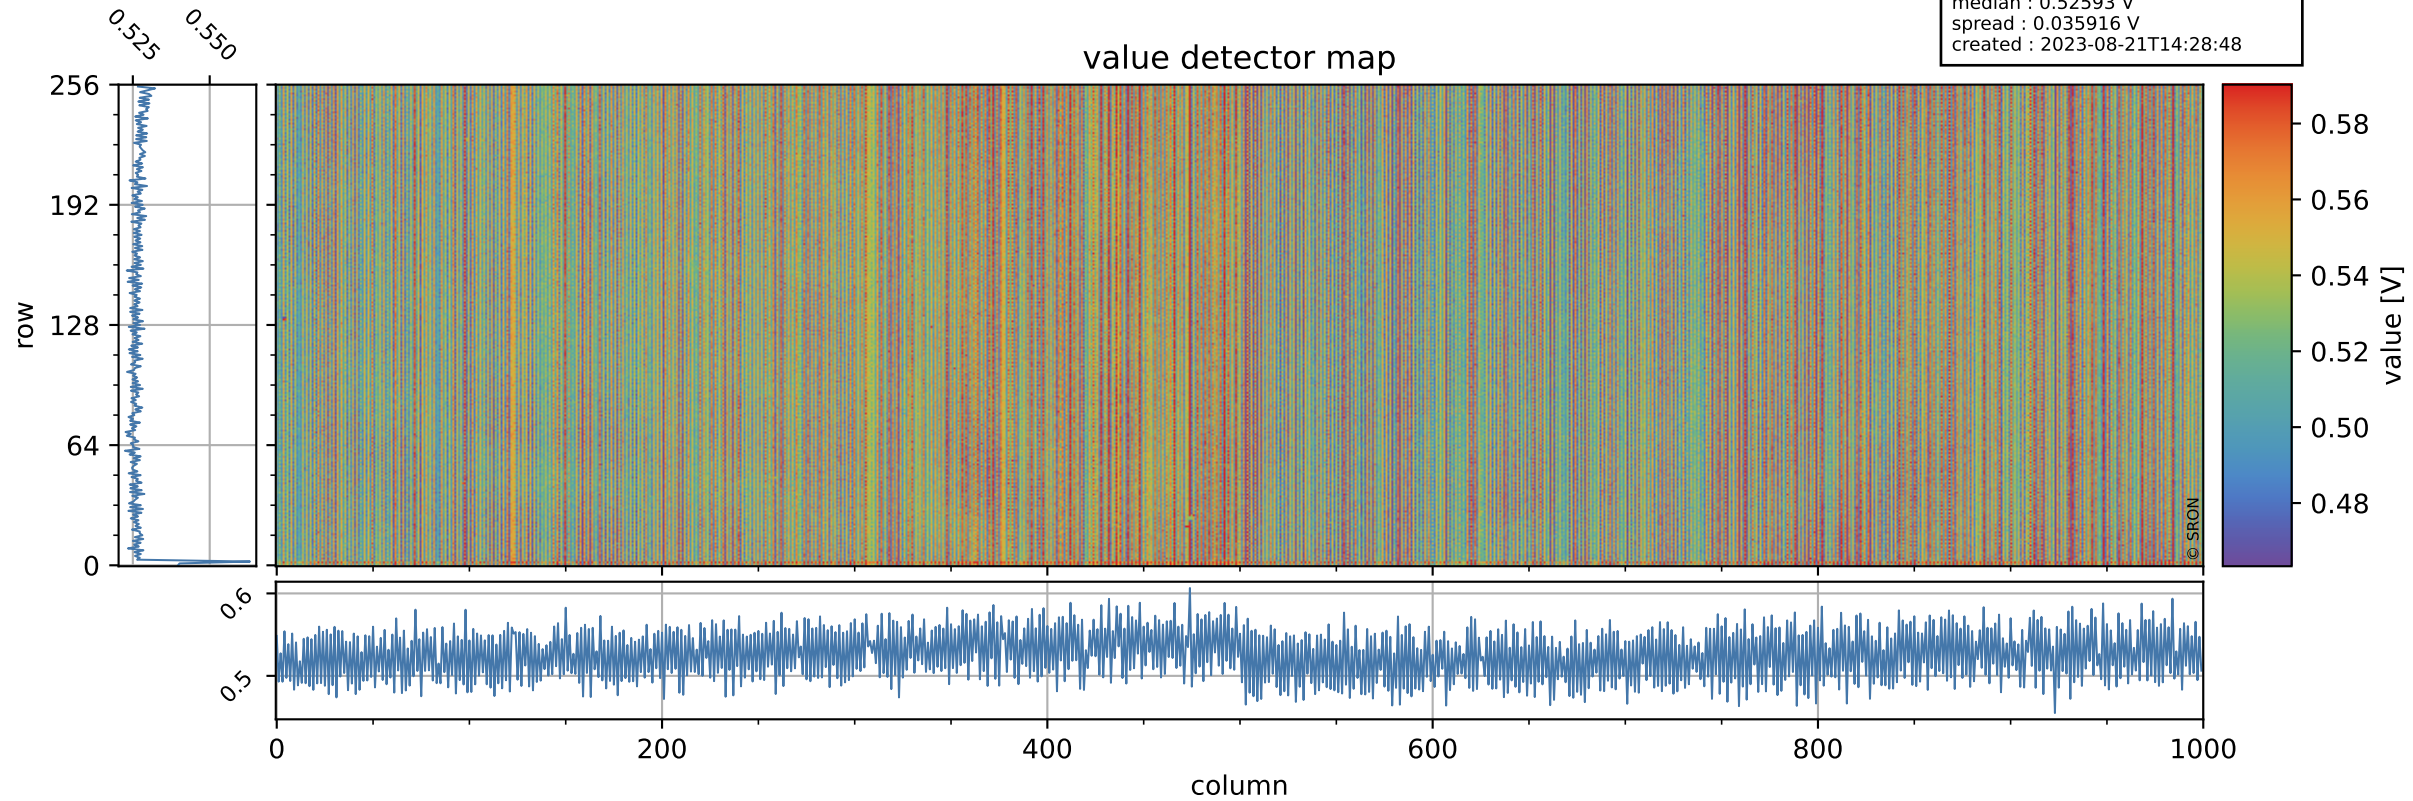

Tropomi SWIR offset (official)

orbits : 19 in [9322, 9367]
coverage : 2019-08-01 / 2019-08-04
median : 0.52593 V
spread : 0.035916 V
created : 2023-08-21T14:28:48

value detector map

Tropomi SWIR offset (official)

orbits : 19 in [9322, 9367]
coverage : 2019-08-01 / 2019-08-04
median : 33.953 μV
spread : 19.745 μV
created : 2023-08-21T14:28:48

Tropomi SWIR offset (official)

orbits : 19 in [9322, 9367]
coverage : 2019-08-01 / 2019-08-04
median : -0.092218 mV
spread : 0.35225 mV
created : 2023-08-21T14:28:48

value compared with SWIR offset CKD

Tropomi SWIR offset (official) ground-tracks of Sentinel-5P

orbits : 19 in [9322, 9367]
coverage : 2019-08-01 / 2019-08-04
created : 2023-08-21T14:28:49

Tropomi SWIR offset (official)

orbits : [2827, 9367]
coverage : 2018-04-30 / 2019-08-04
created : 2023-08-21T14:28:50

trend of detector median & temperatures