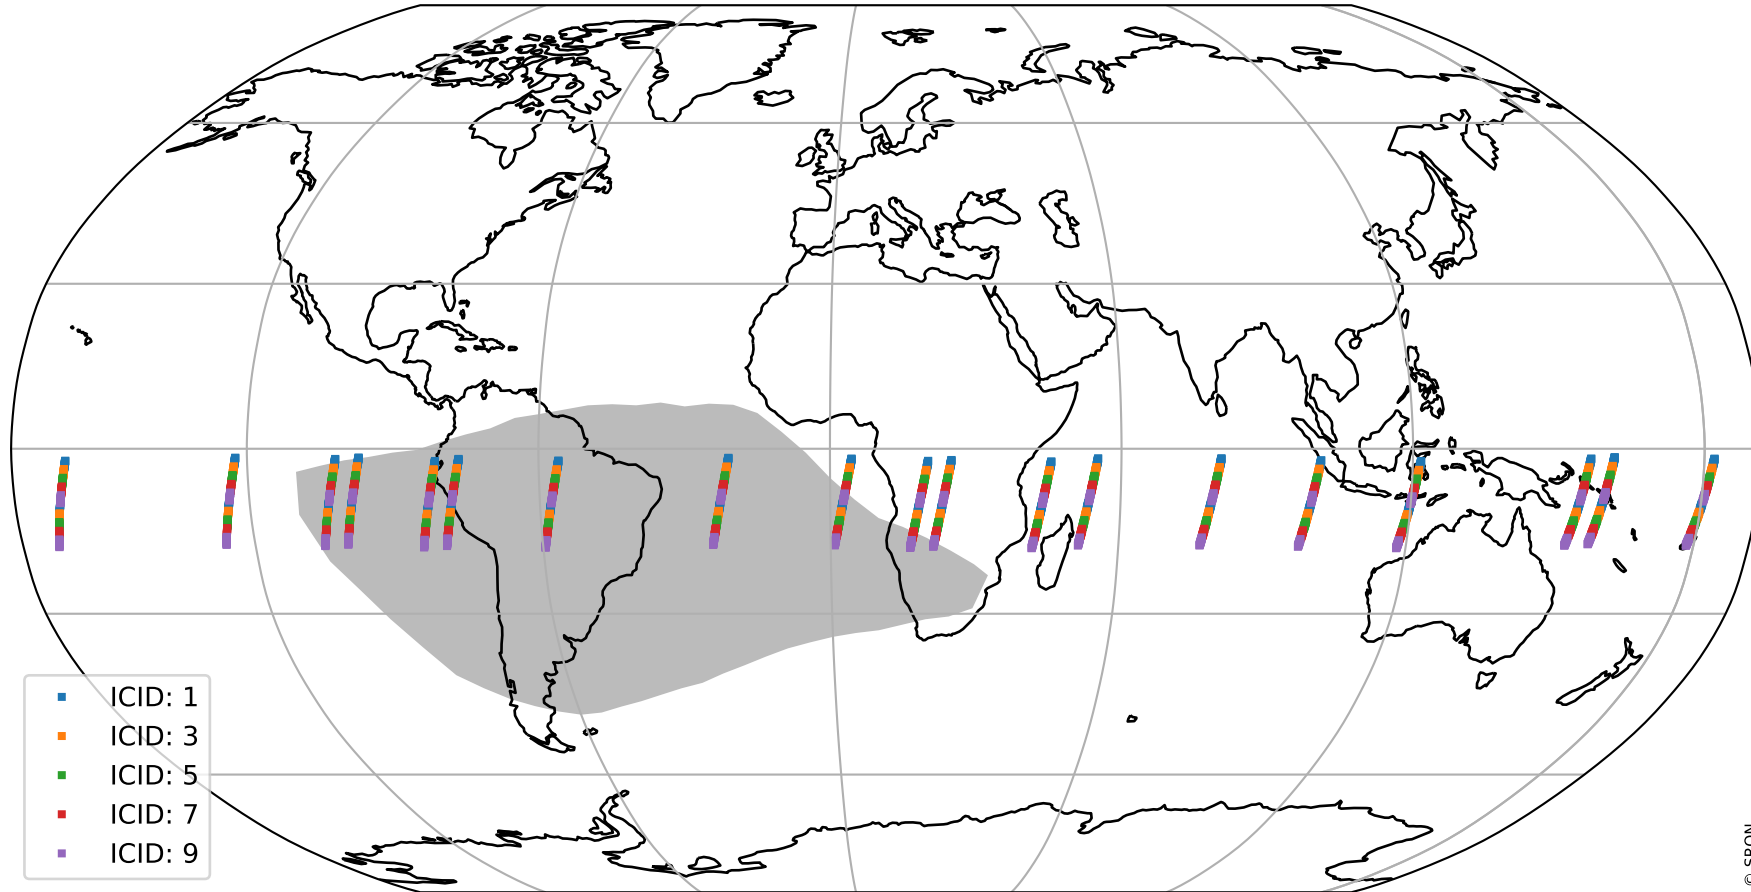

Tropomi SWIR offset (official)

orbits : 19 in [9322, 9367]
coverage : 2019-08-01 / 2019-08-04
median : 0.52593 V
spread : 0.035916 V
created : 2023-08-21T14:28:48

value detector map

Tropomi SWIR offset (official)

orbits : 19 in [9322, 9367]
coverage : 2019-08-01 / 2019-08-04
median : 33.953 μV
spread : 19.745 μV
created : 2023-08-21T14:28:48

Tropomi SWIR offset (official)

orbits : 19 in [9322, 9367]
coverage : 2019-08-01 / 2019-08-04
median : -0.092218 mV
spread : 0.35225 mV
created : 2023-08-21T14:28:48

value compared with SWIR offset CKD

Tropomi SWIR offset (official) ground-tracks of Sentinel-5P

orbits : 19 in [9322, 9367]
coverage : 2019-08-01 / 2019-08-04
created : 2023-08-21T14:28:49

Tropomi SWIR offset (official)

orbits : [2827, 9367]
coverage : 2018-04-30 / 2019-08-04
created : 2023-08-21T14:28:50

trend of detector median & temperatures