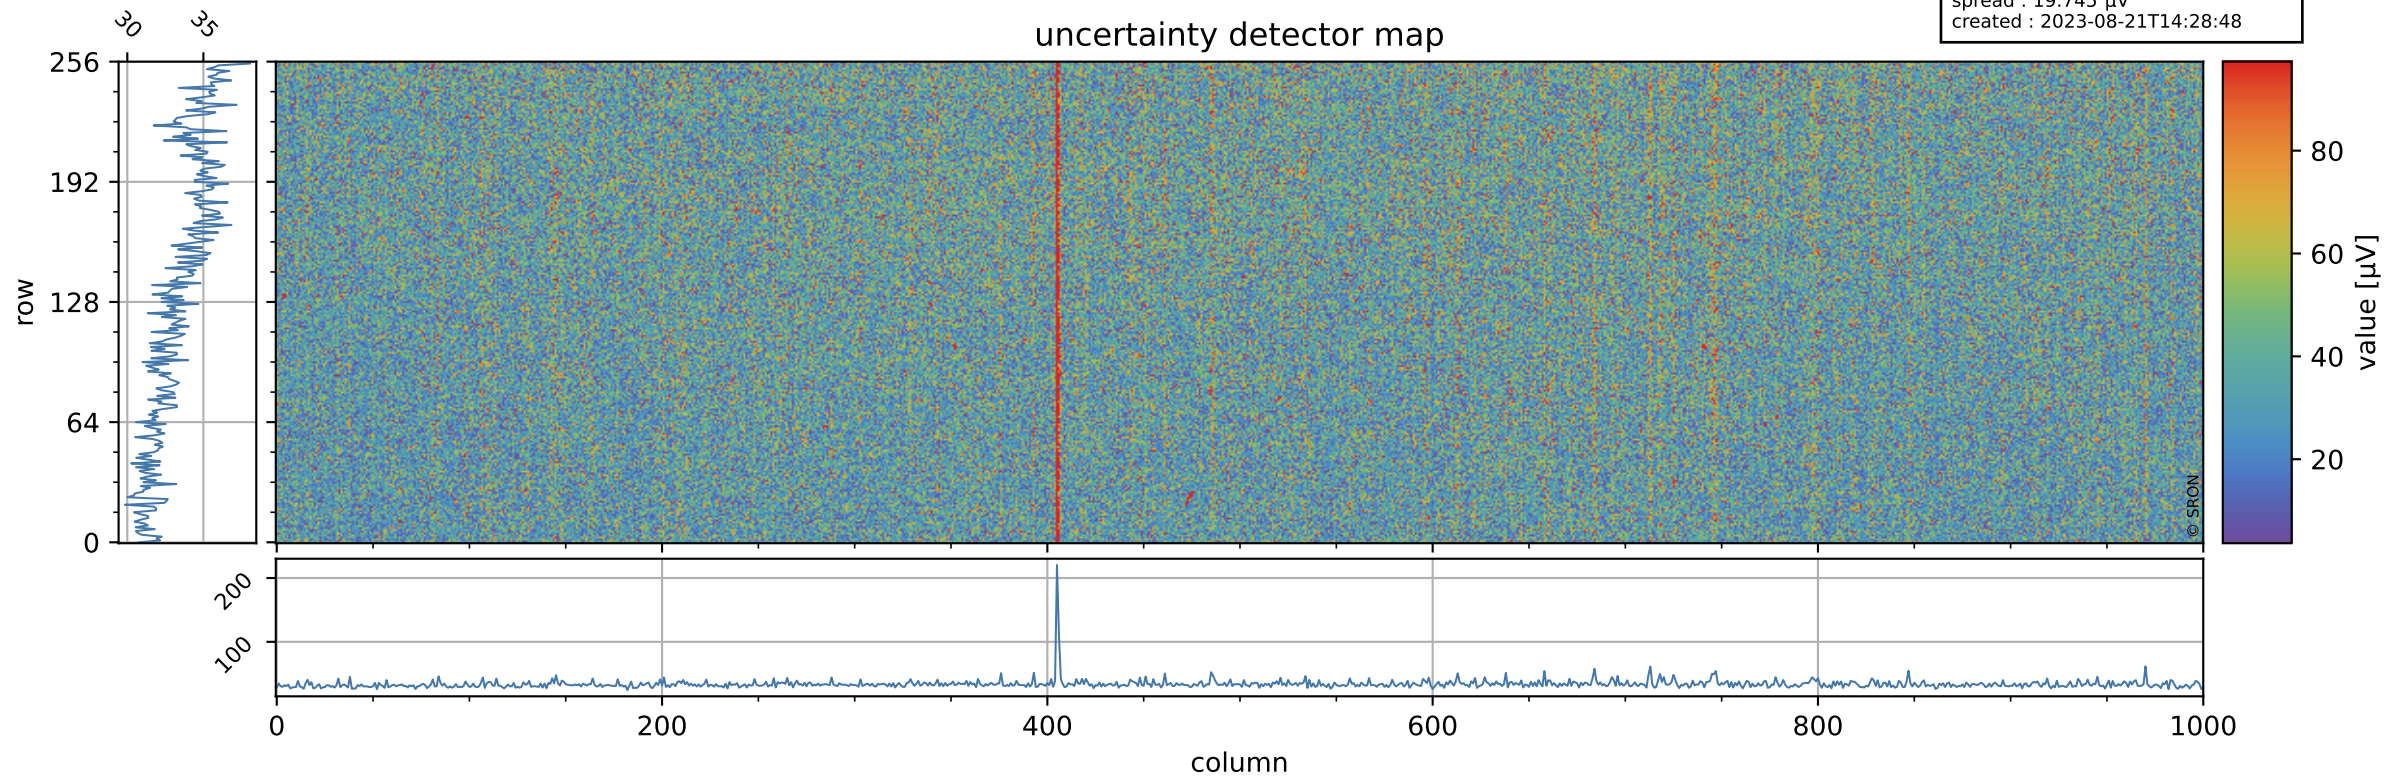

Tropomi SWIR offset (official)

orbits : 19 in [9322, 9367]
coverage : 2019-08-01 / 2019-08-04
median : 0.52593 V
spread : 0.035916 V
created : 2023-08-21T14:28:48

value detector map

Tropomi SWIR offset (official)

orbits : 19 in [9322, 9367]
coverage : 2019-08-01 / 2019-08-04
median : 33.953 μV
spread : 19.745 μV
created : 2023-08-21T14:28:48

Tropomi SWIR offset (official)

orbits : 19 in [9322, 9367]
coverage : 2019-08-01 / 2019-08-04
median : -0.092218 mV
spread : 0.35225 mV
created : 2023-08-21T14:28:48

value compared with SWIR offset CKD

Tropomi SWIR offset (official) ground-tracks of Sentinel-5P

orbits : 19 in [9322, 9367]
coverage : 2019-08-01 / 2019-08-04
created : 2023-08-21T14:28:49

Tropomi SWIR offset (official)

orbits : [2827, 9367]
coverage : 2018-04-30 / 2019-08-04
created : 2023-08-21T14:28:50

trend of detector median & temperatures