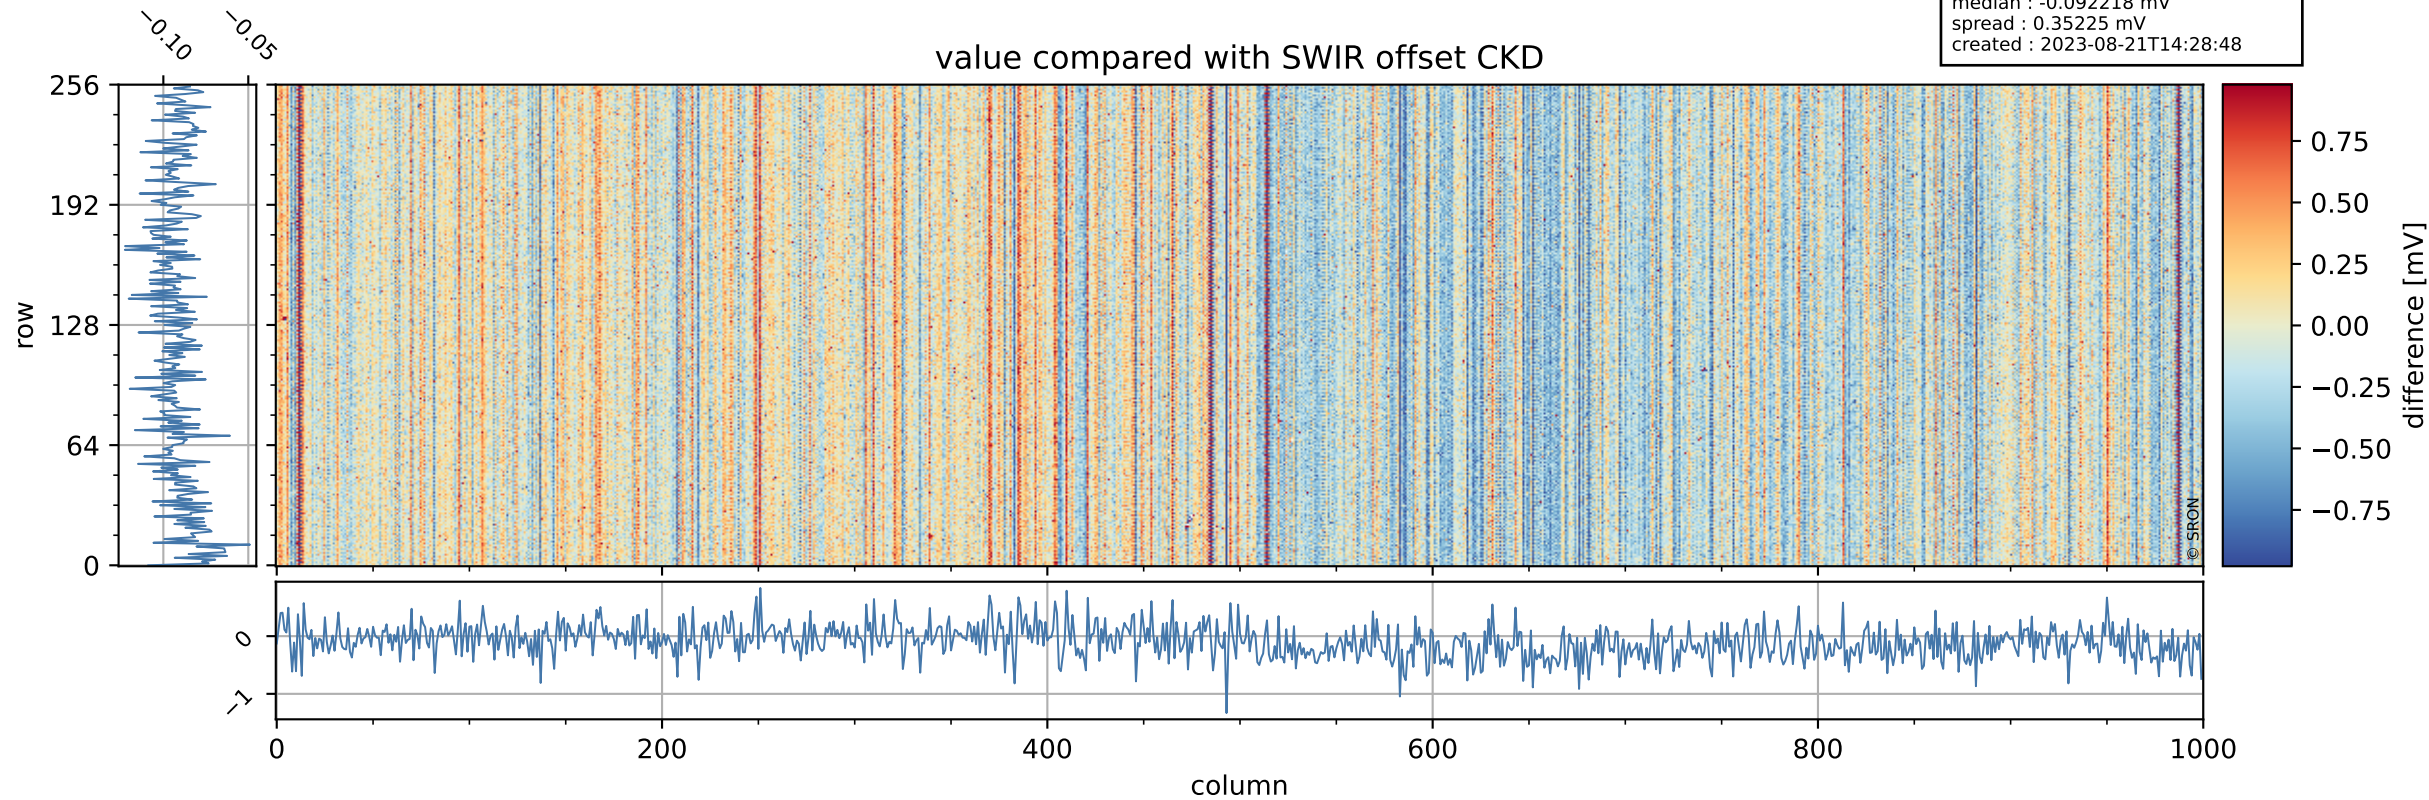

Tropomi SWIR offset (official)

orbits : 19 in [9322, 9367]
coverage : 2019-08-01 / 2019-08-04
median : 0.52593 V
spread : 0.035916 V
created : 2023-08-21T14:28:48

value detector map

Tropomi SWIR offset (official)

orbits : 19 in [9322, 9367]
coverage : 2019-08-01 / 2019-08-04
median : 33.953 μV
spread : 19.745 μV
created : 2023-08-21T14:28:48

Tropomi SWIR offset (official)

orbits : 19 in [9322, 9367]
coverage : 2019-08-01 / 2019-08-04
median : -0.092218 mV
spread : 0.35225 mV
created : 2023-08-21T14:28:48

value compared with SWIR offset CKD

Tropomi SWIR offset (official) ground-tracks of Sentinel-5P

orbits : 19 in [9322, 9367]
coverage : 2019-08-01 / 2019-08-04
created : 2023-08-21T14:28:49

Tropomi SWIR offset (official)

orbits : [2827, 9367]
coverage : 2018-04-30 / 2019-08-04
created : 2023-08-21T14:28:50

trend of detector median & temperatures