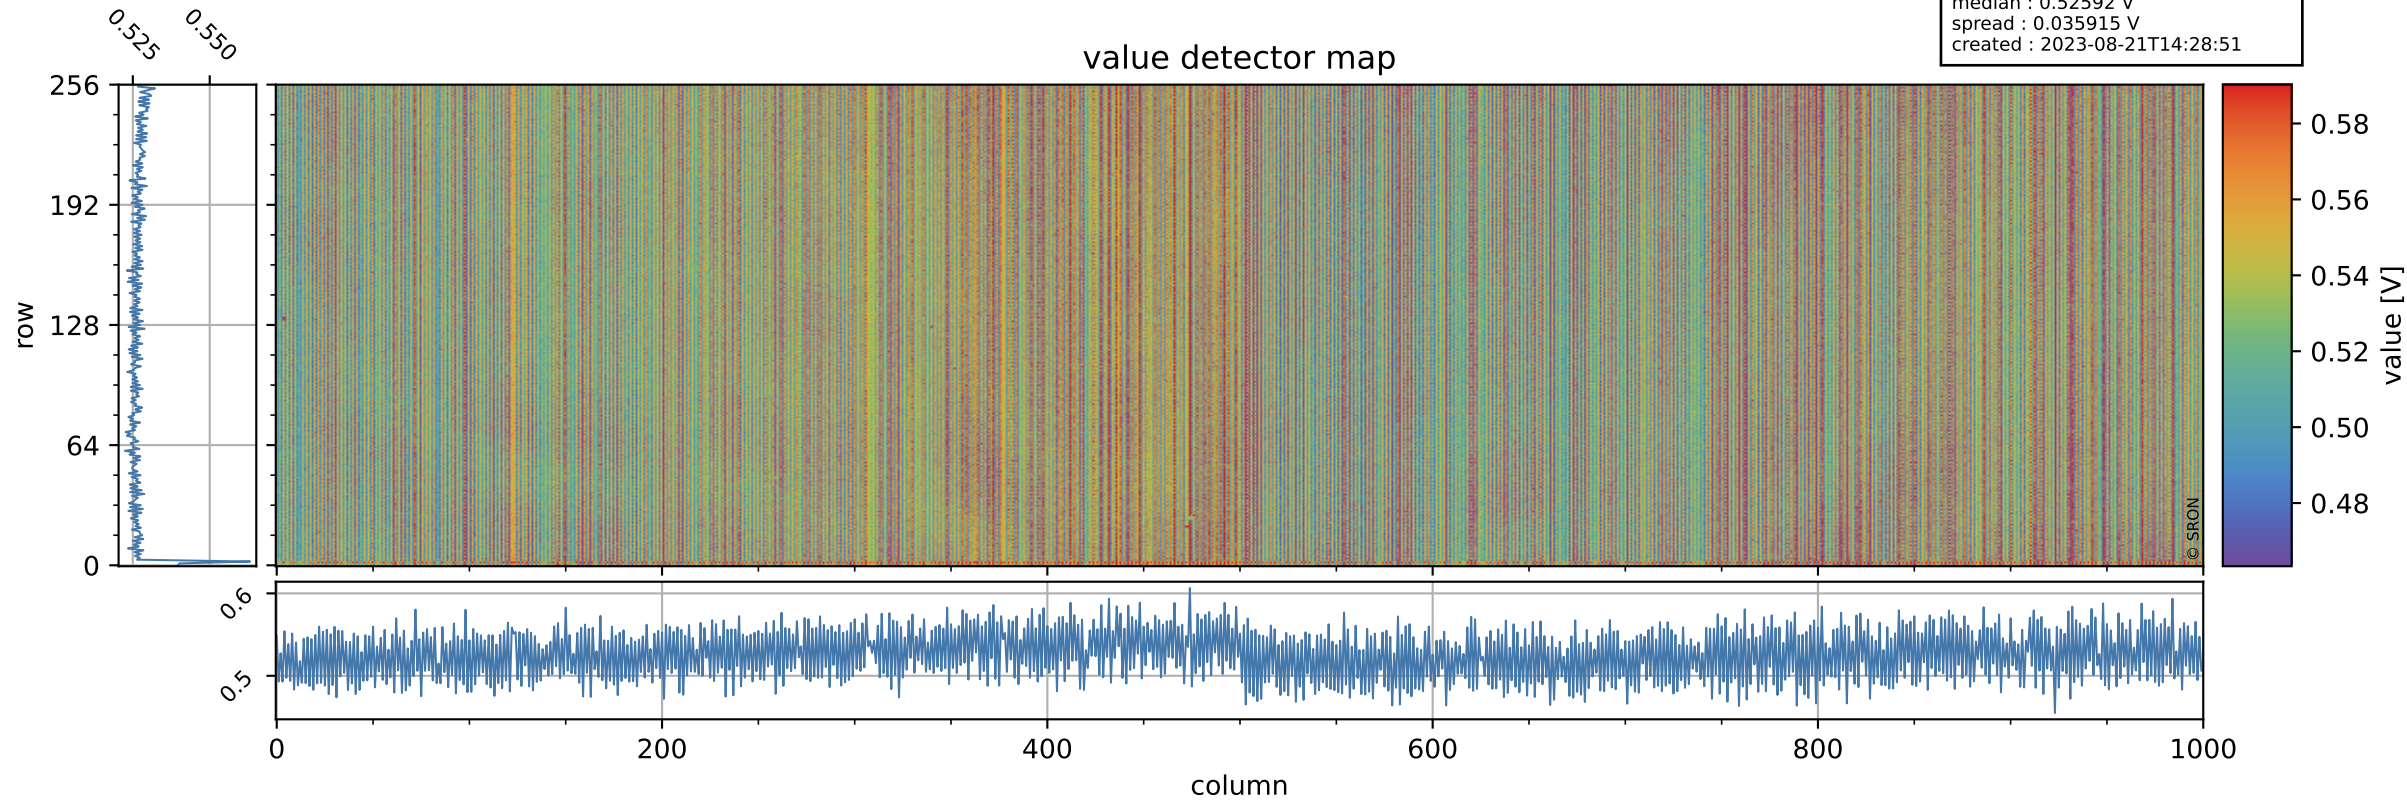

Tropomi SWIR offset (official)

orbits : 19 in [9337, 9382]
coverage : 2019-08-02 / 2019-08-05
median : 0.52592 V
spread : 0.035915 V
created : 2023-08-21T14:28:51

value detector map

Tropomi SWIR offset (official)

orbits : 19 in [9337, 9382]
coverage : 2019-08-02 / 2019-08-05
median : 32.704 μV
spread : 19.204 μV
created : 2023-08-21T14:28:51

Tropomi SWIR offset (official)

value compared with SWIR offset CKD

orbits : 19 in [9337, 9382]
coverage : 2019-08-02 / 2019-08-05
median : -0.096614 mV
spread : 0.34979 mV
created : 2023-08-21T14:28:52

Tropomi SWIR offset (official) ground-tracks of Sentinel-5P

orbits : 19 in [9337, 9382]
coverage : 2019-08-02 / 2019-08-05
created : 2023-08-21T14:28:52

Tropomi SWIR offset (official)

orbits : [2827, 9382]
coverage : 2018-04-30 / 2019-08-05
created : 2023-08-21T14:28:53

trend of detector median & temperatures