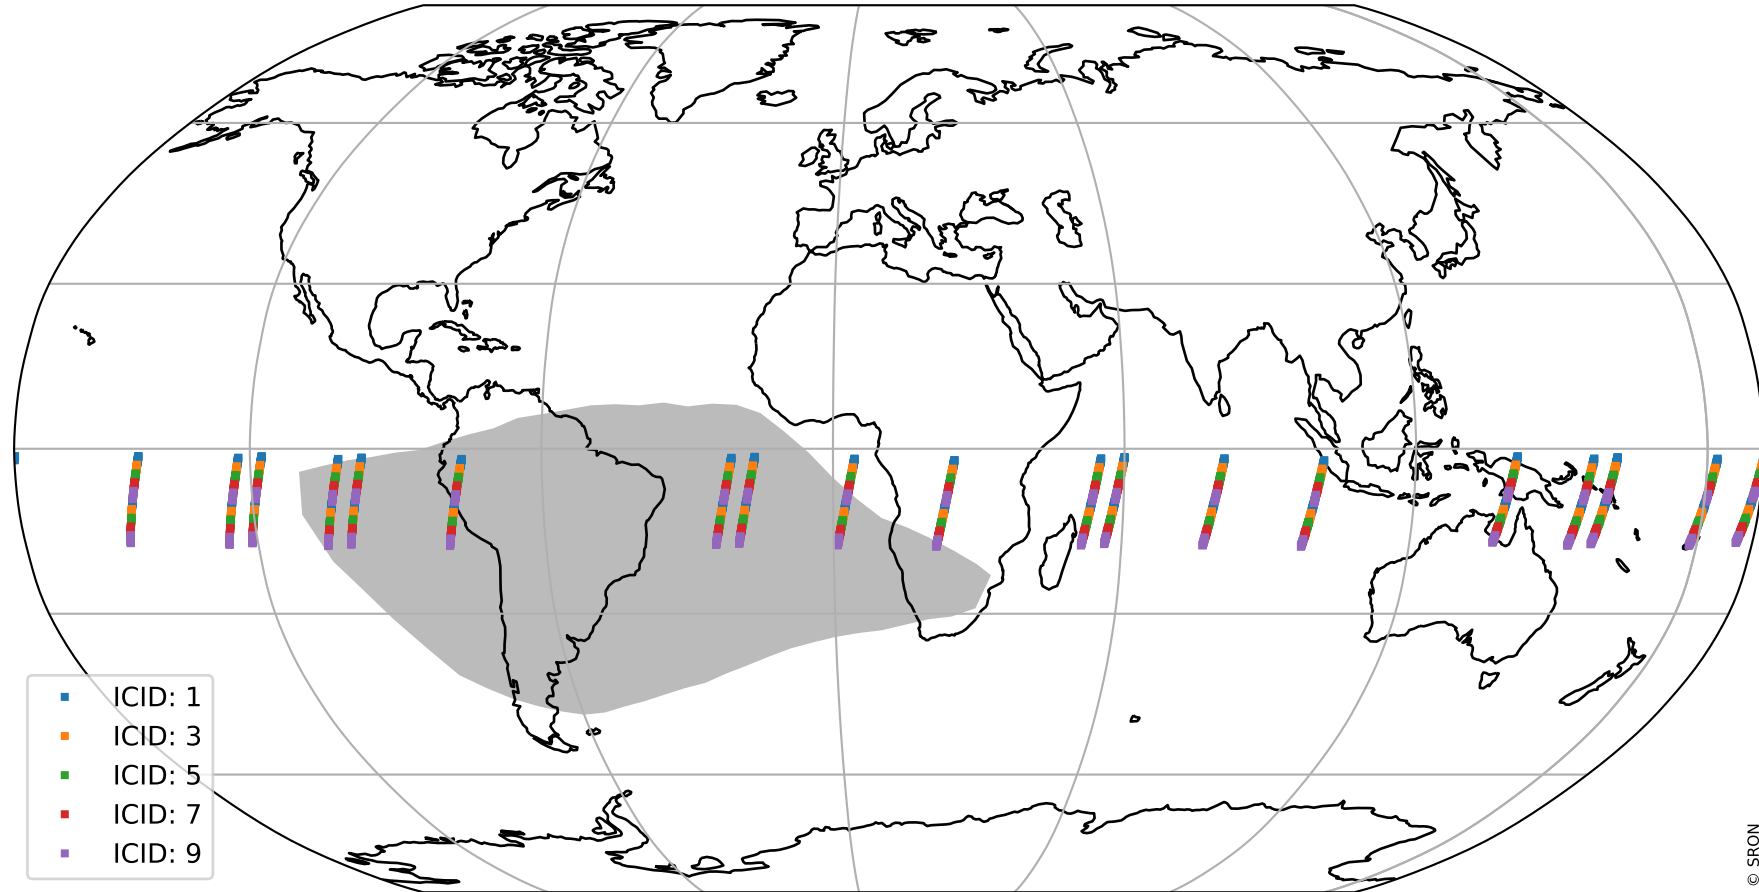

Tropomi SWIR offset (official)

orbits : 19 in [9337, 9382]
coverage : 2019-08-02 / 2019-08-05
median : 0.52592 V
spread : 0.035915 V
created : 2023-08-21T14:28:51

value detector map

Tropomi SWIR offset (official)

orbits : 19 in [9337, 9382]
coverage : 2019-08-02 / 2019-08-05
median : 32.704 μV
spread : 19.204 μV
created : 2023-08-21T14:28:51

Tropomi SWIR offset (official)

value compared with SWIR offset CKD

orbits : 19 in [9337, 9382]
coverage : 2019-08-02 / 2019-08-05
median : -0.096614 mV
spread : 0.34979 mV
created : 2023-08-21T14:28:52

Tropomi SWIR offset (official) ground-tracks of Sentinel-5P

orbits : 19 in [9337, 9382]
coverage : 2019-08-02 / 2019-08-05
created : 2023-08-21T14:28:52

Tropomi SWIR offset (official)

orbits : [2827, 9382]
coverage : 2018-04-30 / 2019-08-05
created : 2023-08-21T14:28:53

trend of detector median & temperatures