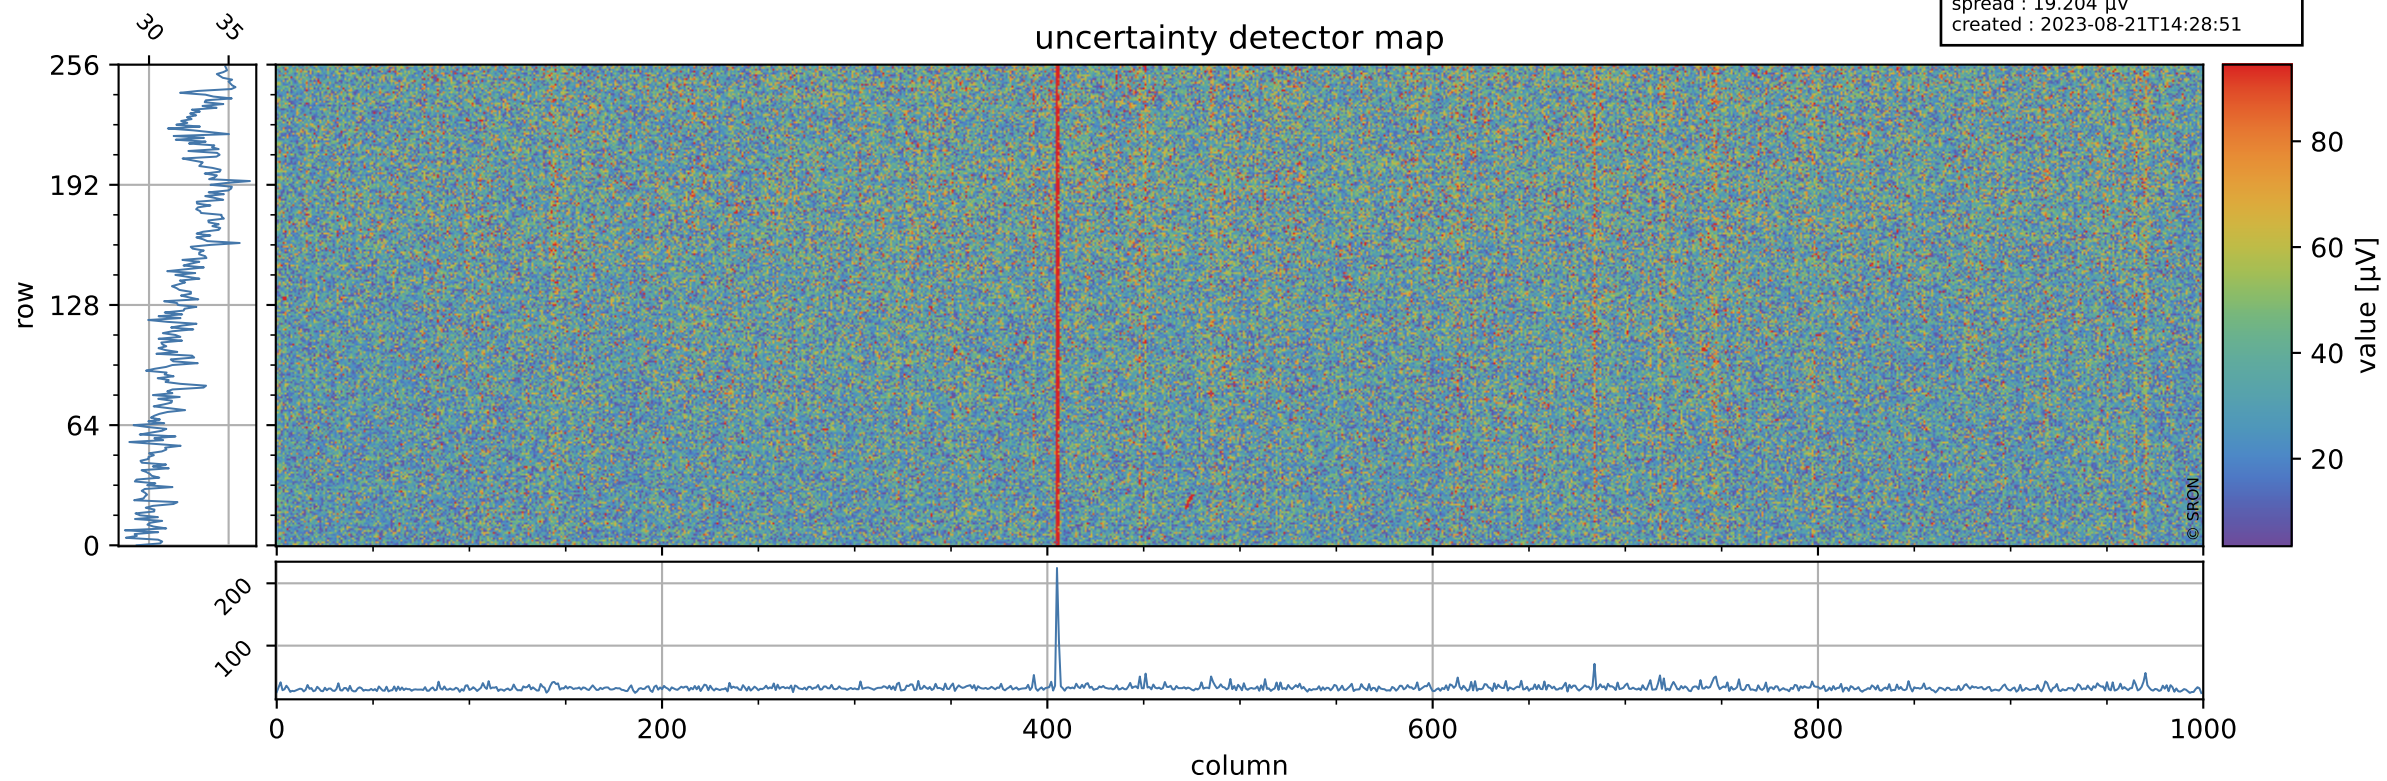

Tropomi SWIR offset (official)

orbits : 19 in [9337, 9382]
coverage : 2019-08-02 / 2019-08-05
median : 0.52592 V
spread : 0.035915 V
created : 2023-08-21T14:28:51

value detector map

Tropomi SWIR offset (official)

orbits : 19 in [9337, 9382]
coverage : 2019-08-02 / 2019-08-05
median : 32.704 μV
spread : 19.204 μV
created : 2023-08-21T14:28:51

Tropomi SWIR offset (official)

value compared with SWIR offset CKD

orbits : 19 in [9337, 9382]
coverage : 2019-08-02 / 2019-08-05
median : -0.096614 mV
spread : 0.34979 mV
created : 2023-08-21T14:28:52

Tropomi SWIR offset (official) ground-tracks of Sentinel-5P

orbits : 19 in [9337, 9382]
coverage : 2019-08-02 / 2019-08-05
created : 2023-08-21T14:28:52

Tropomi SWIR offset (official)

orbits : [2827, 9382]
coverage : 2018-04-30 / 2019-08-05
created : 2023-08-21T14:28:53

trend of detector median & temperatures