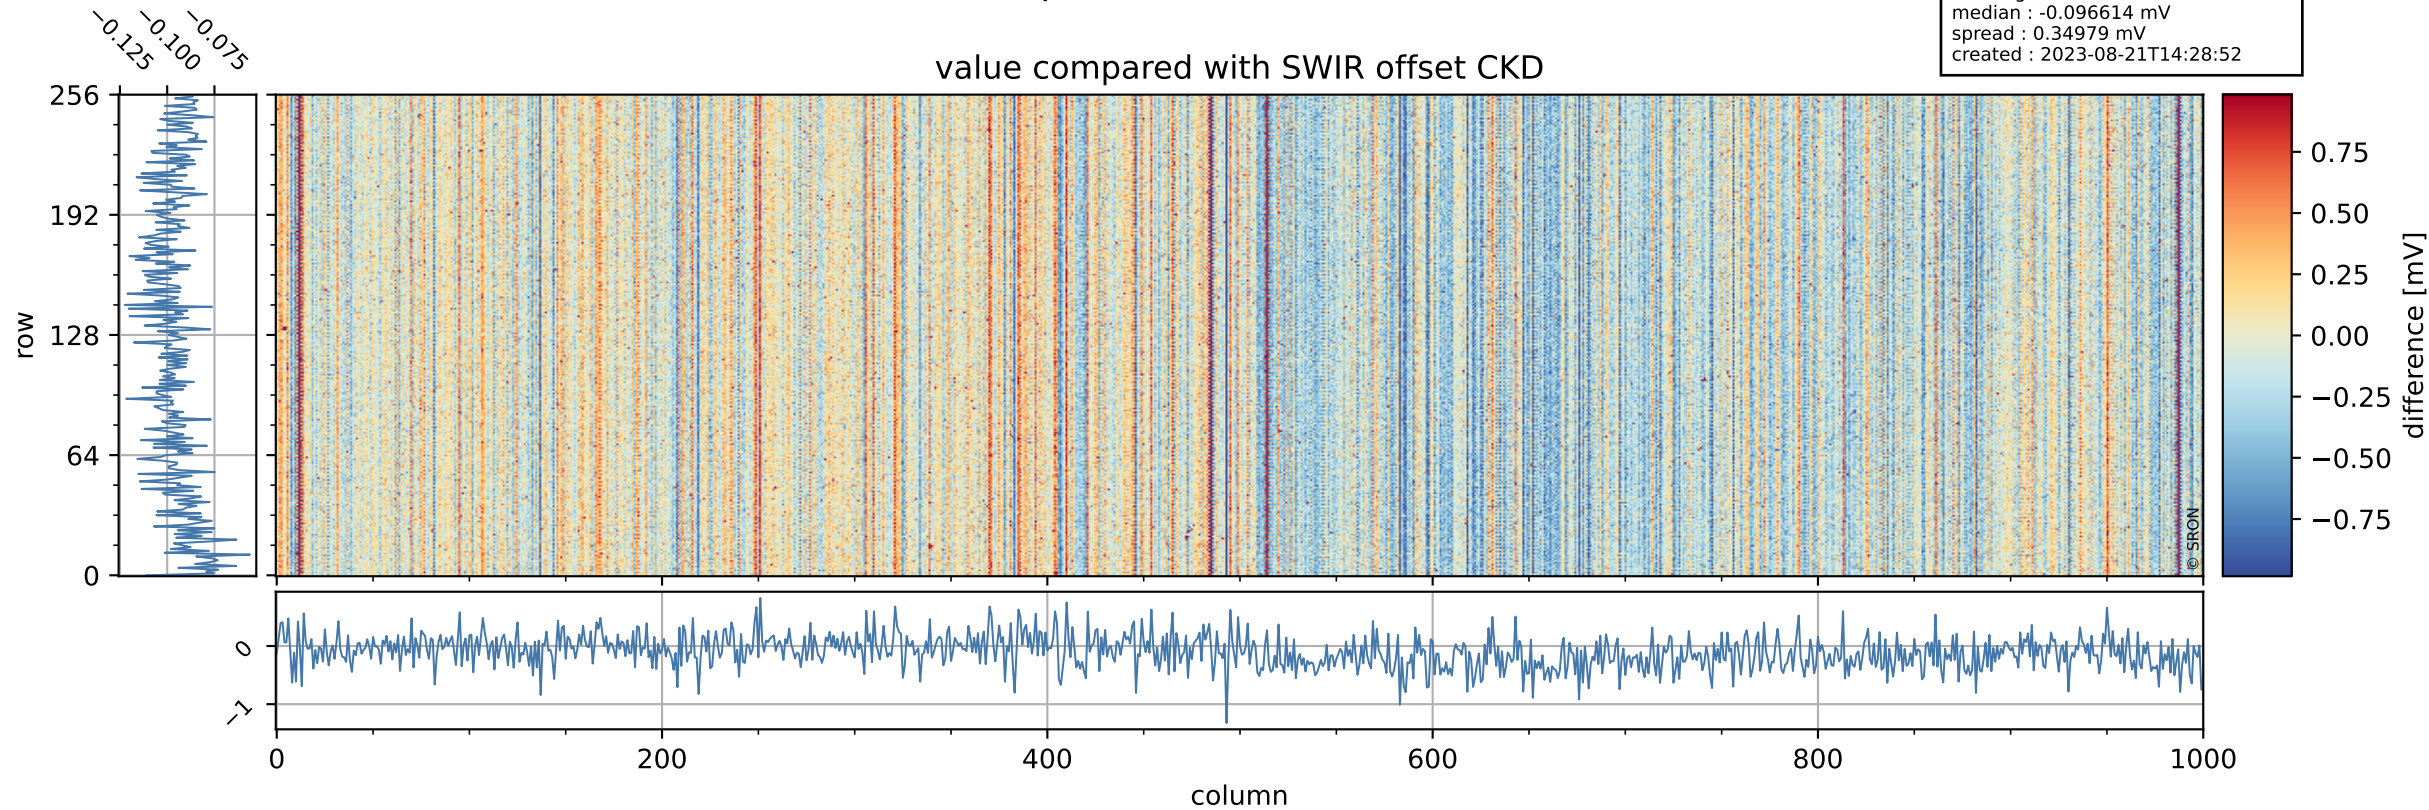

Tropomi SWIR offset (official)

orbits : 19 in [9337, 9382]
coverage : 2019-08-02 / 2019-08-05
median : 0.52592 V
spread : 0.035915 V
created : 2023-08-21T14:28:51

value detector map

Tropomi SWIR offset (official)

orbits : 19 in [9337, 9382]
coverage : 2019-08-02 / 2019-08-05
median : 32.704 μV
spread : 19.204 μV
created : 2023-08-21T14:28:51

Tropomi SWIR offset (official)

value compared with SWIR offset CKD

orbits : 19 in [9337, 9382]
coverage : 2019-08-02 / 2019-08-05
median : -0.096614 mV
spread : 0.34979 mV
created : 2023-08-21T14:28:52

Tropomi SWIR offset (official) ground-tracks of Sentinel-5P

orbits : 19 in [9337, 9382]
coverage : 2019-08-02 / 2019-08-05
created : 2023-08-21T14:28:52

Tropomi SWIR offset (official)

orbits : [2827, 9382]
coverage : 2018-04-30 / 2019-08-05
created : 2023-08-21T14:28:53

trend of detector median & temperatures