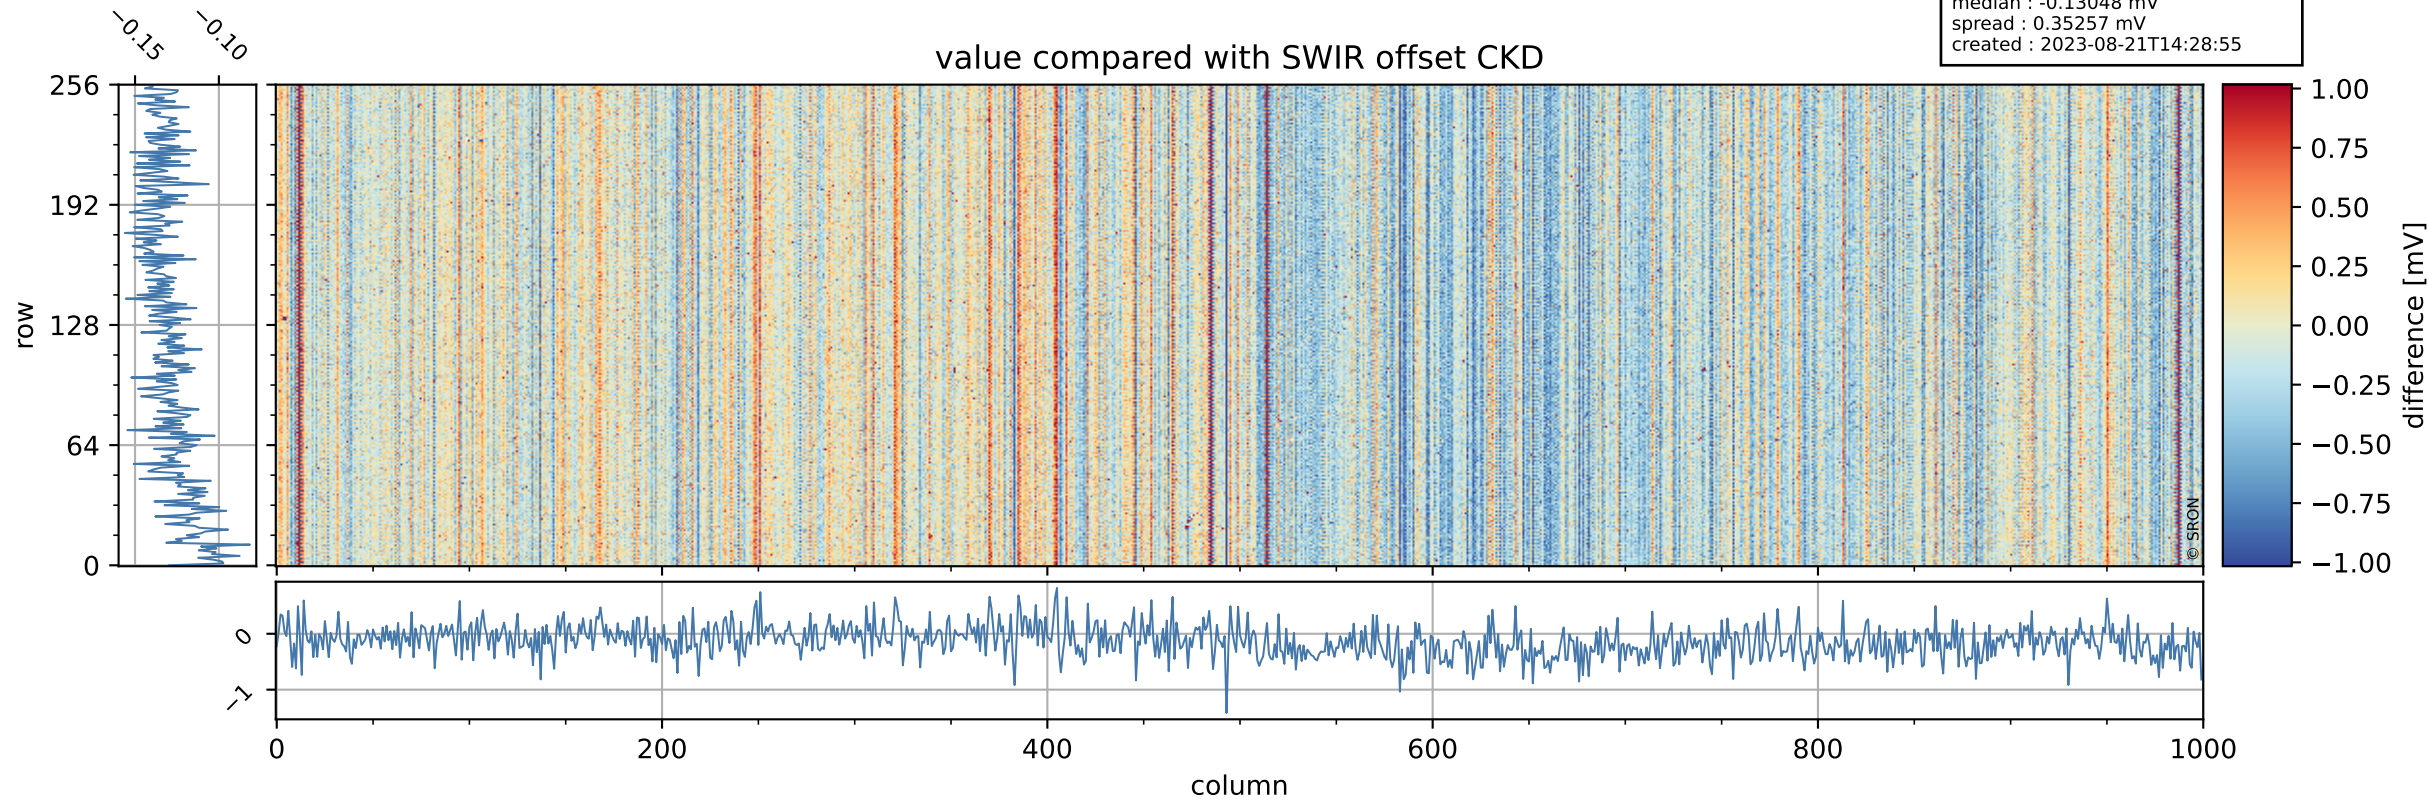

Tropomi SWIR offset (official)

orbits : 20 in [9352, 9397]
coverage : 2019-08-03 / 2019-08-06
median : 0.52589 V
spread : 0.035919 V
created : 2023-08-21T14:28:54

value detector map

Tropomi SWIR offset (official)

orbits : 20 in [9352, 9397]
coverage : 2019-08-03 / 2019-08-06
median : 0.044398 mV
spread : 0.020166 mV
created : 2023-08-21T14:28:55

uncertainty detector map

Tropomi SWIR offset (official)

orbits : 20 in [9352, 9397]
coverage : 2019-08-03 / 2019-08-06
median : -0.13048 mV
spread : 0.35257 mV
created : 2023-08-21T14:28:55

value compared with SWIR offset CKD

Tropomi SWIR offset (official) ground-tracks of Sentinel-5P

orbits : 20 in [9352, 9397]
coverage : 2019-08-03 / 2019-08-06
created : 2023-08-21T14:28:55

Tropomi SWIR offset (official)

orbits : [2827, 9397]
coverage : 2018-04-30 / 2019-08-06
created : 2023-08-21T14:28:56

trend of detector median & temperatures