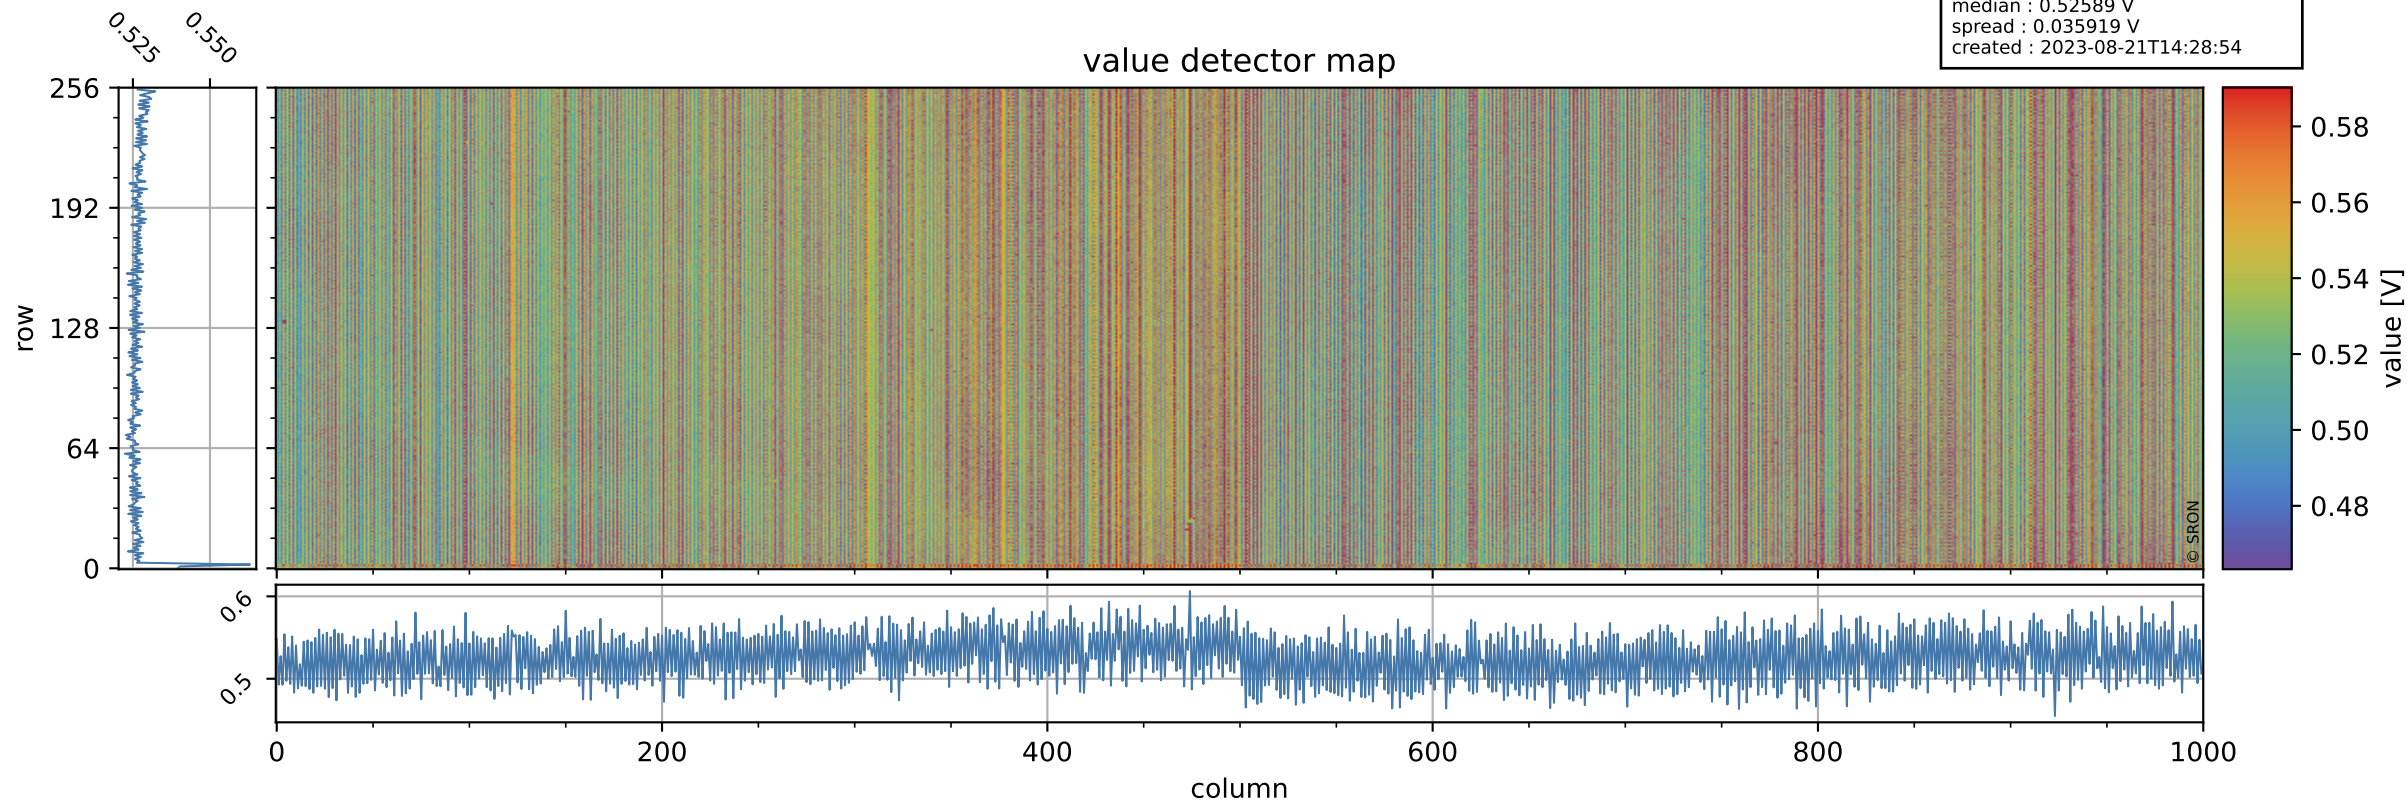

Tropomi SWIR offset (official)

orbits : 20 in [9352, 9397]
coverage : 2019-08-03 / 2019-08-06
median : 0.52589 V
spread : 0.035919 V
created : 2023-08-21T14:28:54

value detector map

Tropomi SWIR offset (official)

orbits : 20 in [9352, 9397]
coverage : 2019-08-03 / 2019-08-06
median : 0.044398 mV
spread : 0.020166 mV
created : 2023-08-21T14:28:55

uncertainty detector map

Tropomi SWIR offset (official)

orbits : 20 in [9352, 9397]
coverage : 2019-08-03 / 2019-08-06
median : -0.13048 mV
spread : 0.35257 mV
created : 2023-08-21T14:28:55

value compared with SWIR offset CKD

Tropomi SWIR offset (official) ground-tracks of Sentinel-5P

orbits : 20 in [9352, 9397]
coverage : 2019-08-03 / 2019-08-06
created : 2023-08-21T14:28:55

Tropomi SWIR offset (official)

orbits : [2827, 9397]
coverage : 2018-04-30 / 2019-08-06
created : 2023-08-21T14:28:56

trend of detector median & temperatures