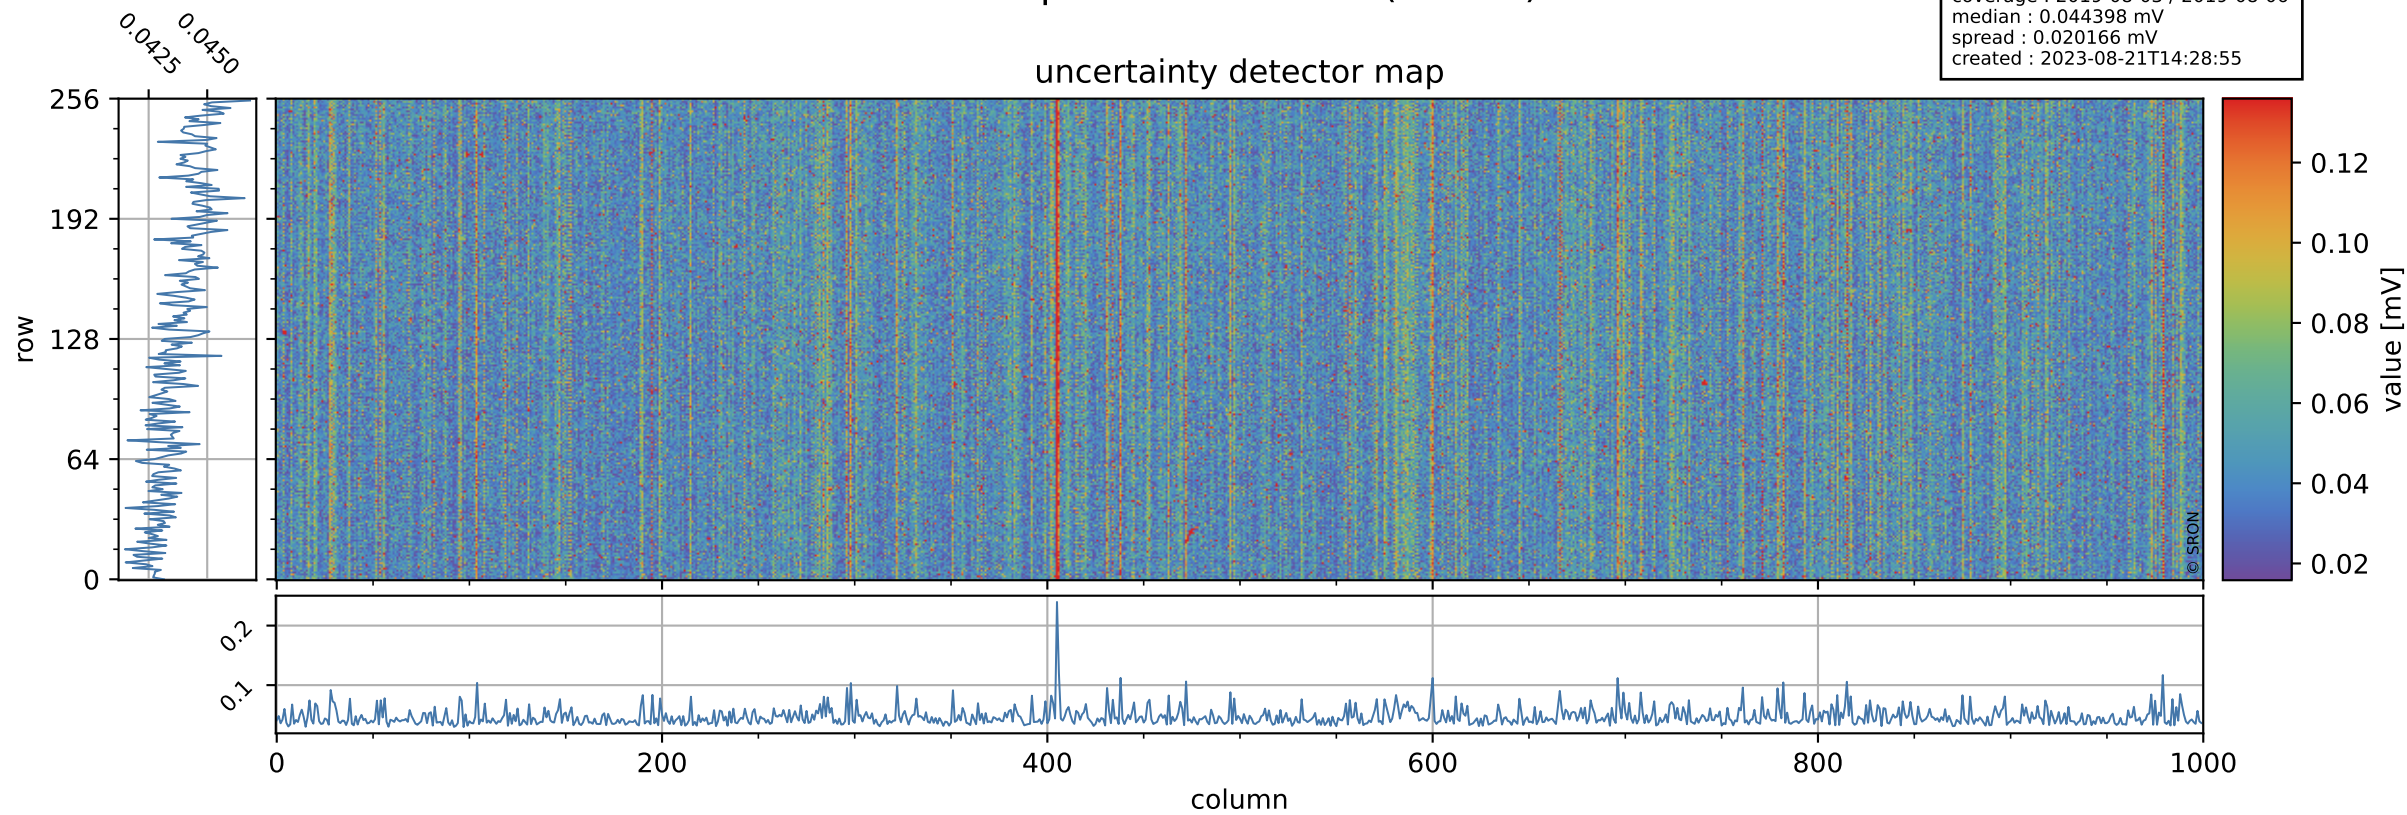

Tropomi SWIR offset (official)

orbits : 20 in [9352, 9397]
coverage : 2019-08-03 / 2019-08-06
median : 0.52589 V
spread : 0.035919 V
created : 2023-08-21T14:28:54

value detector map

Tropomi SWIR offset (official)

orbits : 20 in [9352, 9397]
coverage : 2019-08-03 / 2019-08-06
median : 0.044398 mV
spread : 0.020166 mV
created : 2023-08-21T14:28:55

uncertainty detector map

Tropomi SWIR offset (official)

orbits : 20 in [9352, 9397]
coverage : 2019-08-03 / 2019-08-06
median : -0.13048 mV
spread : 0.35257 mV
created : 2023-08-21T14:28:55

value compared with SWIR offset CKD

Tropomi SWIR offset (official) ground-tracks of Sentinel-5P

orbits : 20 in [9352, 9397]
coverage : 2019-08-03 / 2019-08-06
created : 2023-08-21T14:28:55

Tropomi SWIR offset (official)

orbits : [2827, 9397]
coverage : 2018-04-30 / 2019-08-06
created : 2023-08-21T14:28:56

trend of detector median & temperatures