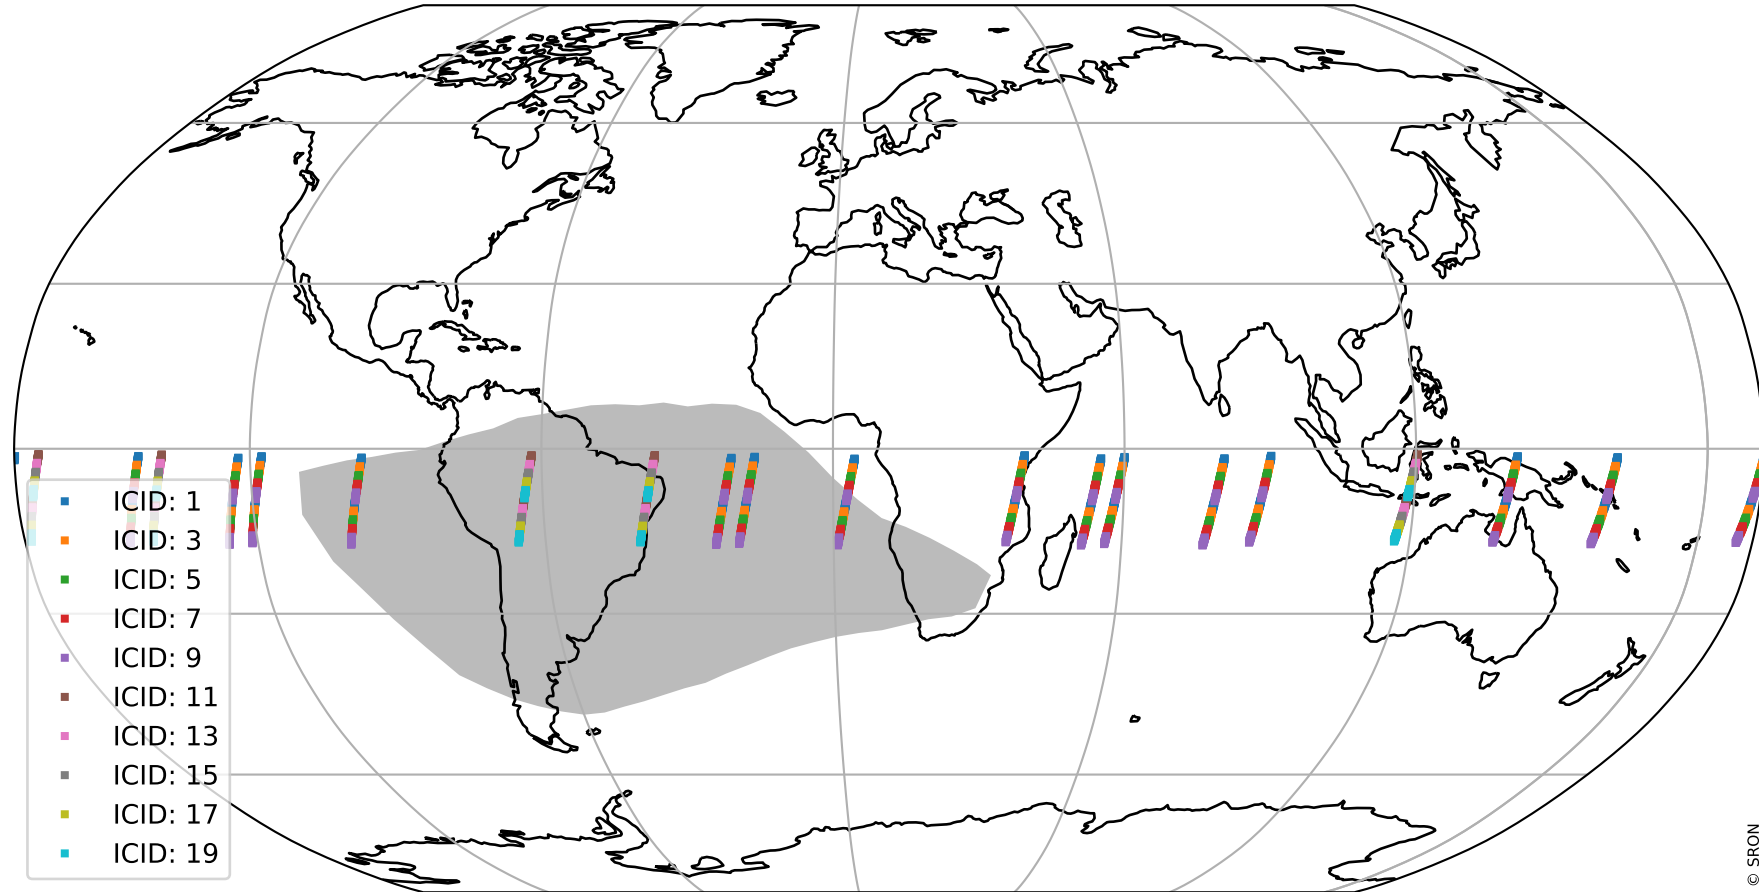

Tropomi SWIR offset (official)

orbits : 20 in [9352, 9397]
coverage : 2019-08-03 / 2019-08-06
median : 0.52589 V
spread : 0.035919 V
created : 2023-08-21T14:28:54

value detector map

Tropomi SWIR offset (official)

orbits : 20 in [9352, 9397]
coverage : 2019-08-03 / 2019-08-06
median : 0.044398 mV
spread : 0.020166 mV
created : 2023-08-21T14:28:55

uncertainty detector map

Tropomi SWIR offset (official)

orbits : 20 in [9352, 9397]
coverage : 2019-08-03 / 2019-08-06
median : -0.13048 mV
spread : 0.35257 mV
created : 2023-08-21T14:28:55

value compared with SWIR offset CKD

Tropomi SWIR offset (official) ground-tracks of Sentinel-5P

orbits : 20 in [9352, 9397]
coverage : 2019-08-03 / 2019-08-06
created : 2023-08-21T14:28:55

Tropomi SWIR offset (official)

orbits : [2827, 9397]
coverage : 2018-04-30 / 2019-08-06
created : 2023-08-21T14:28:56

trend of detector median & temperatures