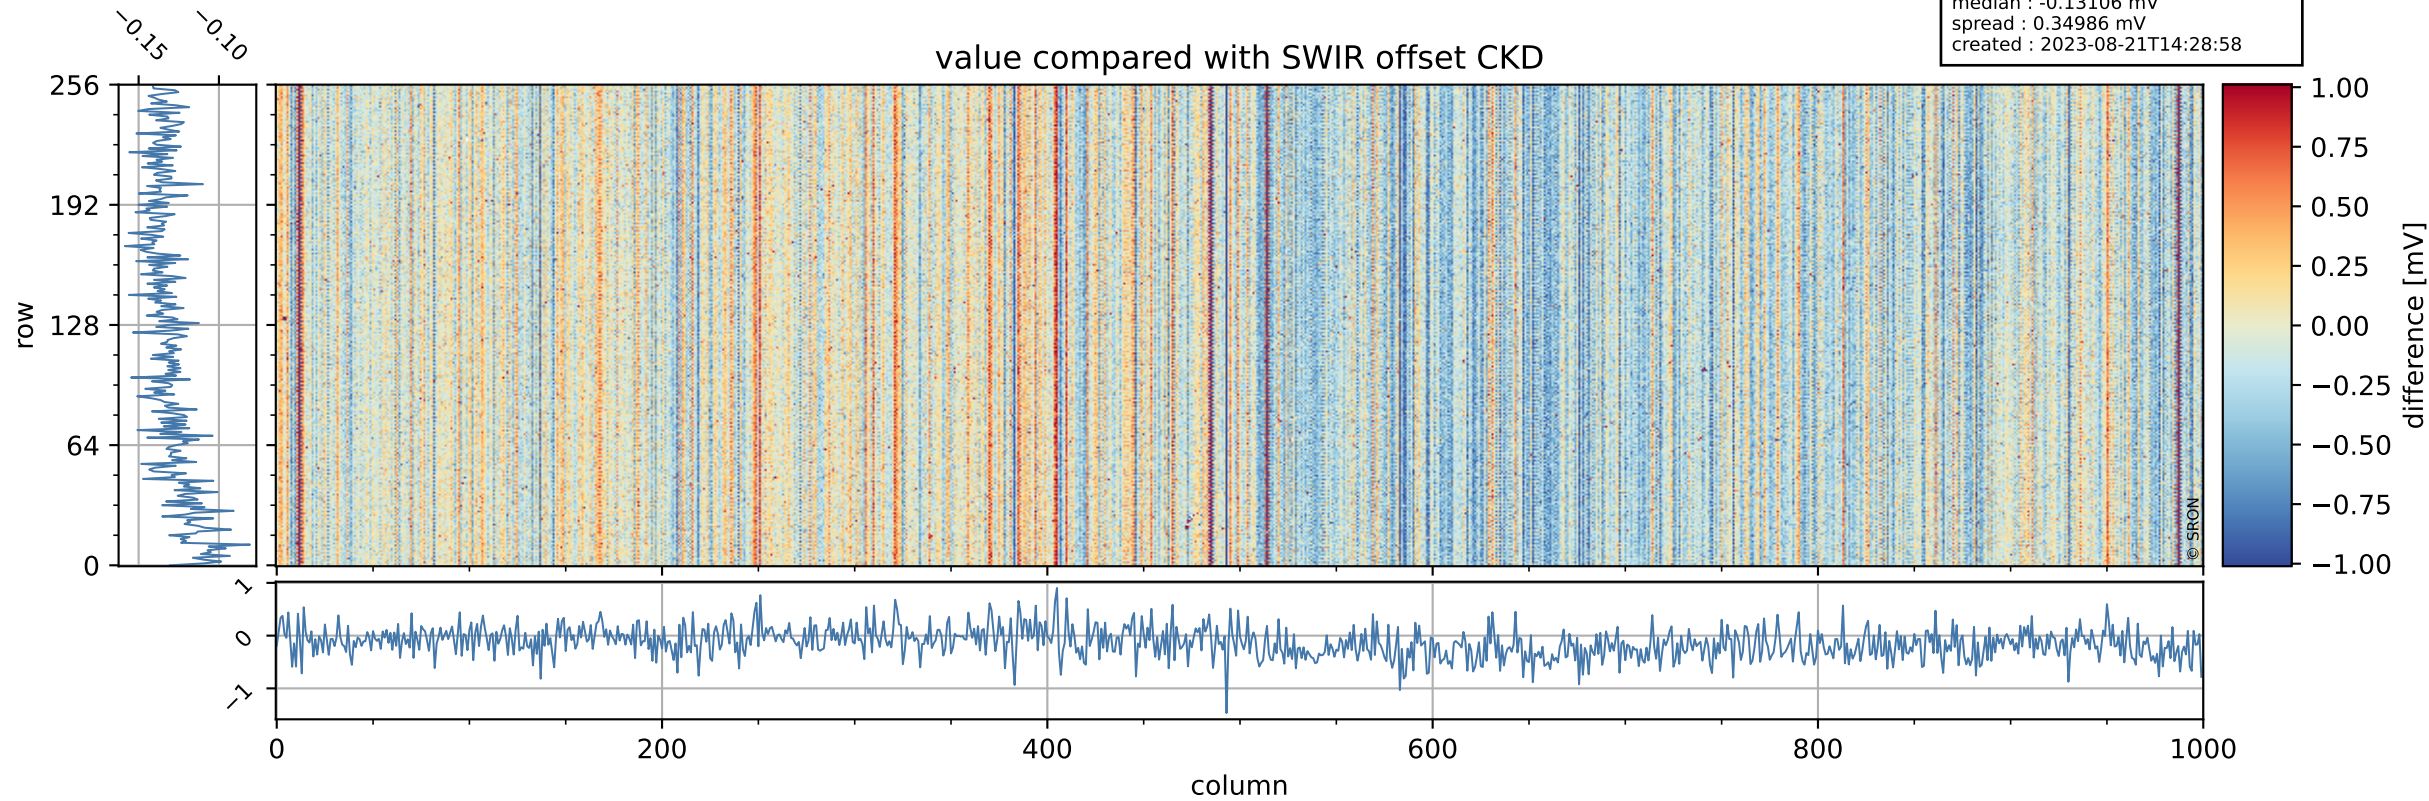

# Tropomi SWIR offset (official)

orbits : 19 in [9367, 9412]  
coverage : 2019-08-04 / 2019-08-07  
median : 0.039822 mV  
spread : 0.01859 mV  
created : 2023-08-21T14:28:58

## uncertainty detector map

# Tropomi SWIR offset (official) ground-tracks of Sentinel-5P

orbits : 19 in [9367, 9412]  
coverage : 2019-08-04 / 2019-08-07  
created : 2023-08-21T14:28:59

# Tropomi SWIR offset (official)

orbits : [2827, 9412]  
coverage : 2018-04-30 / 2019-08-07  
created : 2023-08-21T14:28:59