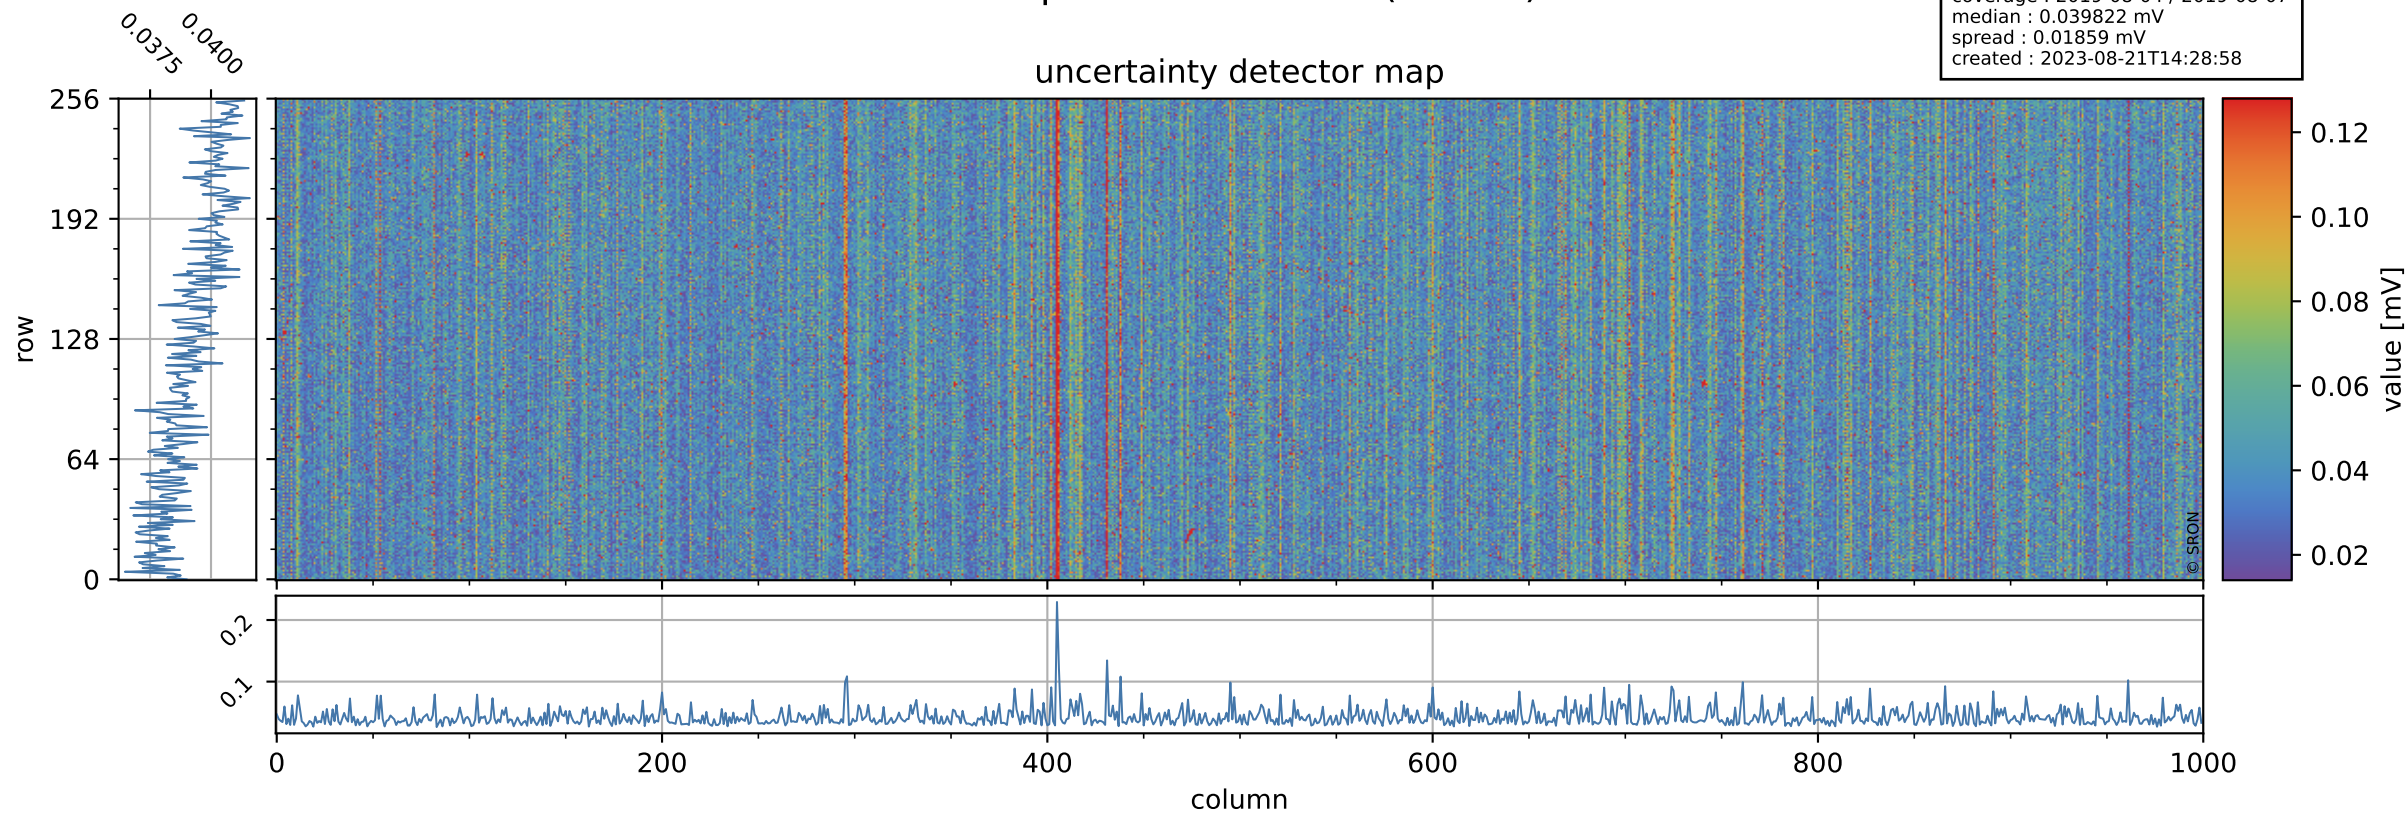

Tropomi SWIR offset (official)

orbits : 19 in [9367, 9412]
coverage : 2019-08-04 / 2019-08-07
median : 0.039822 mV
spread : 0.01859 mV
created : 2023-08-21T14:28:58

uncertainty detector map