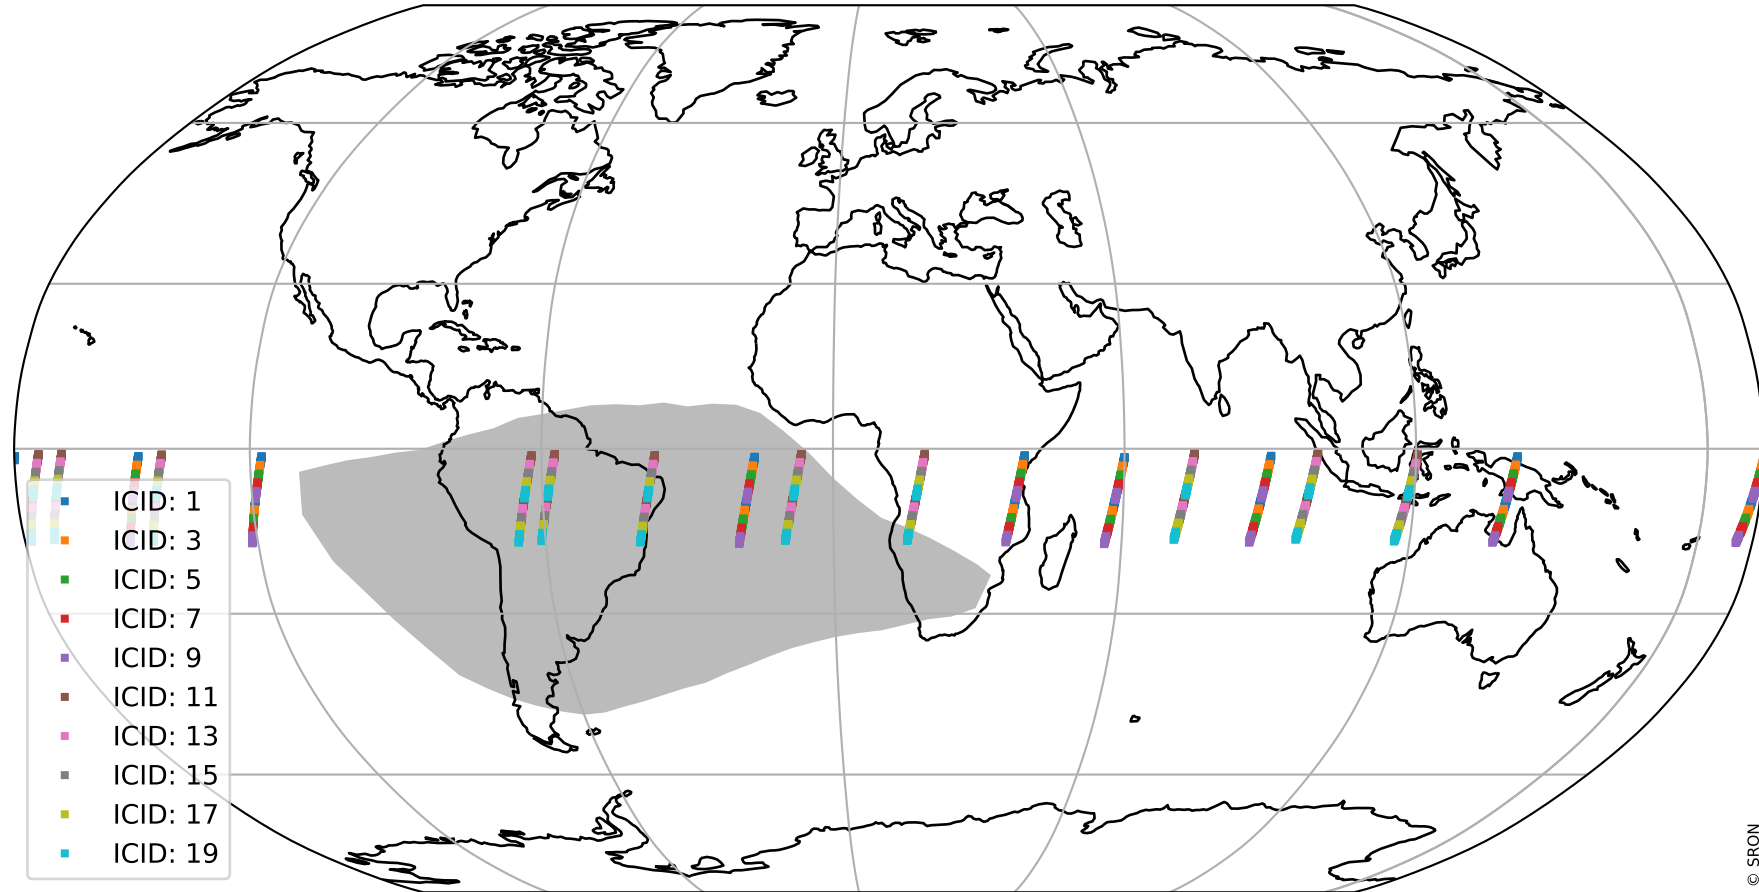

## uncertainty detector map

# Tropomi SWIR offset (official)

value compared with SWIR offset CKD

orbits : 19 in [9367, 9412]  
coverage : 2019-08-04 / 2019-08-07  
median : -0.13106 mV  
spread : 0.34986 mV  
created : 2023-08-21T14:28:58

# Tropomi SWIR offset (official) ground-tracks of Sentinel-5P

orbits : 19 in [9367, 9412]  
coverage : 2019-08-04 / 2019-08-07  
created : 2023-08-21T14:28:59

# Tropomi SWIR offset (official)

orbits : [2827, 9412]  
coverage : 2018-04-30 / 2019-08-07  
created : 2023-08-21T14:28:59