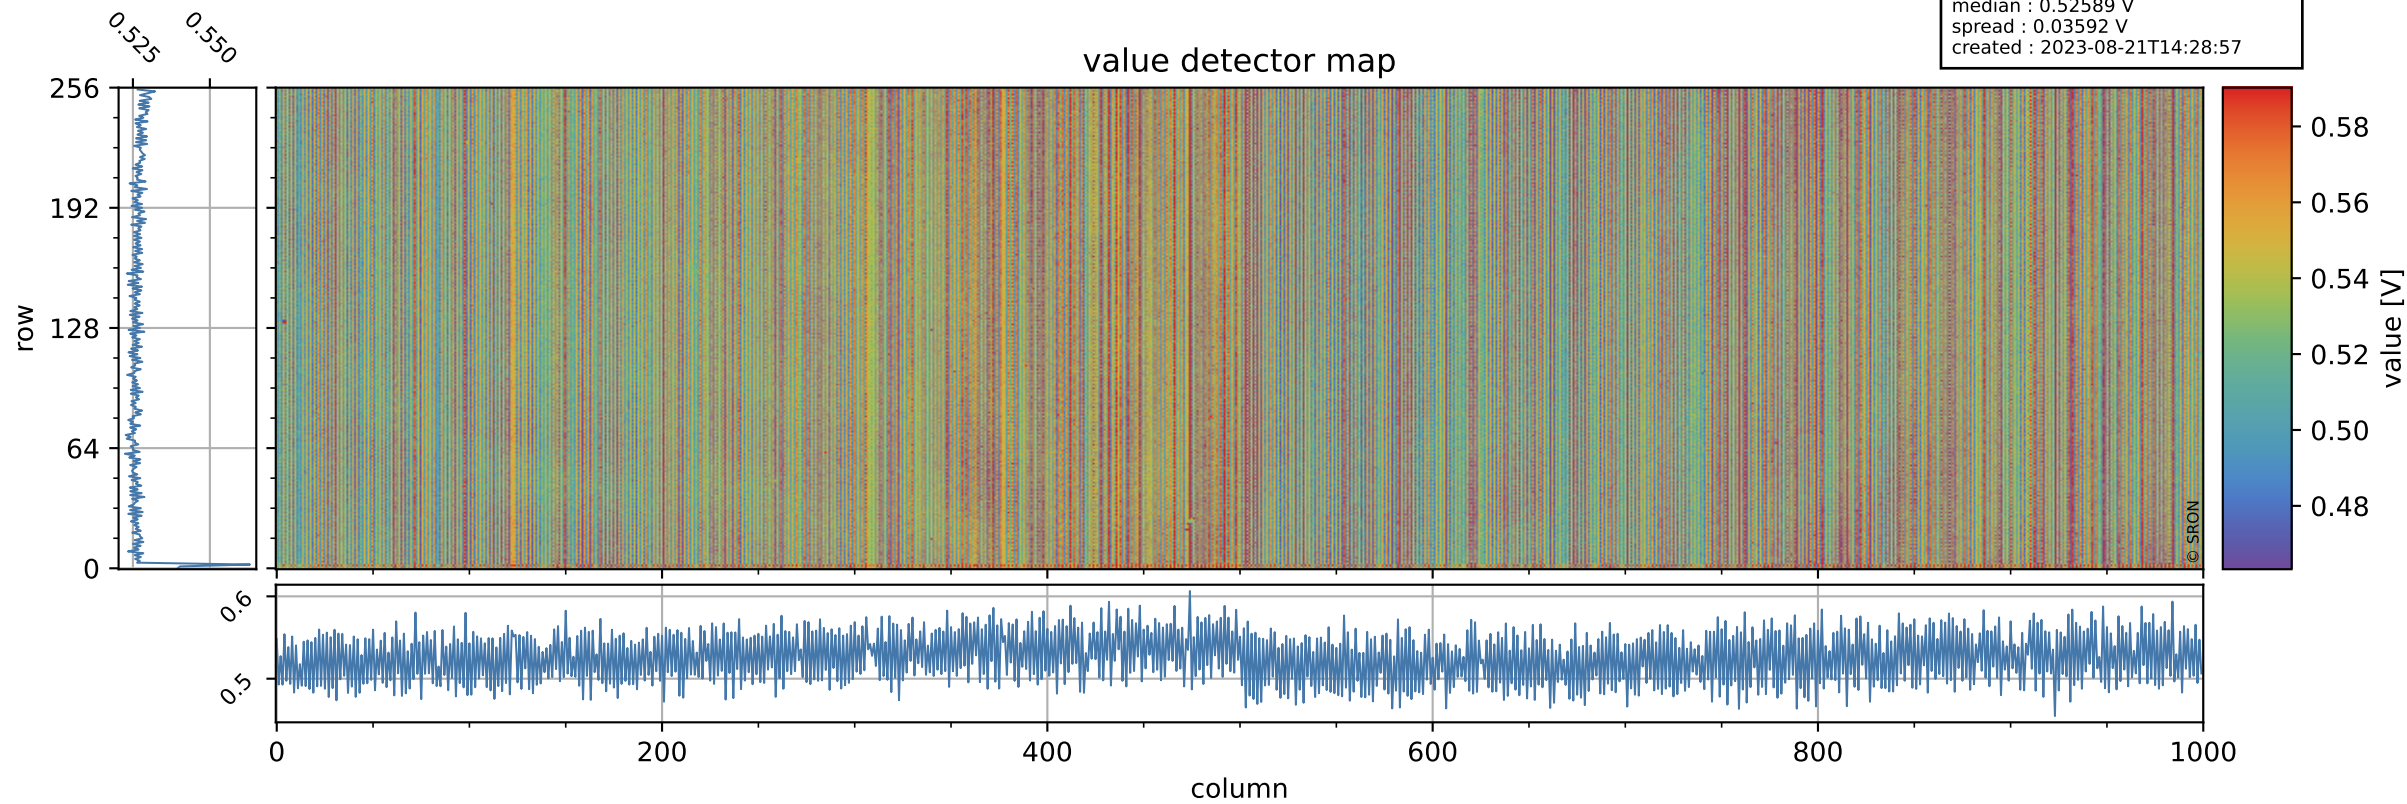

# Tropomi SWIR offset (official)

orbits : 19 in [9367, 9412]  
coverage : 2019-08-04 / 2019-08-07  
median : 0.52589 V  
spread : 0.03592 V  
created : 2023-08-21T14:28:57

## value detector map

# Tropomi SWIR offset (official)

orbits : 19 in [9367, 9412]  
coverage : 2019-08-04 / 2019-08-07  
median : 0.039822 mV  
spread : 0.01859 mV  
created : 2023-08-21T14:28:58

# Tropomi SWIR offset (official) ground-tracks of Sentinel-5P

orbits : 19 in [9367, 9412]  
coverage : 2019-08-04 / 2019-08-07  
created : 2023-08-21T14:28:59