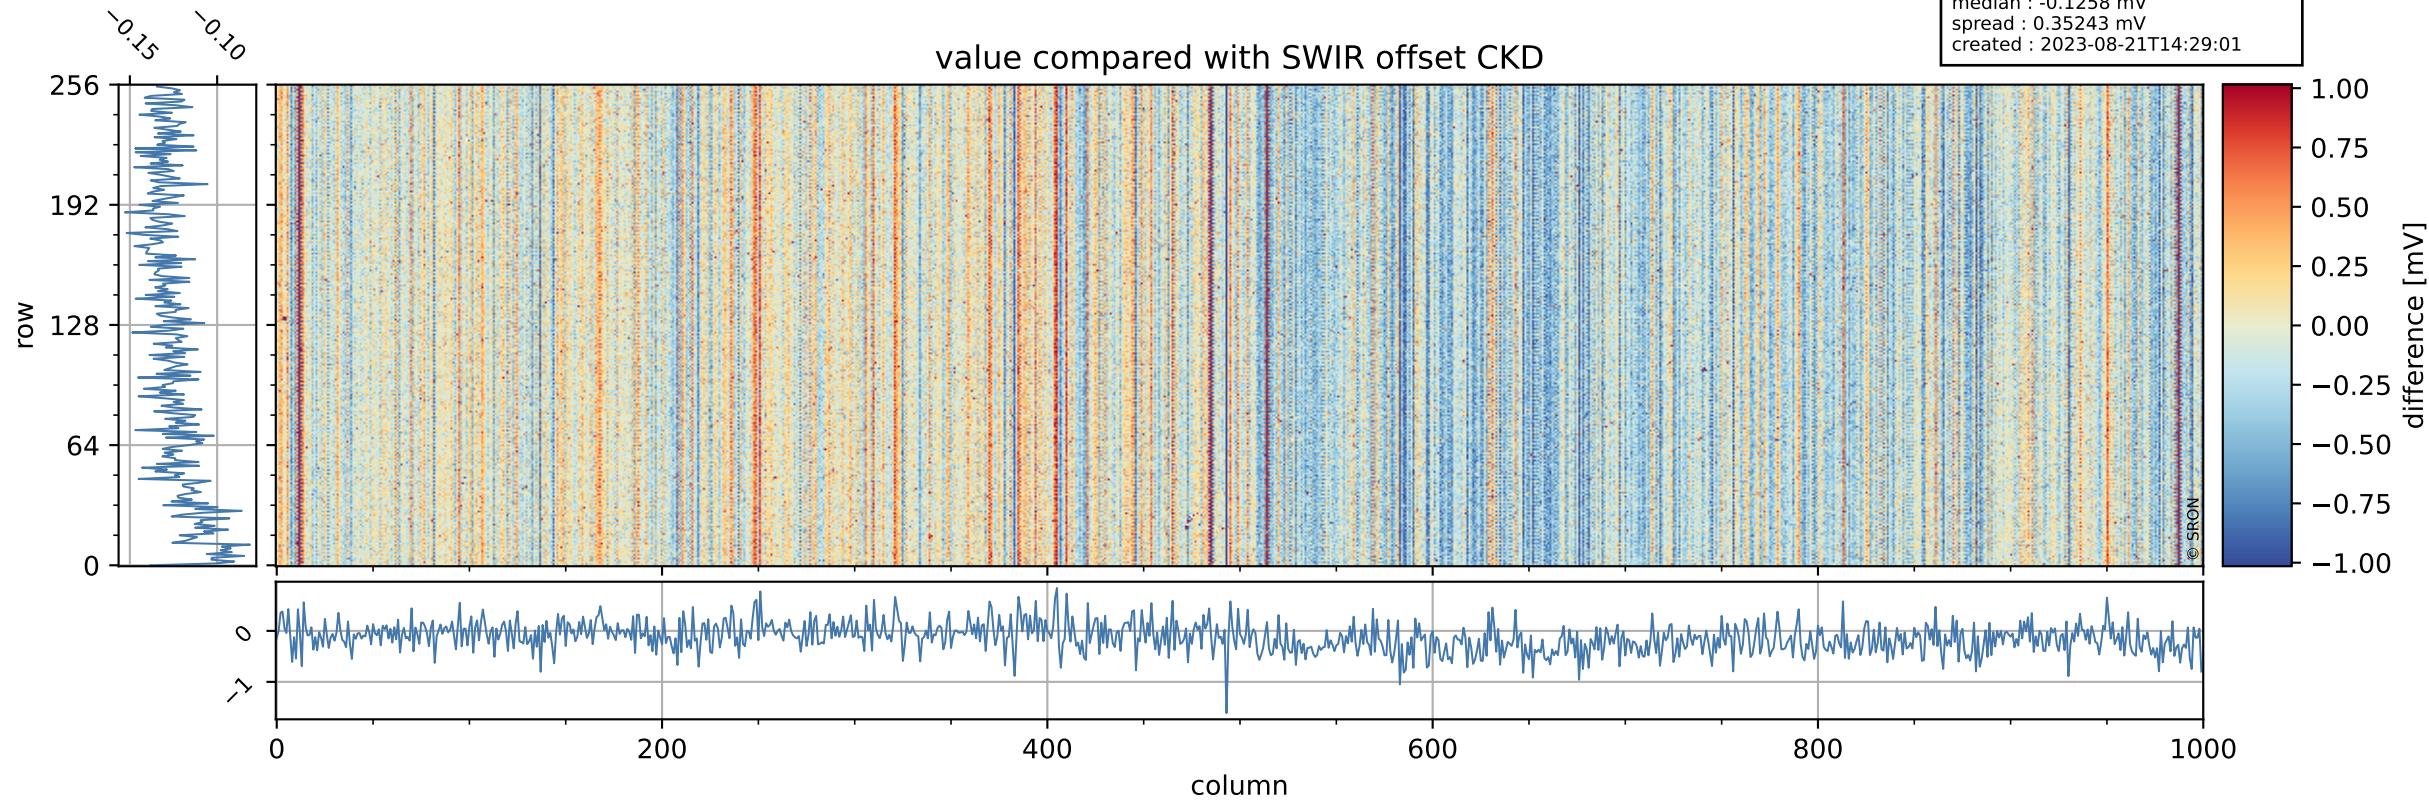

## value detector map

# Tropomi SWIR offset (official)

orbits : 20 in [9382, 9427]  
coverage : 2019-08-05 / 2019-08-08  
median : 0.049481 mV  
spread : 0.023071 mV  
created : 2023-08-21T14:29:01

# Tropomi SWIR offset (official)

orbits : 20 in [9382, 9427]  
coverage : 2019-08-05 / 2019-08-08  
median : -0.1258 mV  
spread : 0.35243 mV  
created : 2023-08-21T14:29:01

value compared with SWIR offset CKD

# Tropomi SWIR offset (official) ground-tracks of Sentinel-5P

orbits : 20 in [9382, 9427]  
coverage : 2019-08-05 / 2019-08-08  
created : 2023-08-21T14:29:02