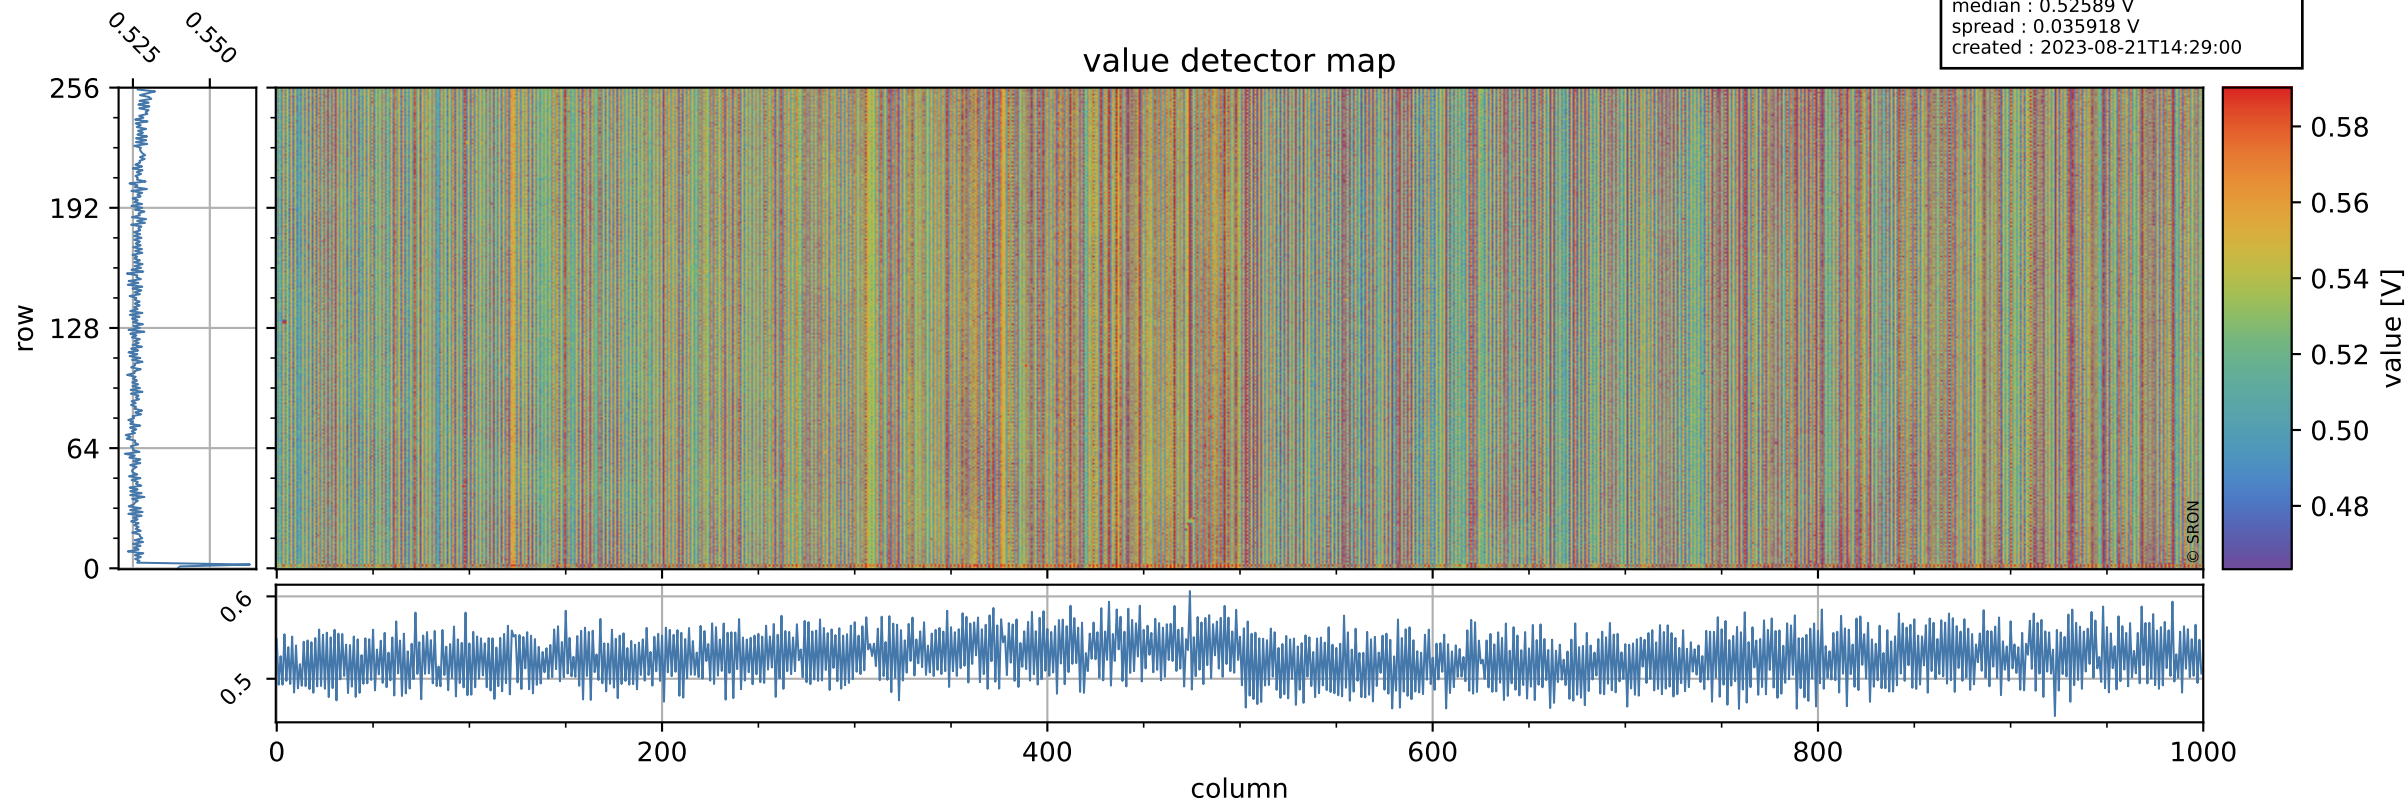

# Tropomi SWIR offset (official)

orbits : 20 in [9382, 9427]  
coverage : 2019-08-05 / 2019-08-08  
median : 0.52589 V  
spread : 0.035918 V  
created : 2023-08-21T14:29:00

## value detector map

# Tropomi SWIR offset (official)

orbits : 20 in [9382, 9427]  
coverage : 2019-08-05 / 2019-08-08  
median : 0.049481 mV  
spread : 0.023071 mV  
created : 2023-08-21T14:29:01

# Tropomi SWIR offset (official) ground-tracks of Sentinel-5P

orbits : 20 in [9382, 9427]  
coverage : 2019-08-05 / 2019-08-08  
created : 2023-08-21T14:29:02