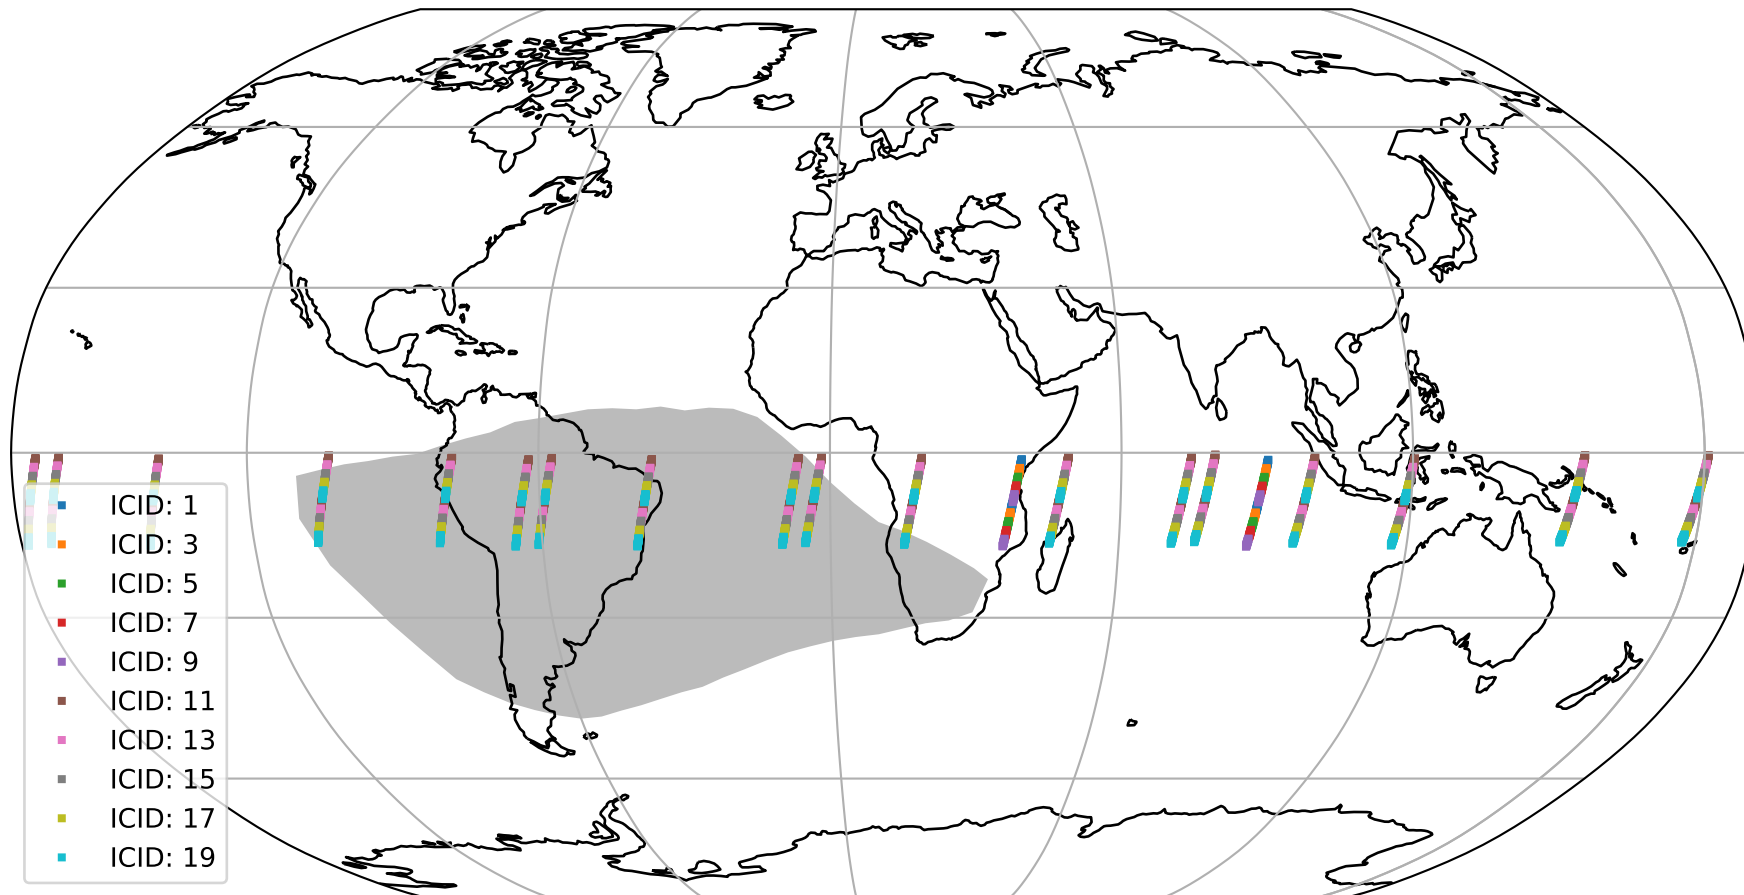

# Tropomi SWIR offset (official)

orbits : 20 in [9382, 9427]  
coverage : 2019-08-05 / 2019-08-08  
median : 0.049481 mV  
spread : 0.023071 mV  
created : 2023-08-21T14:29:01

# Tropomi SWIR offset (official)

orbits : 20 in [9382, 9427]  
coverage : 2019-08-05 / 2019-08-08  
median : -0.1258 mV  
spread : 0.35243 mV  
created : 2023-08-21T14:29:01

value compared with SWIR offset CKD

# Tropomi SWIR offset (official) ground-tracks of Sentinel-5P

orbits : 20 in [9382, 9427]  
coverage : 2019-08-05 / 2019-08-08  
created : 2023-08-21T14:29:02

# Tropomi SWIR offset (official)

orbits : [2827, 9427]  
coverage : 2018-04-30 / 2019-08-08  
created : 2023-08-21T14:29:02