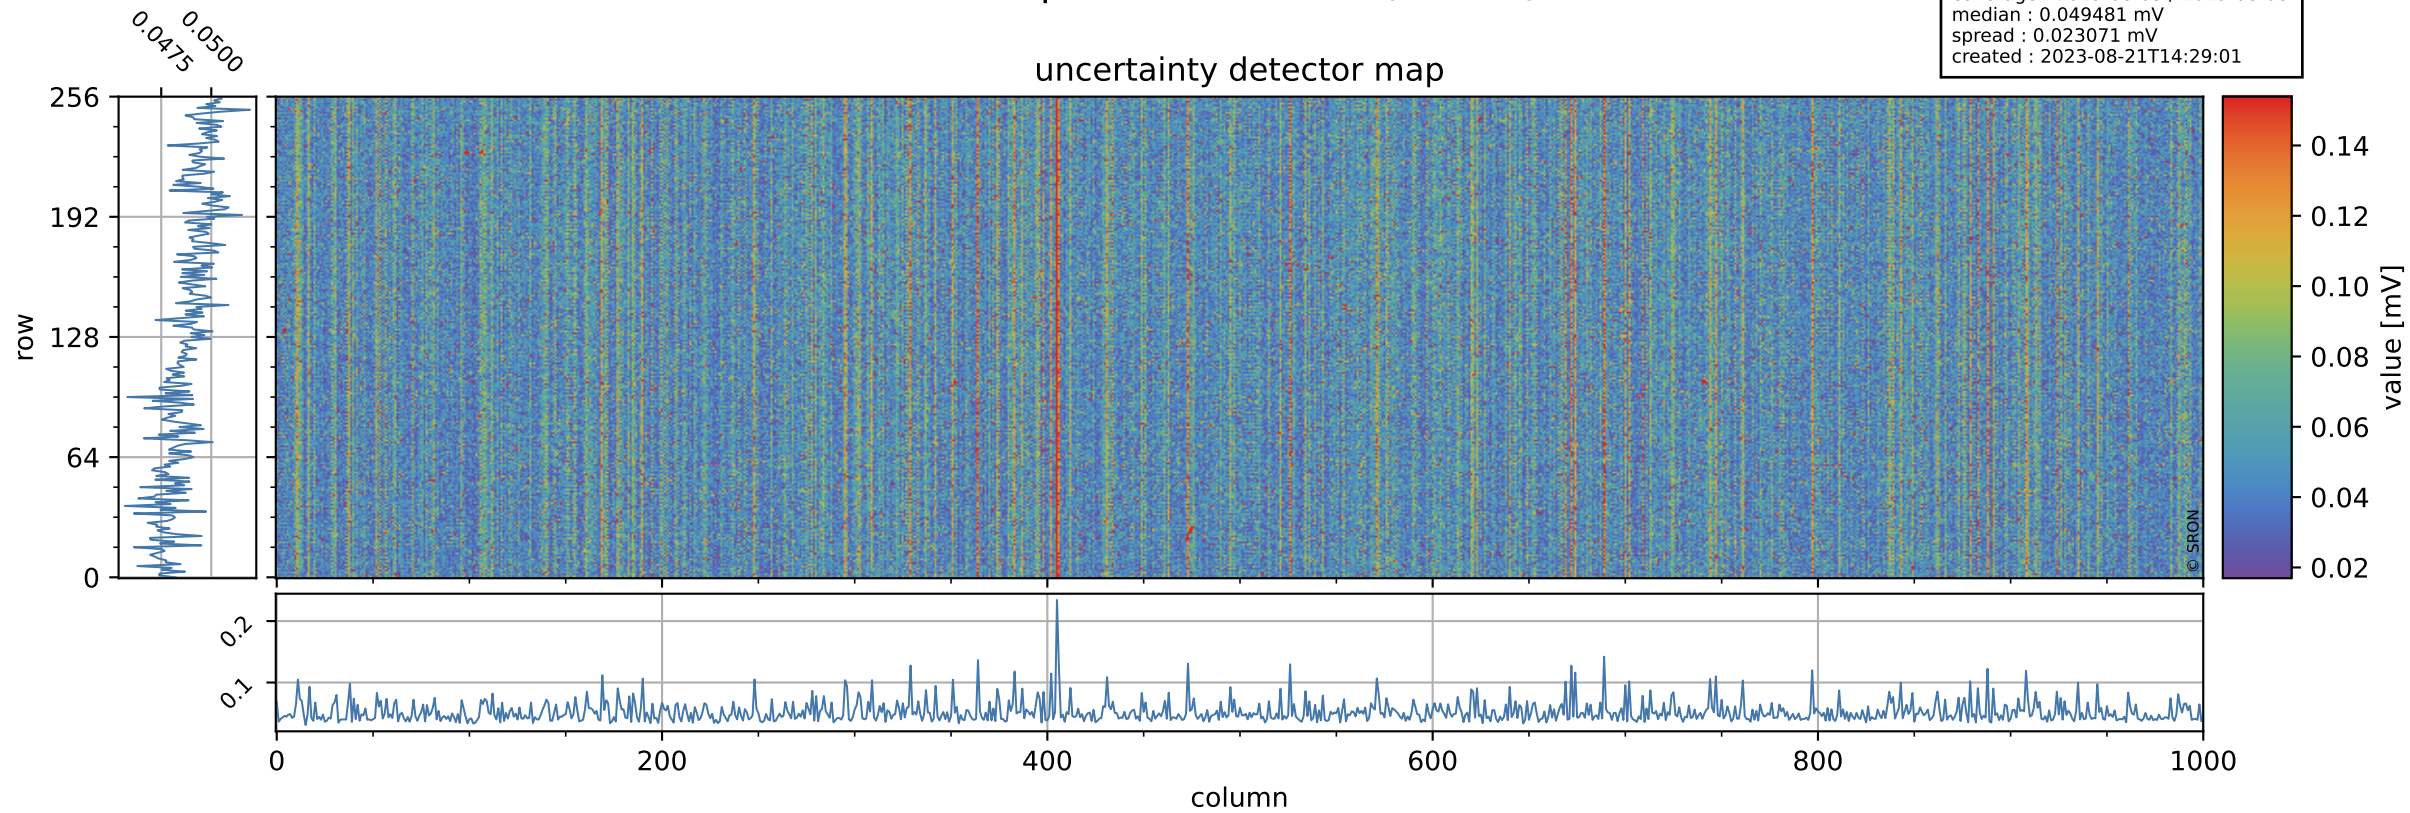

Tropomi SWIR offset (official)

orbits : 20 in [9382, 9427]
coverage : 2019-08-05 / 2019-08-08
median : 0.049481 mV
spread : 0.023071 mV
created : 2023-08-21T14:29:01

uncertainty detector map