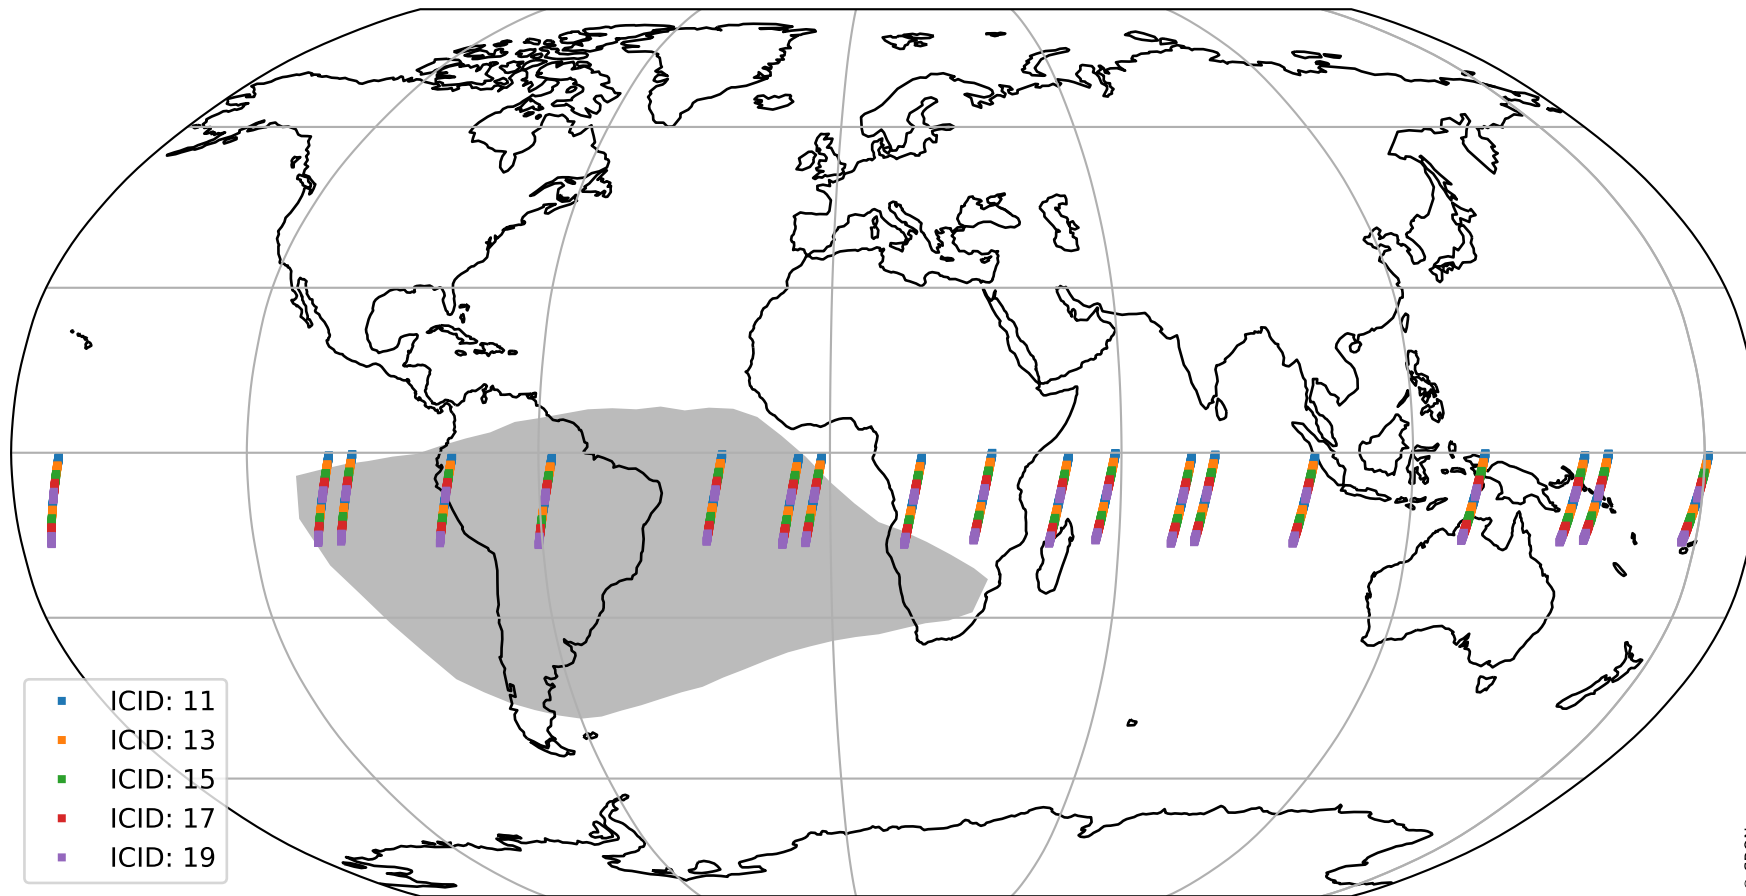

Tropomi SWIR offset (official)

orbits : 19 in [9397, 9442]
coverage : 2019-08-06 / 2019-08-09
median : 0.5259 V
spread : 0.035918 V
created : 2023-08-21T14:29:04

value detector map

Tropomi SWIR offset (official)

orbits : 19 in [9397, 9442]
coverage : 2019-08-06 / 2019-08-09
median : 31.617 μV
spread : 15.333 μV
created : 2023-08-21T14:29:04

Tropomi SWIR offset (official)

orbits : 19 in [9397, 9442]
coverage : 2019-08-06 / 2019-08-09
median : -0.11612 mV
spread : 0.35066 mV
created : 2023-08-21T14:29:05

value compared with SWIR offset CKD

Tropomi SWIR offset (official) ground-tracks of Sentinel-5P

orbits : 19 in [9397, 9442]
coverage : 2019-08-06 / 2019-08-09
created : 2023-08-21T14:29:05

Tropomi SWIR offset (official)

orbits : [2827, 9442]
coverage : 2018-04-30 / 2019-08-09
created : 2023-08-21T14:29:06

trend of detector median & temperatures