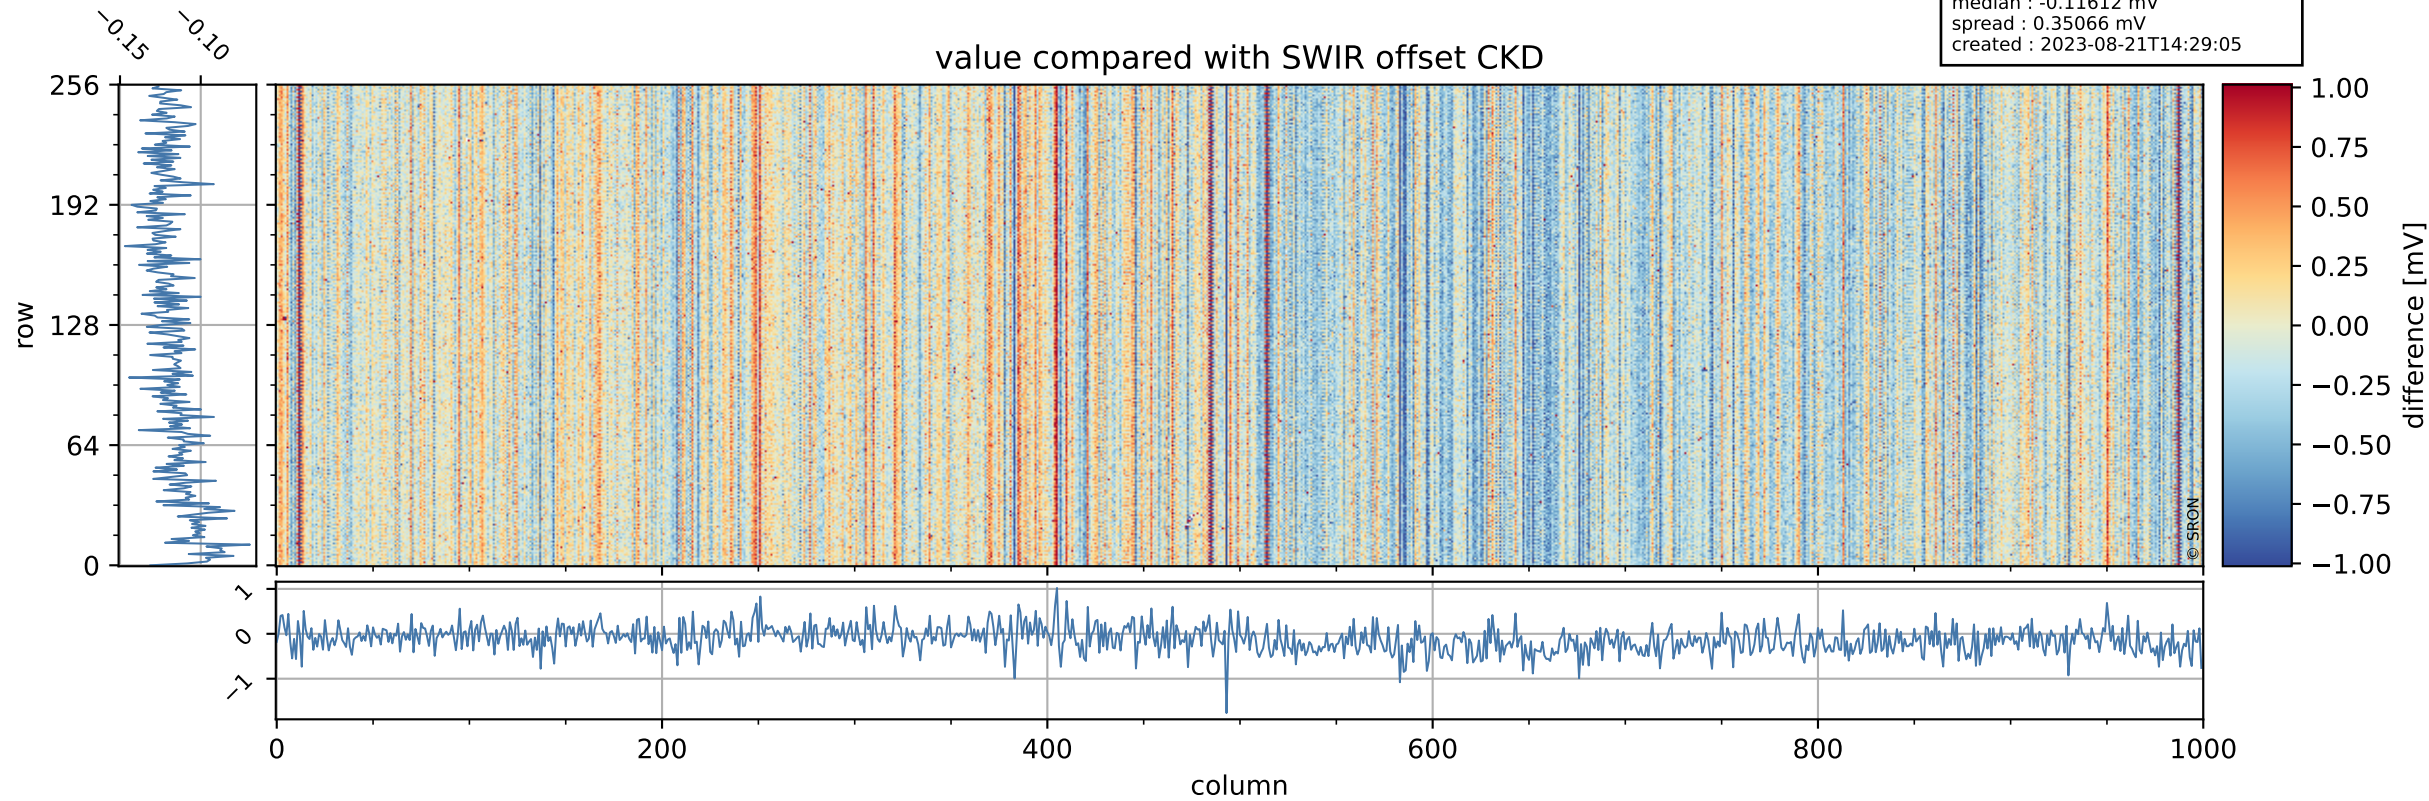

Tropomi SWIR offset (official)

orbits : 19 in [9397, 9442]
coverage : 2019-08-06 / 2019-08-09
median : 0.5259 V
spread : 0.035918 V
created : 2023-08-21T14:29:04

value detector map

Tropomi SWIR offset (official)

orbits : 19 in [9397, 9442]
coverage : 2019-08-06 / 2019-08-09
median : 31.617 μV
spread : 15.333 μV
created : 2023-08-21T14:29:04

Tropomi SWIR offset (official)

orbits : 19 in [9397, 9442]
coverage : 2019-08-06 / 2019-08-09
median : -0.11612 mV
spread : 0.35066 mV
created : 2023-08-21T14:29:05

value compared with SWIR offset CKD

Tropomi SWIR offset (official) ground-tracks of Sentinel-5P

orbits : 19 in [9397, 9442]
coverage : 2019-08-06 / 2019-08-09
created : 2023-08-21T14:29:05

Tropomi SWIR offset (official)

orbits : [2827, 9442]
coverage : 2018-04-30 / 2019-08-09
created : 2023-08-21T14:29:06

trend of detector median & temperatures