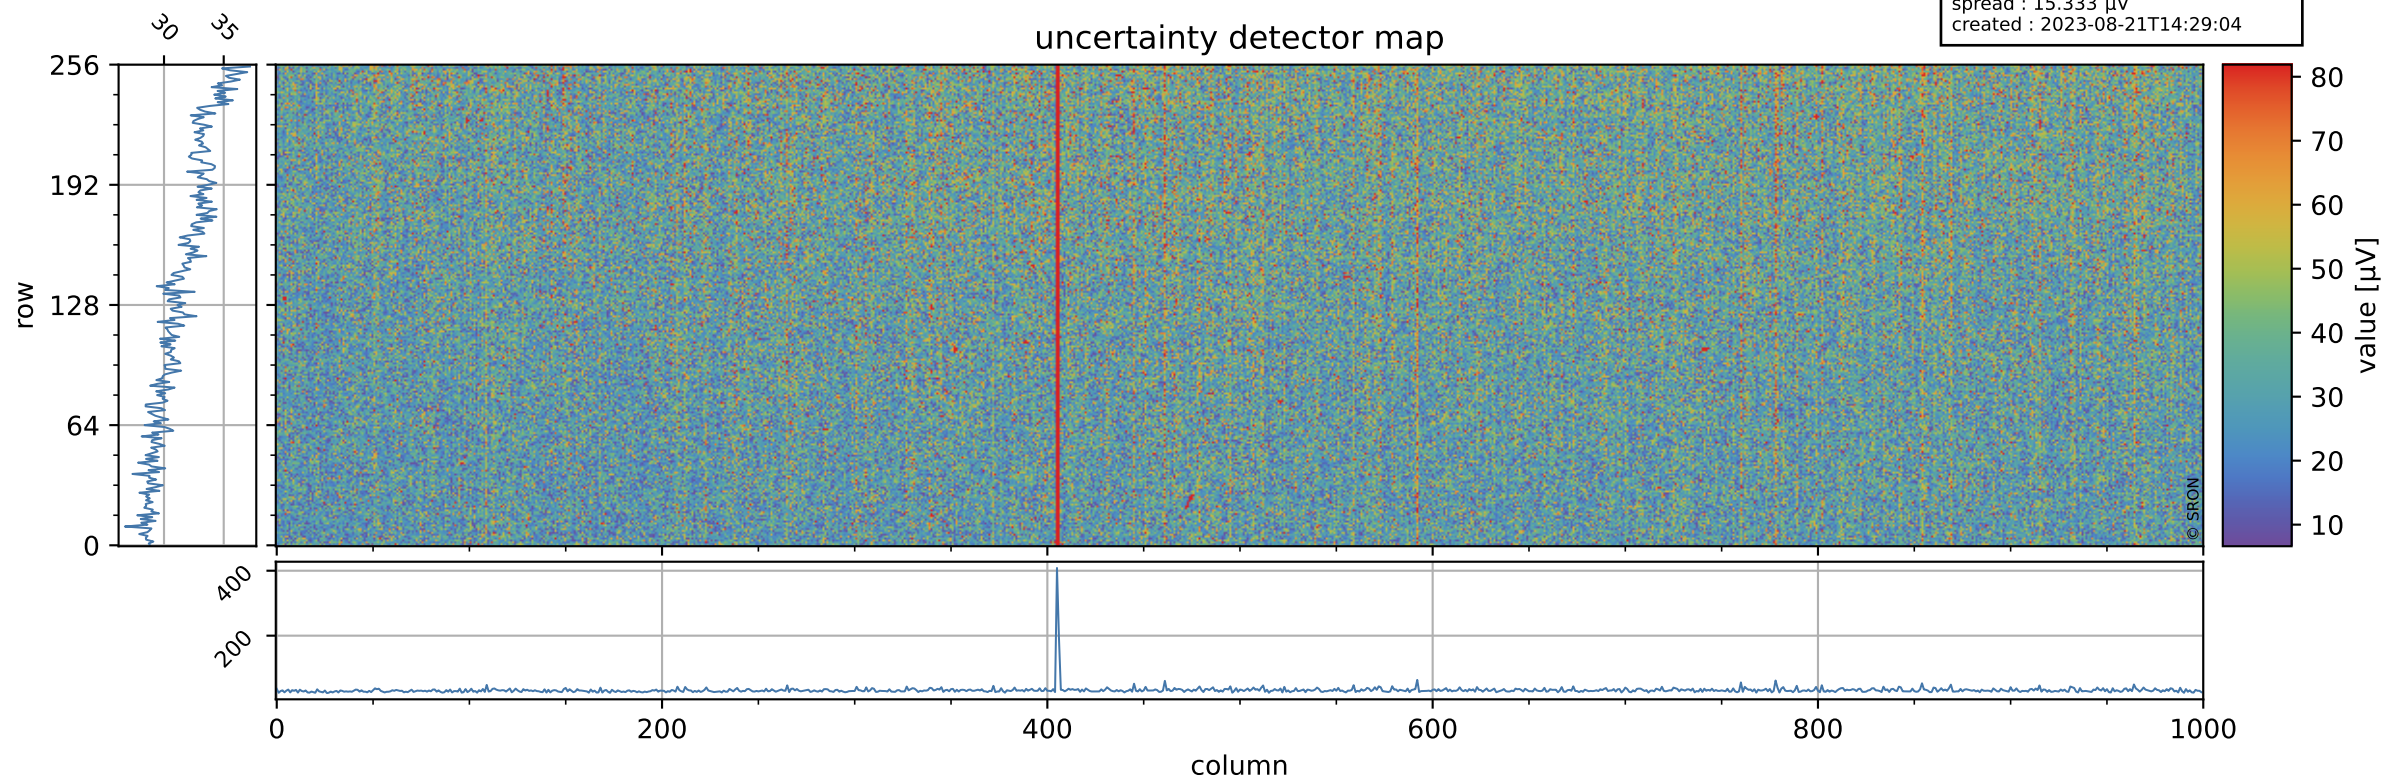

Tropomi SWIR offset (official)

orbits : 19 in [9397, 9442]
coverage : 2019-08-06 / 2019-08-09
median : 0.5259 V
spread : 0.035918 V
created : 2023-08-21T14:29:04

value detector map

Tropomi SWIR offset (official)

orbits : 19 in [9397, 9442]
coverage : 2019-08-06 / 2019-08-09
median : 31.617 μV
spread : 15.333 μV
created : 2023-08-21T14:29:04

Tropomi SWIR offset (official)

orbits : 19 in [9397, 9442]
coverage : 2019-08-06 / 2019-08-09
median : -0.11612 mV
spread : 0.35066 mV
created : 2023-08-21T14:29:05

value compared with SWIR offset CKD

Tropomi SWIR offset (official) ground-tracks of Sentinel-5P

orbits : 19 in [9397, 9442]
coverage : 2019-08-06 / 2019-08-09
created : 2023-08-21T14:29:05

Tropomi SWIR offset (official)

orbits : [2827, 9442]
coverage : 2018-04-30 / 2019-08-09
created : 2023-08-21T14:29:06

trend of detector median & temperatures