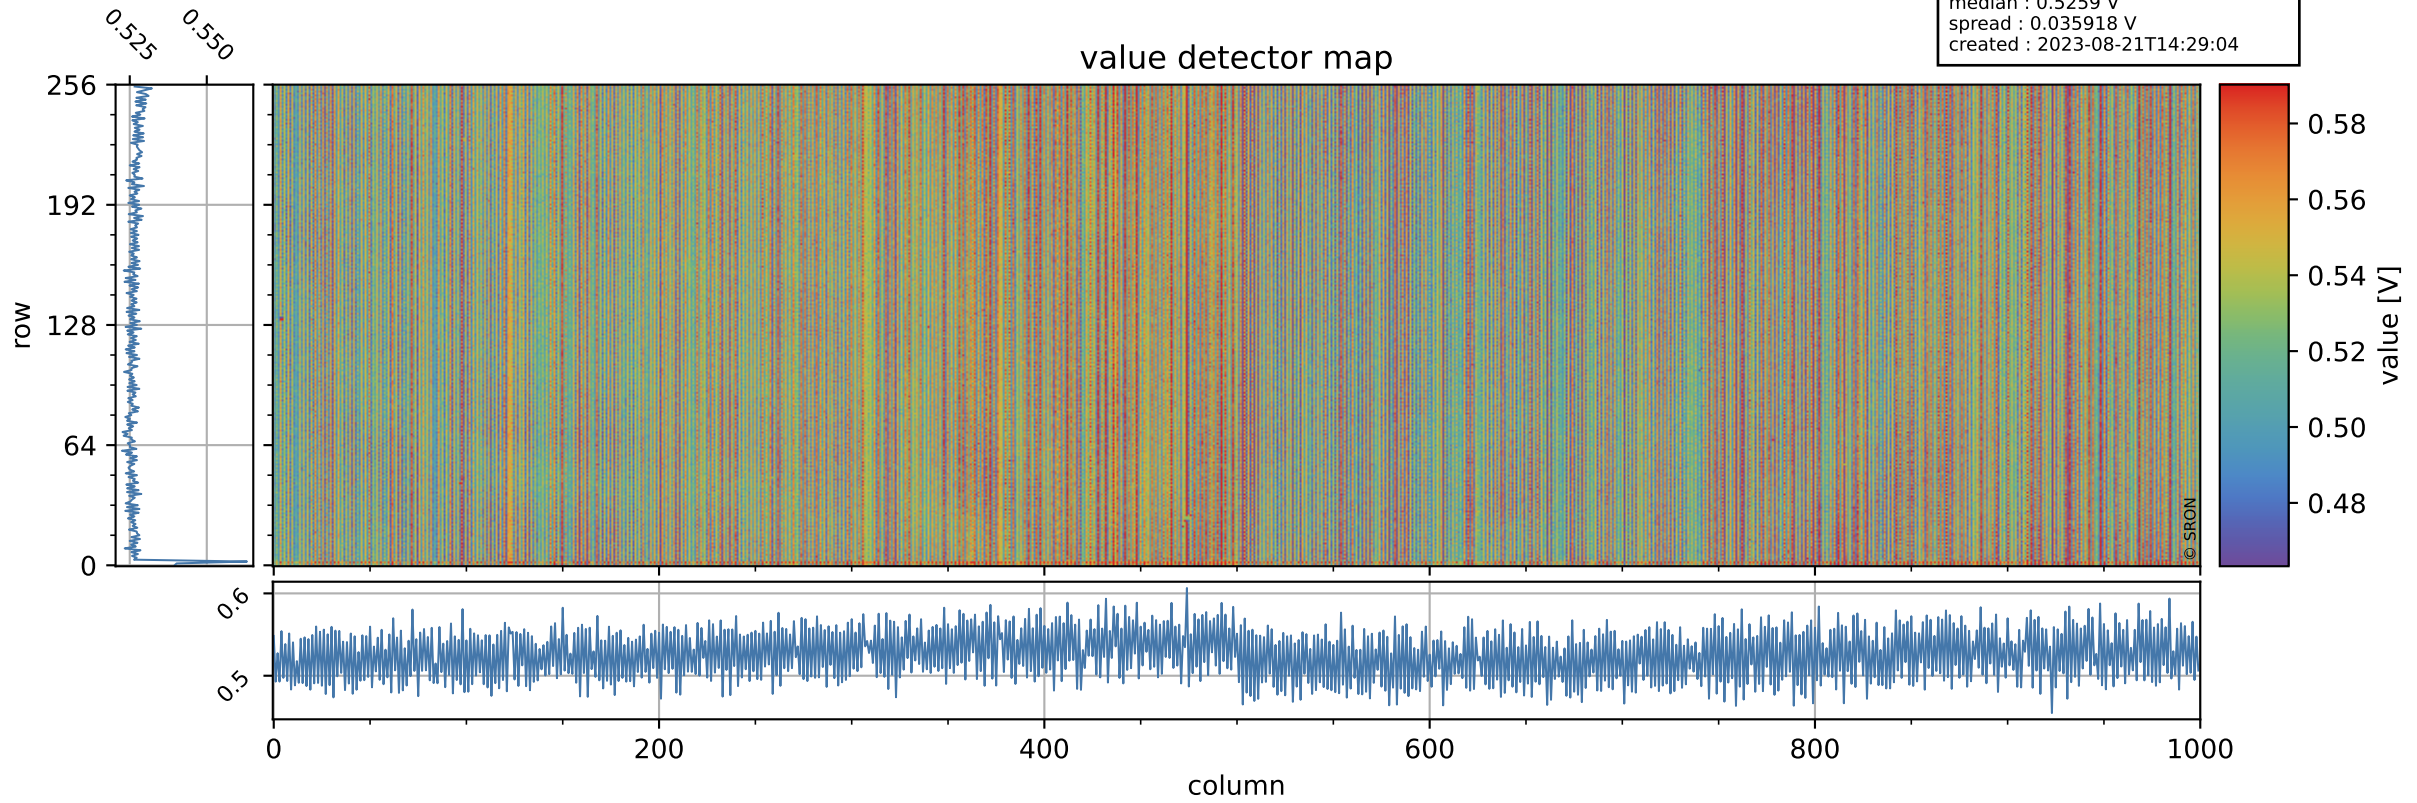

Tropomi SWIR offset (official)

orbits : 19 in [9397, 9442]
coverage : 2019-08-06 / 2019-08-09
median : 0.5259 V
spread : 0.035918 V
created : 2023-08-21T14:29:04

value detector map

Tropomi SWIR offset (official)

orbits : 19 in [9397, 9442]
coverage : 2019-08-06 / 2019-08-09
median : 31.617 μV
spread : 15.333 μV
created : 2023-08-21T14:29:04

Tropomi SWIR offset (official)

orbits : 19 in [9397, 9442]
coverage : 2019-08-06 / 2019-08-09
median : -0.11612 mV
spread : 0.35066 mV
created : 2023-08-21T14:29:05

value compared with SWIR offset CKD

Tropomi SWIR offset (official) ground-tracks of Sentinel-5P

orbits : 19 in [9397, 9442]
coverage : 2019-08-06 / 2019-08-09
created : 2023-08-21T14:29:05

Tropomi SWIR offset (official)

orbits : [2827, 9442]
coverage : 2018-04-30 / 2019-08-09
created : 2023-08-21T14:29:06

trend of detector median & temperatures