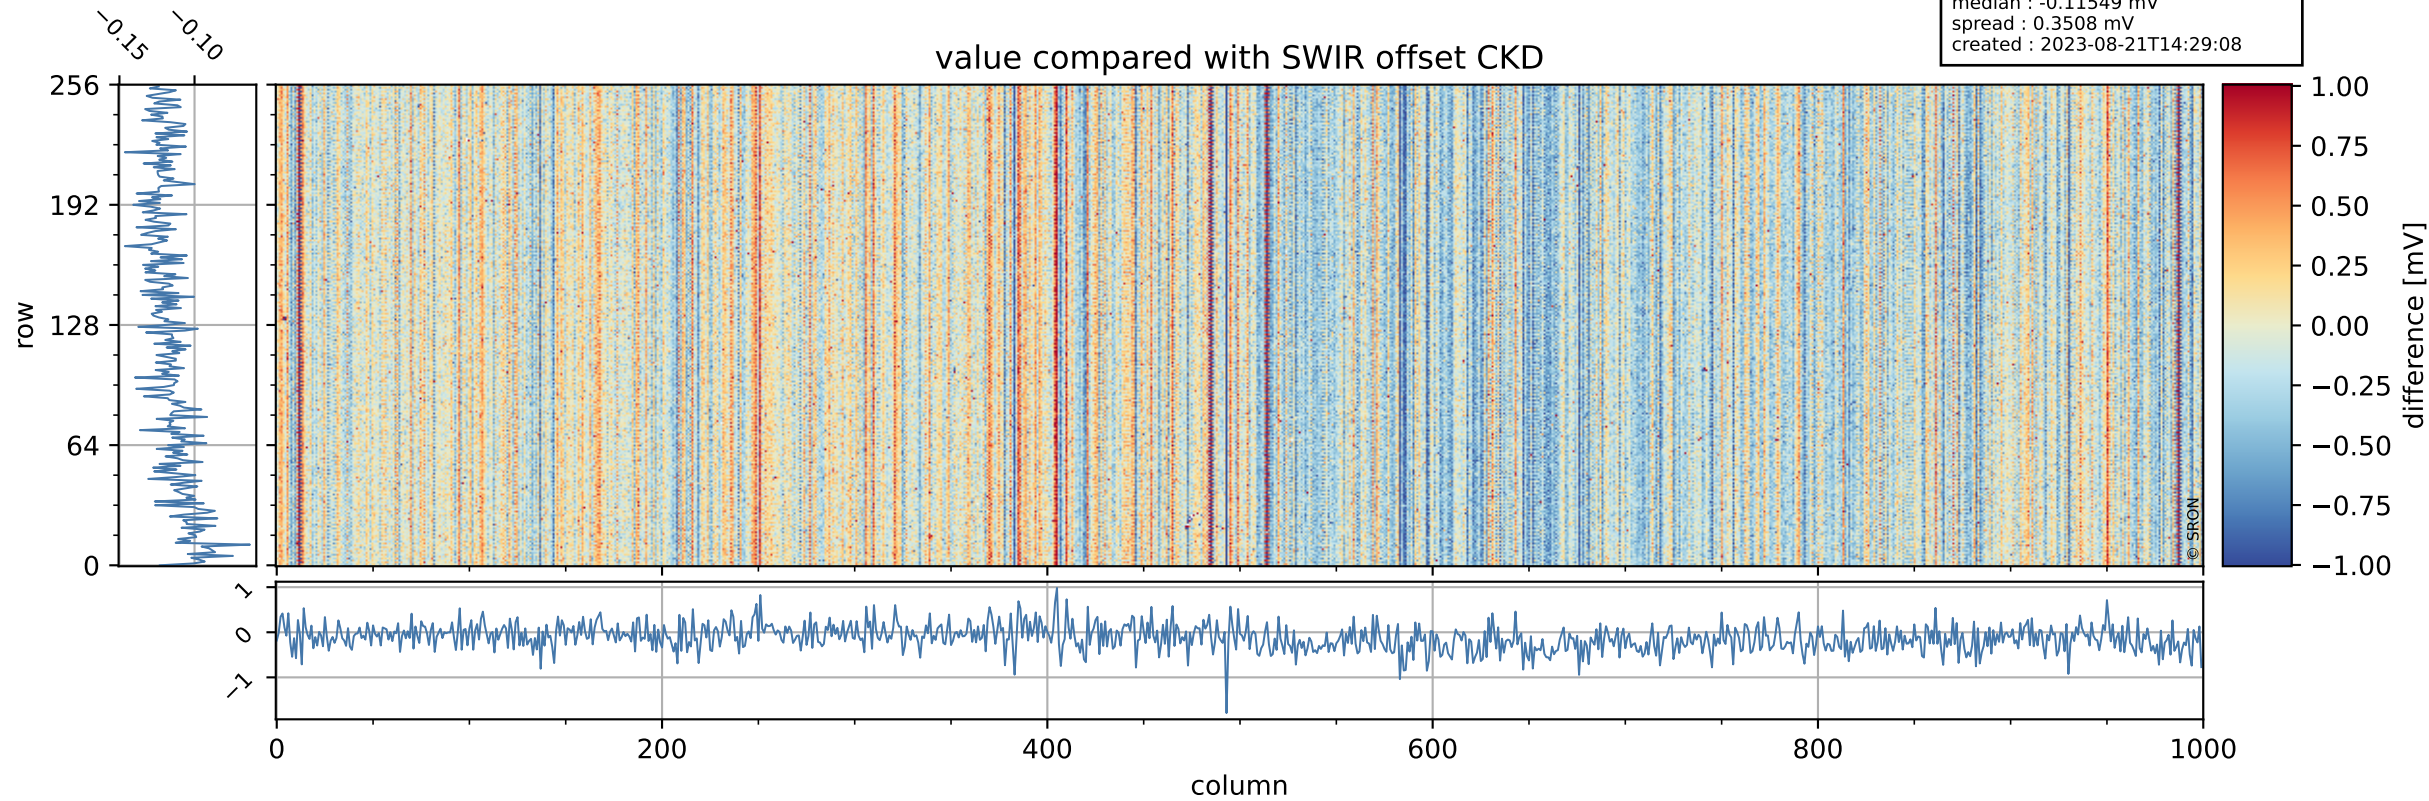

Tropomi SWIR offset (official)

orbits : 20 in [9412, 9457]
coverage : 2019-08-07 / 2019-08-10
median : 0.5259 V
spread : 0.035917 V
created : 2023-08-21T14:29:07

value detector map

Tropomi SWIR offset (official)

orbits : 20 in [9412, 9457]
coverage : 2019-08-07 / 2019-08-10
median : 30.935 μV
spread : 15.025 μV
created : 2023-08-21T14:29:07

Tropomi SWIR offset (official)

orbits : 20 in [9412, 9457]
coverage : 2019-08-07 / 2019-08-10
median : -0.11549 mV
spread : 0.3508 mV
created : 2023-08-21T14:29:08

value compared with SWIR offset CKD

Tropomi SWIR offset (official) ground-tracks of Sentinel-5P

orbits : 20 in [9412, 9457]
coverage : 2019-08-07 / 2019-08-10
created : 2023-08-21T14:29:09

Tropomi SWIR offset (official)

orbits : [2827, 9457]
coverage : 2018-04-30 / 2019-08-10
created : 2023-08-21T14:29:09

trend of detector median & temperatures