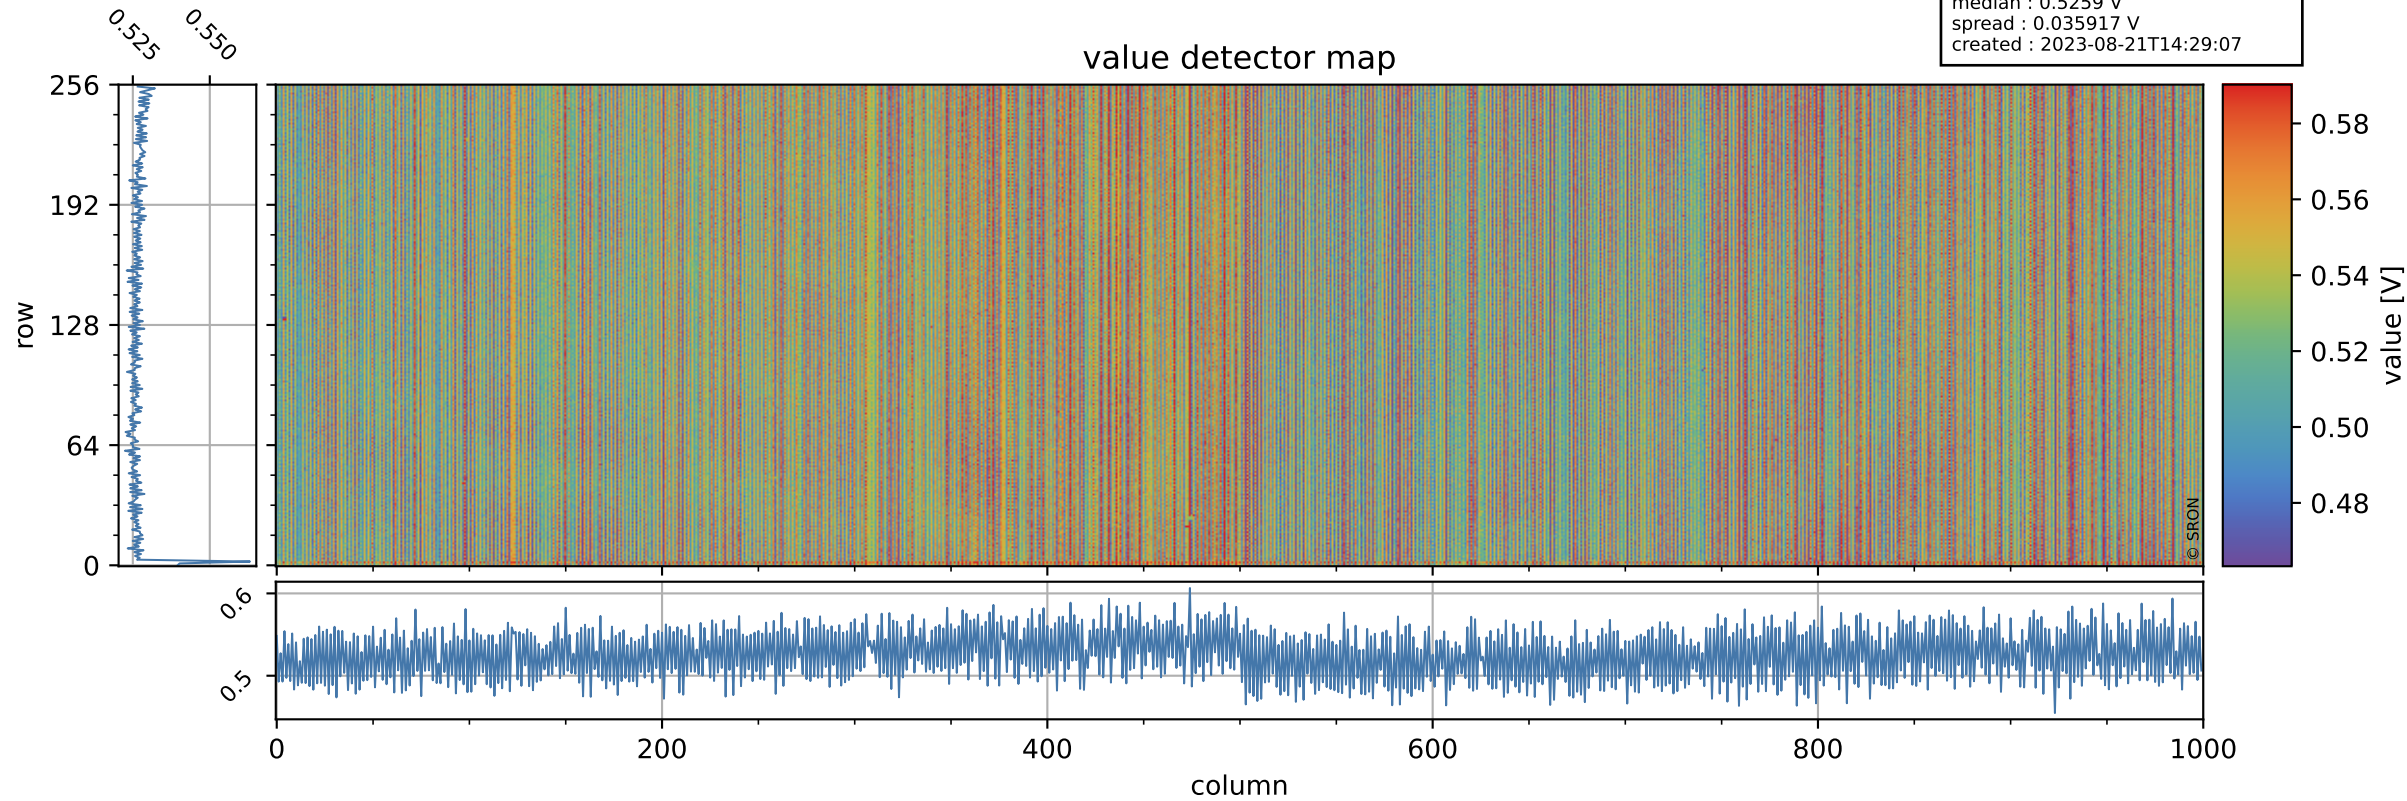

Tropomi SWIR offset (official)

orbits : 20 in [9412, 9457]
coverage : 2019-08-07 / 2019-08-10
median : 0.5259 V
spread : 0.035917 V
created : 2023-08-21T14:29:07

value detector map

Tropomi SWIR offset (official)

orbits : 20 in [9412, 9457]
coverage : 2019-08-07 / 2019-08-10
median : 30.935 μV
spread : 15.025 μV
created : 2023-08-21T14:29:07

Tropomi SWIR offset (official)

orbits : 20 in [9412, 9457]
coverage : 2019-08-07 / 2019-08-10
median : -0.11549 mV
spread : 0.3508 mV
created : 2023-08-21T14:29:08

value compared with SWIR offset CKD

Tropomi SWIR offset (official) ground-tracks of Sentinel-5P

orbits : 20 in [9412, 9457]
coverage : 2019-08-07 / 2019-08-10
created : 2023-08-21T14:29:09

Tropomi SWIR offset (official)

orbits : [2827, 9457]
coverage : 2018-04-30 / 2019-08-10
created : 2023-08-21T14:29:09

trend of detector median & temperatures