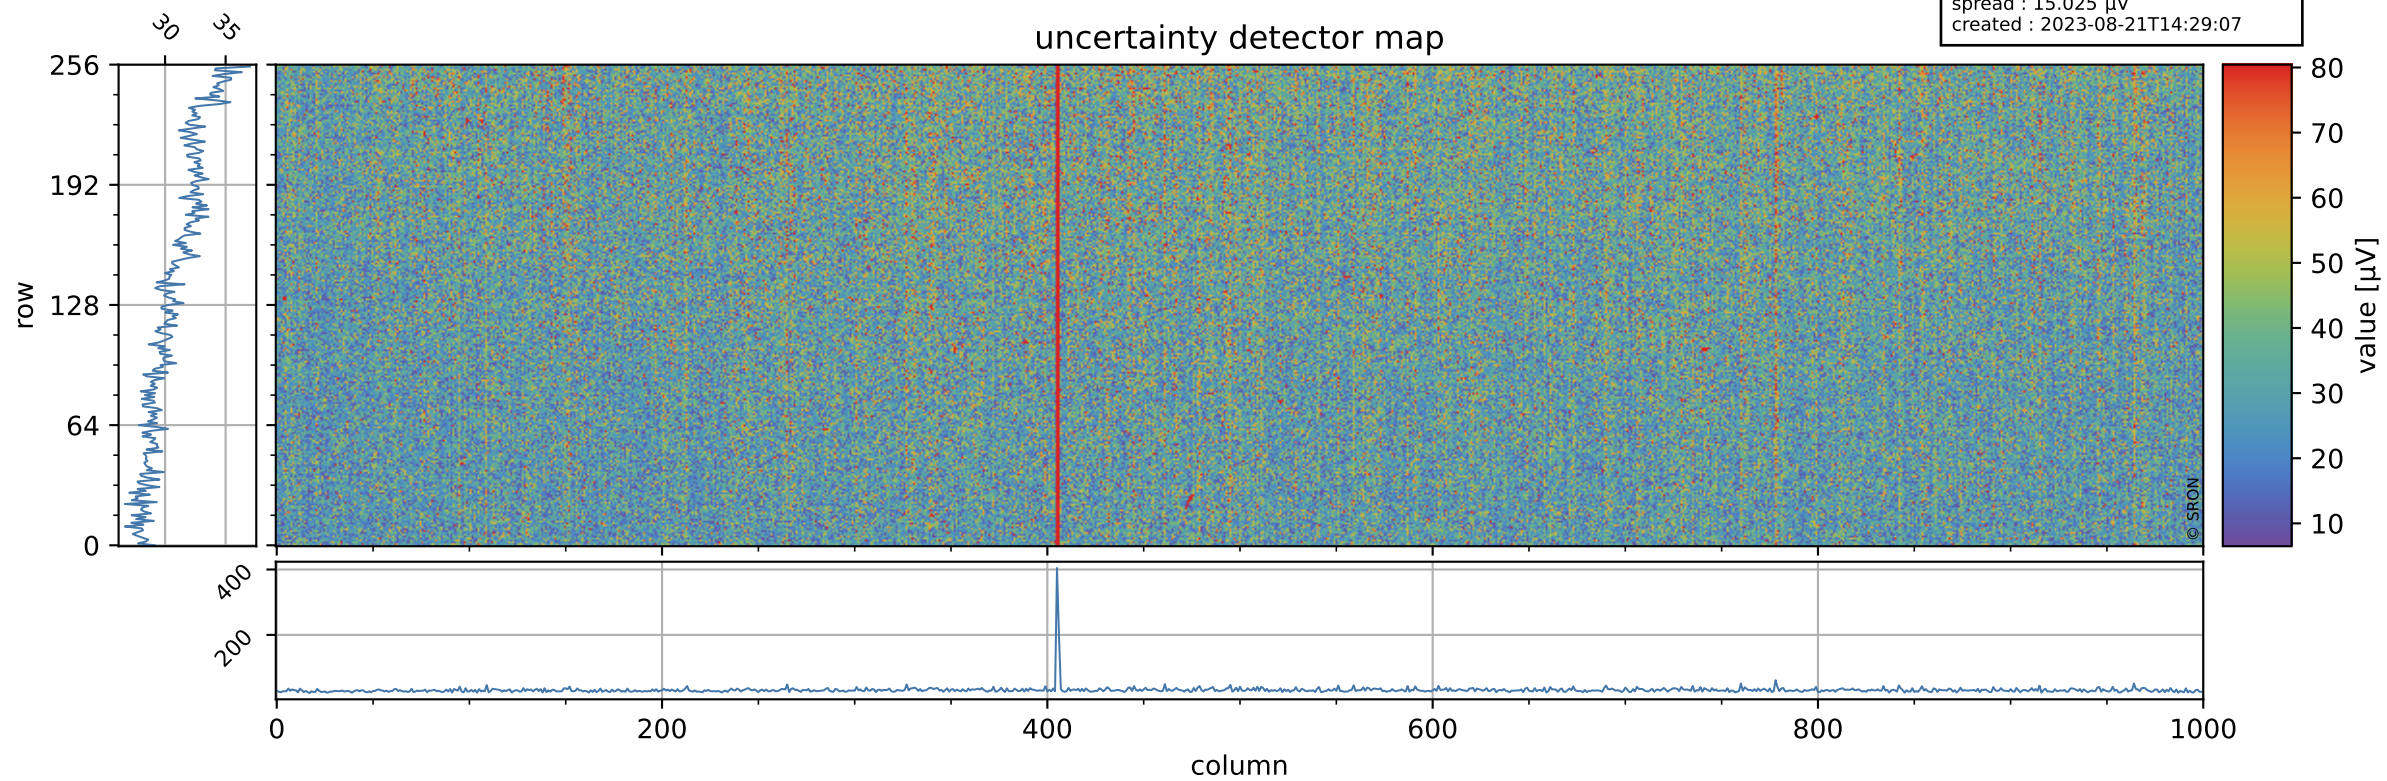

Tropomi SWIR offset (official)

orbits : 20 in [9412, 9457]
coverage : 2019-08-07 / 2019-08-10
median : 0.5259 V
spread : 0.035917 V
created : 2023-08-21T14:29:07

value detector map

Tropomi SWIR offset (official)

orbits : 20 in [9412, 9457]
coverage : 2019-08-07 / 2019-08-10
median : 30.935 μV
spread : 15.025 μV
created : 2023-08-21T14:29:07

Tropomi SWIR offset (official)

orbits : 20 in [9412, 9457]
coverage : 2019-08-07 / 2019-08-10
median : -0.11549 mV
spread : 0.3508 mV
created : 2023-08-21T14:29:08

value compared with SWIR offset CKD

Tropomi SWIR offset (official) ground-tracks of Sentinel-5P

orbits : 20 in [9412, 9457]
coverage : 2019-08-07 / 2019-08-10
created : 2023-08-21T14:29:09

Tropomi SWIR offset (official)

orbits : [2827, 9457]
coverage : 2018-04-30 / 2019-08-10
created : 2023-08-21T14:29:09

trend of detector median & temperatures