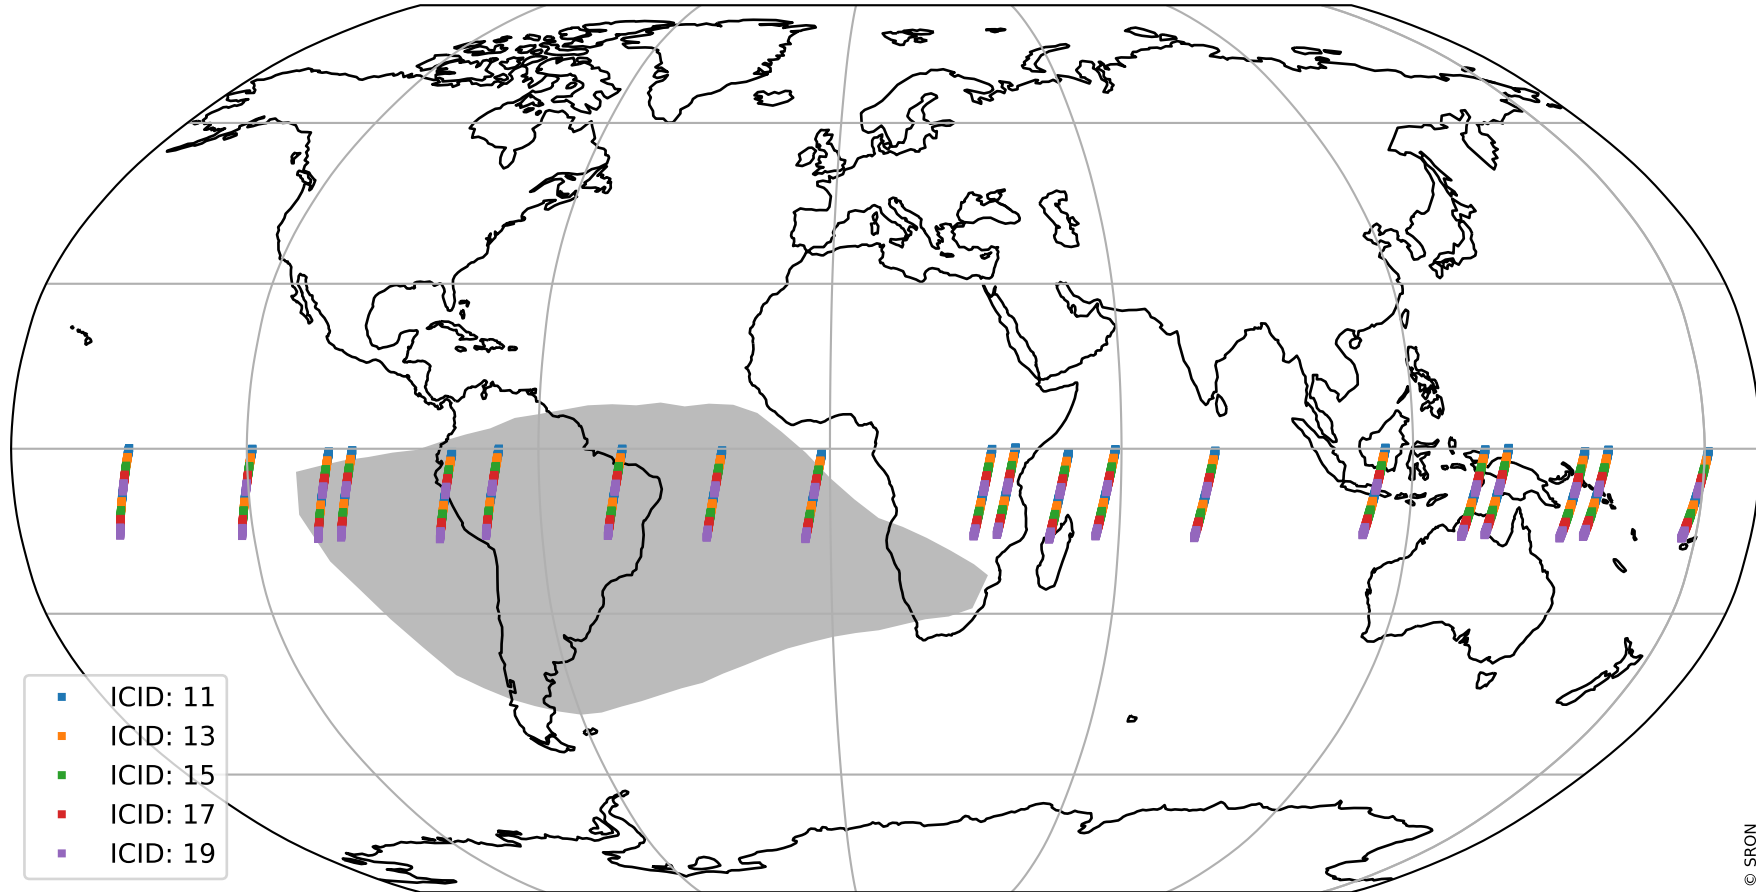

Tropomi SWIR offset (official)

orbits : 20 in [9412, 9457]
coverage : 2019-08-07 / 2019-08-10
median : 0.5259 V
spread : 0.035917 V
created : 2023-08-21T14:29:07

value detector map

Tropomi SWIR offset (official)

orbits : 20 in [9412, 9457]
coverage : 2019-08-07 / 2019-08-10
median : 30.935 μV
spread : 15.025 μV
created : 2023-08-21T14:29:07

Tropomi SWIR offset (official)

orbits : 20 in [9412, 9457]
coverage : 2019-08-07 / 2019-08-10
median : -0.11549 mV
spread : 0.3508 mV
created : 2023-08-21T14:29:08

value compared with SWIR offset CKD

Tropomi SWIR offset (official) ground-tracks of Sentinel-5P

orbits : 20 in [9412, 9457]
coverage : 2019-08-07 / 2019-08-10
created : 2023-08-21T14:29:09

Tropomi SWIR offset (official)

orbits : [2827, 9457]
coverage : 2018-04-30 / 2019-08-10
created : 2023-08-21T14:29:09

trend of detector median & temperatures