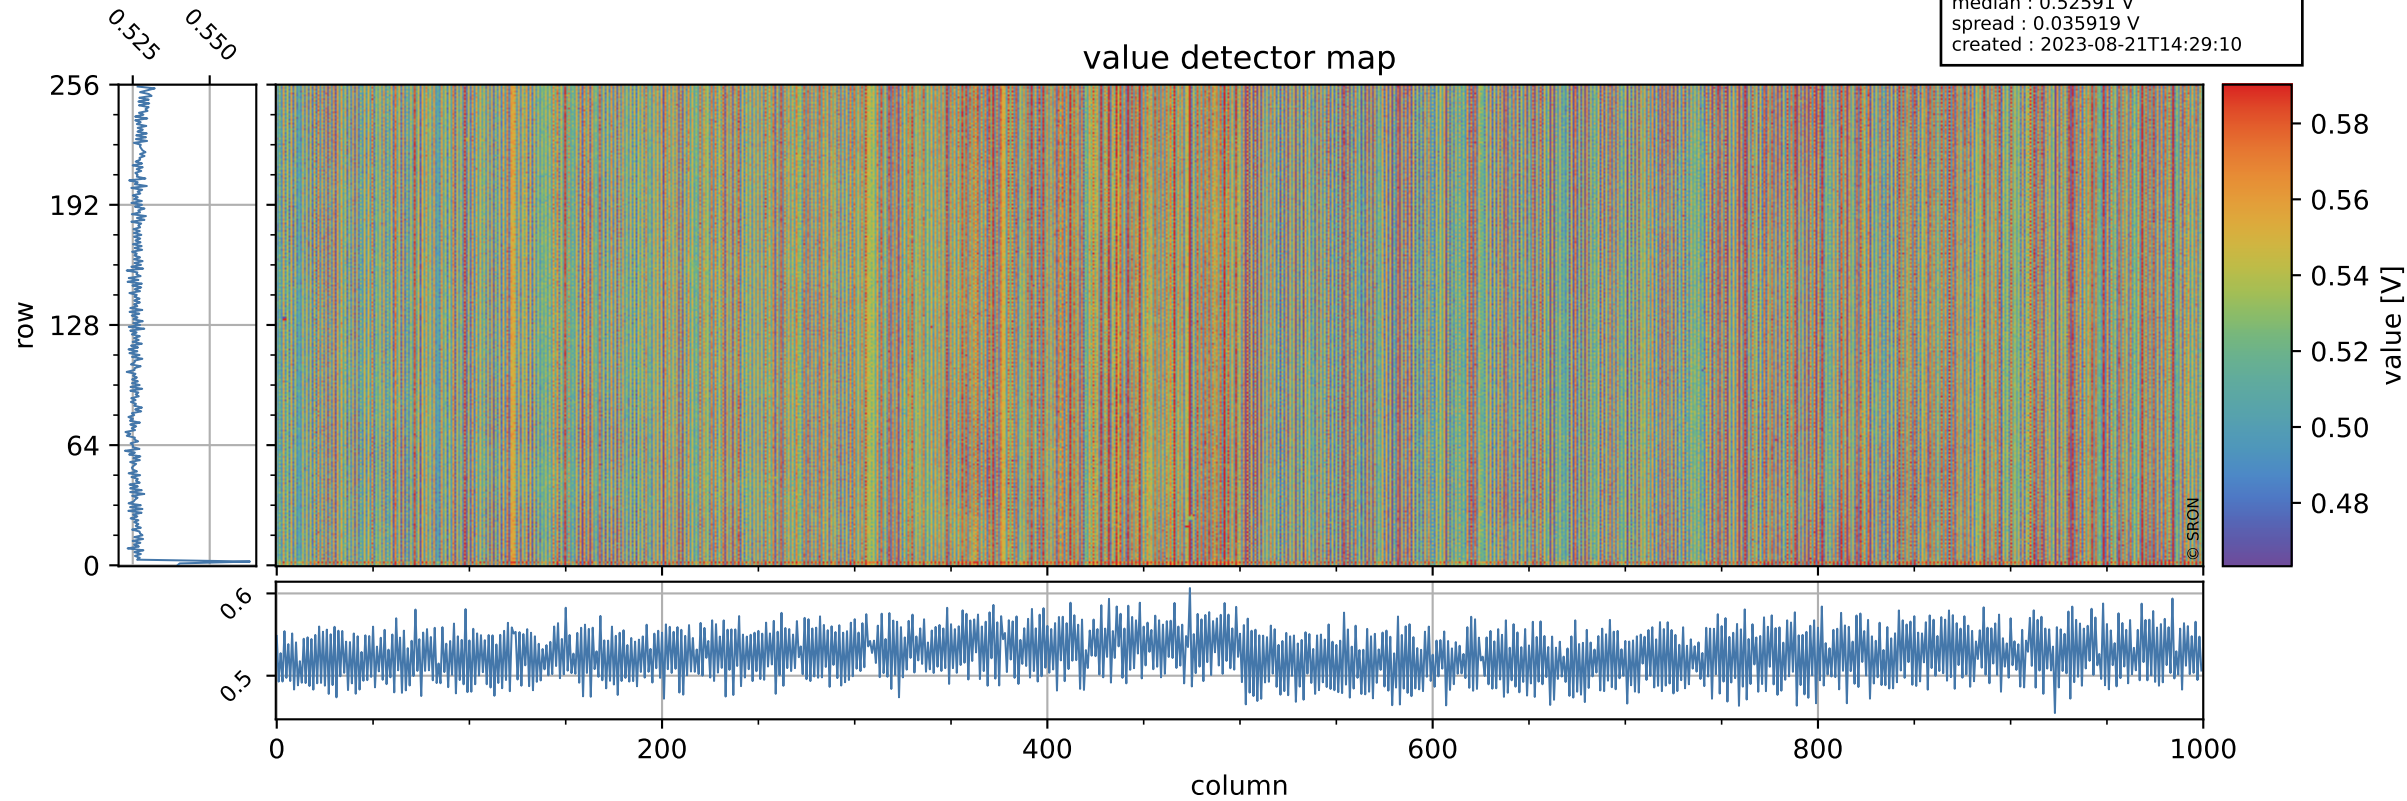

Tropomi SWIR offset (official)

orbits : 19 in [9427, 9472]
coverage : 2019-08-09 / 2019-08-12
median : 0.52591 V
spread : 0.035919 V
created : 2023-08-21T14:29:10

value detector map

Tropomi SWIR offset (official)

orbits : 19 in [9427, 9472]
coverage : 2019-08-09 / 2019-08-12
median : 30.702 μV
spread : 14.869 μV
created : 2023-08-21T14:29:11

Tropomi SWIR offset (official)

orbits : 19 in [9427, 9472]
coverage : 2019-08-09 / 2019-08-12
median : -0.11005 mV
spread : 0.35458 mV
created : 2023-08-21T14:29:11

value compared with SWIR offset CKD

Tropomi SWIR offset (official) ground-tracks of Sentinel-5P

orbits : 19 in [9427, 9472]
coverage : 2019-08-09 / 2019-08-12
created : 2023-08-21T14:29:11

Tropomi SWIR offset (official)

orbits : [2827, 9472]
coverage : 2018-04-30 / 2019-08-12
created : 2023-08-21T14:29:12

trend of detector median & temperatures