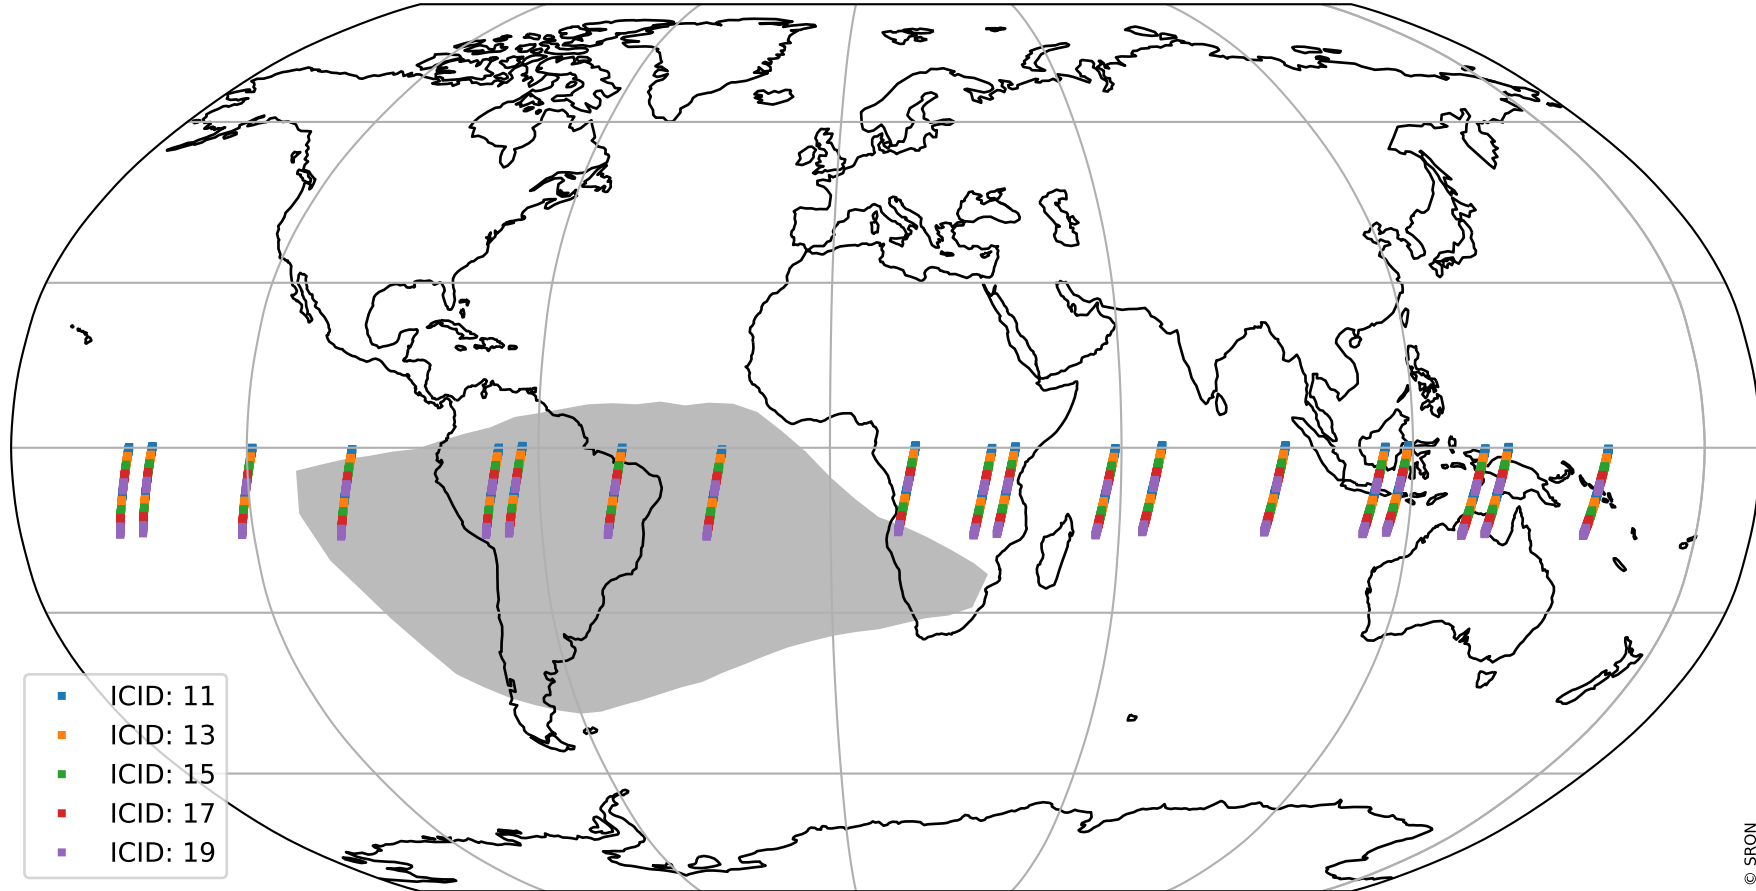

Tropomi SWIR offset (official)

orbits : 19 in [9427, 9472]
coverage : 2019-08-09 / 2019-08-12
median : 0.52591 V
spread : 0.035919 V
created : 2023-08-21T14:29:10

value detector map

Tropomi SWIR offset (official)

orbits : 19 in [9427, 9472]
coverage : 2019-08-09 / 2019-08-12
median : 30.702 μV
spread : 14.869 μV
created : 2023-08-21T14:29:11

Tropomi SWIR offset (official)

orbits : 19 in [9427, 9472]
coverage : 2019-08-09 / 2019-08-12
median : -0.11005 mV
spread : 0.35458 mV
created : 2023-08-21T14:29:11

value compared with SWIR offset CKD

Tropomi SWIR offset (official) ground-tracks of Sentinel-5P

orbits : 19 in [9427, 9472]
coverage : 2019-08-09 / 2019-08-12
created : 2023-08-21T14:29:11

Tropomi SWIR offset (official)

orbits : [2827, 9472]
coverage : 2018-04-30 / 2019-08-12
created : 2023-08-21T14:29:12

trend of detector median & temperatures