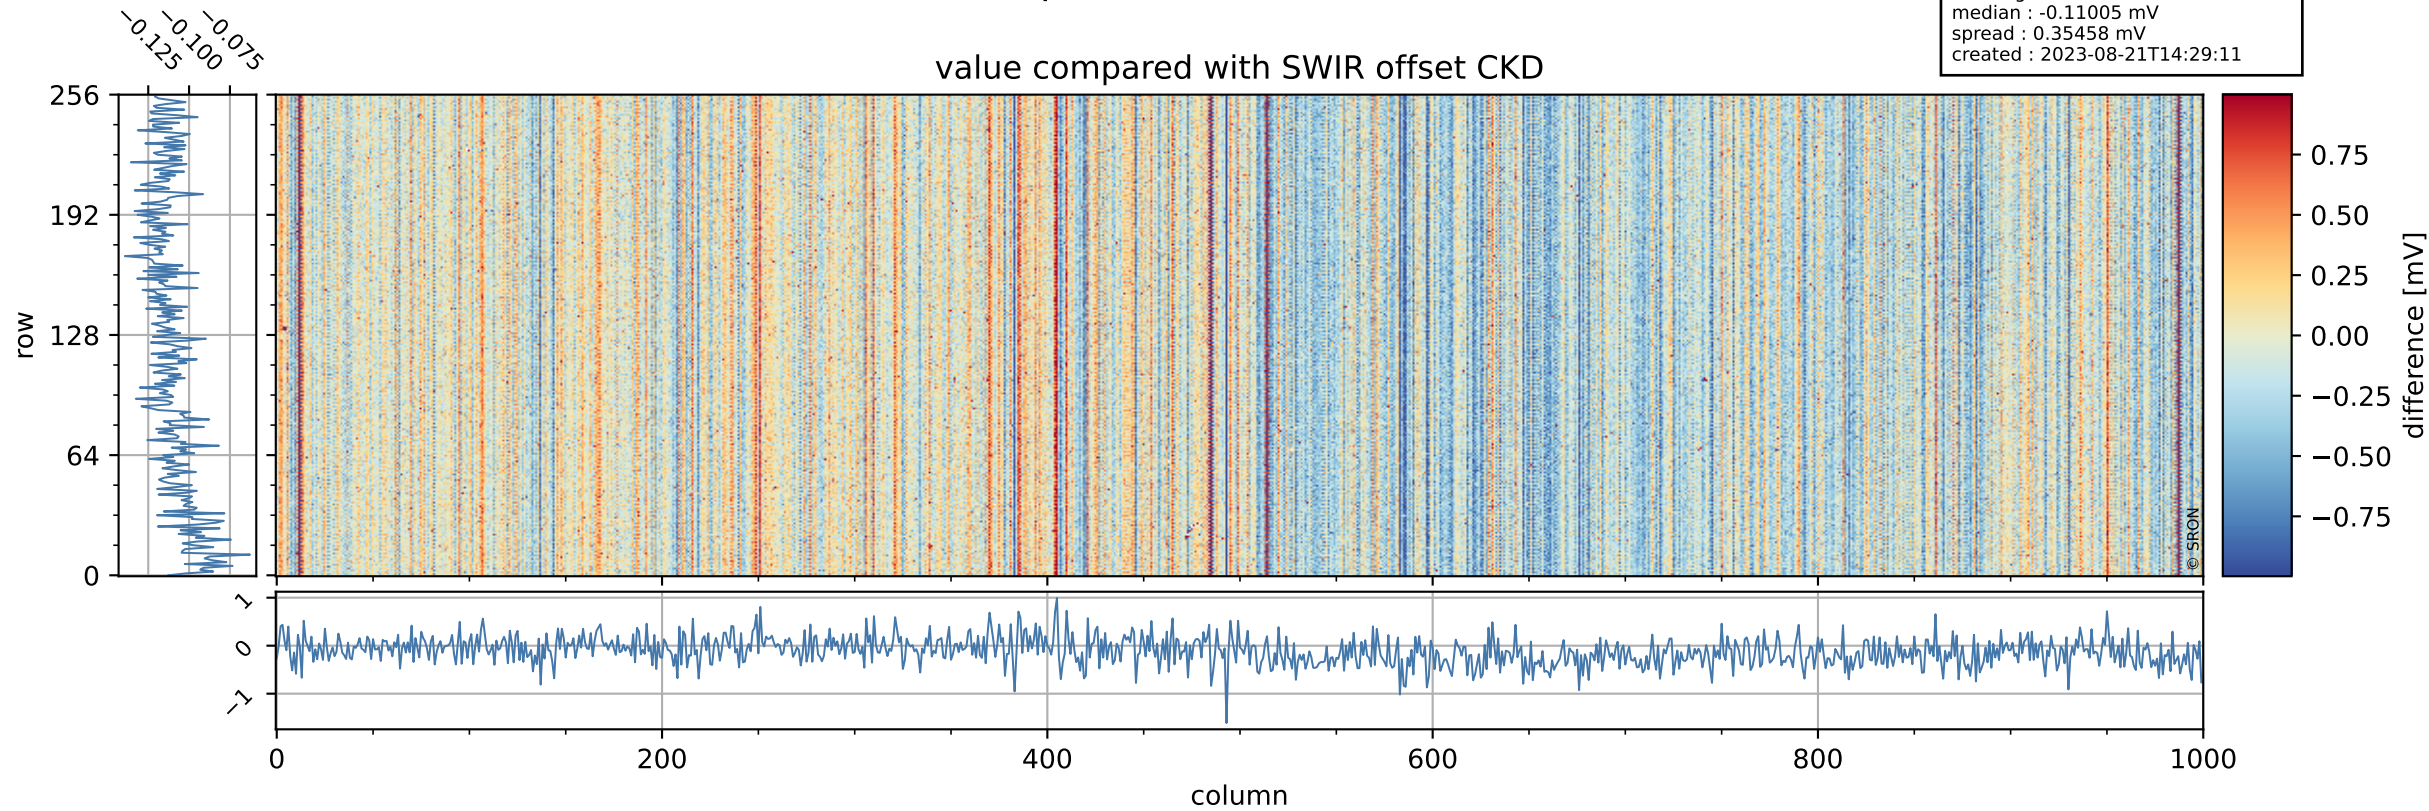

Tropomi SWIR offset (official)

orbits : 19 in [9427, 9472]
coverage : 2019-08-09 / 2019-08-12
median : 0.52591 V
spread : 0.035919 V
created : 2023-08-21T14:29:10

value detector map

Tropomi SWIR offset (official)

orbits : 19 in [9427, 9472]
coverage : 2019-08-09 / 2019-08-12
median : 30.702 μV
spread : 14.869 μV
created : 2023-08-21T14:29:11

Tropomi SWIR offset (official)

orbits : 19 in [9427, 9472]
coverage : 2019-08-09 / 2019-08-12
median : -0.11005 mV
spread : 0.35458 mV
created : 2023-08-21T14:29:11

value compared with SWIR offset CKD

Tropomi SWIR offset (official) ground-tracks of Sentinel-5P

orbits : 19 in [9427, 9472]
coverage : 2019-08-09 / 2019-08-12
created : 2023-08-21T14:29:11

Tropomi SWIR offset (official)

orbits : [2827, 9472]
coverage : 2018-04-30 / 2019-08-12
created : 2023-08-21T14:29:12

trend of detector median & temperatures