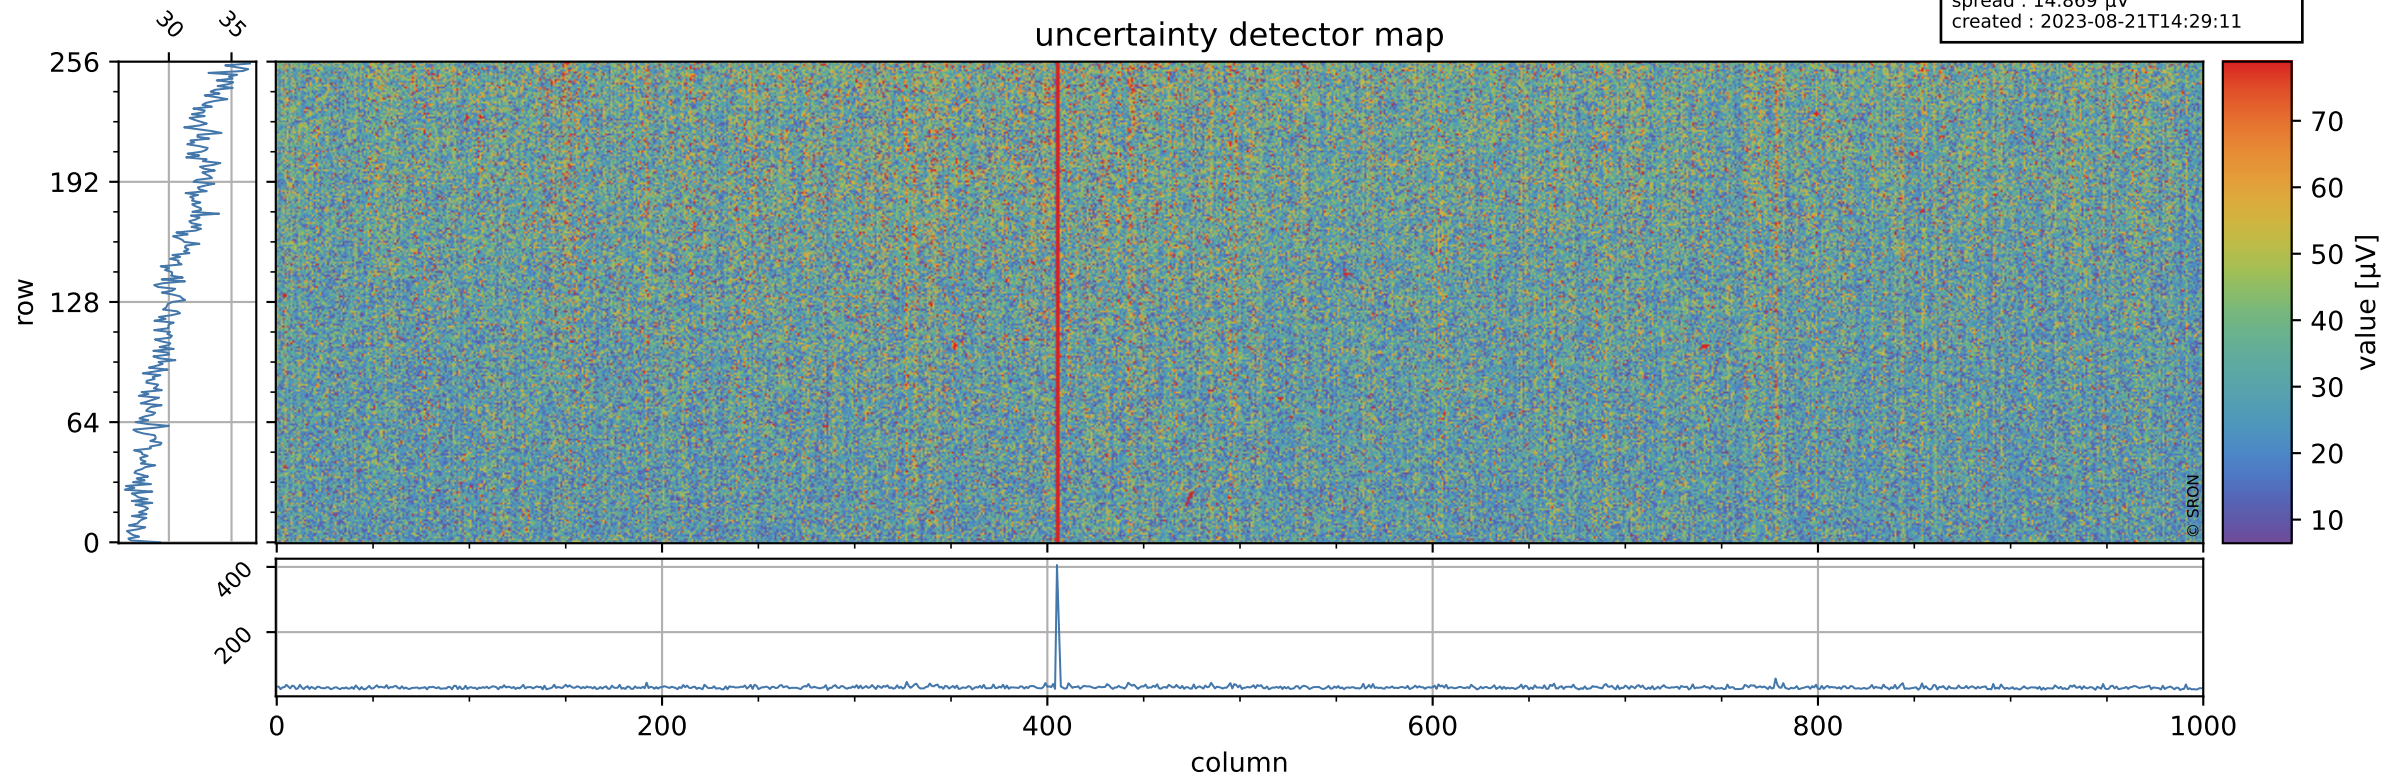

Tropomi SWIR offset (official)

orbits : 19 in [9427, 9472]
coverage : 2019-08-09 / 2019-08-12
median : 0.52591 V
spread : 0.035919 V
created : 2023-08-21T14:29:10

value detector map

Tropomi SWIR offset (official)

orbits : 19 in [9427, 9472]
coverage : 2019-08-09 / 2019-08-12
median : 30.702 μV
spread : 14.869 μV
created : 2023-08-21T14:29:11

Tropomi SWIR offset (official)

orbits : 19 in [9427, 9472]
coverage : 2019-08-09 / 2019-08-12
median : -0.11005 mV
spread : 0.35458 mV
created : 2023-08-21T14:29:11

value compared with SWIR offset CKD

Tropomi SWIR offset (official) ground-tracks of Sentinel-5P

orbits : 19 in [9427, 9472]
coverage : 2019-08-09 / 2019-08-12
created : 2023-08-21T14:29:11

Tropomi SWIR offset (official)

orbits : [2827, 9472]
coverage : 2018-04-30 / 2019-08-12
created : 2023-08-21T14:29:12

trend of detector median & temperatures