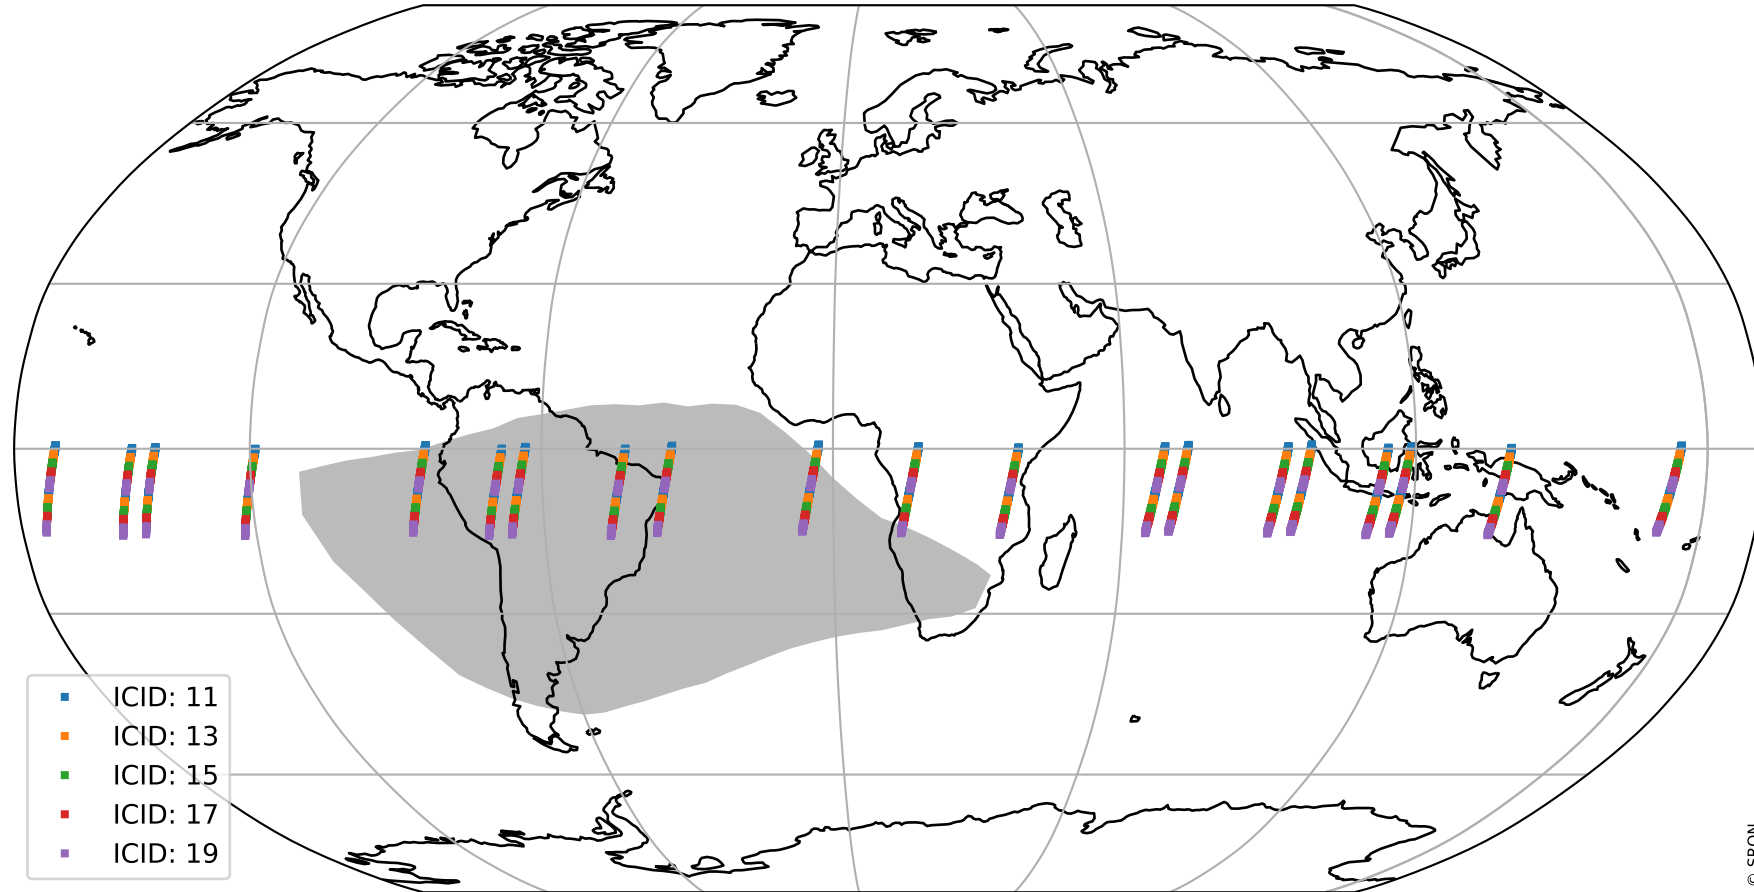

Tropomi SWIR offset (official)

orbits : 20 in [9442, 9487]
coverage : 2019-08-10 / 2019-08-13
median : 0.5259 V
spread : 0.03592 V
created : 2023-08-21T14:29:13

value detector map

Tropomi SWIR offset (official)

orbits : 20 in [9442, 9487]
coverage : 2019-08-10 / 2019-08-13
median : 30.064 μV
spread : 14.999 μV
created : 2023-08-21T14:29:13

Tropomi SWIR offset (official)

value compared with SWIR offset CKD

orbits : 20 in [9442, 9487]
coverage : 2019-08-10 / 2019-08-13
median : -0.11929 mV
spread : 0.35414 mV
created : 2023-08-21T14:29:14

Tropomi SWIR offset (official) ground-tracks of Sentinel-5P

orbits : 20 in [9442, 9487]
coverage : 2019-08-10 / 2019-08-13
created : 2023-08-21T14:29:14

Tropomi SWIR offset (official)

orbits : [2827, 9487]
coverage : 2018-04-30 / 2019-08-13
created : 2023-08-21T14:29:15

trend of detector median & temperatures