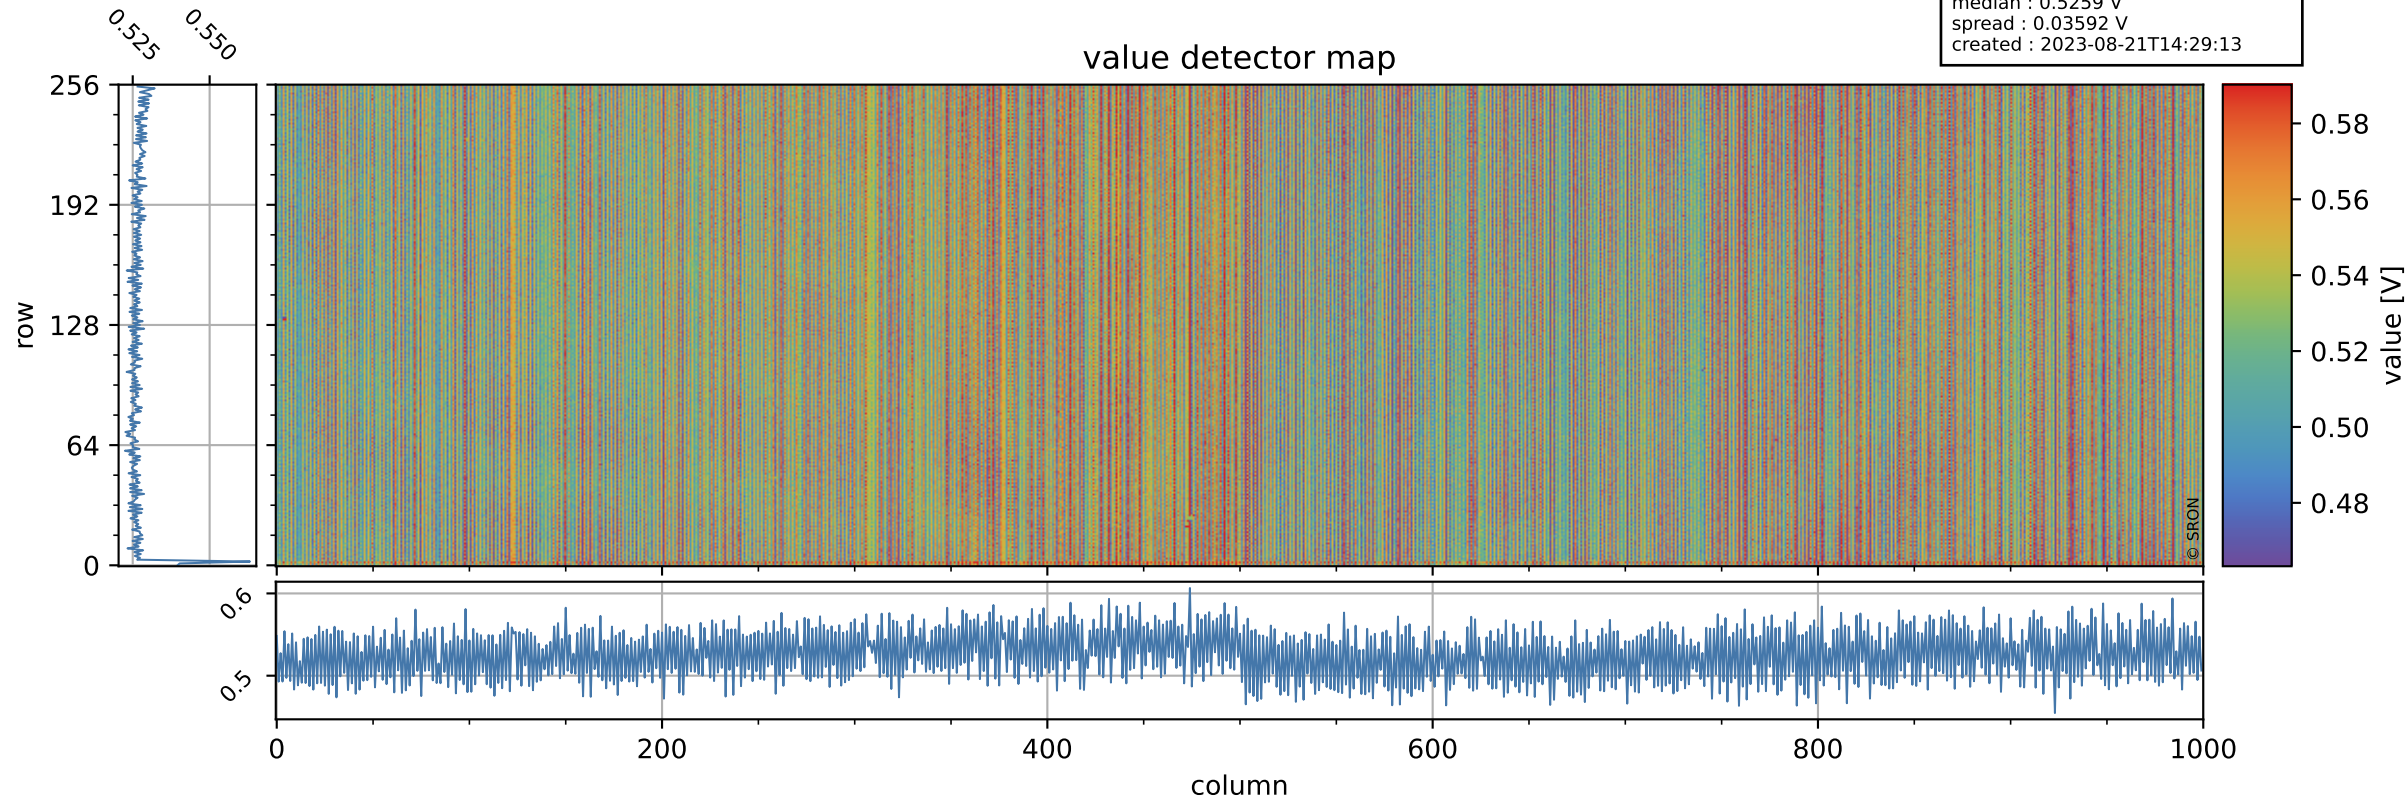

Tropomi SWIR offset (official)

orbits : 20 in [9442, 9487]
coverage : 2019-08-10 / 2019-08-13
median : 0.5259 V
spread : 0.03592 V
created : 2023-08-21T14:29:13

value detector map

Tropomi SWIR offset (official)

orbits : 20 in [9442, 9487]
coverage : 2019-08-10 / 2019-08-13
median : 30.064 μV
spread : 14.999 μV
created : 2023-08-21T14:29:13

Tropomi SWIR offset (official)

value compared with SWIR offset CKD

orbits : 20 in [9442, 9487]
coverage : 2019-08-10 / 2019-08-13
median : -0.11929 mV
spread : 0.35414 mV
created : 2023-08-21T14:29:14

Tropomi SWIR offset (official) ground-tracks of Sentinel-5P

orbits : 20 in [9442, 9487]
coverage : 2019-08-10 / 2019-08-13
created : 2023-08-21T14:29:14

Tropomi SWIR offset (official)

orbits : [2827, 9487]
coverage : 2018-04-30 / 2019-08-13
created : 2023-08-21T14:29:15

trend of detector median & temperatures