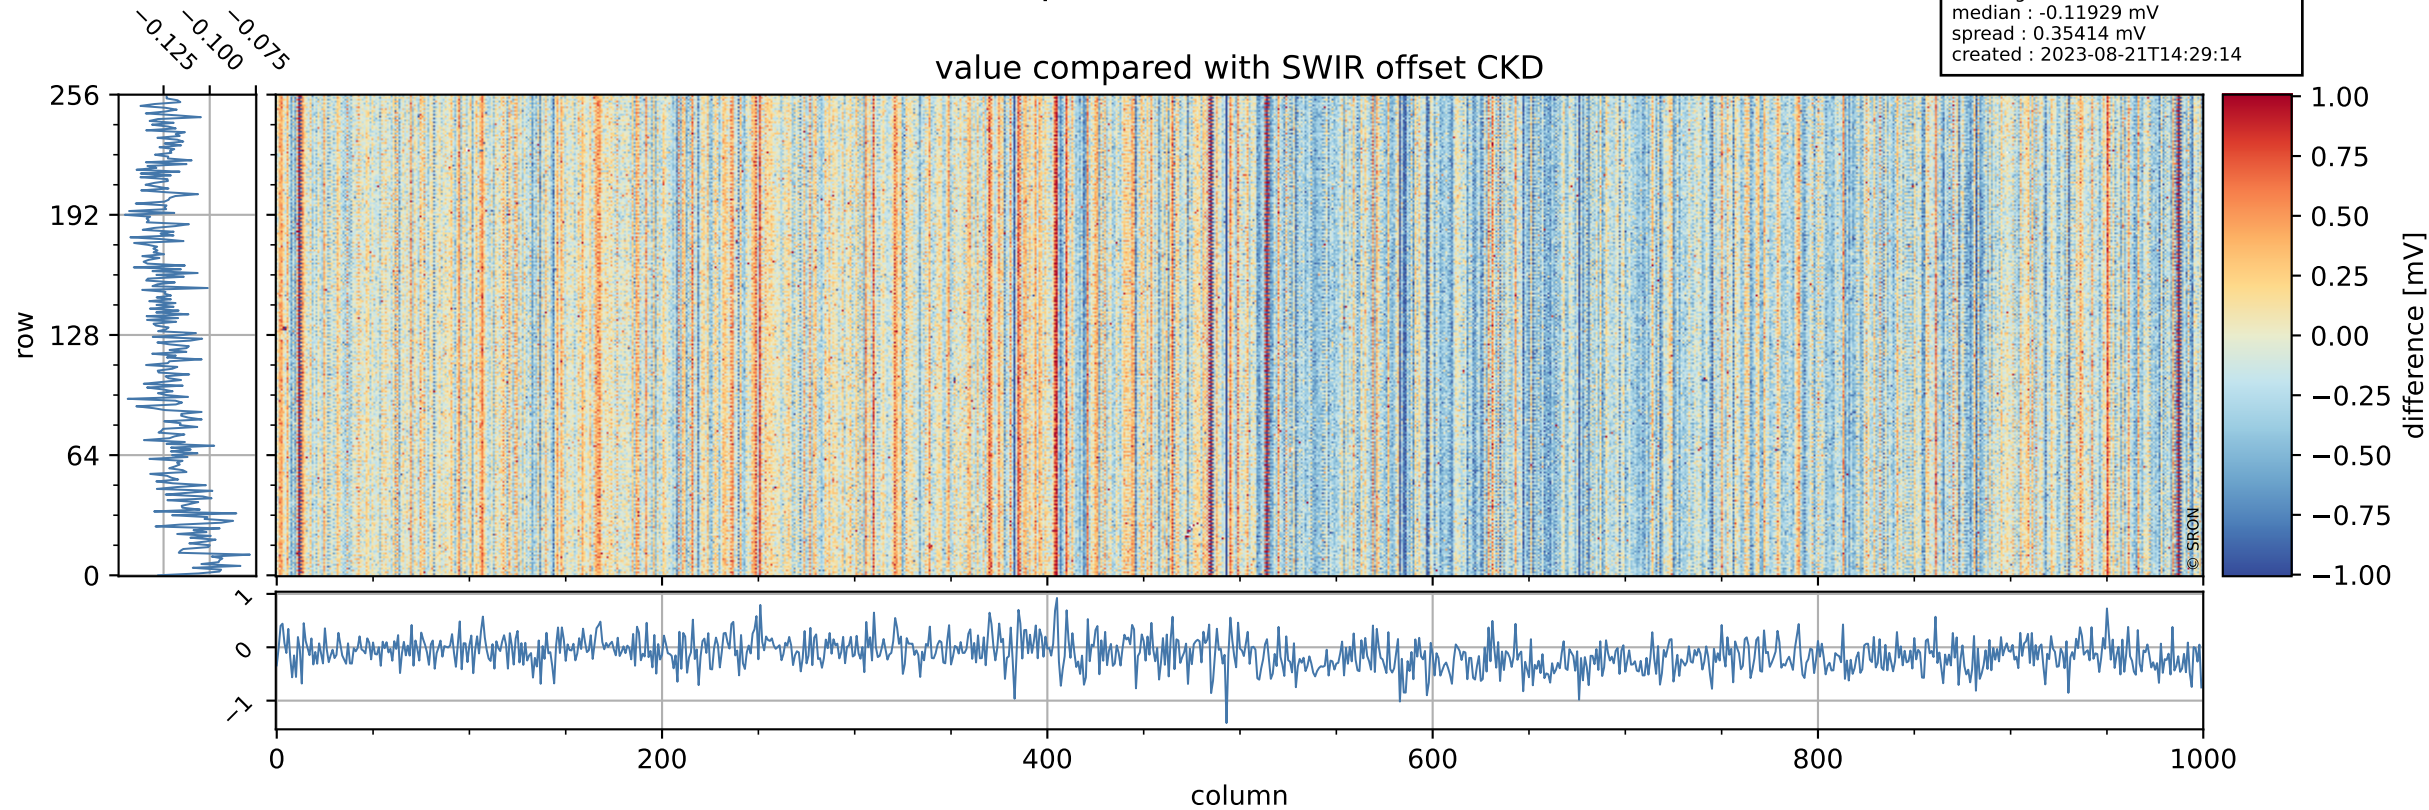

Tropomi SWIR offset (official)

orbits : 20 in [9442, 9487]
coverage : 2019-08-10 / 2019-08-13
median : 0.5259 V
spread : 0.03592 V
created : 2023-08-21T14:29:13

value detector map

Tropomi SWIR offset (official)

orbits : 20 in [9442, 9487]
coverage : 2019-08-10 / 2019-08-13
median : 30.064 μV
spread : 14.999 μV
created : 2023-08-21T14:29:13

Tropomi SWIR offset (official)

value compared with SWIR offset CKD

orbits : 20 in [9442, 9487]
coverage : 2019-08-10 / 2019-08-13
median : -0.11929 mV
spread : 0.35414 mV
created : 2023-08-21T14:29:14

Tropomi SWIR offset (official) ground-tracks of Sentinel-5P

orbits : 20 in [9442, 9487]
coverage : 2019-08-10 / 2019-08-13
created : 2023-08-21T14:29:14

Tropomi SWIR offset (official)

orbits : [2827, 9487]
coverage : 2018-04-30 / 2019-08-13
created : 2023-08-21T14:29:15

trend of detector median & temperatures