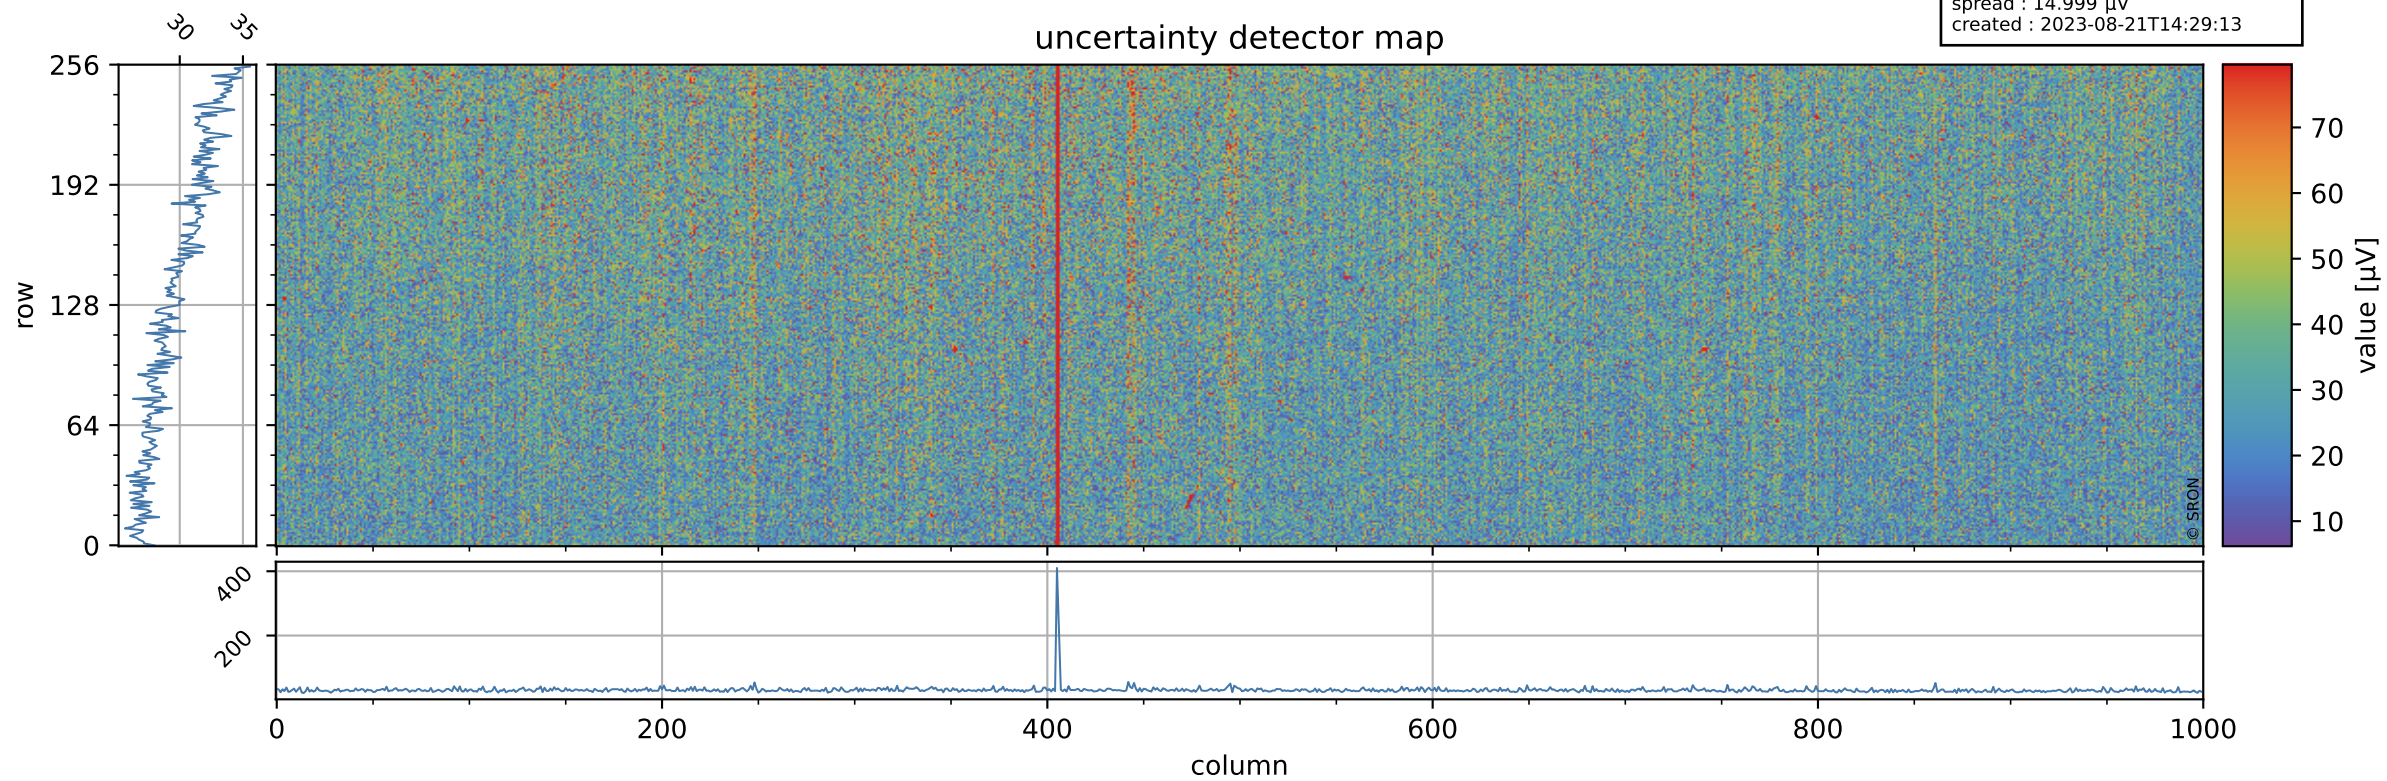

Tropomi SWIR offset (official)

orbits : 20 in [9442, 9487]
coverage : 2019-08-10 / 2019-08-13
median : 0.5259 V
spread : 0.03592 V
created : 2023-08-21T14:29:13

value detector map

Tropomi SWIR offset (official)

orbits : 20 in [9442, 9487]
coverage : 2019-08-10 / 2019-08-13
median : 30.064 μV
spread : 14.999 μV
created : 2023-08-21T14:29:13

Tropomi SWIR offset (official)

value compared with SWIR offset CKD

orbits : 20 in [9442, 9487]
coverage : 2019-08-10 / 2019-08-13
median : -0.11929 mV
spread : 0.35414 mV
created : 2023-08-21T14:29:14

Tropomi SWIR offset (official) ground-tracks of Sentinel-5P

orbits : 20 in [9442, 9487]
coverage : 2019-08-10 / 2019-08-13
created : 2023-08-21T14:29:14

Tropomi SWIR offset (official)

orbits : [2827, 9487]
coverage : 2018-04-30 / 2019-08-13
created : 2023-08-21T14:29:15

trend of detector median & temperatures