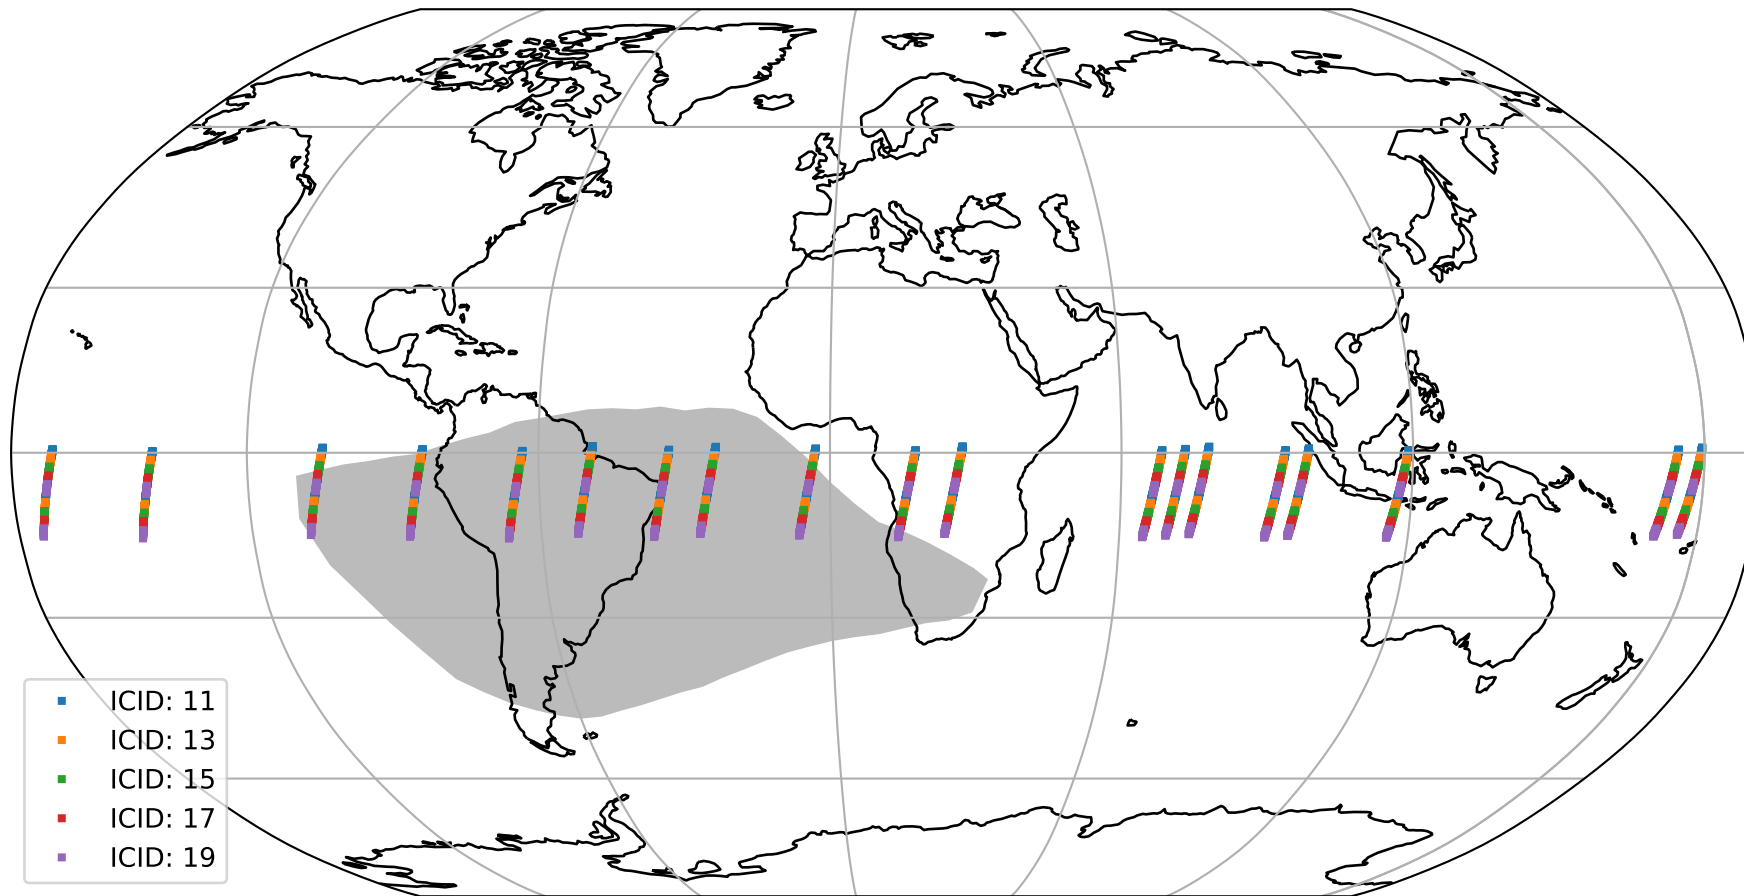

Tropomi SWIR offset (official)

orbits : 19 in [9457, 9502]
coverage : 2019-08-11 / 2019-08-14
median : 0.5259 V
spread : 0.03592 V
created : 2023-08-21T14:29:16

value detector map

Tropomi SWIR offset (official)

orbits : 19 in [9457, 9502]
coverage : 2019-08-11 / 2019-08-14
median : 30.841 μV
spread : 15.262 μV
created : 2023-08-21T14:29:16

Tropomi SWIR offset (official)

value compared with SWIR offset CKD

orbits : 19 in [9457, 9502]
coverage : 2019-08-11 / 2019-08-14
median : -0.11705 mV
spread : 0.3555 mV
created : 2023-08-21T14:29:17

Tropomi SWIR offset (official) ground-tracks of Sentinel-5P

orbits : 19 in [9457, 9502]
coverage : 2019-08-11 / 2019-08-14
created : 2023-08-21T14:29:17

Tropomi SWIR offset (official)

orbits : [2827, 9502]
coverage : 2018-04-30 / 2019-08-14
created : 2023-08-21T14:29:18

trend of detector median & temperatures