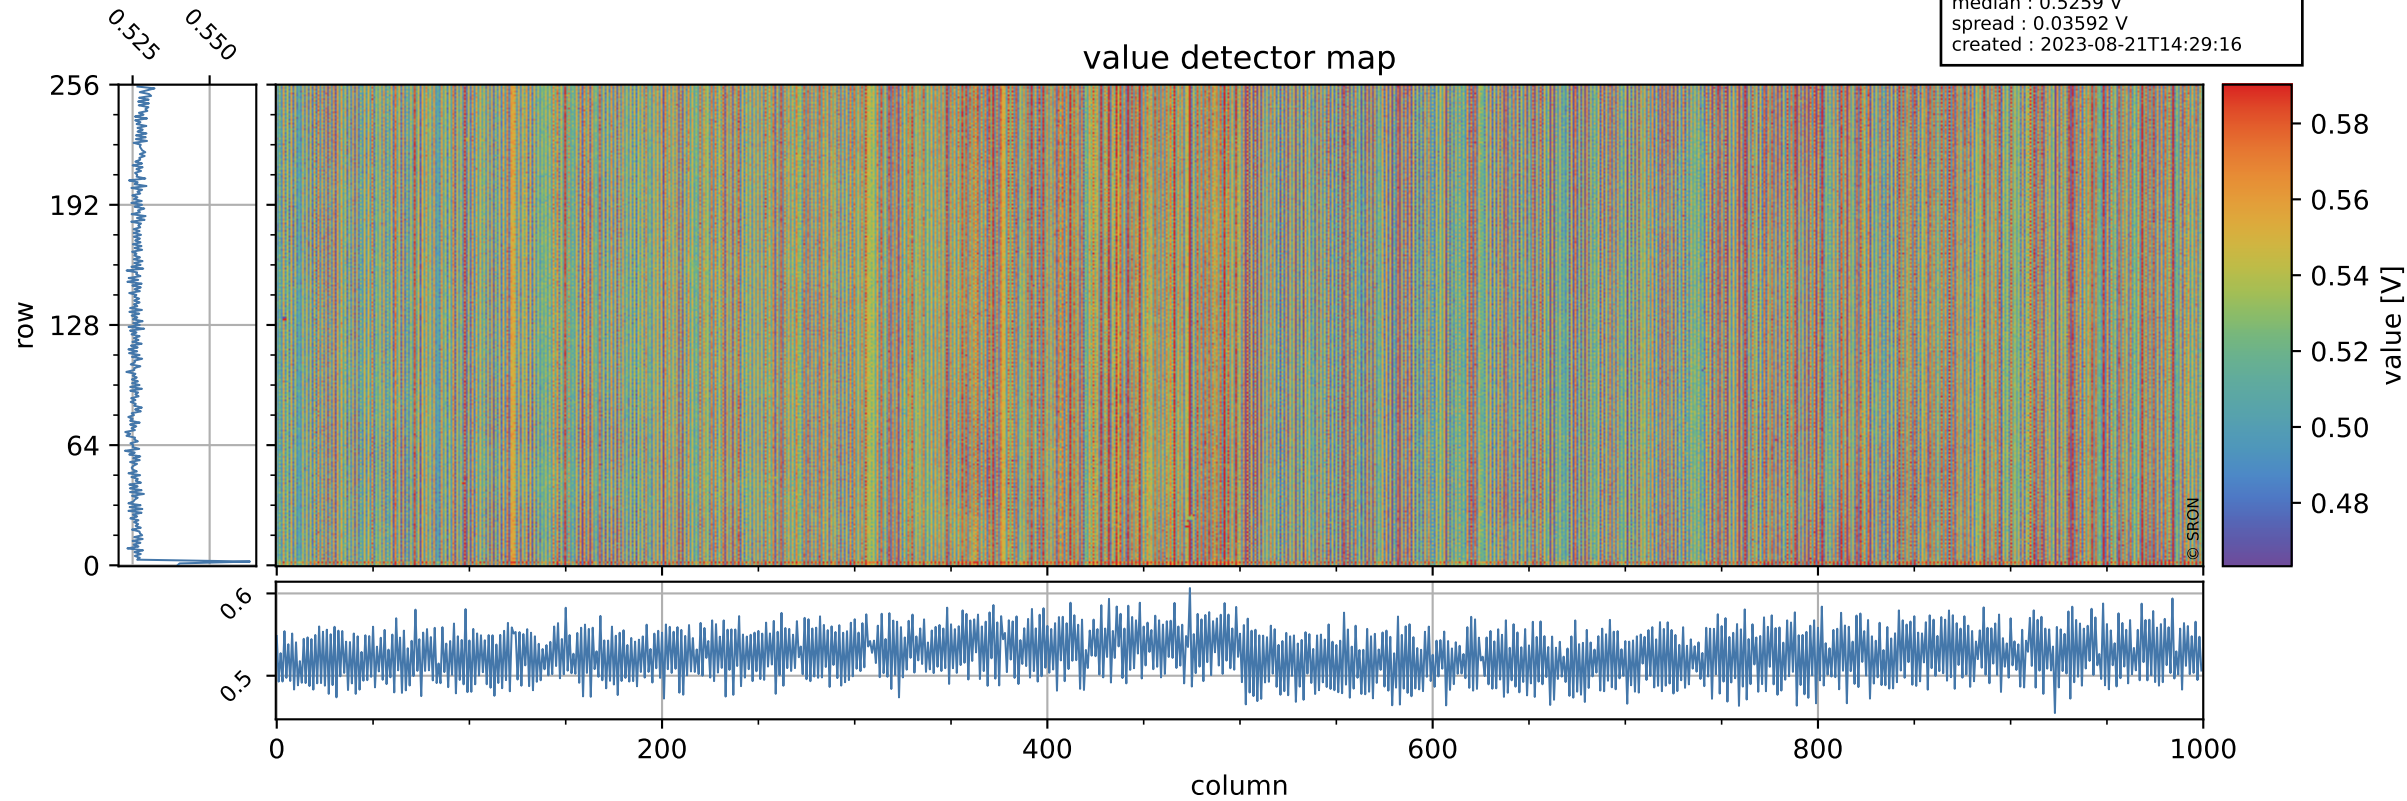

Tropomi SWIR offset (official)

orbits : 19 in [9457, 9502]
coverage : 2019-08-11 / 2019-08-14
median : 0.5259 V
spread : 0.03592 V
created : 2023-08-21T14:29:16

value detector map

Tropomi SWIR offset (official)

orbits : 19 in [9457, 9502]
coverage : 2019-08-11 / 2019-08-14
median : 30.841 μV
spread : 15.262 μV
created : 2023-08-21T14:29:16

Tropomi SWIR offset (official)

value compared with SWIR offset CKD

orbits : 19 in [9457, 9502]
coverage : 2019-08-11 / 2019-08-14
median : -0.11705 mV
spread : 0.3555 mV
created : 2023-08-21T14:29:17

Tropomi SWIR offset (official) ground-tracks of Sentinel-5P

orbits : 19 in [9457, 9502]
coverage : 2019-08-11 / 2019-08-14
created : 2023-08-21T14:29:17

Tropomi SWIR offset (official)

orbits : [2827, 9502]
coverage : 2018-04-30 / 2019-08-14
created : 2023-08-21T14:29:18

trend of detector median & temperatures