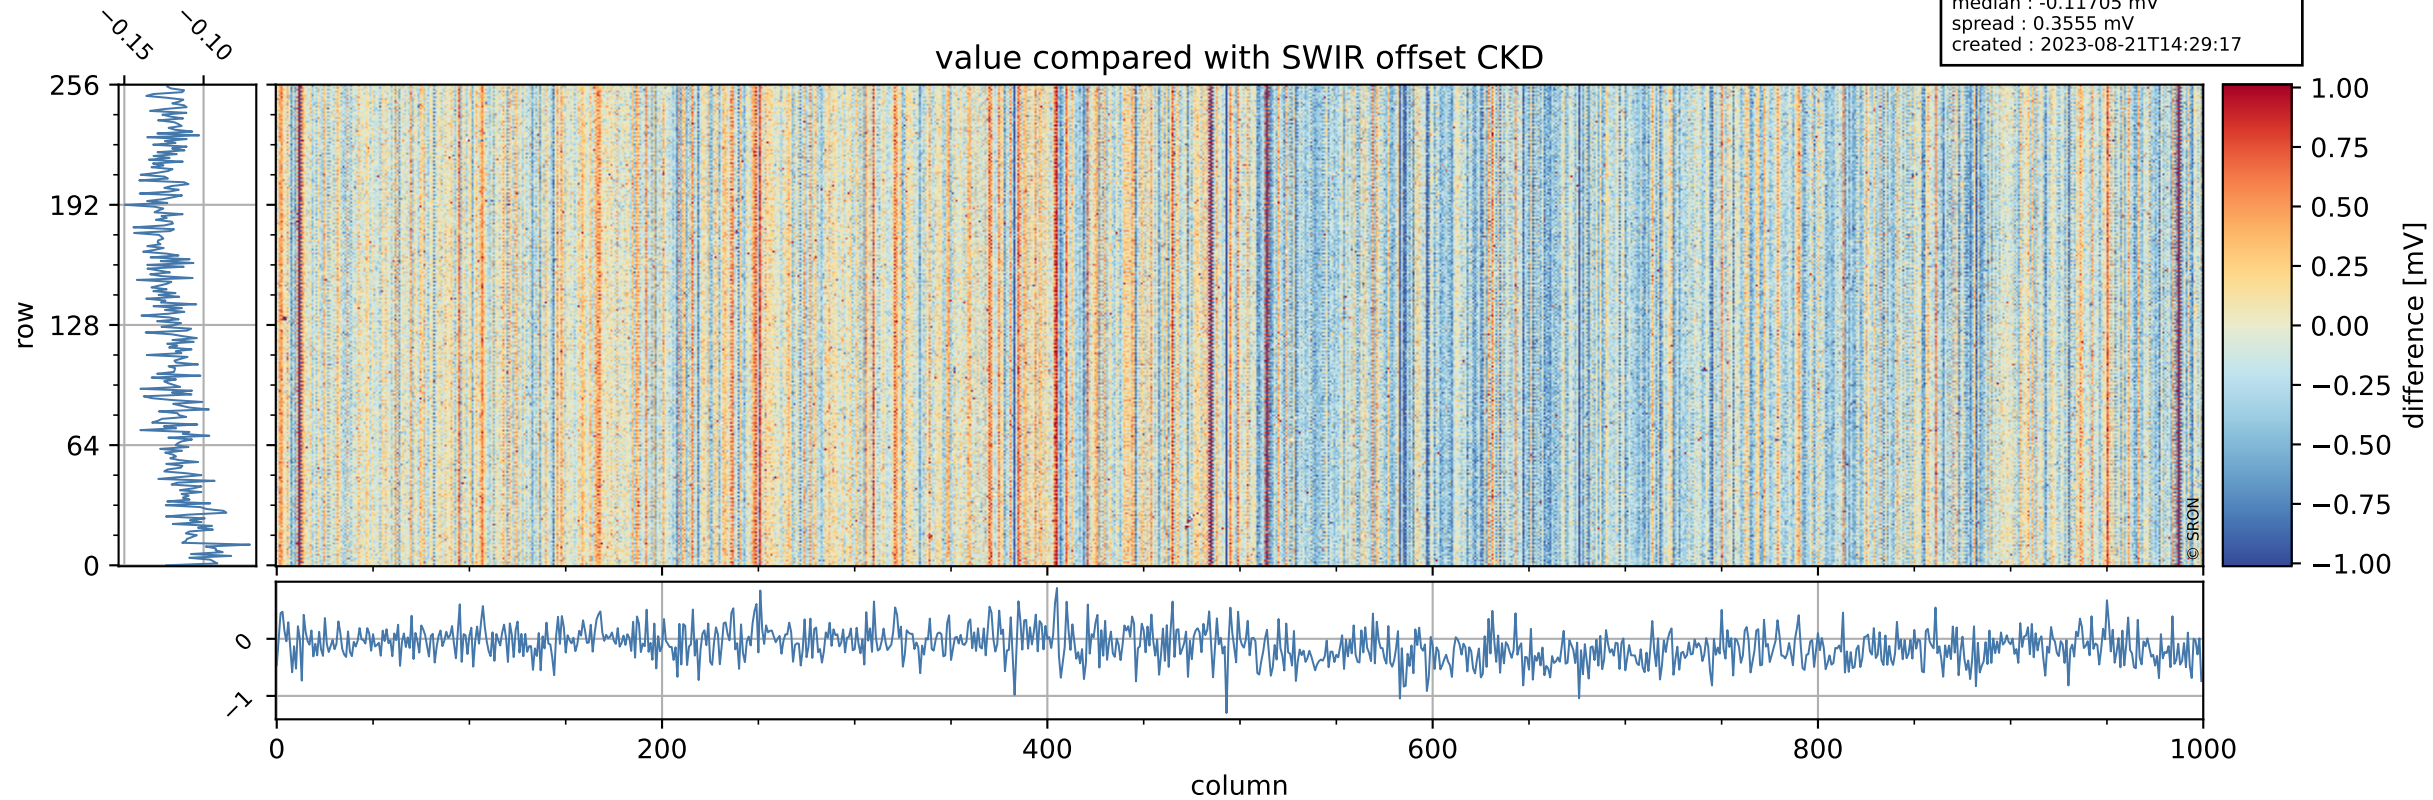

Tropomi SWIR offset (official)

orbits : 19 in [9457, 9502]
coverage : 2019-08-11 / 2019-08-14
median : 0.5259 V
spread : 0.03592 V
created : 2023-08-21T14:29:16

value detector map

Tropomi SWIR offset (official)

orbits : 19 in [9457, 9502]
coverage : 2019-08-11 / 2019-08-14
median : 30.841 μV
spread : 15.262 μV
created : 2023-08-21T14:29:16

Tropomi SWIR offset (official)

value compared with SWIR offset CKD

orbits : 19 in [9457, 9502]
coverage : 2019-08-11 / 2019-08-14
median : -0.11705 mV
spread : 0.3555 mV
created : 2023-08-21T14:29:17

Tropomi SWIR offset (official) ground-tracks of Sentinel-5P

orbits : 19 in [9457, 9502]
coverage : 2019-08-11 / 2019-08-14
created : 2023-08-21T14:29:17

Tropomi SWIR offset (official)

orbits : [2827, 9502]
coverage : 2018-04-30 / 2019-08-14
created : 2023-08-21T14:29:18

trend of detector median & temperatures