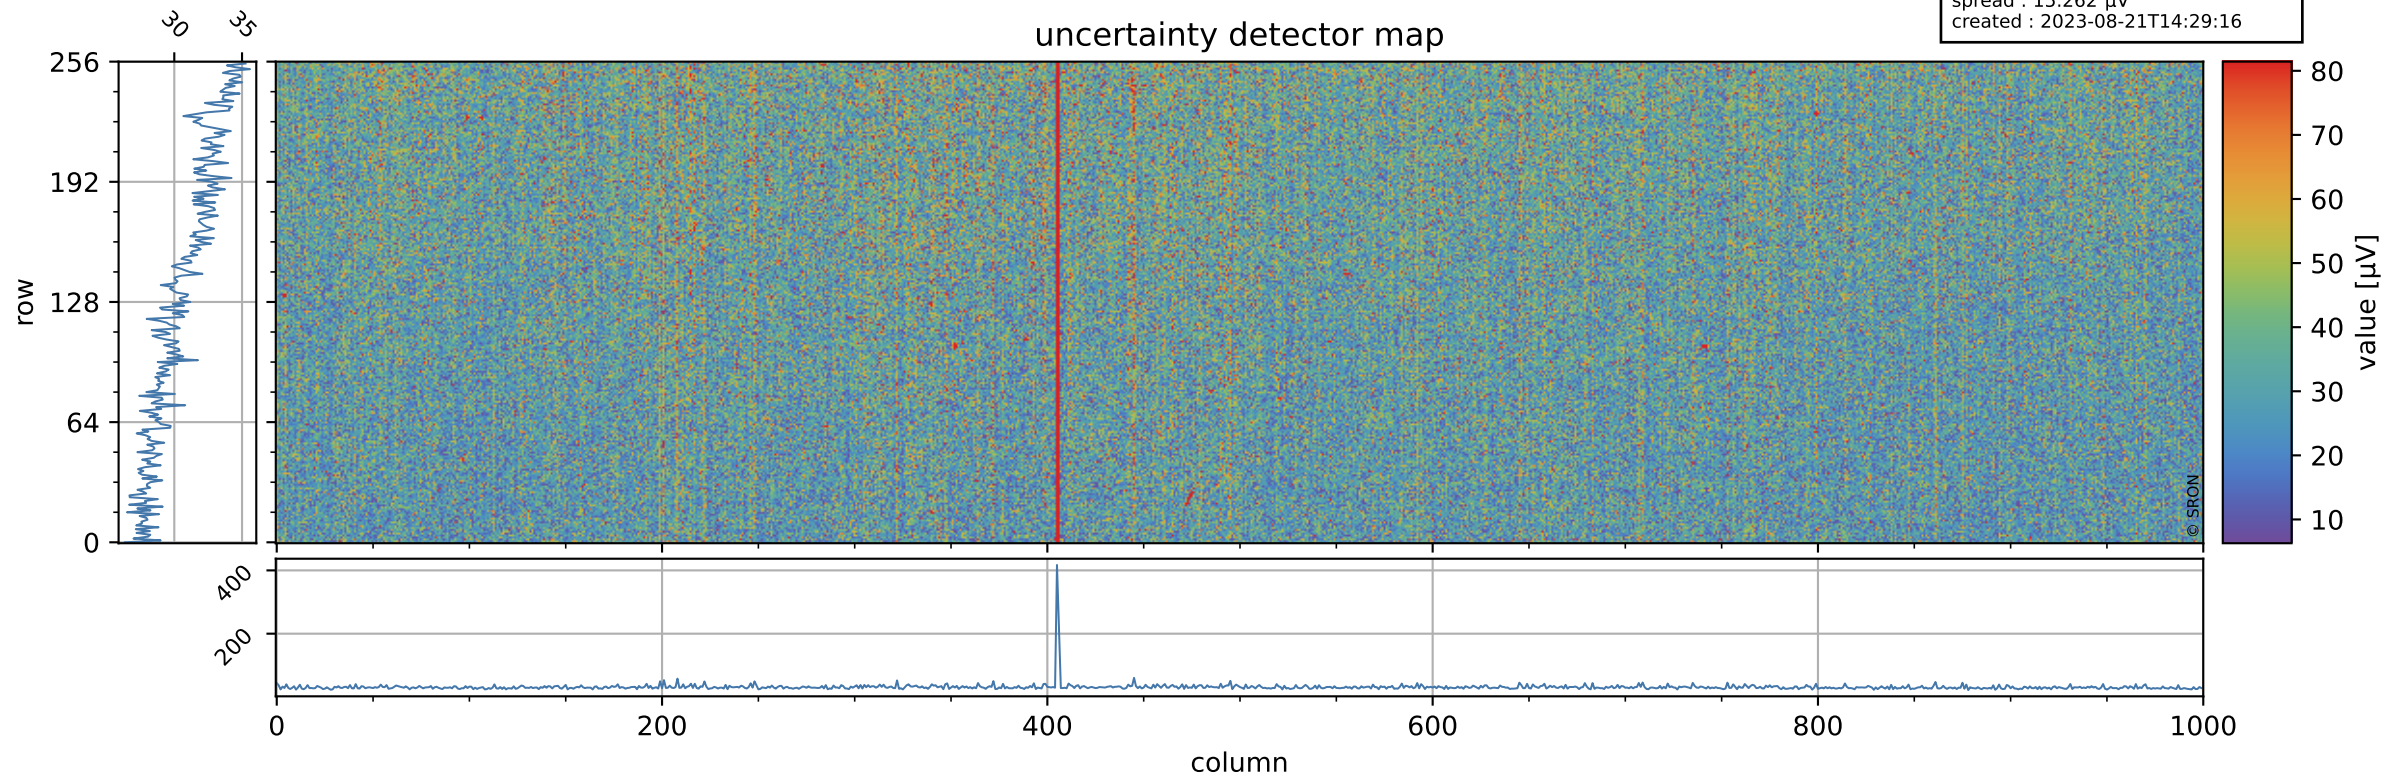

Tropomi SWIR offset (official)

orbits : 19 in [9457, 9502]
coverage : 2019-08-11 / 2019-08-14
median : 0.5259 V
spread : 0.03592 V
created : 2023-08-21T14:29:16

value detector map

Tropomi SWIR offset (official)

orbits : 19 in [9457, 9502]
coverage : 2019-08-11 / 2019-08-14
median : 30.841 μV
spread : 15.262 μV
created : 2023-08-21T14:29:16

Tropomi SWIR offset (official)

value compared with SWIR offset CKD

orbits : 19 in [9457, 9502]
coverage : 2019-08-11 / 2019-08-14
median : -0.11705 mV
spread : 0.3555 mV
created : 2023-08-21T14:29:17

Tropomi SWIR offset (official) ground-tracks of Sentinel-5P

orbits : 19 in [9457, 9502]
coverage : 2019-08-11 / 2019-08-14
created : 2023-08-21T14:29:17

Tropomi SWIR offset (official)

orbits : [2827, 9502]
coverage : 2018-04-30 / 2019-08-14
created : 2023-08-21T14:29:18

trend of detector median & temperatures