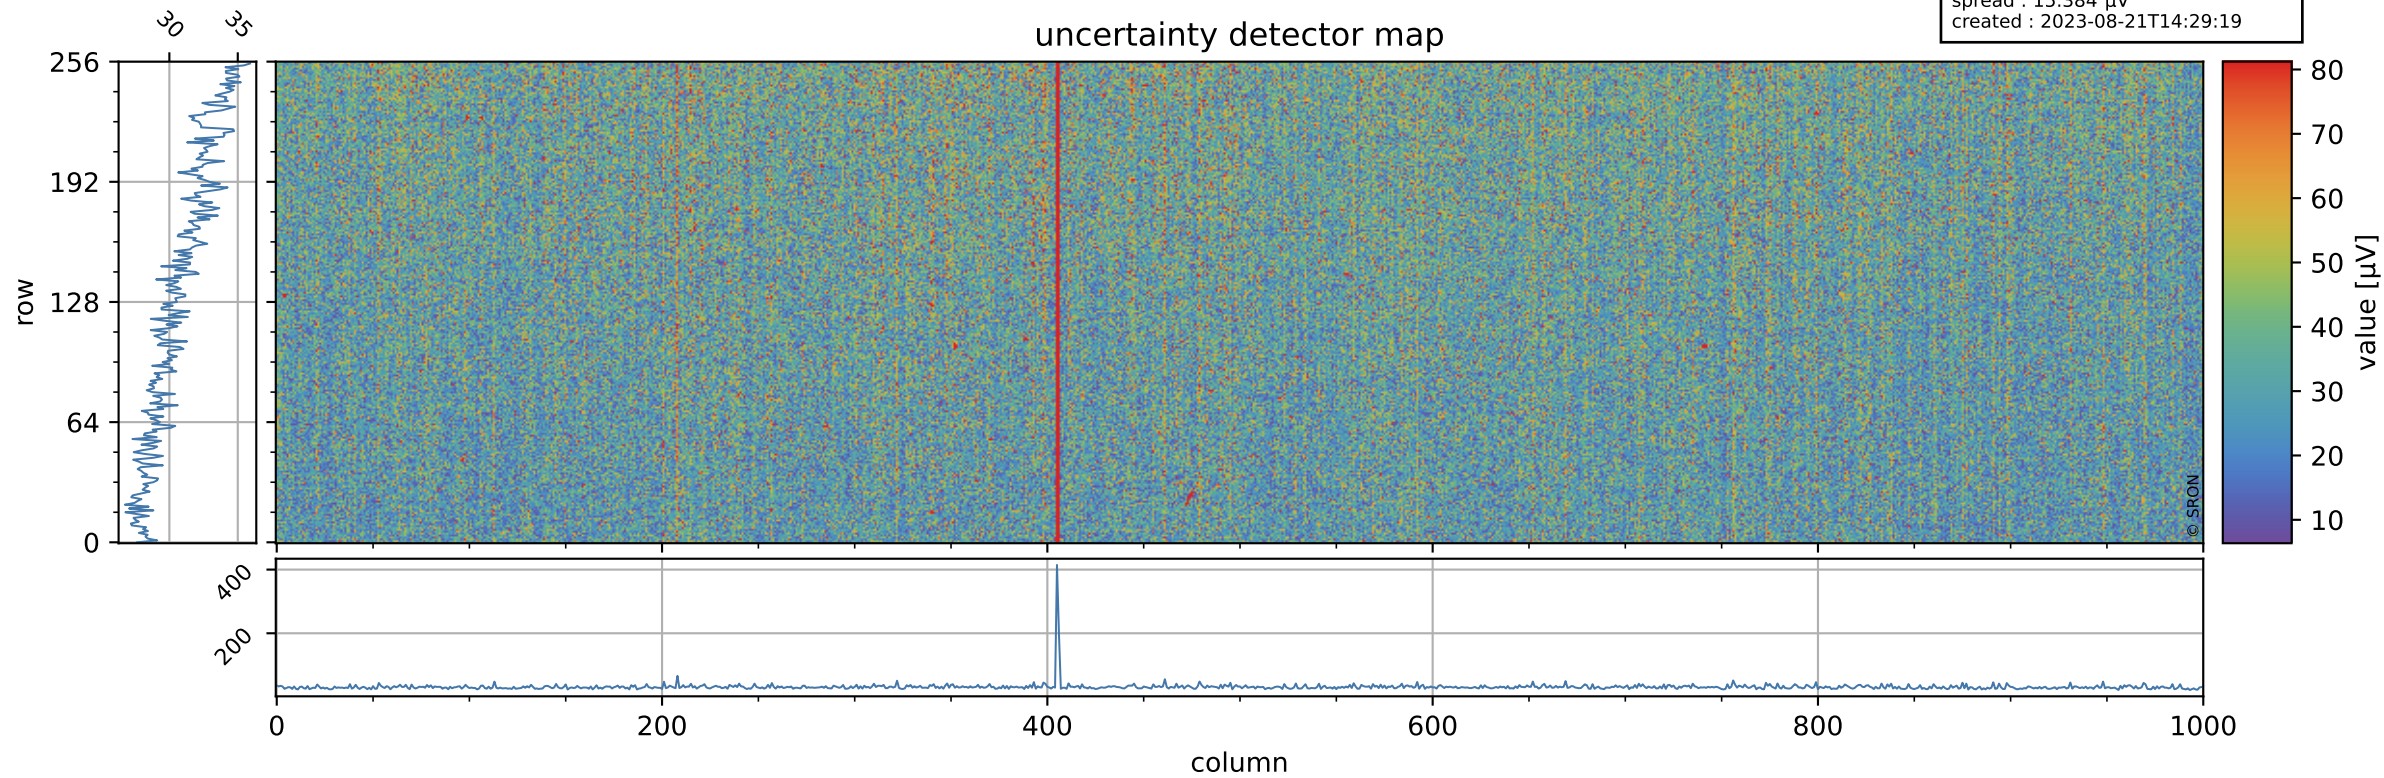

Tropomi SWIR offset (official)

orbits : 19 in [9472, 9517]
coverage : 2019-08-12 / 2019-08-15
median : 0.5259 V
spread : 0.035918 V
created : 2023-08-21T14:29:18

value detector map

Tropomi SWIR offset (official)

orbits : 19 in [9472, 9517]
coverage : 2019-08-12 / 2019-08-15
median : 31.068 μV
spread : 15.384 μV
created : 2023-08-21T14:29:19

Tropomi SWIR offset (official)

value compared with SWIR offset CKD

orbits : 19 in [9472, 9517]
coverage : 2019-08-12 / 2019-08-15
median : -0.11575 mV
spread : 0.35577 mV
created : 2023-08-21T14:29:19

Tropomi SWIR offset (official) ground-tracks of Sentinel-5P

orbits : 19 in [9472, 9517]
coverage : 2019-08-12 / 2019-08-15
created : 2023-08-21T14:29:20

Tropomi SWIR offset (official)

orbits : [2827, 9517]
coverage : 2018-04-30 / 2019-08-15
created : 2023-08-21T14:29:20

trend of detector median & temperatures