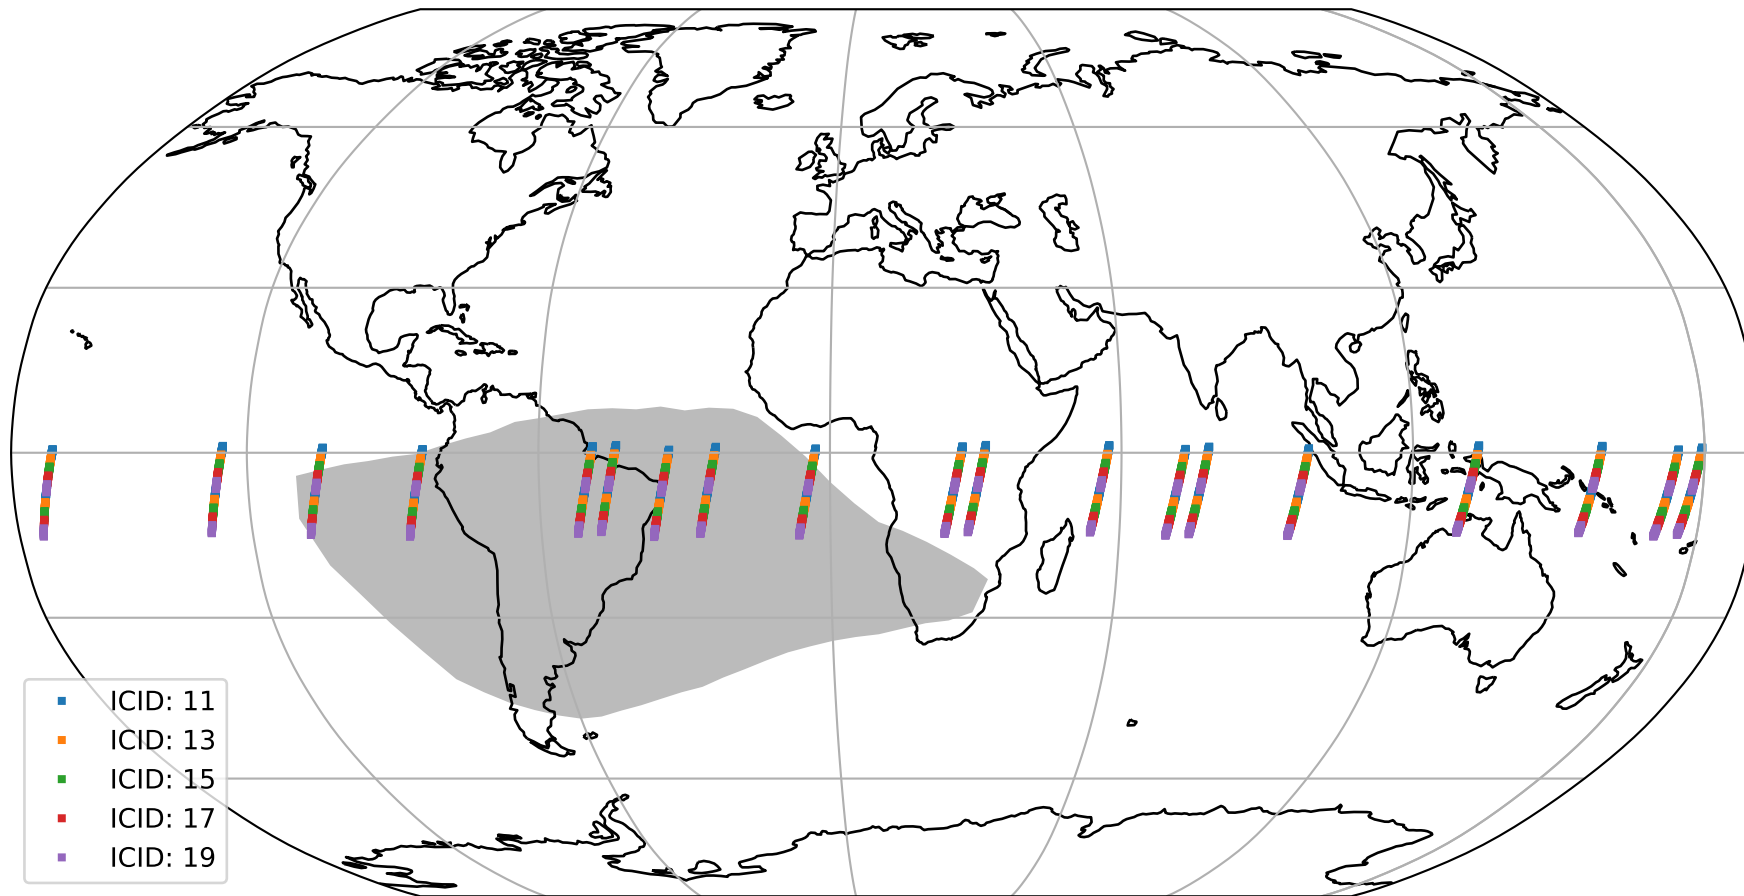

Tropomi SWIR offset (official)

orbits : 19 in [9472, 9517]
coverage : 2019-08-12 / 2019-08-15
median : 0.5259 V
spread : 0.035918 V
created : 2023-08-21T14:29:18

value detector map

Tropomi SWIR offset (official)

orbits : 19 in [9472, 9517]
coverage : 2019-08-12 / 2019-08-15
median : 31.068 μV
spread : 15.384 μV
created : 2023-08-21T14:29:19

Tropomi SWIR offset (official)

value compared with SWIR offset CKD

orbits : 19 in [9472, 9517]
coverage : 2019-08-12 / 2019-08-15
median : -0.11575 mV
spread : 0.35577 mV
created : 2023-08-21T14:29:19

Tropomi SWIR offset (official) ground-tracks of Sentinel-5P

orbits : 19 in [9472, 9517]
coverage : 2019-08-12 / 2019-08-15
created : 2023-08-21T14:29:20

Tropomi SWIR offset (official)

orbits : [2827, 9517]
coverage : 2018-04-30 / 2019-08-15
created : 2023-08-21T14:29:20

trend of detector median & temperatures