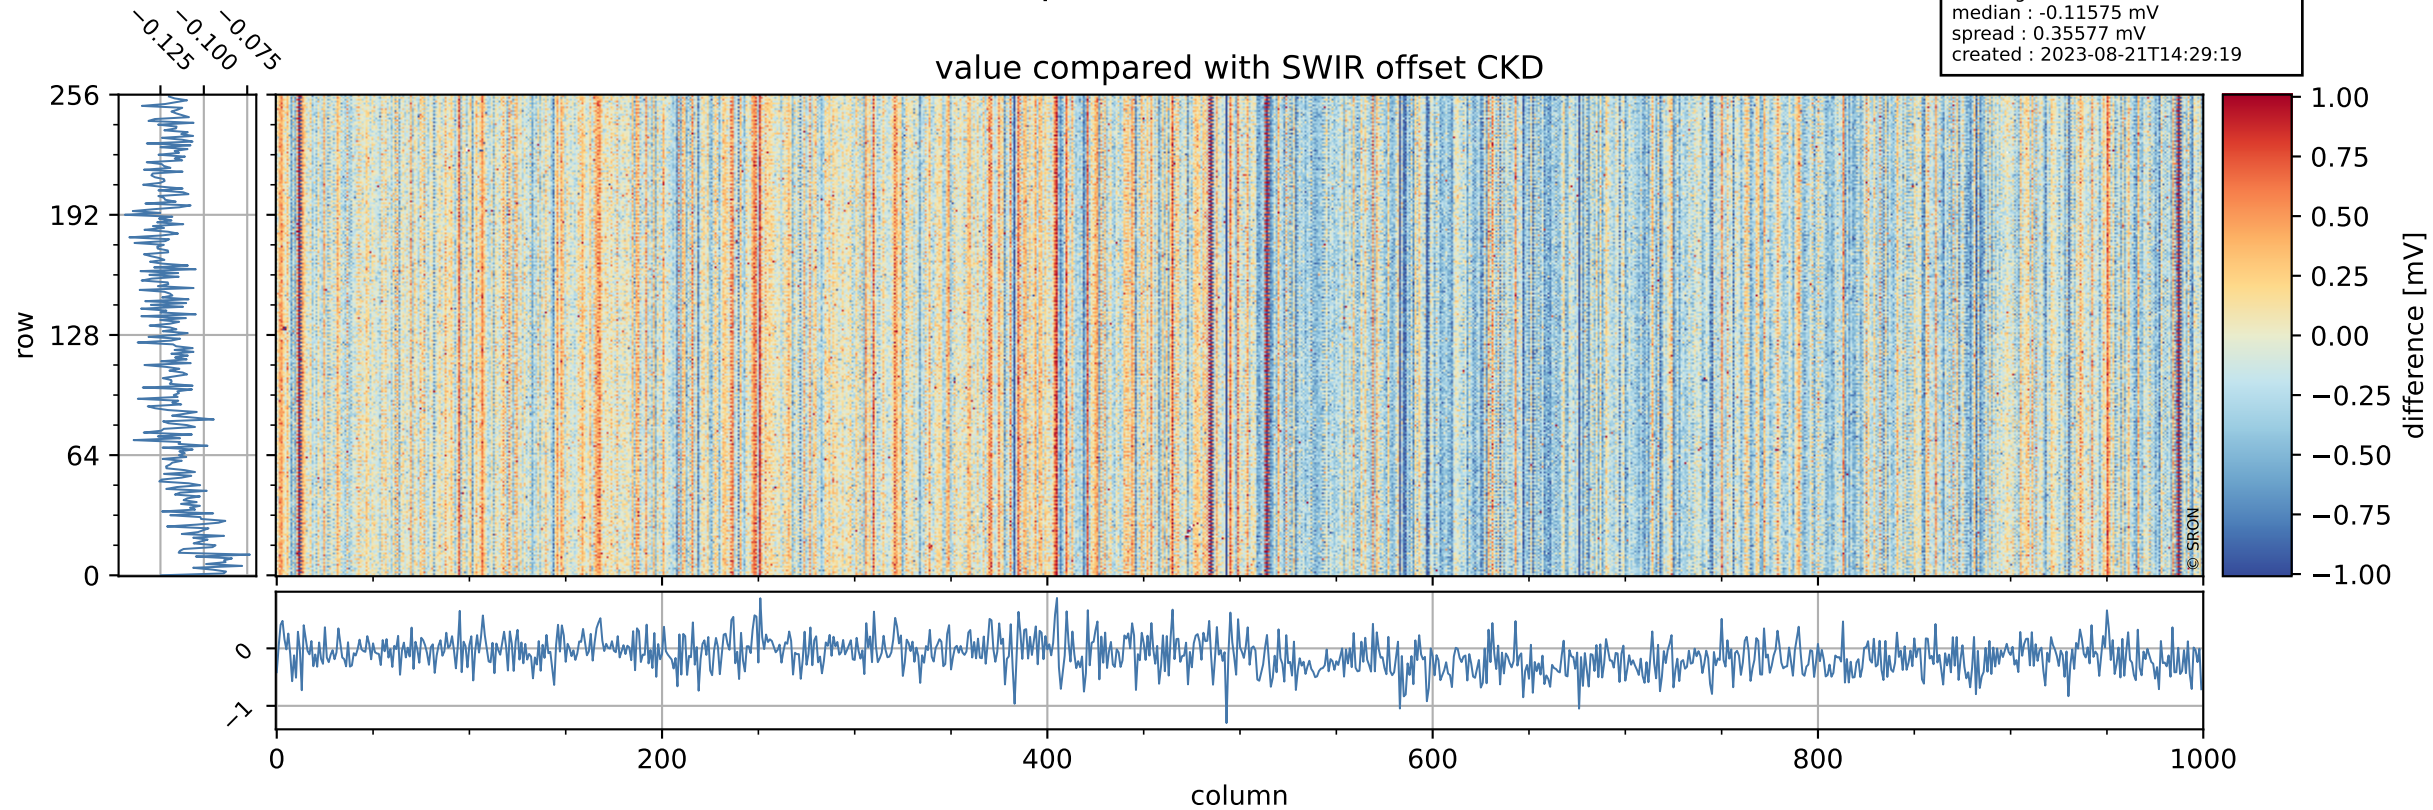

Tropomi SWIR offset (official)

orbits : 19 in [9472, 9517]
coverage : 2019-08-12 / 2019-08-15
median : 0.5259 V
spread : 0.035918 V
created : 2023-08-21T14:29:18

value detector map

Tropomi SWIR offset (official)

orbits : 19 in [9472, 9517]
coverage : 2019-08-12 / 2019-08-15
median : 31.068 μV
spread : 15.384 μV
created : 2023-08-21T14:29:19

Tropomi SWIR offset (official)

value compared with SWIR offset CKD

orbits : 19 in [9472, 9517]
coverage : 2019-08-12 / 2019-08-15
median : -0.11575 mV
spread : 0.35577 mV
created : 2023-08-21T14:29:19

Tropomi SWIR offset (official) ground-tracks of Sentinel-5P

orbits : 19 in [9472, 9517]
coverage : 2019-08-12 / 2019-08-15
created : 2023-08-21T14:29:20

Tropomi SWIR offset (official)

orbits : [2827, 9517]
coverage : 2018-04-30 / 2019-08-15
created : 2023-08-21T14:29:20

trend of detector median & temperatures