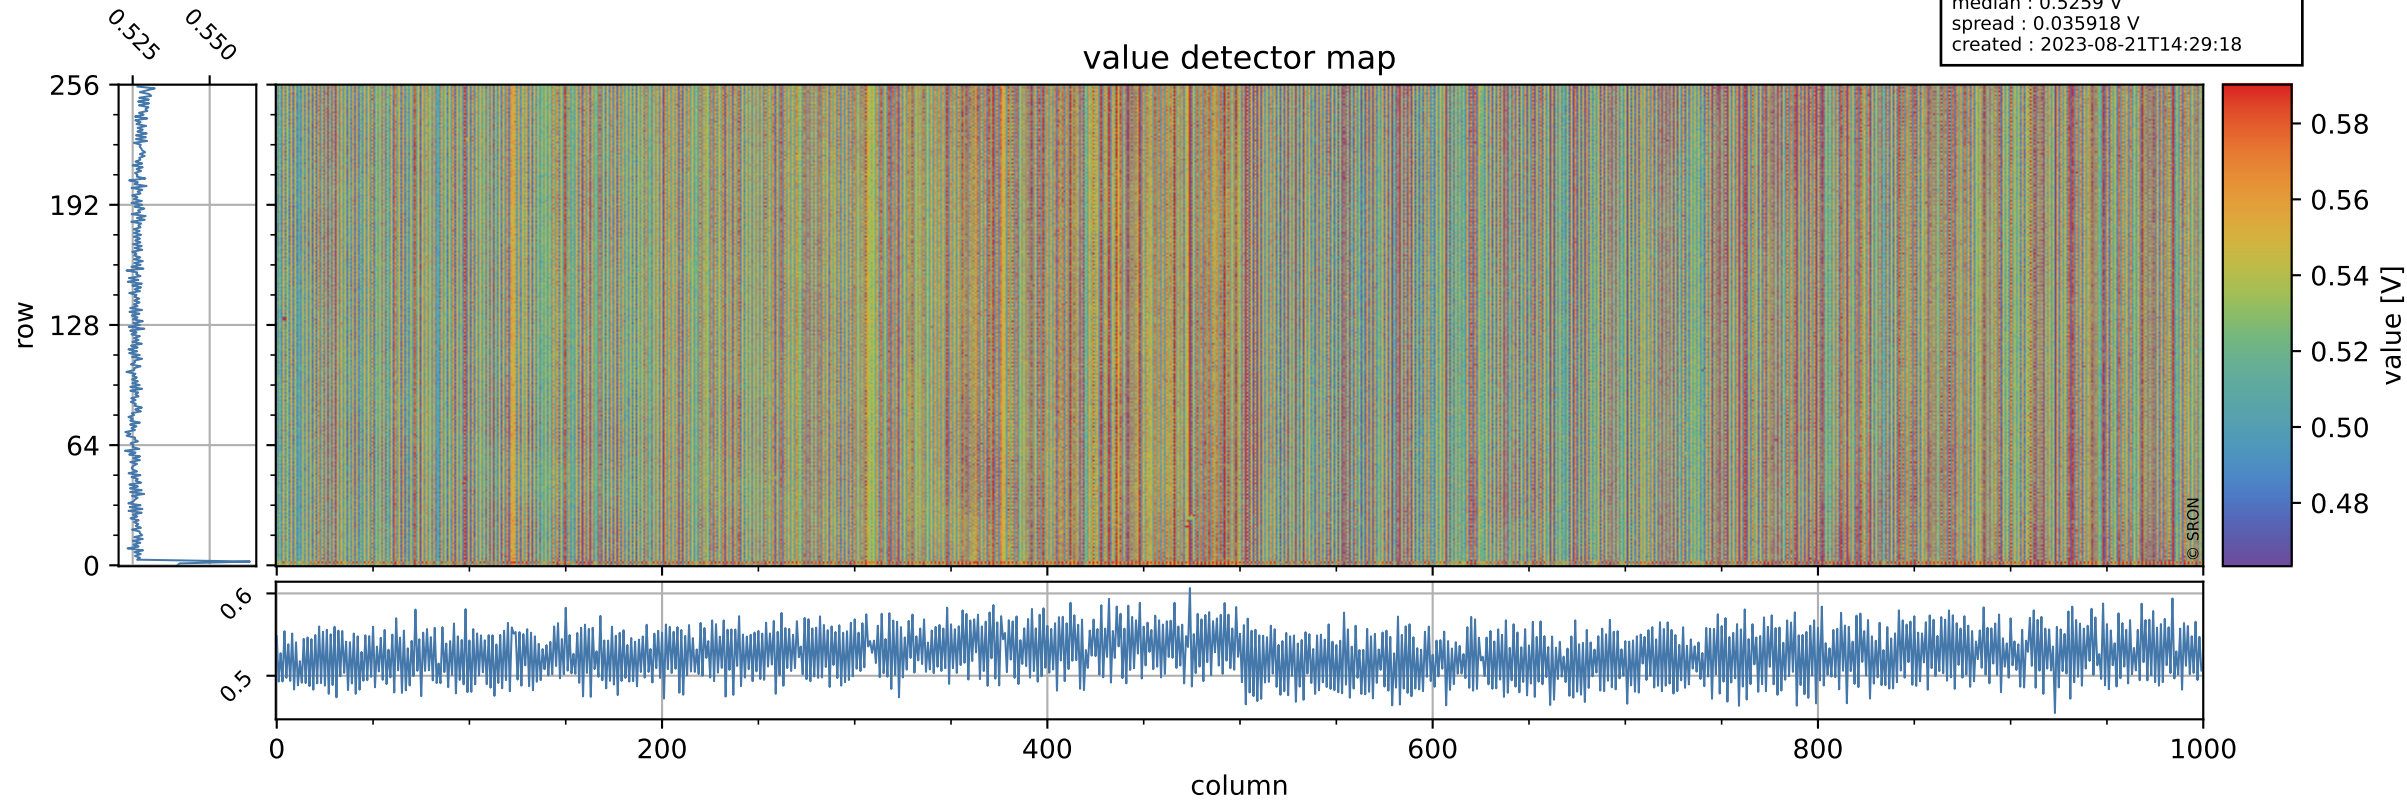

Tropomi SWIR offset (official)

orbits : 19 in [9472, 9517]
coverage : 2019-08-12 / 2019-08-15
median : 0.5259 V
spread : 0.035918 V
created : 2023-08-21T14:29:18

value detector map

Tropomi SWIR offset (official)

orbits : 19 in [9472, 9517]
coverage : 2019-08-12 / 2019-08-15
median : 31.068 μV
spread : 15.384 μV
created : 2023-08-21T14:29:19

Tropomi SWIR offset (official)

value compared with SWIR offset CKD

orbits : 19 in [9472, 9517]
coverage : 2019-08-12 / 2019-08-15
median : -0.11575 mV
spread : 0.35577 mV
created : 2023-08-21T14:29:19

Tropomi SWIR offset (official) ground-tracks of Sentinel-5P

orbits : 19 in [9472, 9517]
coverage : 2019-08-12 / 2019-08-15
created : 2023-08-21T14:29:20

Tropomi SWIR offset (official)

orbits : [2827, 9517]
coverage : 2018-04-30 / 2019-08-15
created : 2023-08-21T14:29:20

trend of detector median & temperatures