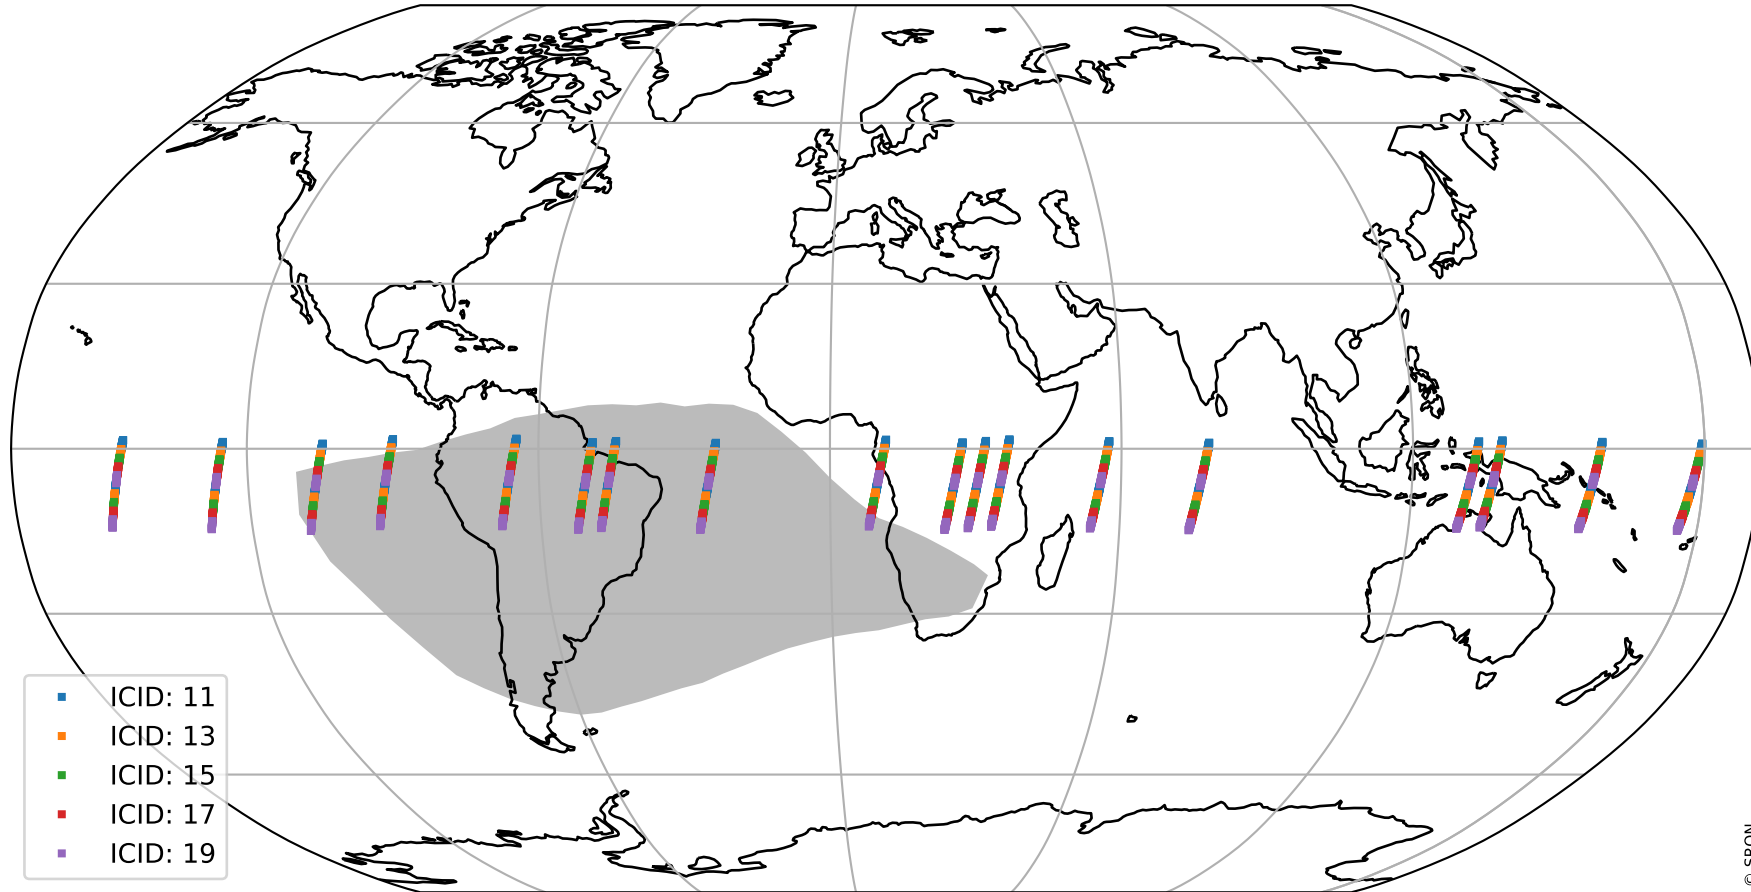

Tropomi SWIR offset (official)

orbits : 18 in [9487, 9532]
coverage : 2019-08-13 / 2019-08-16
median : 0.52591 V
spread : 0.035918 V
created : 2023-08-21T14:29:21

value detector map

Tropomi SWIR offset (official)

orbits : 18 in [9487, 9532]
coverage : 2019-08-13 / 2019-08-16
median : 31.207 μV
spread : 15.578 μV
created : 2023-08-21T14:29:22

Tropomi SWIR offset (official)

value compared with SWIR offset CKD

orbits : 18 in [9487, 9532]
coverage : 2019-08-13 / 2019-08-16
median : -0.10914 mV
spread : 0.35511 mV
created : 2023-08-21T14:29:22

Tropomi SWIR offset (official) ground-tracks of Sentinel-5P

orbits : 18 in [9487, 9532]
coverage : 2019-08-13 / 2019-08-16
created : 2023-08-21T14:29:22

Tropomi SWIR offset (official)

orbits : [2827, 9532]
coverage : 2018-04-30 / 2019-08-16
created : 2023-08-21T14:29:23

trend of detector median & temperatures