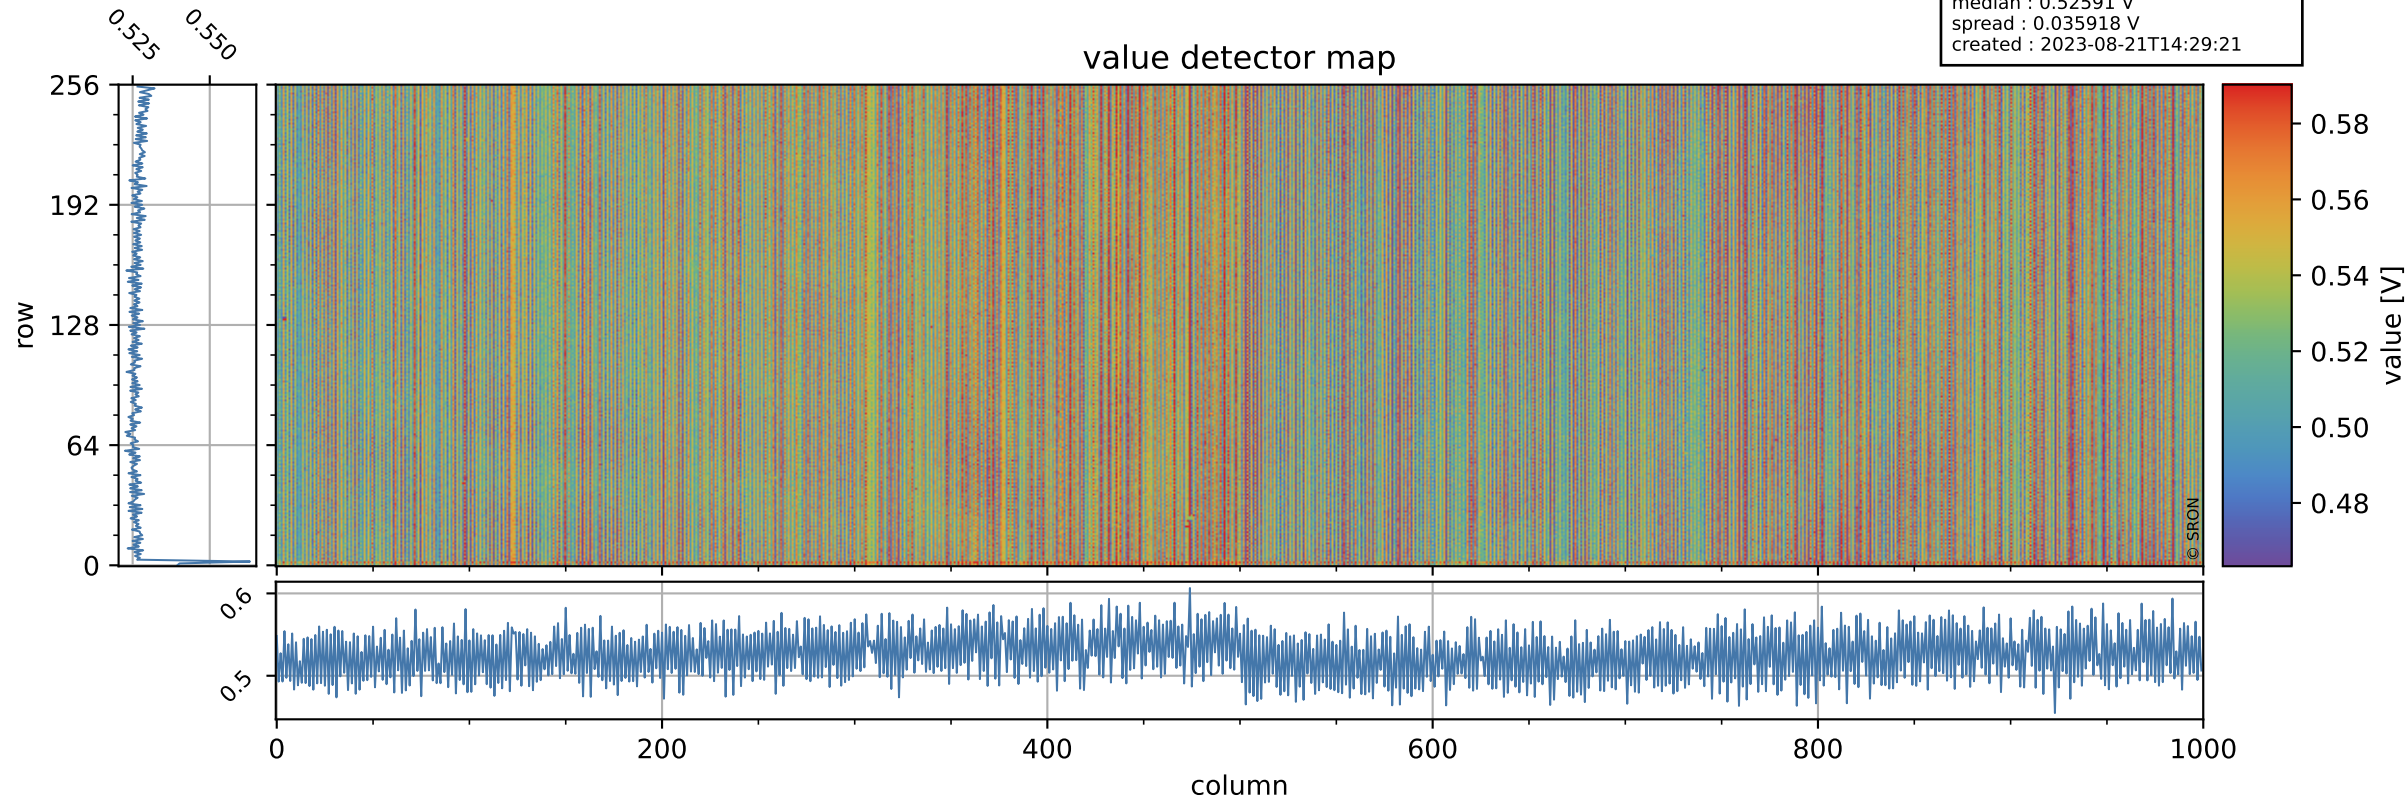

Tropomi SWIR offset (official)

orbits : 18 in [9487, 9532]
coverage : 2019-08-13 / 2019-08-16
median : 0.52591 V
spread : 0.035918 V
created : 2023-08-21T14:29:21

value detector map

Tropomi SWIR offset (official)

orbits : 18 in [9487, 9532]
coverage : 2019-08-13 / 2019-08-16
median : 31.207 μV
spread : 15.578 μV
created : 2023-08-21T14:29:22

Tropomi SWIR offset (official)

value compared with SWIR offset CKD

orbits : 18 in [9487, 9532]
coverage : 2019-08-13 / 2019-08-16
median : -0.10914 mV
spread : 0.35511 mV
created : 2023-08-21T14:29:22

Tropomi SWIR offset (official) ground-tracks of Sentinel-5P

orbits : 18 in [9487, 9532]
coverage : 2019-08-13 / 2019-08-16
created : 2023-08-21T14:29:22

Tropomi SWIR offset (official)

orbits : [2827, 9532]
coverage : 2018-04-30 / 2019-08-16
created : 2023-08-21T14:29:23

trend of detector median & temperatures