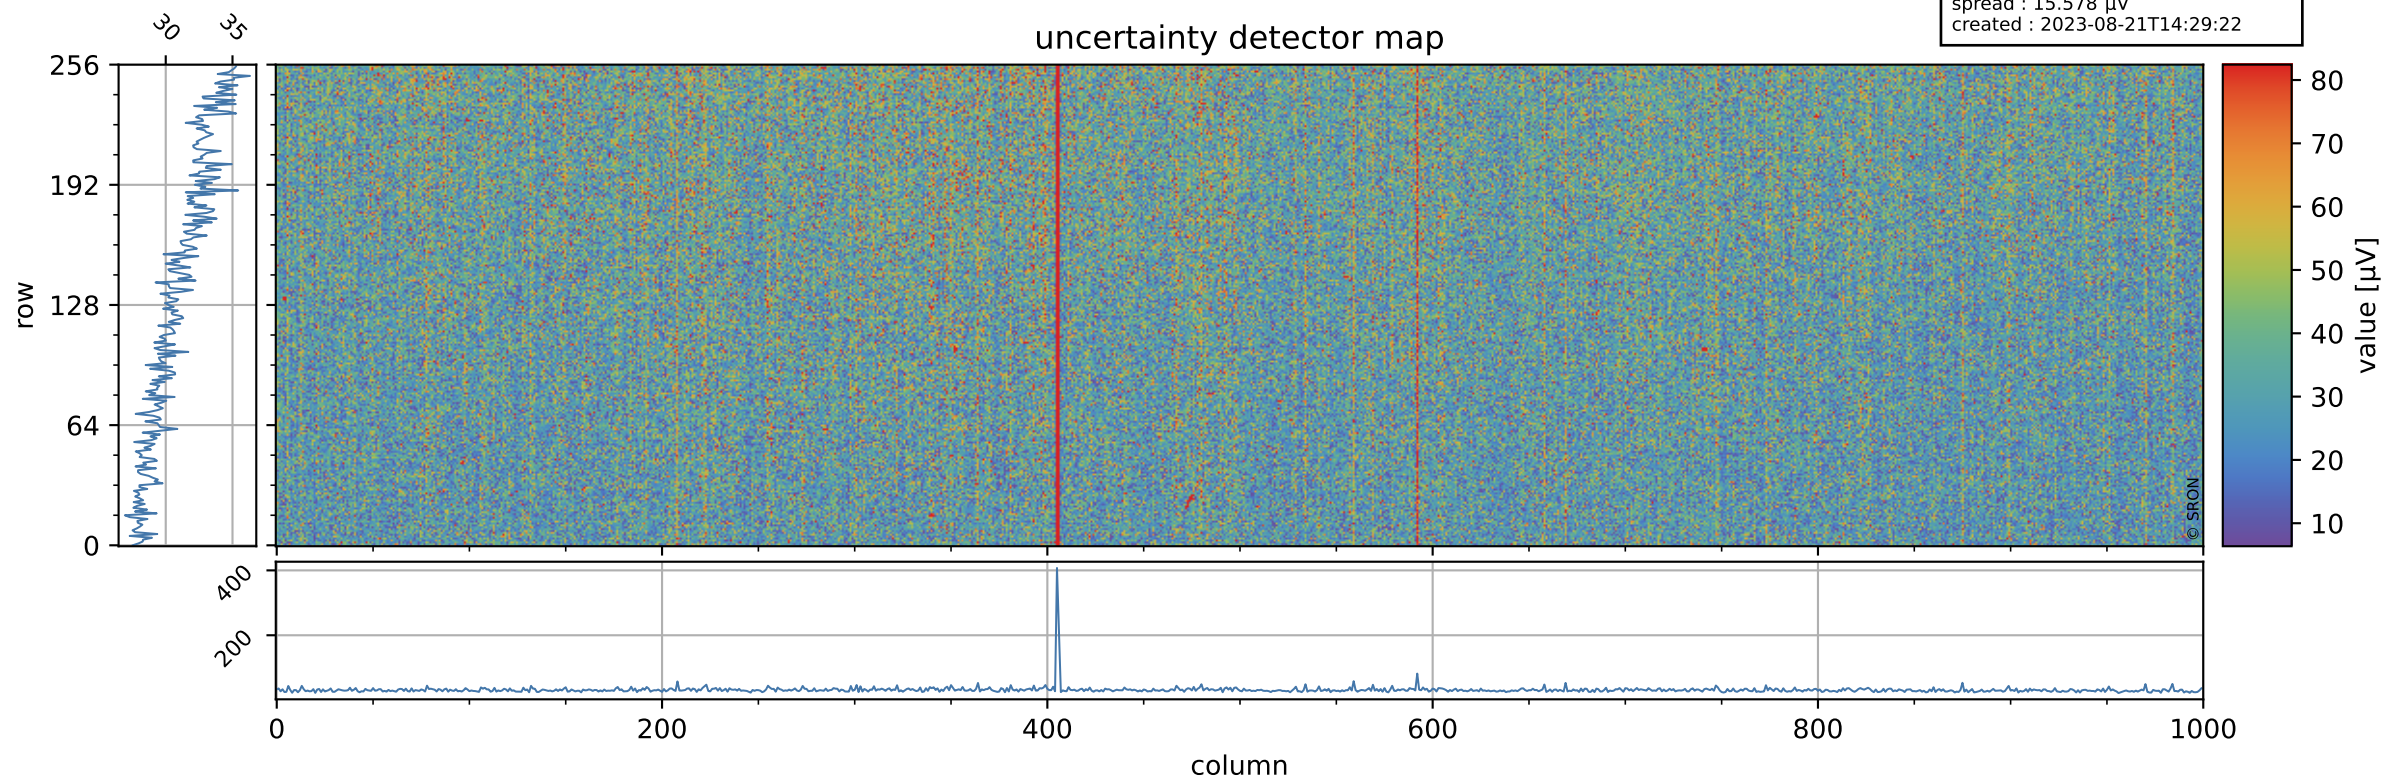

Tropomi SWIR offset (official)

orbits : 18 in [9487, 9532]
coverage : 2019-08-13 / 2019-08-16
median : 0.52591 V
spread : 0.035918 V
created : 2023-08-21T14:29:21

value detector map

Tropomi SWIR offset (official)

orbits : 18 in [9487, 9532]
coverage : 2019-08-13 / 2019-08-16
median : 31.207 μV
spread : 15.578 μV
created : 2023-08-21T14:29:22

Tropomi SWIR offset (official)

value compared with SWIR offset CKD

orbits : 18 in [9487, 9532]
coverage : 2019-08-13 / 2019-08-16
median : -0.10914 mV
spread : 0.35511 mV
created : 2023-08-21T14:29:22

Tropomi SWIR offset (official) ground-tracks of Sentinel-5P

orbits : 18 in [9487, 9532]
coverage : 2019-08-13 / 2019-08-16
created : 2023-08-21T14:29:22

Tropomi SWIR offset (official)

orbits : [2827, 9532]
coverage : 2018-04-30 / 2019-08-16
created : 2023-08-21T14:29:23

trend of detector median & temperatures