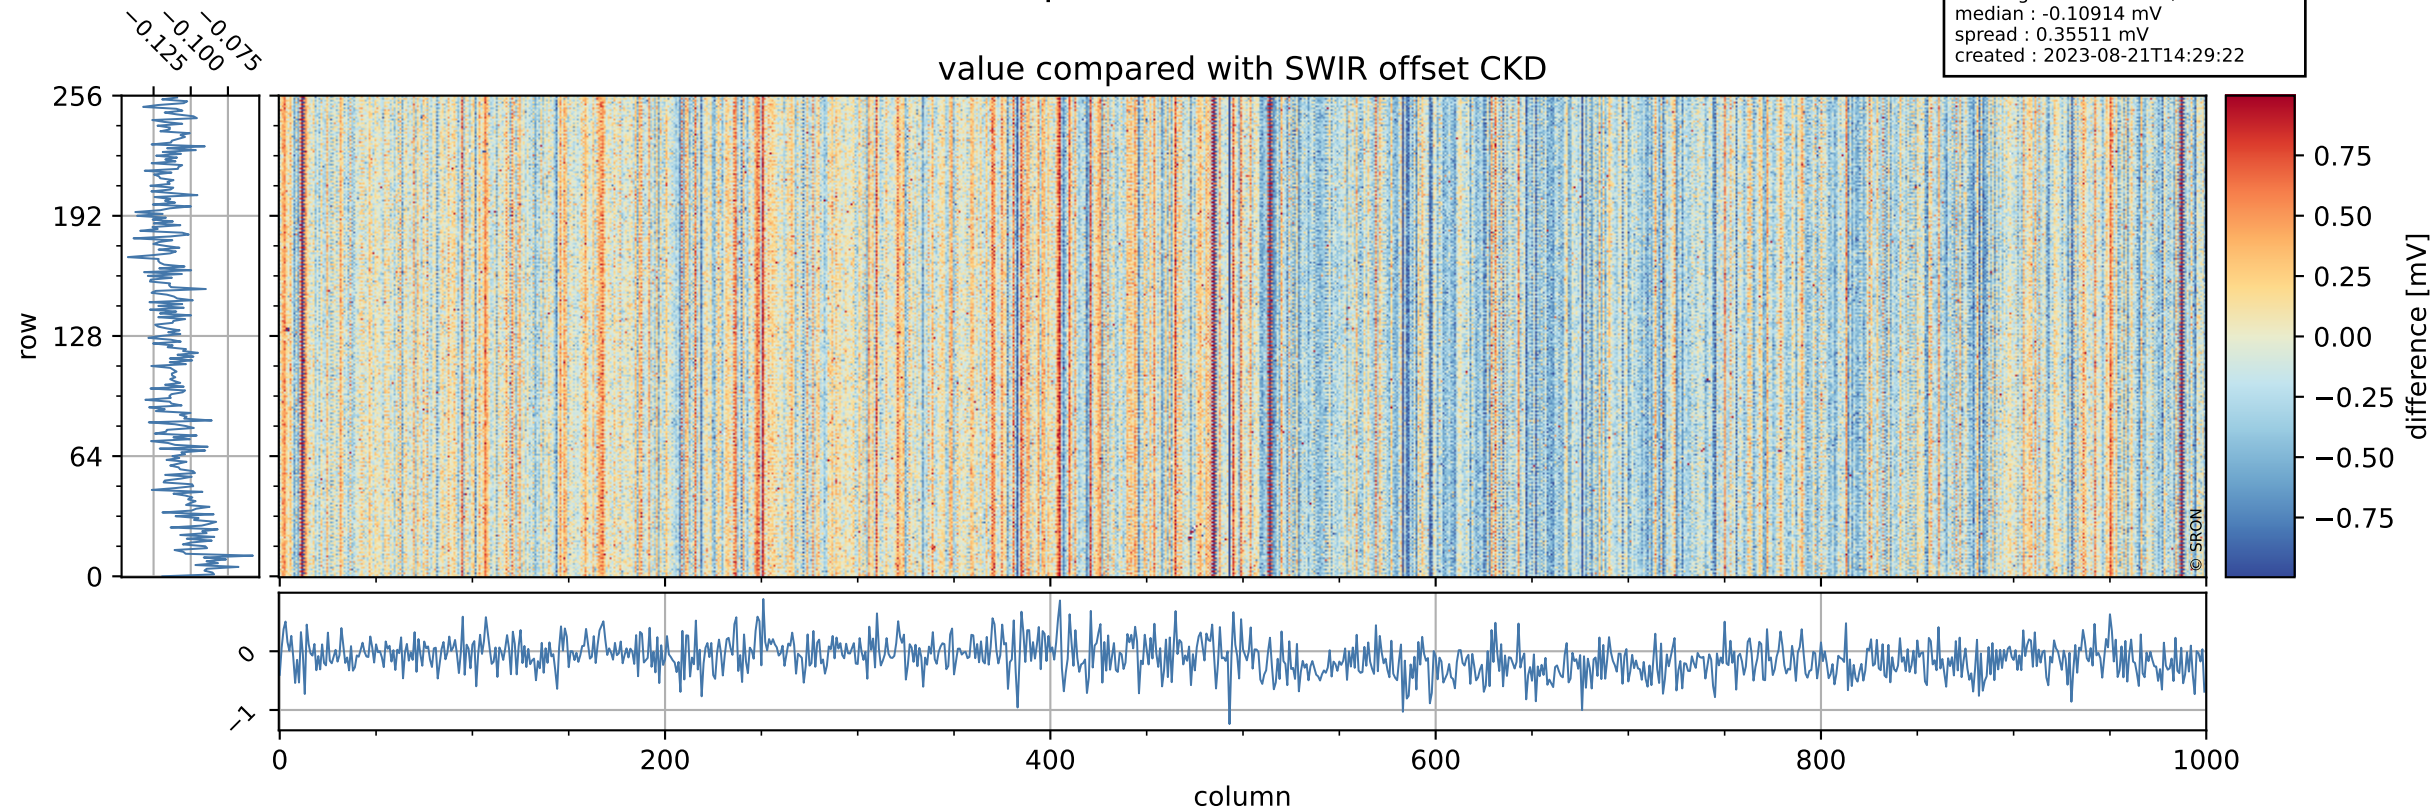

Tropomi SWIR offset (official)

orbits : 18 in [9487, 9532]
coverage : 2019-08-13 / 2019-08-16
median : 0.52591 V
spread : 0.035918 V
created : 2023-08-21T14:29:21

value detector map

Tropomi SWIR offset (official)

orbits : 18 in [9487, 9532]
coverage : 2019-08-13 / 2019-08-16
median : 31.207 μV
spread : 15.578 μV
created : 2023-08-21T14:29:22

Tropomi SWIR offset (official)

value compared with SWIR offset CKD

orbits : 18 in [9487, 9532]
coverage : 2019-08-13 / 2019-08-16
median : -0.10914 mV
spread : 0.35511 mV
created : 2023-08-21T14:29:22

Tropomi SWIR offset (official) ground-tracks of Sentinel-5P

orbits : 18 in [9487, 9532]
coverage : 2019-08-13 / 2019-08-16
created : 2023-08-21T14:29:22

Tropomi SWIR offset (official)

orbits : [2827, 9532]
coverage : 2018-04-30 / 2019-08-16
created : 2023-08-21T14:29:23

trend of detector median & temperatures