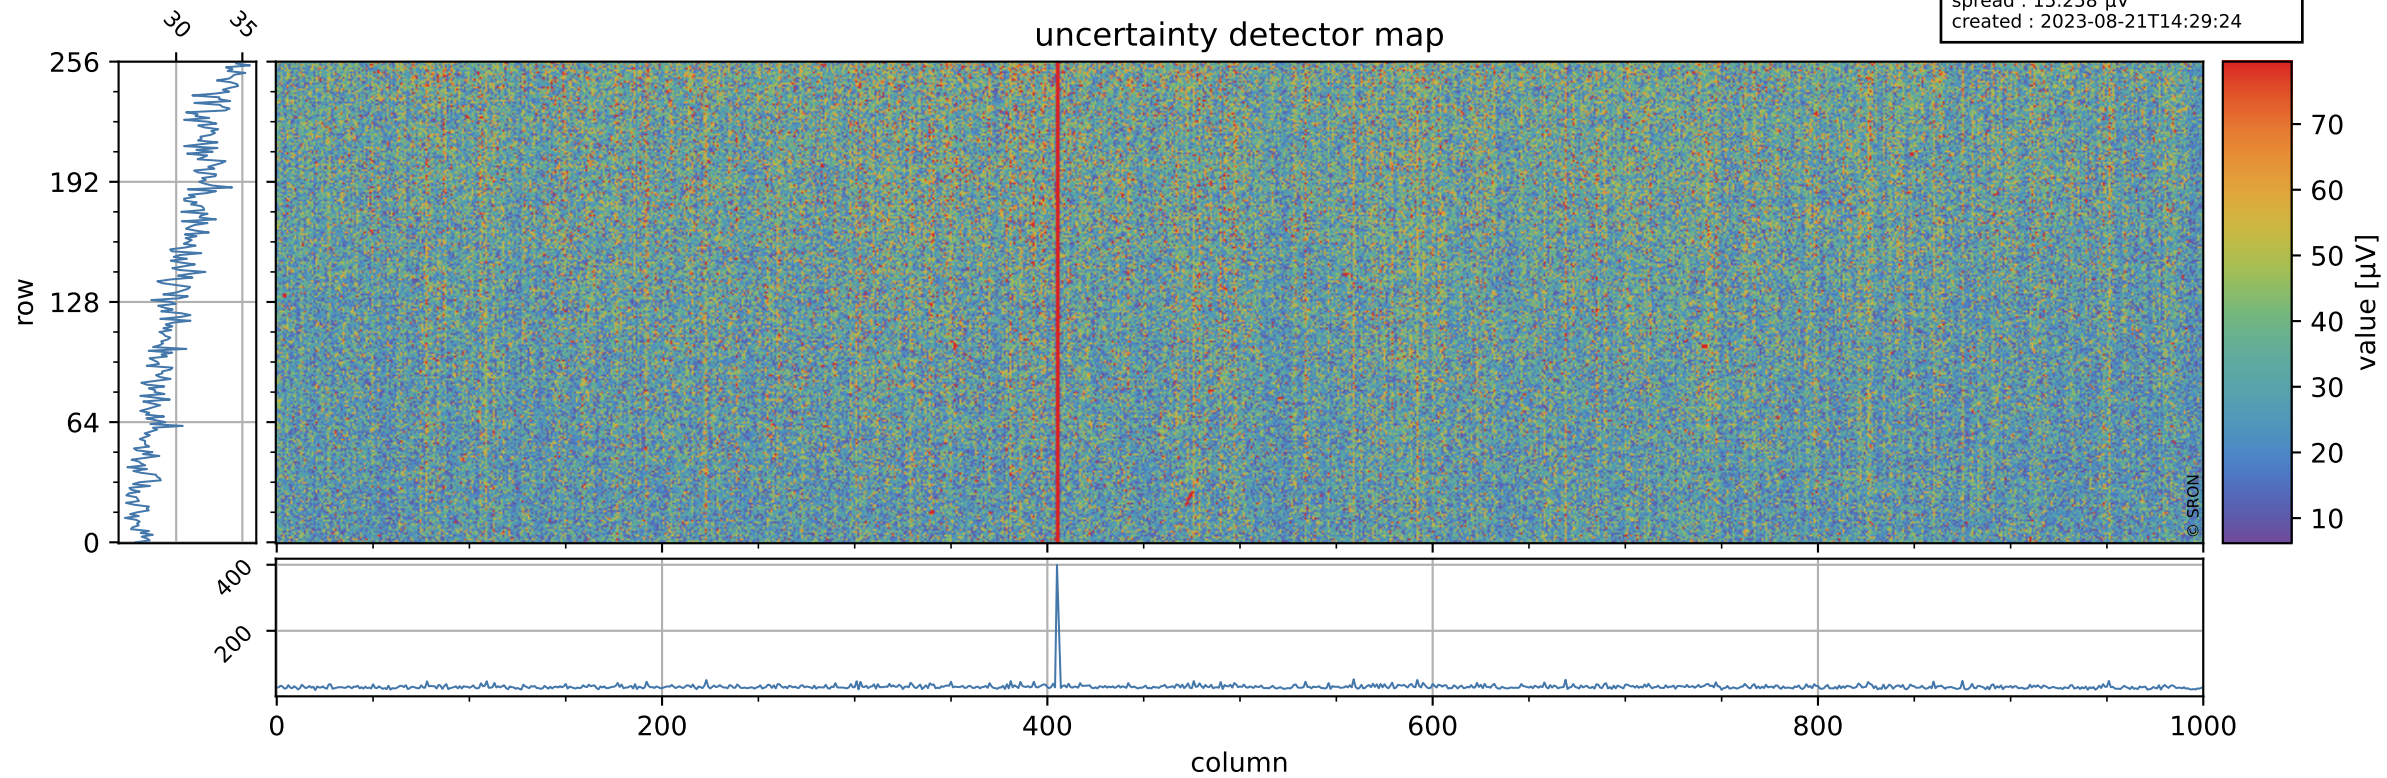

# Tropomi SWIR offset (official)

orbits : 19 in [9502, 9547]  
coverage : 2019-08-14 / 2019-08-17  
median : 0.52591 V  
spread : 0.035919 V  
created : 2023-08-21T14:29:24

## value detector map

# Tropomi SWIR offset (official)

orbits : 19 in [9502, 9547]  
coverage : 2019-08-14 / 2019-08-17  
median : 30.406  $\mu\text{V}$   
spread : 15.258  $\mu\text{V}$   
created : 2023-08-21T14:29:24

# Tropomi SWIR offset (official) ground-tracks of Sentinel-5P

orbits : 19 in [9502, 9547]  
coverage : 2019-08-14 / 2019-08-17  
created : 2023-08-21T14:29:25