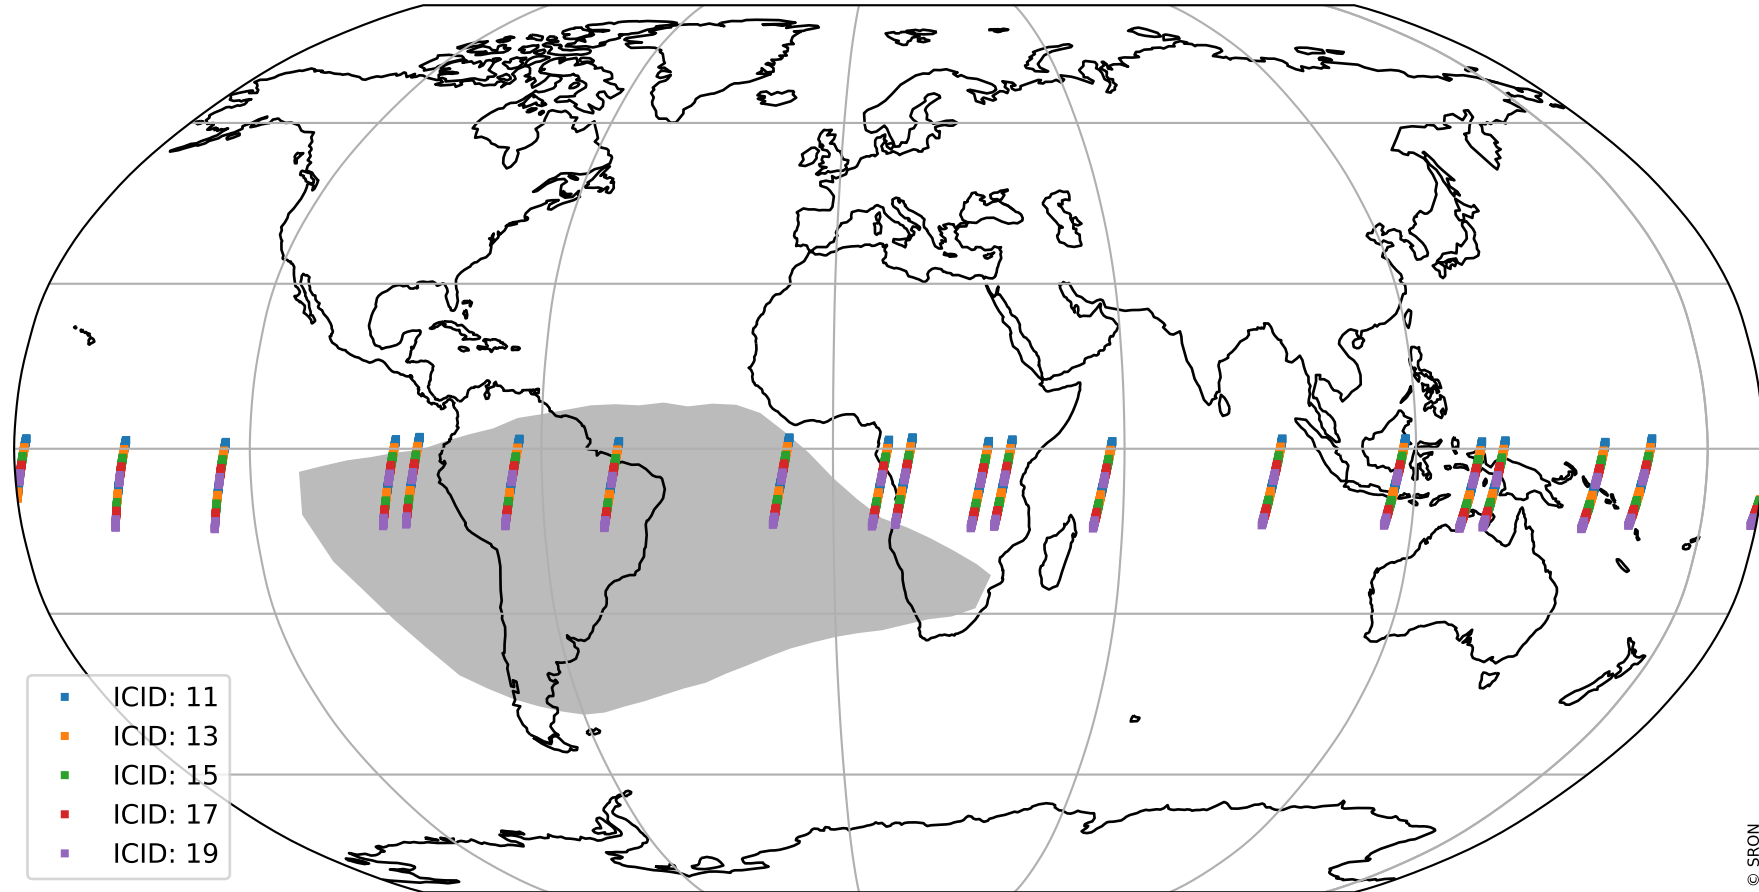

# Tropomi SWIR offset (official)

orbits : 19 in [9502, 9547]  
coverage : 2019-08-14 / 2019-08-17  
median : 30.406  $\mu\text{V}$   
spread : 15.258  $\mu\text{V}$   
created : 2023-08-21T14:29:24

# Tropomi SWIR offset (official)

orbits : 19 in [9502, 9547]  
coverage : 2019-08-14 / 2019-08-17  
median : -0.11159 mV  
spread : 0.35756 mV  
created : 2023-08-21T14:29:25

value compared with SWIR offset CKD

# Tropomi SWIR offset (official) ground-tracks of Sentinel-5P

orbits : 19 in [9502, 9547]  
coverage : 2019-08-14 / 2019-08-17  
created : 2023-08-21T14:29:25

# Tropomi SWIR offset (official)

orbits : [2827, 9547]  
coverage : 2018-04-30 / 2019-08-17  
created : 2023-08-21T14:29:26