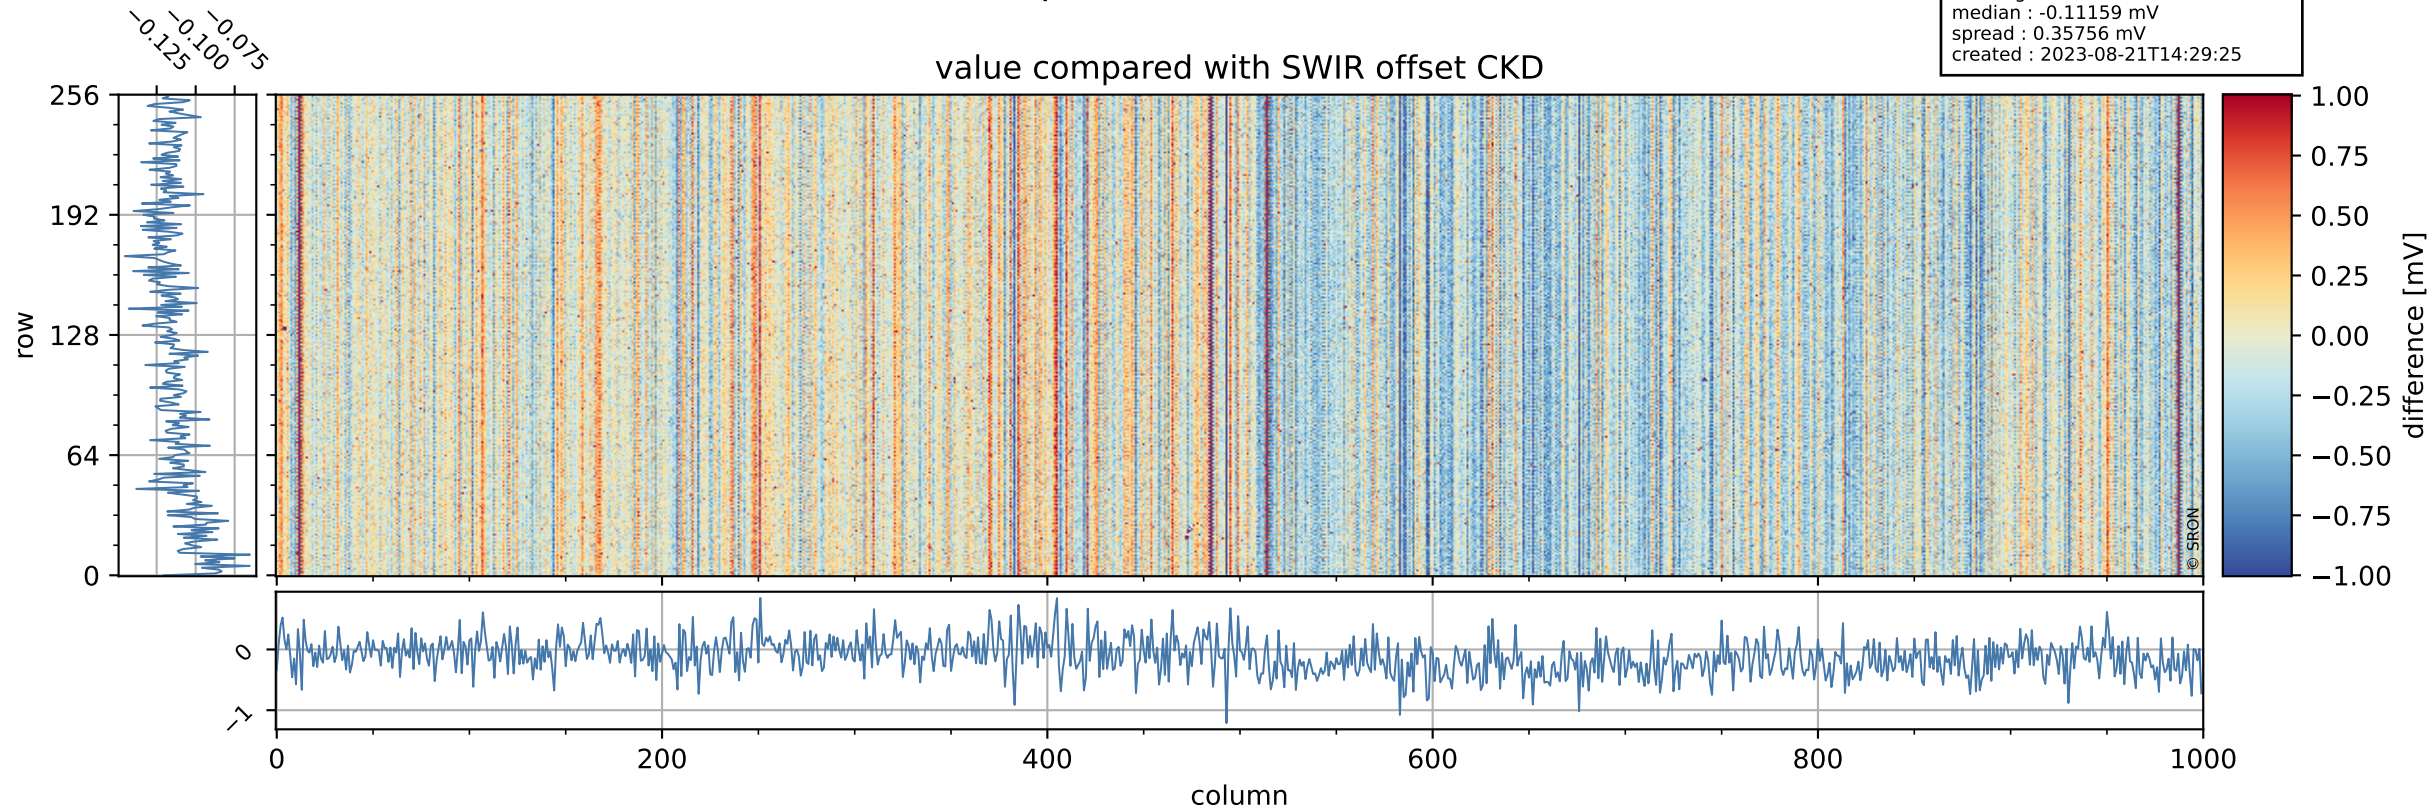

## value detector map

# Tropomi SWIR offset (official)

orbits : 19 in [9502, 9547]  
coverage : 2019-08-14 / 2019-08-17  
median : 30.406  $\mu\text{V}$   
spread : 15.258  $\mu\text{V}$   
created : 2023-08-21T14:29:24

# Tropomi SWIR offset (official)

orbits : 19 in [9502, 9547]  
coverage : 2019-08-14 / 2019-08-17  
median : -0.11159 mV  
spread : 0.35756 mV  
created : 2023-08-21T14:29:25

value compared with SWIR offset CKD

# Tropomi SWIR offset (official) ground-tracks of Sentinel-5P

orbits : 19 in [9502, 9547]  
coverage : 2019-08-14 / 2019-08-17  
created : 2023-08-21T14:29:25