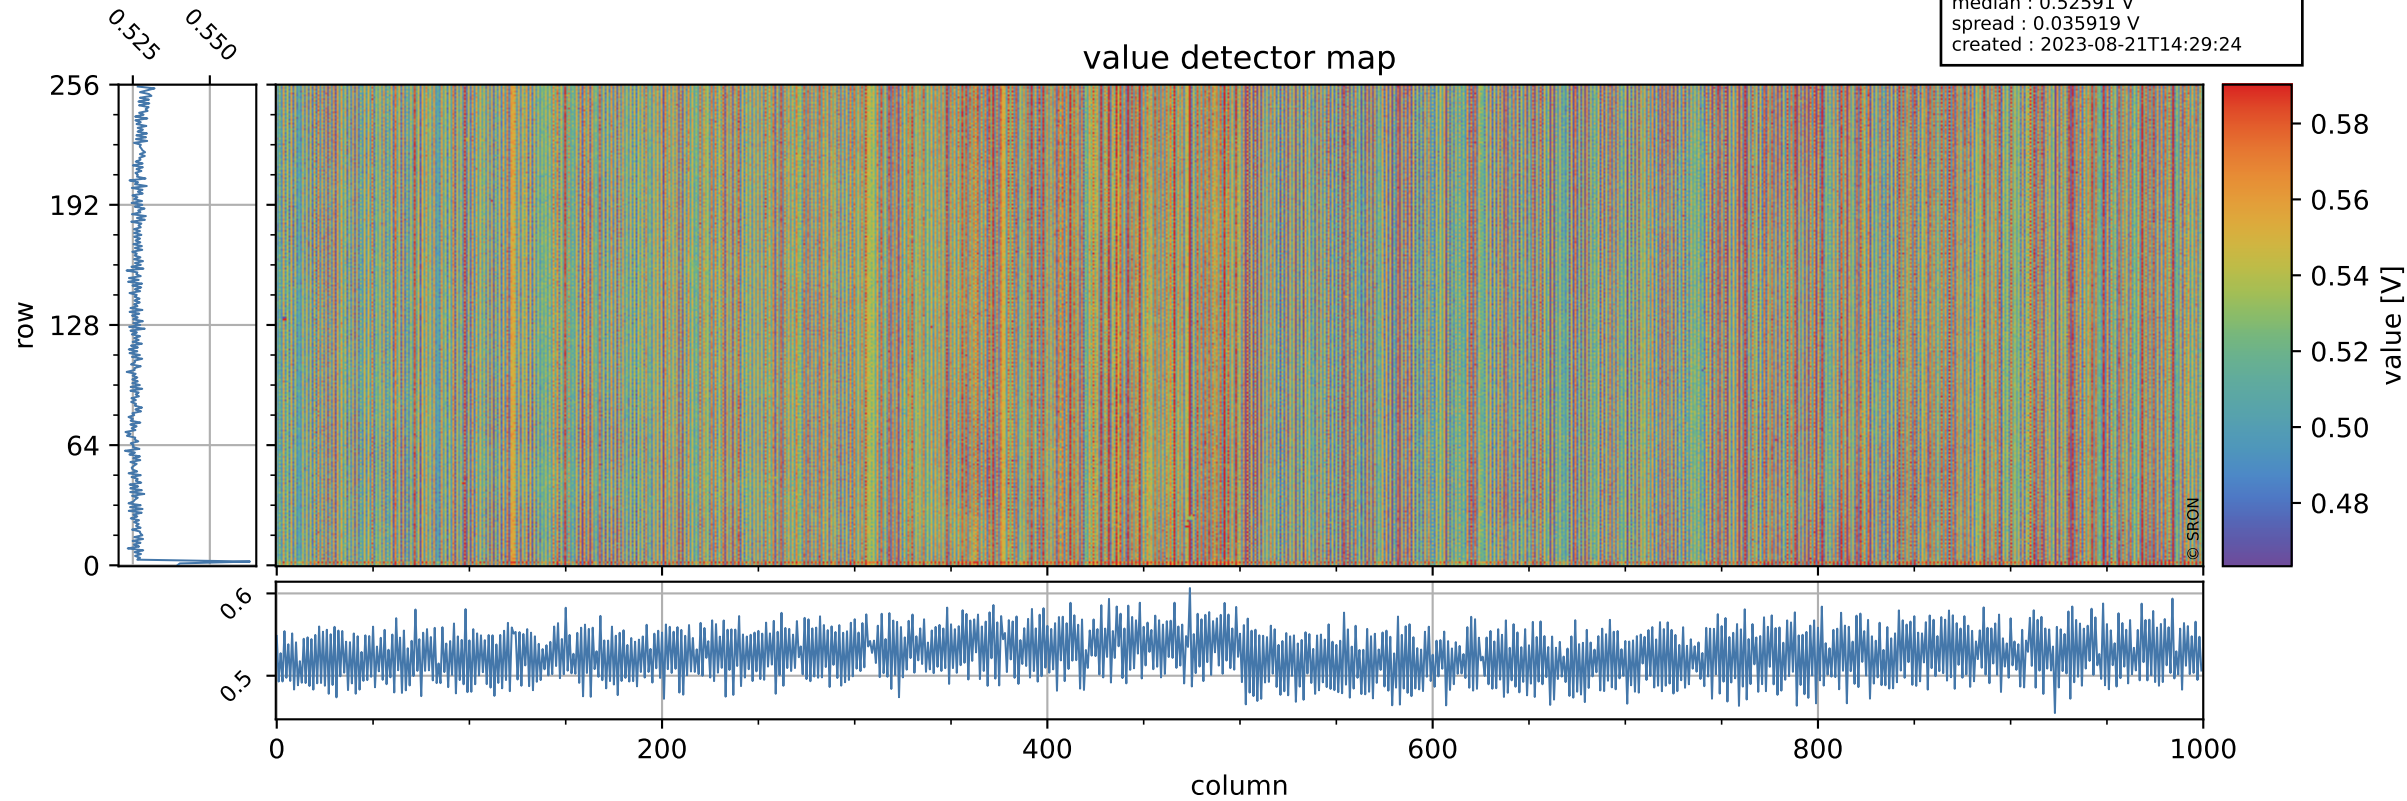

# Tropomi SWIR offset (official)

orbits : 19 in [9502, 9547]  
coverage : 2019-08-14 / 2019-08-17  
median : 0.52591 V  
spread : 0.035919 V  
created : 2023-08-21T14:29:24

## value detector map

# Tropomi SWIR offset (official)

orbits : 19 in [9502, 9547]  
coverage : 2019-08-14 / 2019-08-17  
median : 30.406  $\mu\text{V}$   
spread : 15.258  $\mu\text{V}$   
created : 2023-08-21T14:29:24

# Tropomi SWIR offset (official) ground-tracks of Sentinel-5P

orbits : 19 in [9502, 9547]  
coverage : 2019-08-14 / 2019-08-17  
created : 2023-08-21T14:29:25