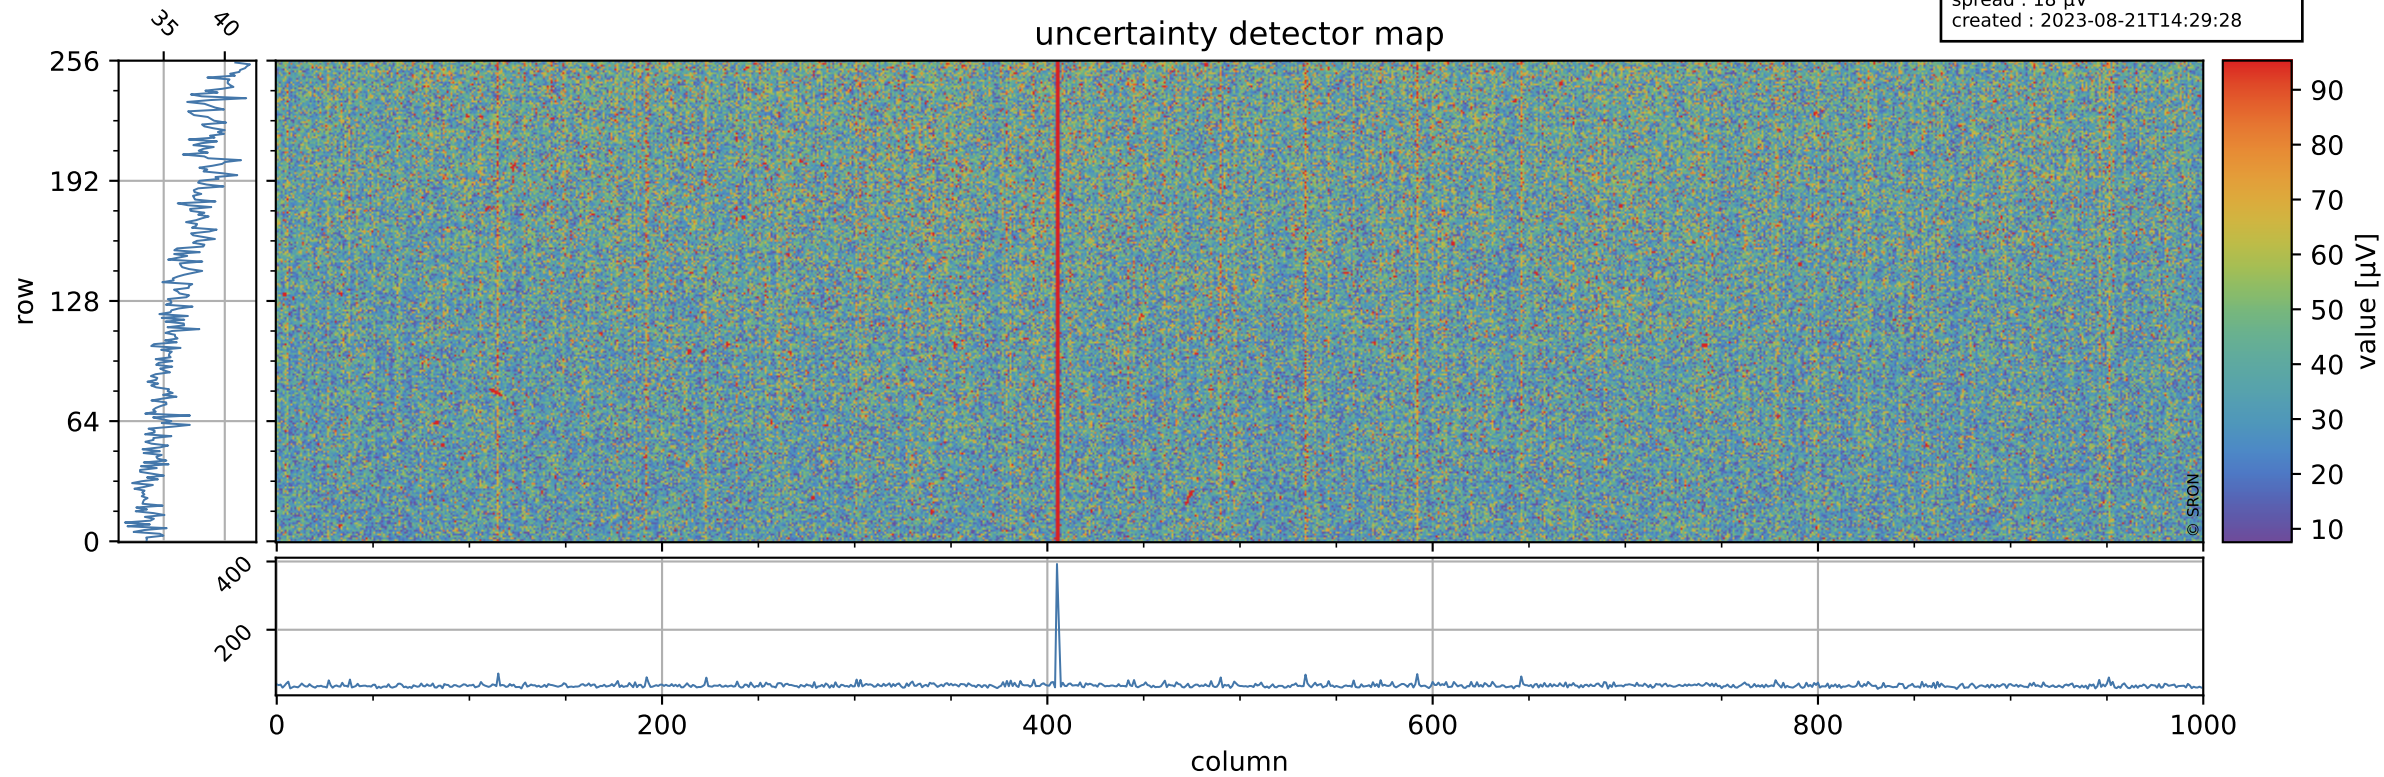

Tropomi SWIR offset (official)

orbits : 19 in [9517, 9562]
coverage : 2019-08-15 / 2019-08-18
median : 0.52591 V
spread : 0.03592 V
created : 2023-08-21T14:29:27

value detector map

Tropomi SWIR offset (official)

orbits : 19 in [9517, 9562]
coverage : 2019-08-15 / 2019-08-18
median : 36.847 μV
spread : 18 μV
created : 2023-08-21T14:29:28

Tropomi SWIR offset (official)

orbits : 19 in [9517, 9562]
coverage : 2019-08-15 / 2019-08-18
median : -0.11218 mV
spread : 0.35758 mV
created : 2023-08-21T14:29:28

value compared with SWIR offset CKD

Tropomi SWIR offset (official) ground-tracks of Sentinel-5P

orbits : 19 in [9517, 9562]
coverage : 2019-08-15 / 2019-08-18
created : 2023-08-21T14:29:29

Tropomi SWIR offset (official)

orbits : [2827, 9562]
coverage : 2018-04-30 / 2019-08-18
created : 2023-08-21T14:29:29

trend of detector median & temperatures