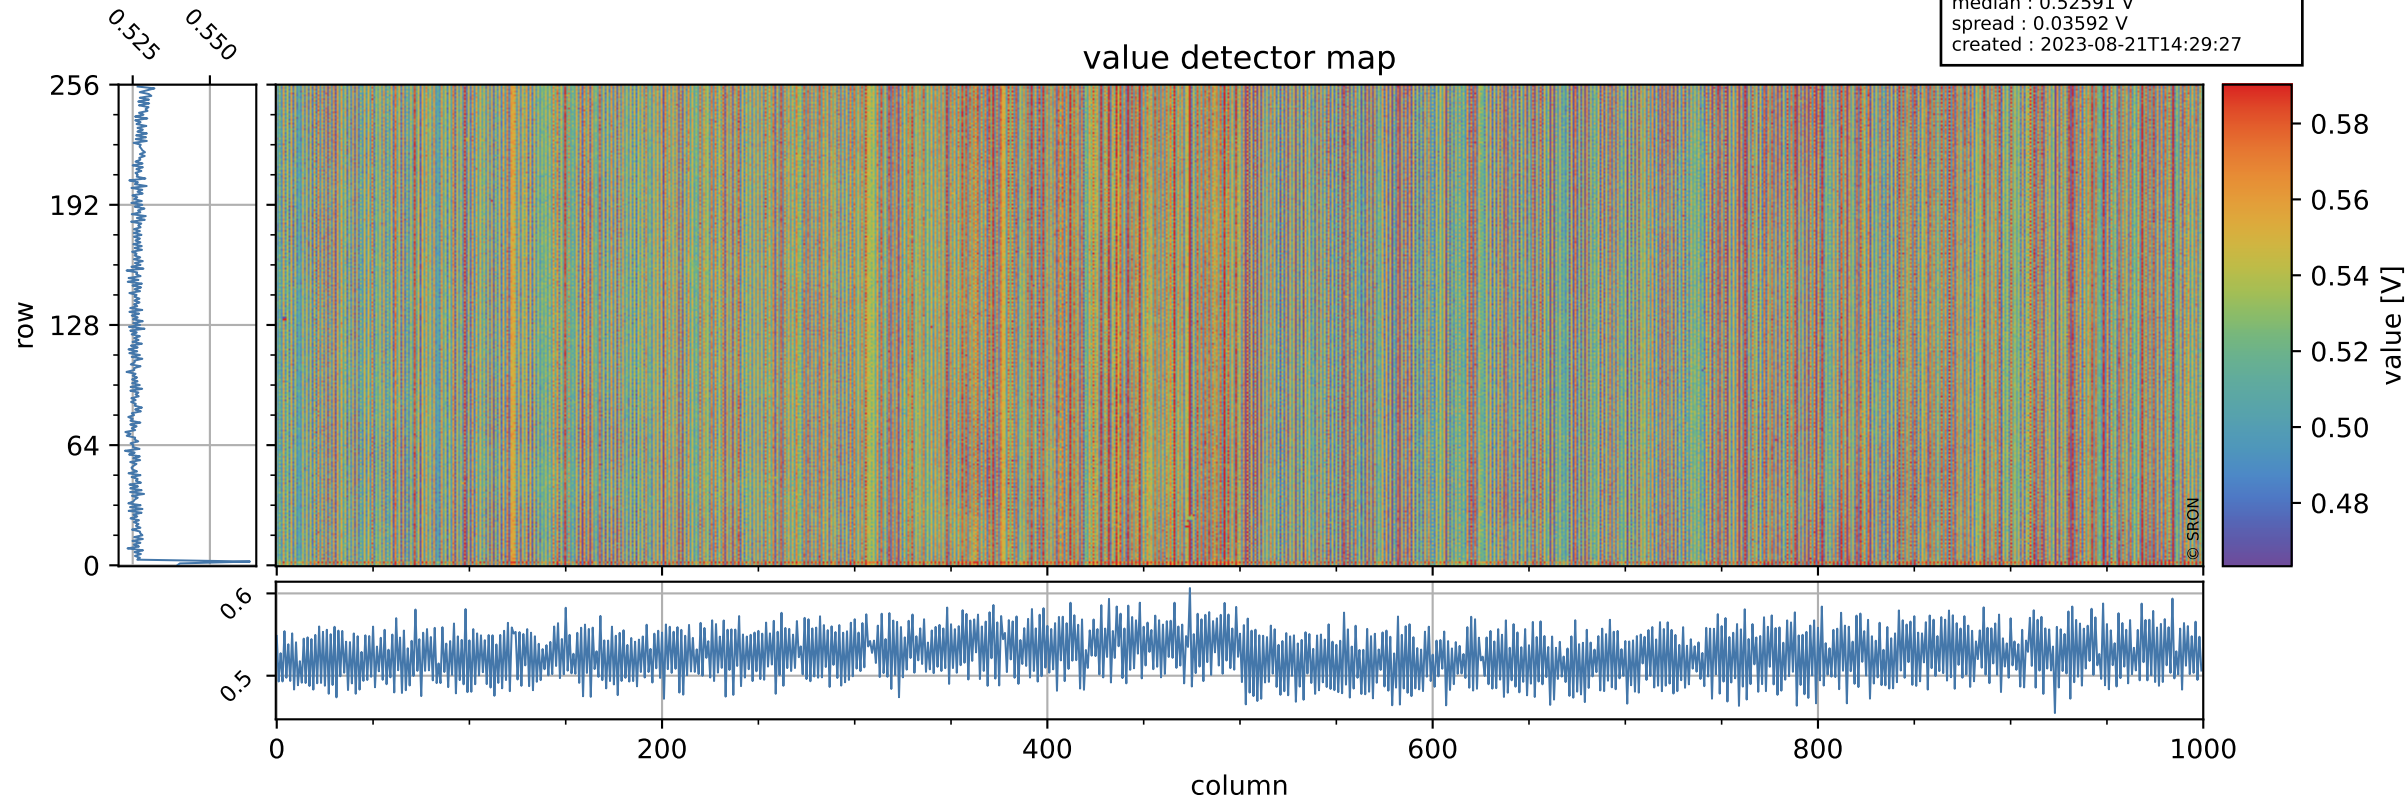

Tropomi SWIR offset (official)

orbits : 19 in [9517, 9562]
coverage : 2019-08-15 / 2019-08-18
median : 0.52591 V
spread : 0.03592 V
created : 2023-08-21T14:29:27

value detector map

Tropomi SWIR offset (official)

orbits : 19 in [9517, 9562]
coverage : 2019-08-15 / 2019-08-18
median : 36.847 μV
spread : 18 μV
created : 2023-08-21T14:29:28

Tropomi SWIR offset (official)

orbits : 19 in [9517, 9562]
coverage : 2019-08-15 / 2019-08-18
median : -0.11218 mV
spread : 0.35758 mV
created : 2023-08-21T14:29:28

value compared with SWIR offset CKD

Tropomi SWIR offset (official) ground-tracks of Sentinel-5P

orbits : 19 in [9517, 9562]
coverage : 2019-08-15 / 2019-08-18
created : 2023-08-21T14:29:29

Tropomi SWIR offset (official)

orbits : [2827, 9562]
coverage : 2018-04-30 / 2019-08-18
created : 2023-08-21T14:29:29

trend of detector median & temperatures