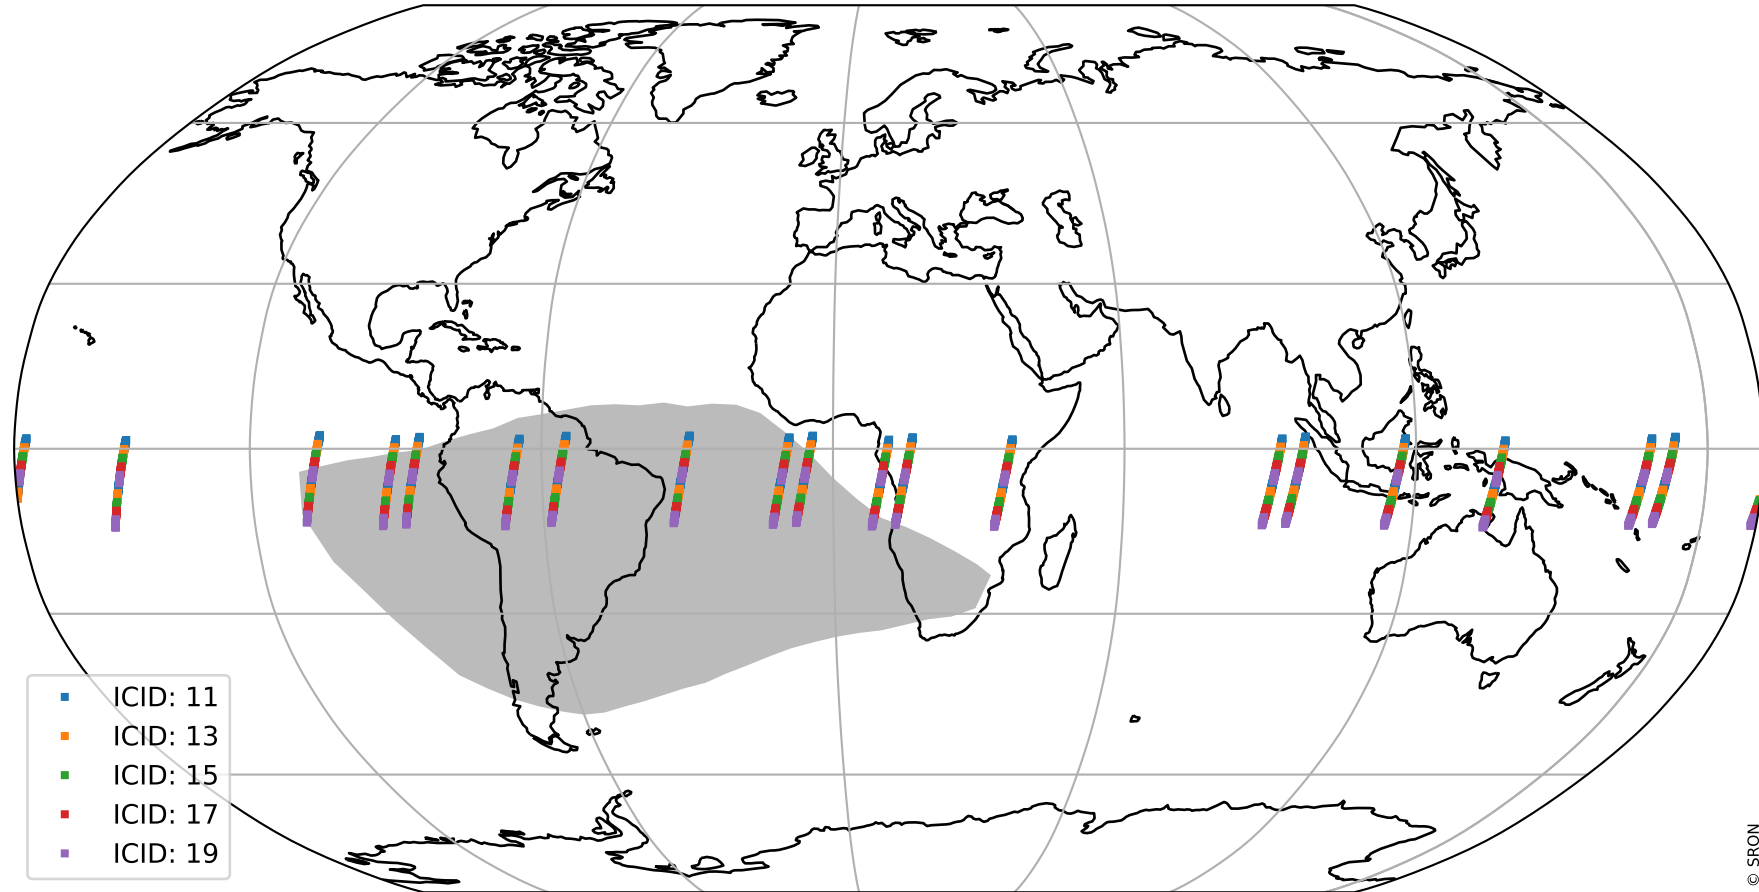

Tropomi SWIR offset (official)

orbits : 19 in [9517, 9562]
coverage : 2019-08-15 / 2019-08-18
median : 0.52591 V
spread : 0.03592 V
created : 2023-08-21T14:29:27

value detector map

Tropomi SWIR offset (official)

orbits : 19 in [9517, 9562]
coverage : 2019-08-15 / 2019-08-18
median : 36.847 μV
spread : 18 μV
created : 2023-08-21T14:29:28

Tropomi SWIR offset (official)

orbits : 19 in [9517, 9562]
coverage : 2019-08-15 / 2019-08-18
median : -0.11218 mV
spread : 0.35758 mV
created : 2023-08-21T14:29:28

value compared with SWIR offset CKD

Tropomi SWIR offset (official) ground-tracks of Sentinel-5P

orbits : 19 in [9517, 9562]
coverage : 2019-08-15 / 2019-08-18
created : 2023-08-21T14:29:29

Tropomi SWIR offset (official)

orbits : [2827, 9562]
coverage : 2018-04-30 / 2019-08-18
created : 2023-08-21T14:29:29

trend of detector median & temperatures