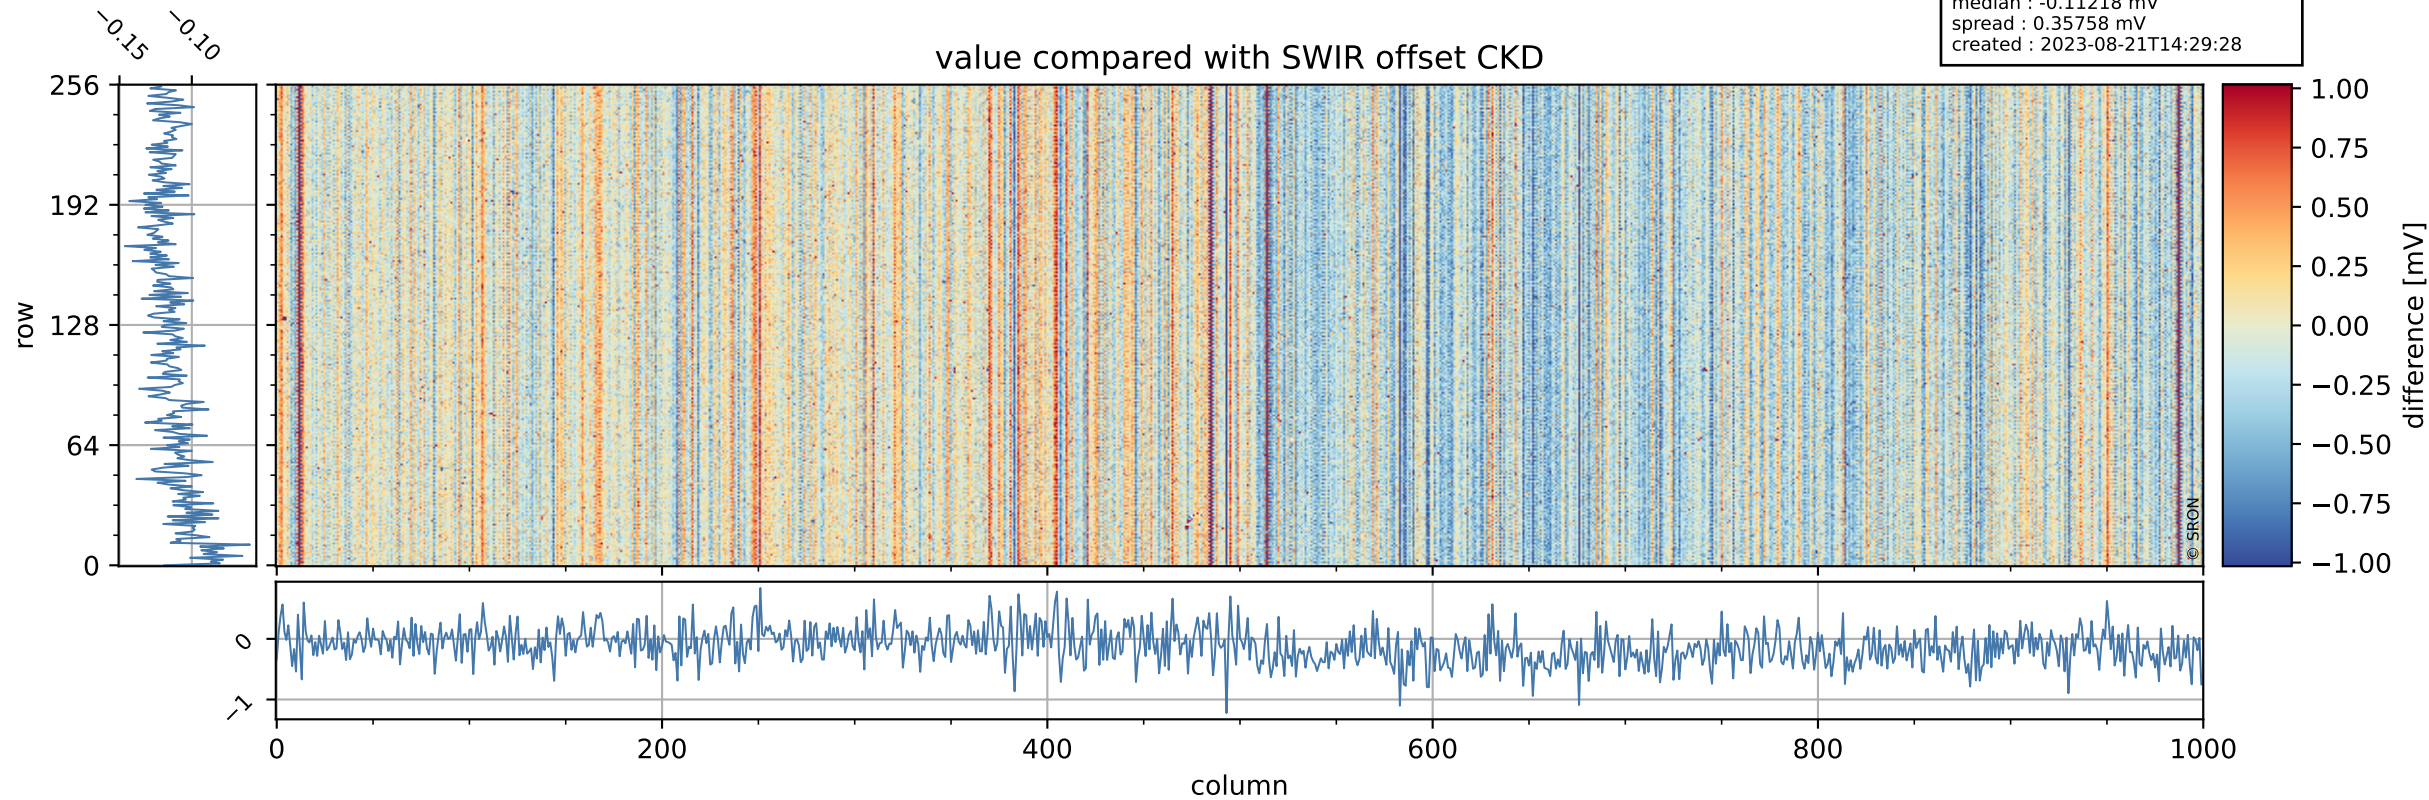

Tropomi SWIR offset (official)

orbits : 19 in [9517, 9562]
coverage : 2019-08-15 / 2019-08-18
median : 0.52591 V
spread : 0.03592 V
created : 2023-08-21T14:29:27

value detector map

Tropomi SWIR offset (official)

orbits : 19 in [9517, 9562]
coverage : 2019-08-15 / 2019-08-18
median : 36.847 μV
spread : 18 μV
created : 2023-08-21T14:29:28

Tropomi SWIR offset (official)

orbits : 19 in [9517, 9562]
coverage : 2019-08-15 / 2019-08-18
median : -0.11218 mV
spread : 0.35758 mV
created : 2023-08-21T14:29:28

value compared with SWIR offset CKD

Tropomi SWIR offset (official) ground-tracks of Sentinel-5P

orbits : 19 in [9517, 9562]
coverage : 2019-08-15 / 2019-08-18
created : 2023-08-21T14:29:29

Tropomi SWIR offset (official)

orbits : [2827, 9562]
coverage : 2018-04-30 / 2019-08-18
created : 2023-08-21T14:29:29

trend of detector median & temperatures