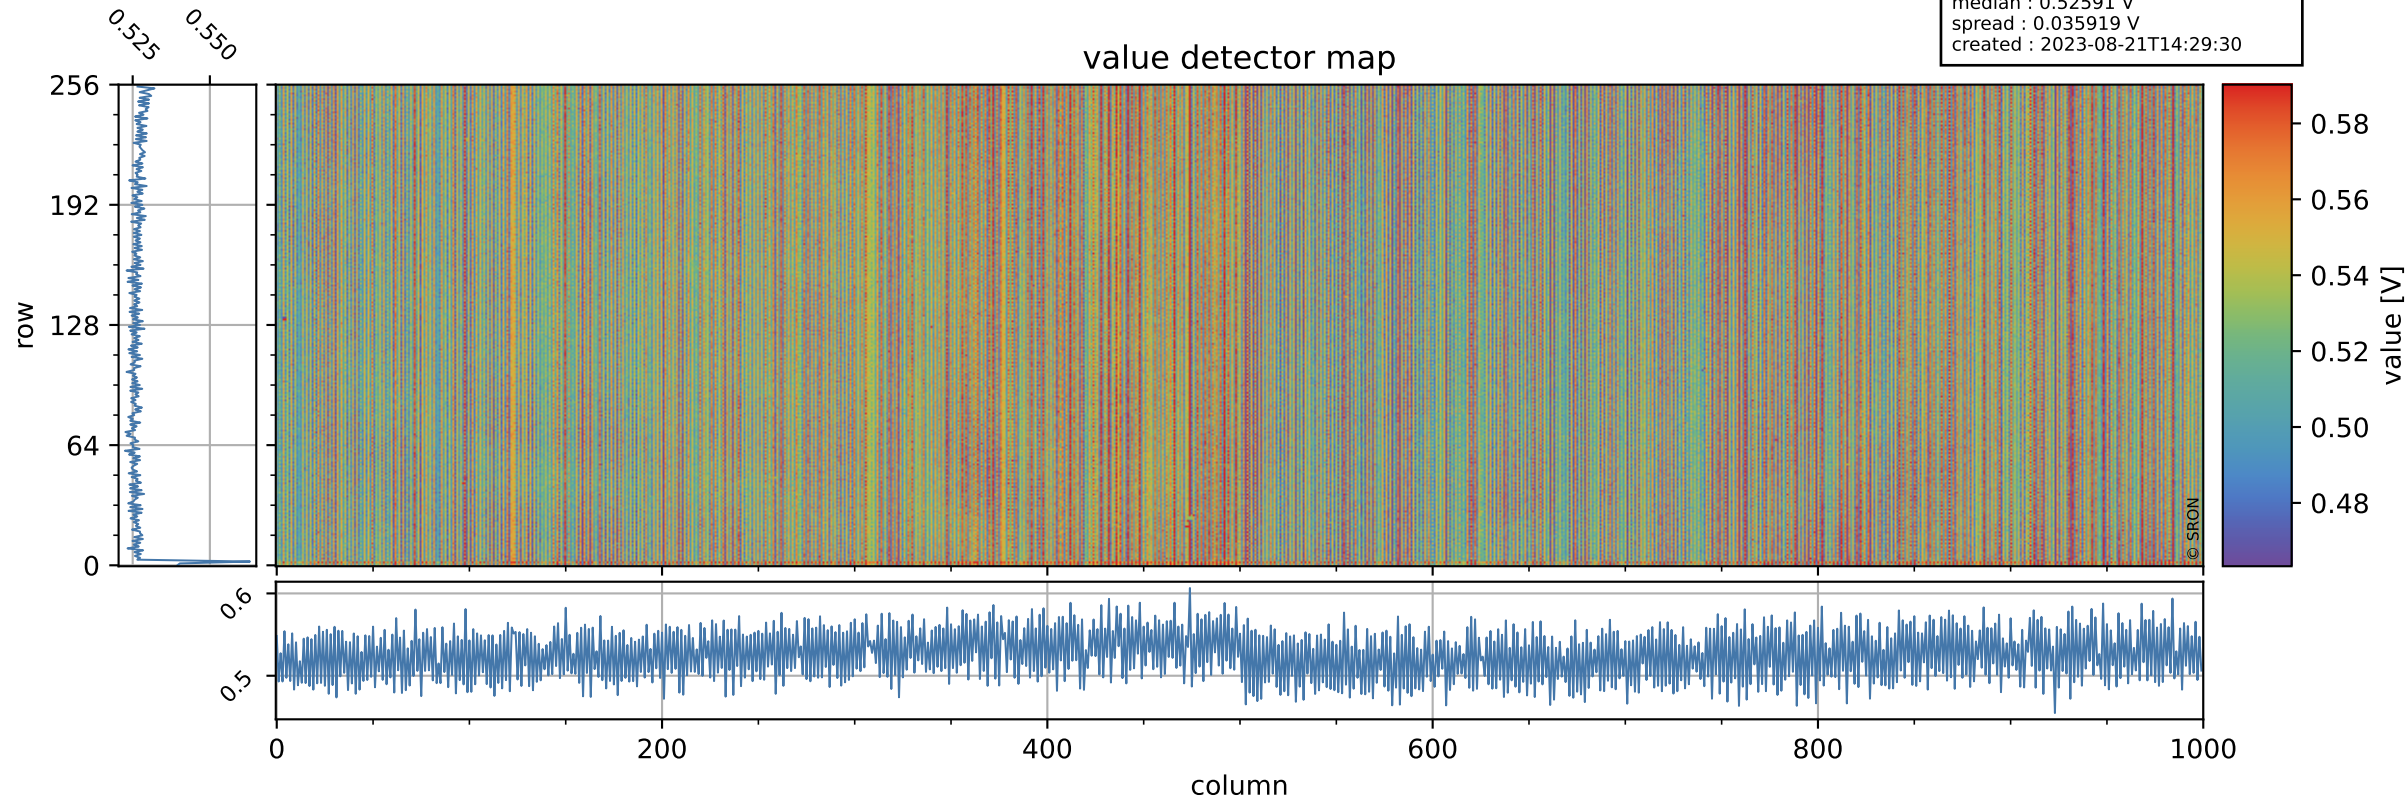

# Tropomi SWIR offset (official)

orbits : 20 in [9532, 9577]  
coverage : 2019-08-16 / 2019-08-19  
median : 0.52591 V  
spread : 0.035919 V  
created : 2023-08-21T14:29:30

## value detector map

# Tropomi SWIR offset (official)

orbits : 20 in [9532, 9577]  
coverage : 2019-08-16 / 2019-08-19  
median : 35.956  $\mu\text{V}$   
spread : 17.441  $\mu\text{V}$   
created : 2023-08-21T14:29:31

# Tropomi SWIR offset (official) ground-tracks of Sentinel-5P

orbits : 20 in [9532, 9577]  
coverage : 2019-08-16 / 2019-08-19  
created : 2023-08-21T14:29:31