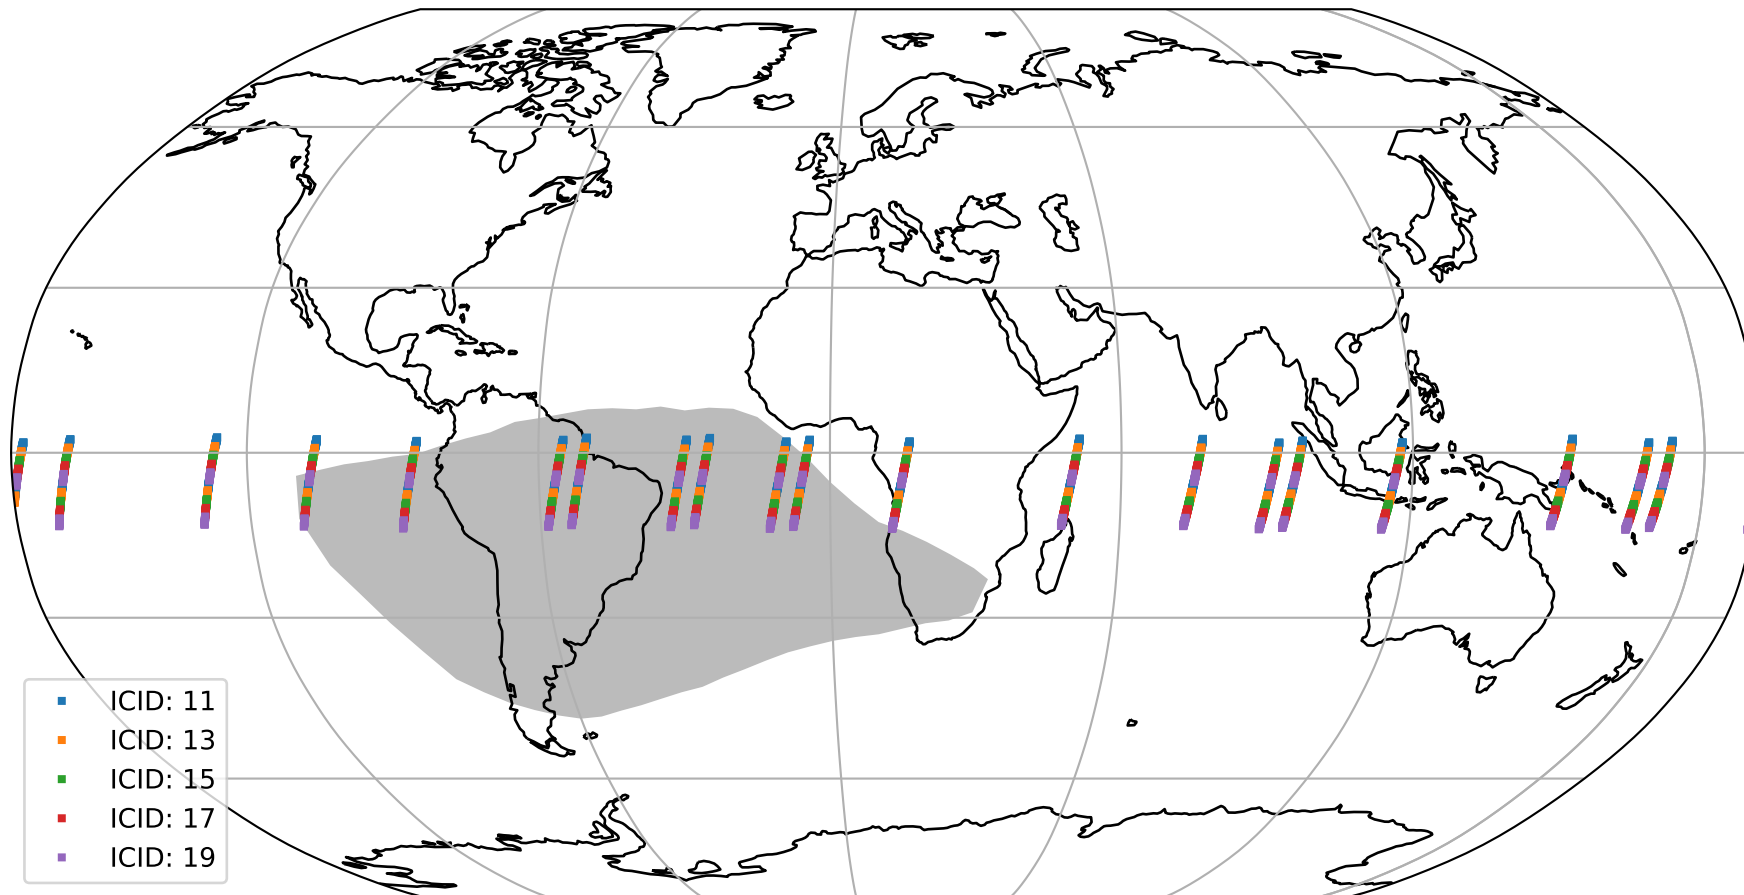

# Tropomi SWIR offset (official)

orbits : 20 in [9532, 9577]  
coverage : 2019-08-16 / 2019-08-19  
median : 35.956  $\mu\text{V}$   
spread : 17.441  $\mu\text{V}$   
created : 2023-08-21T14:29:31

# Tropomi SWIR offset (official)

orbits : 20 in [9532, 9577]  
coverage : 2019-08-16 / 2019-08-19  
median : -0.11426 mV  
spread : 0.35803 mV  
created : 2023-08-21T14:29:31

value compared with SWIR offset CKD

# Tropomi SWIR offset (official) ground-tracks of Sentinel-5P

orbits : 20 in [9532, 9577]  
coverage : 2019-08-16 / 2019-08-19  
created : 2023-08-21T14:29:31

# Tropomi SWIR offset (official)

orbits : [2827, 9577]  
coverage : 2018-04-30 / 2019-08-19  
created : 2023-08-21T14:29:32