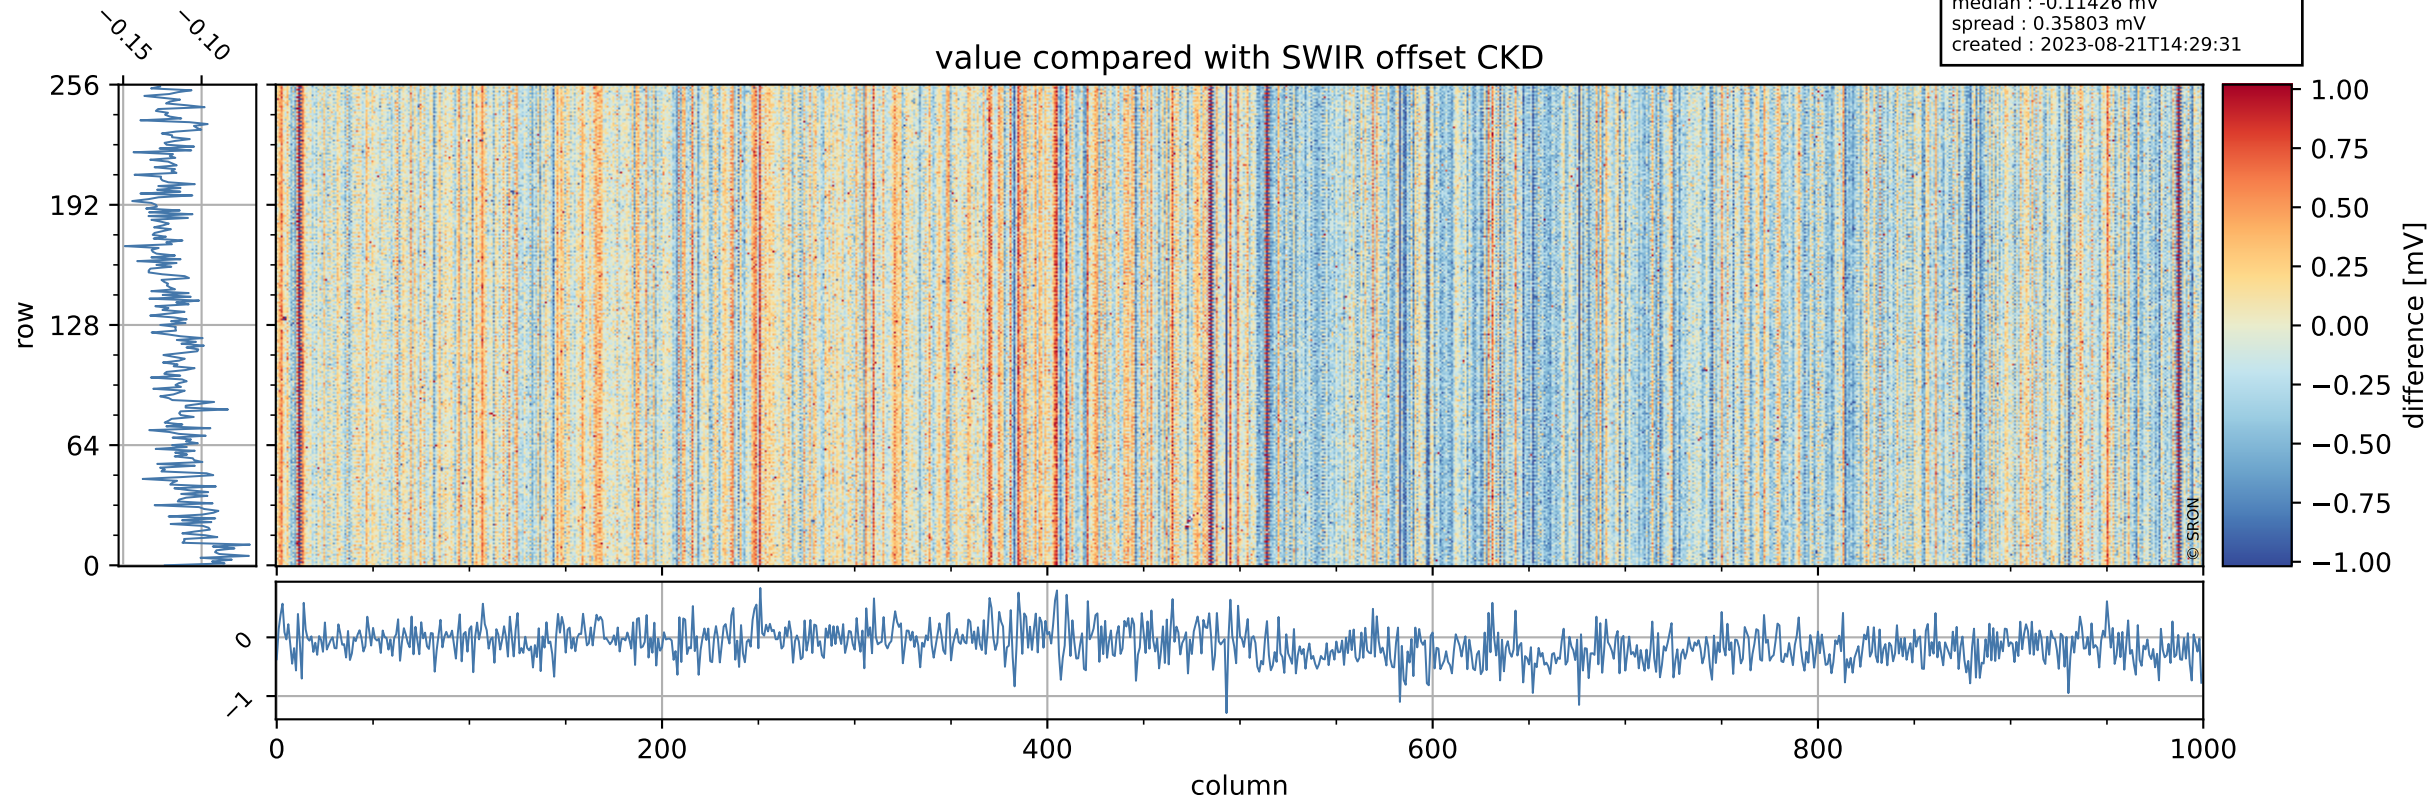

## value detector map

# Tropomi SWIR offset (official)

orbits : 20 in [9532, 9577]  
coverage : 2019-08-16 / 2019-08-19  
median : 35.956  $\mu\text{V}$   
spread : 17.441  $\mu\text{V}$   
created : 2023-08-21T14:29:31

# Tropomi SWIR offset (official)

orbits : 20 in [9532, 9577]  
coverage : 2019-08-16 / 2019-08-19  
median : -0.11426 mV  
spread : 0.35803 mV  
created : 2023-08-21T14:29:31

value compared with SWIR offset CKD

# Tropomi SWIR offset (official) ground-tracks of Sentinel-5P

orbits : 20 in [9532, 9577]  
coverage : 2019-08-16 / 2019-08-19  
created : 2023-08-21T14:29:31