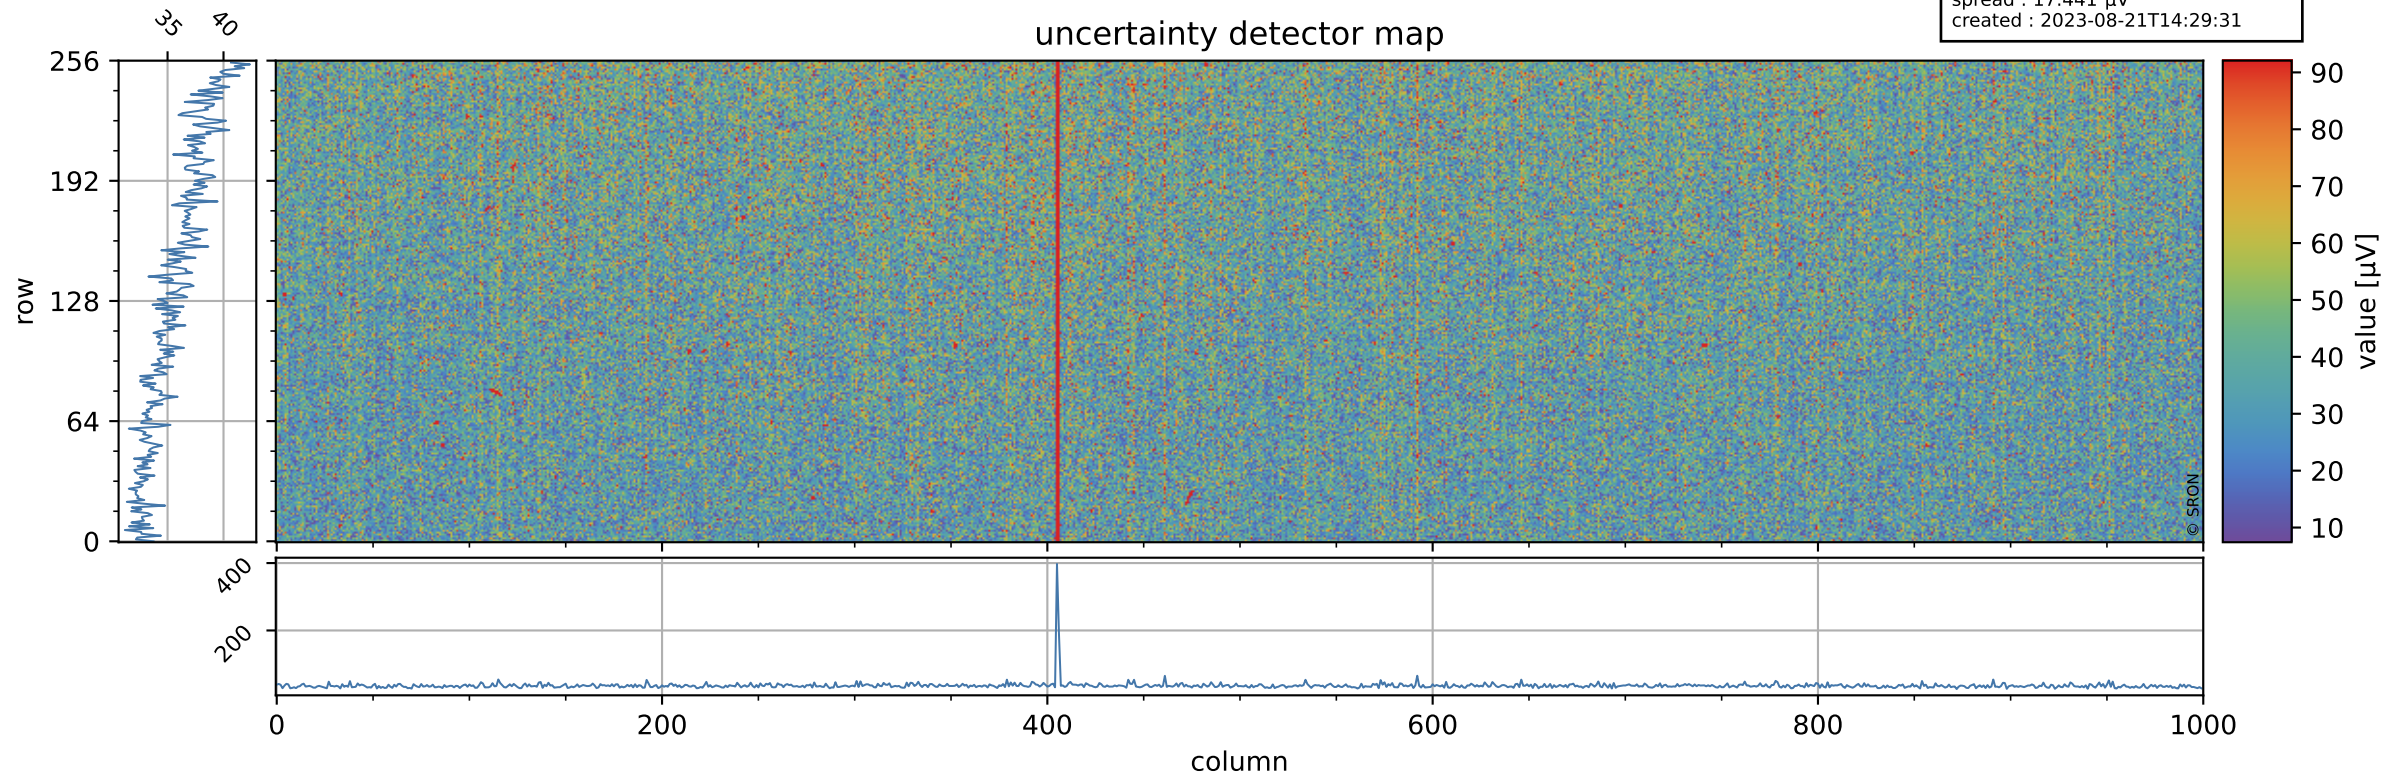

# Tropomi SWIR offset (official)

orbits : 20 in [9532, 9577]  
coverage : 2019-08-16 / 2019-08-19  
median : 0.52591 V  
spread : 0.035919 V  
created : 2023-08-21T14:29:30

## value detector map

# Tropomi SWIR offset (official)

orbits : 20 in [9532, 9577]  
coverage : 2019-08-16 / 2019-08-19  
median : 35.956  $\mu\text{V}$   
spread : 17.441  $\mu\text{V}$   
created : 2023-08-21T14:29:31

# Tropomi SWIR offset (official) ground-tracks of Sentinel-5P

orbits : 20 in [9532, 9577]  
coverage : 2019-08-16 / 2019-08-19  
created : 2023-08-21T14:29:31