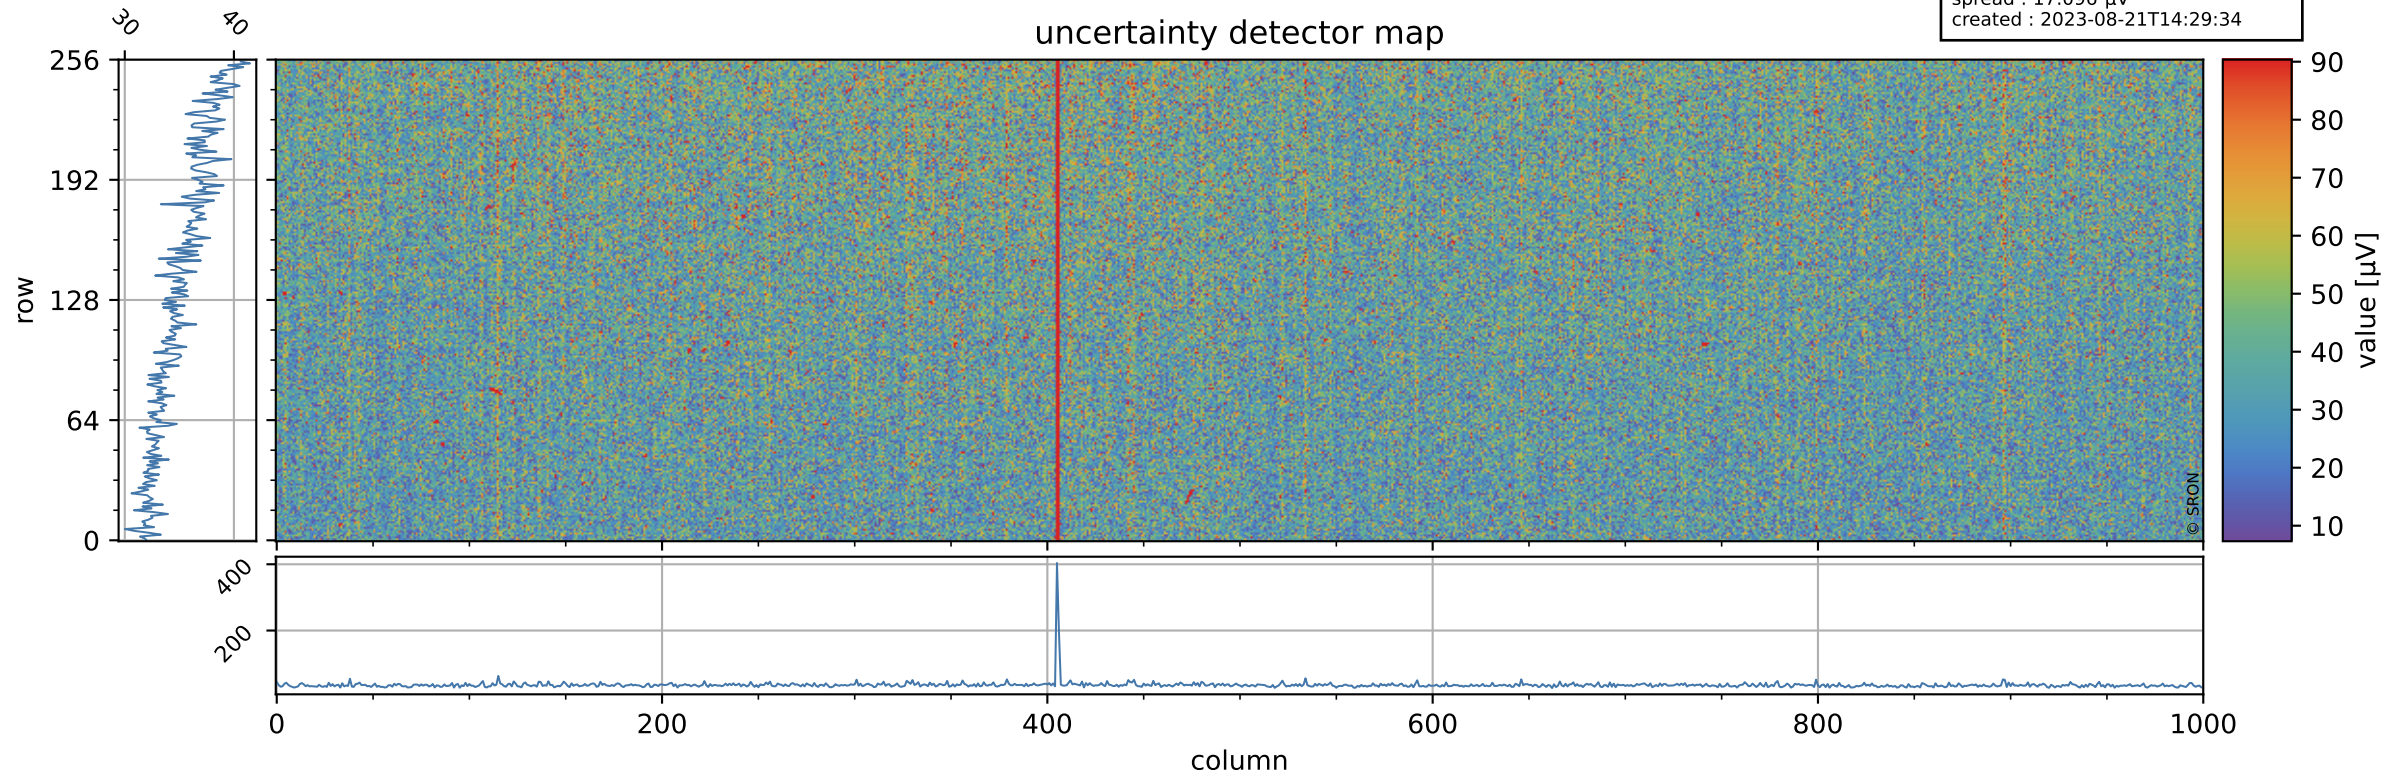

Tropomi SWIR offset (official)

orbits : 19 in [9547, 9592]
coverage : 2019-08-17 / 2019-08-20
median : 0.52591 V
spread : 0.035919 V
created : 2023-08-21T14:29:33

value detector map

Tropomi SWIR offset (official)

orbits : 19 in [9547, 9592]
coverage : 2019-08-17 / 2019-08-20
median : 35.342 μV
spread : 17.096 μV
created : 2023-08-21T14:29:34

Tropomi SWIR offset (official)

orbits : 19 in [9547, 9592]
coverage : 2019-08-17 / 2019-08-20
median : -0.10949 mV
spread : 0.35663 mV
created : 2023-08-21T14:29:34

value compared with SWIR offset CKD

Tropomi SWIR offset (official) ground-tracks of Sentinel-5P

orbits : 19 in [9547, 9592]
coverage : 2019-08-17 / 2019-08-20
created : 2023-08-21T14:29:34

Tropomi SWIR offset (official)

orbits : [2827, 9592]
coverage : 2018-04-30 / 2019-08-20
created : 2023-08-21T14:29:35

trend of detector median & temperatures