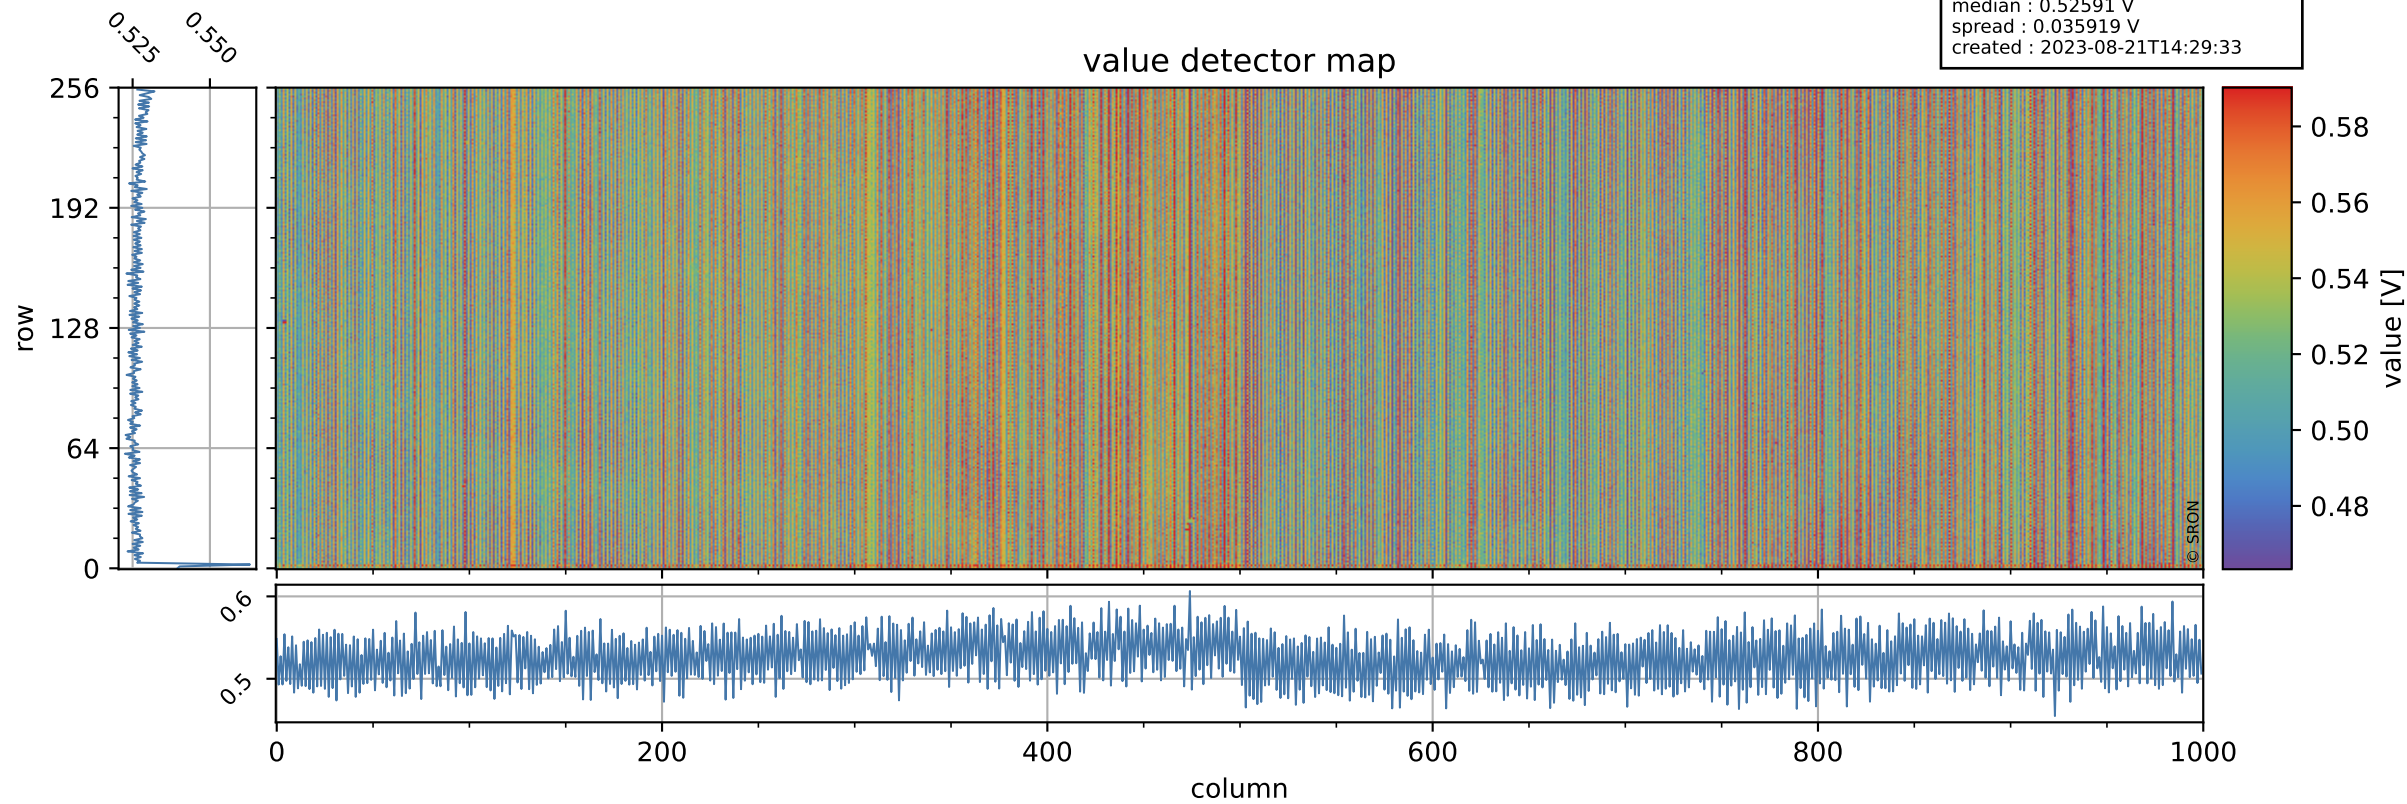

Tropomi SWIR offset (official)

orbits : 19 in [9547, 9592]
coverage : 2019-08-17 / 2019-08-20
median : 0.52591 V
spread : 0.035919 V
created : 2023-08-21T14:29:33

value detector map

Tropomi SWIR offset (official)

orbits : 19 in [9547, 9592]
coverage : 2019-08-17 / 2019-08-20
median : 35.342 μV
spread : 17.096 μV
created : 2023-08-21T14:29:34

Tropomi SWIR offset (official)

orbits : 19 in [9547, 9592]
coverage : 2019-08-17 / 2019-08-20
median : -0.10949 mV
spread : 0.35663 mV
created : 2023-08-21T14:29:34

value compared with SWIR offset CKD

Tropomi SWIR offset (official) ground-tracks of Sentinel-5P

orbits : 19 in [9547, 9592]
coverage : 2019-08-17 / 2019-08-20
created : 2023-08-21T14:29:34

Tropomi SWIR offset (official)

orbits : [2827, 9592]
coverage : 2018-04-30 / 2019-08-20
created : 2023-08-21T14:29:35

trend of detector median & temperatures