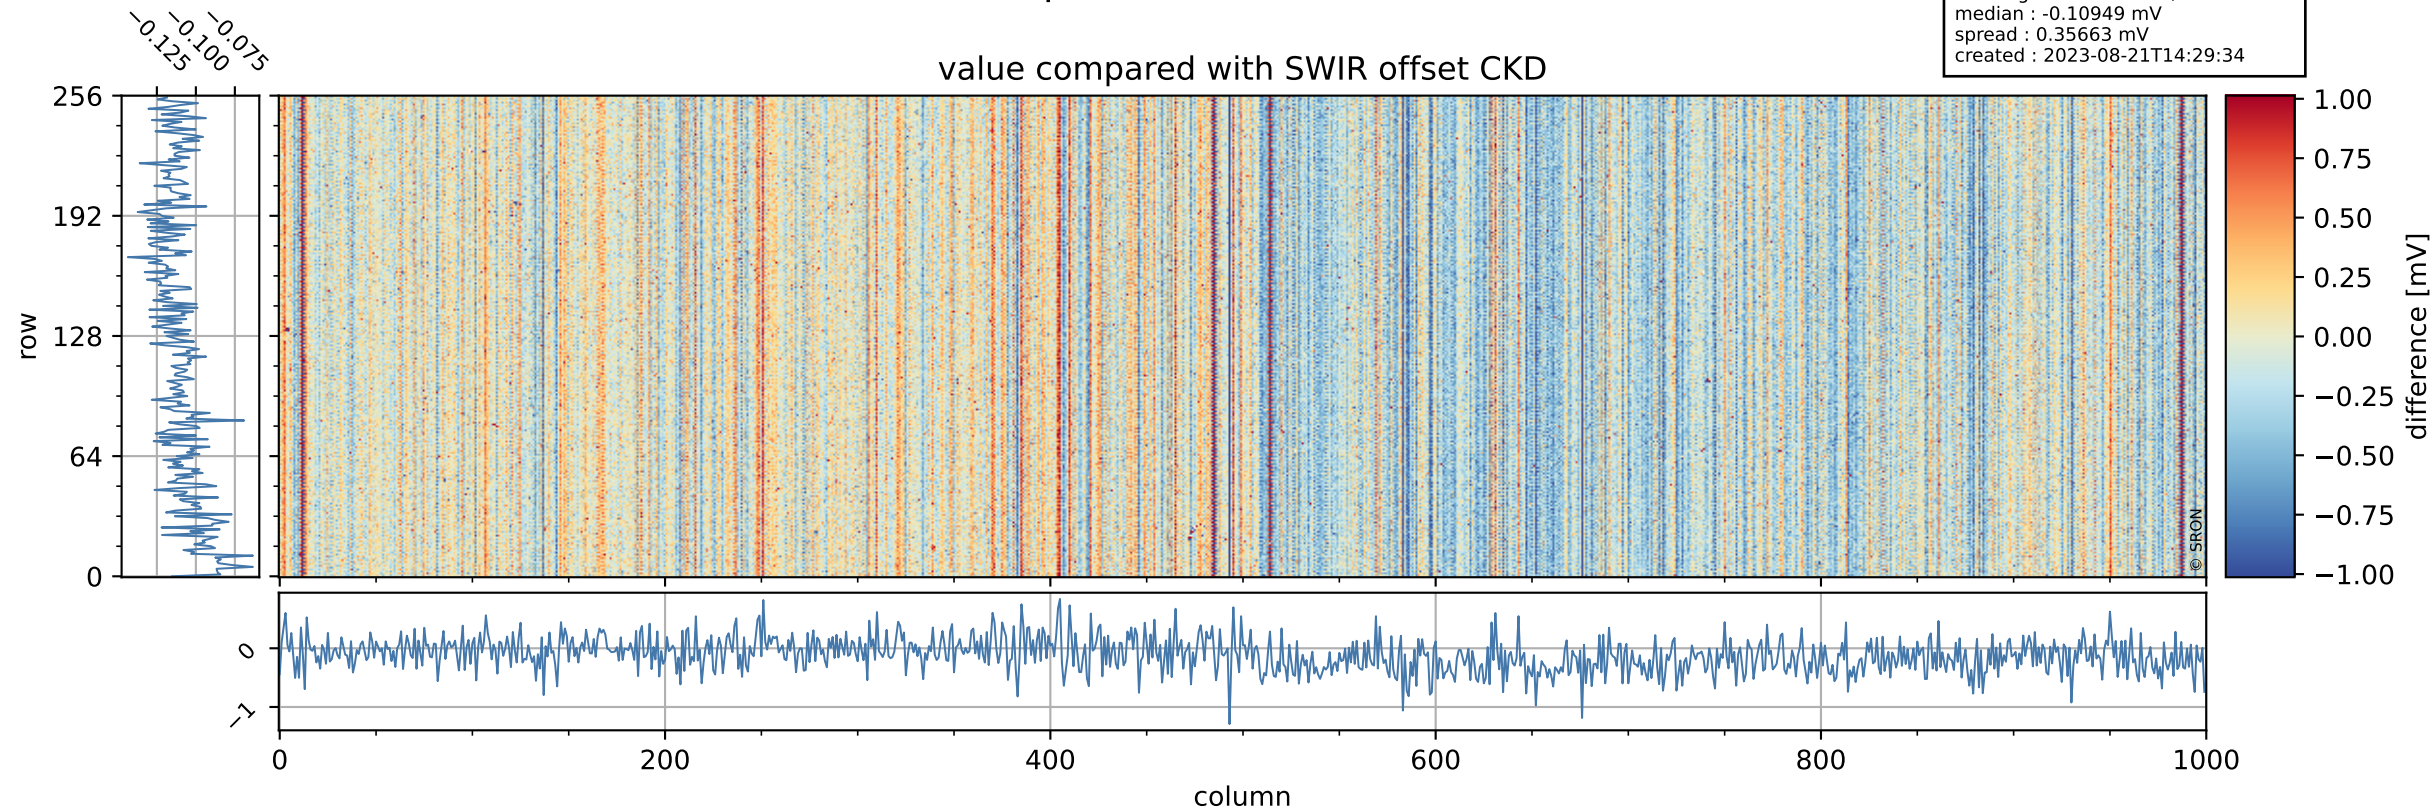

Tropomi SWIR offset (official)

orbits : 19 in [9547, 9592]
coverage : 2019-08-17 / 2019-08-20
median : 0.52591 V
spread : 0.035919 V
created : 2023-08-21T14:29:33

value detector map

Tropomi SWIR offset (official)

orbits : 19 in [9547, 9592]
coverage : 2019-08-17 / 2019-08-20
median : 35.342 μV
spread : 17.096 μV
created : 2023-08-21T14:29:34

Tropomi SWIR offset (official)

orbits : 19 in [9547, 9592]
coverage : 2019-08-17 / 2019-08-20
median : -0.10949 mV
spread : 0.35663 mV
created : 2023-08-21T14:29:34

value compared with SWIR offset CKD

Tropomi SWIR offset (official) ground-tracks of Sentinel-5P

orbits : 19 in [9547, 9592]
coverage : 2019-08-17 / 2019-08-20
created : 2023-08-21T14:29:34

Tropomi SWIR offset (official)

orbits : [2827, 9592]
coverage : 2018-04-30 / 2019-08-20
created : 2023-08-21T14:29:35

trend of detector median & temperatures