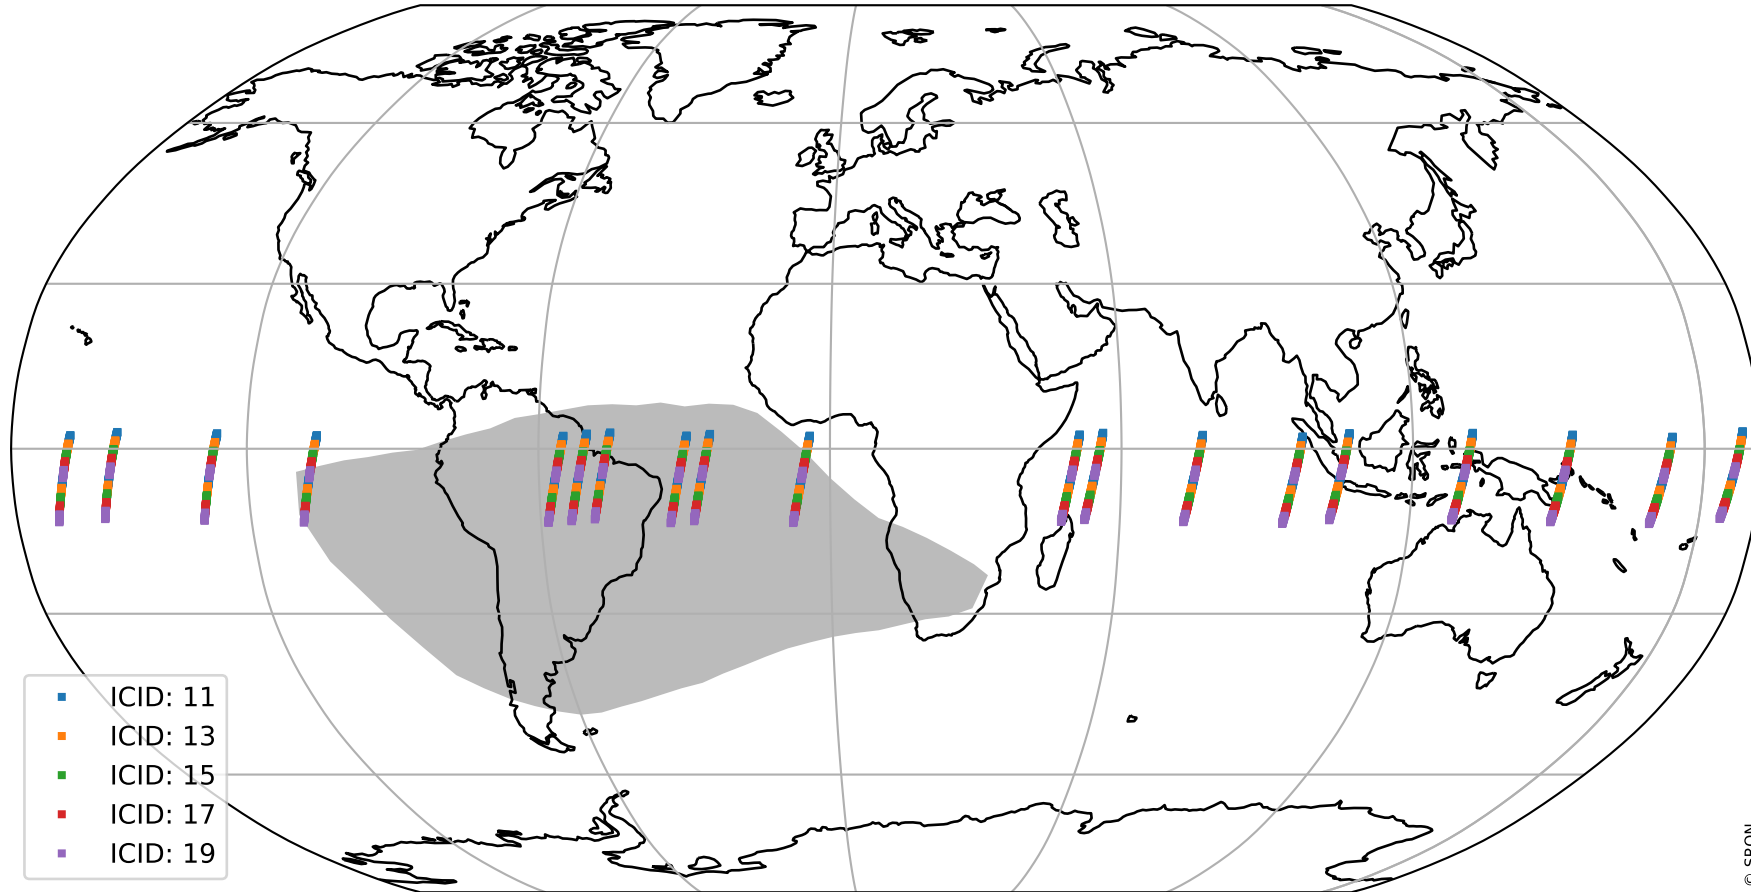

Tropomi SWIR offset (official)

orbits : 19 in [9547, 9592]
coverage : 2019-08-17 / 2019-08-20
median : 0.52591 V
spread : 0.035919 V
created : 2023-08-21T14:29:33

value detector map

Tropomi SWIR offset (official)

orbits : 19 in [9547, 9592]
coverage : 2019-08-17 / 2019-08-20
median : 35.342 μV
spread : 17.096 μV
created : 2023-08-21T14:29:34

Tropomi SWIR offset (official)

orbits : 19 in [9547, 9592]
coverage : 2019-08-17 / 2019-08-20
median : -0.10949 mV
spread : 0.35663 mV
created : 2023-08-21T14:29:34

value compared with SWIR offset CKD

Tropomi SWIR offset (official) ground-tracks of Sentinel-5P

orbits : 19 in [9547, 9592]
coverage : 2019-08-17 / 2019-08-20
created : 2023-08-21T14:29:34

Tropomi SWIR offset (official)

orbits : [2827, 9592]
coverage : 2018-04-30 / 2019-08-20
created : 2023-08-21T14:29:35

trend of detector median & temperatures