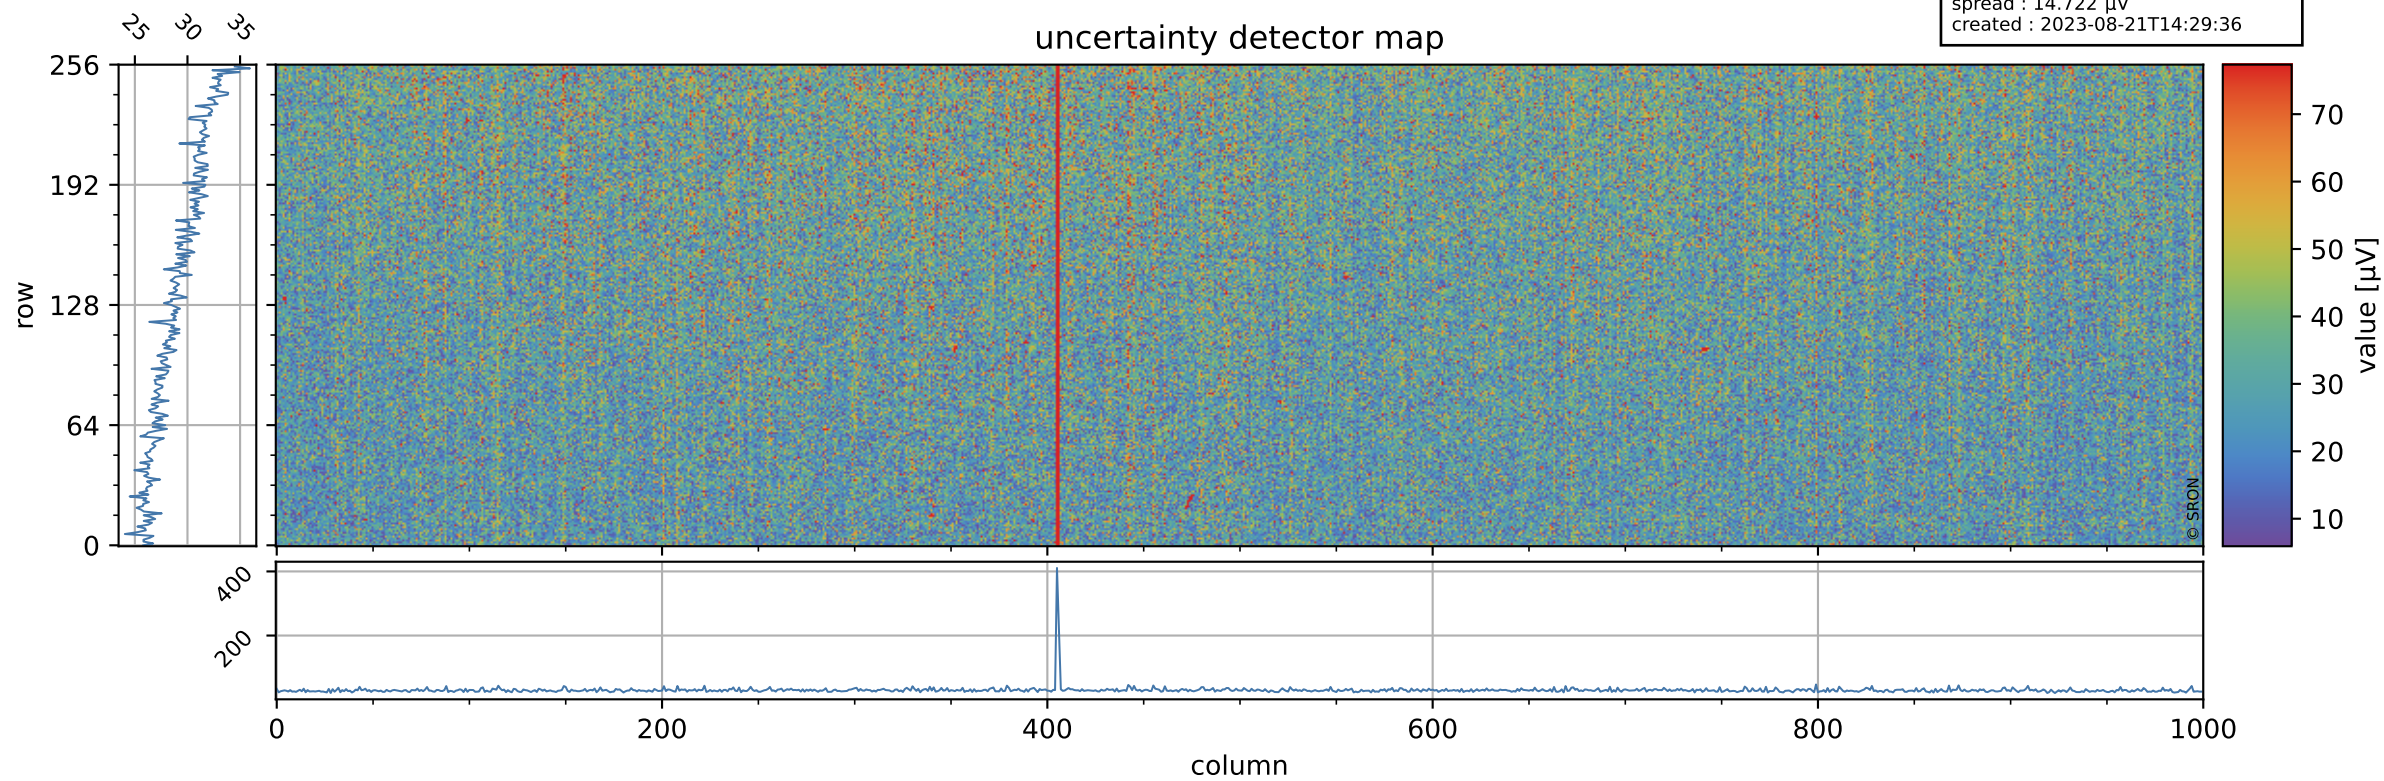

# Tropomi SWIR offset (official)

orbits : 20 in [9562, 9607]  
coverage : 2019-08-18 / 2019-08-21  
median : 0.52591 V  
spread : 0.035917 V  
created : 2023-08-21T14:29:36

## value detector map

# Tropomi SWIR offset (official)

orbits : 20 in [9562, 9607]  
coverage : 2019-08-18 / 2019-08-21  
median : 29.297  $\mu\text{V}$   
spread : 14.722  $\mu\text{V}$   
created : 2023-08-21T14:29:36

# Tropomi SWIR offset (official) ground-tracks of Sentinel-5P

orbits : 20 in [9562, 9607]  
coverage : 2019-08-18 / 2019-08-21  
created : 2023-08-21T14:29:37