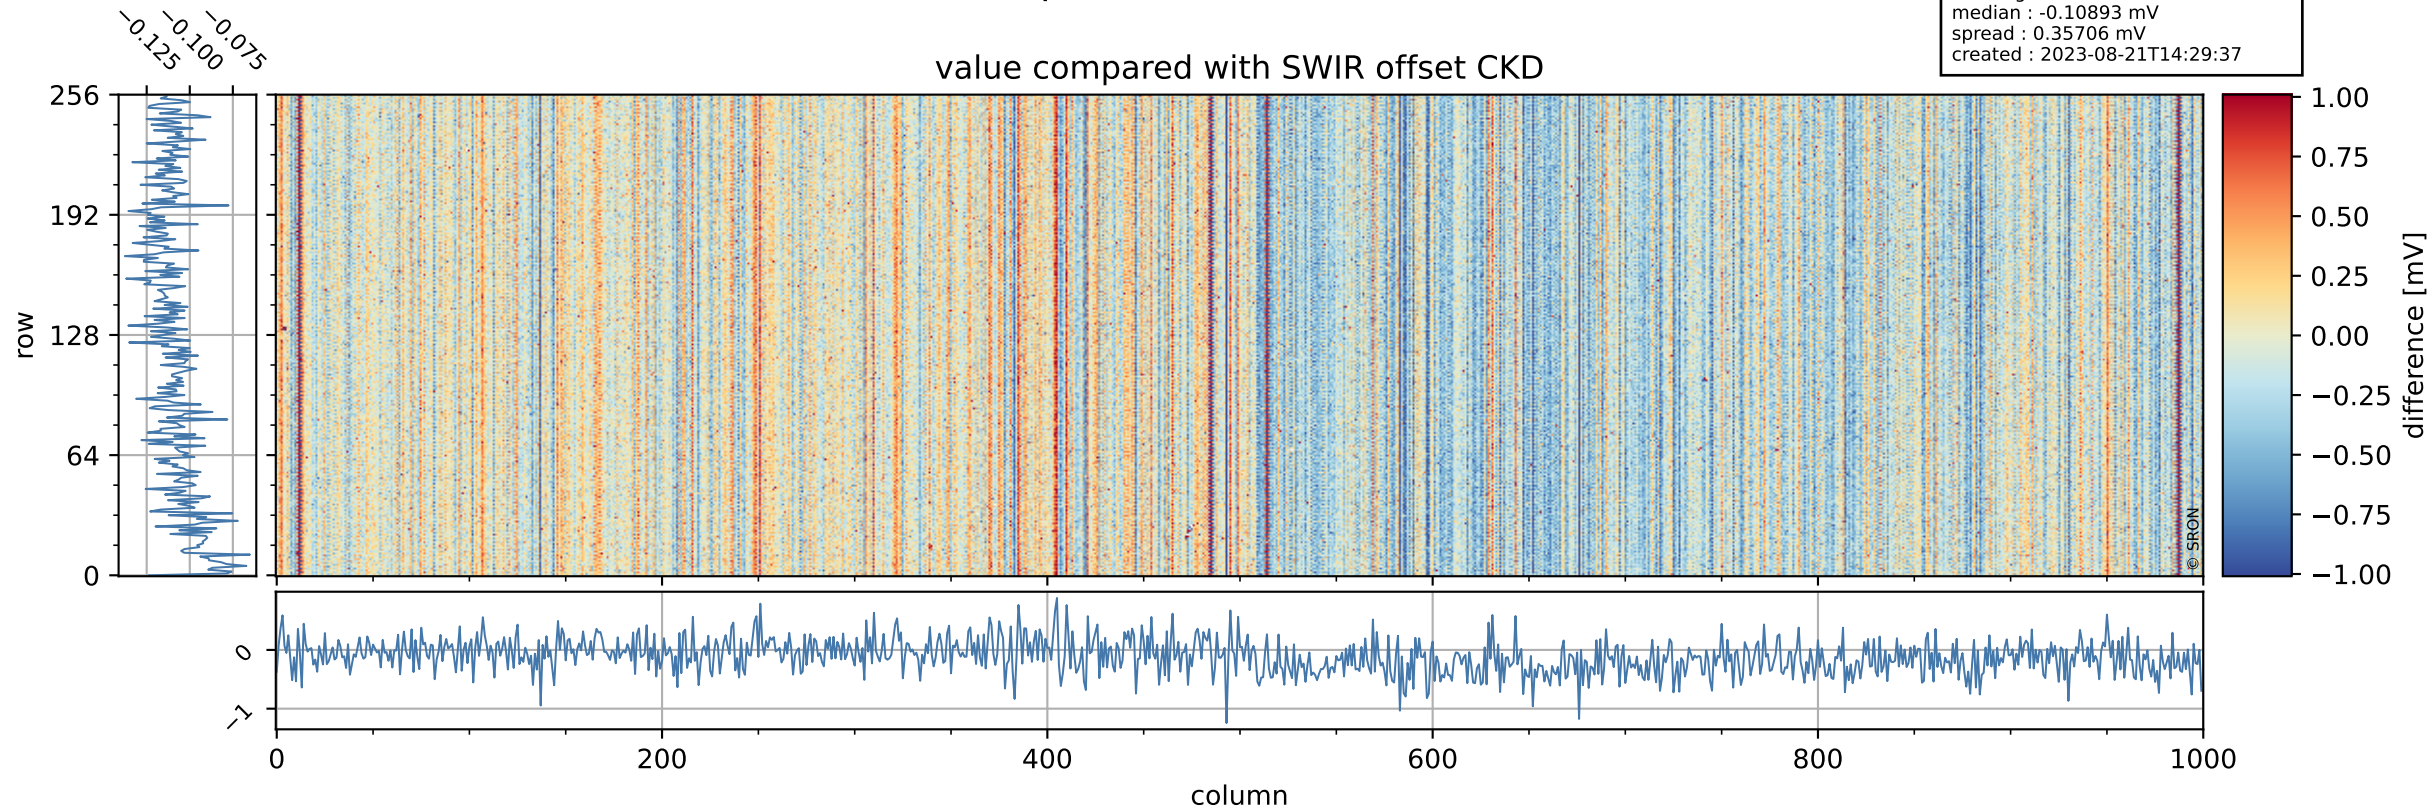

## value detector map

# Tropomi SWIR offset (official)

orbits : 20 in [9562, 9607]  
coverage : 2019-08-18 / 2019-08-21  
median : 29.297  $\mu\text{V}$   
spread : 14.722  $\mu\text{V}$   
created : 2023-08-21T14:29:36

# Tropomi SWIR offset (official)

orbits : 20 in [9562, 9607]  
coverage : 2019-08-18 / 2019-08-21  
median : -0.10893 mV  
spread : 0.35706 mV  
created : 2023-08-21T14:29:37

value compared with SWIR offset CKD

# Tropomi SWIR offset (official) ground-tracks of Sentinel-5P

orbits : 20 in [9562, 9607]  
coverage : 2019-08-18 / 2019-08-21  
created : 2023-08-21T14:29:37