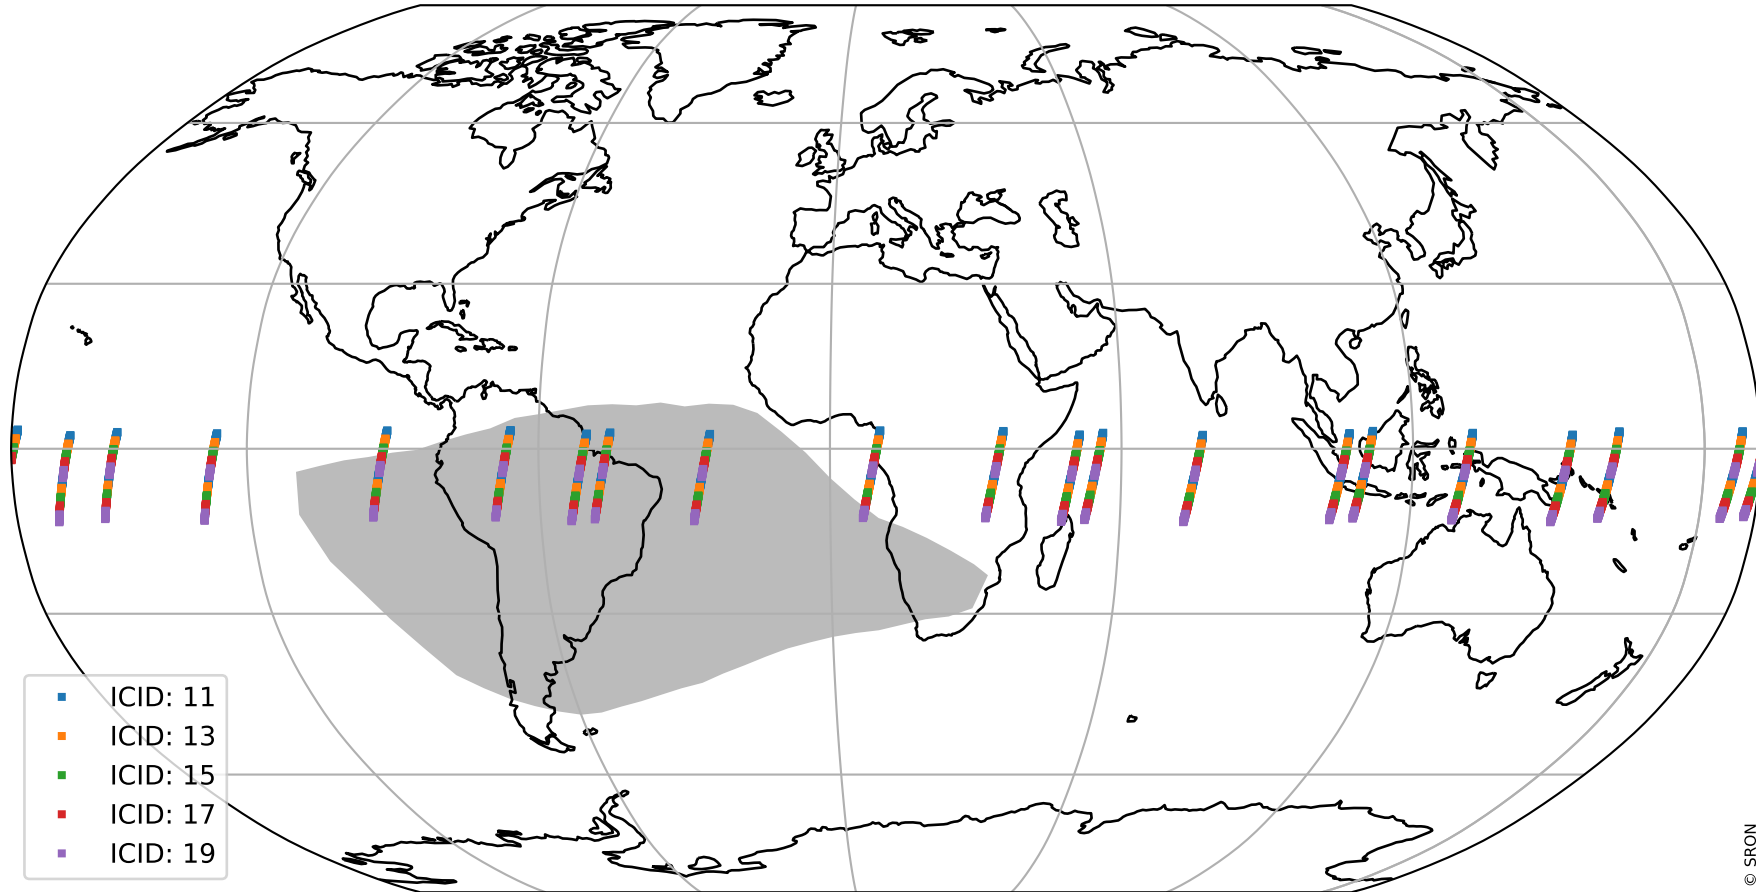

# Tropomi SWIR offset (official)

orbits : 20 in [9562, 9607]  
coverage : 2019-08-18 / 2019-08-21  
median : 29.297  $\mu\text{V}$   
spread : 14.722  $\mu\text{V}$   
created : 2023-08-21T14:29:36

# Tropomi SWIR offset (official)

orbits : 20 in [9562, 9607]  
coverage : 2019-08-18 / 2019-08-21  
median : -0.10893 mV  
spread : 0.35706 mV  
created : 2023-08-21T14:29:37

value compared with SWIR offset CKD

# Tropomi SWIR offset (official) ground-tracks of Sentinel-5P

orbits : 20 in [9562, 9607]  
coverage : 2019-08-18 / 2019-08-21  
created : 2023-08-21T14:29:37

# Tropomi SWIR offset (official)

orbits : [2827, 9607]  
coverage : 2018-04-30 / 2019-08-21  
created : 2023-08-21T14:29:38