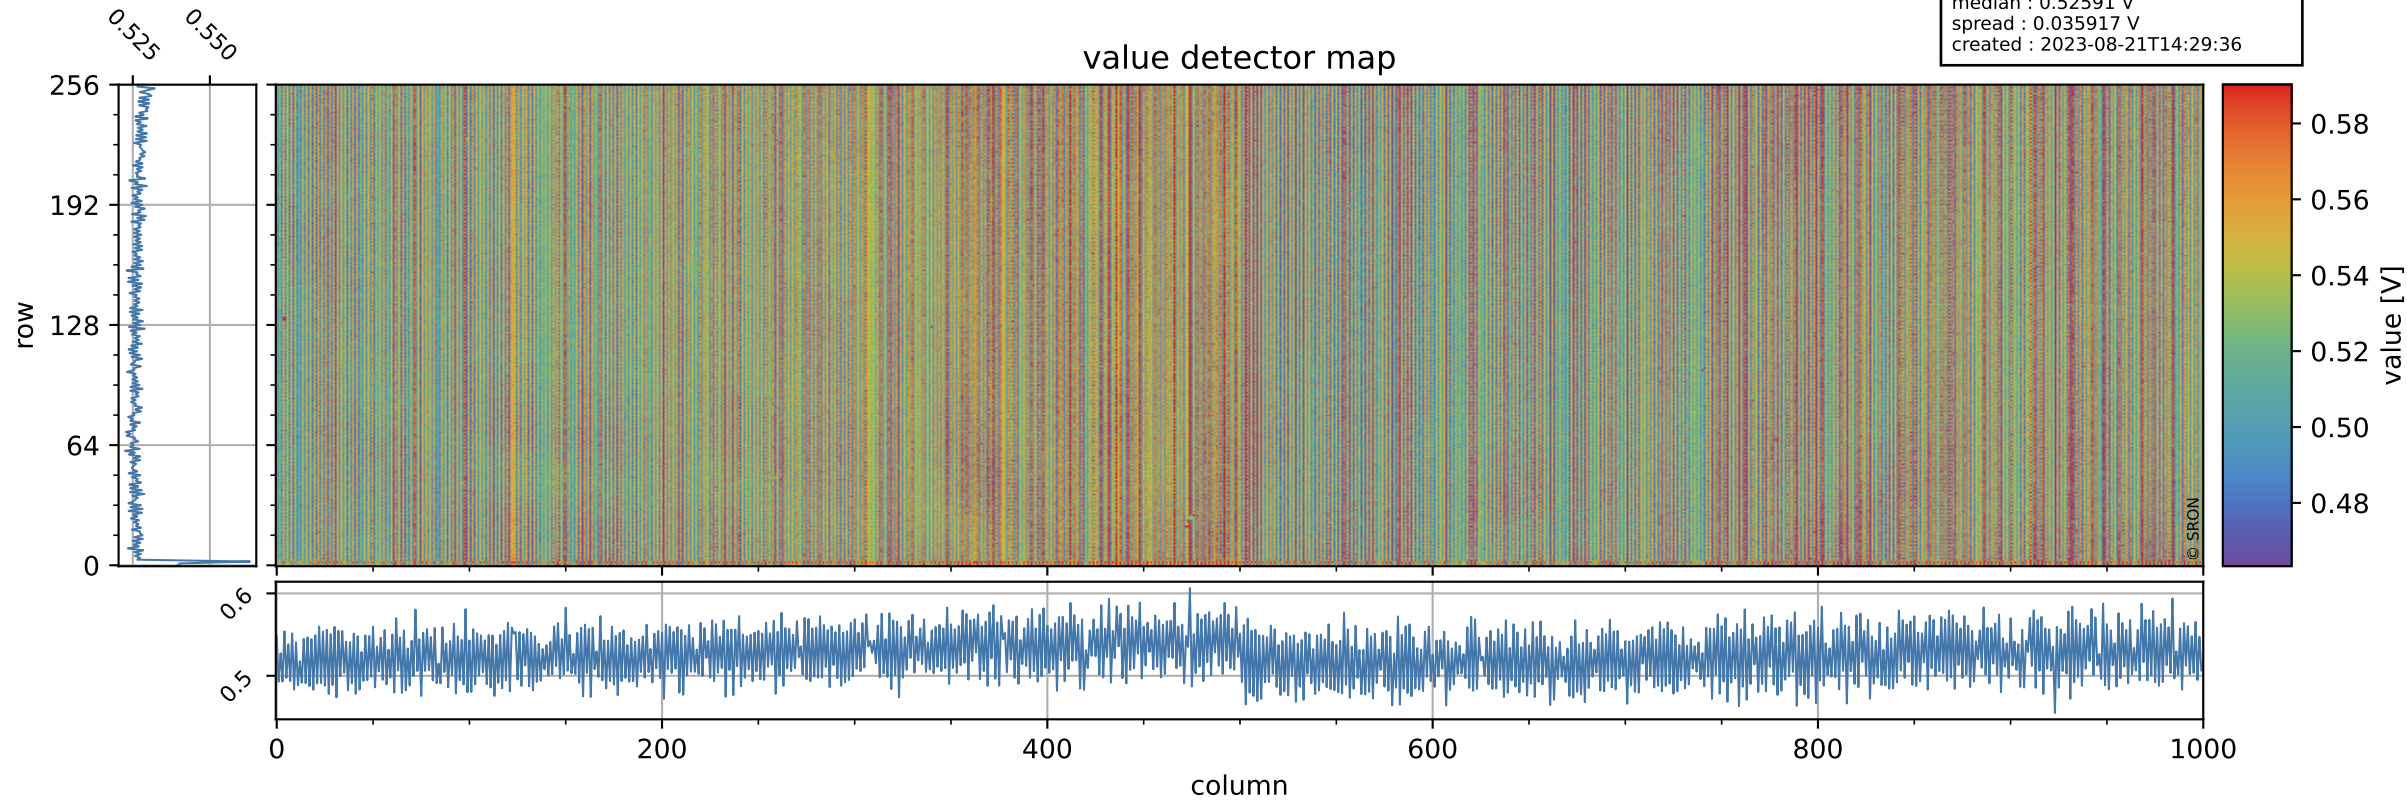

# Tropomi SWIR offset (official)

orbits : 20 in [9562, 9607]  
coverage : 2019-08-18 / 2019-08-21  
median : 0.52591 V  
spread : 0.035917 V  
created : 2023-08-21T14:29:36

## value detector map

# Tropomi SWIR offset (official)

orbits : 20 in [9562, 9607]  
coverage : 2019-08-18 / 2019-08-21  
median : 29.297  $\mu\text{V}$   
spread : 14.722  $\mu\text{V}$   
created : 2023-08-21T14:29:36

# Tropomi SWIR offset (official) ground-tracks of Sentinel-5P

orbits : 20 in [9562, 9607]  
coverage : 2019-08-18 / 2019-08-21  
created : 2023-08-21T14:29:37