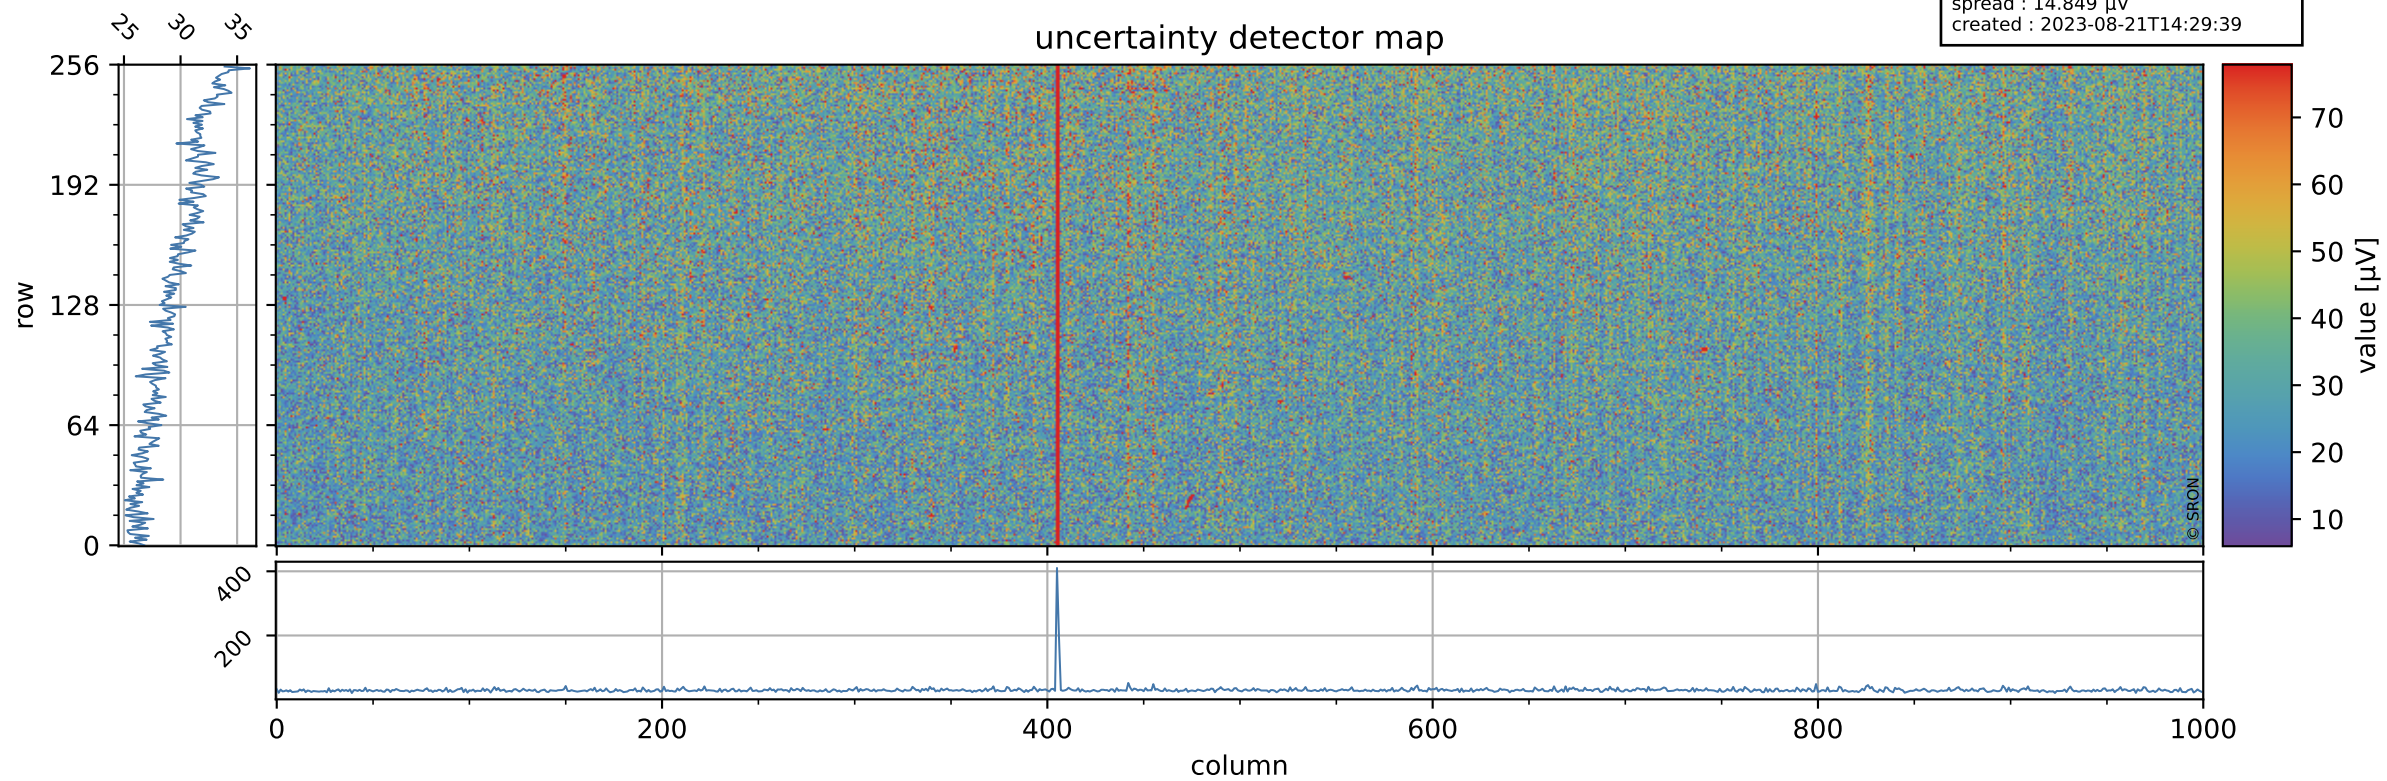

# Tropomi SWIR offset (official)

orbits : 19 in [9577, 9622]  
coverage : 2019-08-19 / 2019-08-22  
median : 0.52591 V  
spread : 0.035918 V  
created : 2023-08-21T14:29:39

## value detector map

# Tropomi SWIR offset (official)

orbits : 19 in [9577, 9622]  
coverage : 2019-08-19 / 2019-08-22  
median : 29.64  $\mu\text{V}$   
spread : 14.849  $\mu\text{V}$   
created : 2023-08-21T14:29:39

# Tropomi SWIR offset (official) ground-tracks of Sentinel-5P

orbits : 19 in [9577, 9622]  
coverage : 2019-08-19 / 2019-08-22  
created : 2023-08-21T14:29:40