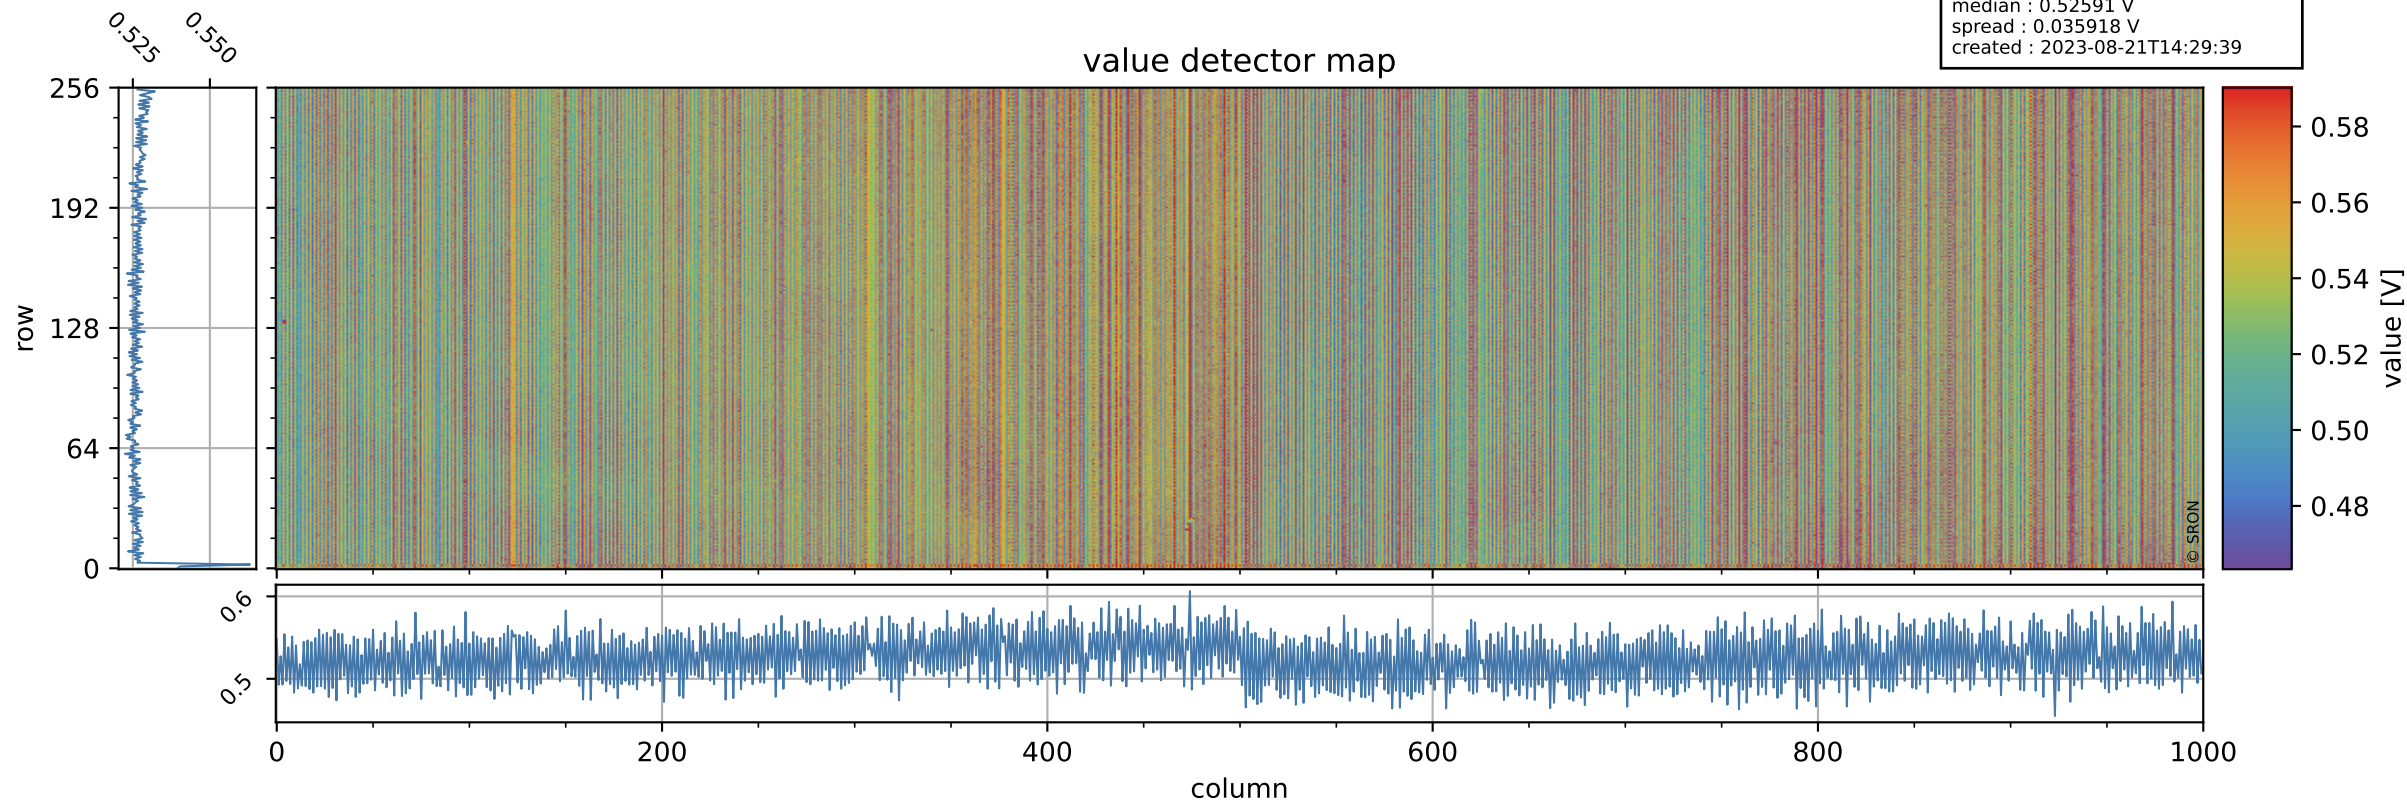

# Tropomi SWIR offset (official)

orbits : 19 in [9577, 9622]  
coverage : 2019-08-19 / 2019-08-22  
median : 0.52591 V  
spread : 0.035918 V  
created : 2023-08-21T14:29:39

## value detector map

# Tropomi SWIR offset (official)

orbits : 19 in [9577, 9622]  
coverage : 2019-08-19 / 2019-08-22  
median : 29.64  $\mu\text{V}$   
spread : 14.849  $\mu\text{V}$   
created : 2023-08-21T14:29:39

# Tropomi SWIR offset (official) ground-tracks of Sentinel-5P

orbits : 19 in [9577, 9622]  
coverage : 2019-08-19 / 2019-08-22  
created : 2023-08-21T14:29:40