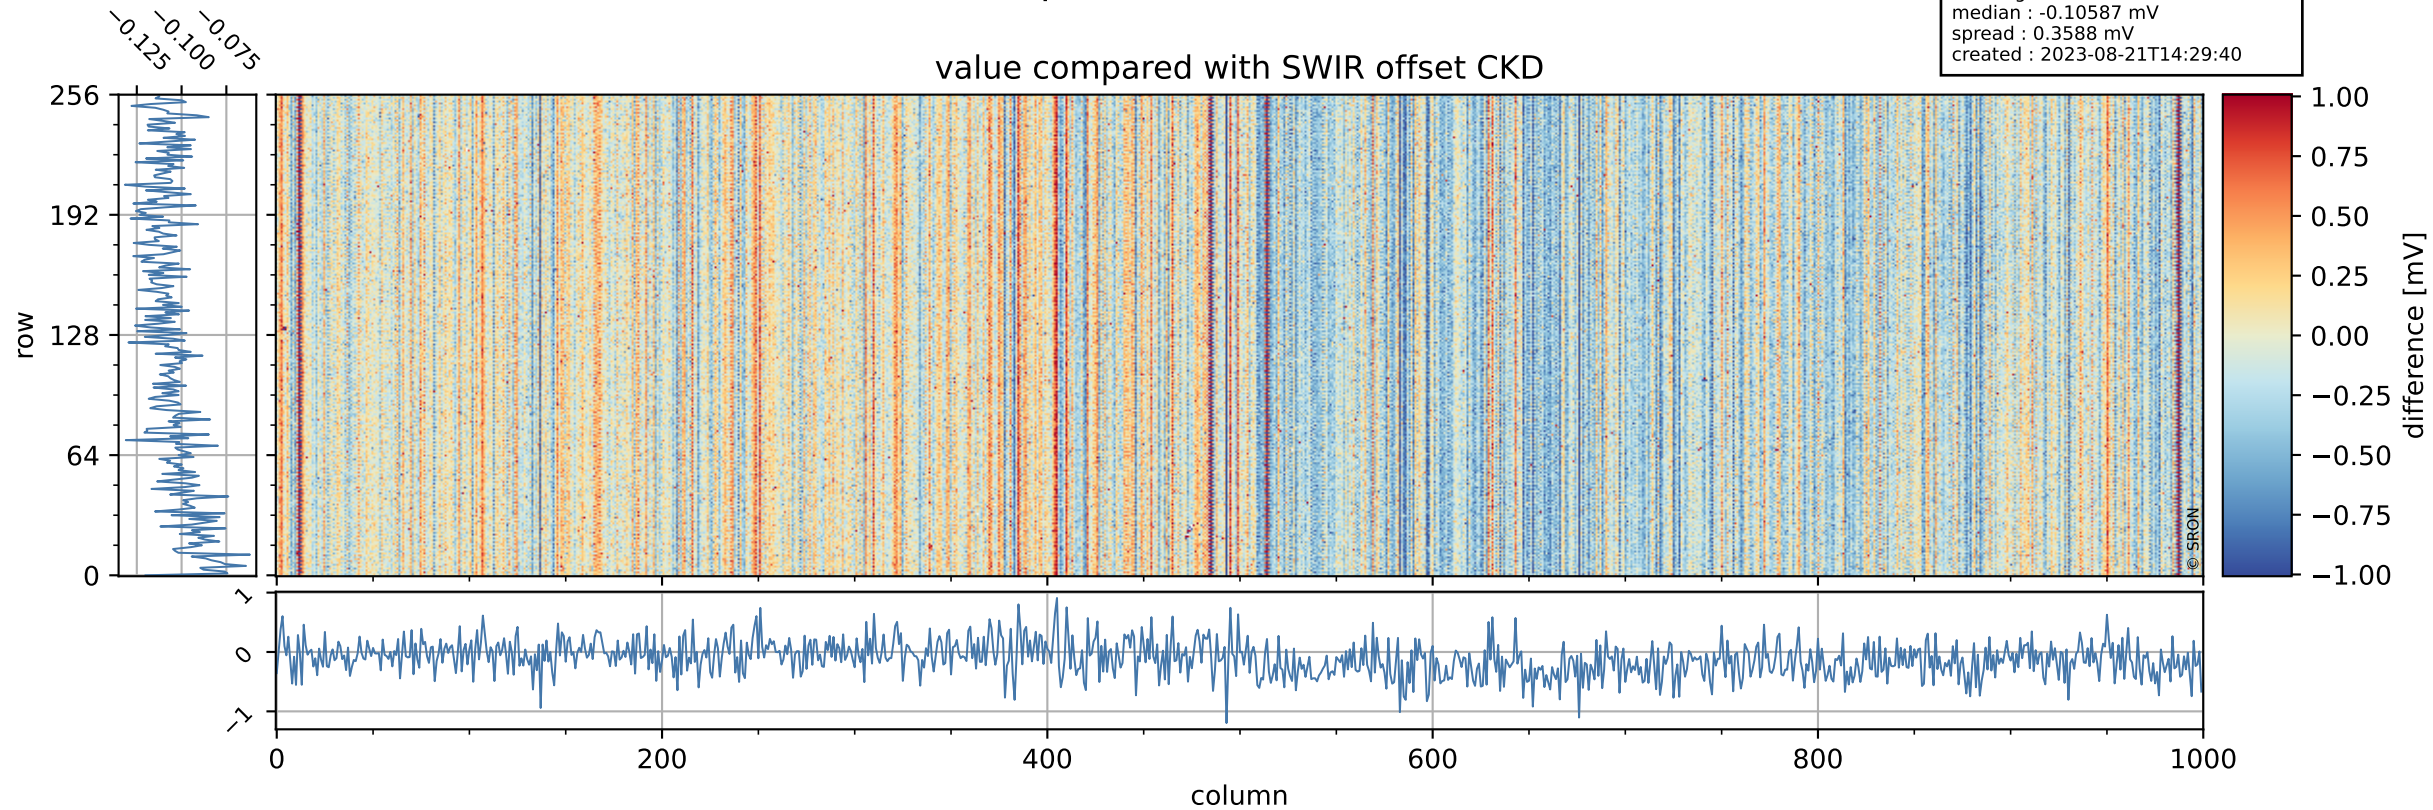

## value detector map

# Tropomi SWIR offset (official)

orbits : 19 in [9577, 9622]  
coverage : 2019-08-19 / 2019-08-22  
median : 29.64  $\mu\text{V}$   
spread : 14.849  $\mu\text{V}$   
created : 2023-08-21T14:29:39

# Tropomi SWIR offset (official) ground-tracks of Sentinel-5P

orbits : 19 in [9577, 9622]  
coverage : 2019-08-19 / 2019-08-22  
created : 2023-08-21T14:29:40

# Tropomi SWIR offset (official)

orbits : [2827, 9622]  
coverage : 2018-04-30 / 2019-08-22  
created : 2023-08-21T14:29:41