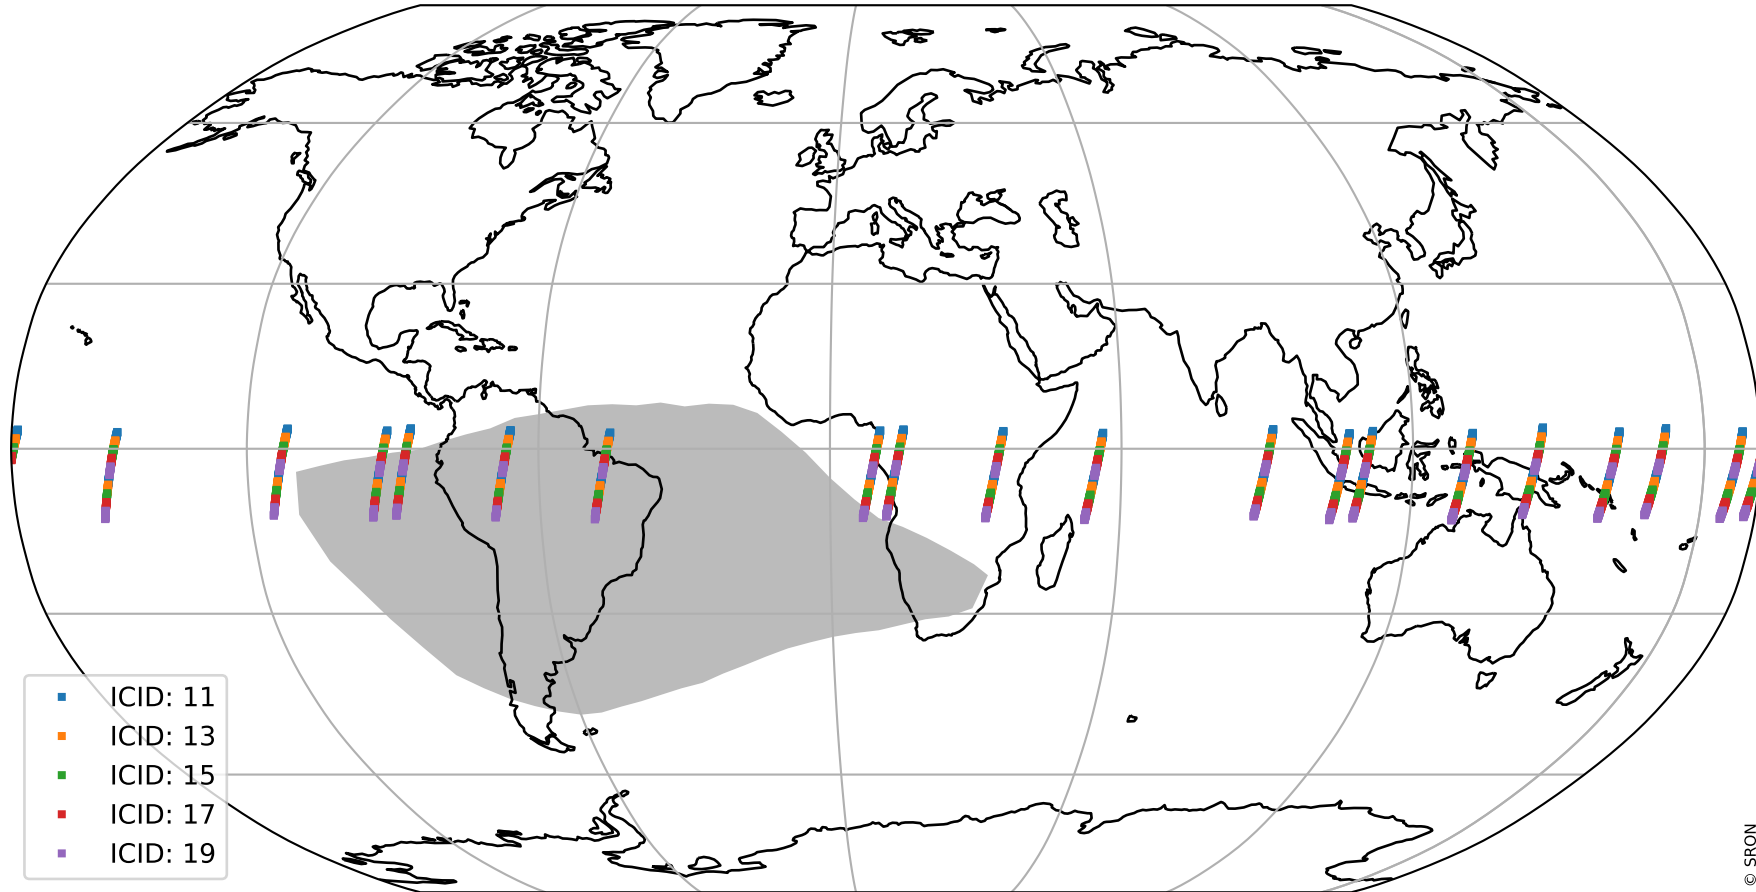

# Tropomi SWIR offset (official)

orbits : 19 in [9577, 9622]  
coverage : 2019-08-19 / 2019-08-22  
median : 29.64  $\mu\text{V}$   
spread : 14.849  $\mu\text{V}$   
created : 2023-08-21T14:29:39

# Tropomi SWIR offset (official)

value compared with SWIR offset CKD

orbits : 19 in [9577, 9622]  
coverage : 2019-08-19 / 2019-08-22  
median : -0.10587 mV  
spread : 0.3588 mV  
created : 2023-08-21T14:29:40

# Tropomi SWIR offset (official) ground-tracks of Sentinel-5P

orbits : 19 in [9577, 9622]  
coverage : 2019-08-19 / 2019-08-22  
created : 2023-08-21T14:29:40

# Tropomi SWIR offset (official)

orbits : [2827, 9622]  
coverage : 2018-04-30 / 2019-08-22  
created : 2023-08-21T14:29:41