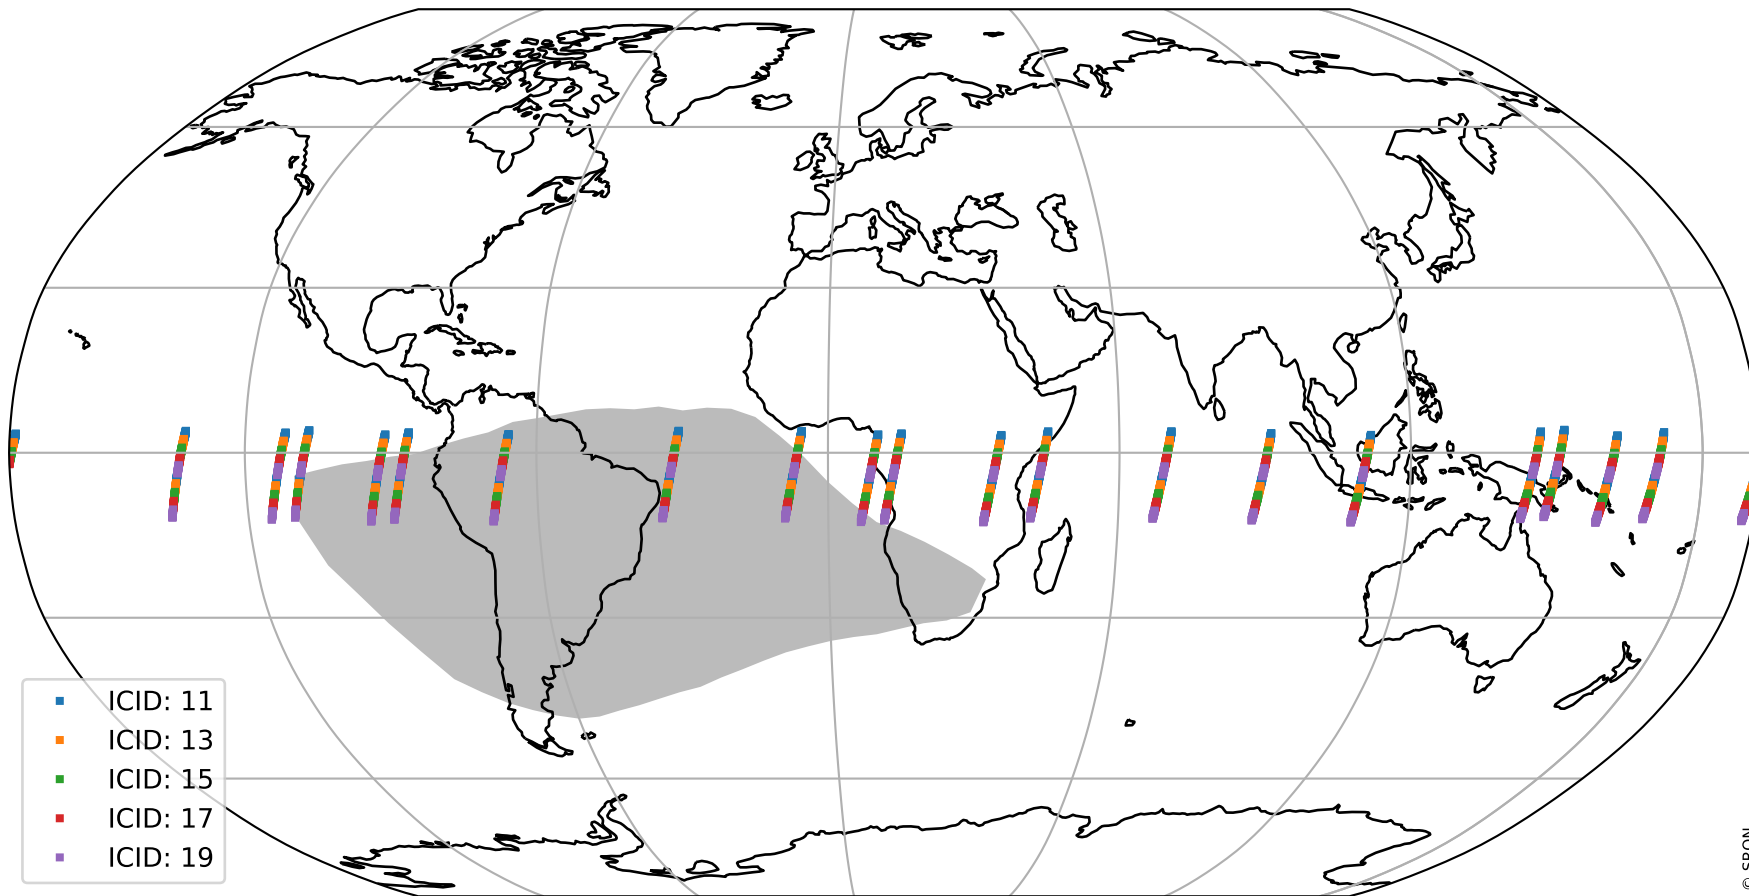

Tropomi SWIR offset (official)

orbits : 20 in [9592, 9637]
coverage : 2019-08-20 / 2019-08-23
median : 0.52592 V
spread : 0.03592 V
created : 2023-08-21T14:29:42

value detector map

Tropomi SWIR offset (official)

orbits : 20 in [9592, 9637]
coverage : 2019-08-20 / 2019-08-23
median : 30.652 μV
spread : 15.258 μV
created : 2023-08-21T14:29:42

Tropomi SWIR offset (official)

orbits : 20 in [9592, 9637]
coverage : 2019-08-20 / 2019-08-23
median : -0.10246 mV
spread : 0.35818 mV
created : 2023-08-21T14:29:43

value compared with SWIR offset CKD

Tropomi SWIR offset (official) ground-tracks of Sentinel-5P

orbits : 20 in [9592, 9637]
coverage : 2019-08-20 / 2019-08-23
created : 2023-08-21T14:29:43

Tropomi SWIR offset (official)

orbits : [2827, 9637]
coverage : 2018-04-30 / 2019-08-23
created : 2023-08-21T14:29:44

trend of detector median & temperatures