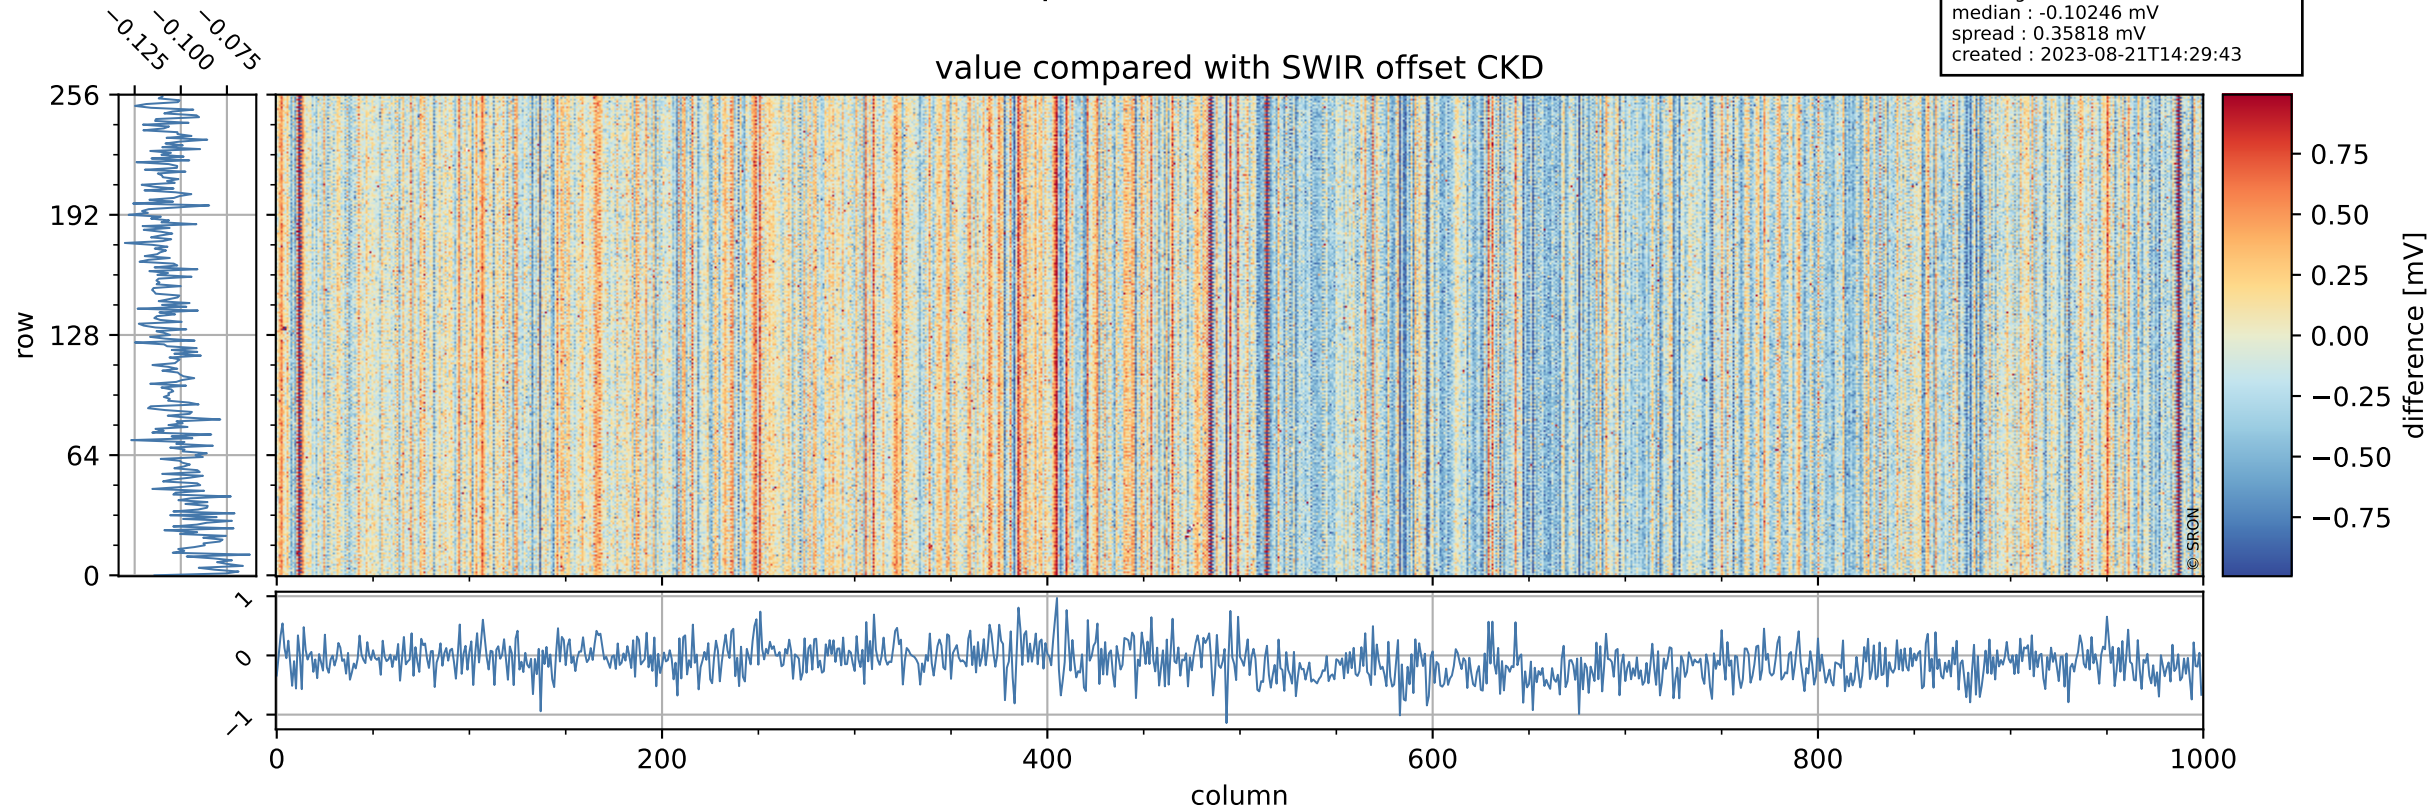

Tropomi SWIR offset (official)

orbits : 20 in [9592, 9637]
coverage : 2019-08-20 / 2019-08-23
median : 0.52592 V
spread : 0.03592 V
created : 2023-08-21T14:29:42

value detector map

Tropomi SWIR offset (official)

orbits : 20 in [9592, 9637]
coverage : 2019-08-20 / 2019-08-23
median : 30.652 μV
spread : 15.258 μV
created : 2023-08-21T14:29:42

Tropomi SWIR offset (official)

orbits : 20 in [9592, 9637]
coverage : 2019-08-20 / 2019-08-23
median : -0.10246 mV
spread : 0.35818 mV
created : 2023-08-21T14:29:43

value compared with SWIR offset CKD

Tropomi SWIR offset (official) ground-tracks of Sentinel-5P

orbits : 20 in [9592, 9637]
coverage : 2019-08-20 / 2019-08-23
created : 2023-08-21T14:29:43

Tropomi SWIR offset (official)

orbits : [2827, 9637]
coverage : 2018-04-30 / 2019-08-23
created : 2023-08-21T14:29:44

trend of detector median & temperatures