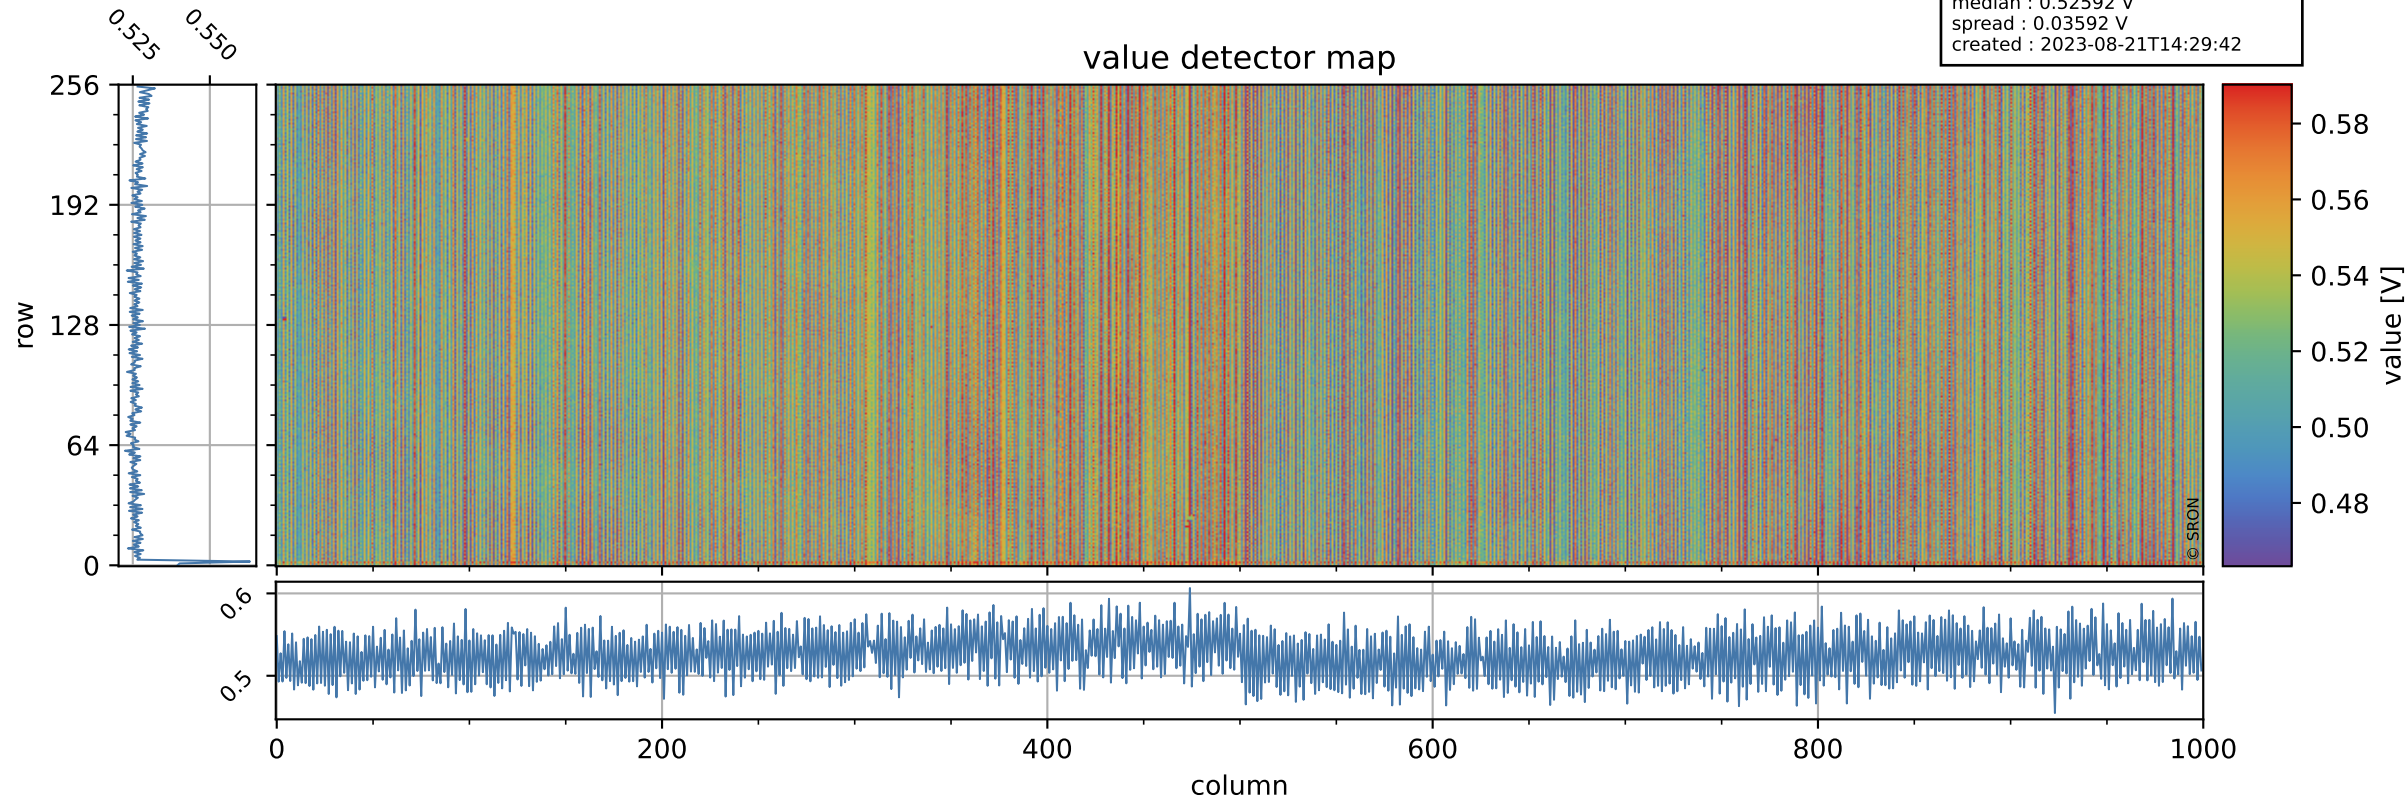

Tropomi SWIR offset (official)

orbits : 20 in [9592, 9637]
coverage : 2019-08-20 / 2019-08-23
median : 0.52592 V
spread : 0.03592 V
created : 2023-08-21T14:29:42

value detector map

Tropomi SWIR offset (official)

orbits : 20 in [9592, 9637]
coverage : 2019-08-20 / 2019-08-23
median : 30.652 μV
spread : 15.258 μV
created : 2023-08-21T14:29:42

Tropomi SWIR offset (official)

orbits : 20 in [9592, 9637]
coverage : 2019-08-20 / 2019-08-23
median : -0.10246 mV
spread : 0.35818 mV
created : 2023-08-21T14:29:43

value compared with SWIR offset CKD

Tropomi SWIR offset (official) ground-tracks of Sentinel-5P

orbits : 20 in [9592, 9637]
coverage : 2019-08-20 / 2019-08-23
created : 2023-08-21T14:29:43

Tropomi SWIR offset (official)

orbits : [2827, 9637]
coverage : 2018-04-30 / 2019-08-23
created : 2023-08-21T14:29:44

trend of detector median & temperatures