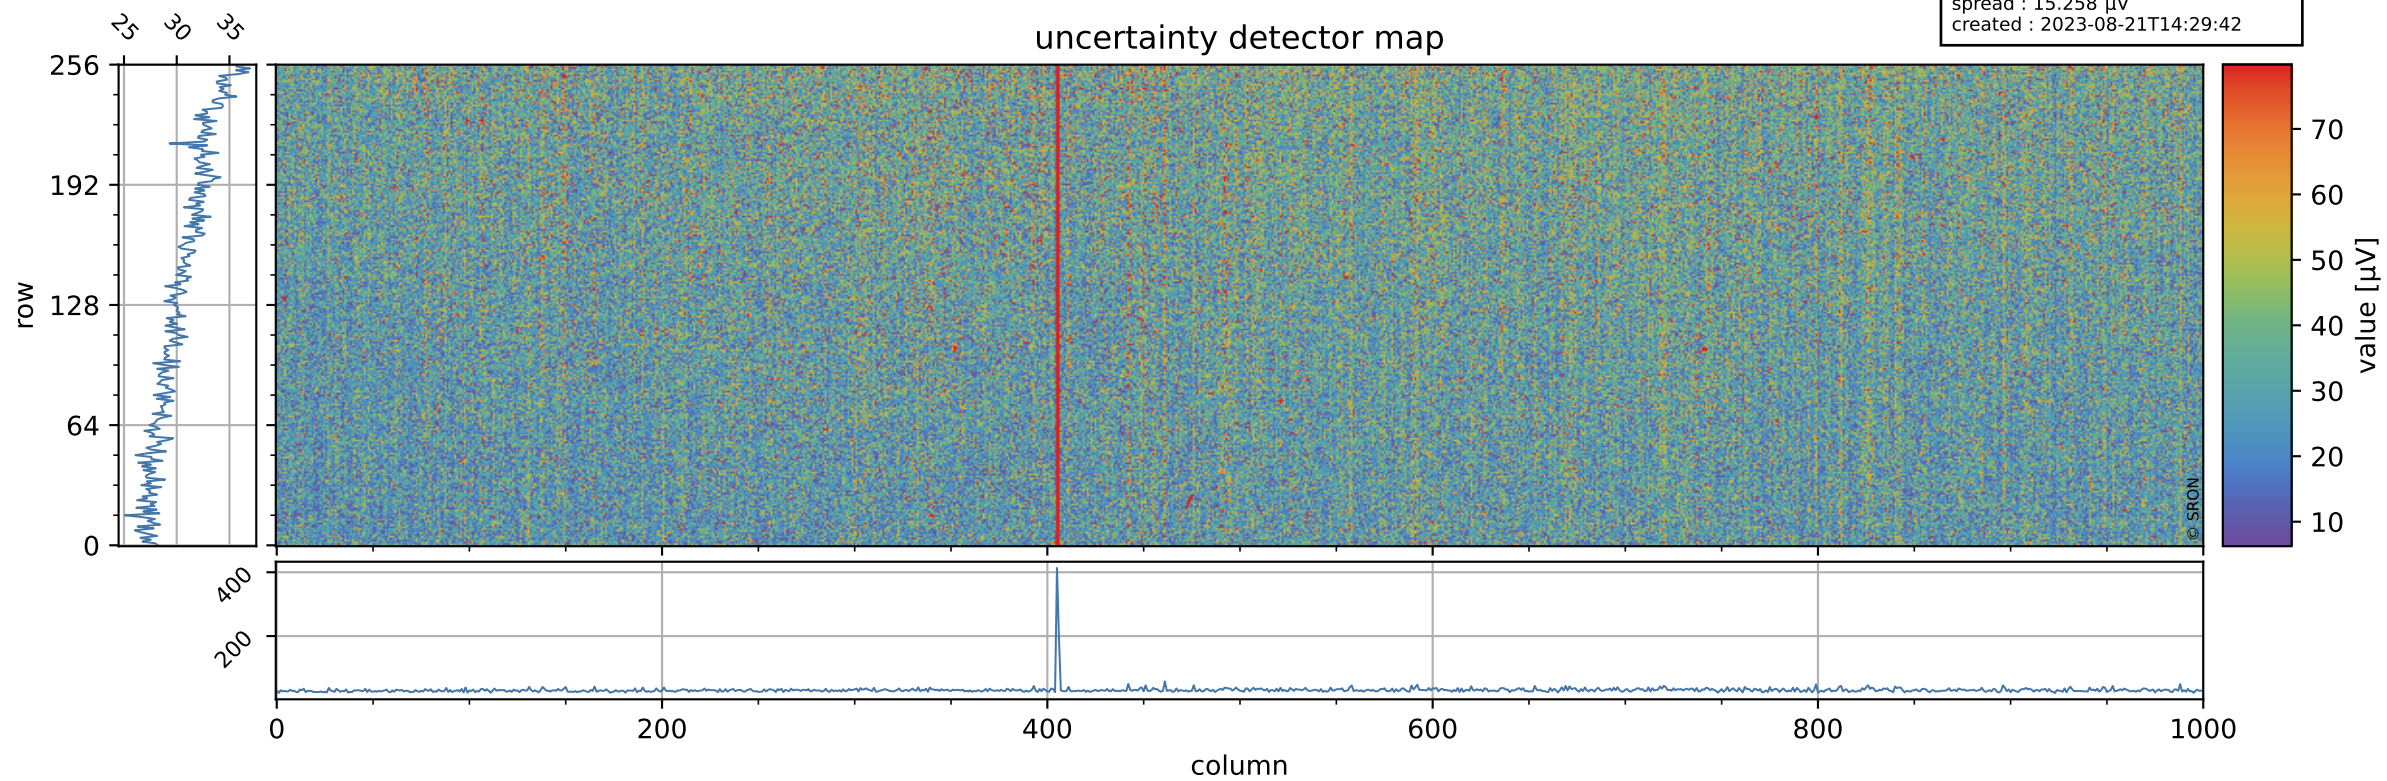

Tropomi SWIR offset (official)

orbits : 20 in [9592, 9637]
coverage : 2019-08-20 / 2019-08-23
median : 0.52592 V
spread : 0.03592 V
created : 2023-08-21T14:29:42

value detector map

Tropomi SWIR offset (official)

orbits : 20 in [9592, 9637]
coverage : 2019-08-20 / 2019-08-23
median : 30.652 μV
spread : 15.258 μV
created : 2023-08-21T14:29:42

Tropomi SWIR offset (official)

orbits : 20 in [9592, 9637]
coverage : 2019-08-20 / 2019-08-23
median : -0.10246 mV
spread : 0.35818 mV
created : 2023-08-21T14:29:43

value compared with SWIR offset CKD

Tropomi SWIR offset (official) ground-tracks of Sentinel-5P

orbits : 20 in [9592, 9637]
coverage : 2019-08-20 / 2019-08-23
created : 2023-08-21T14:29:43

Tropomi SWIR offset (official)

orbits : [2827, 9637]
coverage : 2018-04-30 / 2019-08-23
created : 2023-08-21T14:29:44

trend of detector median & temperatures