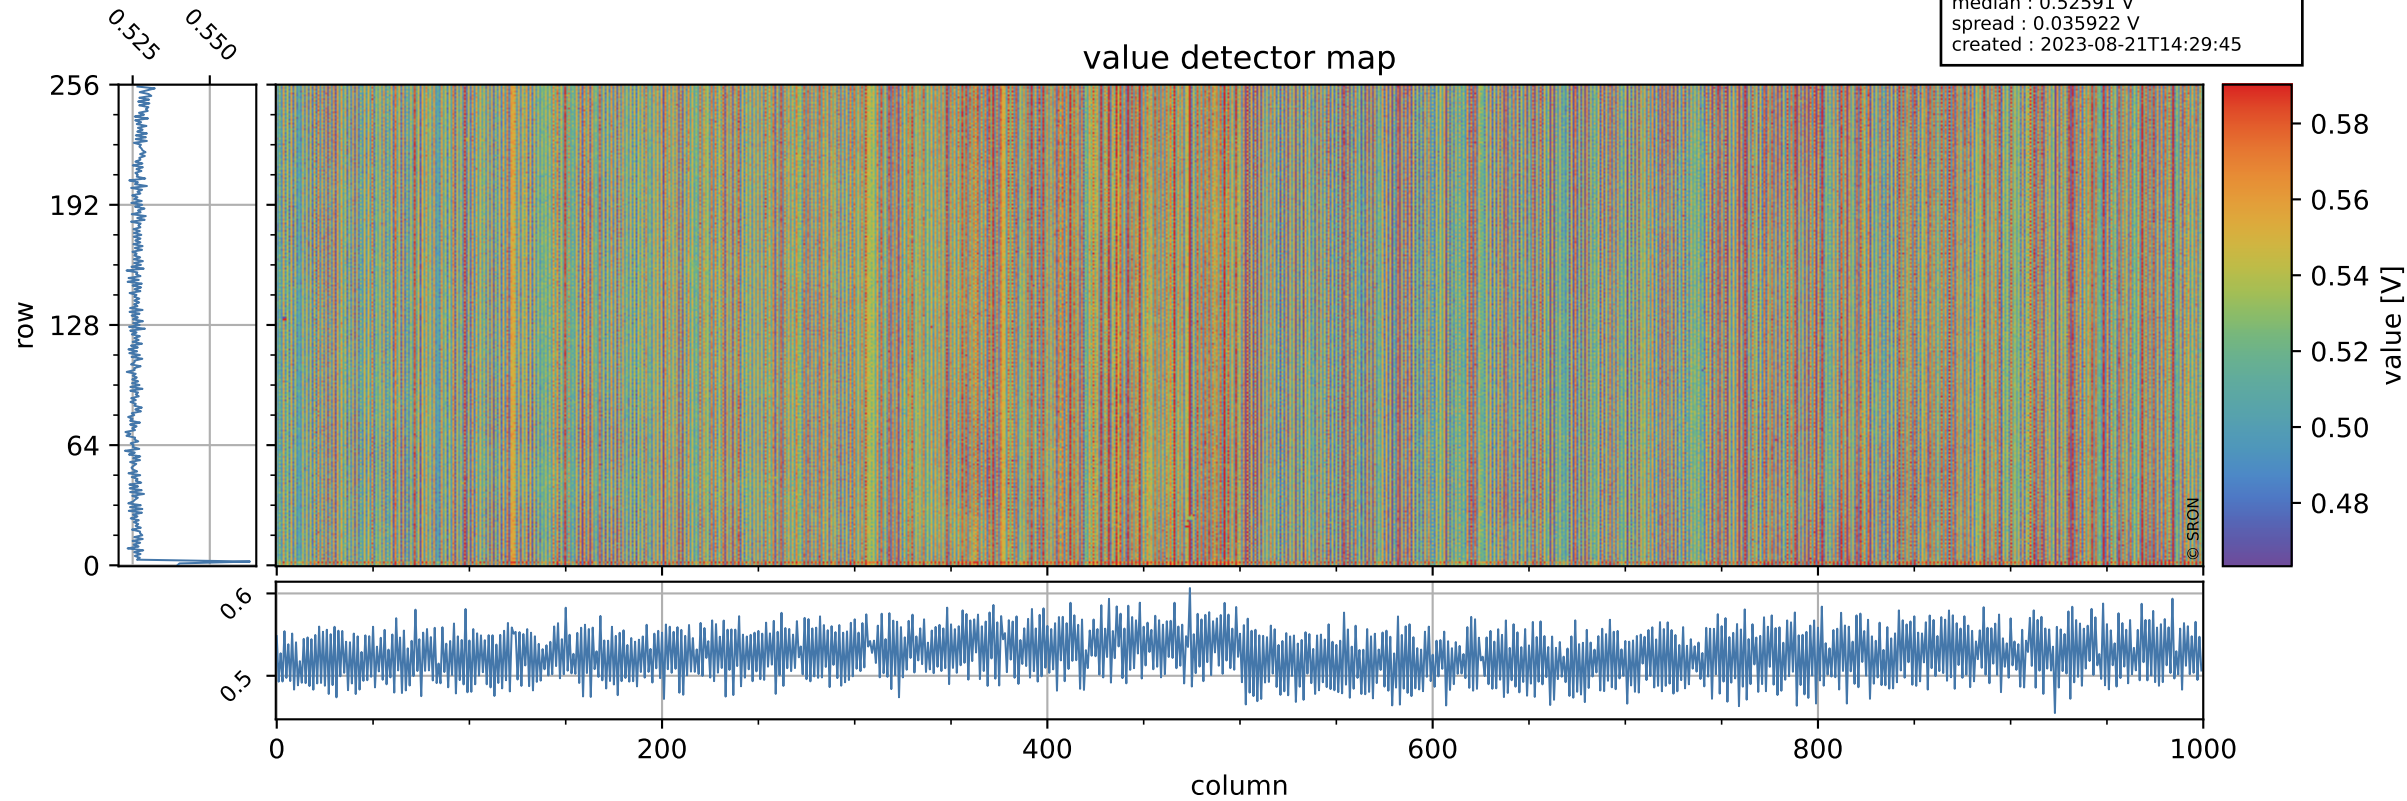

# Tropomi SWIR offset (official)

orbits : 19 in [9607, 9652]  
coverage : 2019-08-21 / 2019-08-24  
median : 0.52591 V  
spread : 0.035922 V  
created : 2023-08-21T14:29:45

## value detector map

# Tropomi SWIR offset (official)

orbits : 19 in [9607, 9652]  
coverage : 2019-08-21 / 2019-08-24  
median : 30.685  $\mu\text{V}$   
spread : 15.242  $\mu\text{V}$   
created : 2023-08-21T14:29:45

# Tropomi SWIR offset (official) ground-tracks of Sentinel-5P

orbits : 19 in [9607, 9652]  
coverage : 2019-08-21 / 2019-08-24  
created : 2023-08-21T14:29:46