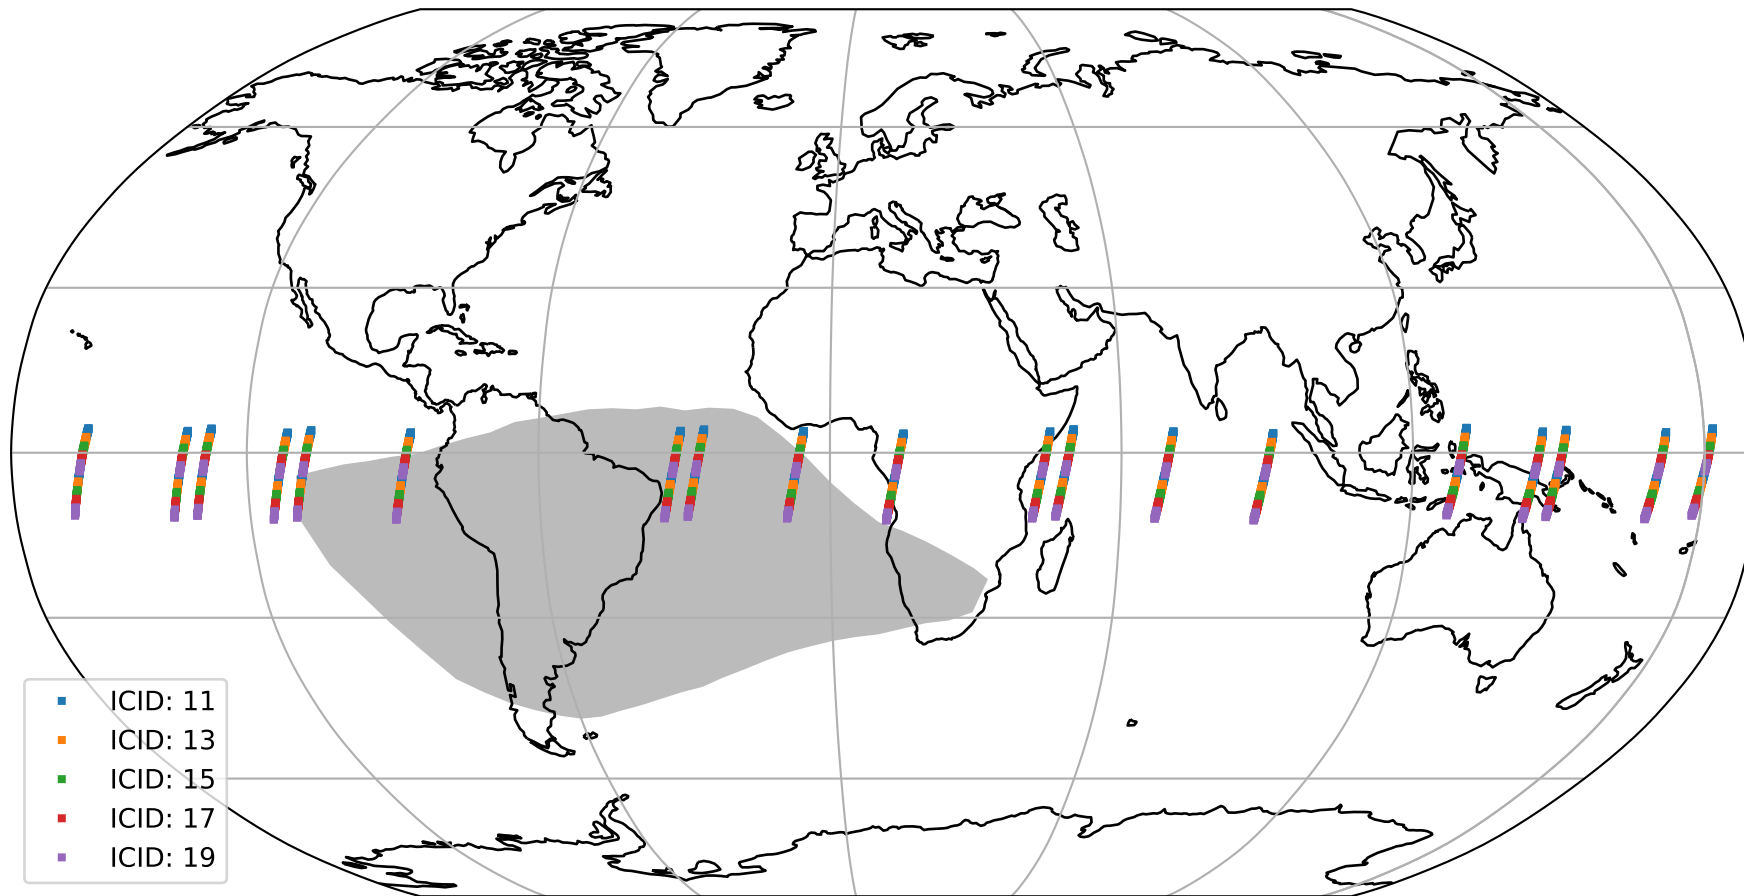

# Tropomi SWIR offset (official)

orbits : 19 in [9607, 9652]  
coverage : 2019-08-21 / 2019-08-24  
median : 30.685  $\mu\text{V}$   
spread : 15.242  $\mu\text{V}$   
created : 2023-08-21T14:29:45

# Tropomi SWIR offset (official)

orbits : 19 in [9607, 9652]  
coverage : 2019-08-21 / 2019-08-24  
median : -0.10605 mV  
spread : 0.35716 mV  
created : 2023-08-21T14:29:45

value compared with SWIR offset CKD

# Tropomi SWIR offset (official) ground-tracks of Sentinel-5P

orbits : 19 in [9607, 9652]  
coverage : 2019-08-21 / 2019-08-24  
created : 2023-08-21T14:29:46

# Tropomi SWIR offset (official)

orbits : [2827, 9652]  
coverage : 2018-04-30 / 2019-08-24  
created : 2023-08-21T14:29:47