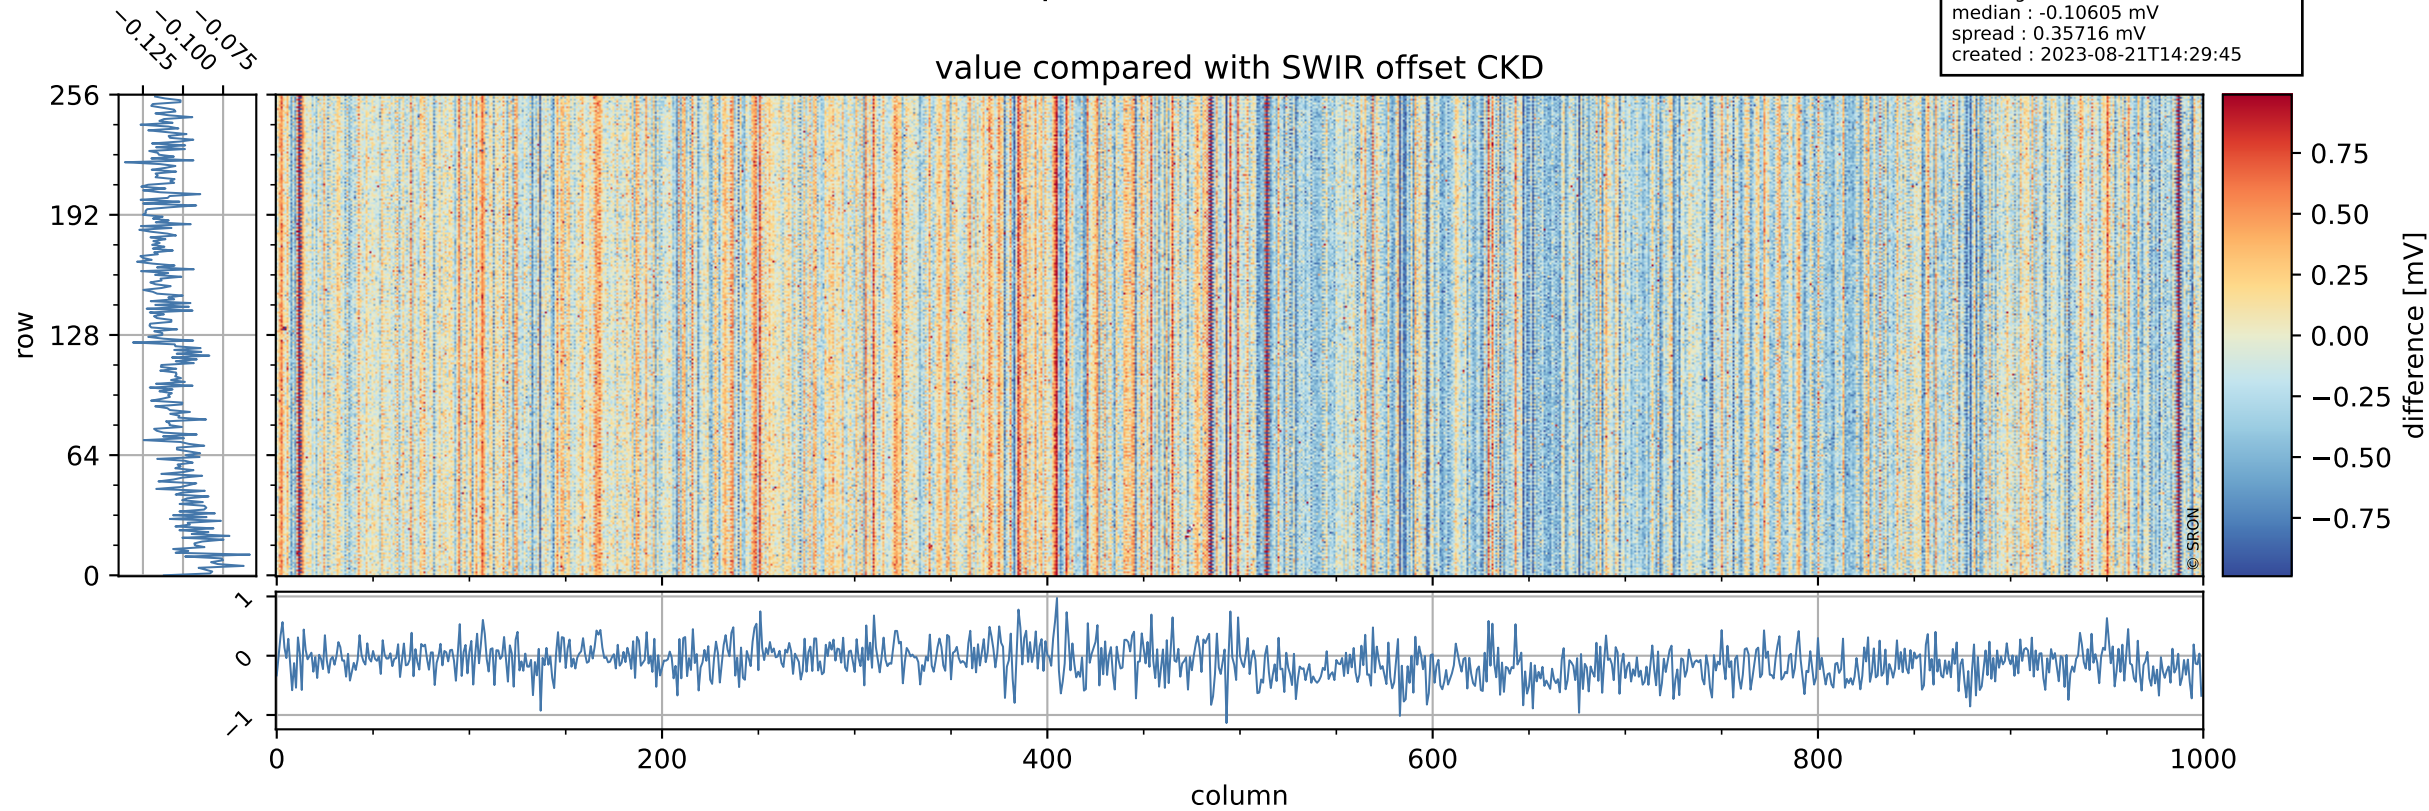

## value detector map

# Tropomi SWIR offset (official)

orbits : 19 in [9607, 9652]  
coverage : 2019-08-21 / 2019-08-24  
median : 30.685  $\mu\text{V}$   
spread : 15.242  $\mu\text{V}$   
created : 2023-08-21T14:29:45

# Tropomi SWIR offset (official)

orbits : 19 in [9607, 9652]  
coverage : 2019-08-21 / 2019-08-24  
median : -0.10605 mV  
spread : 0.35716 mV  
created : 2023-08-21T14:29:45

value compared with SWIR offset CKD

# Tropomi SWIR offset (official) ground-tracks of Sentinel-5P

orbits : 19 in [9607, 9652]  
coverage : 2019-08-21 / 2019-08-24  
created : 2023-08-21T14:29:46