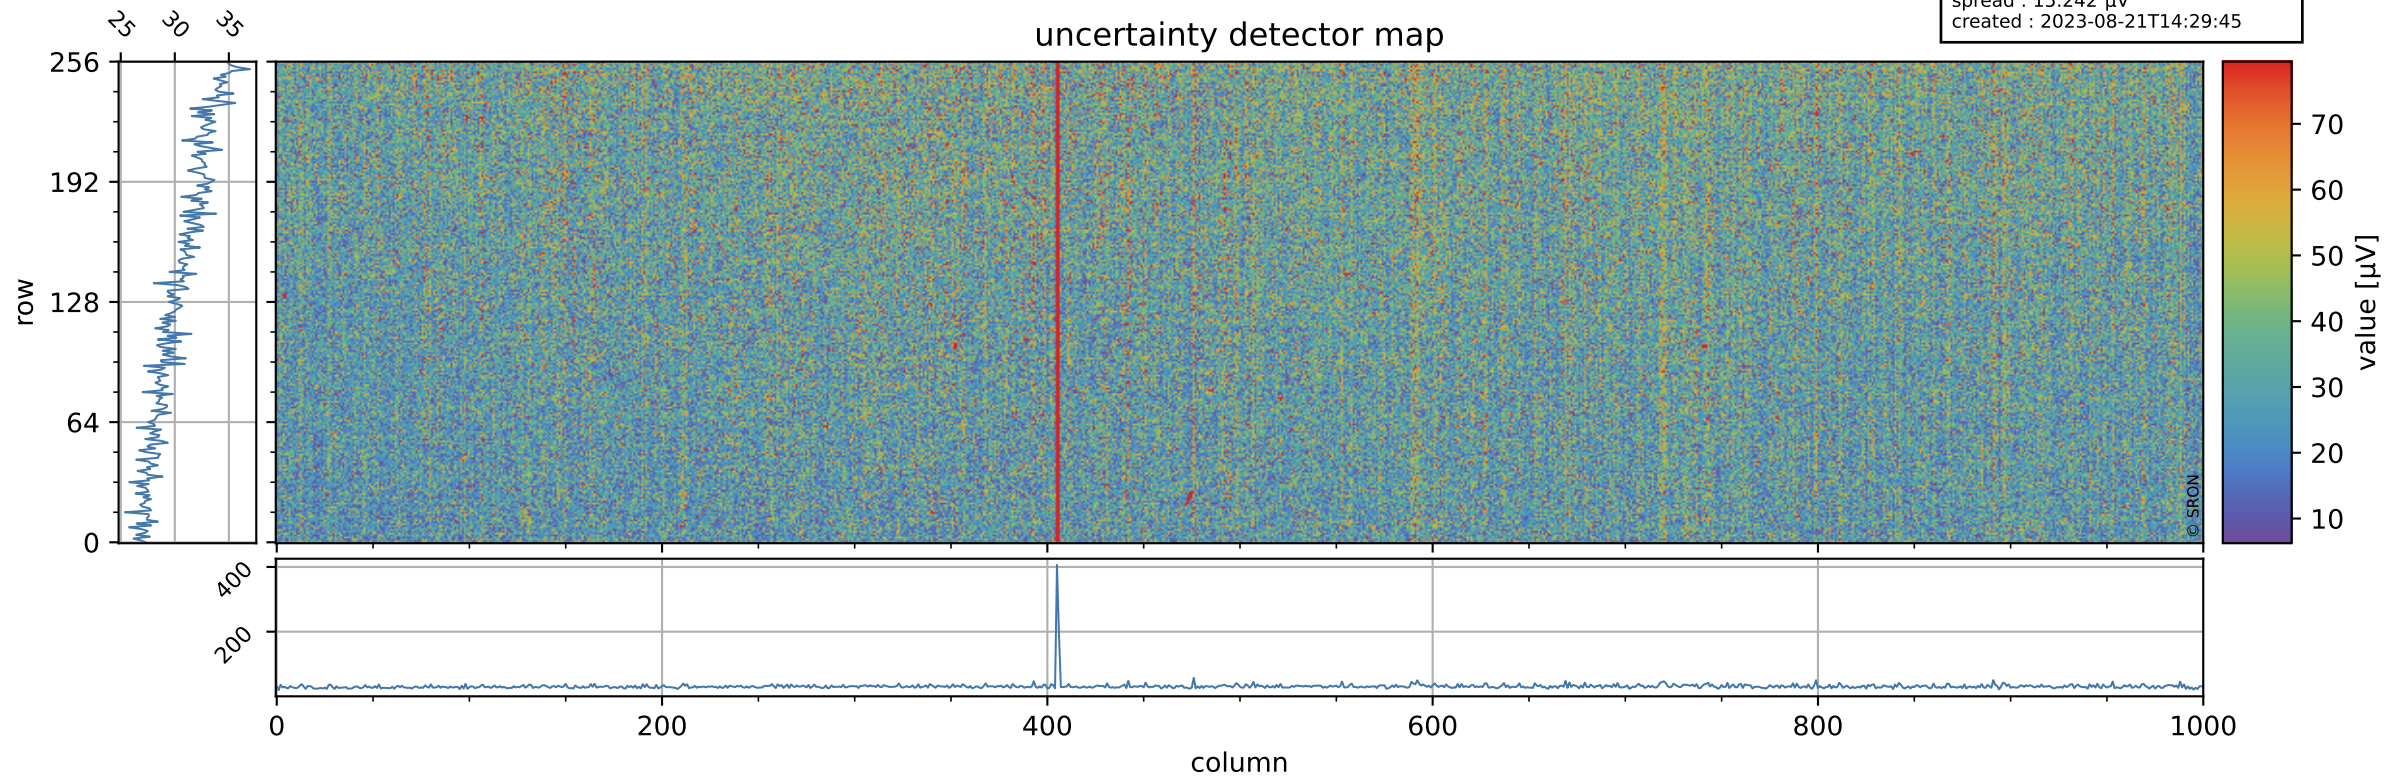

# Tropomi SWIR offset (official)

orbits : 19 in [9607, 9652]  
coverage : 2019-08-21 / 2019-08-24  
median : 0.52591 V  
spread : 0.035922 V  
created : 2023-08-21T14:29:45

## value detector map

# Tropomi SWIR offset (official)

orbits : 19 in [9607, 9652]  
coverage : 2019-08-21 / 2019-08-24  
median : 30.685  $\mu\text{V}$   
spread : 15.242  $\mu\text{V}$   
created : 2023-08-21T14:29:45

# Tropomi SWIR offset (official) ground-tracks of Sentinel-5P

orbits : 19 in [9607, 9652]  
coverage : 2019-08-21 / 2019-08-24  
created : 2023-08-21T14:29:46