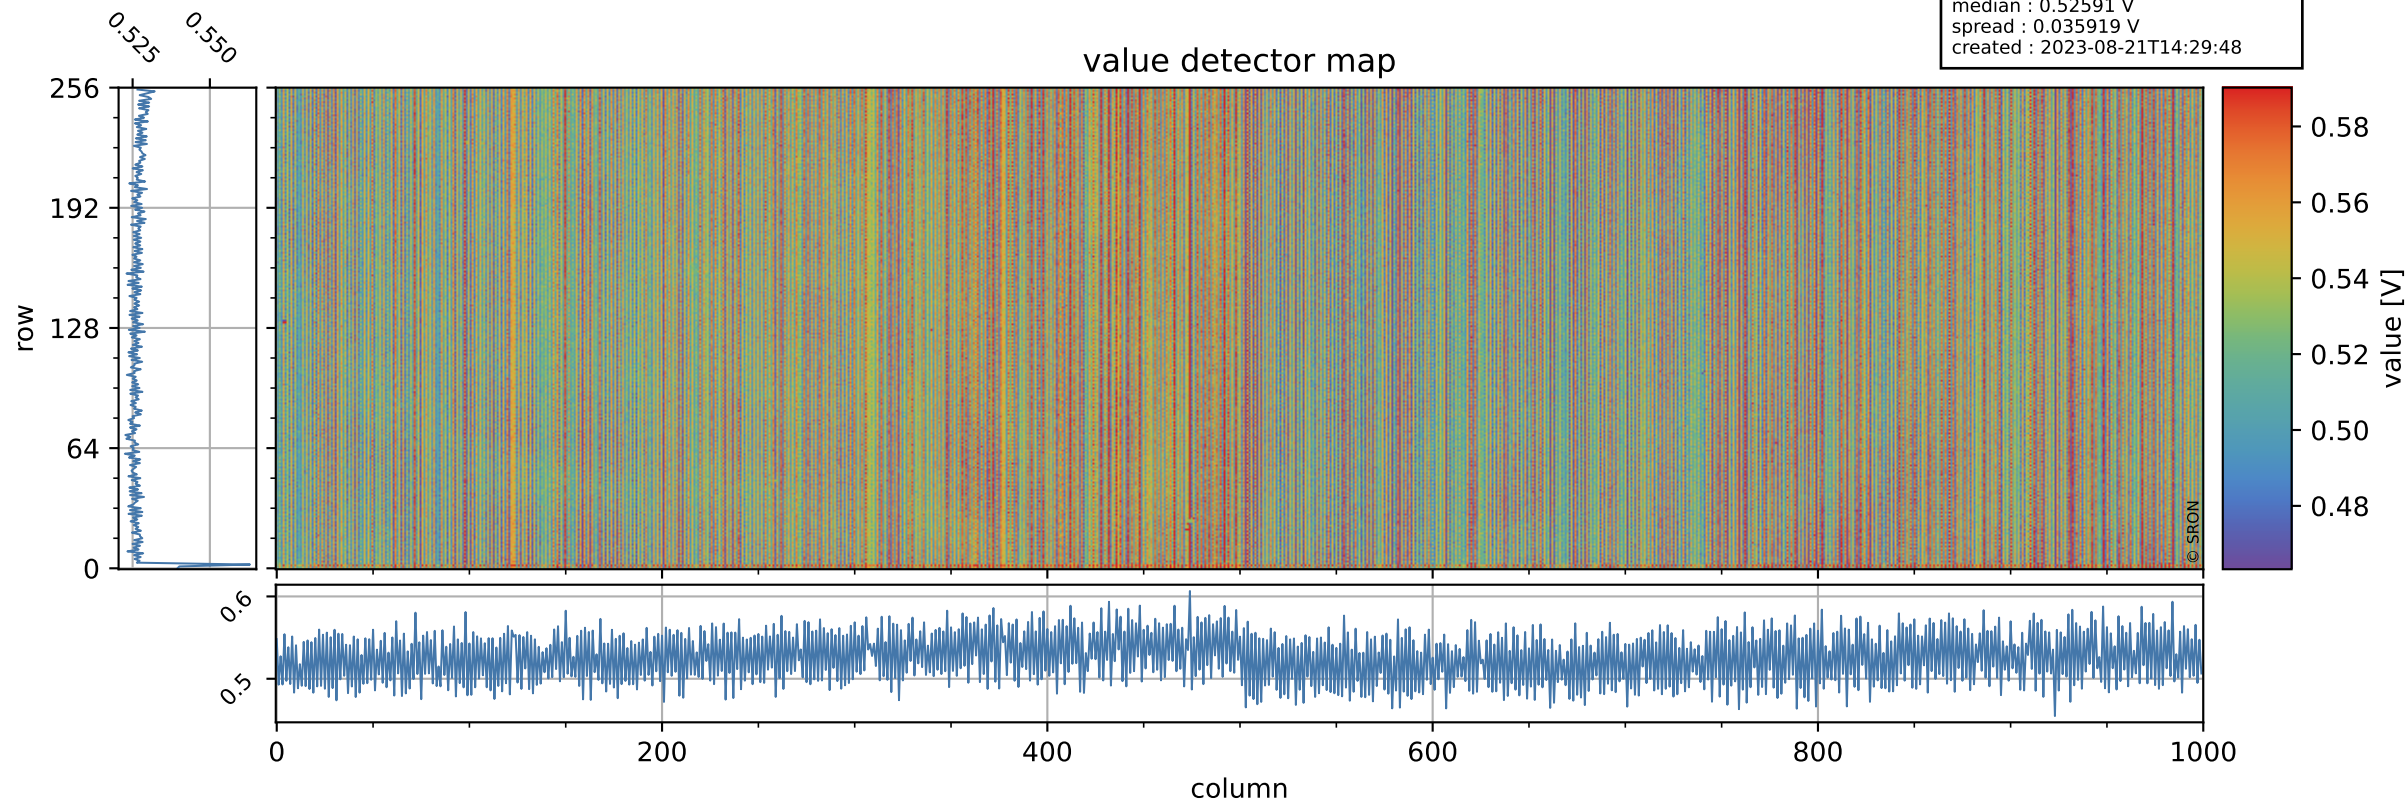

Tropomi SWIR offset (official)

orbits : 20 in [9622, 9667]
coverage : 2019-08-22 / 2019-08-25
median : 0.52591 V
spread : 0.035919 V
created : 2023-08-21T14:29:48

value detector map

Tropomi SWIR offset (official)

orbits : 20 in [9622, 9667]
coverage : 2019-08-22 / 2019-08-25
median : 30.932 μV
spread : 15.294 μV
created : 2023-08-21T14:29:48

Tropomi SWIR offset (official)

orbits : 20 in [9622, 9667]
coverage : 2019-08-22 / 2019-08-25
median : -0.11014 mV
spread : 0.35345 mV
created : 2023-08-21T14:29:49

value compared with SWIR offset CKD

Tropomi SWIR offset (official) ground-tracks of Sentinel-5P

orbits : 20 in [9622, 9667]
coverage : 2019-08-22 / 2019-08-25
created : 2023-08-21T14:29:49

Tropomi SWIR offset (official)

orbits : [2827, 9667]
coverage : 2018-04-30 / 2019-08-25
created : 2023-08-21T14:29:50

trend of detector median & temperatures