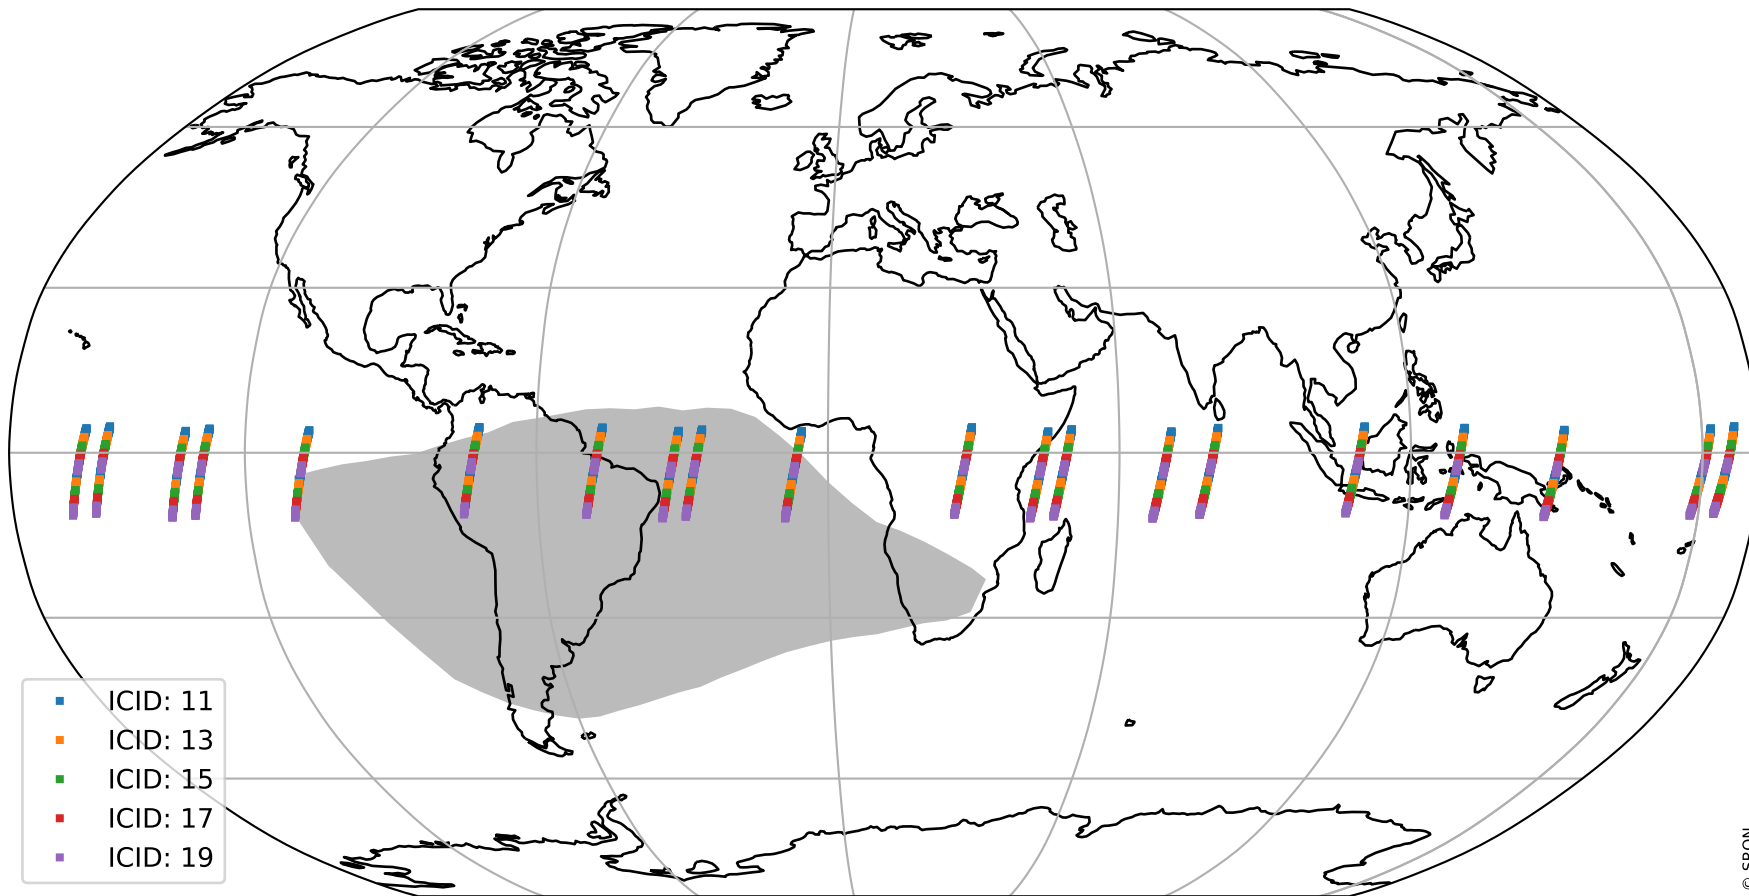

Tropomi SWIR offset (official)

orbits : 20 in [9622, 9667]
coverage : 2019-08-22 / 2019-08-25
median : 0.52591 V
spread : 0.035919 V
created : 2023-08-21T14:29:48

value detector map

Tropomi SWIR offset (official)

orbits : 20 in [9622, 9667]
coverage : 2019-08-22 / 2019-08-25
median : 30.932 μV
spread : 15.294 μV
created : 2023-08-21T14:29:48

Tropomi SWIR offset (official)

orbits : 20 in [9622, 9667]
coverage : 2019-08-22 / 2019-08-25
median : -0.11014 mV
spread : 0.35345 mV
created : 2023-08-21T14:29:49

value compared with SWIR offset CKD

Tropomi SWIR offset (official) ground-tracks of Sentinel-5P

orbits : 20 in [9622, 9667]
coverage : 2019-08-22 / 2019-08-25
created : 2023-08-21T14:29:49

Tropomi SWIR offset (official)

orbits : [2827, 9667]
coverage : 2018-04-30 / 2019-08-25
created : 2023-08-21T14:29:50

trend of detector median & temperatures