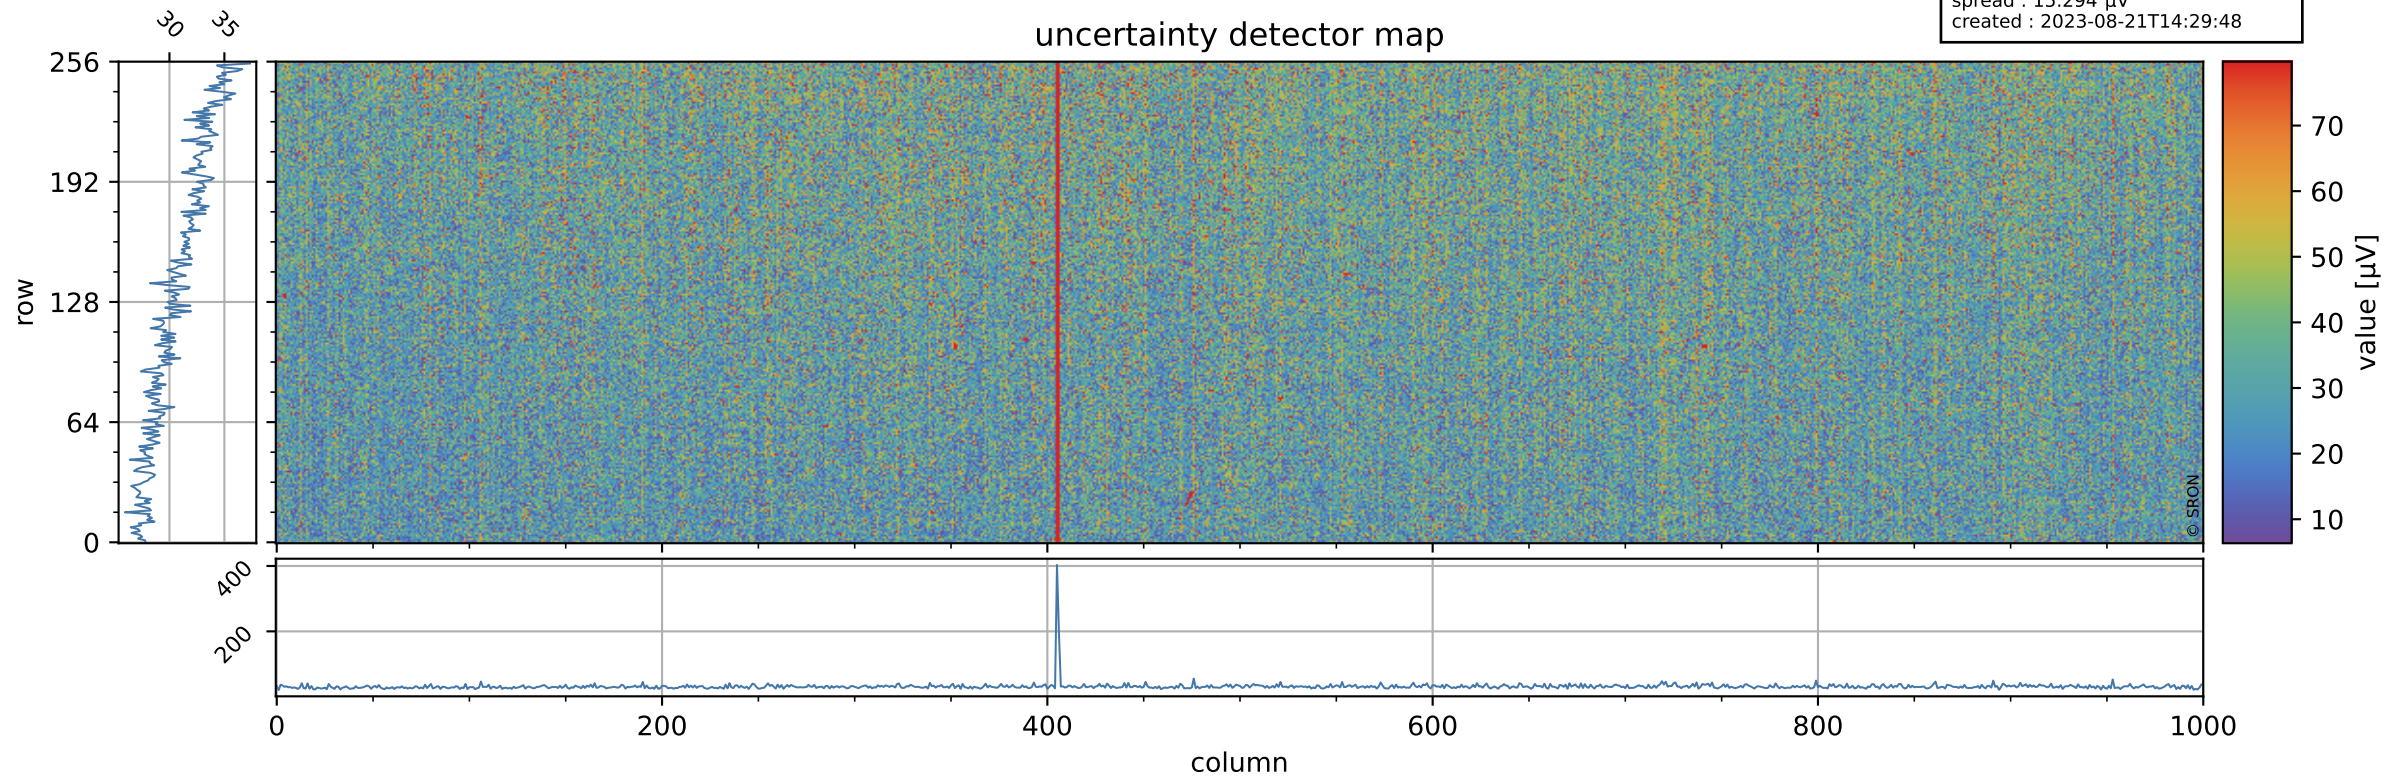

Tropomi SWIR offset (official)

orbits : 20 in [9622, 9667]
coverage : 2019-08-22 / 2019-08-25
median : 0.52591 V
spread : 0.035919 V
created : 2023-08-21T14:29:48

value detector map

Tropomi SWIR offset (official)

orbits : 20 in [9622, 9667]
coverage : 2019-08-22 / 2019-08-25
median : 30.932 μV
spread : 15.294 μV
created : 2023-08-21T14:29:48

Tropomi SWIR offset (official)

orbits : 20 in [9622, 9667]
coverage : 2019-08-22 / 2019-08-25
median : -0.11014 mV
spread : 0.35345 mV
created : 2023-08-21T14:29:49

value compared with SWIR offset CKD

Tropomi SWIR offset (official) ground-tracks of Sentinel-5P

orbits : 20 in [9622, 9667]
coverage : 2019-08-22 / 2019-08-25
created : 2023-08-21T14:29:49

Tropomi SWIR offset (official)

orbits : [2827, 9667]
coverage : 2018-04-30 / 2019-08-25
created : 2023-08-21T14:29:50

trend of detector median & temperatures