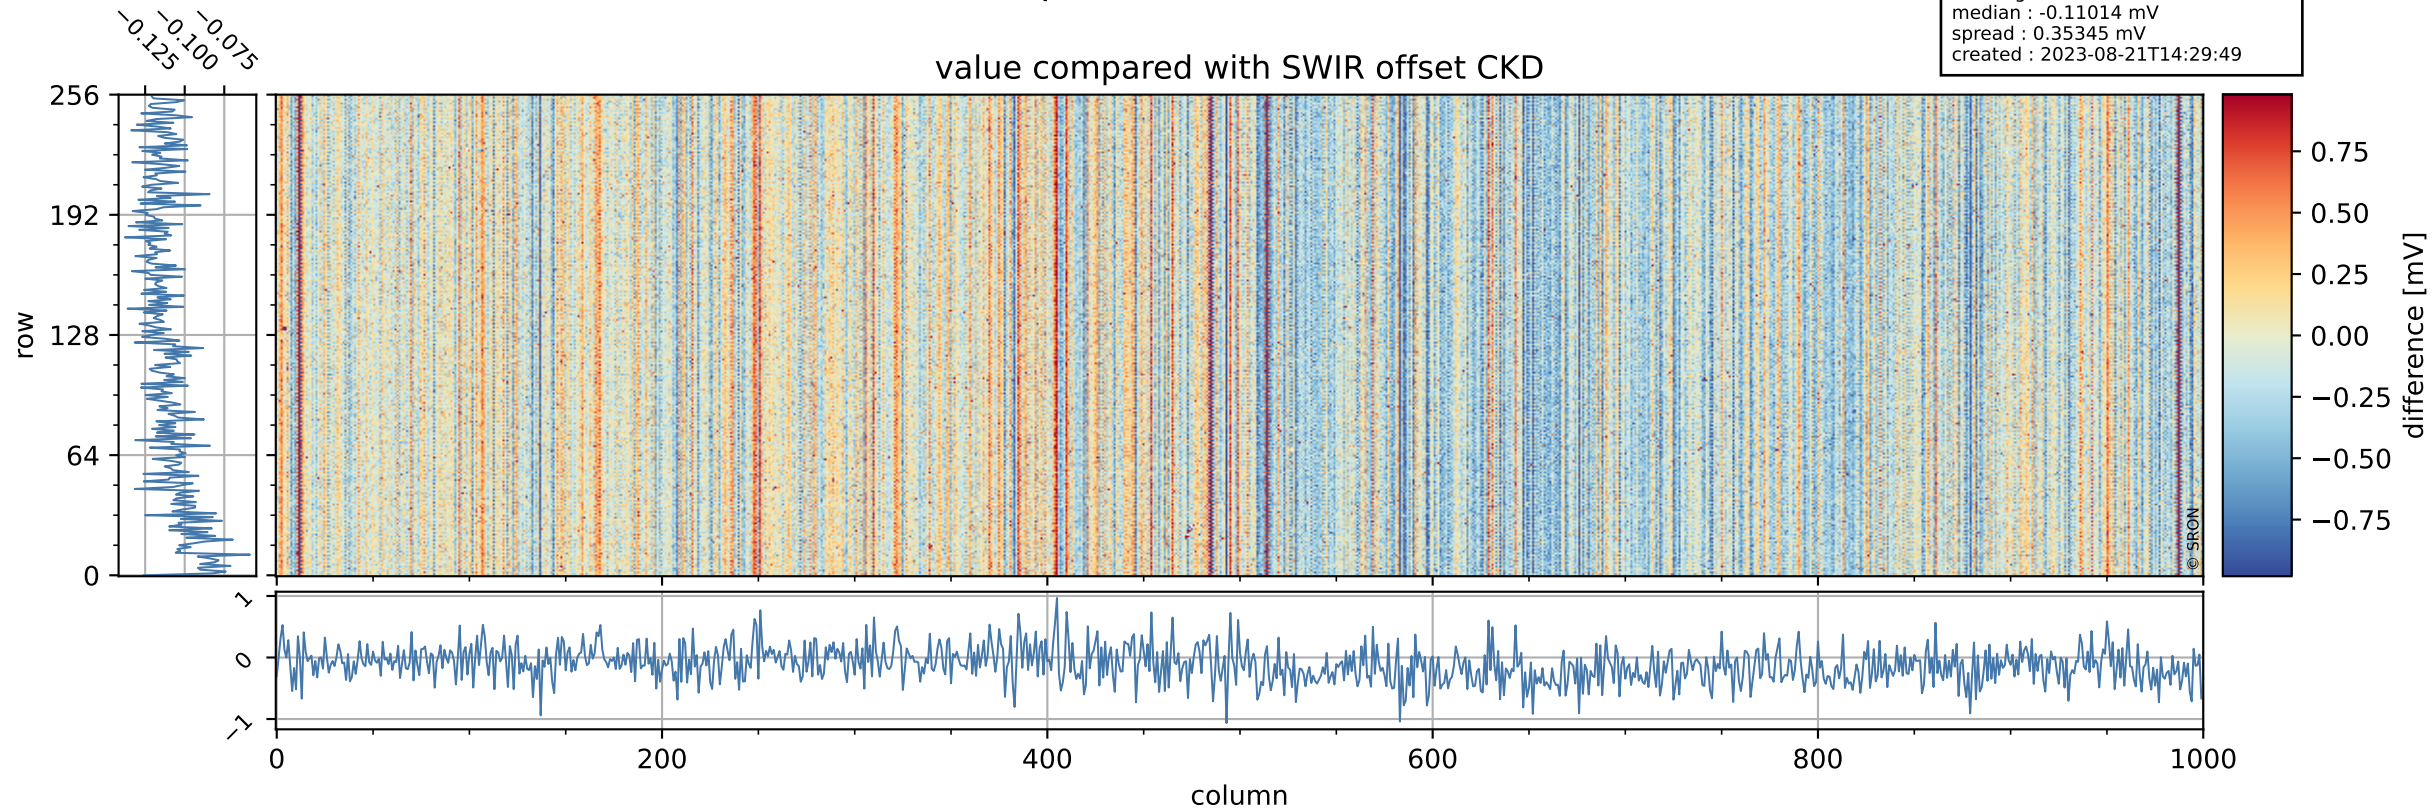

Tropomi SWIR offset (official)

orbits : 20 in [9622, 9667]
coverage : 2019-08-22 / 2019-08-25
median : 0.52591 V
spread : 0.035919 V
created : 2023-08-21T14:29:48

value detector map

Tropomi SWIR offset (official)

orbits : 20 in [9622, 9667]
coverage : 2019-08-22 / 2019-08-25
median : 30.932 μV
spread : 15.294 μV
created : 2023-08-21T14:29:48

Tropomi SWIR offset (official)

orbits : 20 in [9622, 9667]
coverage : 2019-08-22 / 2019-08-25
median : -0.11014 mV
spread : 0.35345 mV
created : 2023-08-21T14:29:49

value compared with SWIR offset CKD

Tropomi SWIR offset (official) ground-tracks of Sentinel-5P

orbits : 20 in [9622, 9667]
coverage : 2019-08-22 / 2019-08-25
created : 2023-08-21T14:29:49

Tropomi SWIR offset (official)

orbits : [2827, 9667]
coverage : 2018-04-30 / 2019-08-25
created : 2023-08-21T14:29:50

trend of detector median & temperatures