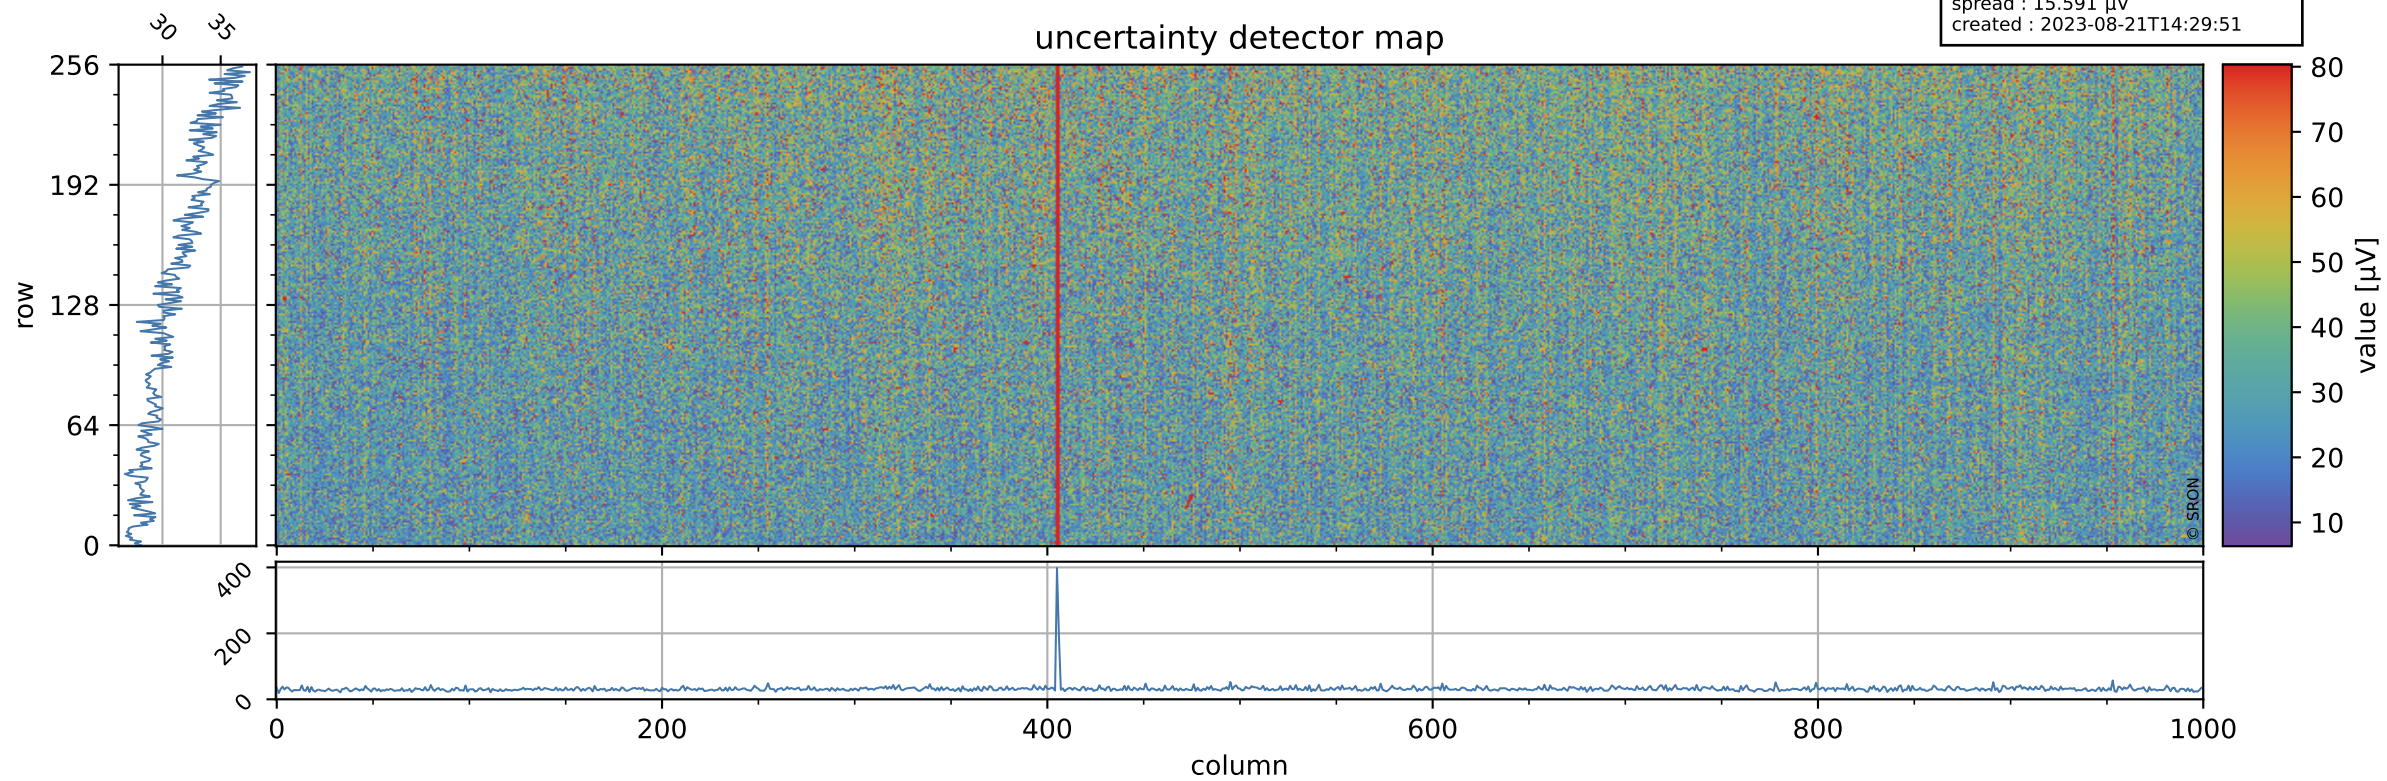

Tropomi SWIR offset (official)

orbits : 19 in [9637, 9682]
coverage : 2019-08-23 / 2019-08-26
median : 0.52591 V
spread : 0.035917 V
created : 2023-08-21T14:29:51

value detector map

Tropomi SWIR offset (official)

orbits : 19 in [9637, 9682]
coverage : 2019-08-23 / 2019-08-26
median : 31.387 μV
spread : 15.591 μV
created : 2023-08-21T14:29:51

Tropomi SWIR offset (official)

orbits : 19 in [9637, 9682]
coverage : 2019-08-23 / 2019-08-26
median : -0.11119 mV
spread : 0.35168 mV
created : 2023-08-21T14:29:51

value compared with SWIR offset CKD

Tropomi SWIR offset (official) ground-tracks of Sentinel-5P

orbits : 19 in [9637, 9682]
coverage : 2019-08-23 / 2019-08-26
created : 2023-08-21T14:29:52

Tropomi SWIR offset (official)

orbits : [2827, 9682]
coverage : 2018-04-30 / 2019-08-26
created : 2023-08-21T14:29:52

trend of detector median & temperatures