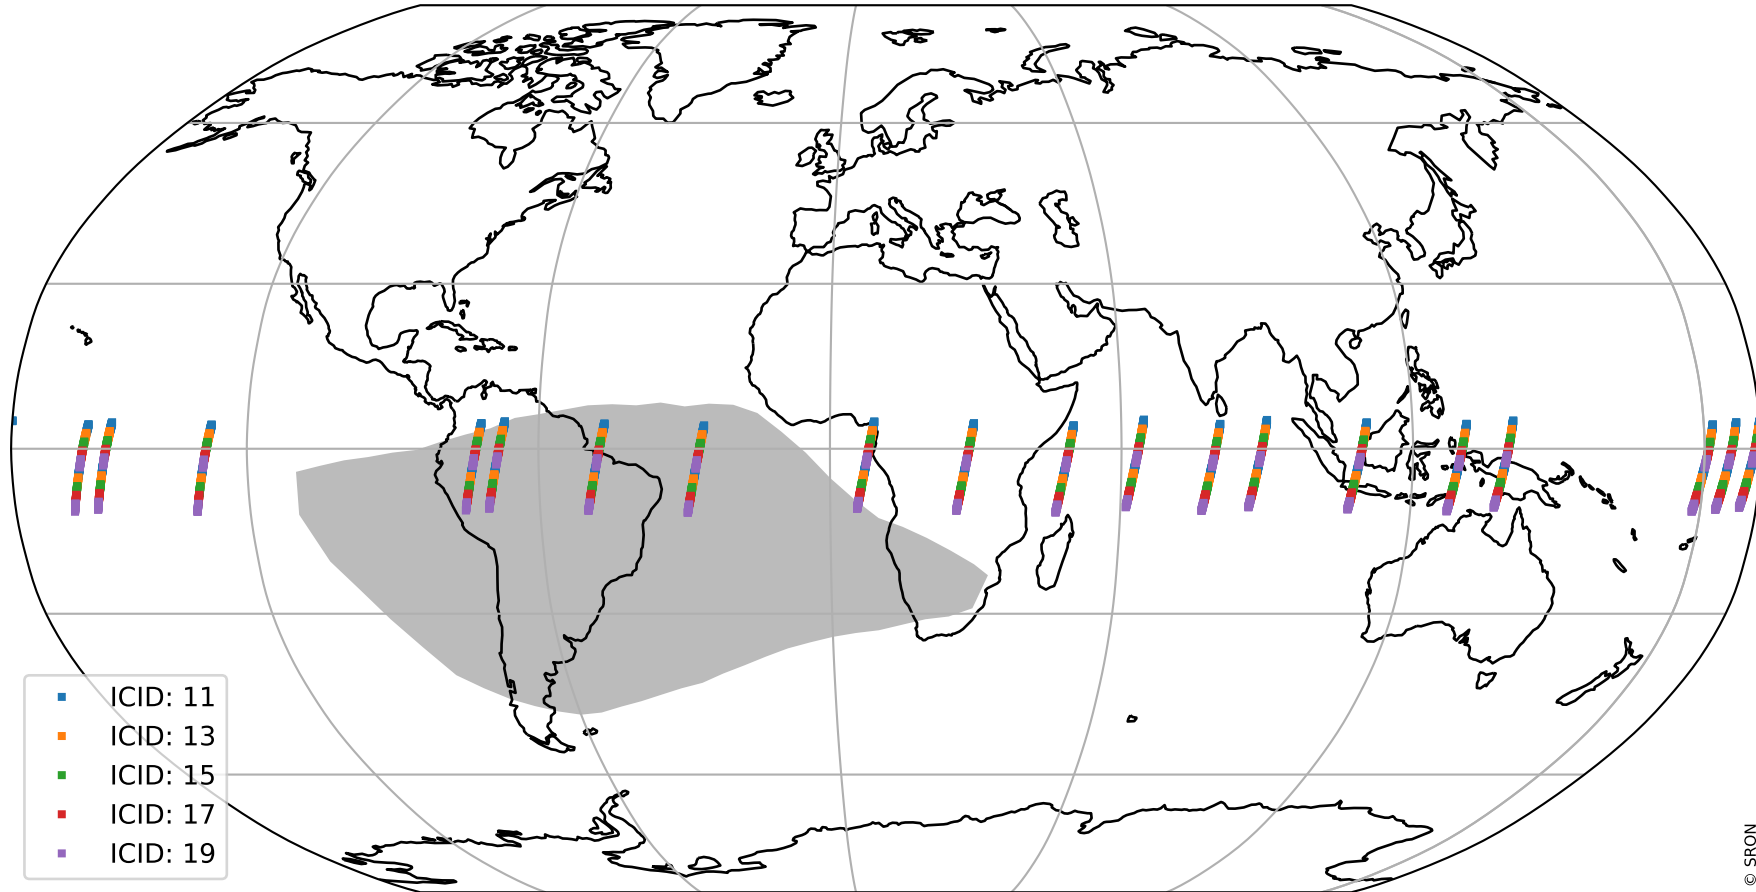

Tropomi SWIR offset (official)

orbits : 19 in [9637, 9682]
coverage : 2019-08-23 / 2019-08-26
median : 0.52591 V
spread : 0.035917 V
created : 2023-08-21T14:29:51

value detector map

Tropomi SWIR offset (official)

orbits : 19 in [9637, 9682]
coverage : 2019-08-23 / 2019-08-26
median : 31.387 μV
spread : 15.591 μV
created : 2023-08-21T14:29:51

Tropomi SWIR offset (official)

orbits : 19 in [9637, 9682]
coverage : 2019-08-23 / 2019-08-26
median : -0.11119 mV
spread : 0.35168 mV
created : 2023-08-21T14:29:51

value compared with SWIR offset CKD

Tropomi SWIR offset (official) ground-tracks of Sentinel-5P

orbits : 19 in [9637, 9682]
coverage : 2019-08-23 / 2019-08-26
created : 2023-08-21T14:29:52

Tropomi SWIR offset (official)

orbits : [2827, 9682]
coverage : 2018-04-30 / 2019-08-26
created : 2023-08-21T14:29:52

trend of detector median & temperatures