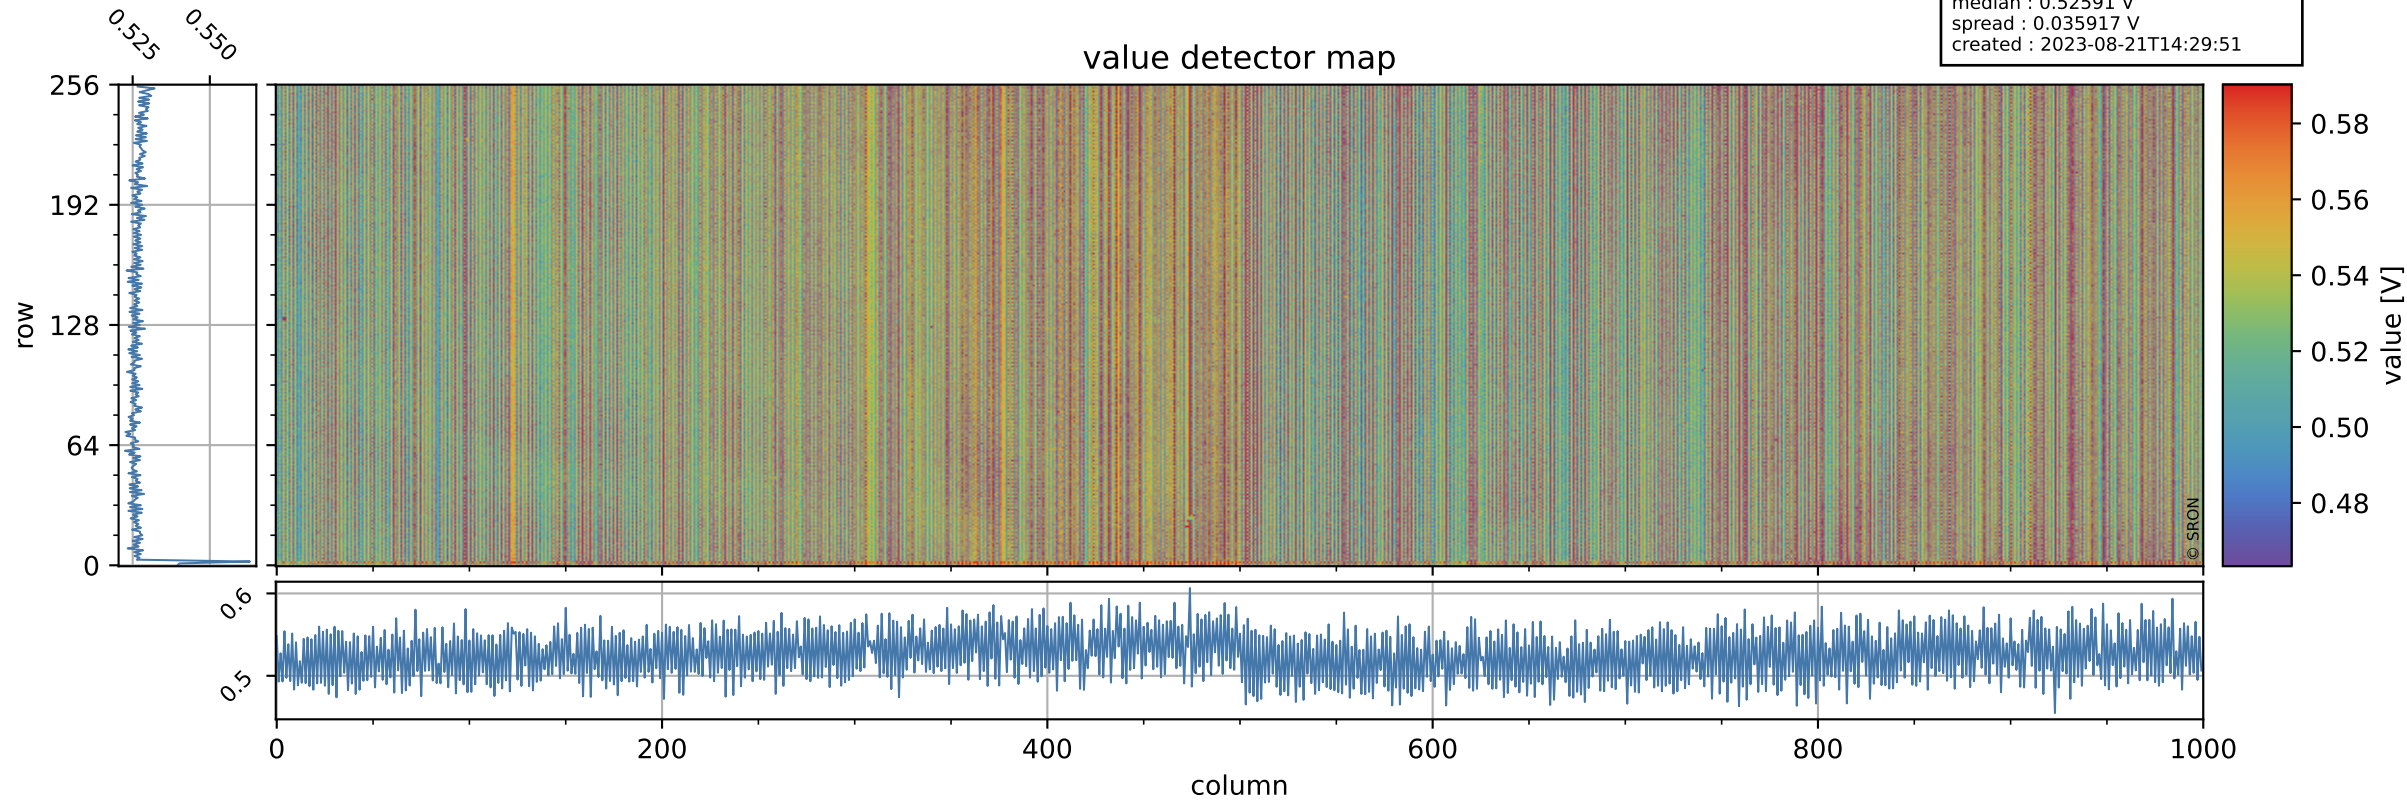

Tropomi SWIR offset (official)

orbits : 19 in [9637, 9682]
coverage : 2019-08-23 / 2019-08-26
median : 0.52591 V
spread : 0.035917 V
created : 2023-08-21T14:29:51

value detector map

Tropomi SWIR offset (official)

orbits : 19 in [9637, 9682]
coverage : 2019-08-23 / 2019-08-26
median : 31.387 μV
spread : 15.591 μV
created : 2023-08-21T14:29:51

Tropomi SWIR offset (official)

orbits : 19 in [9637, 9682]
coverage : 2019-08-23 / 2019-08-26
median : -0.11119 mV
spread : 0.35168 mV
created : 2023-08-21T14:29:51

value compared with SWIR offset CKD

Tropomi SWIR offset (official) ground-tracks of Sentinel-5P

orbits : 19 in [9637, 9682]
coverage : 2019-08-23 / 2019-08-26
created : 2023-08-21T14:29:52

Tropomi SWIR offset (official)

orbits : [2827, 9682]
coverage : 2018-04-30 / 2019-08-26
created : 2023-08-21T14:29:52

trend of detector median & temperatures