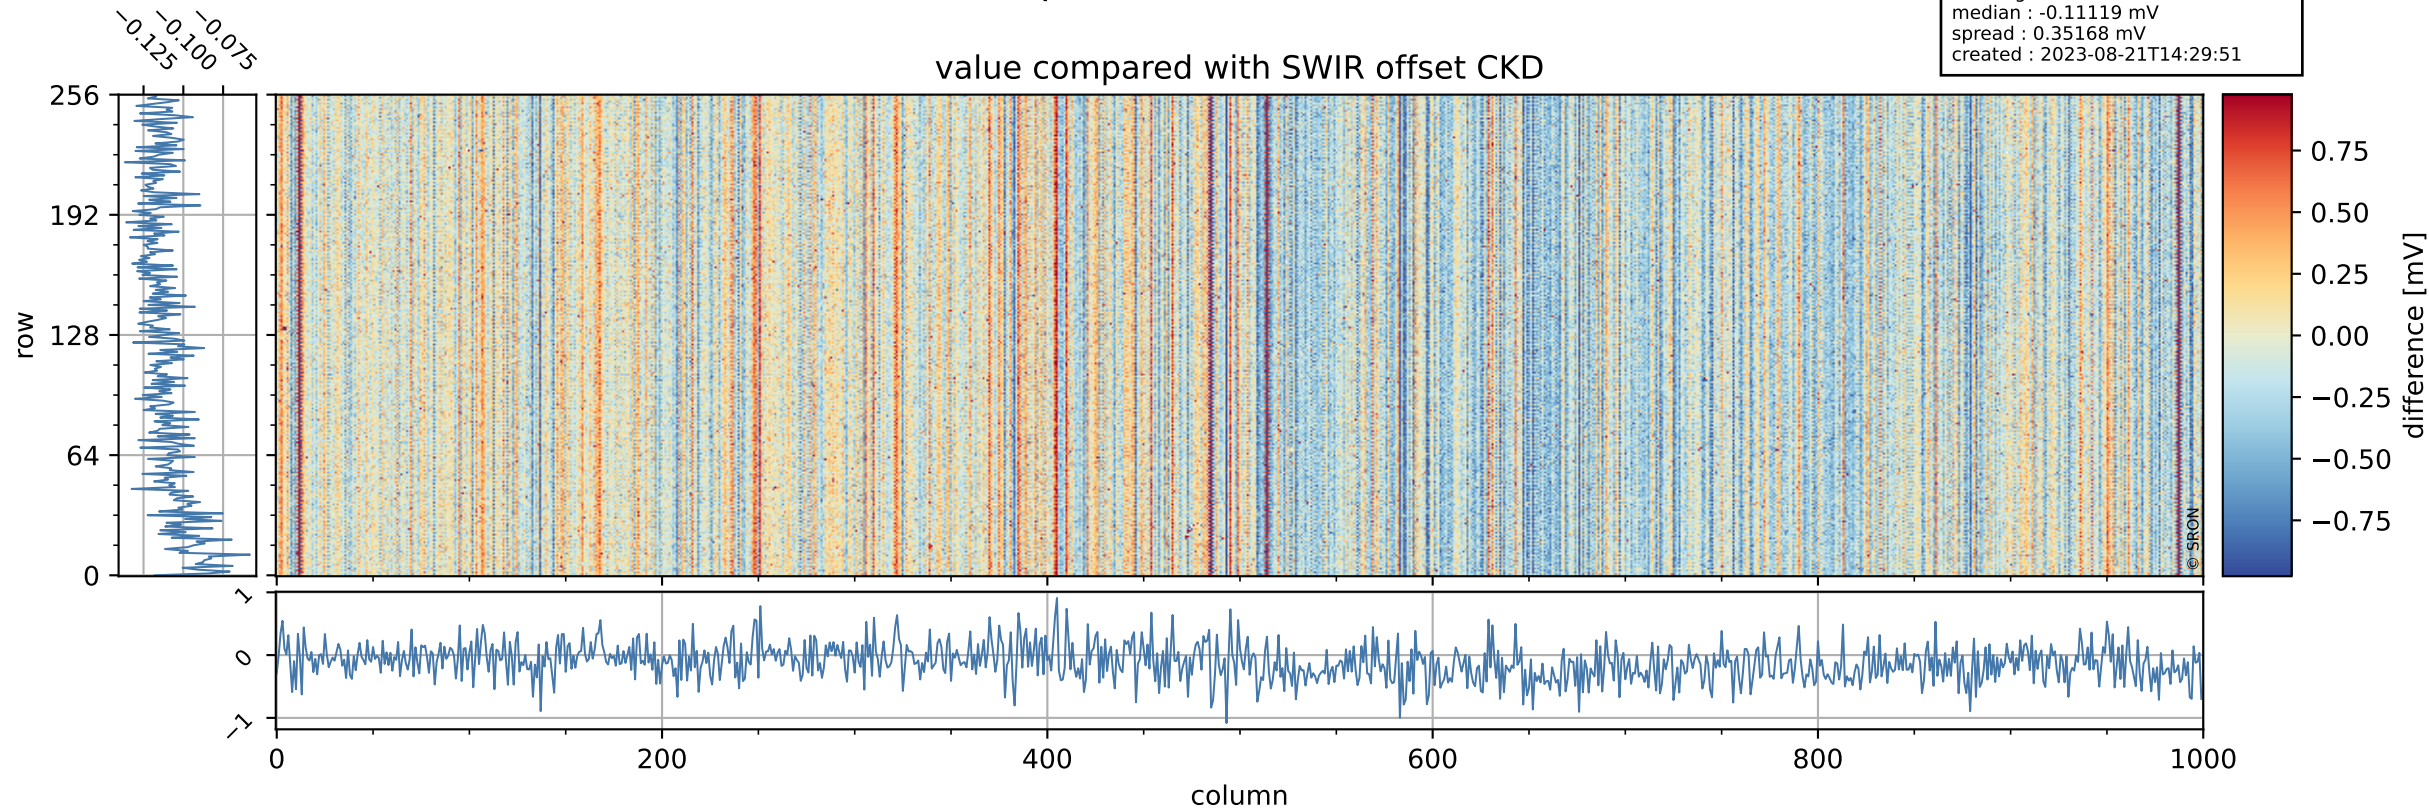

Tropomi SWIR offset (official)

orbits : 19 in [9637, 9682]
coverage : 2019-08-23 / 2019-08-26
median : 0.52591 V
spread : 0.035917 V
created : 2023-08-21T14:29:51

value detector map

Tropomi SWIR offset (official)

orbits : 19 in [9637, 9682]
coverage : 2019-08-23 / 2019-08-26
median : 31.387 μV
spread : 15.591 μV
created : 2023-08-21T14:29:51

Tropomi SWIR offset (official)

orbits : 19 in [9637, 9682]
coverage : 2019-08-23 / 2019-08-26
median : -0.11119 mV
spread : 0.35168 mV
created : 2023-08-21T14:29:51

value compared with SWIR offset CKD

Tropomi SWIR offset (official) ground-tracks of Sentinel-5P

orbits : 19 in [9637, 9682]
coverage : 2019-08-23 / 2019-08-26
created : 2023-08-21T14:29:52

Tropomi SWIR offset (official)

orbits : [2827, 9682]
coverage : 2018-04-30 / 2019-08-26
created : 2023-08-21T14:29:52

trend of detector median & temperatures