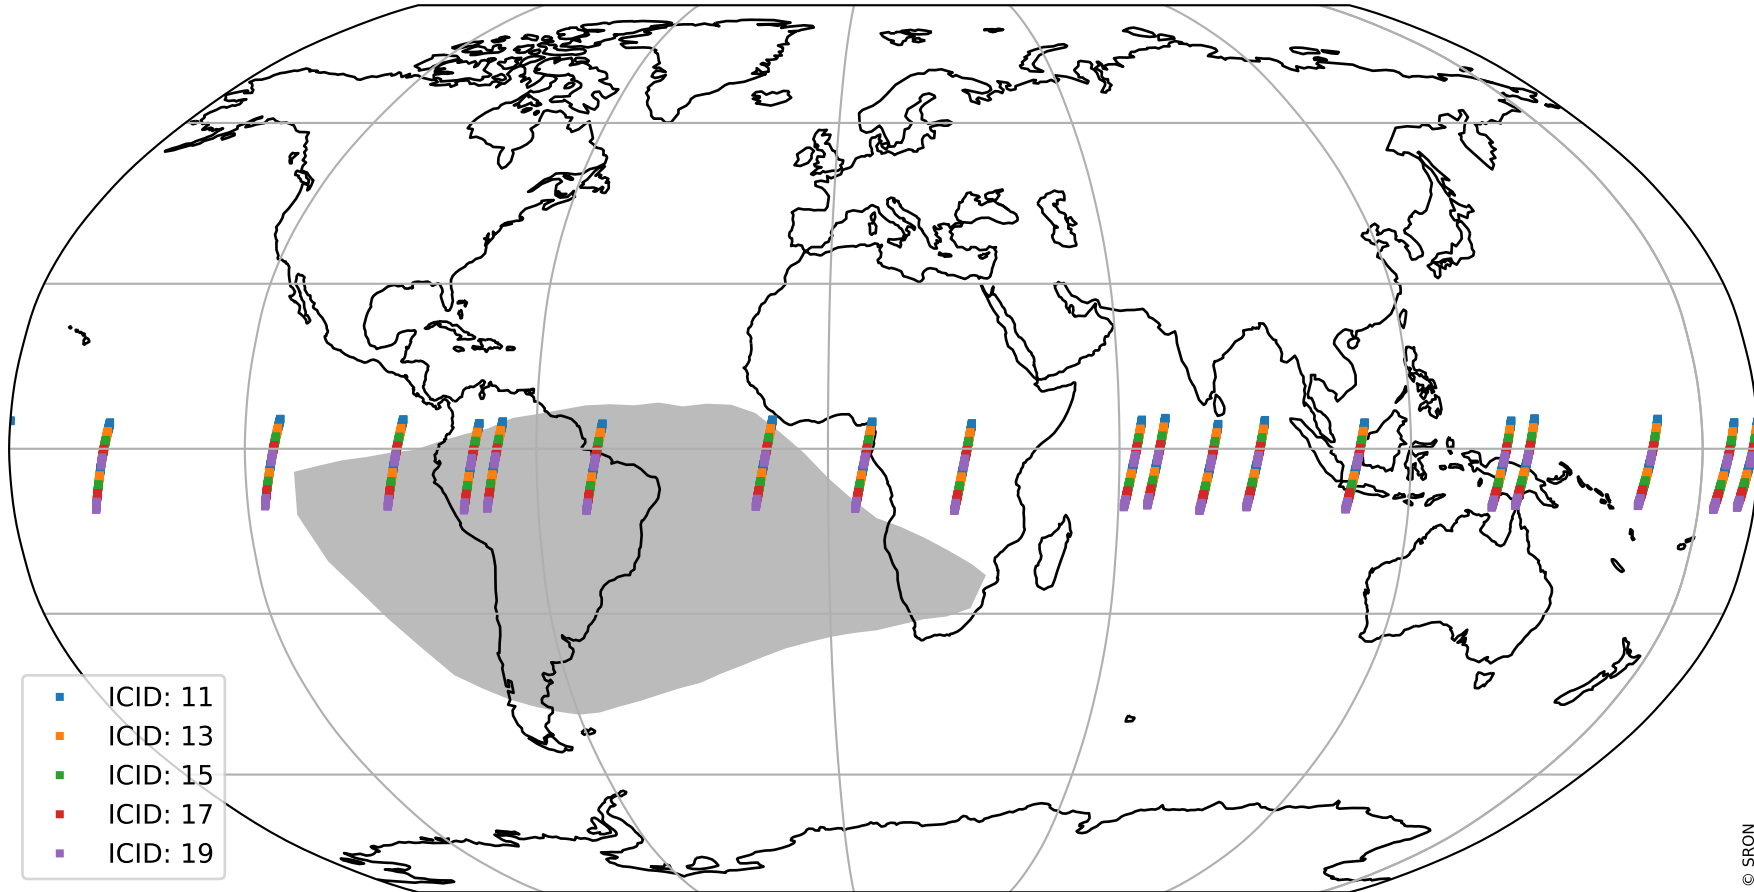

Tropomi SWIR offset (official)

orbits : 19 in [9652, 9697]
coverage : 2019-08-24 / 2019-08-27
median : 0.52592 V
spread : 0.035915 V
created : 2023-08-21T14:29:53

value detector map

Tropomi SWIR offset (official)

orbits : 19 in [9652, 9697]
coverage : 2019-08-24 / 2019-08-27
median : 31.564 μV
spread : 15.577 μV
created : 2023-08-21T14:29:54

Tropomi SWIR offset (official)

orbits : 19 in [9652, 9697]
coverage : 2019-08-24 / 2019-08-27
median : -0.10076 mV
spread : 0.35047 mV
created : 2023-08-21T14:29:54

value compared with SWIR offset CKD

Tropomi SWIR offset (official) ground-tracks of Sentinel-5P

orbits : 19 in [9652, 9697]
coverage : 2019-08-24 / 2019-08-27
created : 2023-08-21T14:29:55

Tropomi SWIR offset (official)

orbits : [2827, 9697]
coverage : 2018-04-30 / 2019-08-27
created : 2023-08-21T14:29:55

trend of detector median & temperatures