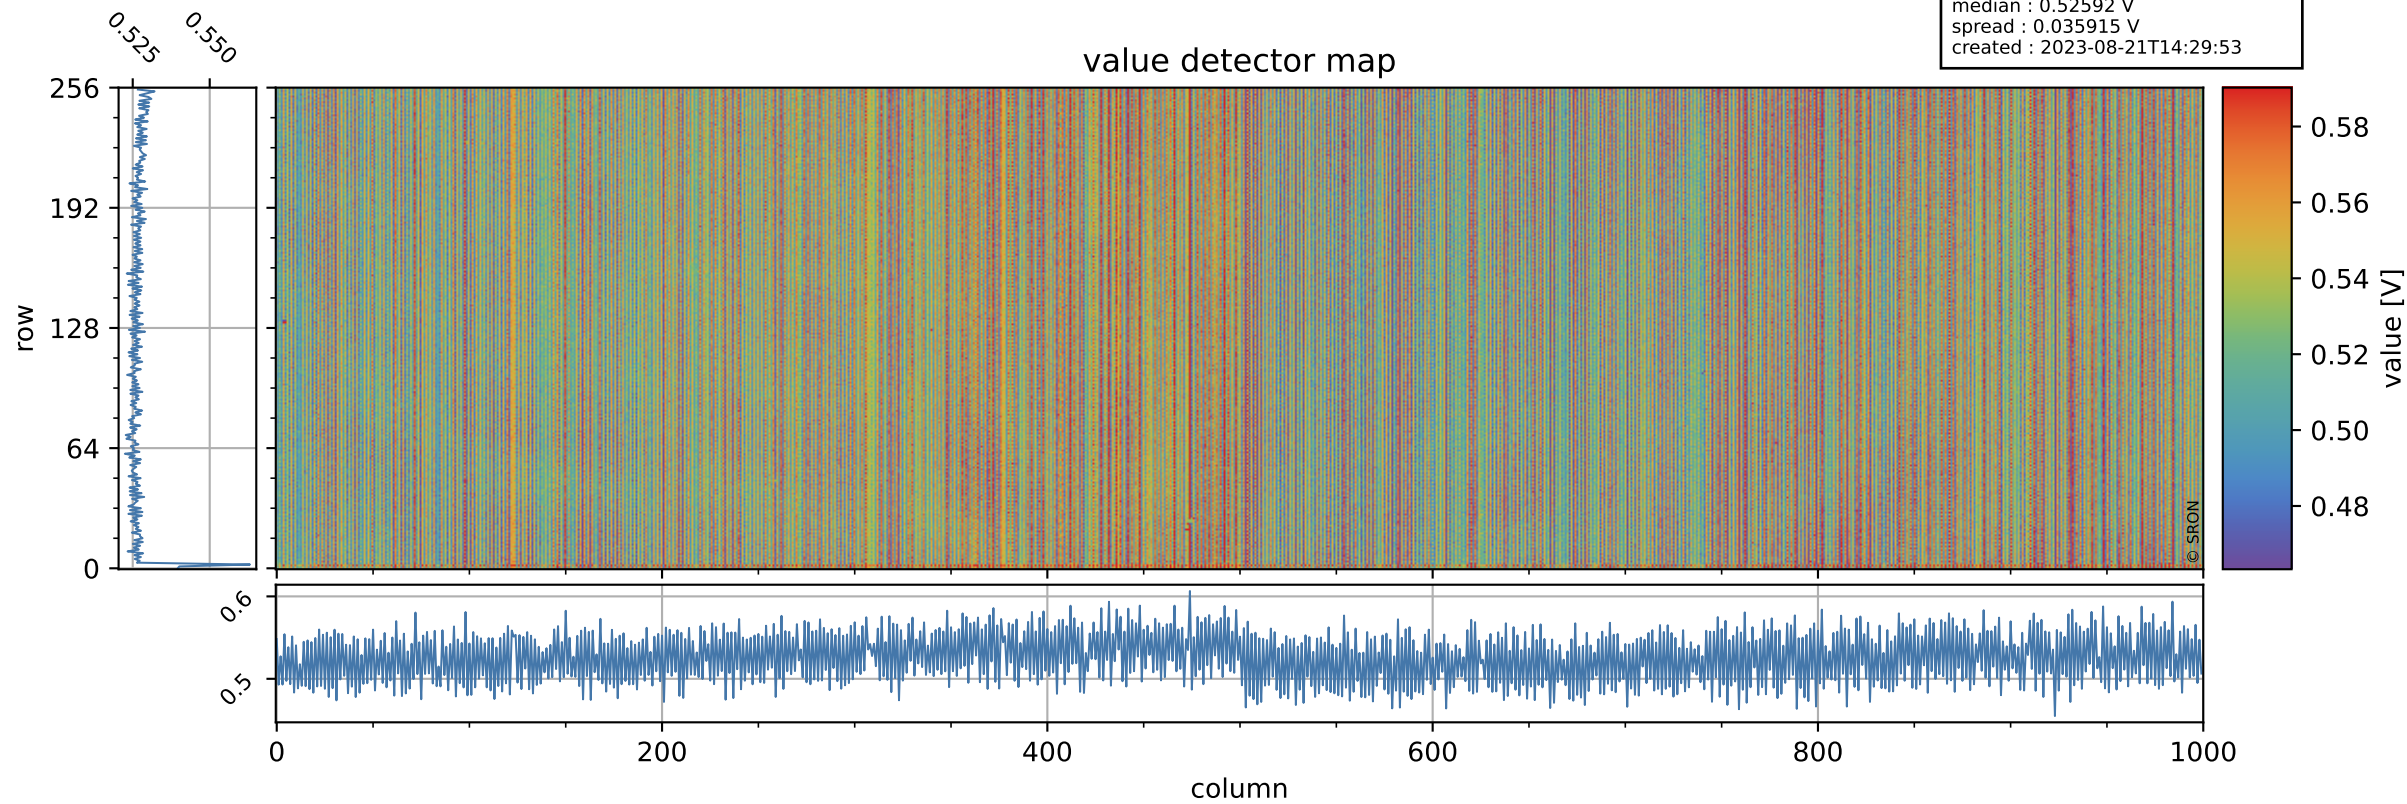

Tropomi SWIR offset (official)

orbits : 19 in [9652, 9697]
coverage : 2019-08-24 / 2019-08-27
median : 0.52592 V
spread : 0.035915 V
created : 2023-08-21T14:29:53

value detector map

Tropomi SWIR offset (official)

orbits : 19 in [9652, 9697]
coverage : 2019-08-24 / 2019-08-27
median : 31.564 μV
spread : 15.577 μV
created : 2023-08-21T14:29:54

Tropomi SWIR offset (official)

orbits : 19 in [9652, 9697]
coverage : 2019-08-24 / 2019-08-27
median : -0.10076 mV
spread : 0.35047 mV
created : 2023-08-21T14:29:54

value compared with SWIR offset CKD

Tropomi SWIR offset (official) ground-tracks of Sentinel-5P

orbits : 19 in [9652, 9697]
coverage : 2019-08-24 / 2019-08-27
created : 2023-08-21T14:29:55

Tropomi SWIR offset (official)

orbits : [2827, 9697]
coverage : 2018-04-30 / 2019-08-27
created : 2023-08-21T14:29:55

trend of detector median & temperatures