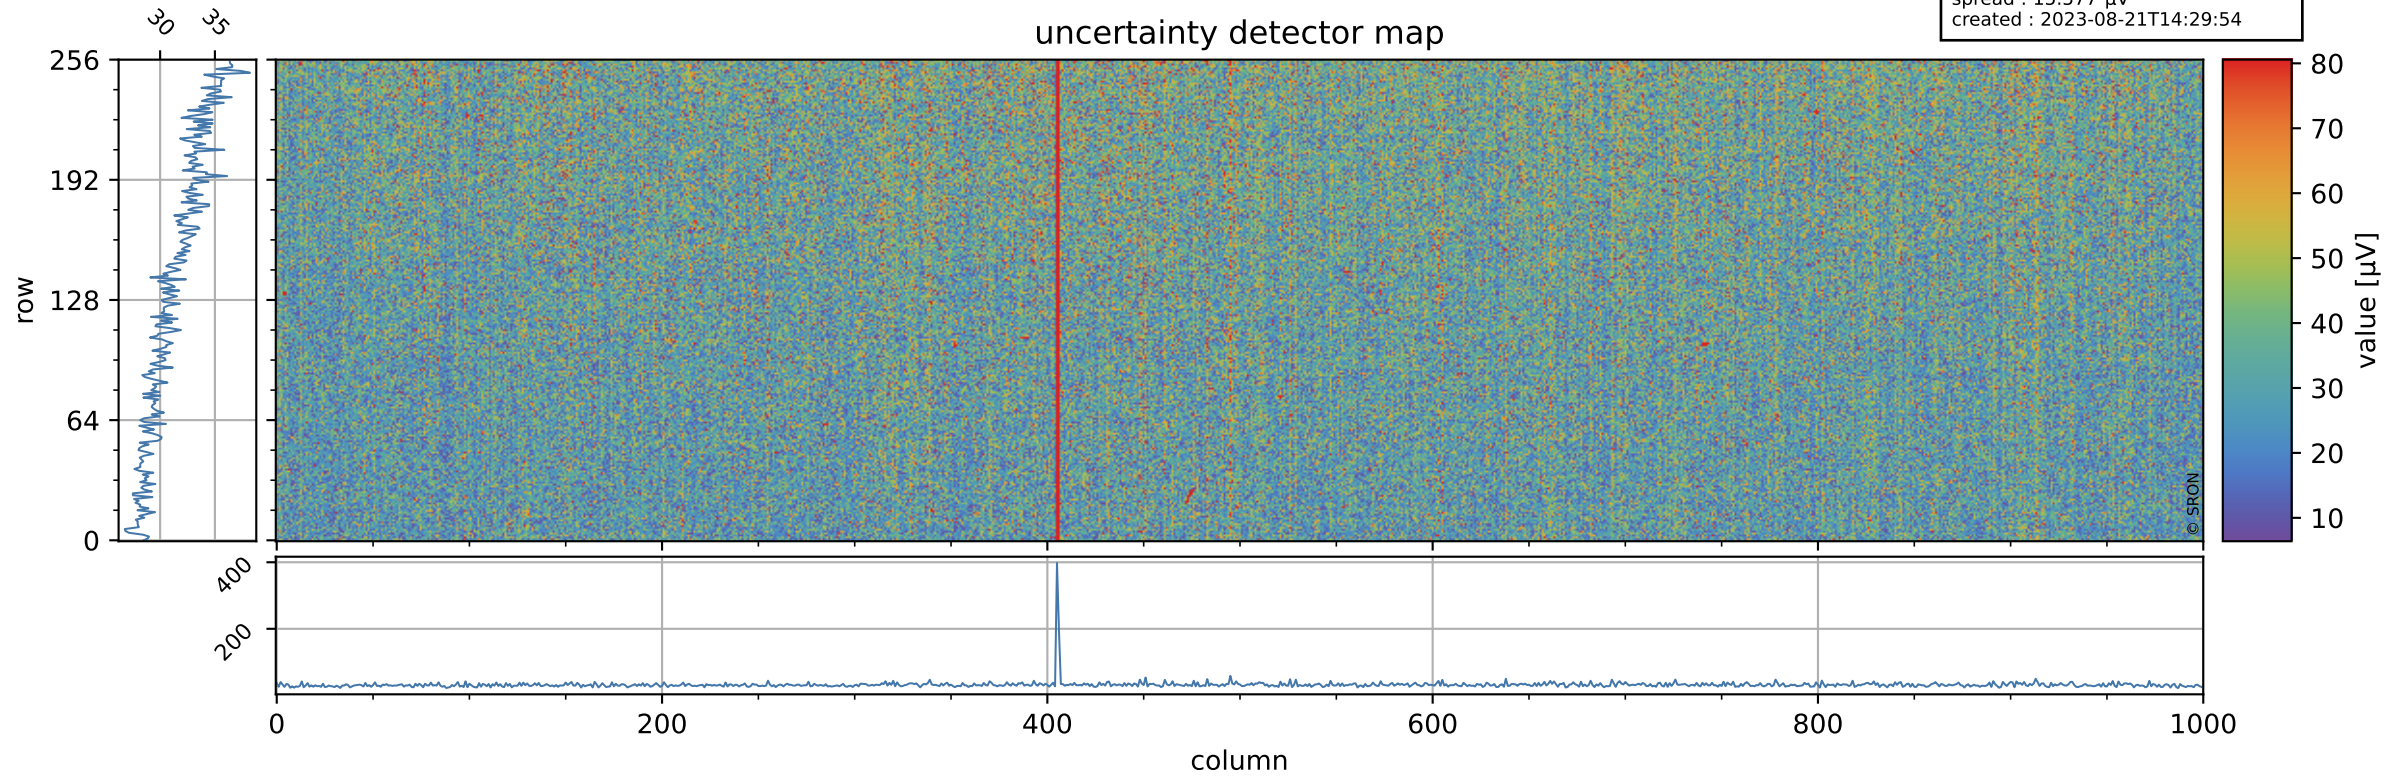

Tropomi SWIR offset (official)

orbits : 19 in [9652, 9697]
coverage : 2019-08-24 / 2019-08-27
median : 0.52592 V
spread : 0.035915 V
created : 2023-08-21T14:29:53

value detector map

Tropomi SWIR offset (official)

orbits : 19 in [9652, 9697]
coverage : 2019-08-24 / 2019-08-27
median : 31.564 μV
spread : 15.577 μV
created : 2023-08-21T14:29:54

Tropomi SWIR offset (official)

orbits : 19 in [9652, 9697]
coverage : 2019-08-24 / 2019-08-27
median : -0.10076 mV
spread : 0.35047 mV
created : 2023-08-21T14:29:54

value compared with SWIR offset CKD

Tropomi SWIR offset (official) ground-tracks of Sentinel-5P

orbits : 19 in [9652, 9697]
coverage : 2019-08-24 / 2019-08-27
created : 2023-08-21T14:29:55

Tropomi SWIR offset (official)

orbits : [2827, 9697]
coverage : 2018-04-30 / 2019-08-27
created : 2023-08-21T14:29:55

trend of detector median & temperatures