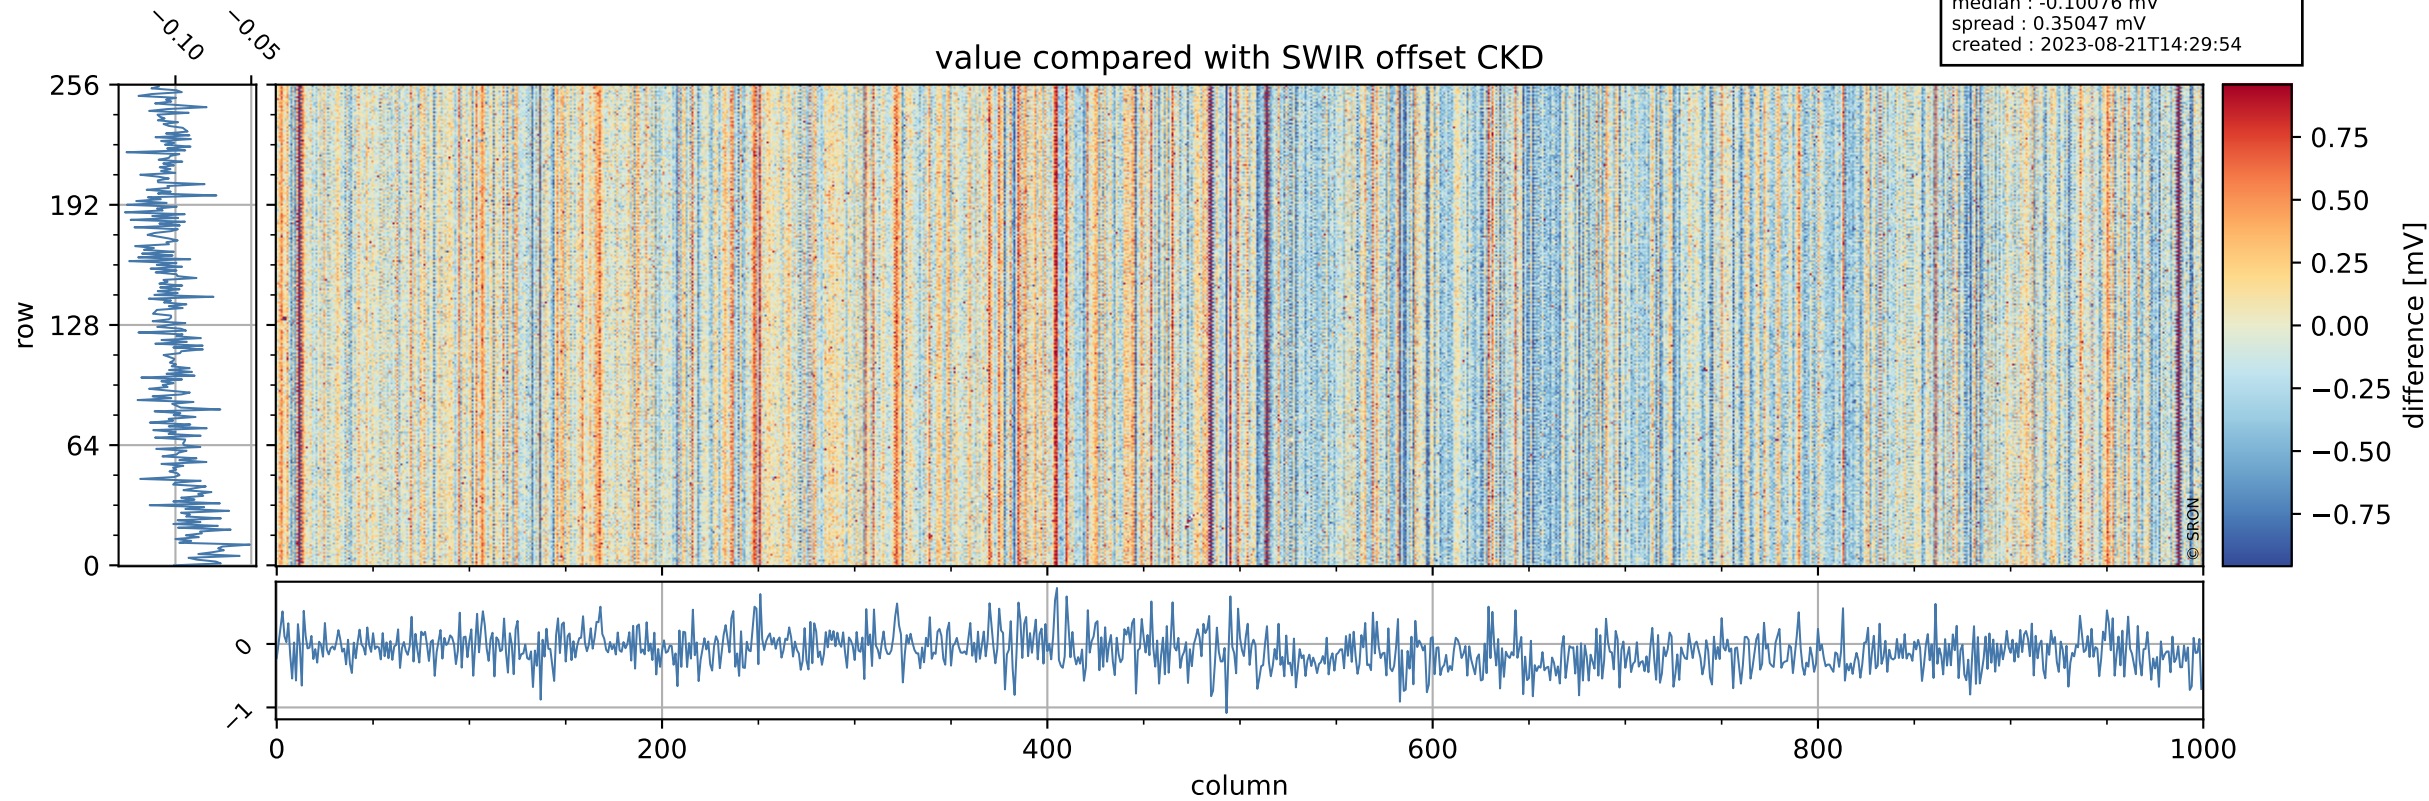

Tropomi SWIR offset (official)

orbits : 19 in [9652, 9697]
coverage : 2019-08-24 / 2019-08-27
median : 0.52592 V
spread : 0.035915 V
created : 2023-08-21T14:29:53

value detector map

Tropomi SWIR offset (official)

orbits : 19 in [9652, 9697]
coverage : 2019-08-24 / 2019-08-27
median : 31.564 μV
spread : 15.577 μV
created : 2023-08-21T14:29:54

Tropomi SWIR offset (official)

orbits : 19 in [9652, 9697]
coverage : 2019-08-24 / 2019-08-27
median : -0.10076 mV
spread : 0.35047 mV
created : 2023-08-21T14:29:54

value compared with SWIR offset CKD

Tropomi SWIR offset (official) ground-tracks of Sentinel-5P

orbits : 19 in [9652, 9697]
coverage : 2019-08-24 / 2019-08-27
created : 2023-08-21T14:29:55

Tropomi SWIR offset (official)

orbits : [2827, 9697]
coverage : 2018-04-30 / 2019-08-27
created : 2023-08-21T14:29:55

trend of detector median & temperatures