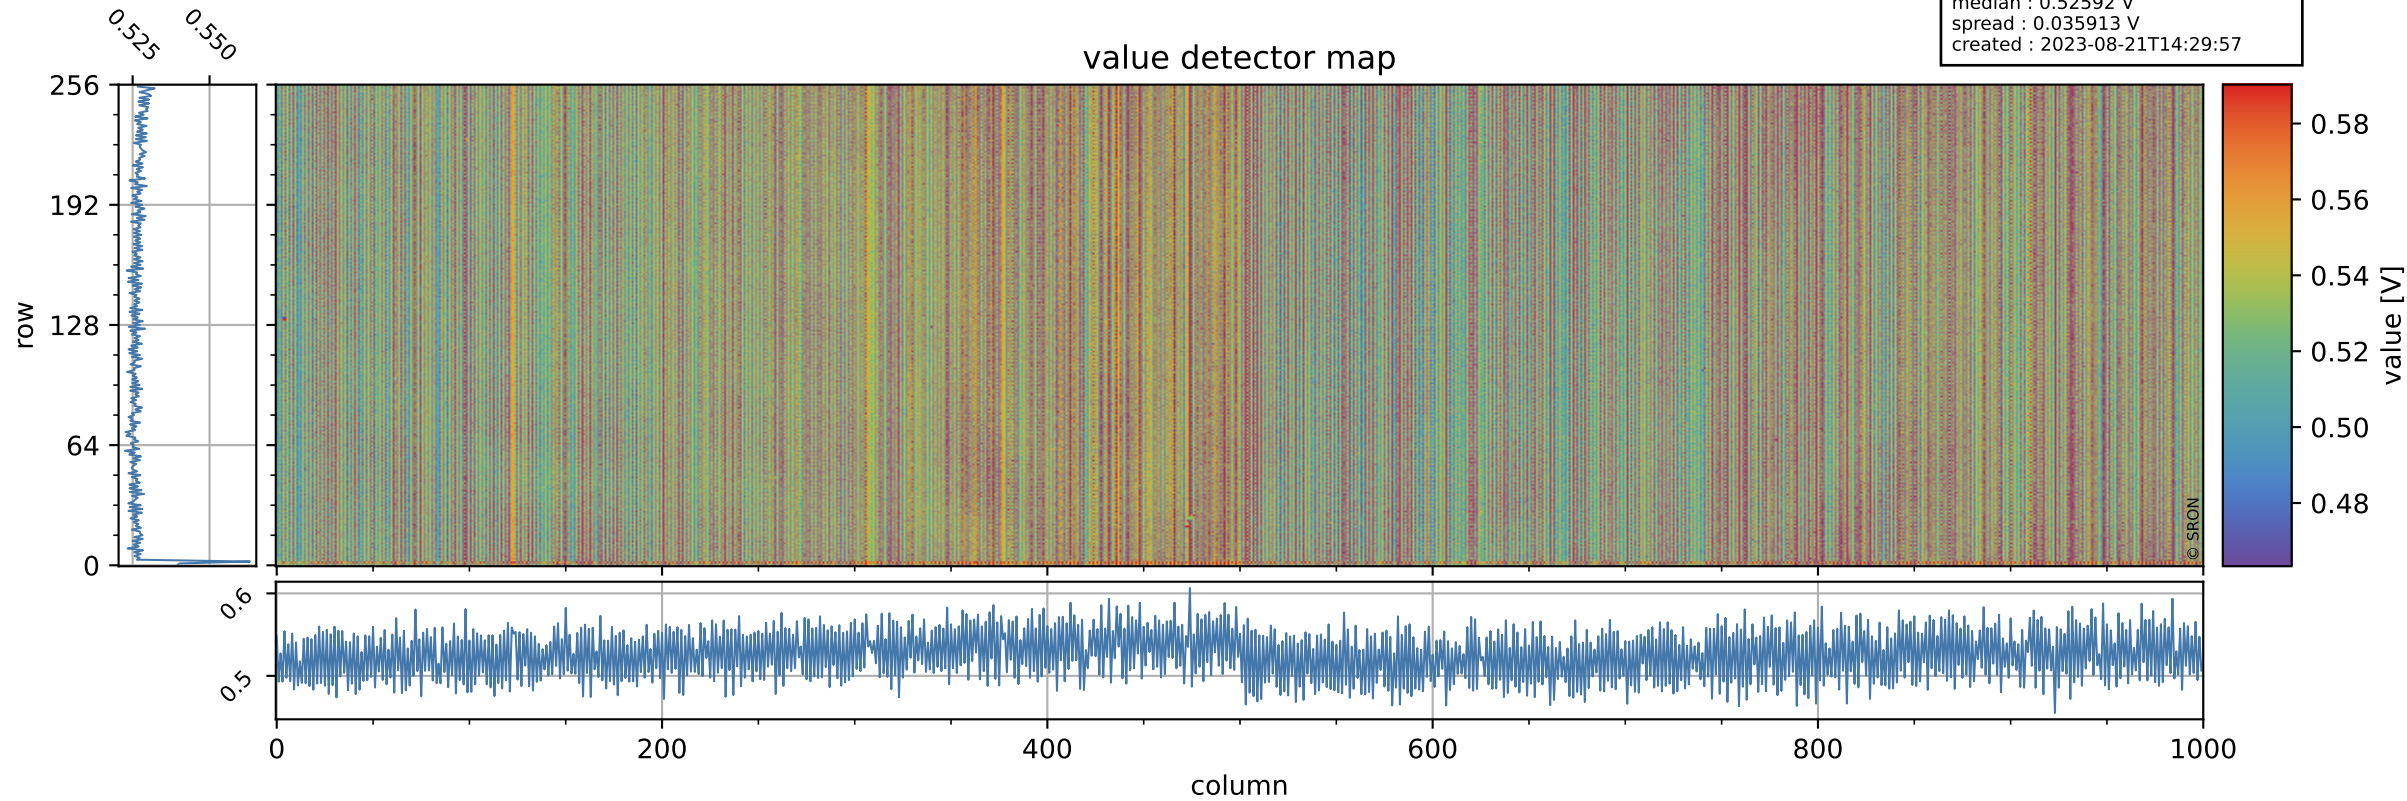

Tropomi SWIR offset (official)

orbits : 18 in [9667, 9712]
coverage : 2019-08-25 / 2019-08-29
median : 0.52592 V
spread : 0.035913 V
created : 2023-08-21T14:29:57

value detector map

Tropomi SWIR offset (official)

orbits : 18 in [9667, 9712]
coverage : 2019-08-25 / 2019-08-29
median : 30.969 μV
spread : 15.282 μV
created : 2023-08-21T14:29:57

Tropomi SWIR offset (official)

orbits : 18 in [9667, 9712]
coverage : 2019-08-25 / 2019-08-29
median : -0.096767 mV
spread : 0.35016 mV
created : 2023-08-21T14:29:57

value compared with SWIR offset CKD

Tropomi SWIR offset (official) ground-tracks of Sentinel-5P

orbits : 18 in [9667, 9712]
coverage : 2019-08-25 / 2019-08-29
created : 2023-08-21T14:29:58

Tropomi SWIR offset (official)

orbits : [2827, 9712]
coverage : 2018-04-30 / 2019-08-29
created : 2023-08-21T14:29:58

trend of detector median & temperatures