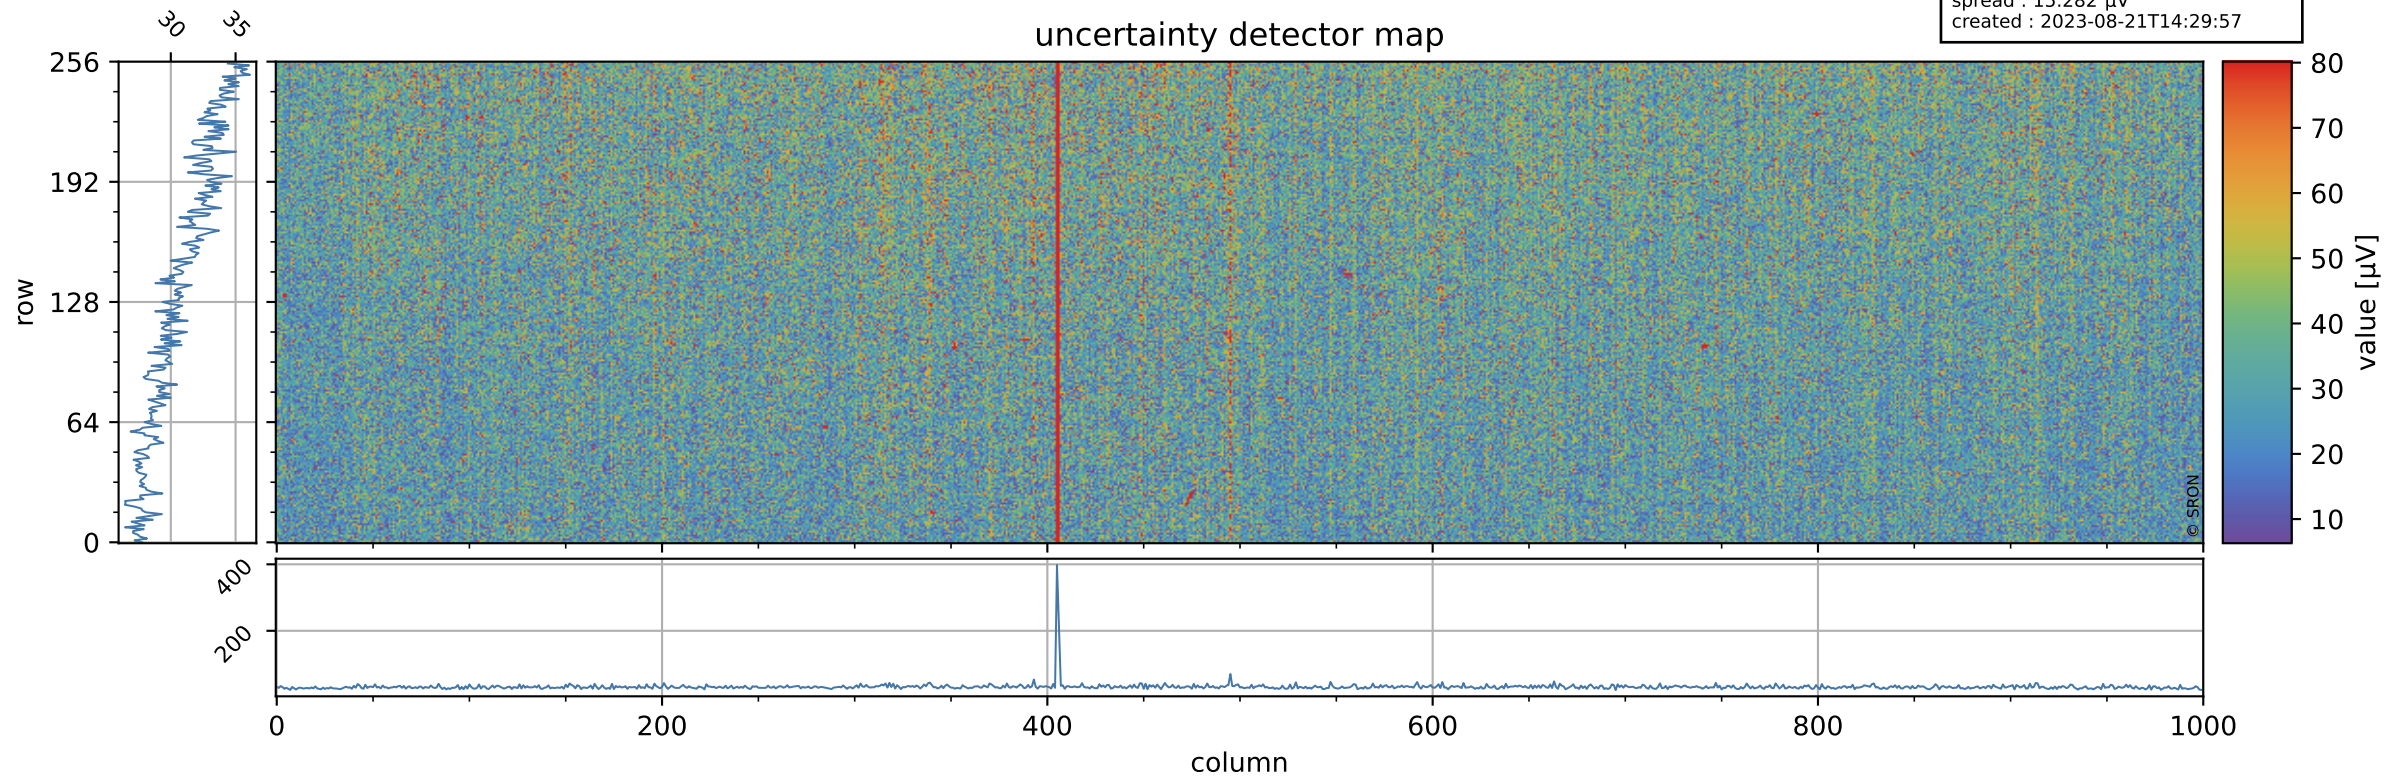

Tropomi SWIR offset (official)

orbits : 18 in [9667, 9712]
coverage : 2019-08-25 / 2019-08-29
median : 0.52592 V
spread : 0.035913 V
created : 2023-08-21T14:29:57

value detector map

Tropomi SWIR offset (official)

orbits : 18 in [9667, 9712]
coverage : 2019-08-25 / 2019-08-29
median : 30.969 μV
spread : 15.282 μV
created : 2023-08-21T14:29:57

Tropomi SWIR offset (official)

orbits : 18 in [9667, 9712]
coverage : 2019-08-25 / 2019-08-29
median : -0.096767 mV
spread : 0.35016 mV
created : 2023-08-21T14:29:57

value compared with SWIR offset CKD

Tropomi SWIR offset (official) ground-tracks of Sentinel-5P

orbits : 18 in [9667, 9712]
coverage : 2019-08-25 / 2019-08-29
created : 2023-08-21T14:29:58

Tropomi SWIR offset (official)

orbits : [2827, 9712]
coverage : 2018-04-30 / 2019-08-29
created : 2023-08-21T14:29:58

trend of detector median & temperatures