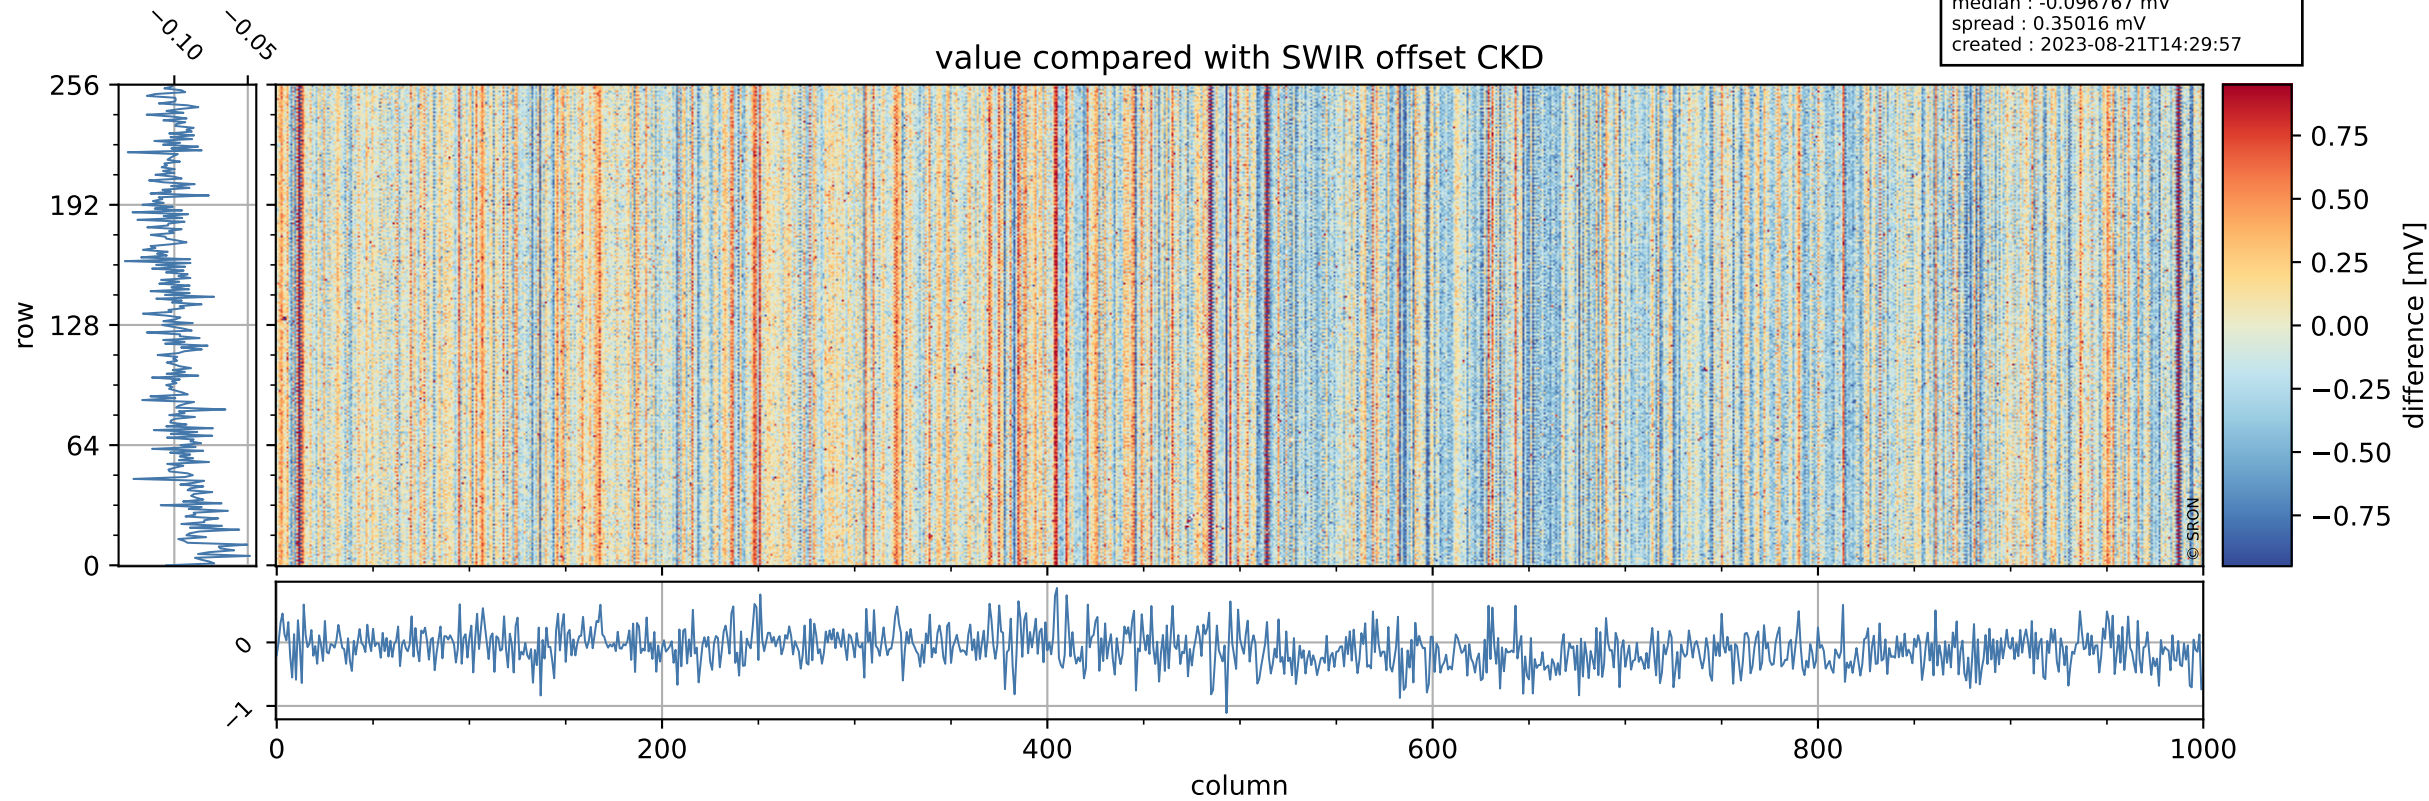

Tropomi SWIR offset (official)

orbits : 18 in [9667, 9712]
coverage : 2019-08-25 / 2019-08-29
median : 0.52592 V
spread : 0.035913 V
created : 2023-08-21T14:29:57

value detector map

Tropomi SWIR offset (official)

orbits : 18 in [9667, 9712]
coverage : 2019-08-25 / 2019-08-29
median : 30.969 μV
spread : 15.282 μV
created : 2023-08-21T14:29:57

Tropomi SWIR offset (official)

orbits : 18 in [9667, 9712]
coverage : 2019-08-25 / 2019-08-29
median : -0.096767 mV
spread : 0.35016 mV
created : 2023-08-21T14:29:57

value compared with SWIR offset CKD

Tropomi SWIR offset (official) ground-tracks of Sentinel-5P

orbits : 18 in [9667, 9712]
coverage : 2019-08-25 / 2019-08-29
created : 2023-08-21T14:29:58

Tropomi SWIR offset (official)

orbits : [2827, 9712]
coverage : 2018-04-30 / 2019-08-29
created : 2023-08-21T14:29:58

trend of detector median & temperatures