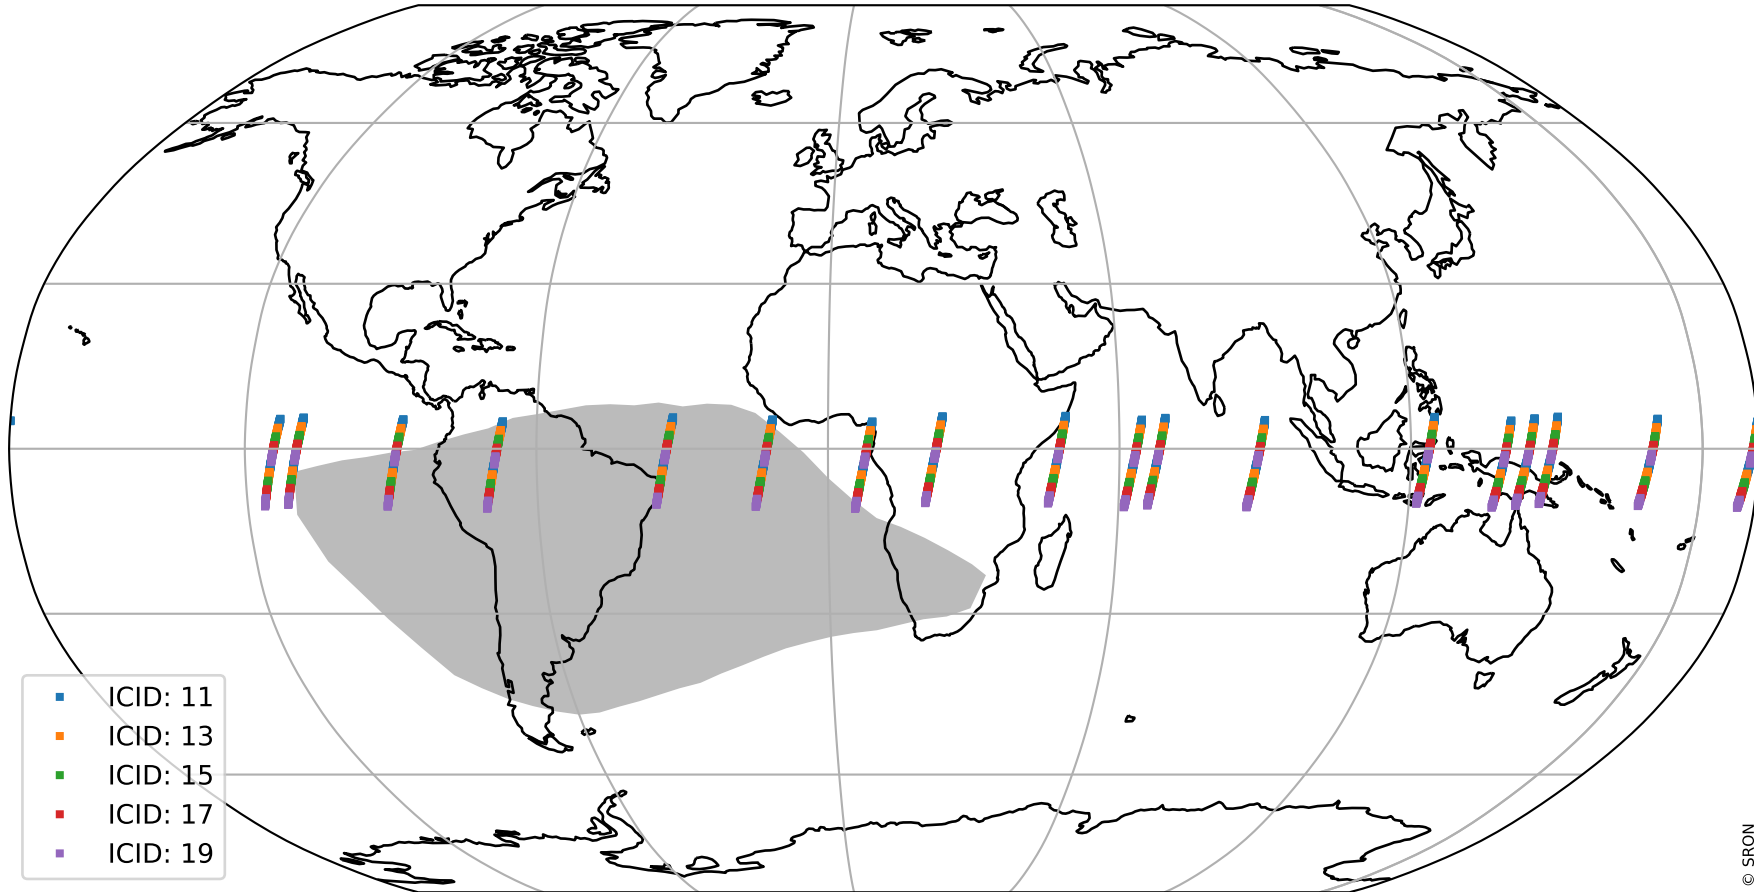

Tropomi SWIR offset (official)

orbits : 18 in [9667, 9712]
coverage : 2019-08-25 / 2019-08-29
median : 0.52592 V
spread : 0.035913 V
created : 2023-08-21T14:29:57

value detector map

Tropomi SWIR offset (official)

orbits : 18 in [9667, 9712]
coverage : 2019-08-25 / 2019-08-29
median : 30.969 μV
spread : 15.282 μV
created : 2023-08-21T14:29:57

Tropomi SWIR offset (official)

orbits : 18 in [9667, 9712]
coverage : 2019-08-25 / 2019-08-29
median : -0.096767 mV
spread : 0.35016 mV
created : 2023-08-21T14:29:57

value compared with SWIR offset CKD

Tropomi SWIR offset (official) ground-tracks of Sentinel-5P

orbits : 18 in [9667, 9712]
coverage : 2019-08-25 / 2019-08-29
created : 2023-08-21T14:29:58

Tropomi SWIR offset (official)

orbits : [2827, 9712]
coverage : 2018-04-30 / 2019-08-29
created : 2023-08-21T14:29:58

trend of detector median & temperatures