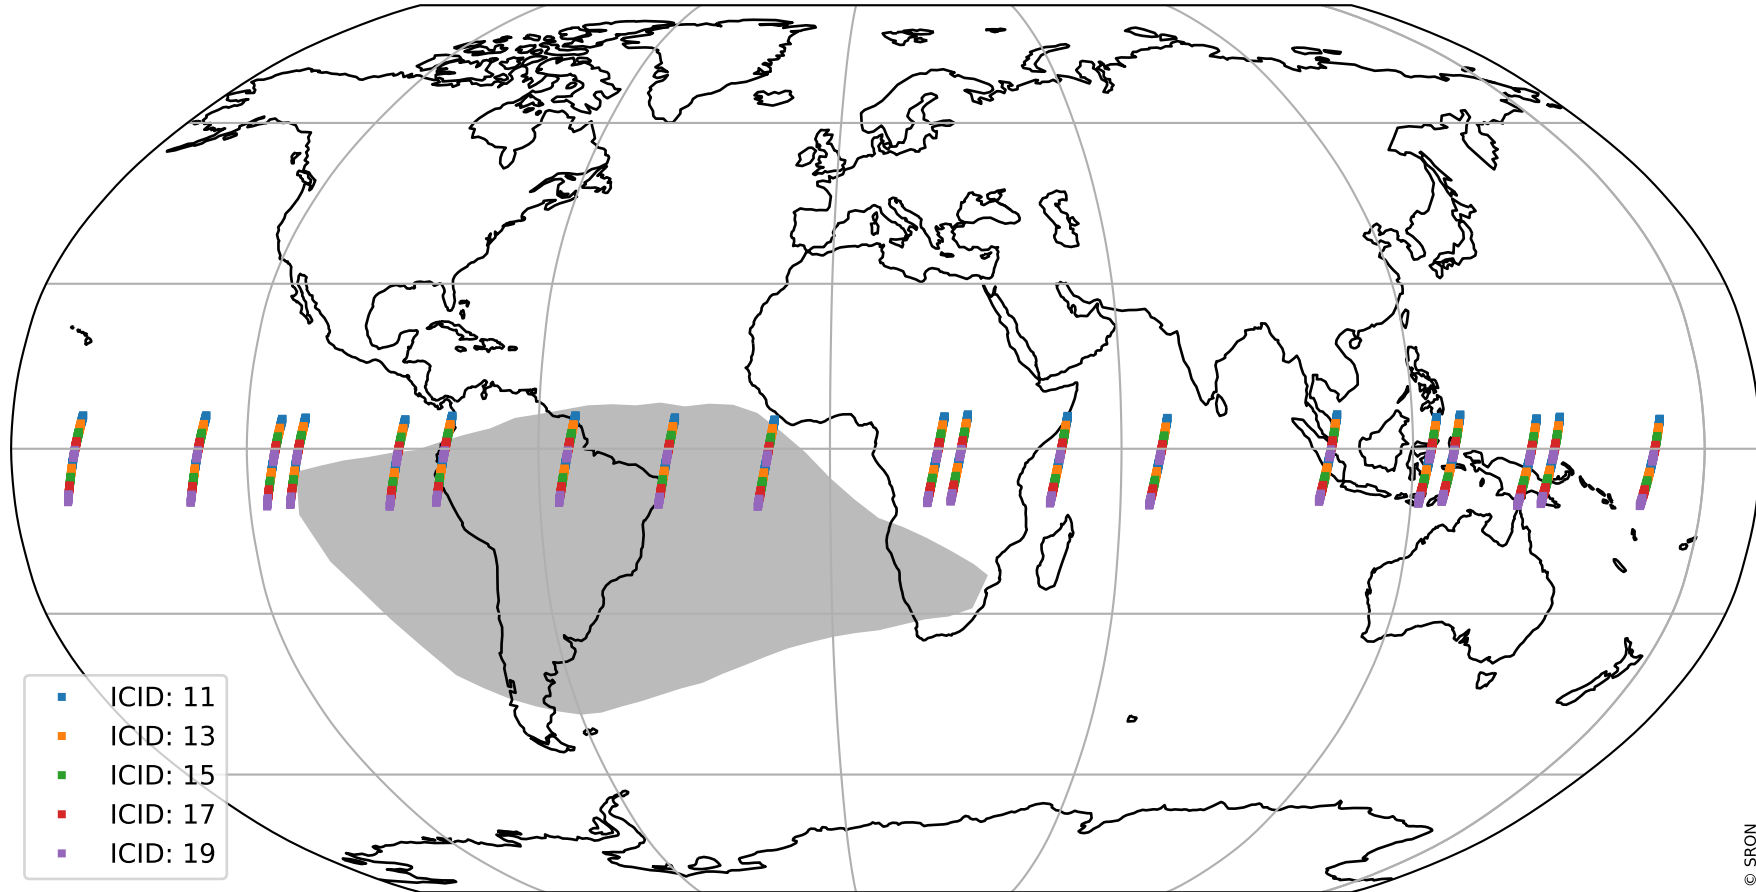

Tropomi SWIR offset (official)

orbits : 19 in [9682, 9727]
coverage : 2019-08-27 / 2019-08-29
median : 0.52593 V
spread : 0.035911 V
created : 2023-08-21T14:29:59

value detector map

Tropomi SWIR offset (official)

orbits : 19 in [9682, 9727]
coverage : 2019-08-27 / 2019-08-29
median : 30.233 μV
spread : 14.939 μV
created : 2023-08-21T14:30:00

Tropomi SWIR offset (official)

orbits : 19 in [9682, 9727]
coverage : 2019-08-27 / 2019-08-29
median : -0.089773 mV
spread : 0.34836 mV
created : 2023-08-21T14:30:00

value compared with SWIR offset CKD

Tropomi SWIR offset (official) ground-tracks of Sentinel-5P

orbits : 19 in [9682, 9727]
coverage : 2019-08-27 / 2019-08-29
created : 2023-08-21T14:30:01

Tropomi SWIR offset (official)

orbits : [2827, 9727]
coverage : 2018-04-30 / 2019-08-29
created : 2023-08-21T14:30:01

trend of detector median & temperatures