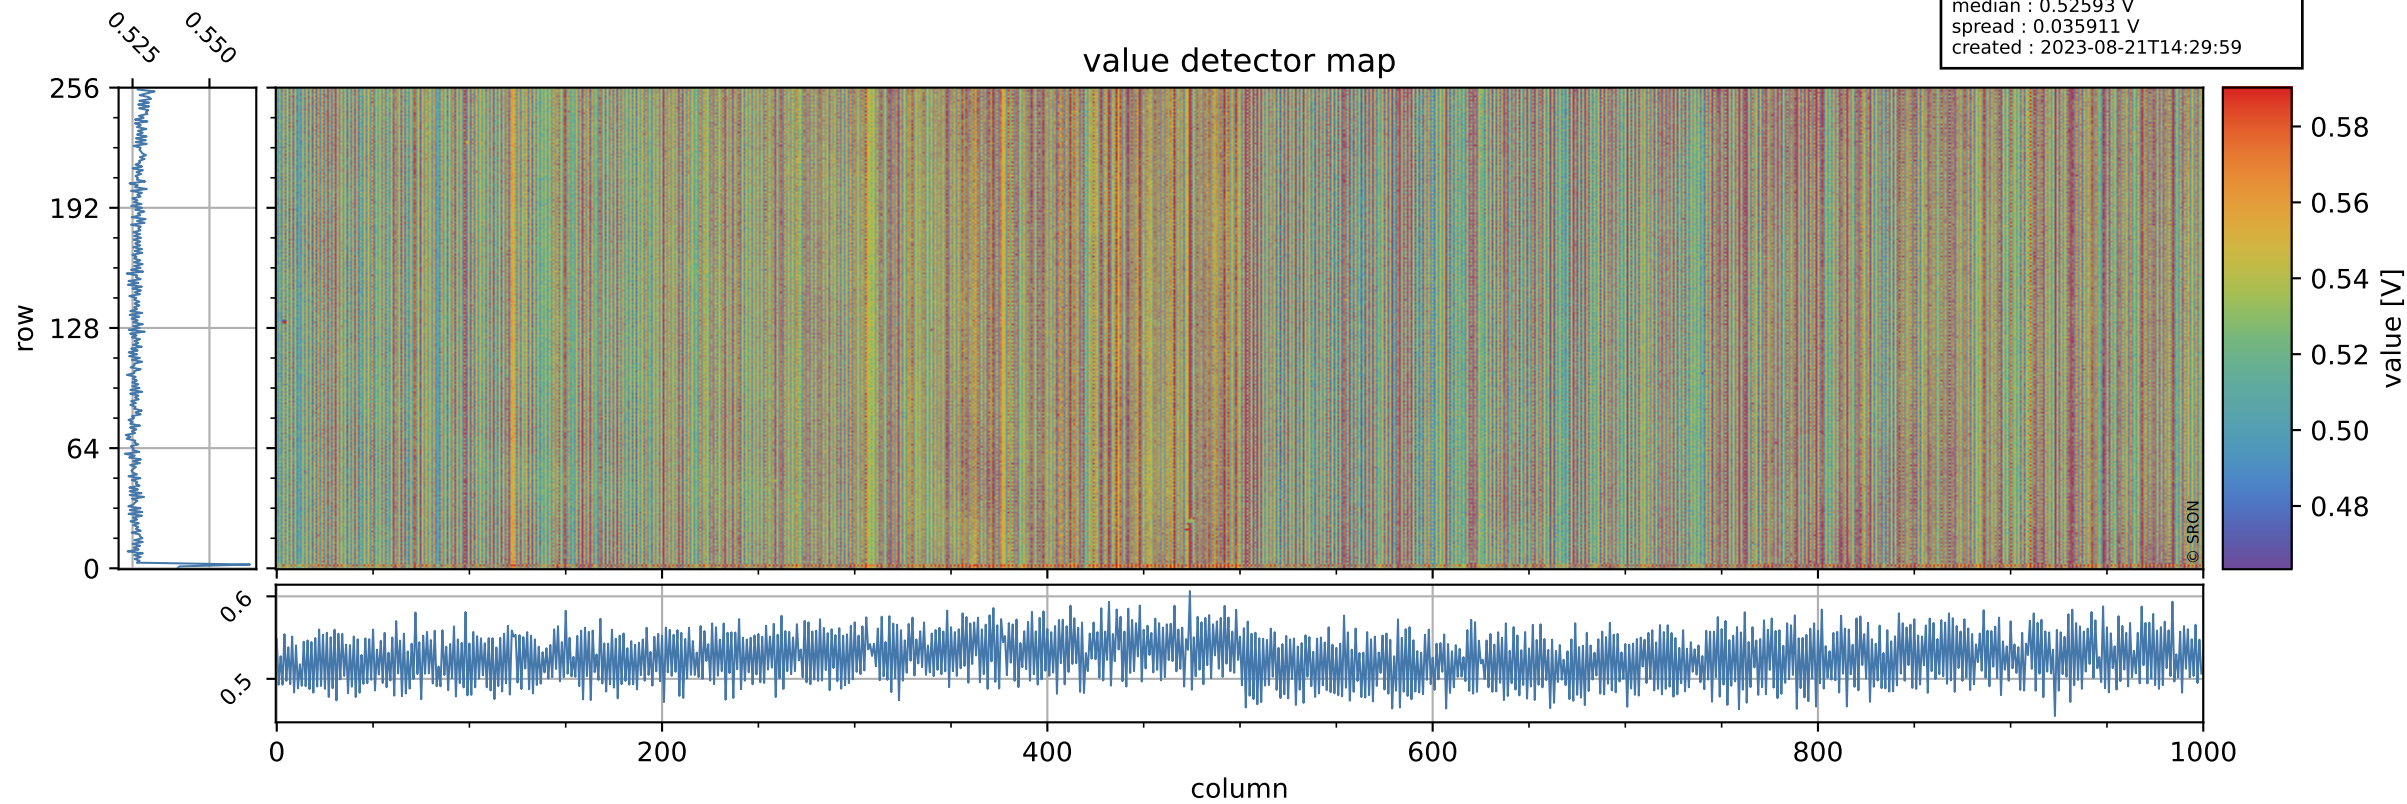

Tropomi SWIR offset (official)

orbits : 19 in [9682, 9727]
coverage : 2019-08-27 / 2019-08-29
median : 0.52593 V
spread : 0.035911 V
created : 2023-08-21T14:29:59

value detector map

Tropomi SWIR offset (official)

orbits : 19 in [9682, 9727]
coverage : 2019-08-27 / 2019-08-29
median : 30.233 μV
spread : 14.939 μV
created : 2023-08-21T14:30:00

Tropomi SWIR offset (official)

orbits : 19 in [9682, 9727]
coverage : 2019-08-27 / 2019-08-29
median : -0.089773 mV
spread : 0.34836 mV
created : 2023-08-21T14:30:00

value compared with SWIR offset CKD

Tropomi SWIR offset (official) ground-tracks of Sentinel-5P

orbits : 19 in [9682, 9727]
coverage : 2019-08-27 / 2019-08-29
created : 2023-08-21T14:30:01

Tropomi SWIR offset (official)

orbits : [2827, 9727]
coverage : 2018-04-30 / 2019-08-29
created : 2023-08-21T14:30:01

trend of detector median & temperatures