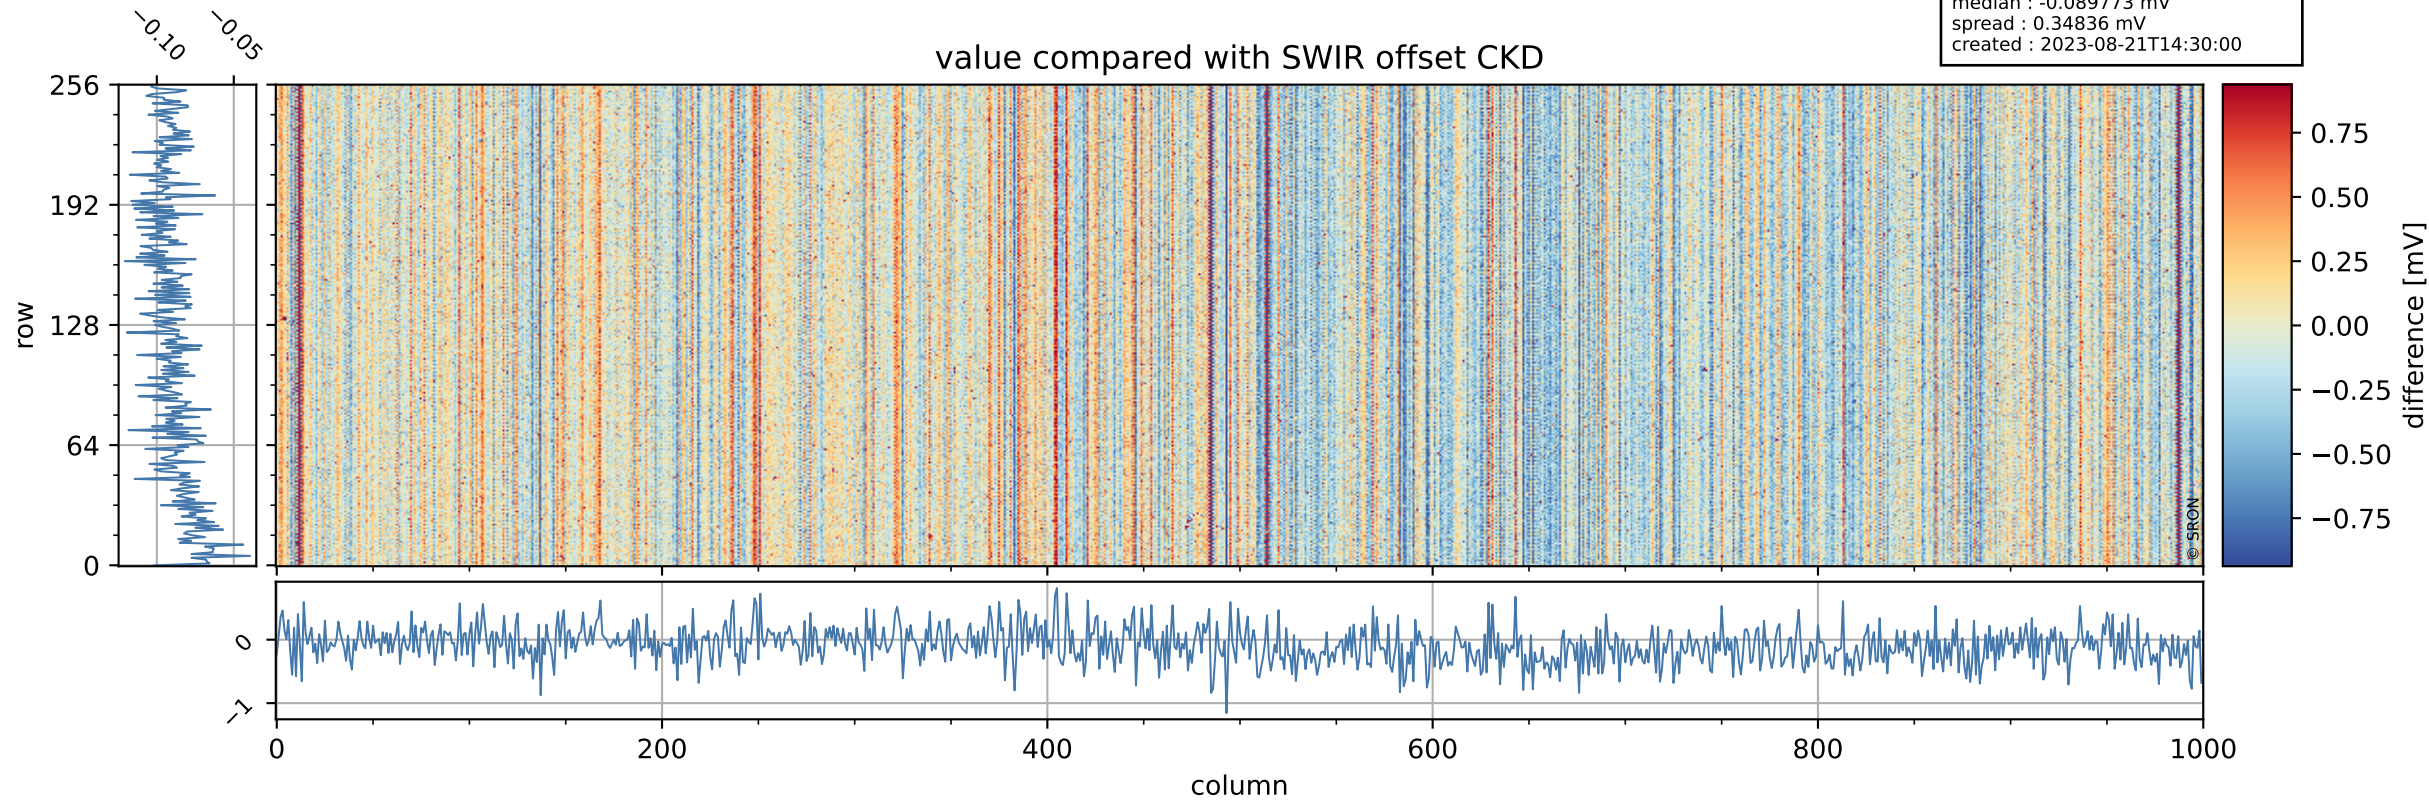

Tropomi SWIR offset (official)

orbits : 19 in [9682, 9727]
coverage : 2019-08-27 / 2019-08-29
median : 0.52593 V
spread : 0.035911 V
created : 2023-08-21T14:29:59

value detector map

Tropomi SWIR offset (official)

orbits : 19 in [9682, 9727]
coverage : 2019-08-27 / 2019-08-29
median : 30.233 μV
spread : 14.939 μV
created : 2023-08-21T14:30:00

Tropomi SWIR offset (official)

orbits : 19 in [9682, 9727]
coverage : 2019-08-27 / 2019-08-29
median : -0.089773 mV
spread : 0.34836 mV
created : 2023-08-21T14:30:00

value compared with SWIR offset CKD

Tropomi SWIR offset (official) ground-tracks of Sentinel-5P

orbits : 19 in [9682, 9727]
coverage : 2019-08-27 / 2019-08-29
created : 2023-08-21T14:30:01

Tropomi SWIR offset (official)

orbits : [2827, 9727]
coverage : 2018-04-30 / 2019-08-29
created : 2023-08-21T14:30:01

trend of detector median & temperatures