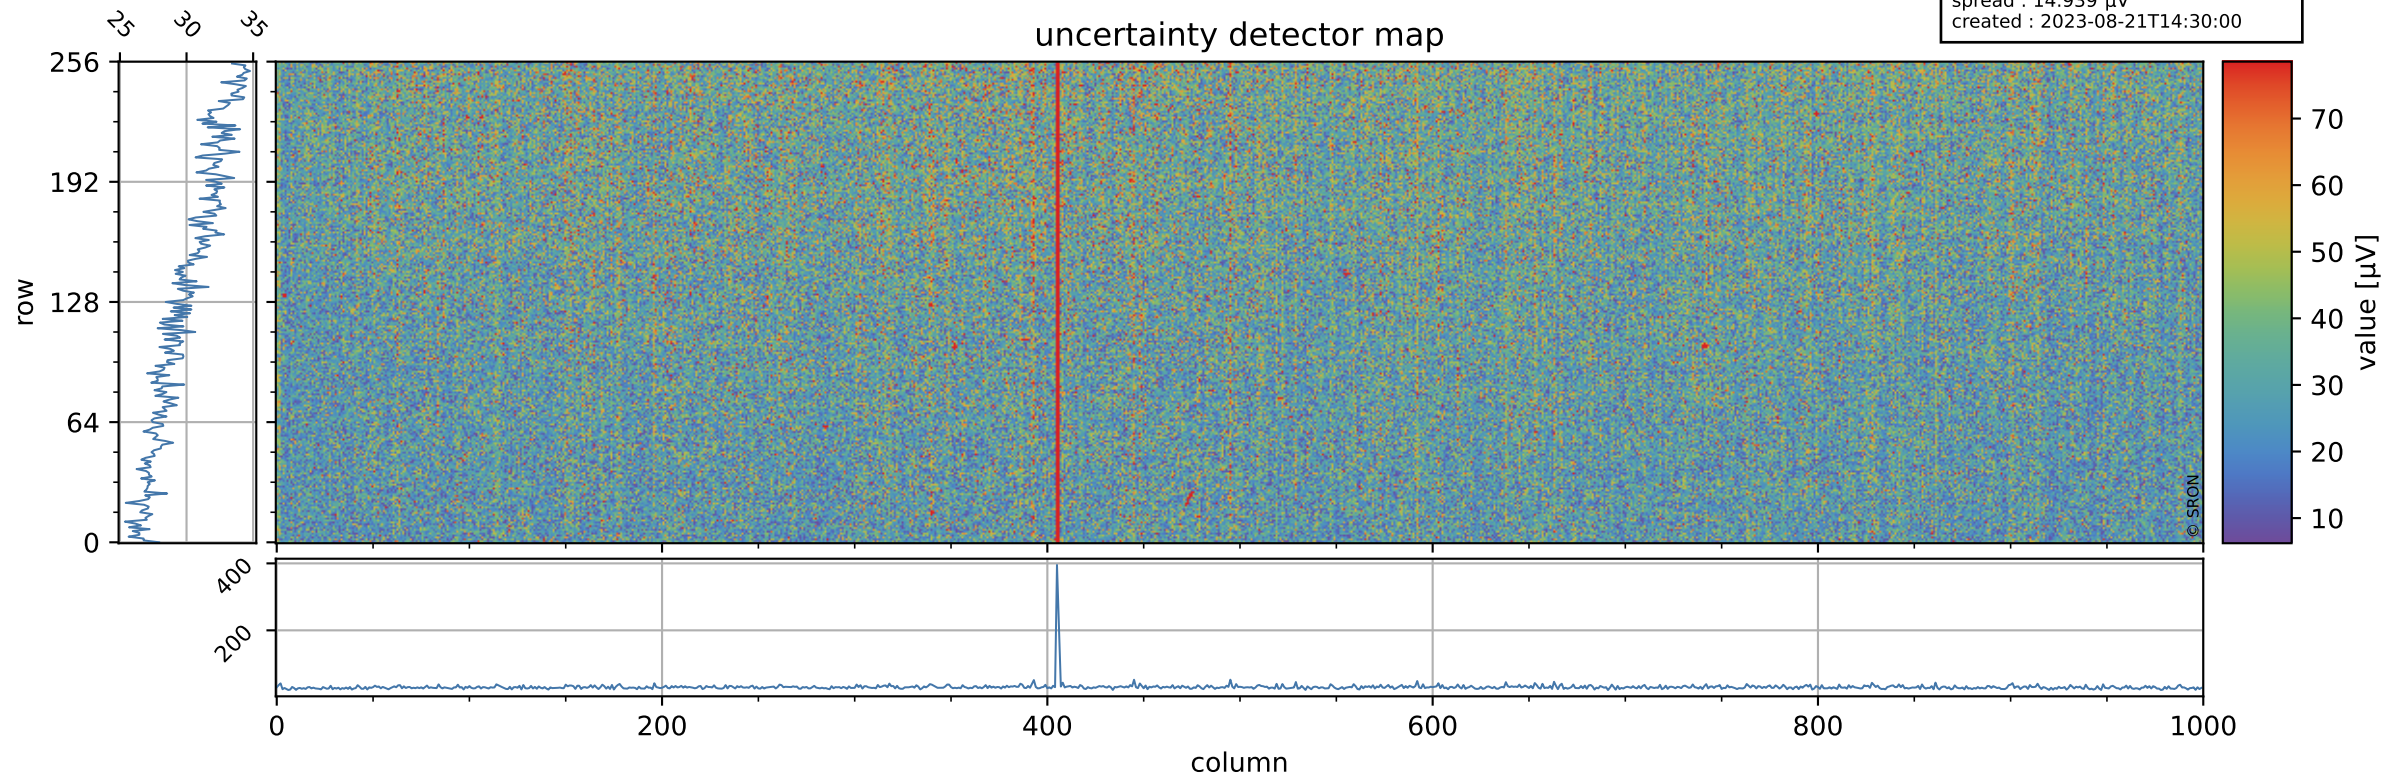

Tropomi SWIR offset (official)

orbits : 19 in [9682, 9727]
coverage : 2019-08-27 / 2019-08-29
median : 0.52593 V
spread : 0.035911 V
created : 2023-08-21T14:29:59

value detector map

Tropomi SWIR offset (official)

orbits : 19 in [9682, 9727]
coverage : 2019-08-27 / 2019-08-29
median : 30.233 μV
spread : 14.939 μV
created : 2023-08-21T14:30:00

Tropomi SWIR offset (official)

orbits : 19 in [9682, 9727]
coverage : 2019-08-27 / 2019-08-29
median : -0.089773 mV
spread : 0.34836 mV
created : 2023-08-21T14:30:00

value compared with SWIR offset CKD

Tropomi SWIR offset (official) ground-tracks of Sentinel-5P

orbits : 19 in [9682, 9727]
coverage : 2019-08-27 / 2019-08-29
created : 2023-08-21T14:30:01

Tropomi SWIR offset (official)

orbits : [2827, 9727]
coverage : 2018-04-30 / 2019-08-29
created : 2023-08-21T14:30:01

trend of detector median & temperatures