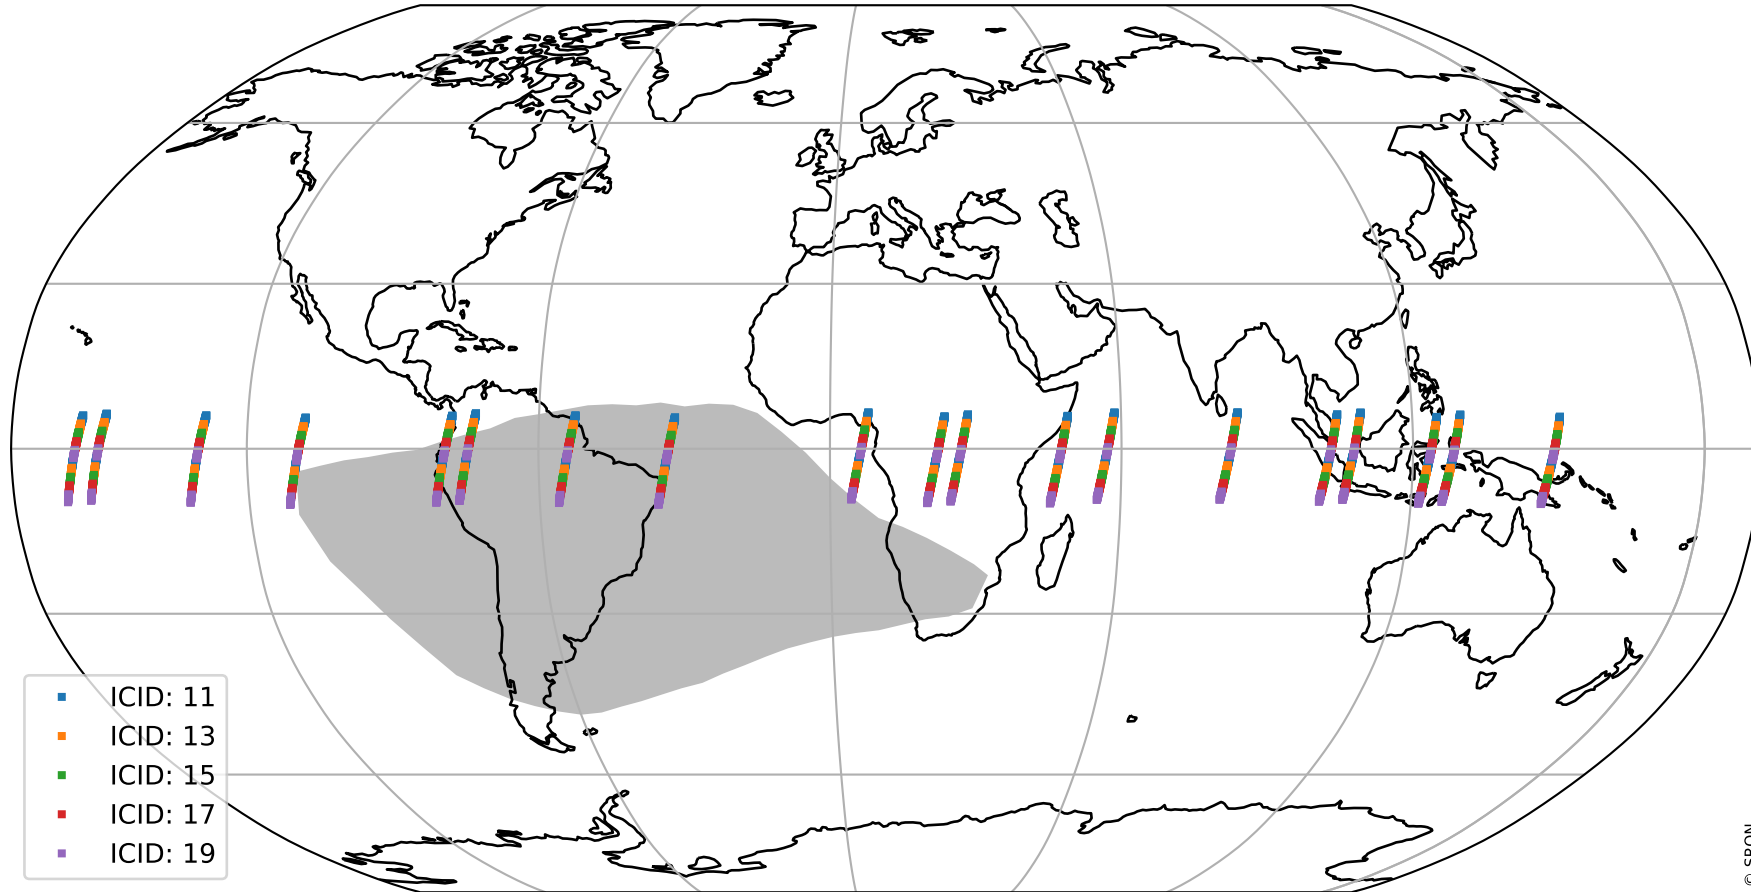

Tropomi SWIR offset (official)

orbits : 19 in [9697, 9742]
coverage : 2019-08-28 / 2019-08-31
median : 0.52592 V
spread : 0.035913 V
created : 2023-08-21T14:30:03

value detector map

Tropomi SWIR offset (official)

orbits : 19 in [9697, 9742]
coverage : 2019-08-28 / 2019-08-31
median : 29.527 μV
spread : 14.642 μV
created : 2023-08-21T14:30:03

Tropomi SWIR offset (official)

orbits : 19 in [9697, 9742]
coverage : 2019-08-28 / 2019-08-31
median : -0.099892 mV
spread : 0.34836 mV
created : 2023-08-21T14:30:03

value compared with SWIR offset CKD

Tropomi SWIR offset (official) ground-tracks of Sentinel-5P

orbits : 19 in [9697, 9742]
coverage : 2019-08-28 / 2019-08-31
created : 2023-08-21T14:30:04

Tropomi SWIR offset (official)

orbits : [2827, 9742]
coverage : 2018-04-30 / 2019-08-31
created : 2023-08-21T14:30:04

trend of detector median & temperatures