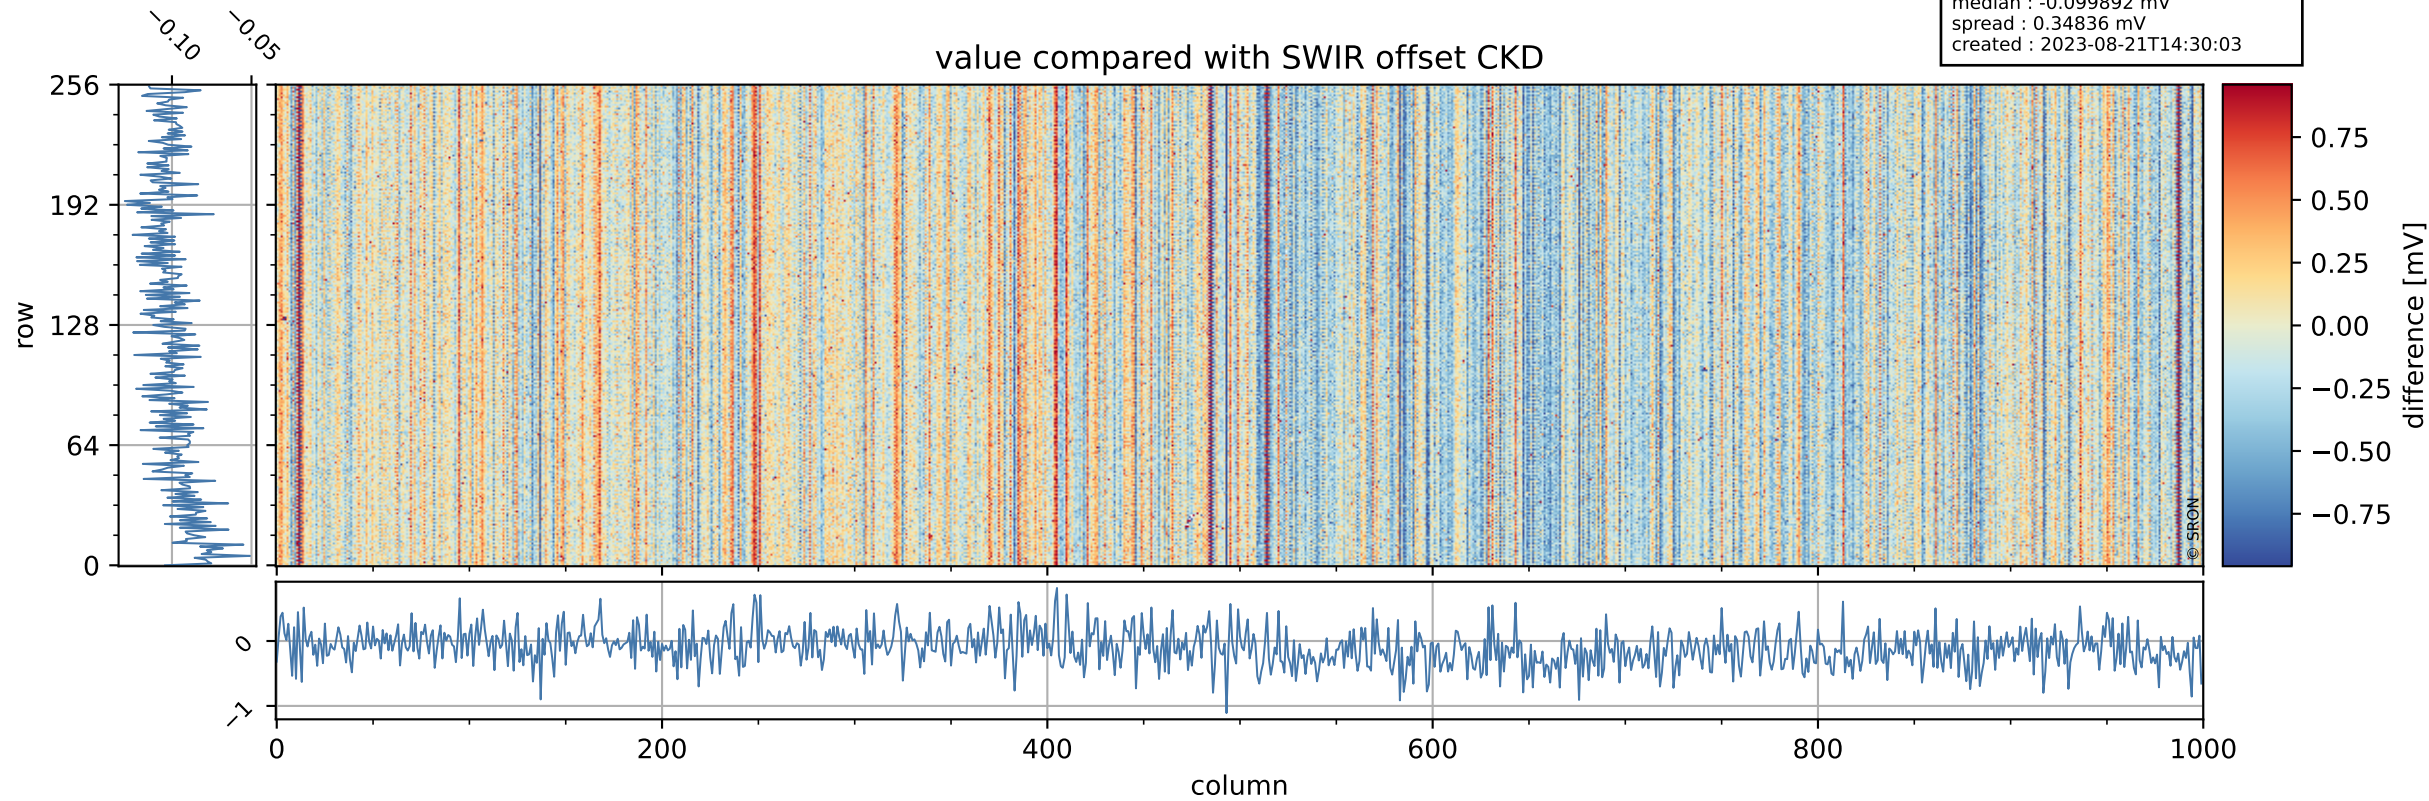

Tropomi SWIR offset (official)

orbits : 19 in [9697, 9742]
coverage : 2019-08-28 / 2019-08-31
median : 0.52592 V
spread : 0.035913 V
created : 2023-08-21T14:30:03

value detector map

Tropomi SWIR offset (official)

orbits : 19 in [9697, 9742]
coverage : 2019-08-28 / 2019-08-31
median : 29.527 μV
spread : 14.642 μV
created : 2023-08-21T14:30:03

Tropomi SWIR offset (official)

orbits : 19 in [9697, 9742]
coverage : 2019-08-28 / 2019-08-31
median : -0.099892 mV
spread : 0.34836 mV
created : 2023-08-21T14:30:03

value compared with SWIR offset CKD

Tropomi SWIR offset (official) ground-tracks of Sentinel-5P

orbits : 19 in [9697, 9742]
coverage : 2019-08-28 / 2019-08-31
created : 2023-08-21T14:30:04

Tropomi SWIR offset (official)

orbits : [2827, 9742]
coverage : 2018-04-30 / 2019-08-31
created : 2023-08-21T14:30:04

trend of detector median & temperatures