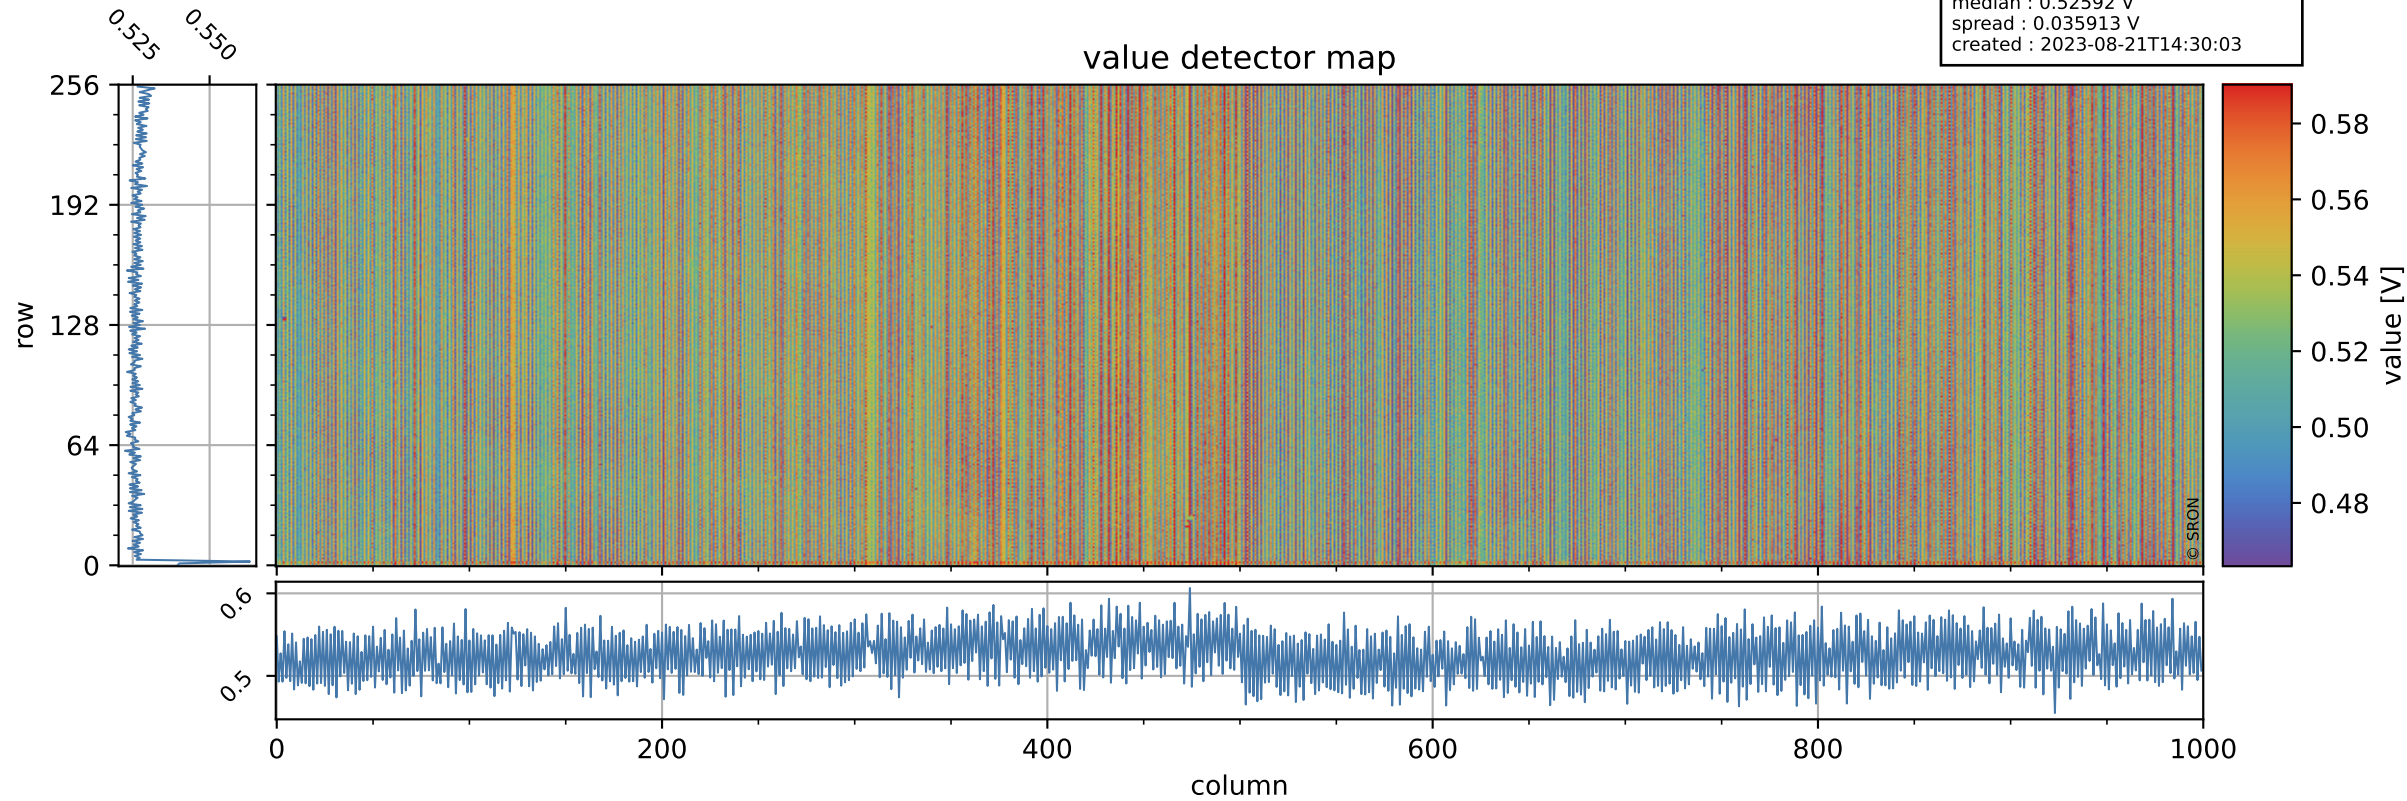

Tropomi SWIR offset (official)

orbits : 19 in [9697, 9742]
coverage : 2019-08-28 / 2019-08-31
median : 0.52592 V
spread : 0.035913 V
created : 2023-08-21T14:30:03

value detector map

Tropomi SWIR offset (official)

orbits : 19 in [9697, 9742]
coverage : 2019-08-28 / 2019-08-31
median : 29.527 μV
spread : 14.642 μV
created : 2023-08-21T14:30:03

Tropomi SWIR offset (official)

orbits : 19 in [9697, 9742]
coverage : 2019-08-28 / 2019-08-31
median : -0.099892 mV
spread : 0.34836 mV
created : 2023-08-21T14:30:03

value compared with SWIR offset CKD

Tropomi SWIR offset (official) ground-tracks of Sentinel-5P

orbits : 19 in [9697, 9742]
coverage : 2019-08-28 / 2019-08-31
created : 2023-08-21T14:30:04

Tropomi SWIR offset (official)

orbits : [2827, 9742]
coverage : 2018-04-30 / 2019-08-31
created : 2023-08-21T14:30:04

trend of detector median & temperatures