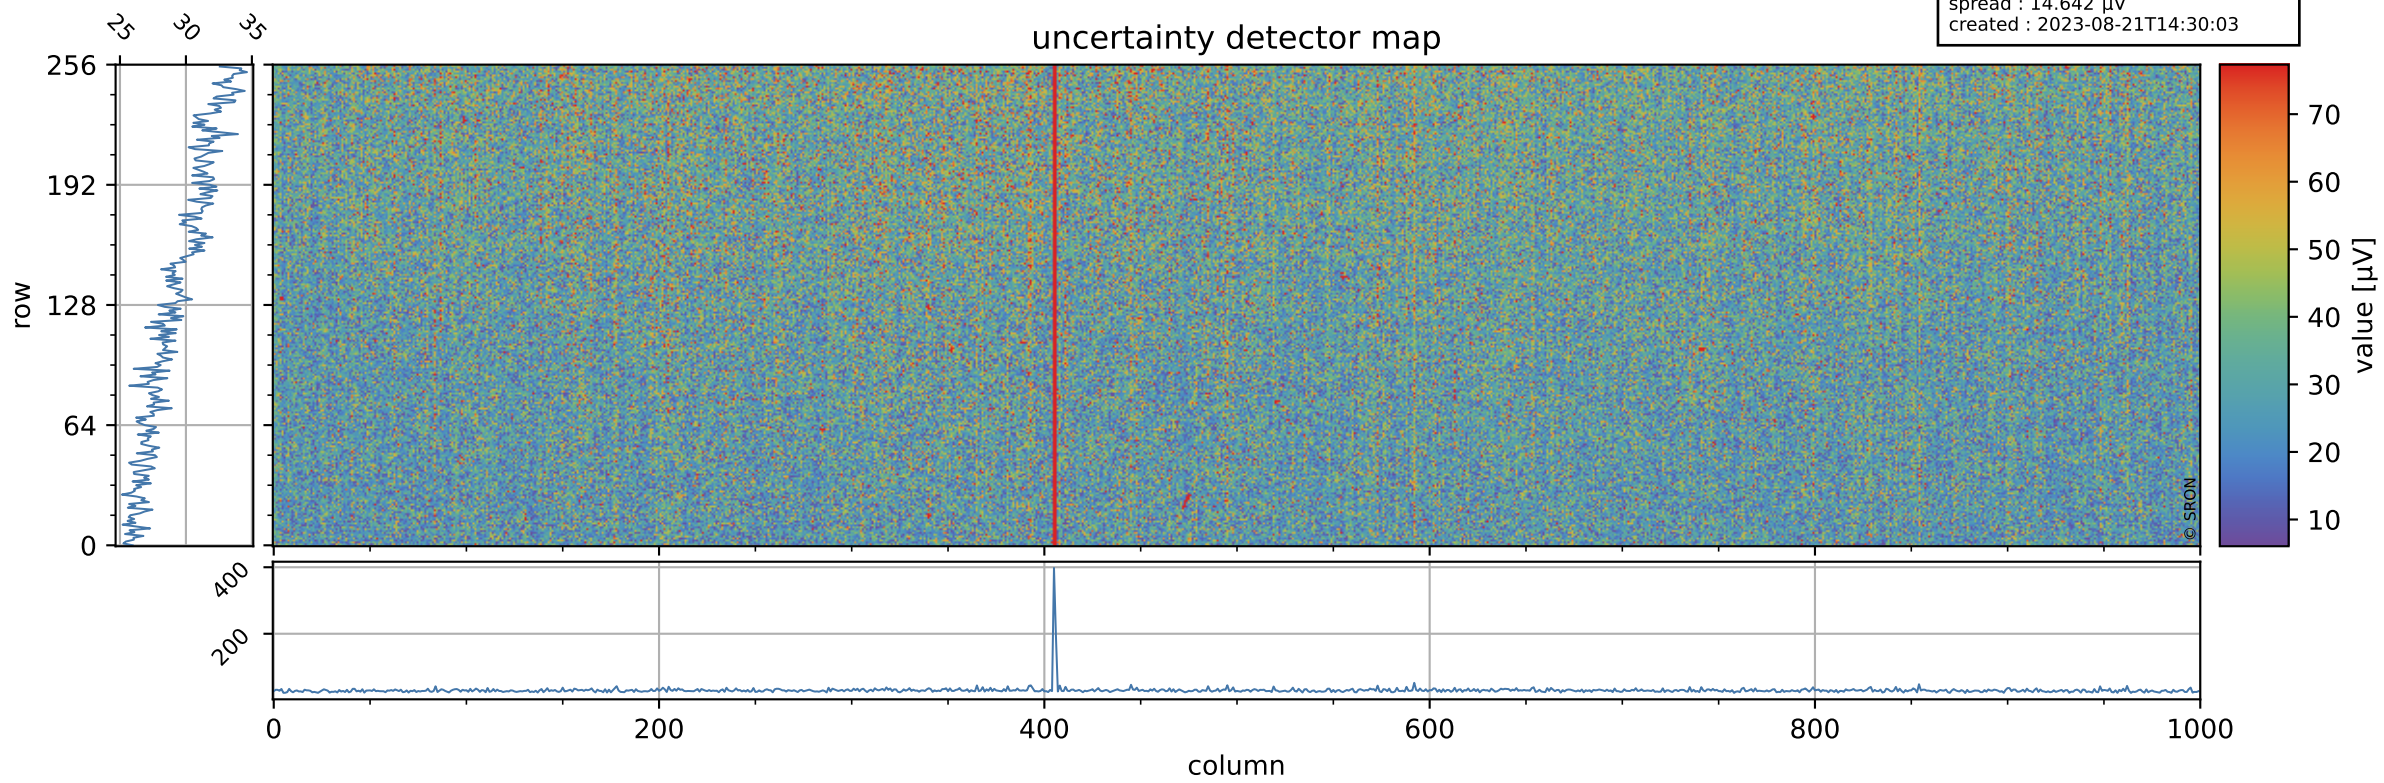

Tropomi SWIR offset (official)

orbits : 19 in [9697, 9742]
coverage : 2019-08-28 / 2019-08-31
median : 0.52592 V
spread : 0.035913 V
created : 2023-08-21T14:30:03

value detector map

Tropomi SWIR offset (official)

orbits : 19 in [9697, 9742]
coverage : 2019-08-28 / 2019-08-31
median : 29.527 μV
spread : 14.642 μV
created : 2023-08-21T14:30:03

Tropomi SWIR offset (official)

orbits : 19 in [9697, 9742]
coverage : 2019-08-28 / 2019-08-31
median : -0.099892 mV
spread : 0.34836 mV
created : 2023-08-21T14:30:03

value compared with SWIR offset CKD

Tropomi SWIR offset (official) ground-tracks of Sentinel-5P

orbits : 19 in [9697, 9742]
coverage : 2019-08-28 / 2019-08-31
created : 2023-08-21T14:30:04

Tropomi SWIR offset (official)

orbits : [2827, 9742]
coverage : 2018-04-30 / 2019-08-31
created : 2023-08-21T14:30:04

trend of detector median & temperatures