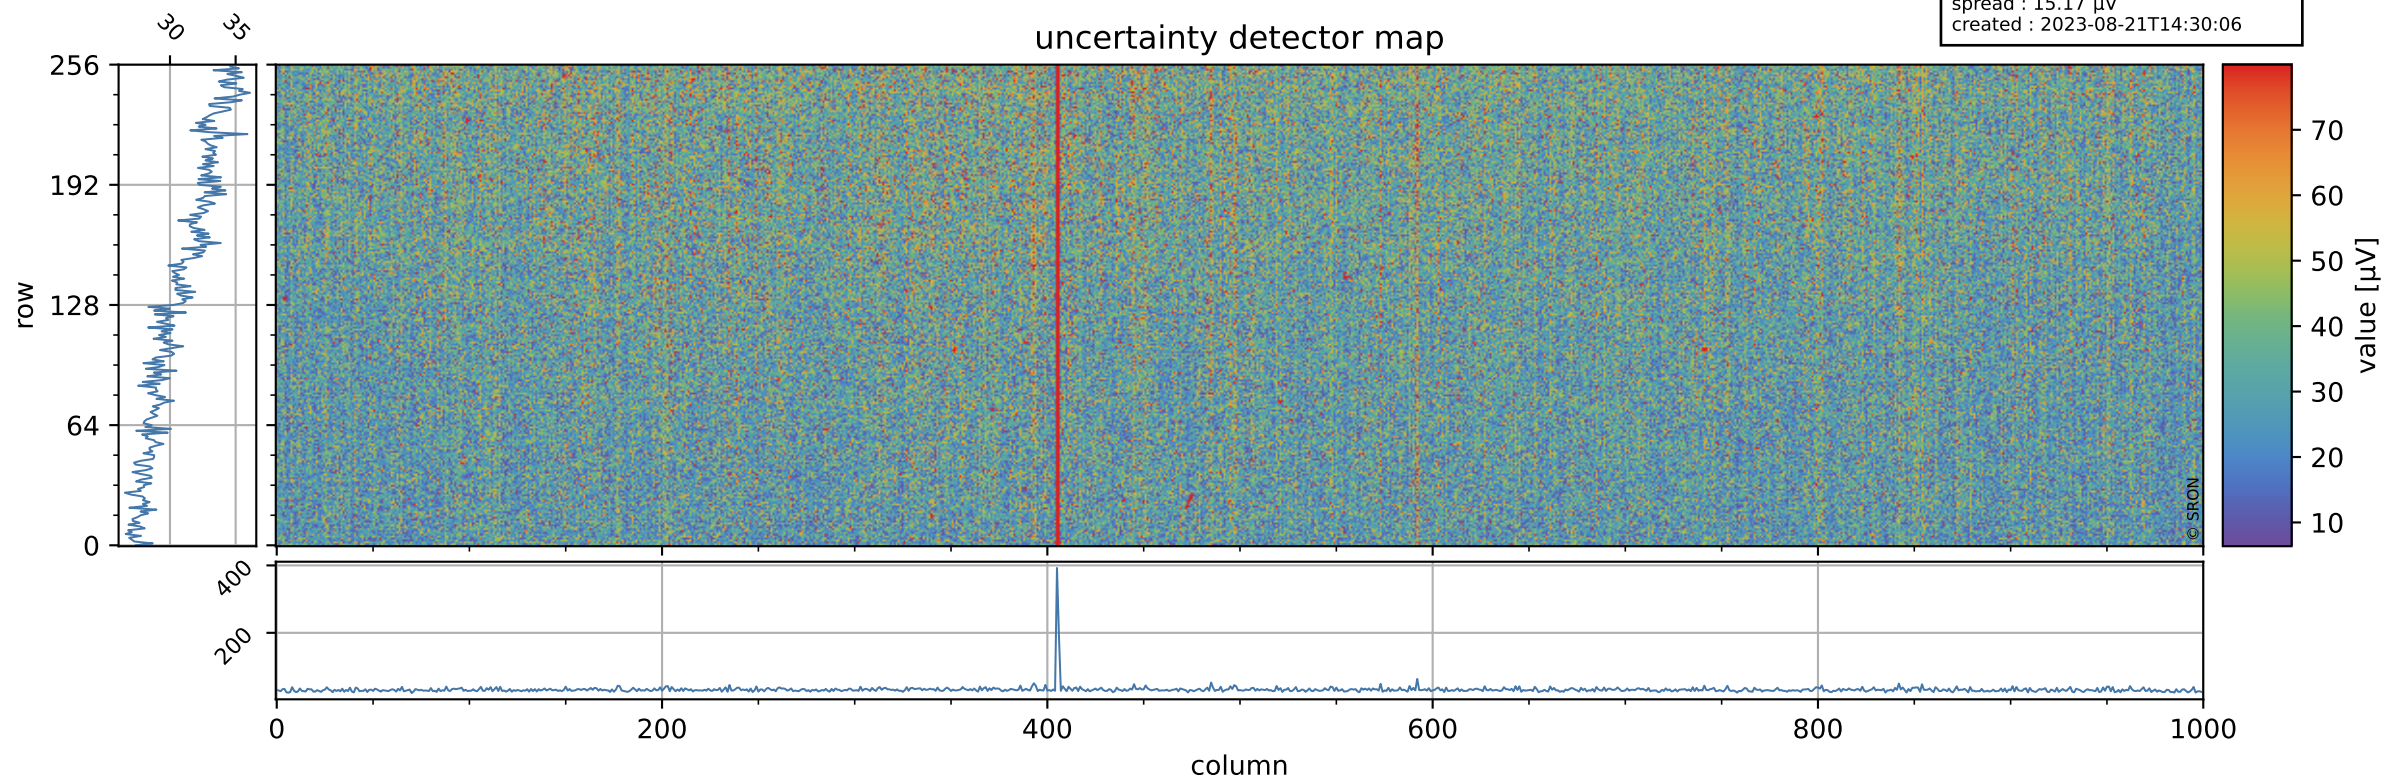

Tropomi SWIR offset (official)

orbits : 20 in [9712, 9757]
coverage : 2019-08-29 / 2019-09-01
median : 0.52592 V
spread : 0.035917 V
created : 2023-08-21T14:30:05

value detector map

Tropomi SWIR offset (official)

orbits : 20 in [9712, 9757]
coverage : 2019-08-29 / 2019-09-01
median : 30.993 μV
spread : 15.17 μV
created : 2023-08-21T14:30:06

Tropomi SWIR offset (official)

orbits : 20 in [9712, 9757]
coverage : 2019-08-29 / 2019-09-01
median : -0.10085 mV
spread : 0.34873 mV
created : 2023-08-21T14:30:06

value compared with SWIR offset CKD

Tropomi SWIR offset (official) ground-tracks of Sentinel-5P

orbits : 20 in [9712, 9757]
coverage : 2019-08-29 / 2019-09-01
created : 2023-08-21T14:30:07

Tropomi SWIR offset (official)

orbits : [2827, 9757]
coverage : 2018-04-30 / 2019-09-01
created : 2023-08-21T14:30:07

trend of detector median & temperatures