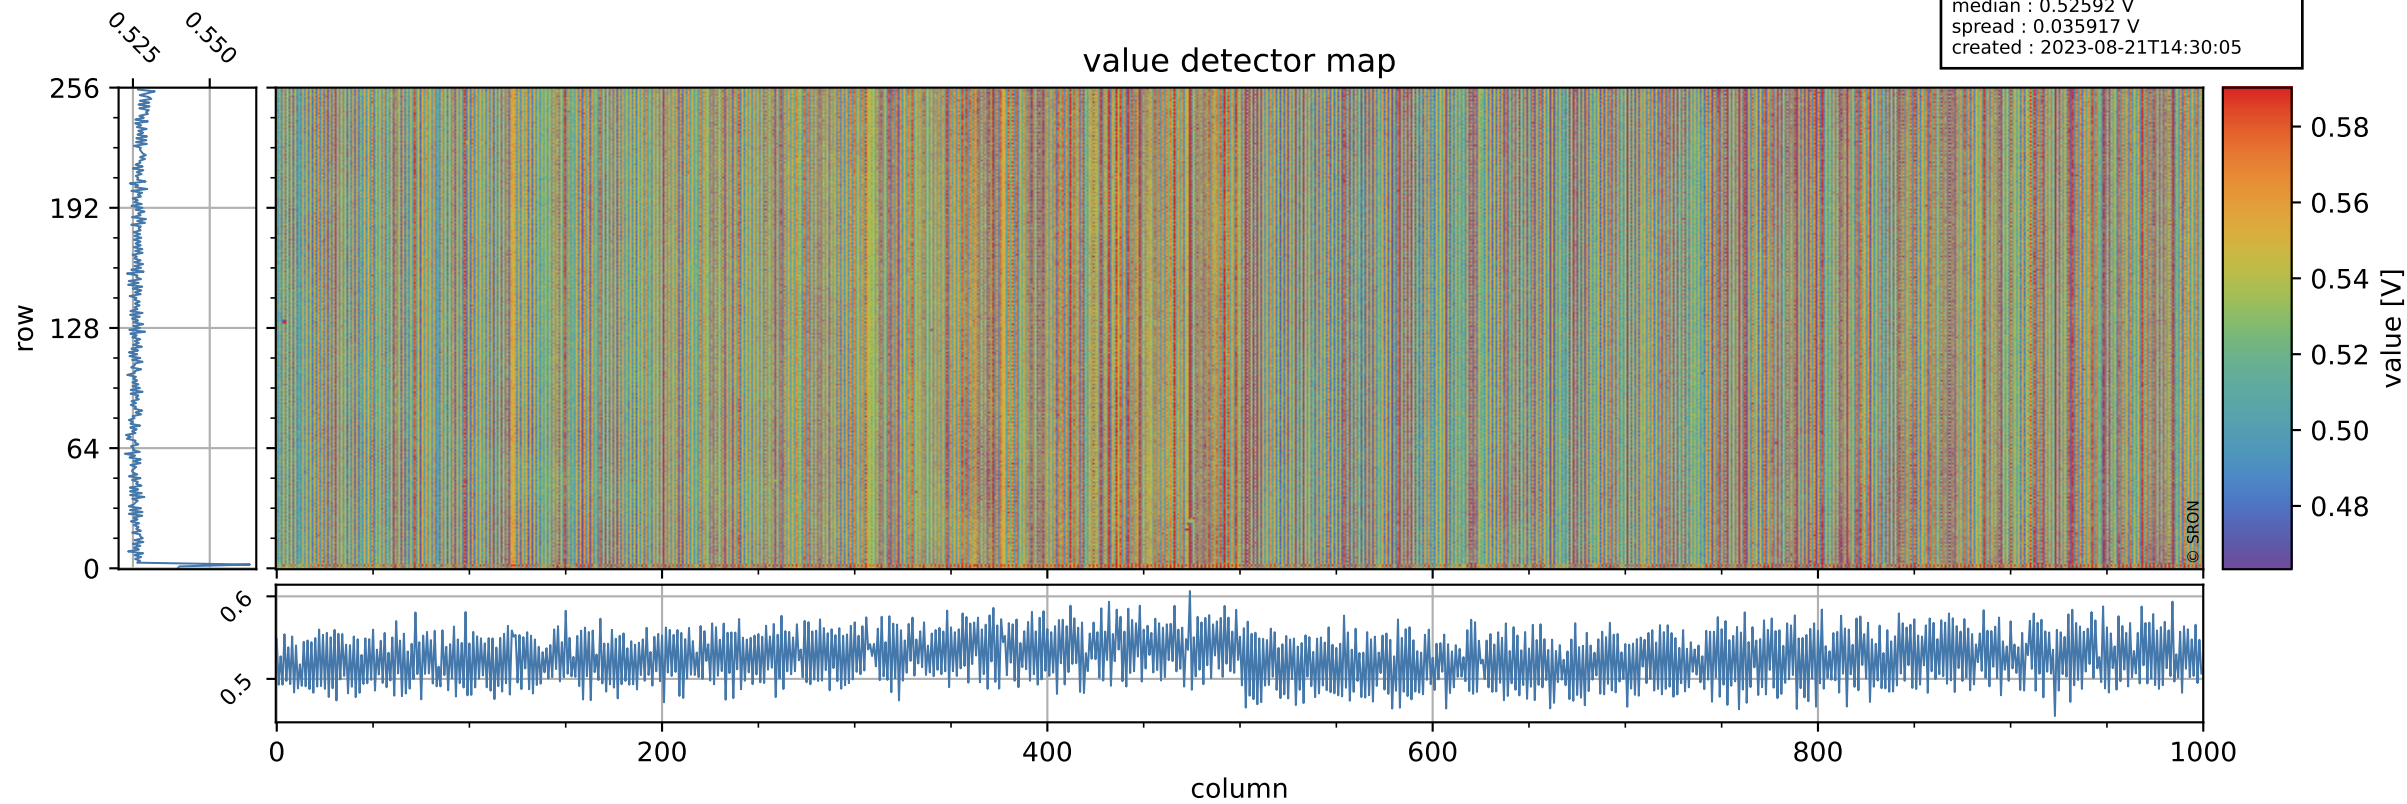

Tropomi SWIR offset (official)

orbits : 20 in [9712, 9757]
coverage : 2019-08-29 / 2019-09-01
median : 0.52592 V
spread : 0.035917 V
created : 2023-08-21T14:30:05

value detector map

Tropomi SWIR offset (official)

orbits : 20 in [9712, 9757]
coverage : 2019-08-29 / 2019-09-01
median : 30.993 μV
spread : 15.17 μV
created : 2023-08-21T14:30:06

Tropomi SWIR offset (official)

orbits : 20 in [9712, 9757]
coverage : 2019-08-29 / 2019-09-01
median : -0.10085 mV
spread : 0.34873 mV
created : 2023-08-21T14:30:06

value compared with SWIR offset CKD

Tropomi SWIR offset (official) ground-tracks of Sentinel-5P

orbits : 20 in [9712, 9757]
coverage : 2019-08-29 / 2019-09-01
created : 2023-08-21T14:30:07

Tropomi SWIR offset (official)

orbits : [2827, 9757]
coverage : 2018-04-30 / 2019-09-01
created : 2023-08-21T14:30:07

trend of detector median & temperatures