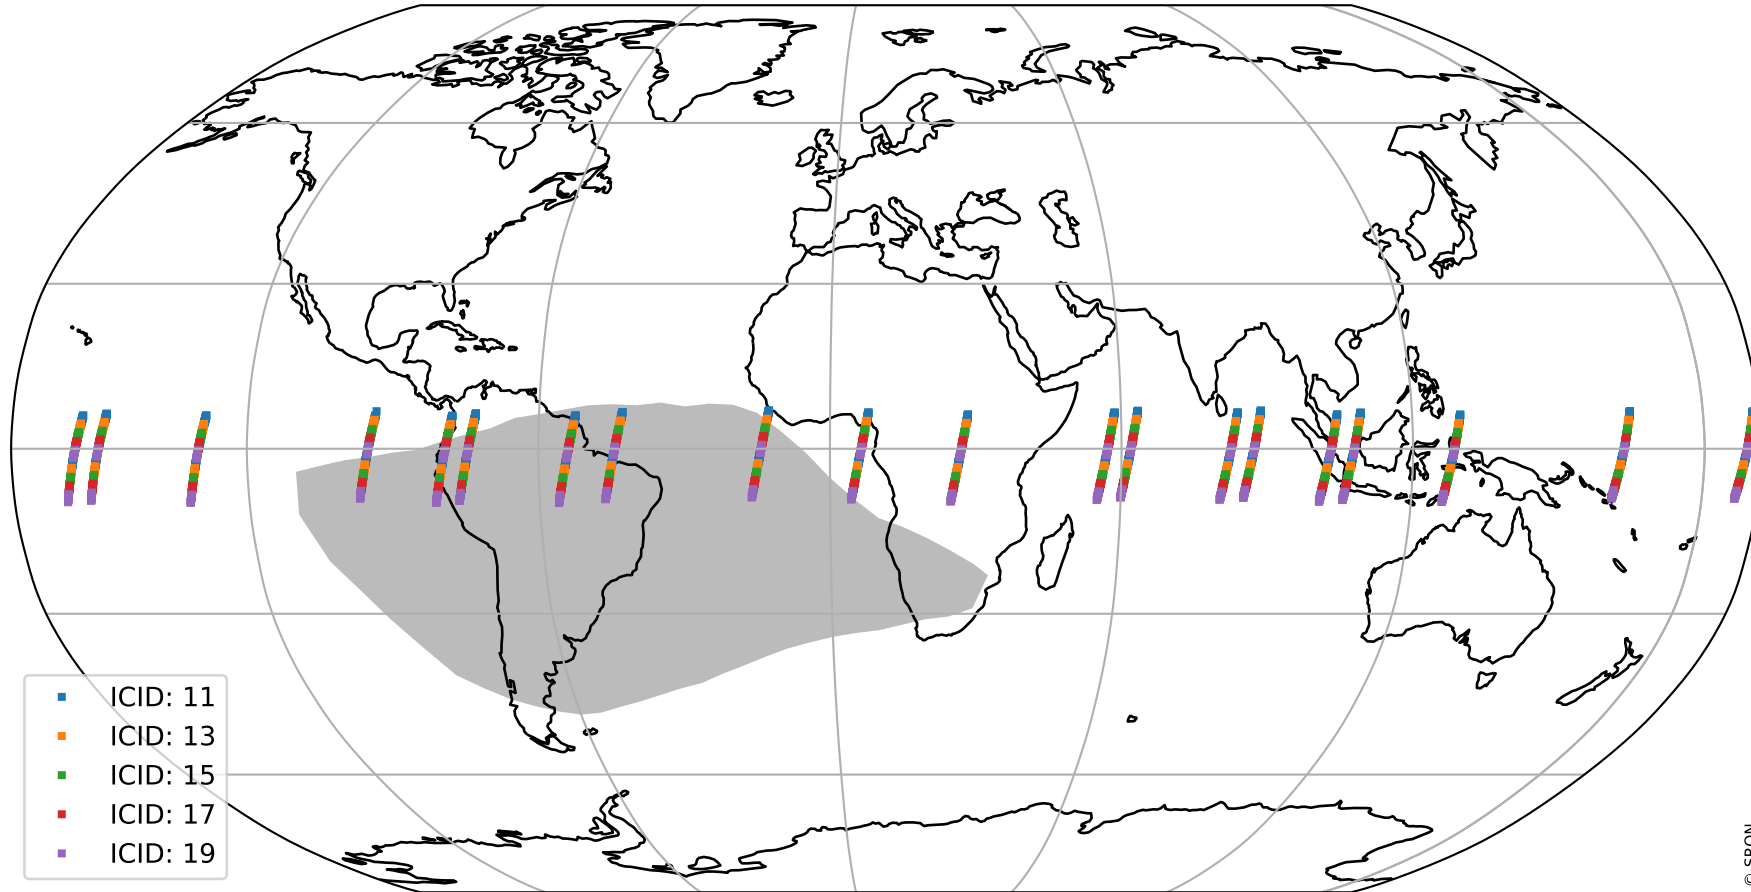

Tropomi SWIR offset (official)

orbits : 20 in [9712, 9757]
coverage : 2019-08-29 / 2019-09-01
median : 0.52592 V
spread : 0.035917 V
created : 2023-08-21T14:30:05

value detector map

Tropomi SWIR offset (official)

orbits : 20 in [9712, 9757]
coverage : 2019-08-29 / 2019-09-01
median : 30.993 μV
spread : 15.17 μV
created : 2023-08-21T14:30:06

Tropomi SWIR offset (official)

orbits : 20 in [9712, 9757]
coverage : 2019-08-29 / 2019-09-01
median : -0.10085 mV
spread : 0.34873 mV
created : 2023-08-21T14:30:06

value compared with SWIR offset CKD

Tropomi SWIR offset (official) ground-tracks of Sentinel-5P

orbits : 20 in [9712, 9757]
coverage : 2019-08-29 / 2019-09-01
created : 2023-08-21T14:30:07

Tropomi SWIR offset (official)

orbits : [2827, 9757]
coverage : 2018-04-30 / 2019-09-01
created : 2023-08-21T14:30:07

trend of detector median & temperatures