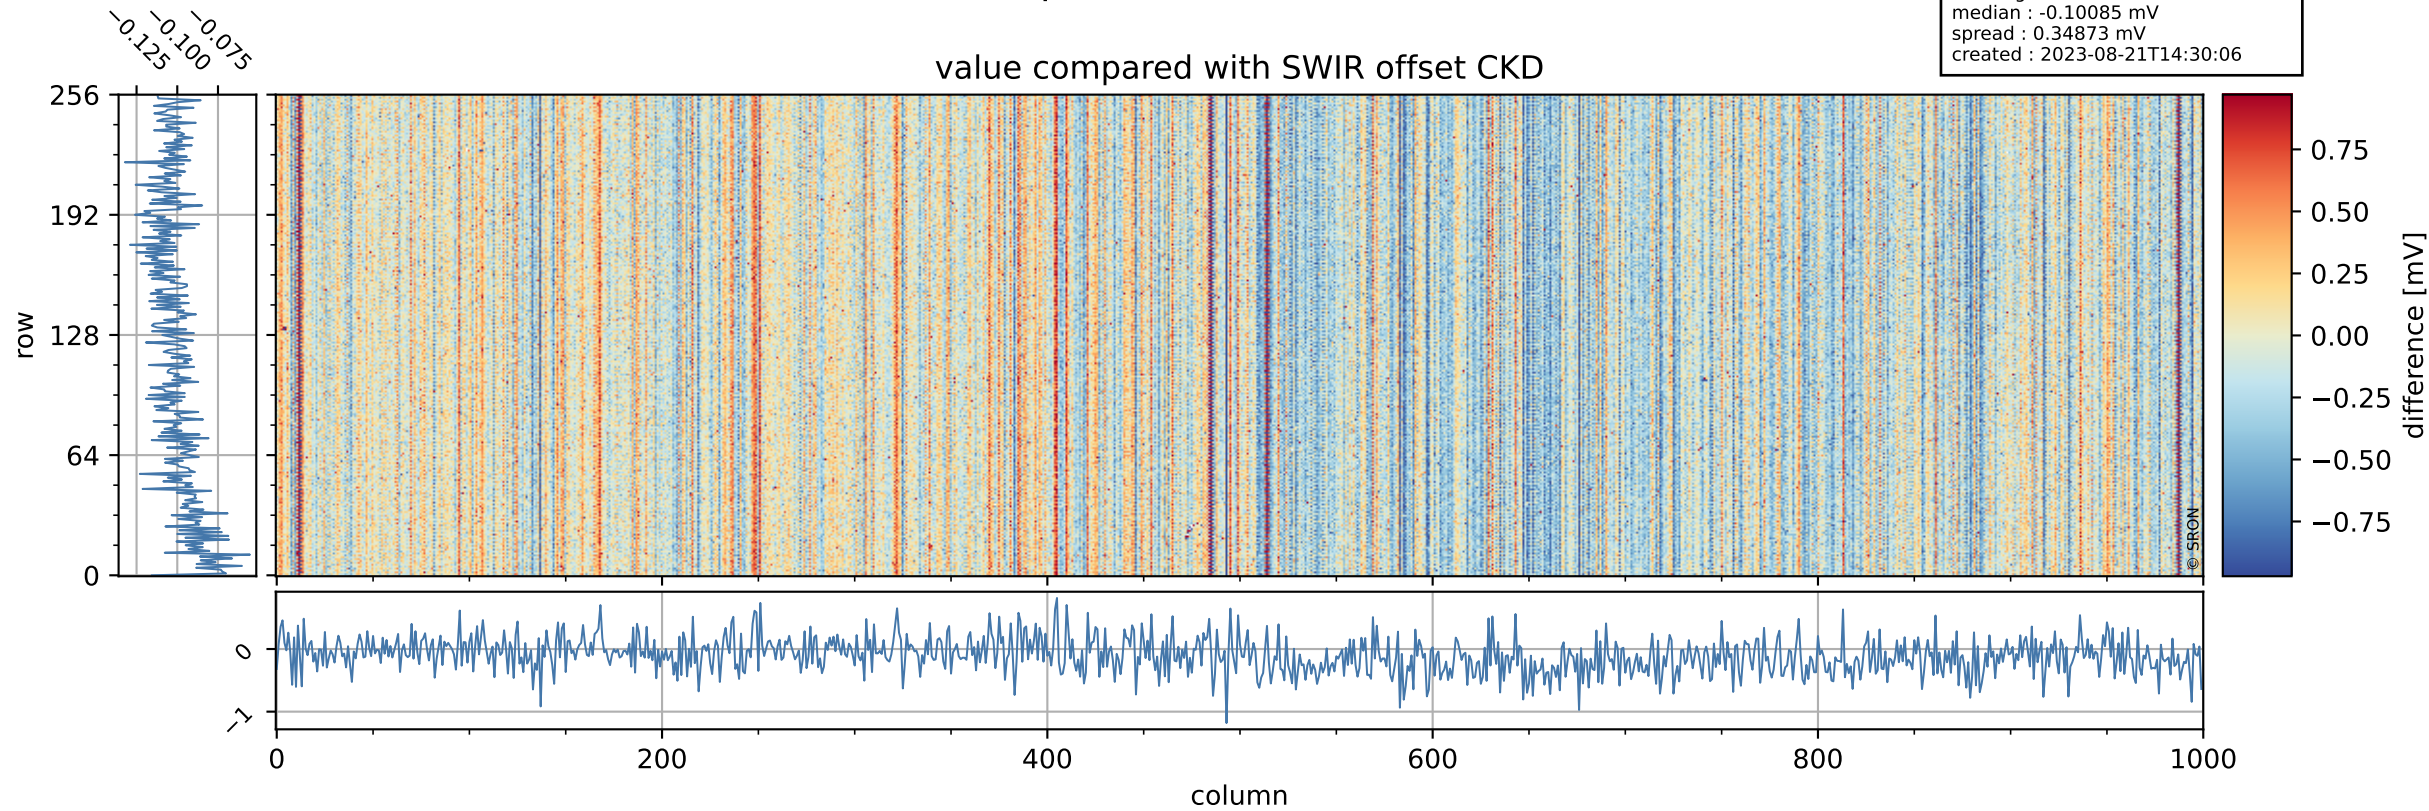

Tropomi SWIR offset (official)

orbits : 20 in [9712, 9757]
coverage : 2019-08-29 / 2019-09-01
median : 0.52592 V
spread : 0.035917 V
created : 2023-08-21T14:30:05

value detector map

Tropomi SWIR offset (official)

orbits : 20 in [9712, 9757]
coverage : 2019-08-29 / 2019-09-01
median : 30.993 μV
spread : 15.17 μV
created : 2023-08-21T14:30:06

Tropomi SWIR offset (official)

orbits : 20 in [9712, 9757]
coverage : 2019-08-29 / 2019-09-01
median : -0.10085 mV
spread : 0.34873 mV
created : 2023-08-21T14:30:06

value compared with SWIR offset CKD

Tropomi SWIR offset (official) ground-tracks of Sentinel-5P

orbits : 20 in [9712, 9757]
coverage : 2019-08-29 / 2019-09-01
created : 2023-08-21T14:30:07

Tropomi SWIR offset (official)

orbits : [2827, 9757]
coverage : 2018-04-30 / 2019-09-01
created : 2023-08-21T14:30:07

trend of detector median & temperatures