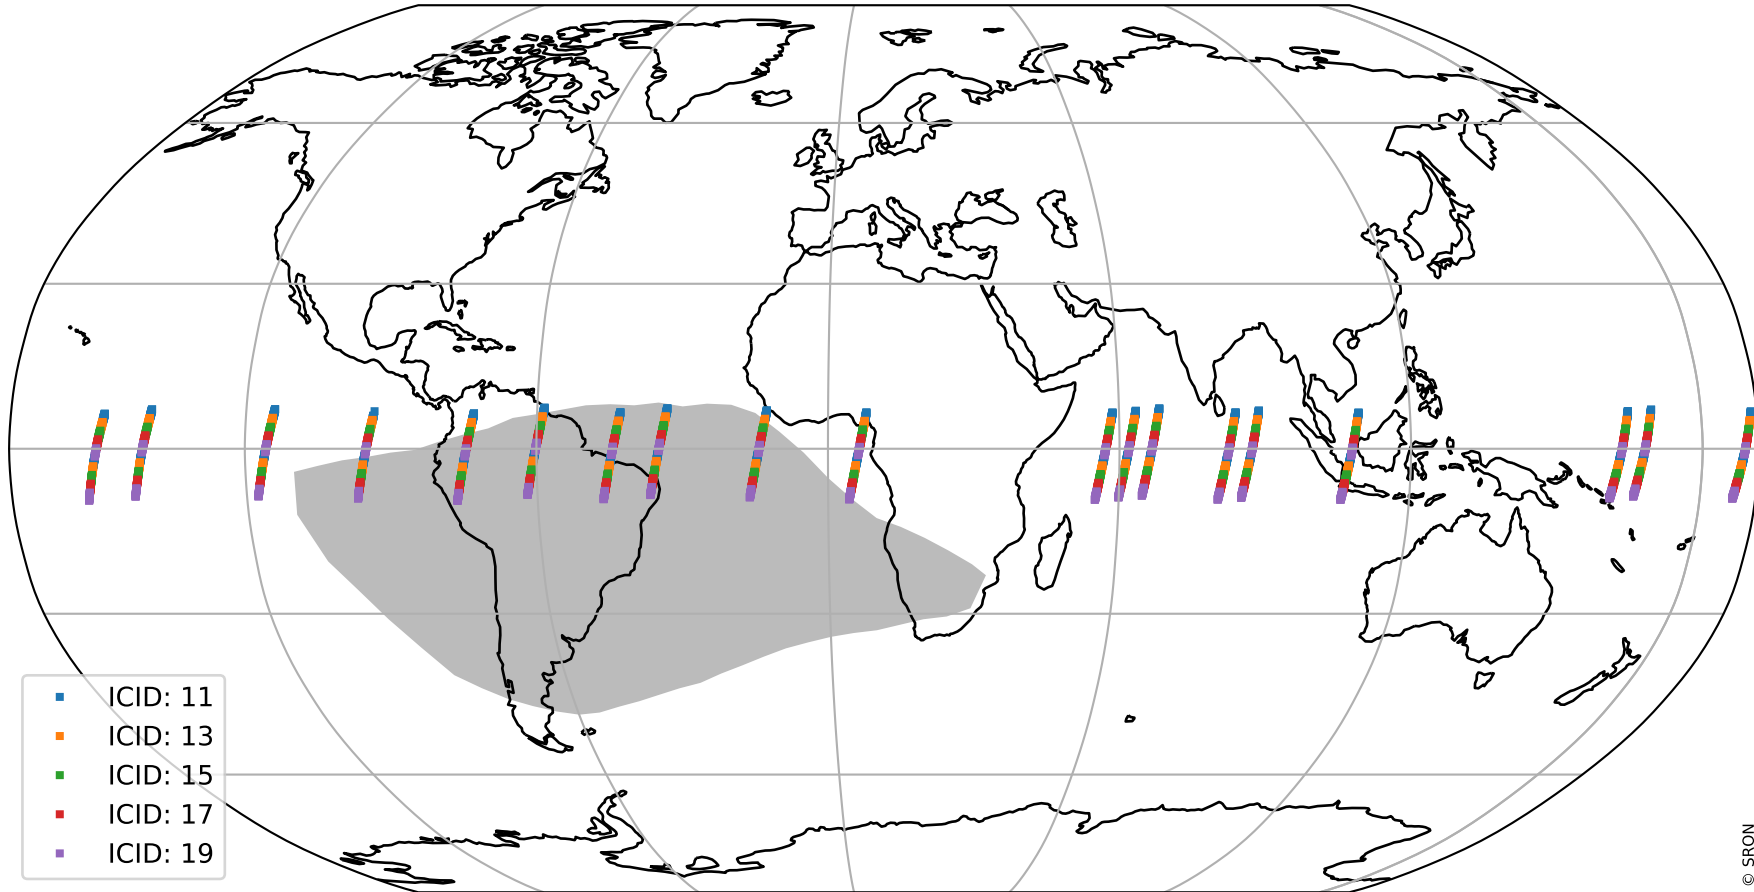

Tropomi SWIR offset (official)

orbits : 19 in [9727, 9772]
coverage : 2019-08-30 / 2019-09-02
median : 0.52591 V
spread : 0.035918 V
created : 2023-08-21T14:30:08

value detector map

Tropomi SWIR offset (official)

orbits : 19 in [9727, 9772]
coverage : 2019-08-30 / 2019-09-02
median : 31.983 μV
spread : 15.499 μV
created : 2023-08-21T14:30:09

Tropomi SWIR offset (official)

orbits : 19 in [9727, 9772]
coverage : 2019-08-30 / 2019-09-02
median : -0.11384 mV
spread : 0.35228 mV
created : 2023-08-21T14:30:10

value compared with SWIR offset CKD

Tropomi SWIR offset (official) ground-tracks of Sentinel-5P

orbits : 19 in [9727, 9772]
coverage : 2019-08-30 / 2019-09-02
created : 2023-08-21T14:30:10

Tropomi SWIR offset (official)

orbits : [2827, 9772]
coverage : 2018-04-30 / 2019-09-02
created : 2023-08-21T14:30:10

trend of detector median & temperatures