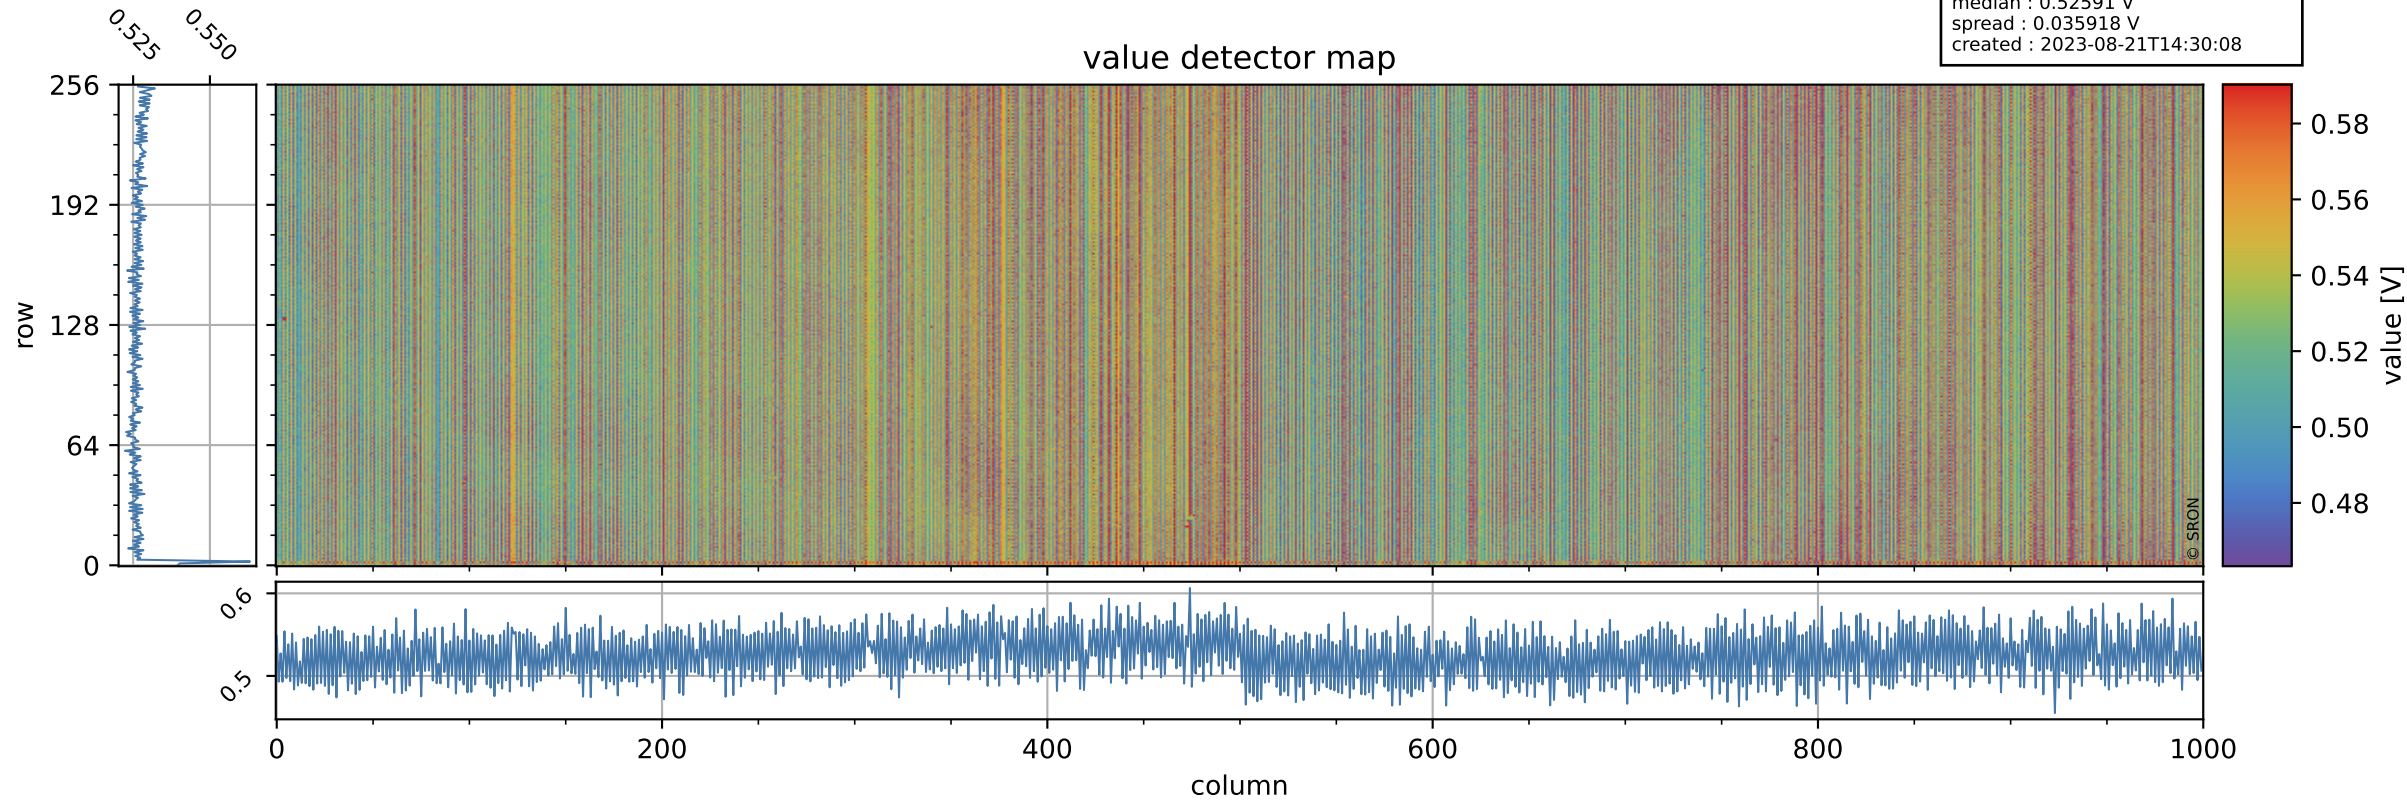

Tropomi SWIR offset (official)

orbits : 19 in [9727, 9772]
coverage : 2019-08-30 / 2019-09-02
median : 0.52591 V
spread : 0.035918 V
created : 2023-08-21T14:30:08

value detector map

Tropomi SWIR offset (official)

orbits : 19 in [9727, 9772]
coverage : 2019-08-30 / 2019-09-02
median : 31.983 μV
spread : 15.499 μV
created : 2023-08-21T14:30:09

Tropomi SWIR offset (official)

orbits : 19 in [9727, 9772]
coverage : 2019-08-30 / 2019-09-02
median : -0.11384 mV
spread : 0.35228 mV
created : 2023-08-21T14:30:10

value compared with SWIR offset CKD

Tropomi SWIR offset (official) ground-tracks of Sentinel-5P

orbits : 19 in [9727, 9772]
coverage : 2019-08-30 / 2019-09-02
created : 2023-08-21T14:30:10

Tropomi SWIR offset (official)

orbits : [2827, 9772]
coverage : 2018-04-30 / 2019-09-02
created : 2023-08-21T14:30:10

trend of detector median & temperatures