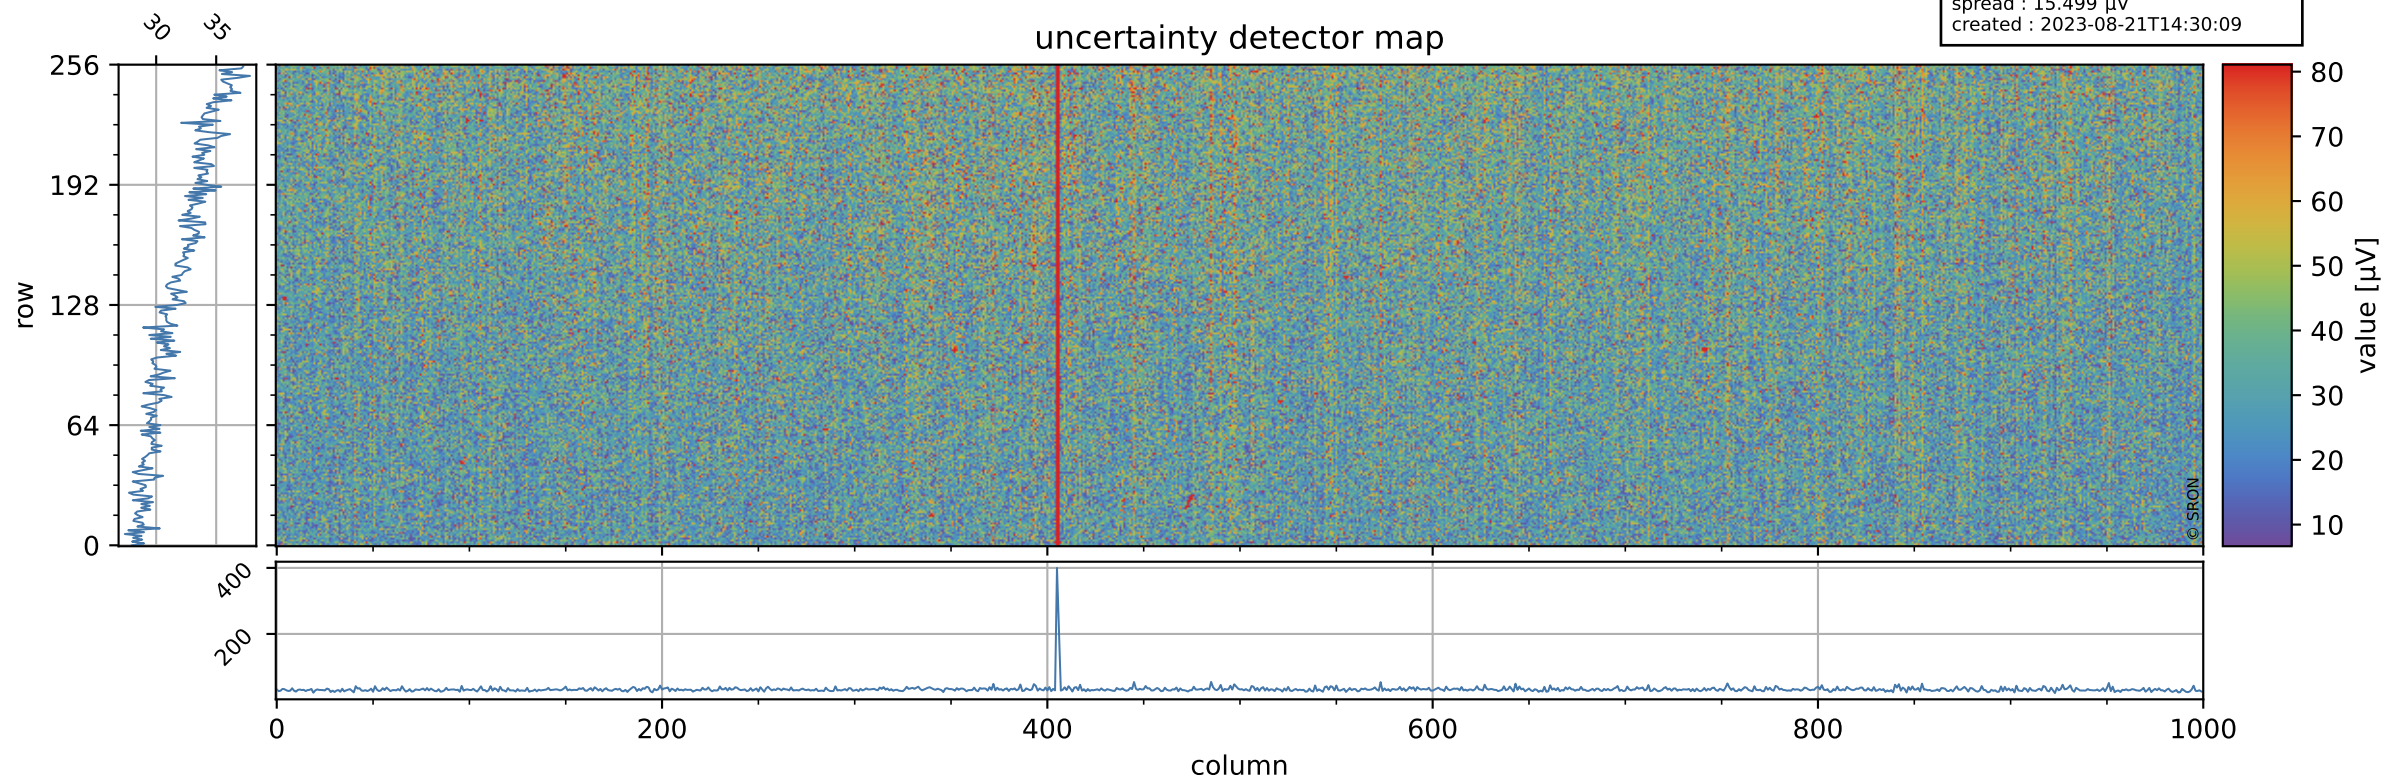

Tropomi SWIR offset (official)

orbits : 19 in [9727, 9772]
coverage : 2019-08-30 / 2019-09-02
median : 0.52591 V
spread : 0.035918 V
created : 2023-08-21T14:30:08

value detector map

Tropomi SWIR offset (official)

orbits : 19 in [9727, 9772]
coverage : 2019-08-30 / 2019-09-02
median : 31.983 μV
spread : 15.499 μV
created : 2023-08-21T14:30:09

Tropomi SWIR offset (official)

orbits : 19 in [9727, 9772]
coverage : 2019-08-30 / 2019-09-02
median : -0.11384 mV
spread : 0.35228 mV
created : 2023-08-21T14:30:10

value compared with SWIR offset CKD

Tropomi SWIR offset (official) ground-tracks of Sentinel-5P

orbits : 19 in [9727, 9772]
coverage : 2019-08-30 / 2019-09-02
created : 2023-08-21T14:30:10

Tropomi SWIR offset (official)

orbits : [2827, 9772]
coverage : 2018-04-30 / 2019-09-02
created : 2023-08-21T14:30:10

trend of detector median & temperatures