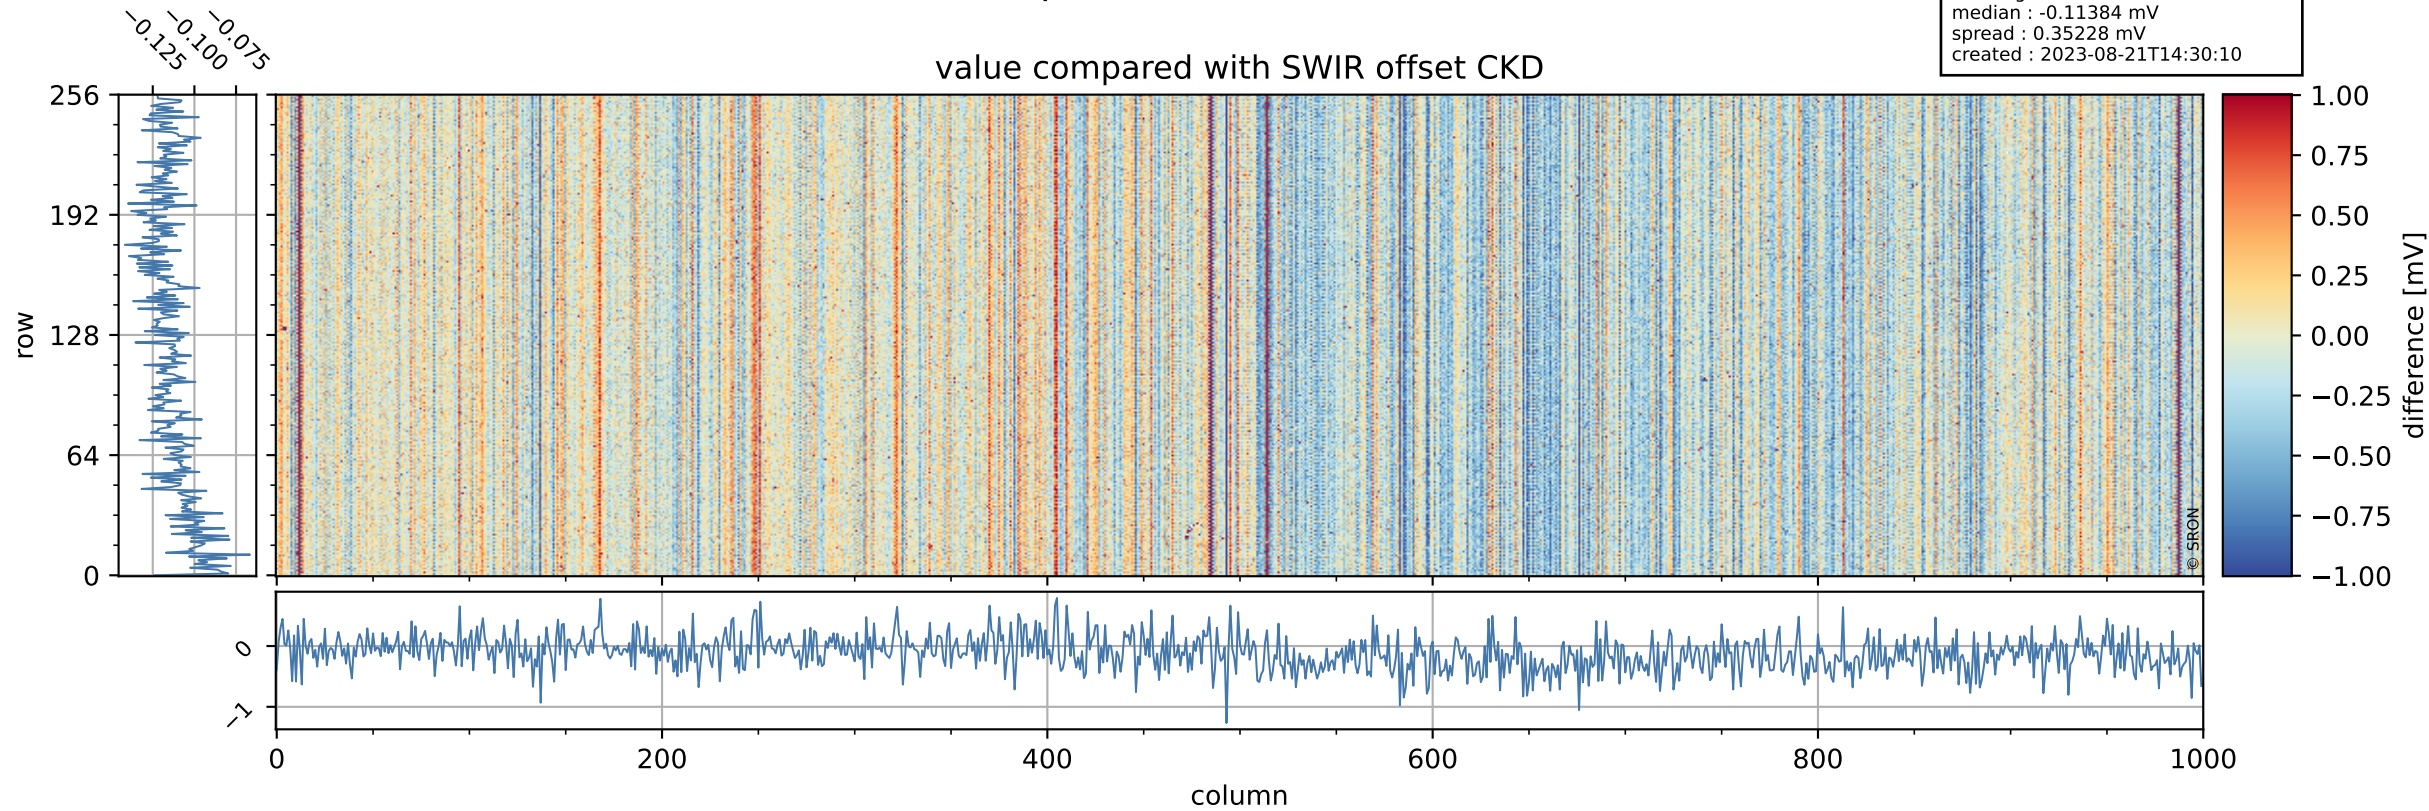

Tropomi SWIR offset (official)

orbits : 19 in [9727, 9772]
coverage : 2019-08-30 / 2019-09-02
median : 0.52591 V
spread : 0.035918 V
created : 2023-08-21T14:30:08

value detector map

Tropomi SWIR offset (official)

orbits : 19 in [9727, 9772]
coverage : 2019-08-30 / 2019-09-02
median : 31.983 μV
spread : 15.499 μV
created : 2023-08-21T14:30:09

Tropomi SWIR offset (official)

orbits : 19 in [9727, 9772]
coverage : 2019-08-30 / 2019-09-02
median : -0.11384 mV
spread : 0.35228 mV
created : 2023-08-21T14:30:10

value compared with SWIR offset CKD

Tropomi SWIR offset (official) ground-tracks of Sentinel-5P

orbits : 19 in [9727, 9772]
coverage : 2019-08-30 / 2019-09-02
created : 2023-08-21T14:30:10

Tropomi SWIR offset (official)

orbits : [2827, 9772]
coverage : 2018-04-30 / 2019-09-02
created : 2023-08-21T14:30:10

trend of detector median & temperatures