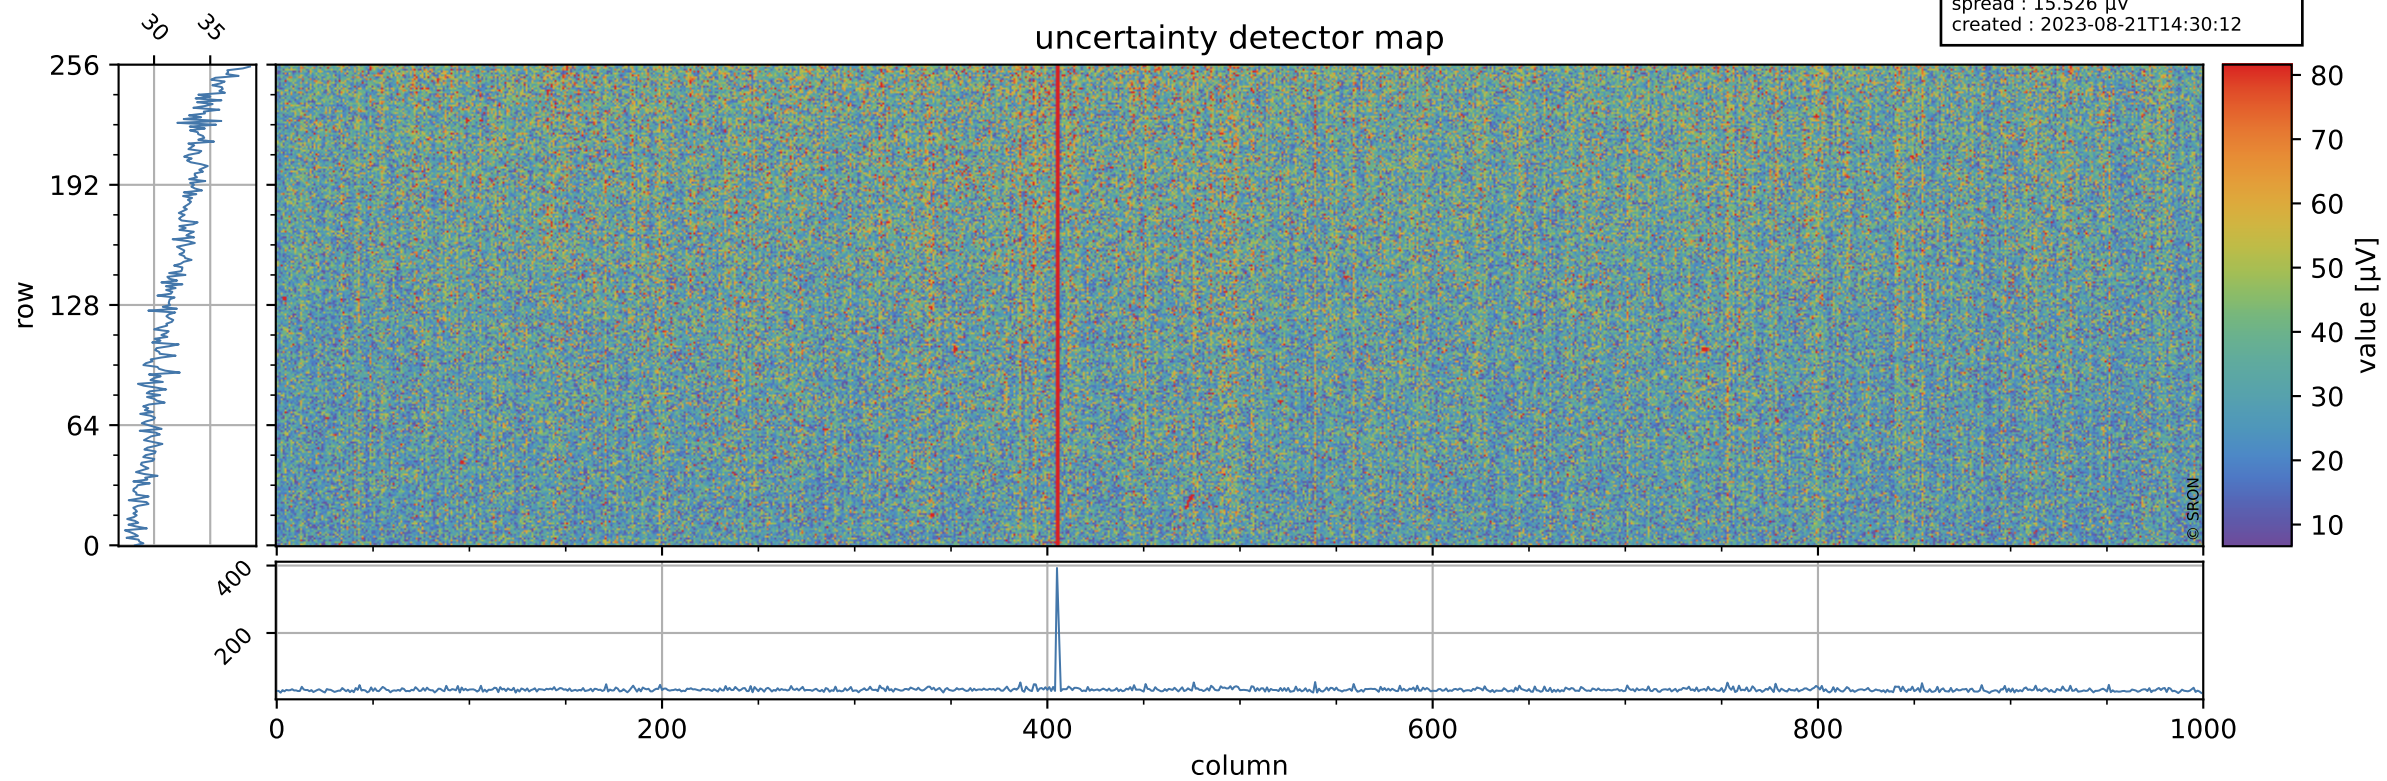

Tropomi SWIR offset (official)

orbits : 20 in [9742, 9787]
coverage : 2019-08-31 / 2019-09-03
median : 0.52591 V
spread : 0.035917 V
created : 2023-08-21T14:30:12

value detector map

Tropomi SWIR offset (official)

orbits : 20 in [9742, 9787]
coverage : 2019-08-31 / 2019-09-03
median : 31.925 μV
spread : 15.526 μV
created : 2023-08-21T14:30:12

Tropomi SWIR offset (official)

orbits : 20 in [9742, 9787]
coverage : 2019-08-31 / 2019-09-03
median : -0.1079 mV
spread : 0.35408 mV
created : 2023-08-21T14:30:13

value compared with SWIR offset CKD

Tropomi SWIR offset (official) ground-tracks of Sentinel-5P

orbits : 20 in [9742, 9787]
coverage : 2019-08-31 / 2019-09-03
created : 2023-08-21T14:30:13

Tropomi SWIR offset (official)

orbits : [2827, 9787]
coverage : 2018-04-30 / 2019-09-03
created : 2023-08-21T14:30:13

trend of detector median & temperatures