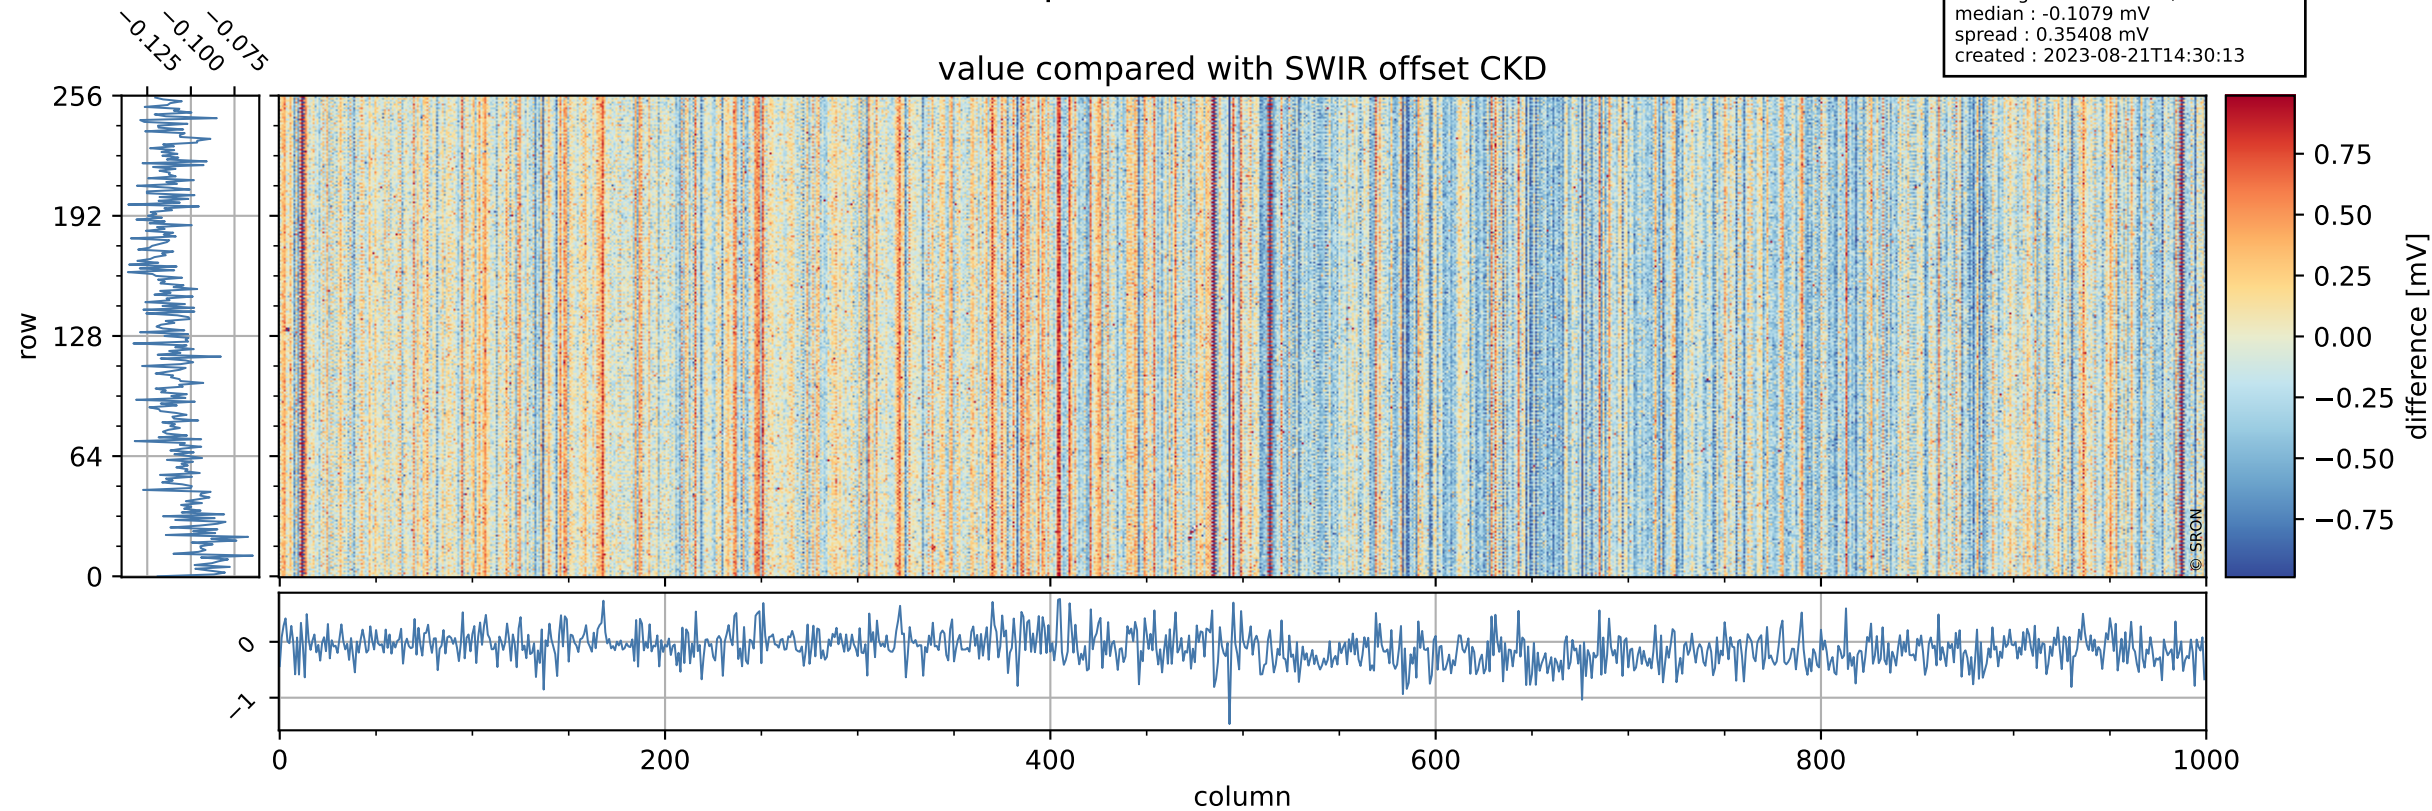

Tropomi SWIR offset (official)

orbits : 20 in [9742, 9787]
coverage : 2019-08-31 / 2019-09-03
median : 0.52591 V
spread : 0.035917 V
created : 2023-08-21T14:30:12

value detector map

Tropomi SWIR offset (official)

orbits : 20 in [9742, 9787]
coverage : 2019-08-31 / 2019-09-03
median : 31.925 μV
spread : 15.526 μV
created : 2023-08-21T14:30:12

Tropomi SWIR offset (official)

orbits : 20 in [9742, 9787]
coverage : 2019-08-31 / 2019-09-03
median : -0.1079 mV
spread : 0.35408 mV
created : 2023-08-21T14:30:13

value compared with SWIR offset CKD

Tropomi SWIR offset (official) ground-tracks of Sentinel-5P

orbits : 20 in [9742, 9787]
coverage : 2019-08-31 / 2019-09-03
created : 2023-08-21T14:30:13

Tropomi SWIR offset (official)

orbits : [2827, 9787]
coverage : 2018-04-30 / 2019-09-03
created : 2023-08-21T14:30:13

trend of detector median & temperatures