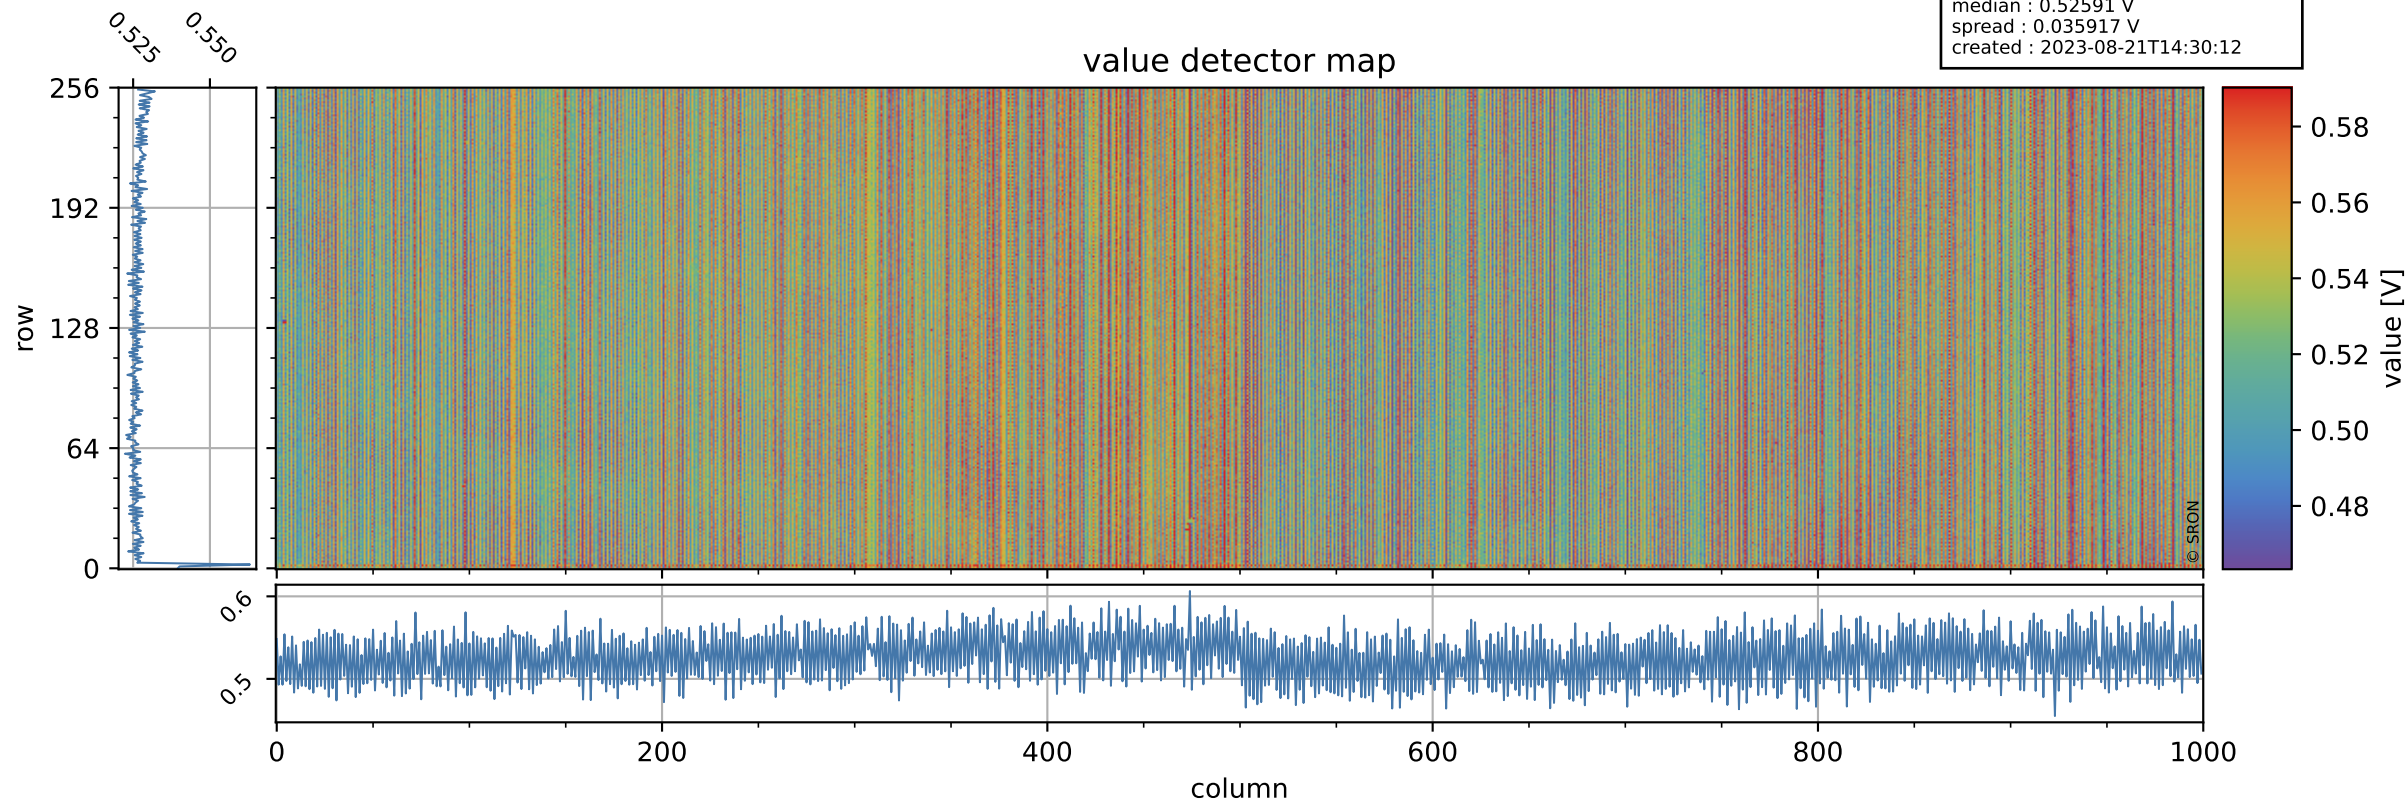

Tropomi SWIR offset (official)

orbits : 20 in [9742, 9787]
coverage : 2019-08-31 / 2019-09-03
median : 0.52591 V
spread : 0.035917 V
created : 2023-08-21T14:30:12

value detector map

Tropomi SWIR offset (official)

orbits : 20 in [9742, 9787]
coverage : 2019-08-31 / 2019-09-03
median : 31.925 μV
spread : 15.526 μV
created : 2023-08-21T14:30:12

Tropomi SWIR offset (official)

orbits : 20 in [9742, 9787]
coverage : 2019-08-31 / 2019-09-03
median : -0.1079 mV
spread : 0.35408 mV
created : 2023-08-21T14:30:13

value compared with SWIR offset CKD

Tropomi SWIR offset (official) ground-tracks of Sentinel-5P

orbits : 20 in [9742, 9787]
coverage : 2019-08-31 / 2019-09-03
created : 2023-08-21T14:30:13

Tropomi SWIR offset (official)

orbits : [2827, 9787]
coverage : 2018-04-30 / 2019-09-03
created : 2023-08-21T14:30:13

trend of detector median & temperatures