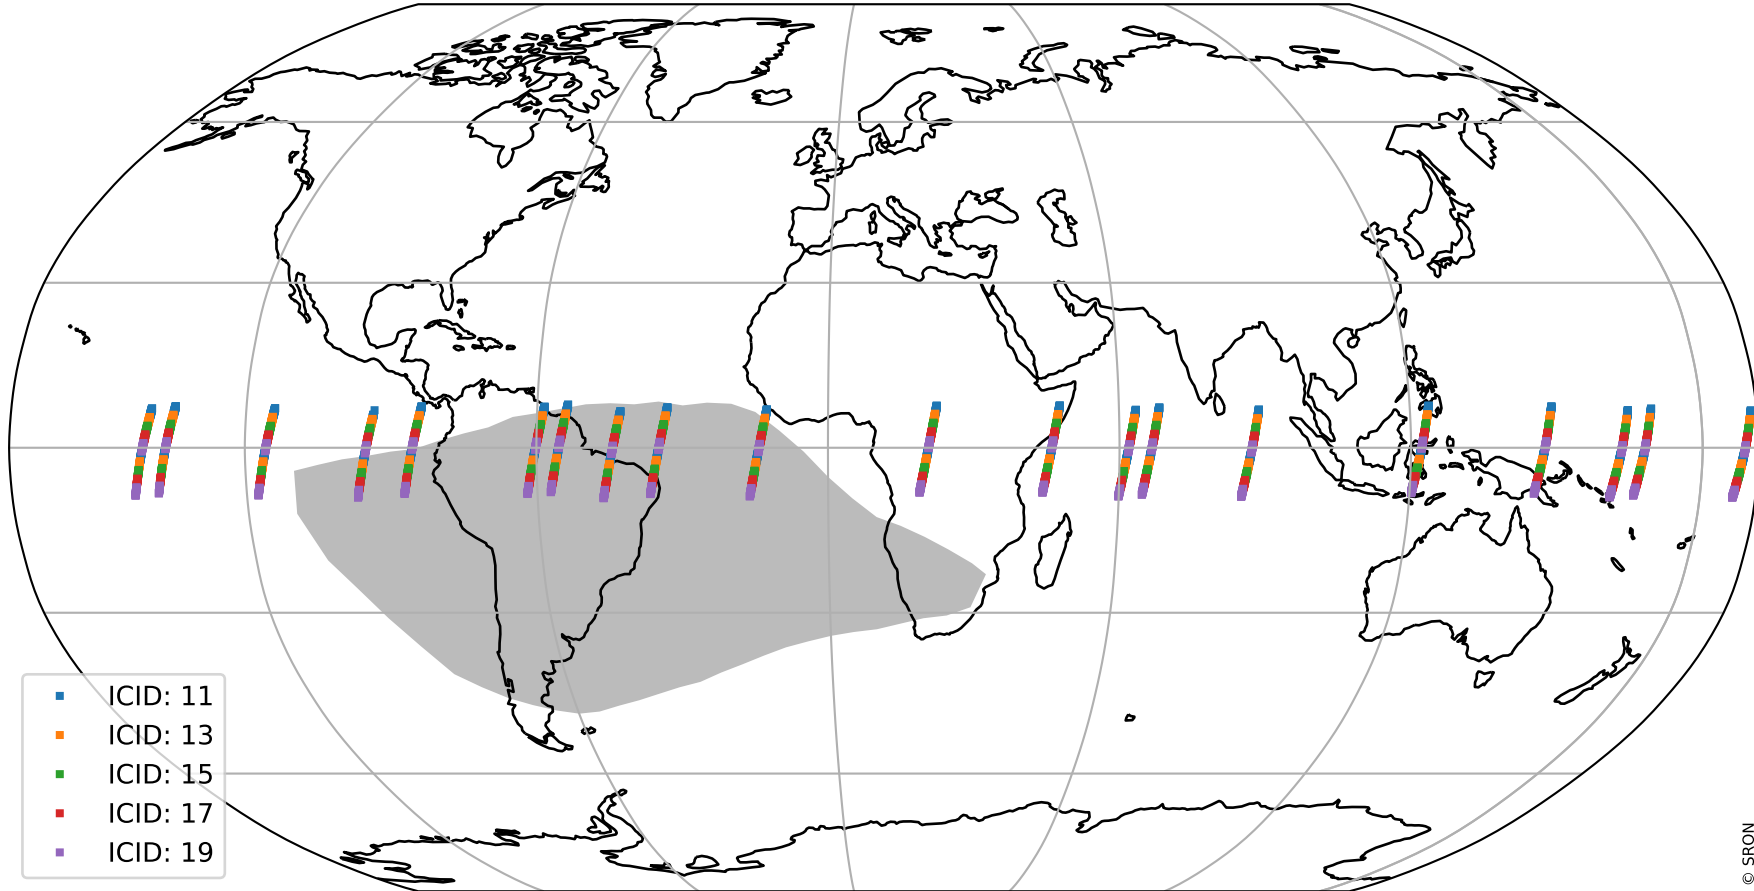

Tropomi SWIR offset (official)

orbits : 20 in [9742, 9787]
coverage : 2019-08-31 / 2019-09-03
median : 0.52591 V
spread : 0.035917 V
created : 2023-08-21T14:30:12

value detector map

Tropomi SWIR offset (official)

orbits : 20 in [9742, 9787]
coverage : 2019-08-31 / 2019-09-03
median : 31.925 μV
spread : 15.526 μV
created : 2023-08-21T14:30:12

Tropomi SWIR offset (official)

orbits : 20 in [9742, 9787]
coverage : 2019-08-31 / 2019-09-03
median : -0.1079 mV
spread : 0.35408 mV
created : 2023-08-21T14:30:13

value compared with SWIR offset CKD

Tropomi SWIR offset (official) ground-tracks of Sentinel-5P

orbits : 20 in [9742, 9787]
coverage : 2019-08-31 / 2019-09-03
created : 2023-08-21T14:30:13

Tropomi SWIR offset (official)

orbits : [2827, 9787]
coverage : 2018-04-30 / 2019-09-03
created : 2023-08-21T14:30:13

trend of detector median & temperatures