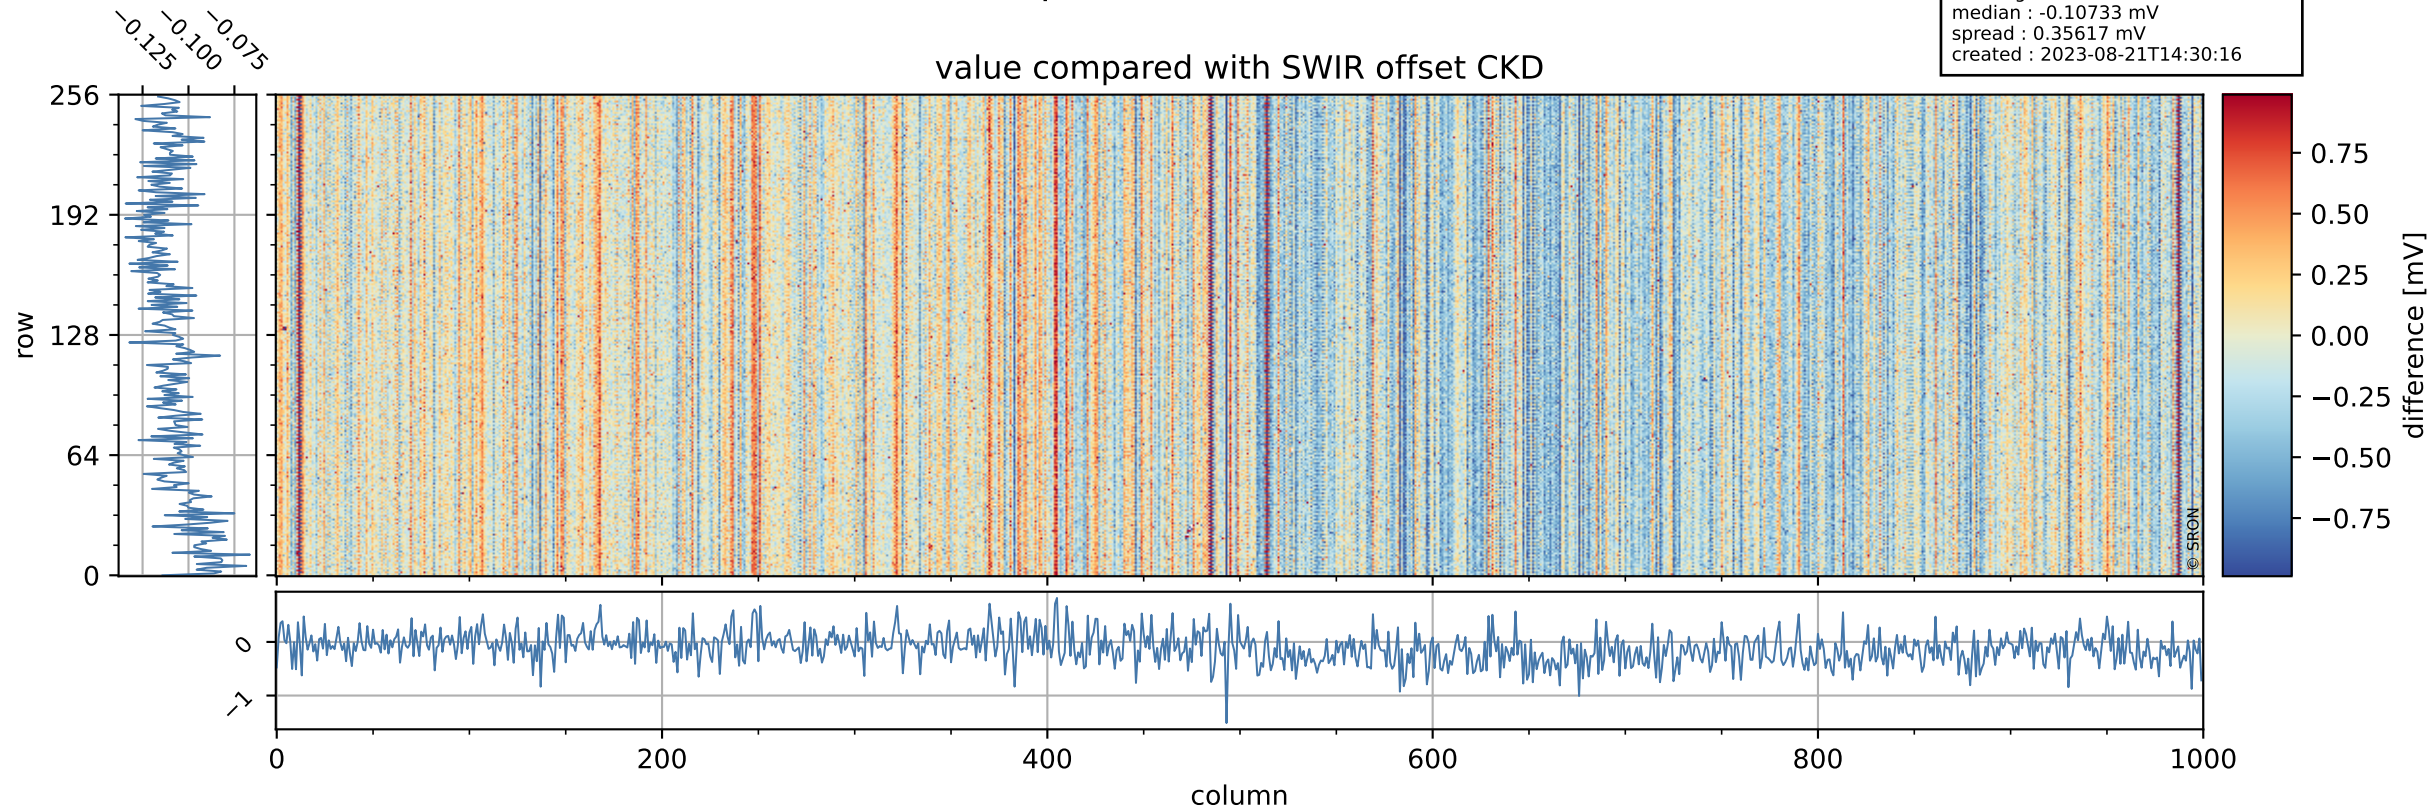

## value detector map

# Tropomi SWIR offset (official)

orbits : 19 in [9757, 9802]  
coverage : 2019-09-01 / 2019-09-04  
median : 31.169  $\mu\text{V}$   
spread : 15.422  $\mu\text{V}$   
created : 2023-08-21T14:30:15

# Tropomi SWIR offset (official)

orbits : 19 in [9757, 9802]  
coverage : 2019-09-01 / 2019-09-04  
median : -0.10733 mV  
spread : 0.35617 mV  
created : 2023-08-21T14:30:16

value compared with SWIR offset CKD

# Tropomi SWIR offset (official) ground-tracks of Sentinel-5P

orbits : 19 in [9757, 9802]  
coverage : 2019-09-01 / 2019-09-04  
created : 2023-08-21T14:30:16