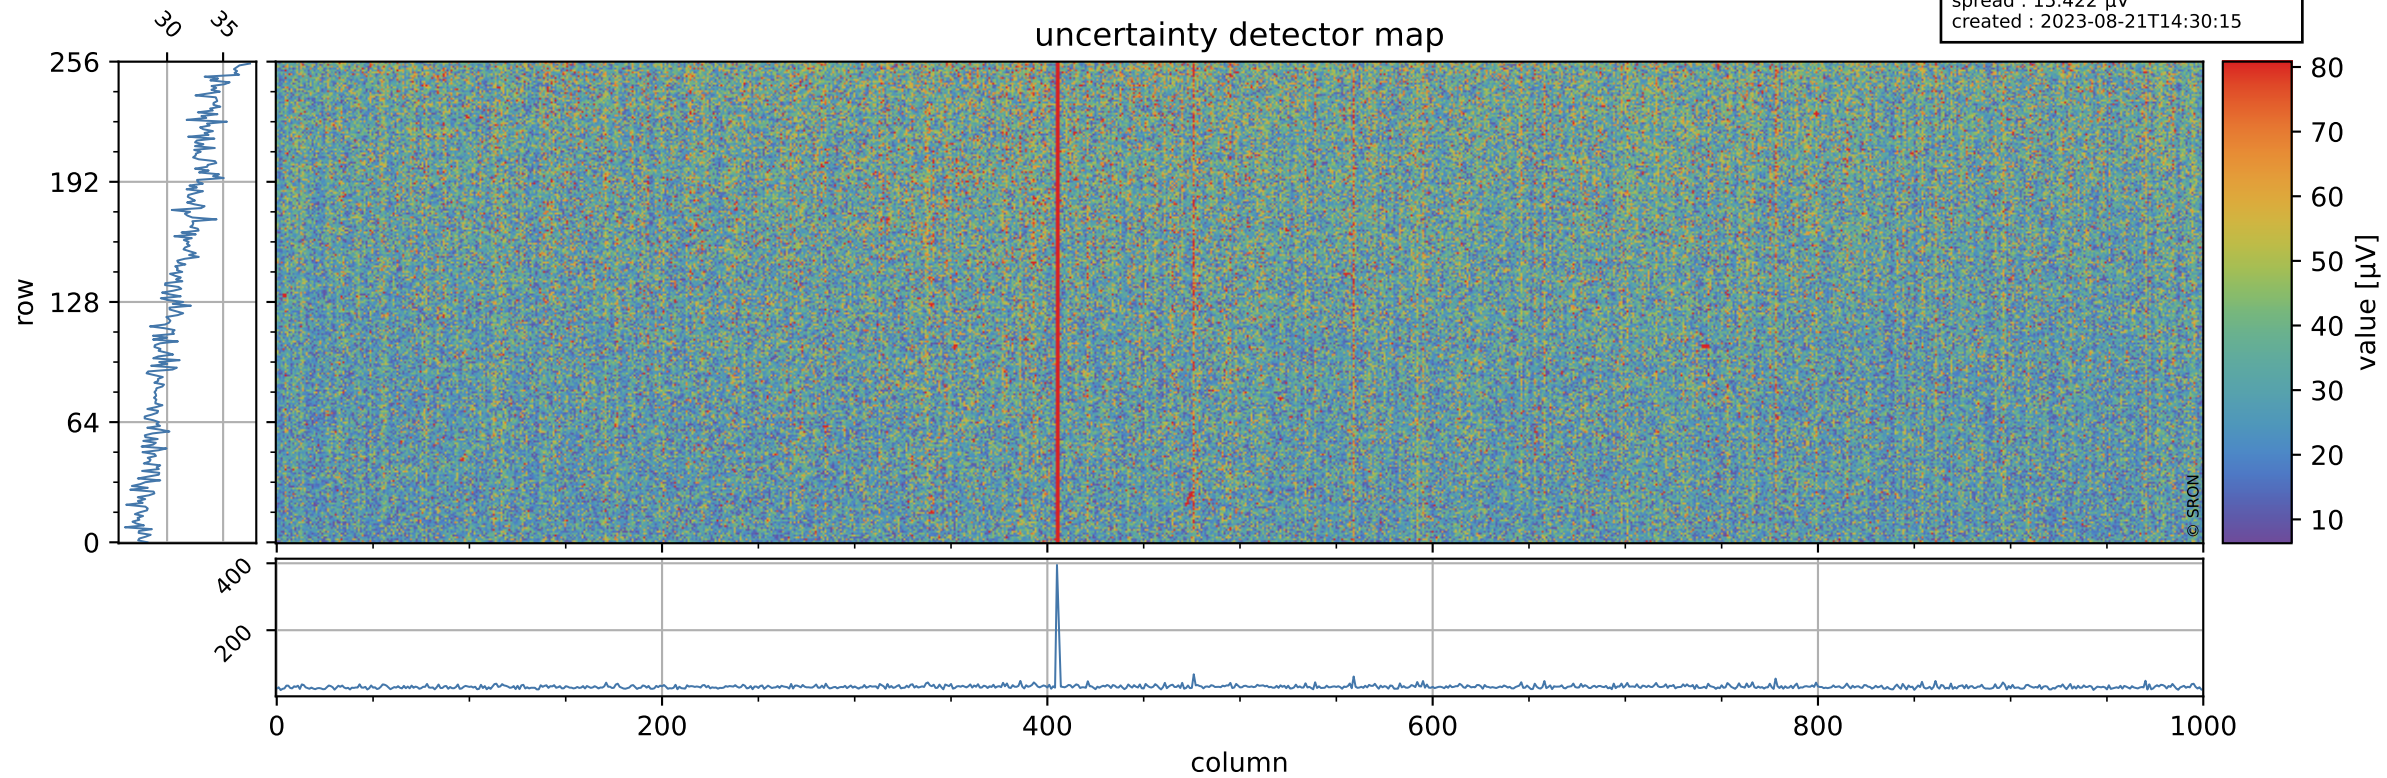

# Tropomi SWIR offset (official)

orbits : 19 in [9757, 9802]  
coverage : 2019-09-01 / 2019-09-04  
median : 0.52591 V  
spread : 0.035914 V  
created : 2023-08-21T14:30:15

## value detector map

# Tropomi SWIR offset (official)

orbits : 19 in [9757, 9802]  
coverage : 2019-09-01 / 2019-09-04  
median : 31.169  $\mu\text{V}$   
spread : 15.422  $\mu\text{V}$   
created : 2023-08-21T14:30:15

# Tropomi SWIR offset (official) ground-tracks of Sentinel-5P

orbits : 19 in [9757, 9802]  
coverage : 2019-09-01 / 2019-09-04  
created : 2023-08-21T14:30:16