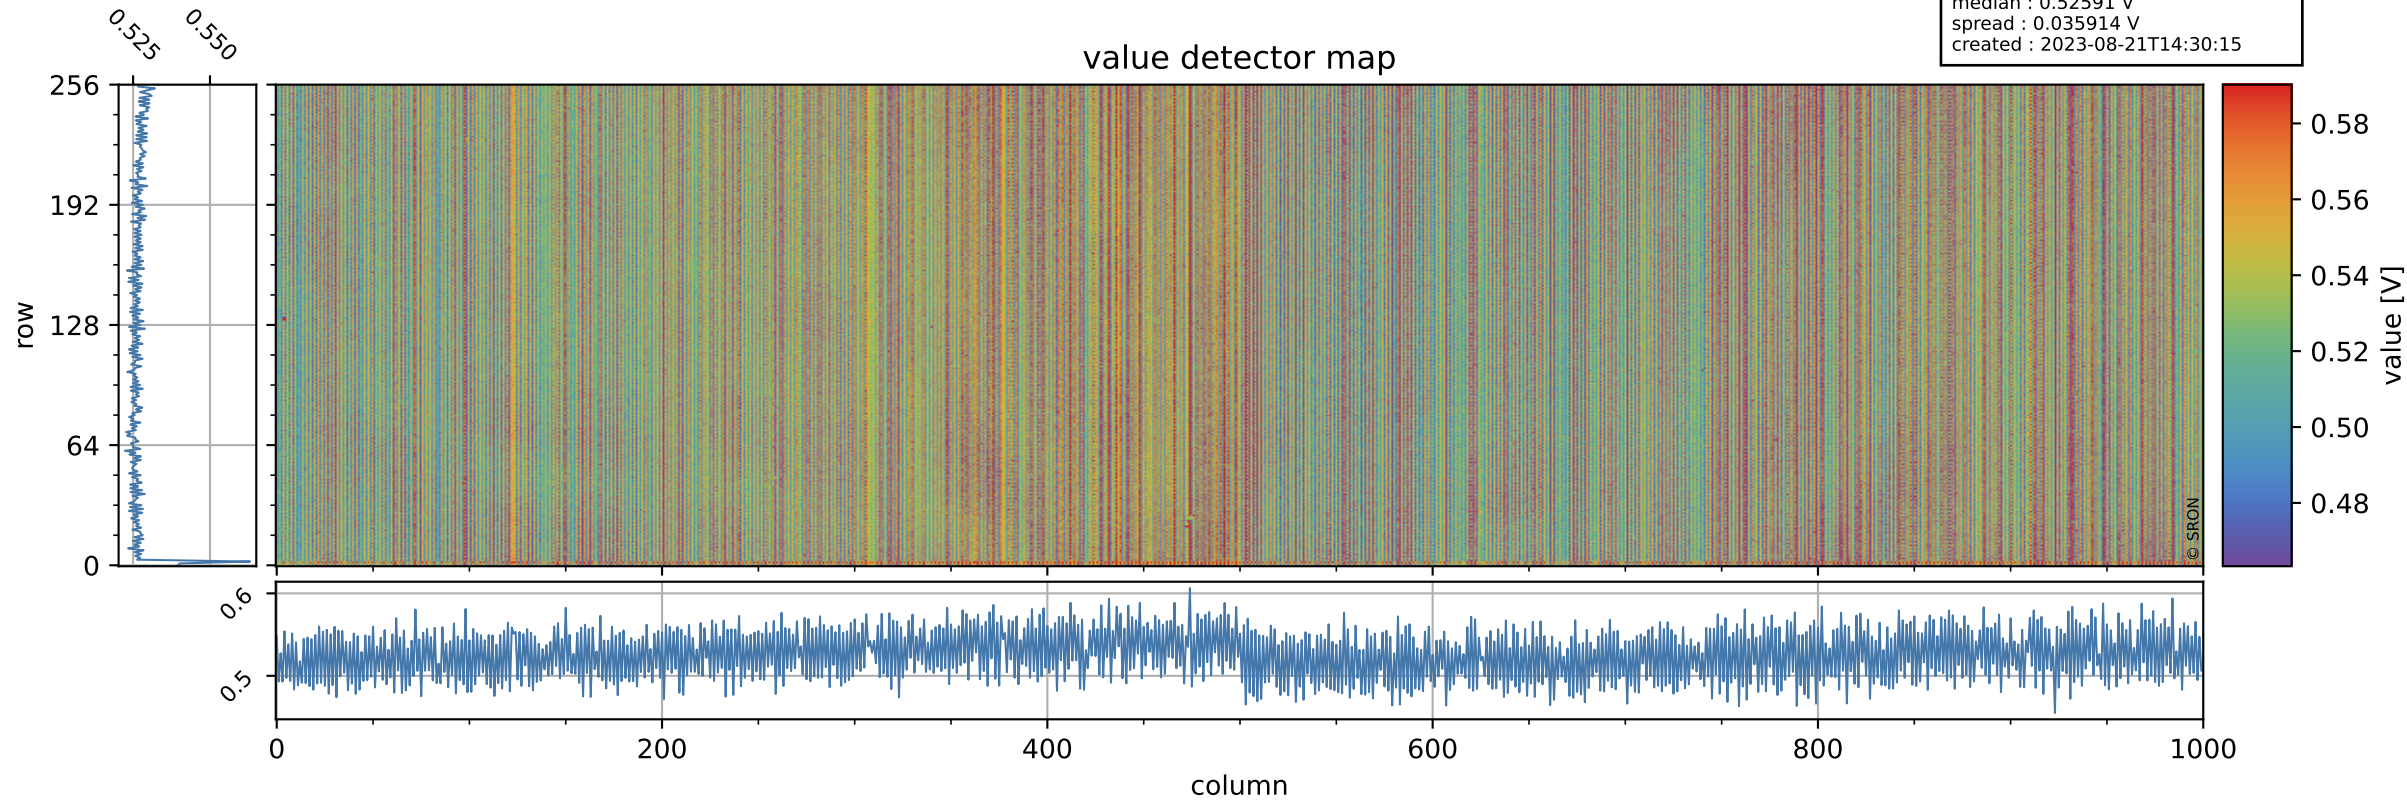

# Tropomi SWIR offset (official)

orbits : 19 in [9757, 9802]  
coverage : 2019-09-01 / 2019-09-04  
median : 0.52591 V  
spread : 0.035914 V  
created : 2023-08-21T14:30:15

## value detector map

# Tropomi SWIR offset (official)

orbits : 19 in [9757, 9802]  
coverage : 2019-09-01 / 2019-09-04  
median : 31.169  $\mu\text{V}$   
spread : 15.422  $\mu\text{V}$   
created : 2023-08-21T14:30:15

# Tropomi SWIR offset (official) ground-tracks of Sentinel-5P

orbits : 19 in [9757, 9802]  
coverage : 2019-09-01 / 2019-09-04  
created : 2023-08-21T14:30:16