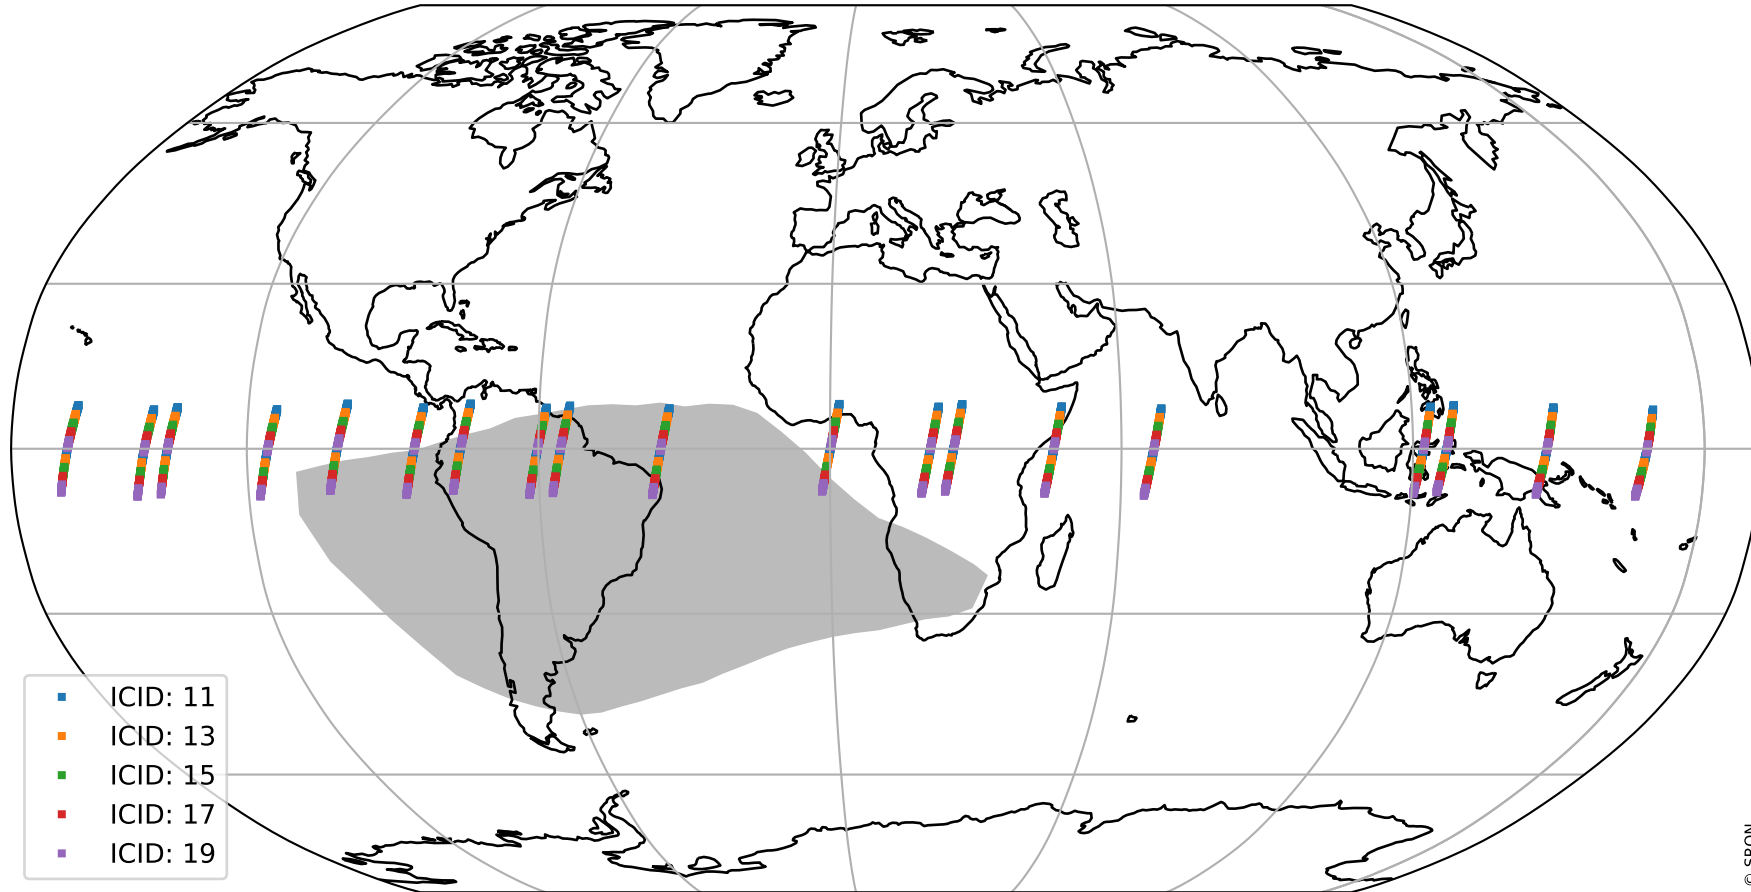

# Tropomi SWIR offset (official)

orbits : 19 in [9757, 9802]  
coverage : 2019-09-01 / 2019-09-04  
median : 31.169  $\mu\text{V}$   
spread : 15.422  $\mu\text{V}$   
created : 2023-08-21T14:30:15

# Tropomi SWIR offset (official)

orbits : 19 in [9757, 9802]  
coverage : 2019-09-01 / 2019-09-04  
median : -0.10733 mV  
spread : 0.35617 mV  
created : 2023-08-21T14:30:16

value compared with SWIR offset CKD

# Tropomi SWIR offset (official) ground-tracks of Sentinel-5P

orbits : 19 in [9757, 9802]  
coverage : 2019-09-01 / 2019-09-04  
created : 2023-08-21T14:30:16

# Tropomi SWIR offset (official)

orbits : [2827, 9802]  
coverage : 2018-04-30 / 2019-09-04  
created : 2023-08-21T14:30:17