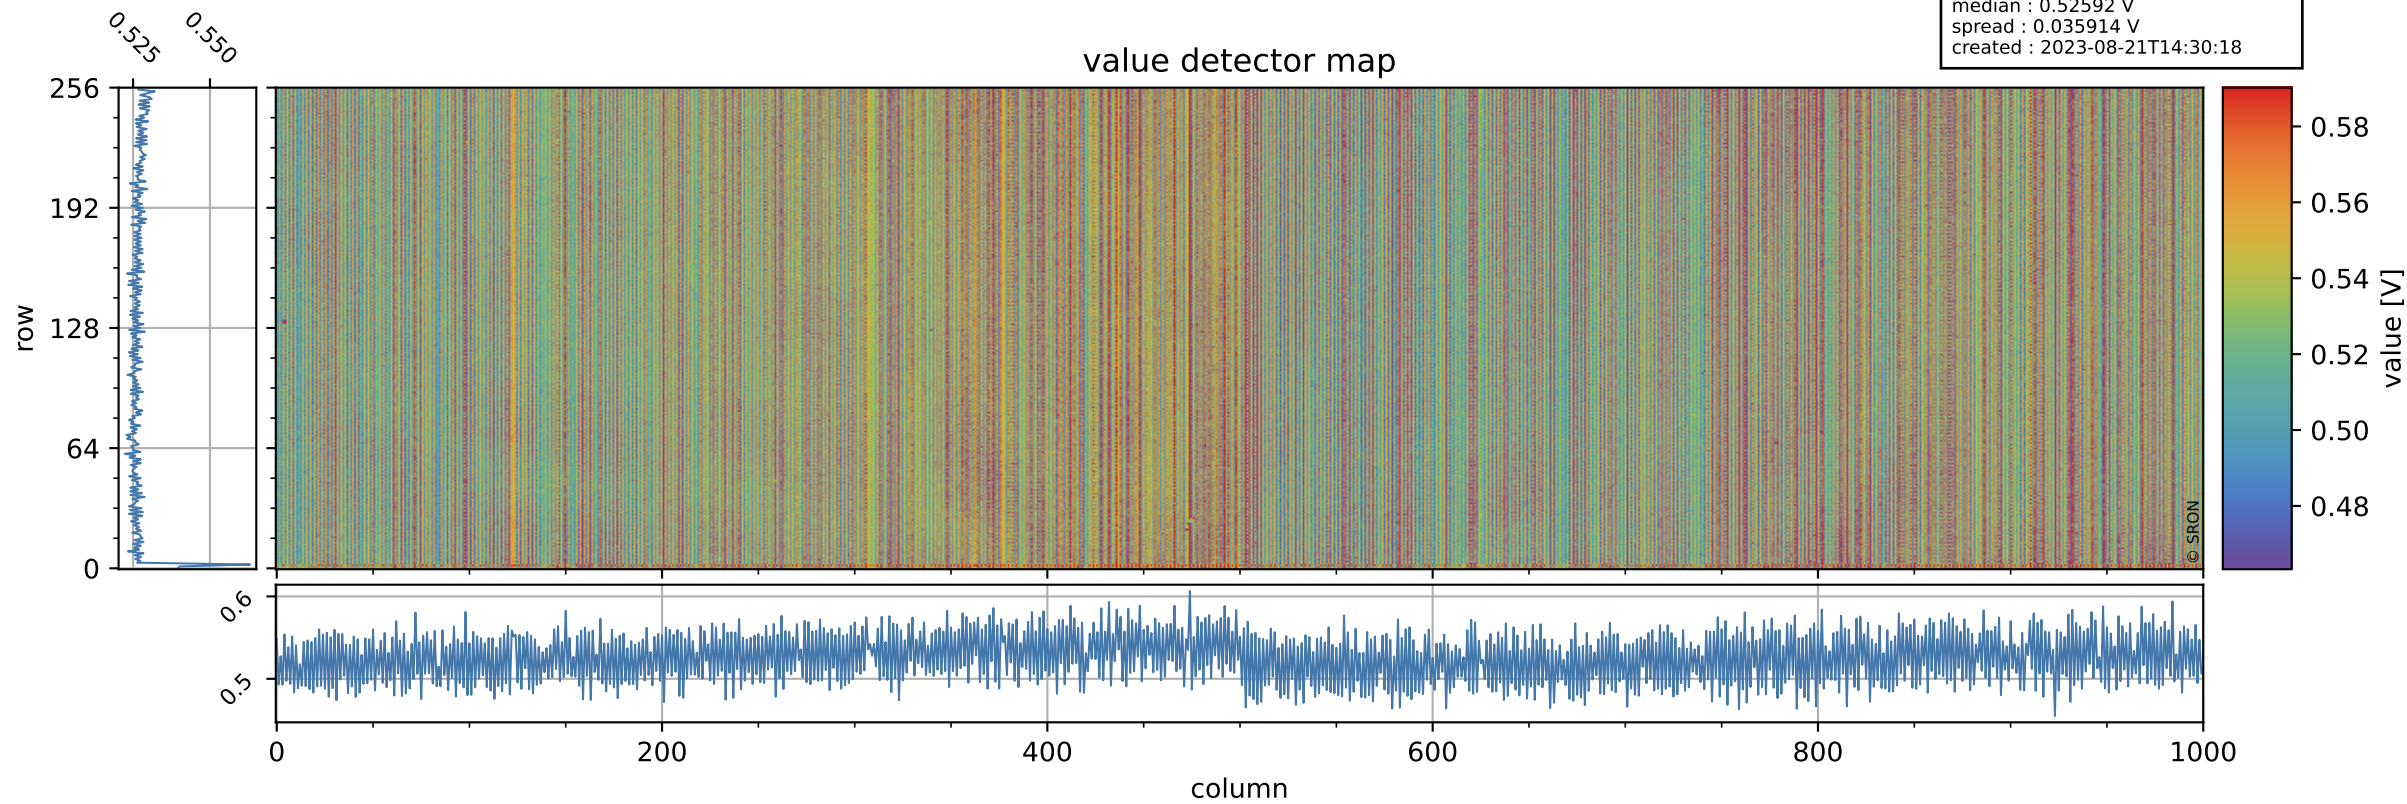

Tropomi SWIR offset (official)

orbits : 20 in [9772, 9817]
coverage : 2019-09-02 / 2019-09-05
median : 0.52592 V
spread : 0.035914 V
created : 2023-08-21T14:30:18

value detector map

Tropomi SWIR offset (official)

orbits : 20 in [9772, 9817]
coverage : 2019-09-02 / 2019-09-05
median : 30.391 μV
spread : 15.227 μV
created : 2023-08-21T14:30:18

Tropomi SWIR offset (official)

orbits : 20 in [9772, 9817]
coverage : 2019-09-02 / 2019-09-05
median : -0.10081 mV
spread : 0.35565 mV
created : 2023-08-21T14:30:19

value compared with SWIR offset CKD

Tropomi SWIR offset (official) ground-tracks of Sentinel-5P

orbits : 20 in [9772, 9817]
coverage : 2019-09-02 / 2019-09-05
created : 2023-08-21T14:30:19

Tropomi SWIR offset (official)

orbits : [2827, 9817]
coverage : 2018-04-30 / 2019-09-05
created : 2023-08-21T14:30:20

trend of detector median & temperatures