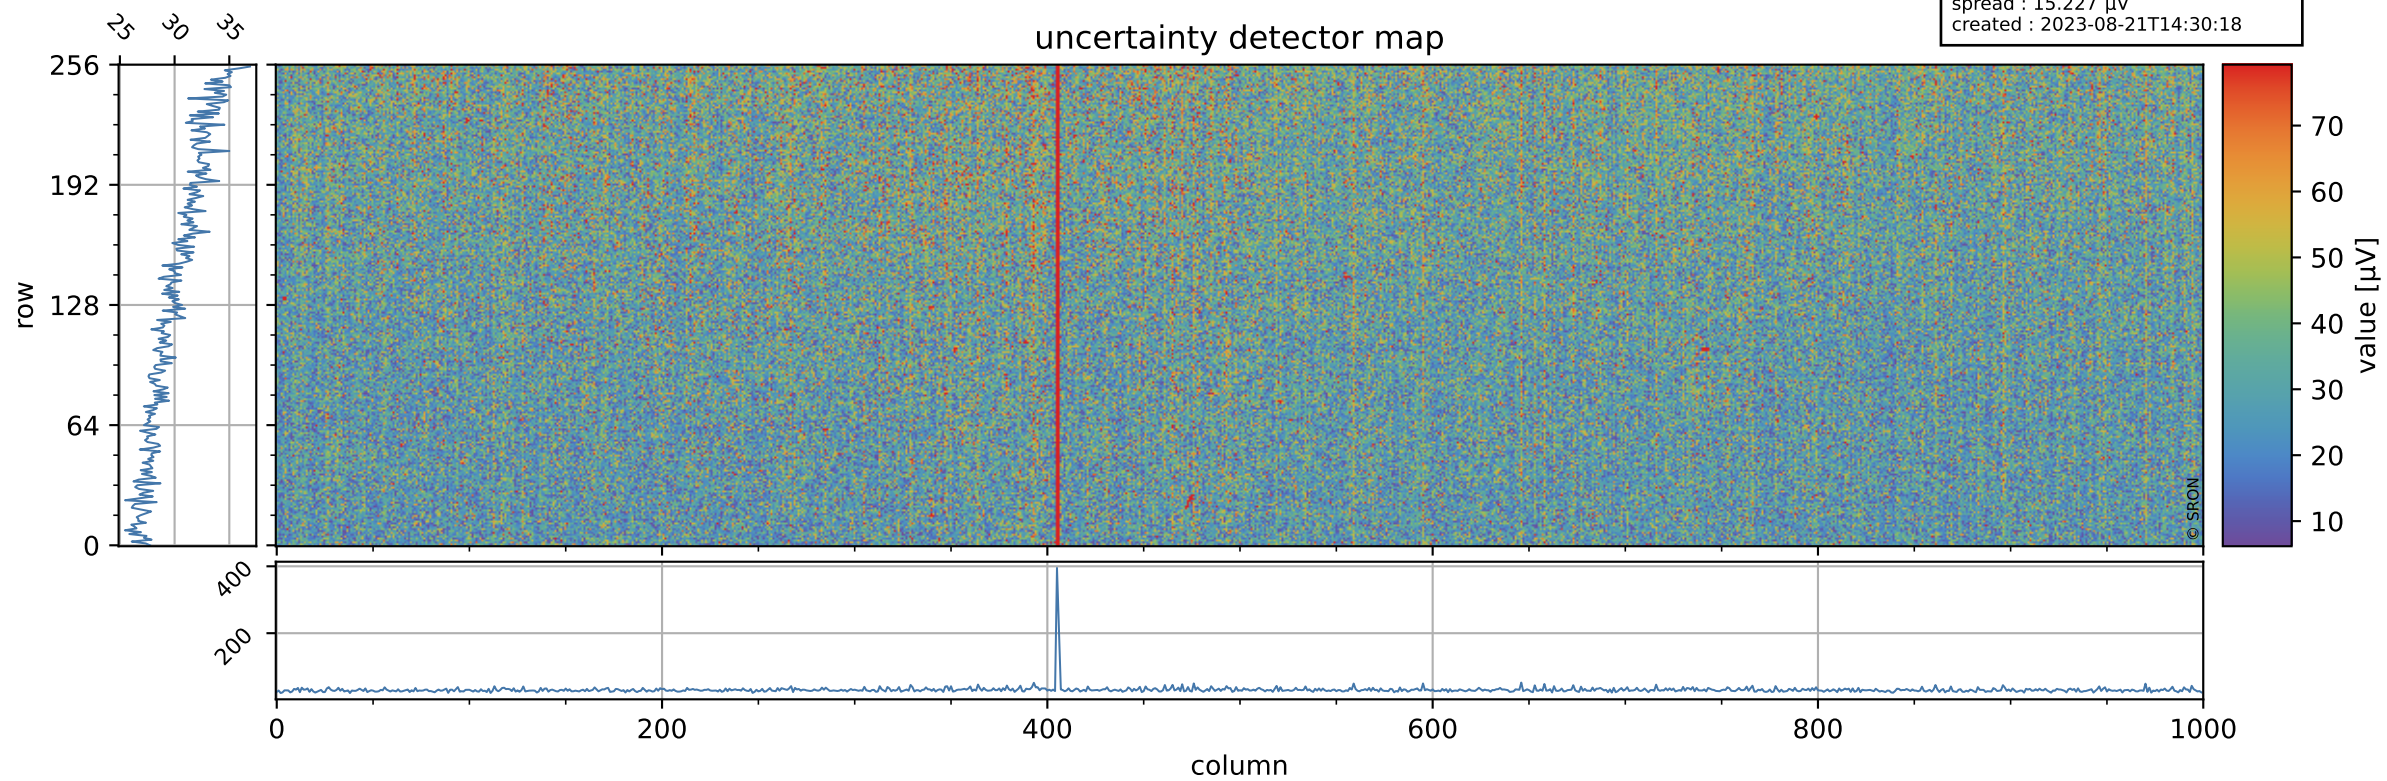

Tropomi SWIR offset (official)

orbits : 20 in [9772, 9817]
coverage : 2019-09-02 / 2019-09-05
median : 0.52592 V
spread : 0.035914 V
created : 2023-08-21T14:30:18

value detector map

Tropomi SWIR offset (official)

orbits : 20 in [9772, 9817]
coverage : 2019-09-02 / 2019-09-05
median : 30.391 μV
spread : 15.227 μV
created : 2023-08-21T14:30:18

Tropomi SWIR offset (official)

orbits : 20 in [9772, 9817]
coverage : 2019-09-02 / 2019-09-05
median : -0.10081 mV
spread : 0.35565 mV
created : 2023-08-21T14:30:19

value compared with SWIR offset CKD

Tropomi SWIR offset (official) ground-tracks of Sentinel-5P

orbits : 20 in [9772, 9817]
coverage : 2019-09-02 / 2019-09-05
created : 2023-08-21T14:30:19

Tropomi SWIR offset (official)

orbits : [2827, 9817]
coverage : 2018-04-30 / 2019-09-05
created : 2023-08-21T14:30:20

trend of detector median & temperatures