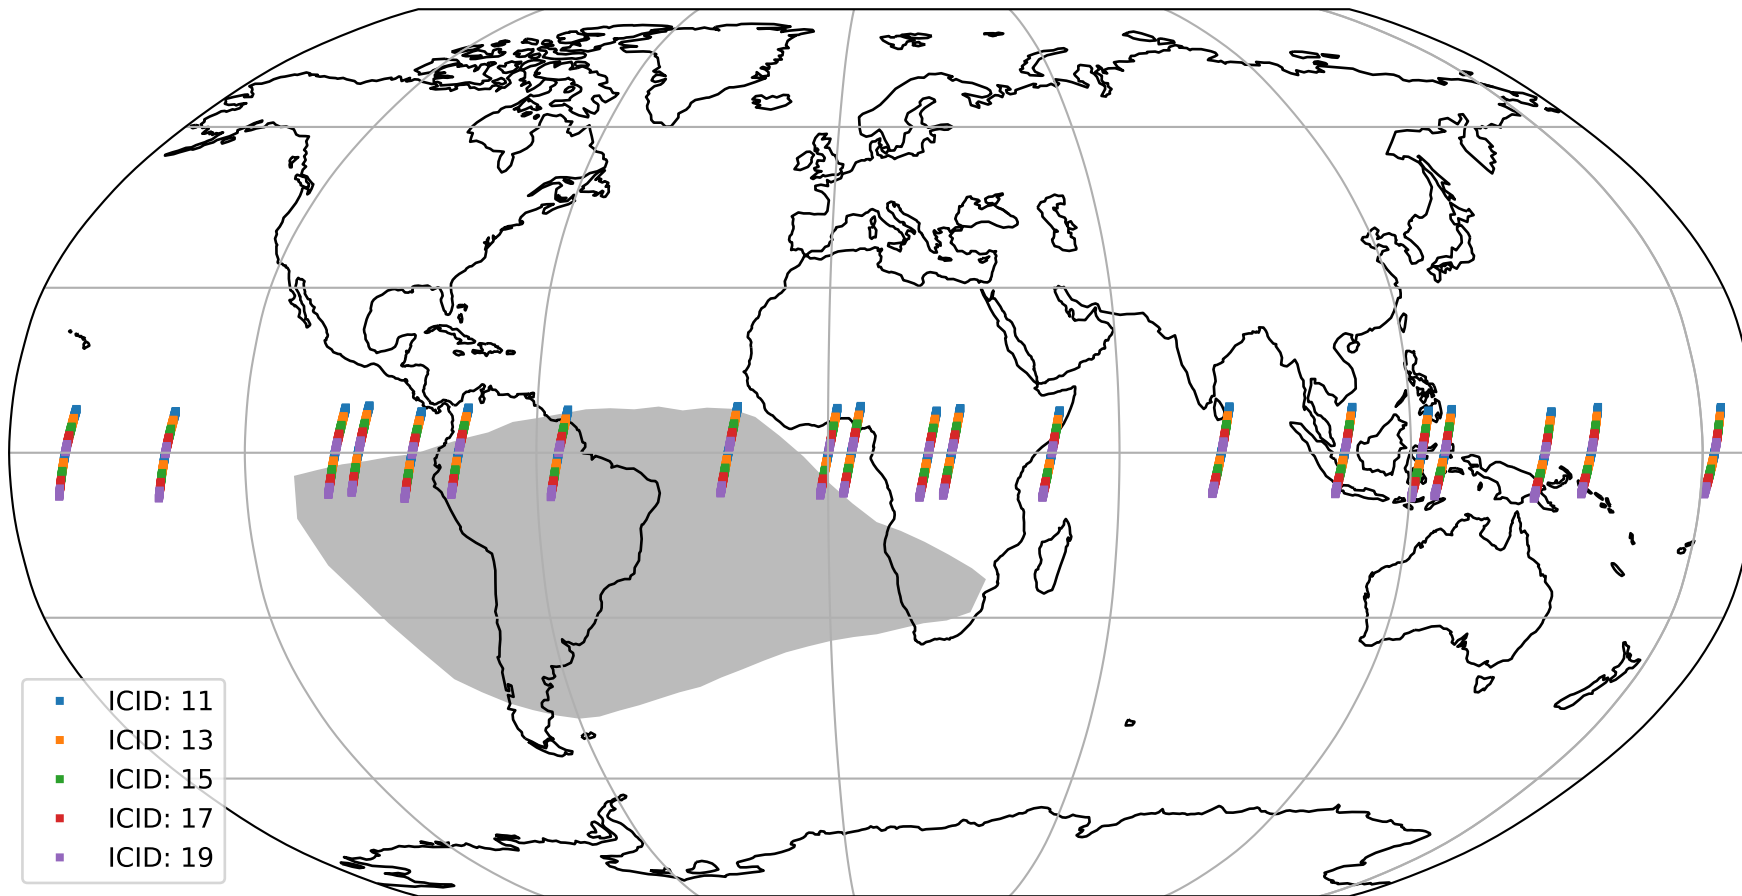

Tropomi SWIR offset (official)

orbits : 20 in [9772, 9817]
coverage : 2019-09-02 / 2019-09-05
median : 0.52592 V
spread : 0.035914 V
created : 2023-08-21T14:30:18

value detector map

Tropomi SWIR offset (official)

orbits : 20 in [9772, 9817]
coverage : 2019-09-02 / 2019-09-05
median : 30.391 μV
spread : 15.227 μV
created : 2023-08-21T14:30:18

Tropomi SWIR offset (official)

orbits : 20 in [9772, 9817]
coverage : 2019-09-02 / 2019-09-05
median : -0.10081 mV
spread : 0.35565 mV
created : 2023-08-21T14:30:19

value compared with SWIR offset CKD

Tropomi SWIR offset (official) ground-tracks of Sentinel-5P

orbits : 20 in [9772, 9817]
coverage : 2019-09-02 / 2019-09-05
created : 2023-08-21T14:30:19

Tropomi SWIR offset (official)

orbits : [2827, 9817]
coverage : 2018-04-30 / 2019-09-05
created : 2023-08-21T14:30:20

trend of detector median & temperatures