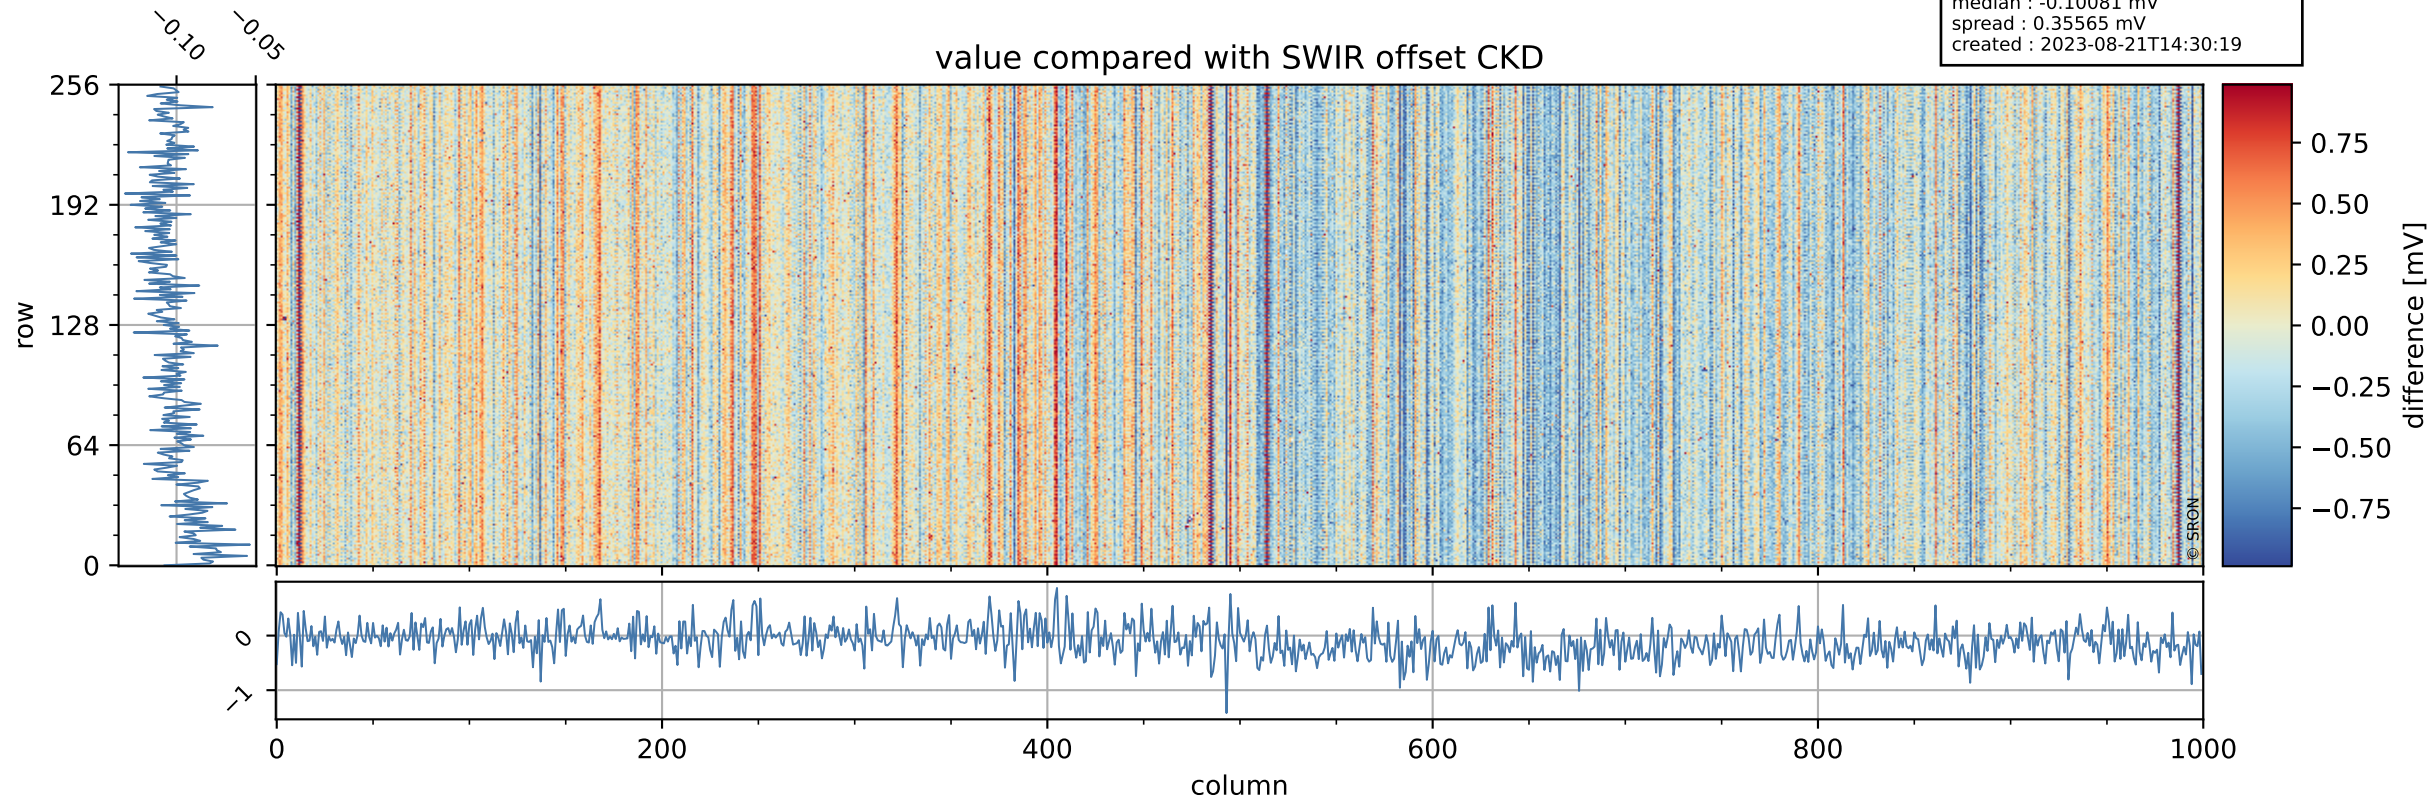

Tropomi SWIR offset (official)

orbits : 20 in [9772, 9817]
coverage : 2019-09-02 / 2019-09-05
median : 0.52592 V
spread : 0.035914 V
created : 2023-08-21T14:30:18

value detector map

Tropomi SWIR offset (official)

orbits : 20 in [9772, 9817]
coverage : 2019-09-02 / 2019-09-05
median : 30.391 μV
spread : 15.227 μV
created : 2023-08-21T14:30:18

Tropomi SWIR offset (official)

orbits : 20 in [9772, 9817]
coverage : 2019-09-02 / 2019-09-05
median : -0.10081 mV
spread : 0.35565 mV
created : 2023-08-21T14:30:19

value compared with SWIR offset CKD

Tropomi SWIR offset (official) ground-tracks of Sentinel-5P

orbits : 20 in [9772, 9817]
coverage : 2019-09-02 / 2019-09-05
created : 2023-08-21T14:30:19

Tropomi SWIR offset (official)

orbits : [2827, 9817]
coverage : 2018-04-30 / 2019-09-05
created : 2023-08-21T14:30:20

trend of detector median & temperatures