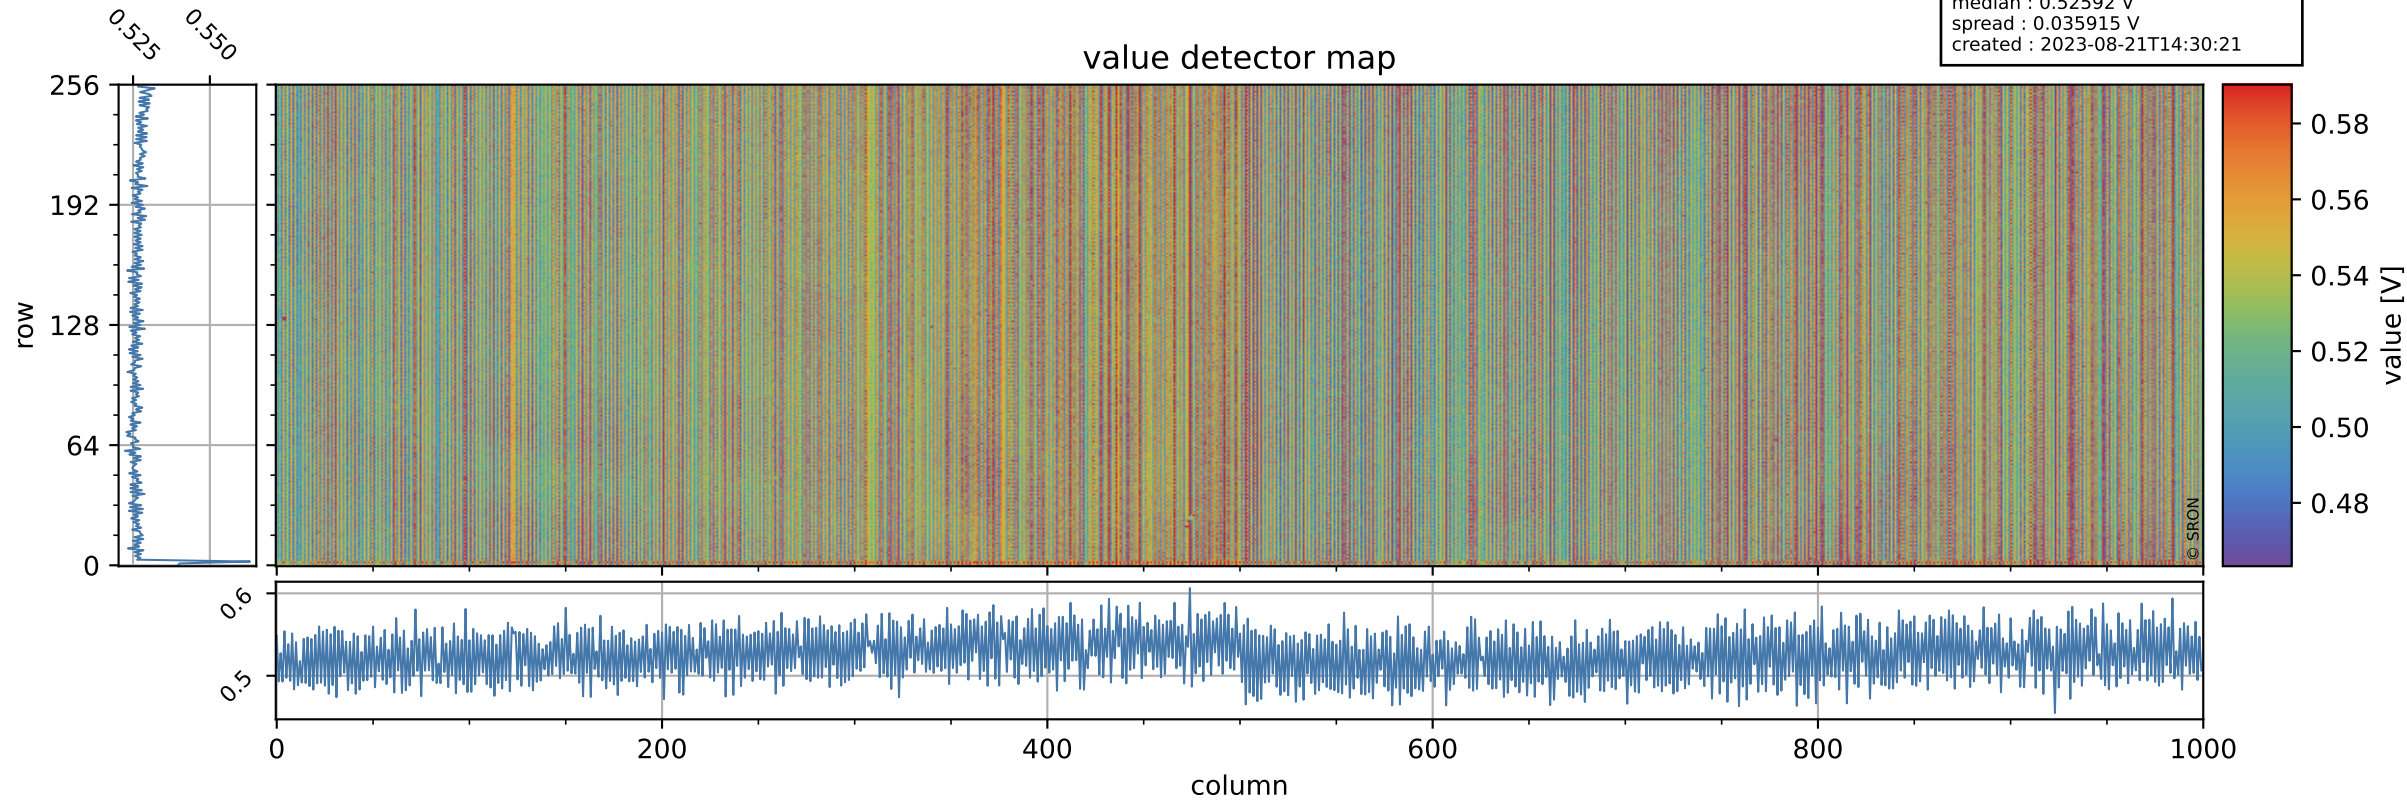

Tropomi SWIR offset (official)

orbits : 19 in [9787, 9832]
coverage : 2019-09-03 / 2019-09-06
median : 0.52592 V
spread : 0.035915 V
created : 2023-08-21T14:30:21

value detector map

Tropomi SWIR offset (official)

orbits : 19 in [9787, 9832]
coverage : 2019-09-03 / 2019-09-06
median : 31.919 μV
spread : 15.71 μV
created : 2023-08-21T14:30:21

Tropomi SWIR offset (official)

orbits : 19 in [9787, 9832]
coverage : 2019-09-03 / 2019-09-06
median : -0.1021 mV
spread : 0.35589 mV
created : 2023-08-21T14:30:22

value compared with SWIR offset CKD

Tropomi SWIR offset (official) ground-tracks of Sentinel-5P

orbits : 19 in [9787, 9832]
coverage : 2019-09-03 / 2019-09-06
created : 2023-08-21T14:30:22

Tropomi SWIR offset (official)

orbits : [2827, 9832]
coverage : 2018-04-30 / 2019-09-06
created : 2023-08-21T14:30:23

trend of detector median & temperatures