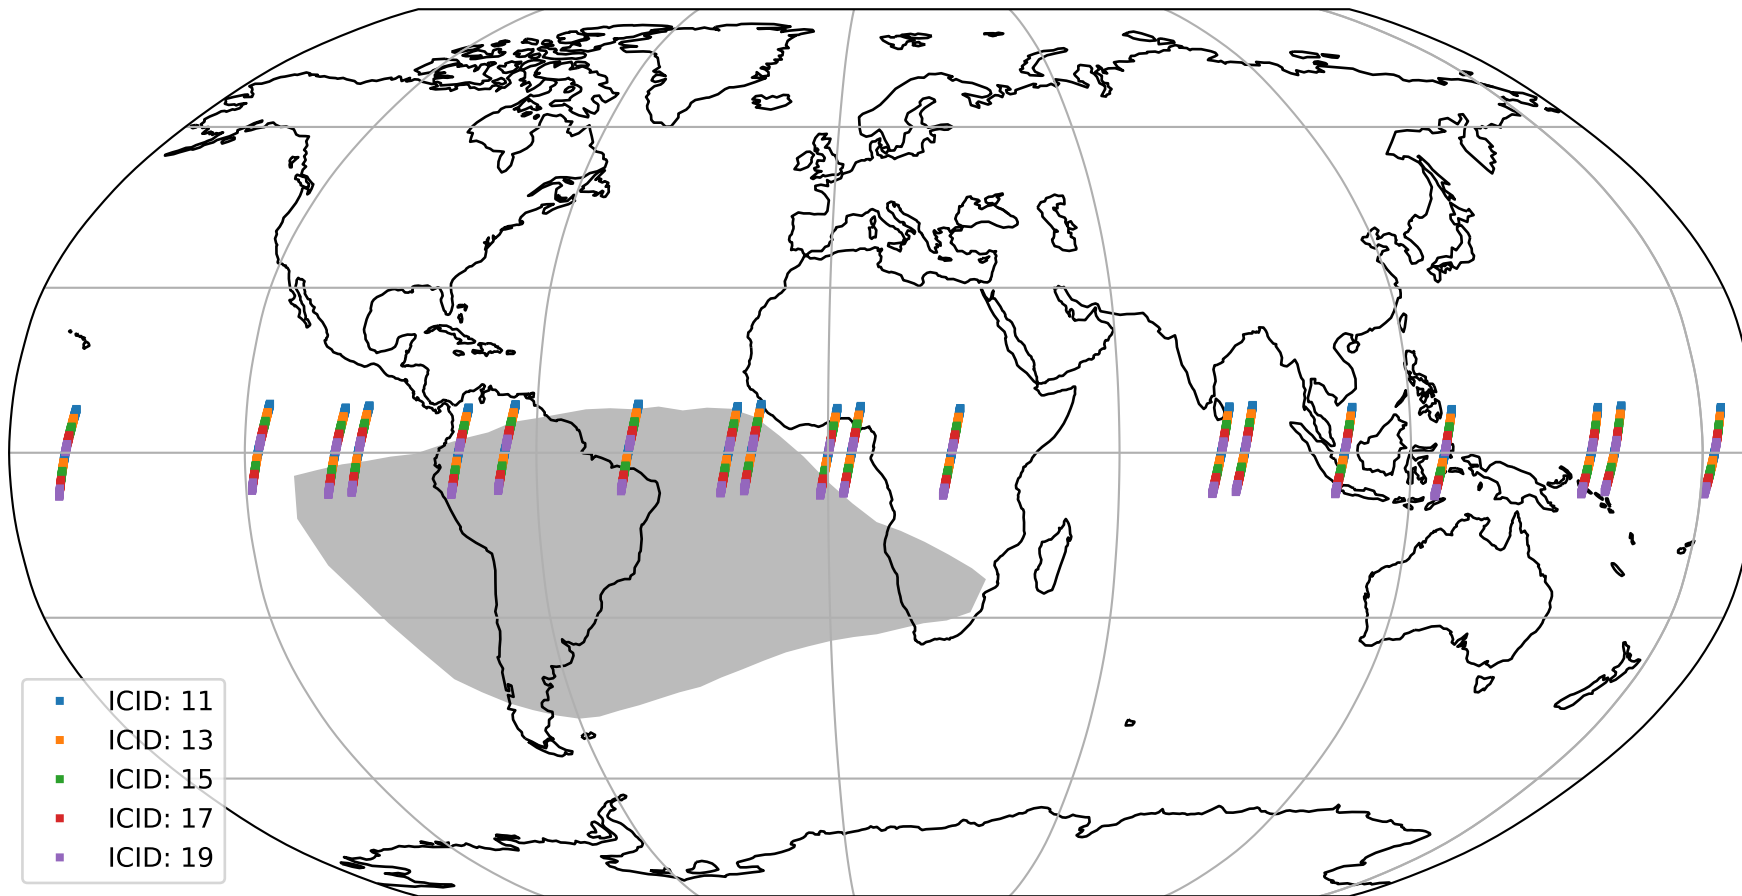

Tropomi SWIR offset (official)

orbits : 19 in [9787, 9832]
coverage : 2019-09-03 / 2019-09-06
median : 0.52592 V
spread : 0.035915 V
created : 2023-08-21T14:30:21

value detector map

Tropomi SWIR offset (official)

orbits : 19 in [9787, 9832]
coverage : 2019-09-03 / 2019-09-06
median : 31.919 μV
spread : 15.71 μV
created : 2023-08-21T14:30:21

Tropomi SWIR offset (official)

orbits : 19 in [9787, 9832]
coverage : 2019-09-03 / 2019-09-06
median : -0.1021 mV
spread : 0.35589 mV
created : 2023-08-21T14:30:22

value compared with SWIR offset CKD

Tropomi SWIR offset (official) ground-tracks of Sentinel-5P

orbits : 19 in [9787, 9832]
coverage : 2019-09-03 / 2019-09-06
created : 2023-08-21T14:30:22

Tropomi SWIR offset (official)

orbits : [2827, 9832]
coverage : 2018-04-30 / 2019-09-06
created : 2023-08-21T14:30:23

trend of detector median & temperatures