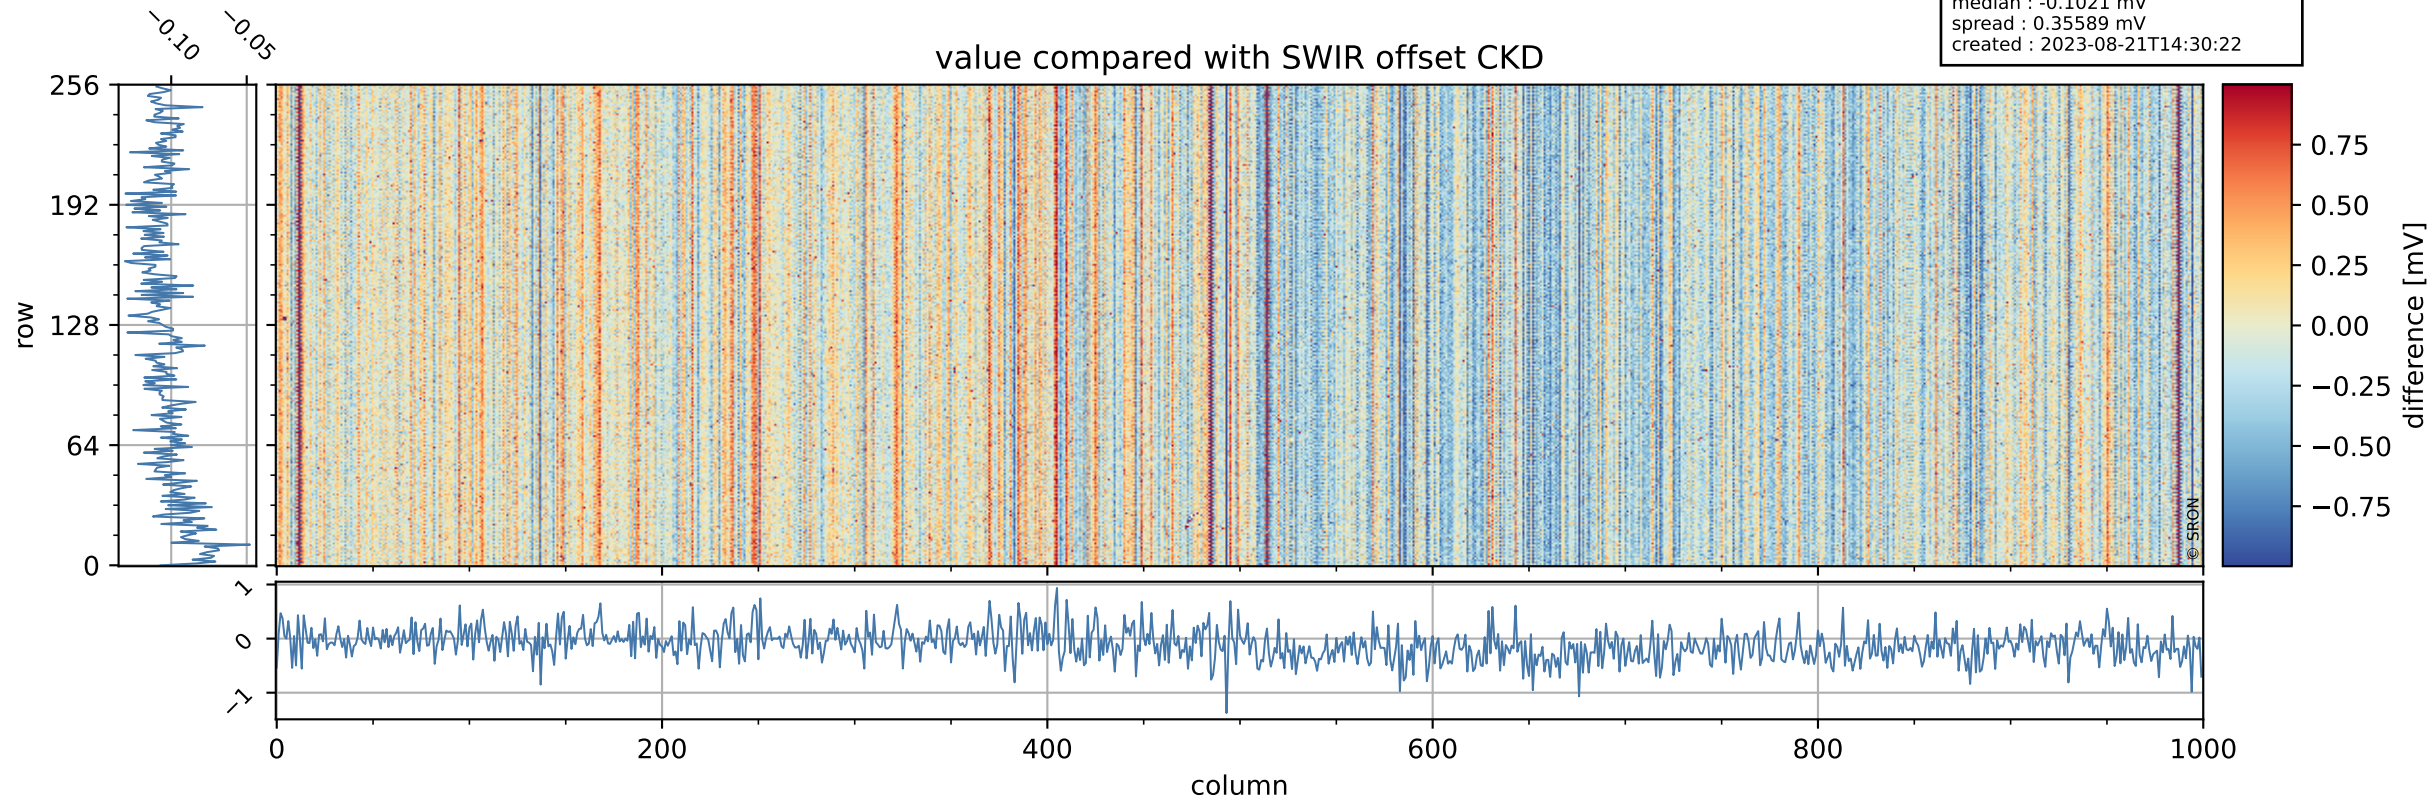

Tropomi SWIR offset (official)

orbits : 19 in [9787, 9832]
coverage : 2019-09-03 / 2019-09-06
median : 0.52592 V
spread : 0.035915 V
created : 2023-08-21T14:30:21

value detector map

Tropomi SWIR offset (official)

orbits : 19 in [9787, 9832]
coverage : 2019-09-03 / 2019-09-06
median : 31.919 μV
spread : 15.71 μV
created : 2023-08-21T14:30:21

Tropomi SWIR offset (official)

orbits : 19 in [9787, 9832]
coverage : 2019-09-03 / 2019-09-06
median : -0.1021 mV
spread : 0.35589 mV
created : 2023-08-21T14:30:22

value compared with SWIR offset CKD

Tropomi SWIR offset (official) ground-tracks of Sentinel-5P

orbits : 19 in [9787, 9832]
coverage : 2019-09-03 / 2019-09-06
created : 2023-08-21T14:30:22

Tropomi SWIR offset (official)

orbits : [2827, 9832]
coverage : 2018-04-30 / 2019-09-06
created : 2023-08-21T14:30:23

trend of detector median & temperatures