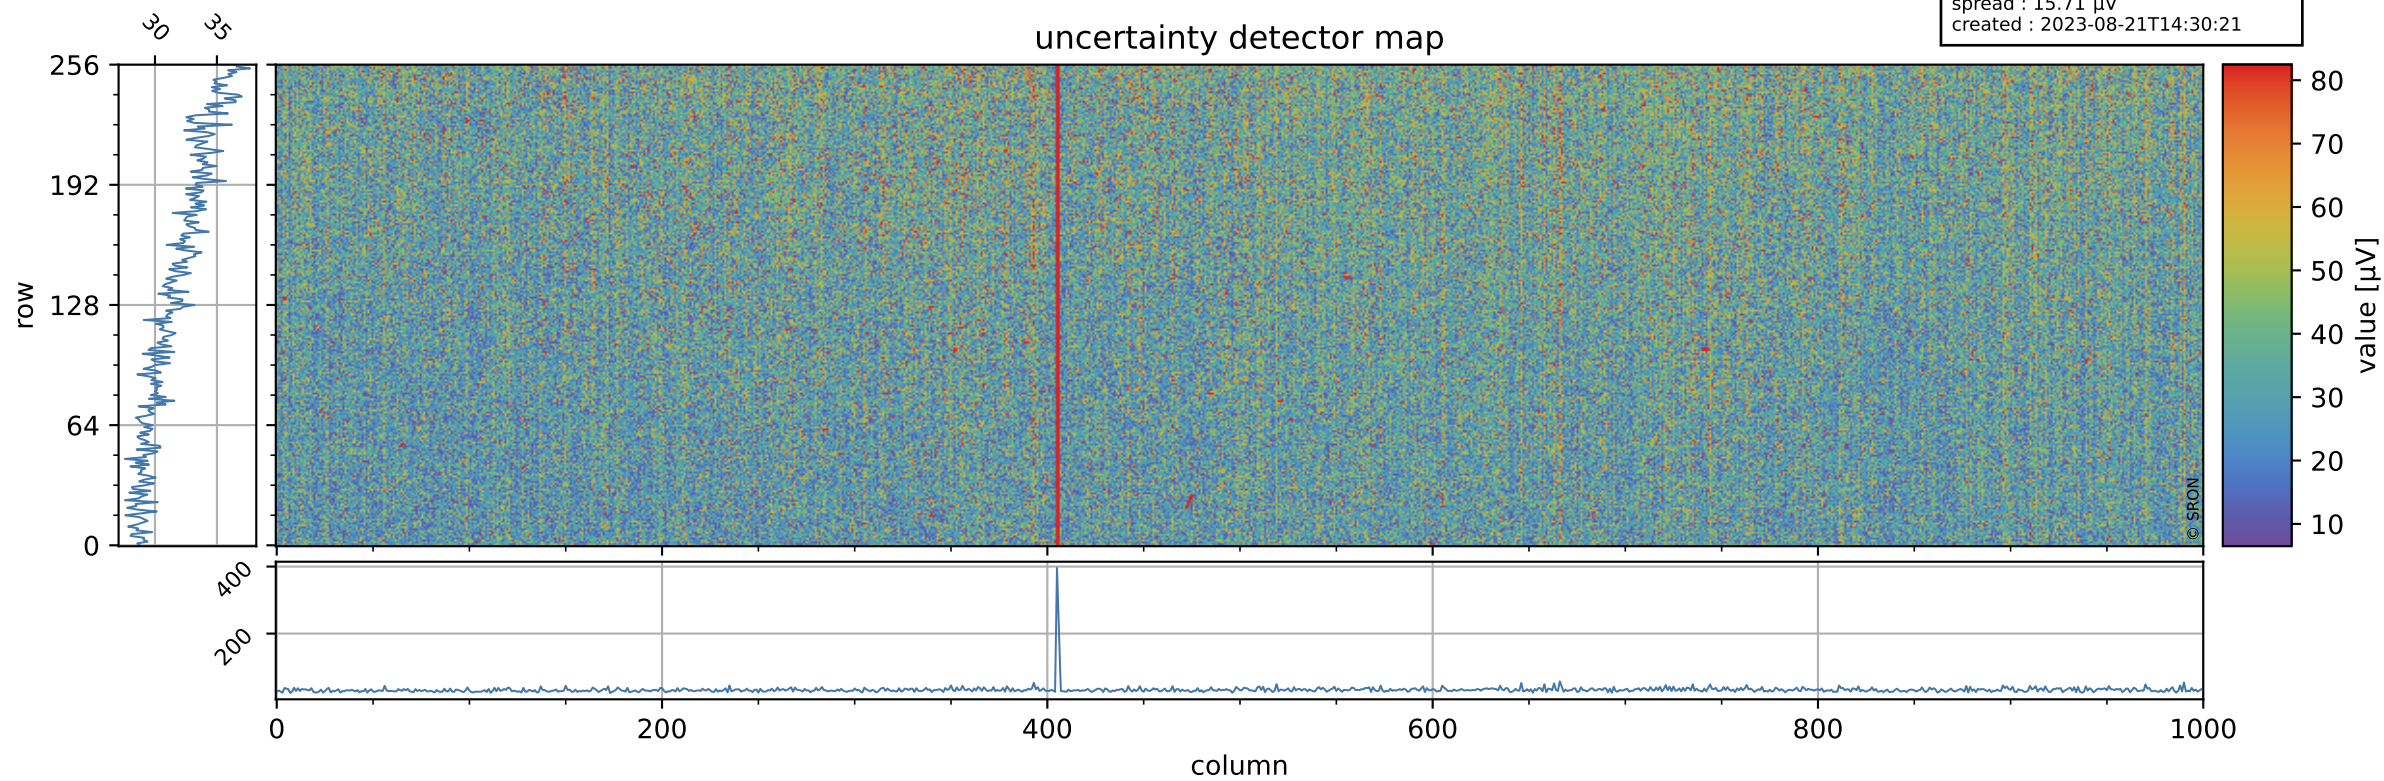

Tropomi SWIR offset (official)

orbits : 19 in [9787, 9832]
coverage : 2019-09-03 / 2019-09-06
median : 0.52592 V
spread : 0.035915 V
created : 2023-08-21T14:30:21

value detector map

Tropomi SWIR offset (official)

orbits : 19 in [9787, 9832]
coverage : 2019-09-03 / 2019-09-06
median : 31.919 μV
spread : 15.71 μV
created : 2023-08-21T14:30:21

Tropomi SWIR offset (official)

orbits : 19 in [9787, 9832]
coverage : 2019-09-03 / 2019-09-06
median : -0.1021 mV
spread : 0.35589 mV
created : 2023-08-21T14:30:22

value compared with SWIR offset CKD

Tropomi SWIR offset (official) ground-tracks of Sentinel-5P

orbits : 19 in [9787, 9832]
coverage : 2019-09-03 / 2019-09-06
created : 2023-08-21T14:30:22

Tropomi SWIR offset (official)

orbits : [2827, 9832]
coverage : 2018-04-30 / 2019-09-06
created : 2023-08-21T14:30:23

trend of detector median & temperatures