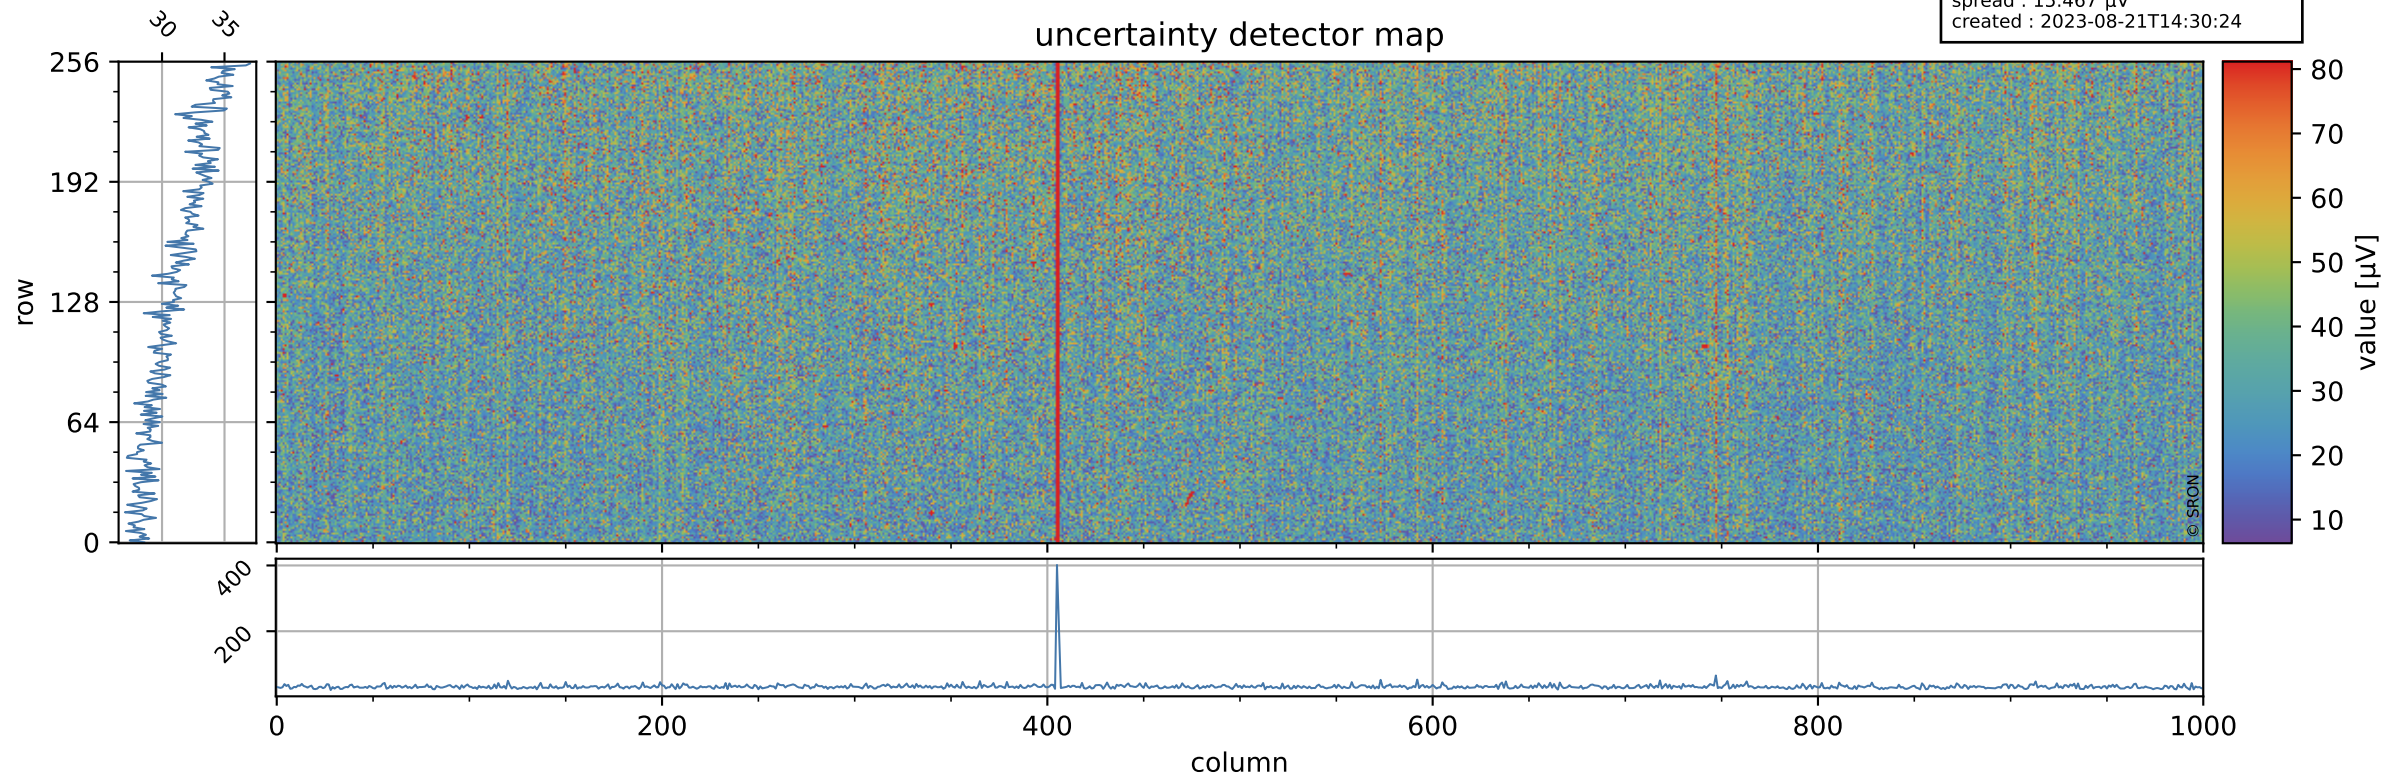

Tropomi SWIR offset (official)

orbits : 20 in [9802, 9847]
coverage : 2019-09-04 / 2019-09-07
median : 0.52592 V
spread : 0.035915 V
created : 2023-08-21T14:30:24

value detector map

Tropomi SWIR offset (official)

orbits : 20 in [9802, 9847]
coverage : 2019-09-04 / 2019-09-07
median : 31.33 μV
spread : 15.467 μV
created : 2023-08-21T14:30:24

Tropomi SWIR offset (official)

value compared with SWIR offset CKD

orbits : 20 in [9802, 9847]
coverage : 2019-09-04 / 2019-09-07
median : -0.10117 mV
spread : 0.35321 mV
created : 2023-08-21T14:30:24

Tropomi SWIR offset (official) ground-tracks of Sentinel-5P

orbits : 20 in [9802, 9847]
coverage : 2019-09-04 / 2019-09-07
created : 2023-08-21T14:30:25

Tropomi SWIR offset (official)

orbits : [2827, 9847]
coverage : 2018-04-30 / 2019-09-07
created : 2023-08-21T14:30:25

trend of detector median & temperatures