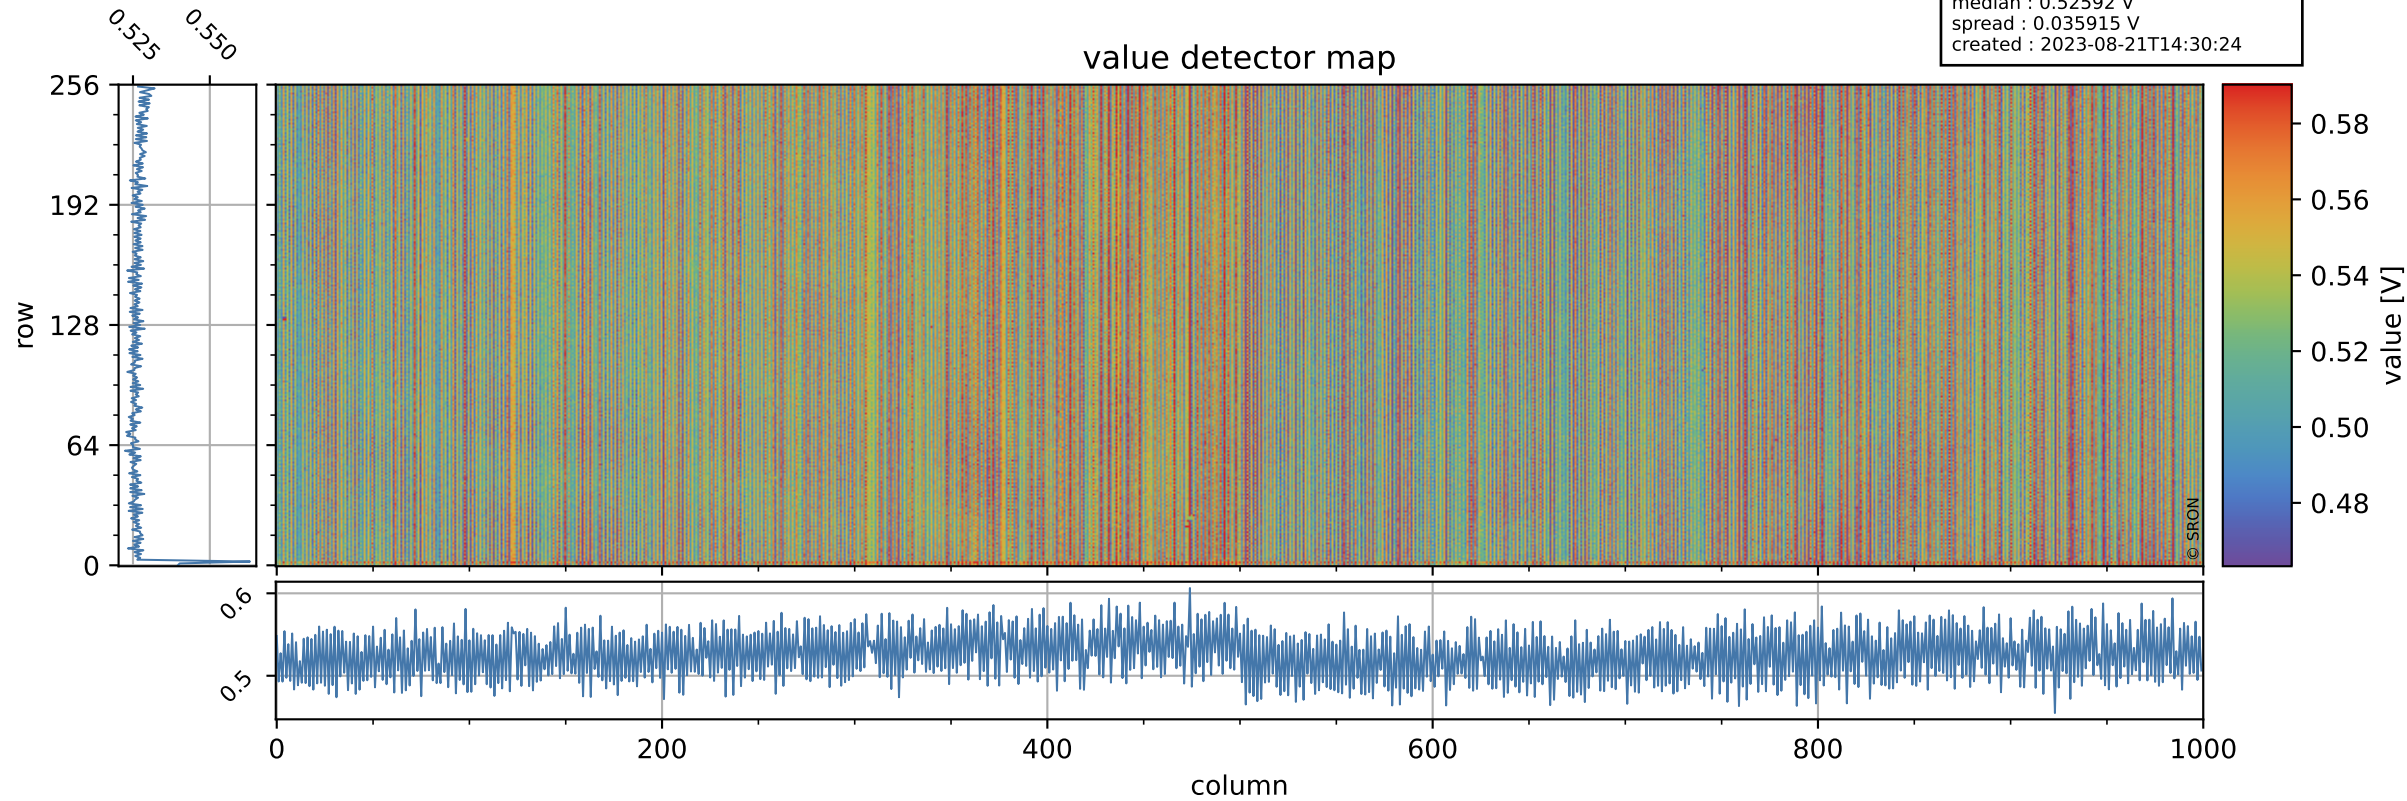

Tropomi SWIR offset (official)

orbits : 20 in [9802, 9847]
coverage : 2019-09-04 / 2019-09-07
median : 0.52592 V
spread : 0.035915 V
created : 2023-08-21T14:30:24

value detector map

Tropomi SWIR offset (official)

orbits : 20 in [9802, 9847]
coverage : 2019-09-04 / 2019-09-07
median : 31.33 μV
spread : 15.467 μV
created : 2023-08-21T14:30:24

Tropomi SWIR offset (official)

value compared with SWIR offset CKD

orbits : 20 in [9802, 9847]
coverage : 2019-09-04 / 2019-09-07
median : -0.10117 mV
spread : 0.35321 mV
created : 2023-08-21T14:30:24

Tropomi SWIR offset (official) ground-tracks of Sentinel-5P

orbits : 20 in [9802, 9847]
coverage : 2019-09-04 / 2019-09-07
created : 2023-08-21T14:30:25

Tropomi SWIR offset (official)

orbits : [2827, 9847]
coverage : 2018-04-30 / 2019-09-07
created : 2023-08-21T14:30:25

trend of detector median & temperatures