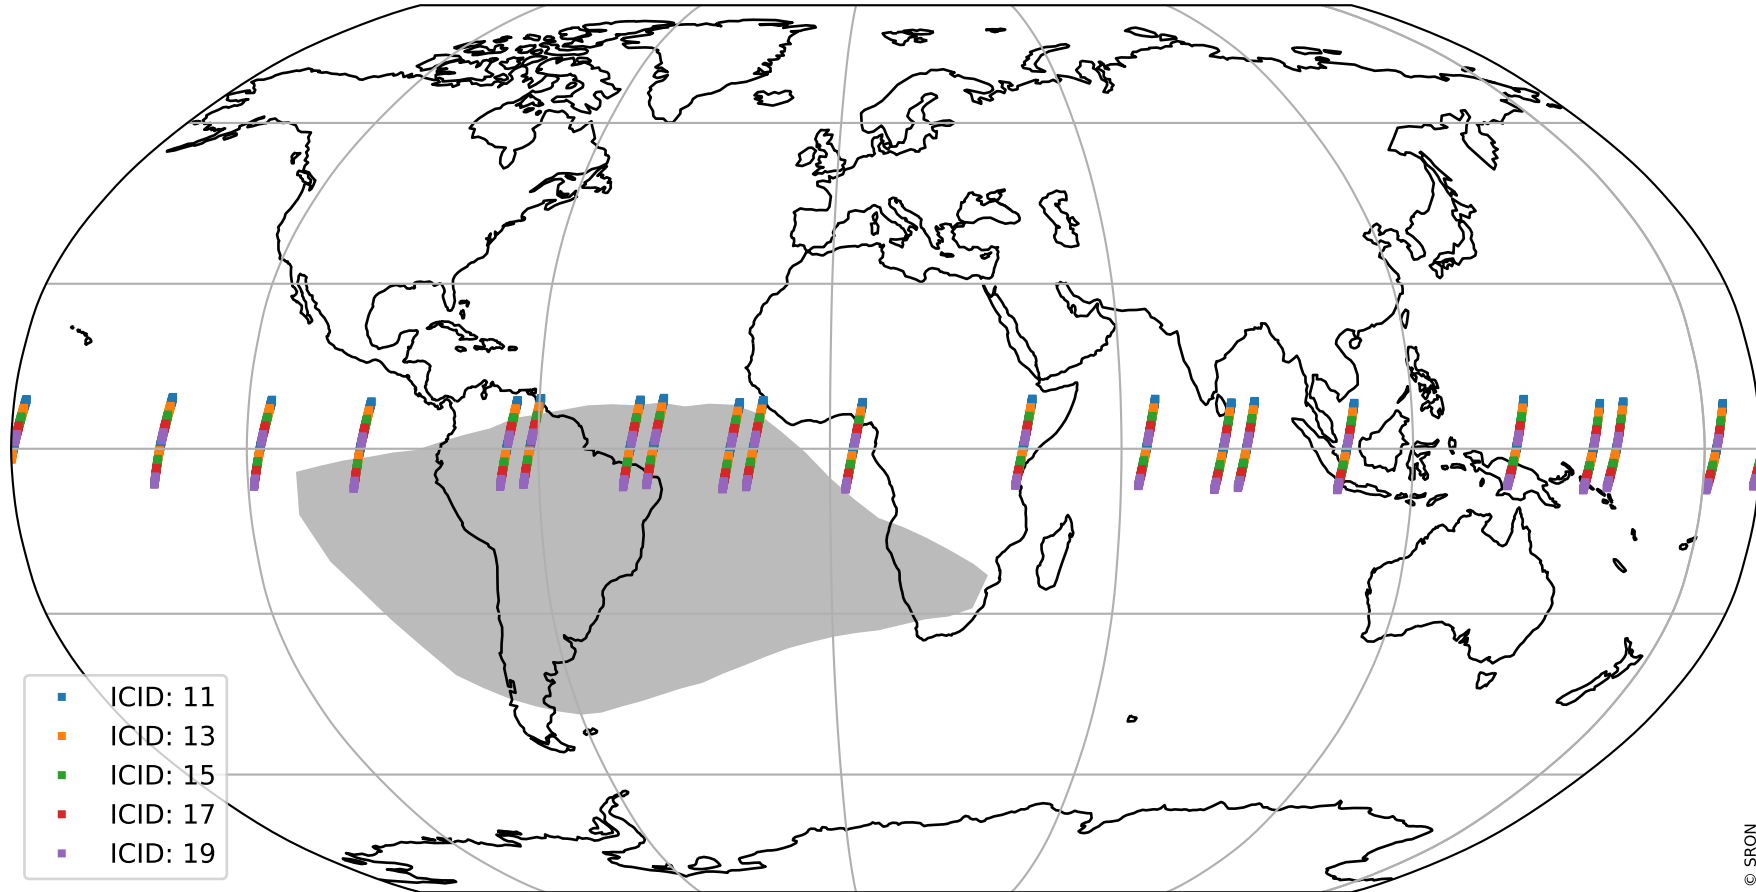

Tropomi SWIR offset (official)

orbits : 20 in [9802, 9847]
coverage : 2019-09-04 / 2019-09-07
median : 0.52592 V
spread : 0.035915 V
created : 2023-08-21T14:30:24

value detector map

Tropomi SWIR offset (official)

orbits : 20 in [9802, 9847]
coverage : 2019-09-04 / 2019-09-07
median : 31.33 μV
spread : 15.467 μV
created : 2023-08-21T14:30:24

Tropomi SWIR offset (official)

value compared with SWIR offset CKD

orbits : 20 in [9802, 9847]
coverage : 2019-09-04 / 2019-09-07
median : -0.10117 mV
spread : 0.35321 mV
created : 2023-08-21T14:30:24

Tropomi SWIR offset (official) ground-tracks of Sentinel-5P

orbits : 20 in [9802, 9847]
coverage : 2019-09-04 / 2019-09-07
created : 2023-08-21T14:30:25

Tropomi SWIR offset (official)

orbits : [2827, 9847]
coverage : 2018-04-30 / 2019-09-07
created : 2023-08-21T14:30:25

trend of detector median & temperatures