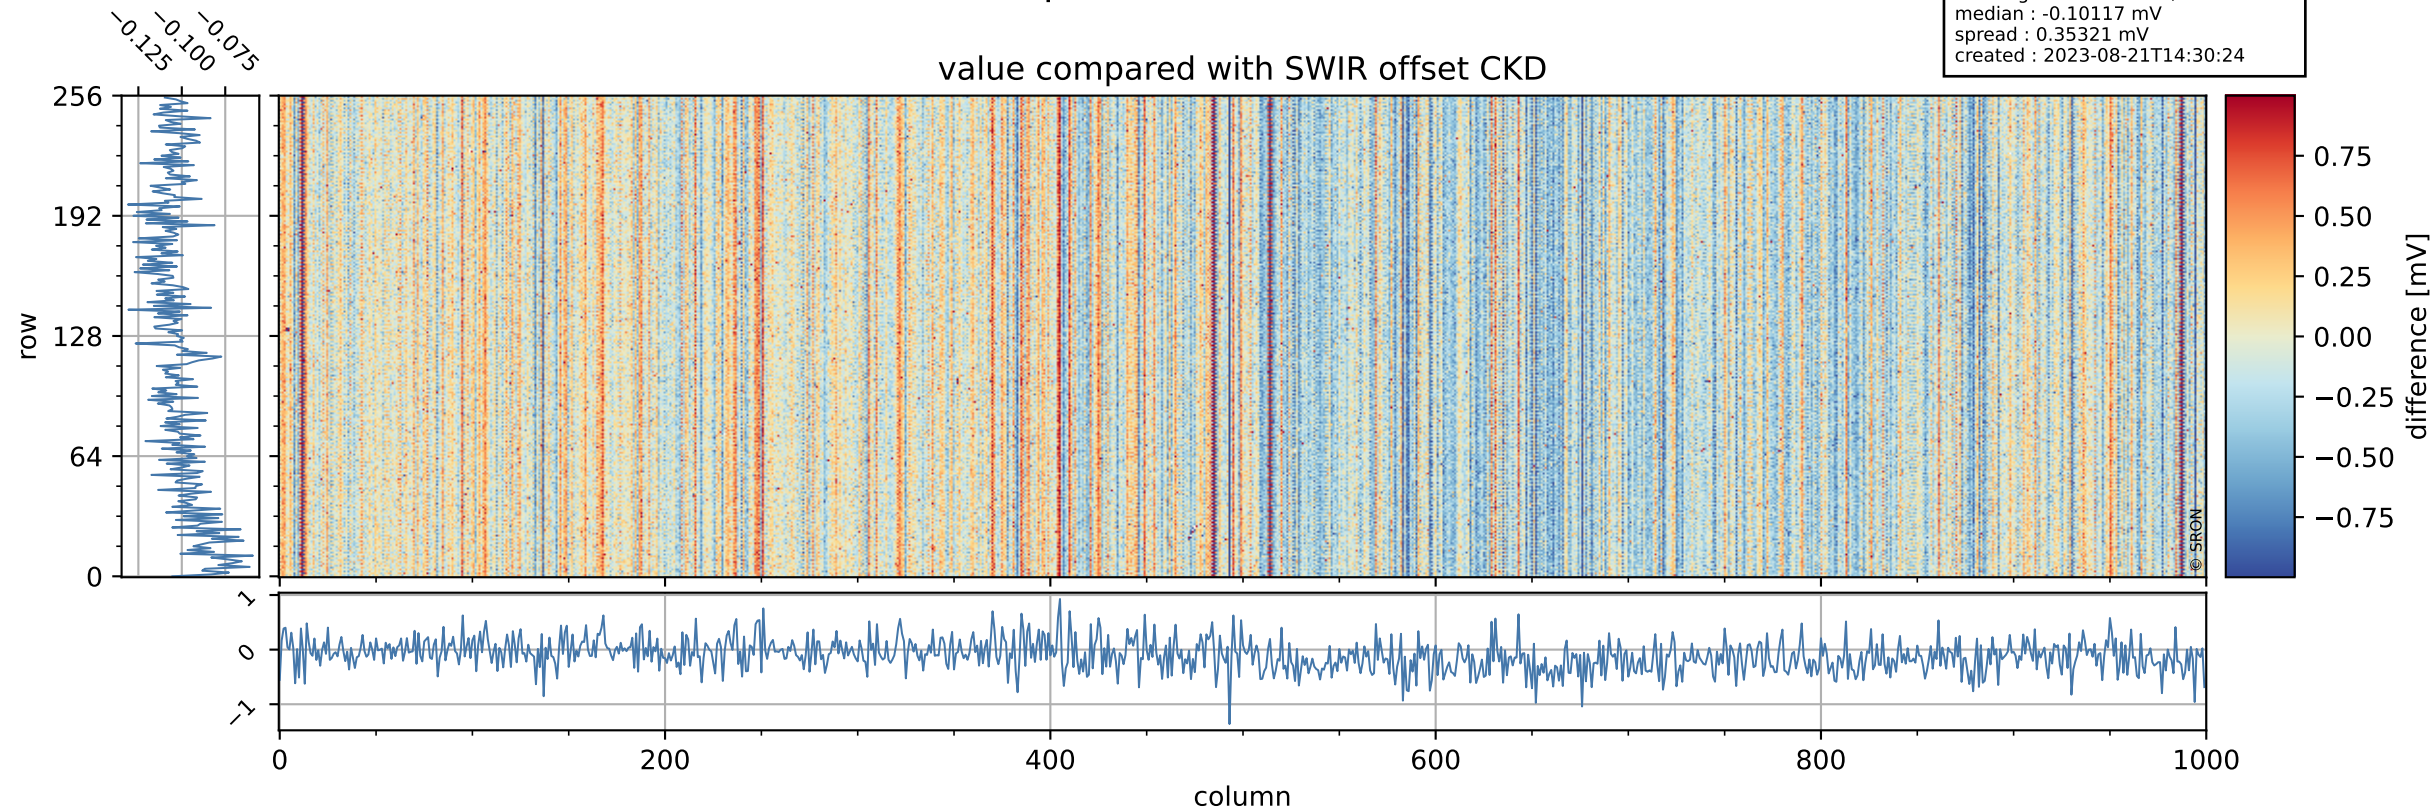

Tropomi SWIR offset (official)

orbits : 20 in [9802, 9847]
coverage : 2019-09-04 / 2019-09-07
median : 0.52592 V
spread : 0.035915 V
created : 2023-08-21T14:30:24

value detector map

Tropomi SWIR offset (official)

orbits : 20 in [9802, 9847]
coverage : 2019-09-04 / 2019-09-07
median : 31.33 μV
spread : 15.467 μV
created : 2023-08-21T14:30:24

Tropomi SWIR offset (official)

value compared with SWIR offset CKD

orbits : 20 in [9802, 9847]
coverage : 2019-09-04 / 2019-09-07
median : -0.10117 mV
spread : 0.35321 mV
created : 2023-08-21T14:30:24

Tropomi SWIR offset (official) ground-tracks of Sentinel-5P

orbits : 20 in [9802, 9847]
coverage : 2019-09-04 / 2019-09-07
created : 2023-08-21T14:30:25

Tropomi SWIR offset (official)

orbits : [2827, 9847]
coverage : 2018-04-30 / 2019-09-07
created : 2023-08-21T14:30:25

trend of detector median & temperatures