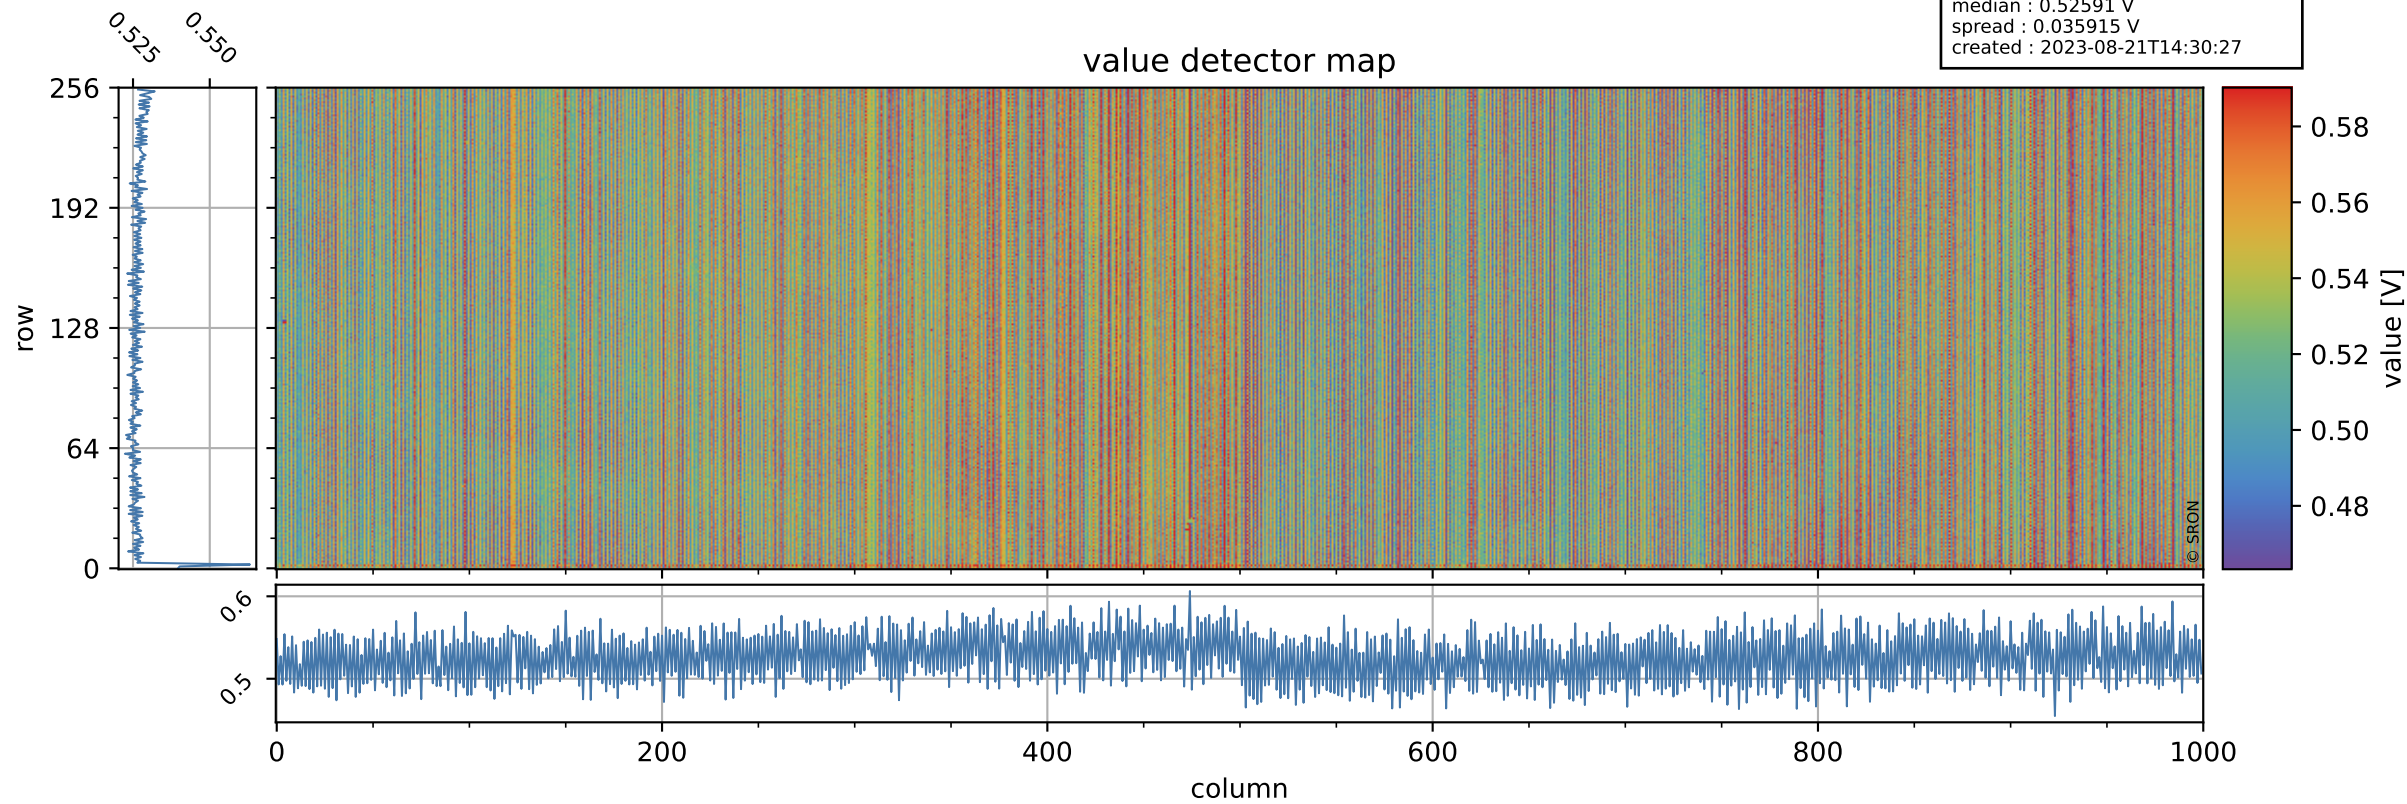

Tropomi SWIR offset (official)

orbits : 19 in [9817, 9862]
coverage : 2019-09-05 / 2019-09-08
median : 0.52591 V
spread : 0.035915 V
created : 2023-08-21T14:30:27

value detector map

Tropomi SWIR offset (official)

orbits : 19 in [9817, 9862]
coverage : 2019-09-05 / 2019-09-08
median : 31.462 μV
spread : 15.426 μV
created : 2023-08-21T14:30:27

Tropomi SWIR offset (official)

orbits : 19 in [9817, 9862]
coverage : 2019-09-05 / 2019-09-08
median : -0.10922 mV
spread : 0.35444 mV
created : 2023-08-21T14:30:28

value compared with SWIR offset CKD

Tropomi SWIR offset (official) ground-tracks of Sentinel-5P

orbits : 19 in [9817, 9862]
coverage : 2019-09-05 / 2019-09-08
created : 2023-08-21T14:30:28

Tropomi SWIR offset (official)

orbits : [2827, 9862]
coverage : 2018-04-30 / 2019-09-08
created : 2023-08-21T14:30:29

trend of detector median & temperatures