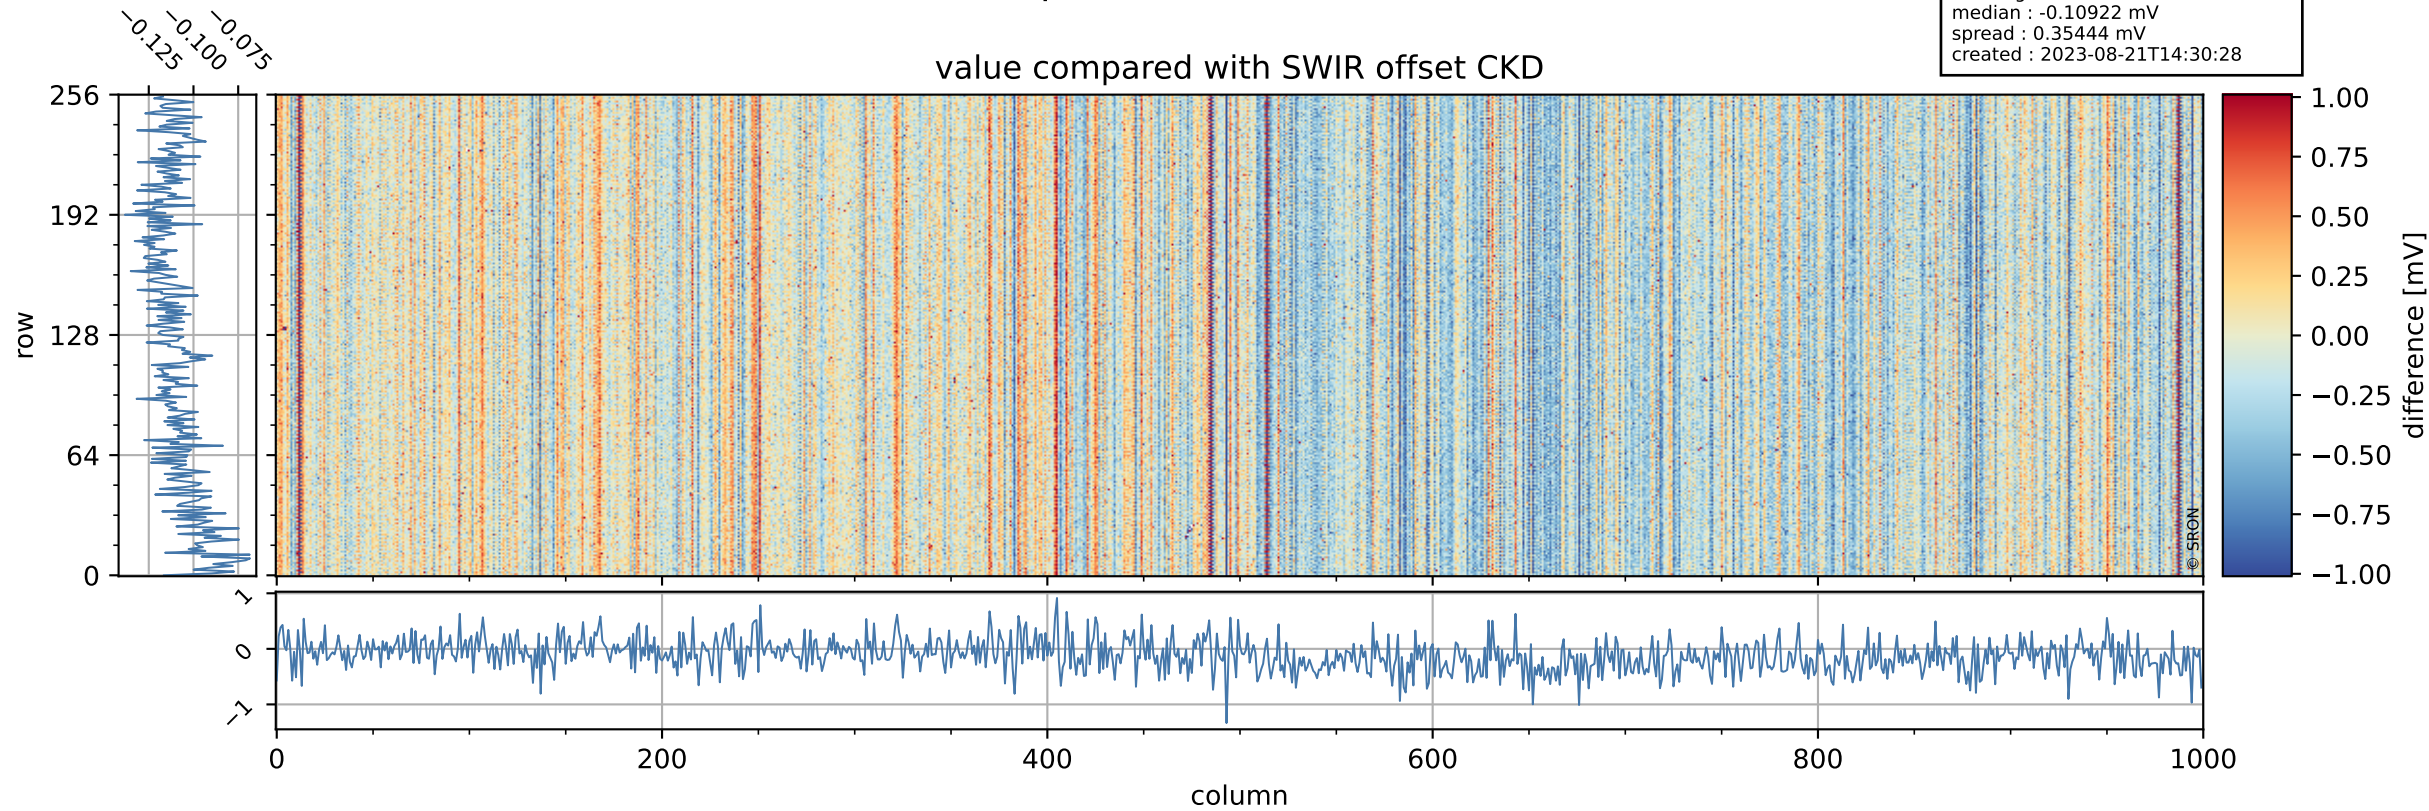

Tropomi SWIR offset (official)

orbits : 19 in [9817, 9862]
coverage : 2019-09-05 / 2019-09-08
median : 0.52591 V
spread : 0.035915 V
created : 2023-08-21T14:30:27

value detector map

Tropomi SWIR offset (official)

orbits : 19 in [9817, 9862]
coverage : 2019-09-05 / 2019-09-08
median : 31.462 μV
spread : 15.426 μV
created : 2023-08-21T14:30:27

Tropomi SWIR offset (official)

orbits : 19 in [9817, 9862]
coverage : 2019-09-05 / 2019-09-08
median : -0.10922 mV
spread : 0.35444 mV
created : 2023-08-21T14:30:28

value compared with SWIR offset CKD

Tropomi SWIR offset (official) ground-tracks of Sentinel-5P

orbits : 19 in [9817, 9862]
coverage : 2019-09-05 / 2019-09-08
created : 2023-08-21T14:30:28

Tropomi SWIR offset (official)

orbits : [2827, 9862]
coverage : 2018-04-30 / 2019-09-08
created : 2023-08-21T14:30:29

trend of detector median & temperatures