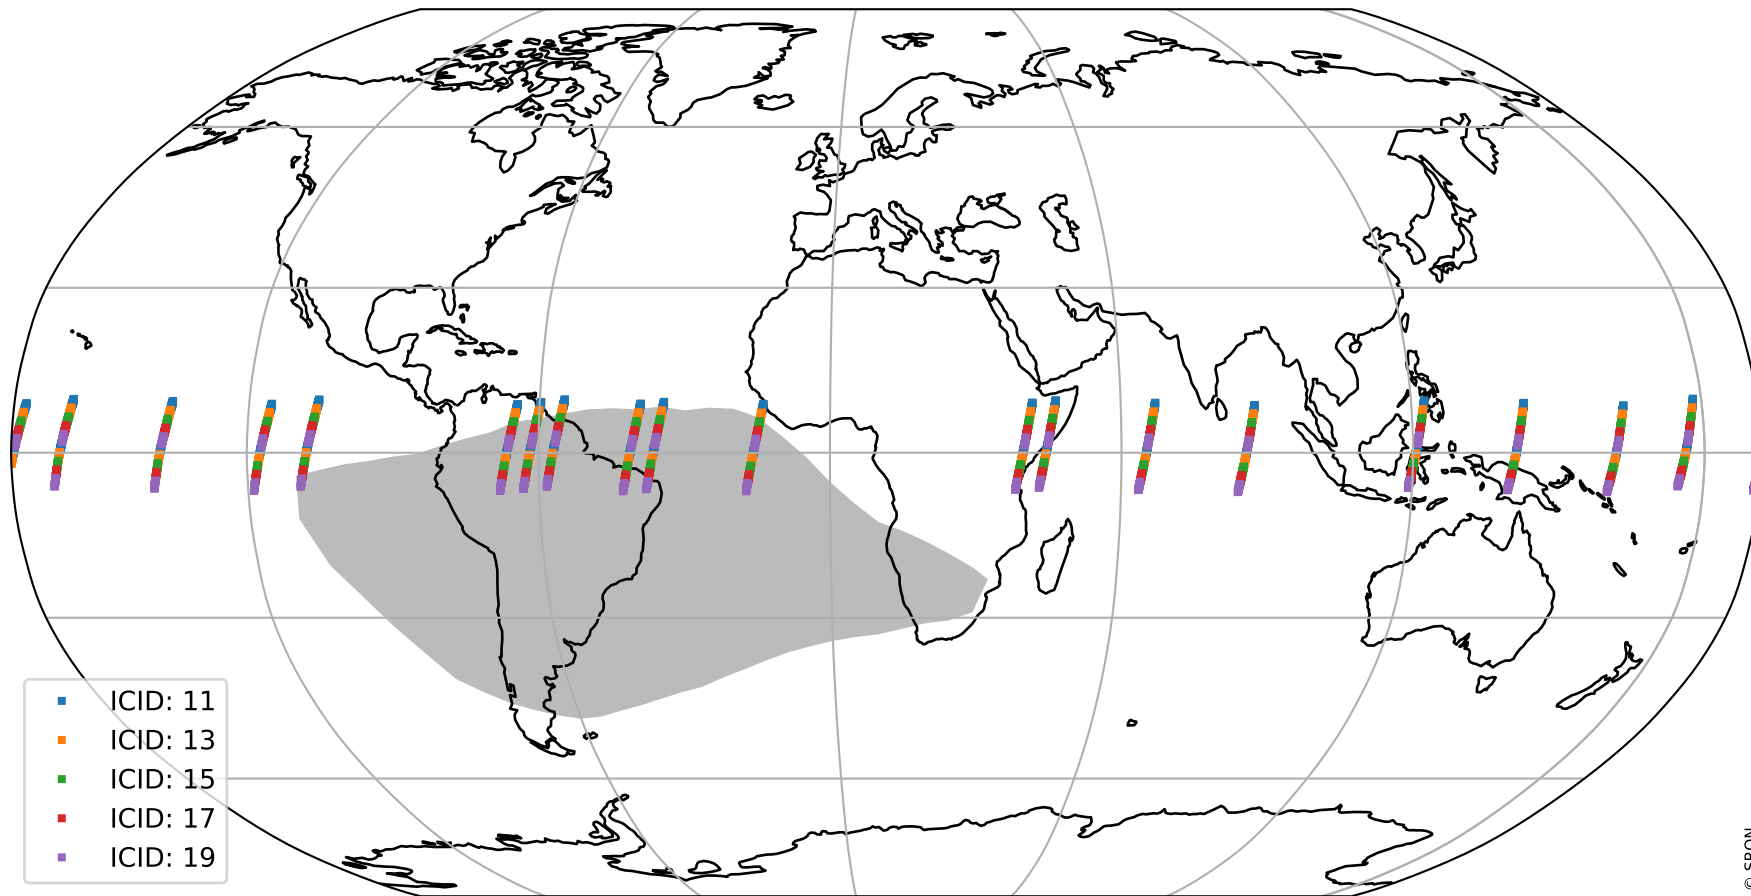

Tropomi SWIR offset (official)

orbits : 19 in [9817, 9862]
coverage : 2019-09-05 / 2019-09-08
median : 0.52591 V
spread : 0.035915 V
created : 2023-08-21T14:30:27

value detector map

Tropomi SWIR offset (official)

orbits : 19 in [9817, 9862]
coverage : 2019-09-05 / 2019-09-08
median : 31.462 μV
spread : 15.426 μV
created : 2023-08-21T14:30:27

Tropomi SWIR offset (official)

orbits : 19 in [9817, 9862]
coverage : 2019-09-05 / 2019-09-08
median : -0.10922 mV
spread : 0.35444 mV
created : 2023-08-21T14:30:28

value compared with SWIR offset CKD

Tropomi SWIR offset (official) ground-tracks of Sentinel-5P

orbits : 19 in [9817, 9862]
coverage : 2019-09-05 / 2019-09-08
created : 2023-08-21T14:30:28

Tropomi SWIR offset (official)

orbits : [2827, 9862]
coverage : 2018-04-30 / 2019-09-08
created : 2023-08-21T14:30:29

trend of detector median & temperatures