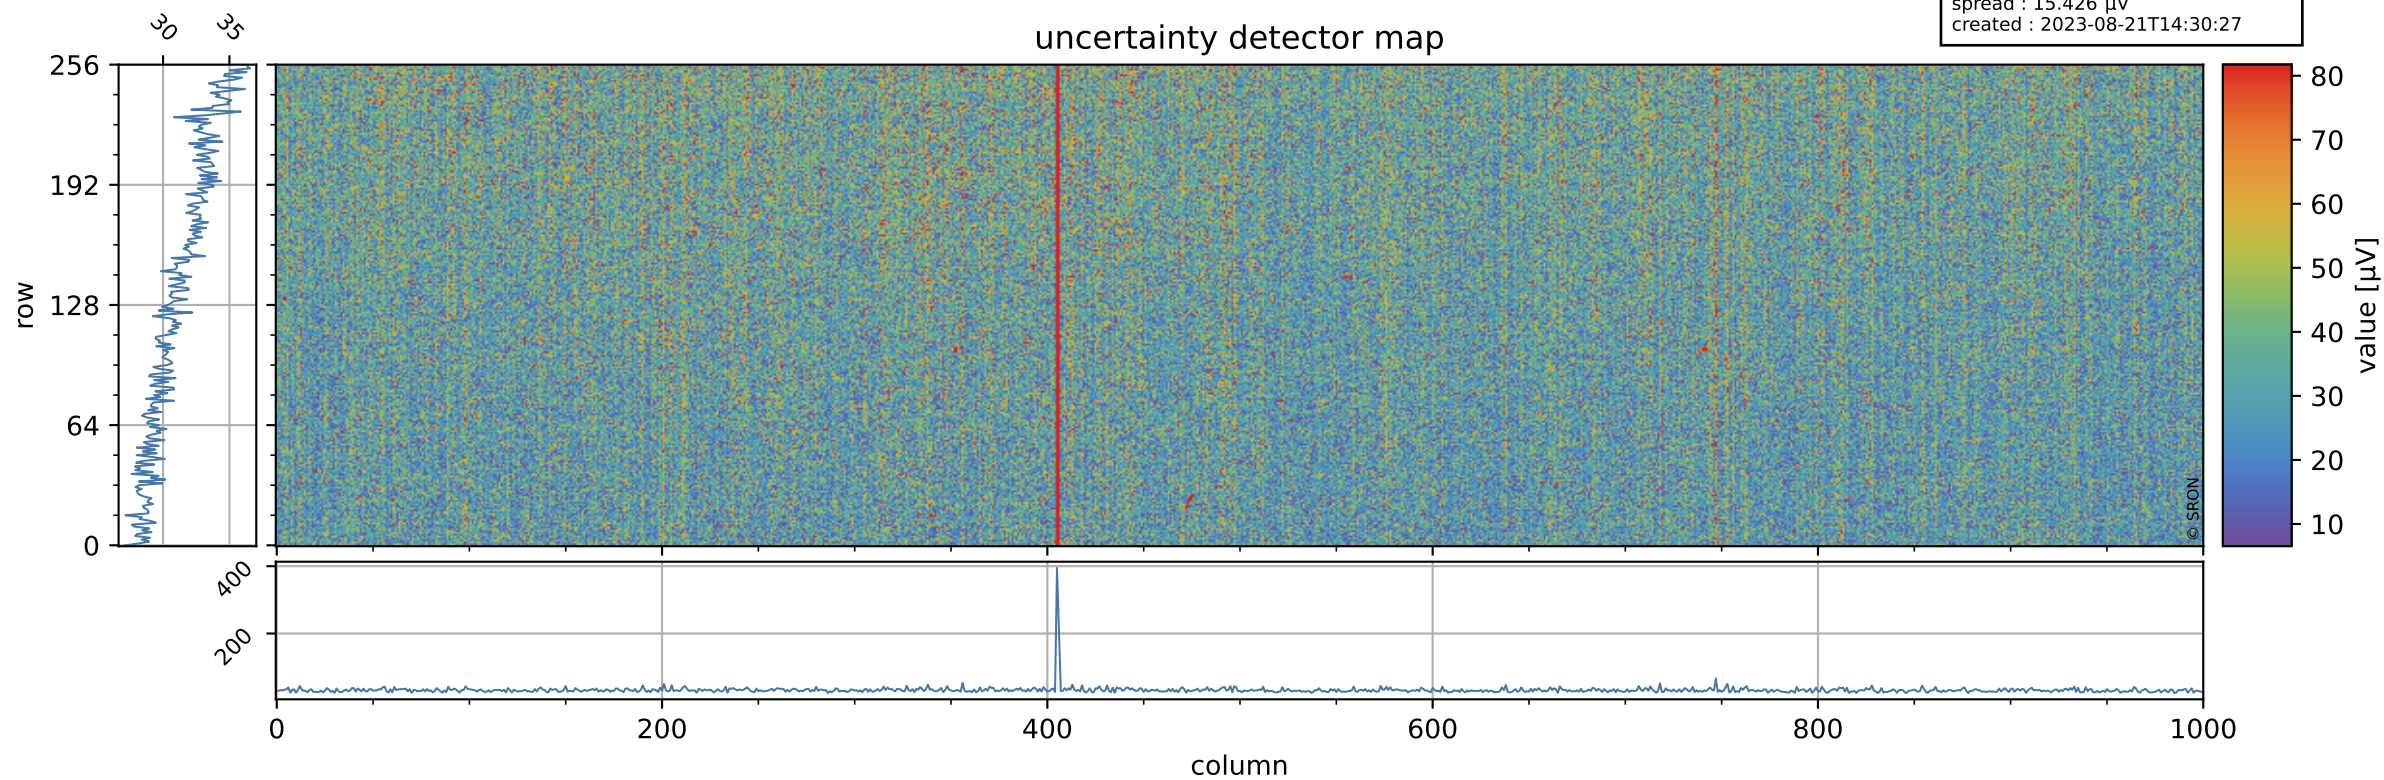

Tropomi SWIR offset (official)

orbits : 19 in [9817, 9862]
coverage : 2019-09-05 / 2019-09-08
median : 0.52591 V
spread : 0.035915 V
created : 2023-08-21T14:30:27

value detector map

Tropomi SWIR offset (official)

orbits : 19 in [9817, 9862]
coverage : 2019-09-05 / 2019-09-08
median : 31.462 μV
spread : 15.426 μV
created : 2023-08-21T14:30:27

Tropomi SWIR offset (official)

orbits : 19 in [9817, 9862]
coverage : 2019-09-05 / 2019-09-08
median : -0.10922 mV
spread : 0.35444 mV
created : 2023-08-21T14:30:28

value compared with SWIR offset CKD

Tropomi SWIR offset (official) ground-tracks of Sentinel-5P

orbits : 19 in [9817, 9862]
coverage : 2019-09-05 / 2019-09-08
created : 2023-08-21T14:30:28

Tropomi SWIR offset (official)

orbits : [2827, 9862]
coverage : 2018-04-30 / 2019-09-08
created : 2023-08-21T14:30:29

trend of detector median & temperatures