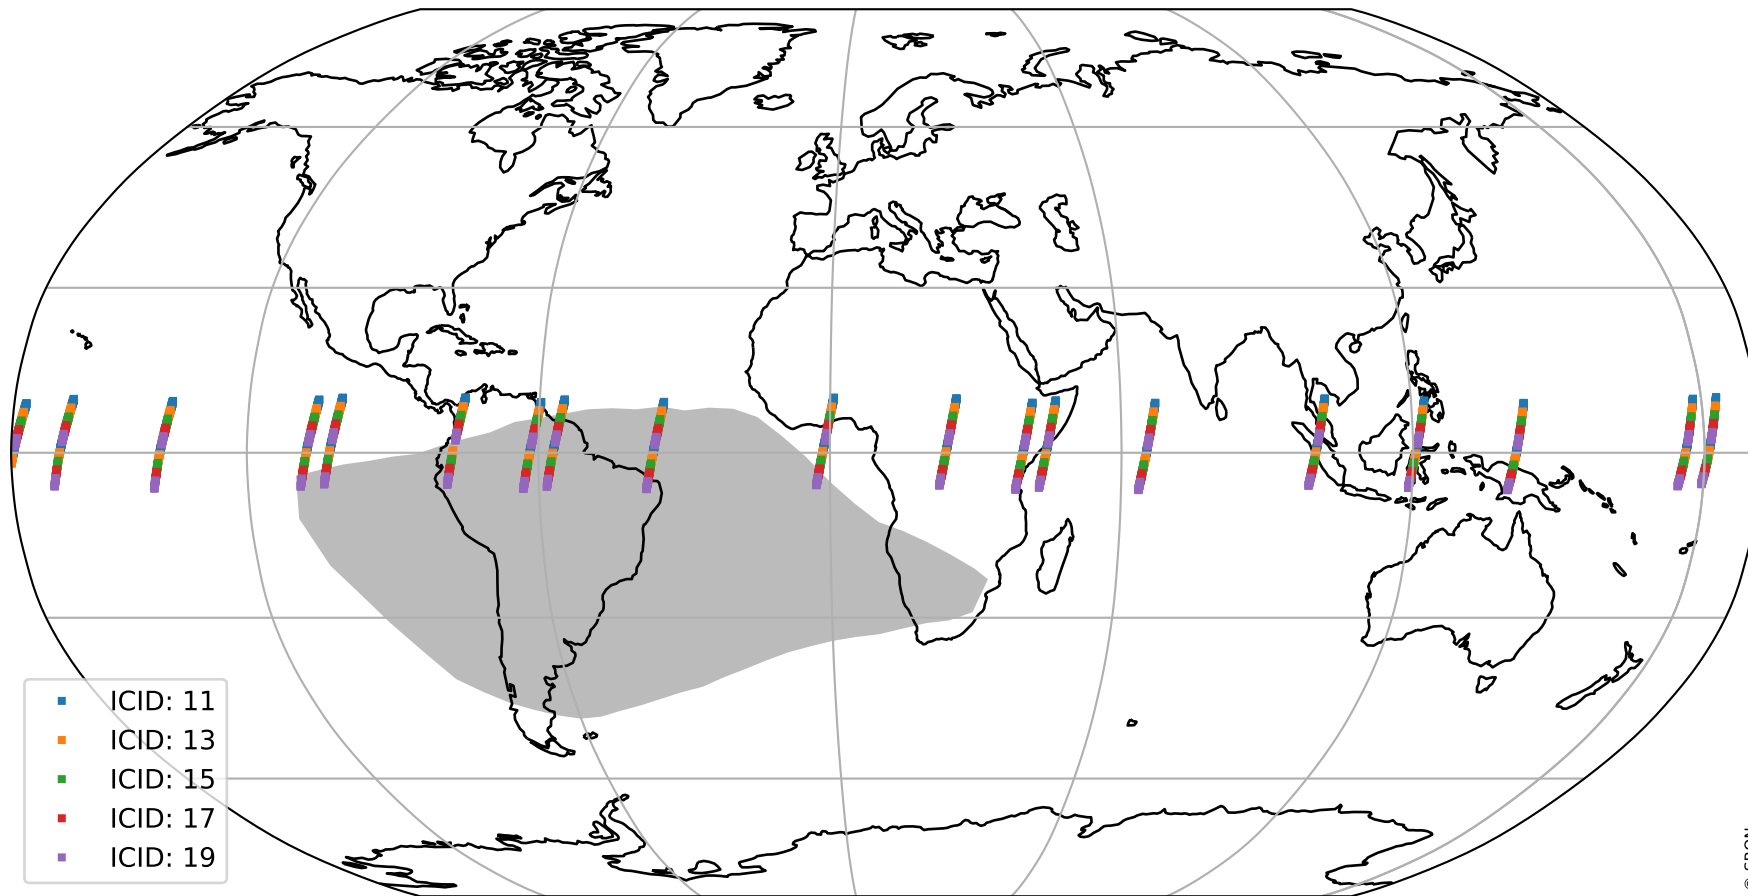

# Tropomi SWIR offset (official)

orbits : 19 in [9832, 9877]  
coverage : 2019-09-06 / 2019-09-09  
median : 29.459  $\mu\text{V}$   
spread : 14.785  $\mu\text{V}$   
created : 2023-08-21T14:30:30

# Tropomi SWIR offset (official)

value compared with SWIR offset CKD

orbits : 19 in [9832, 9877]  
coverage : 2019-09-06 / 2019-09-09  
median : -0.11808 mV  
spread : 0.3584 mV  
created : 2023-08-21T14:30:30

# Tropomi SWIR offset (official) ground-tracks of Sentinel-5P

orbits : 19 in [9832, 9877]  
coverage : 2019-09-06 / 2019-09-09  
created : 2023-08-21T14:30:31

# Tropomi SWIR offset (official)

orbits : [2827, 9877]  
coverage : 2018-04-30 / 2019-09-09  
created : 2023-08-21T14:30:31