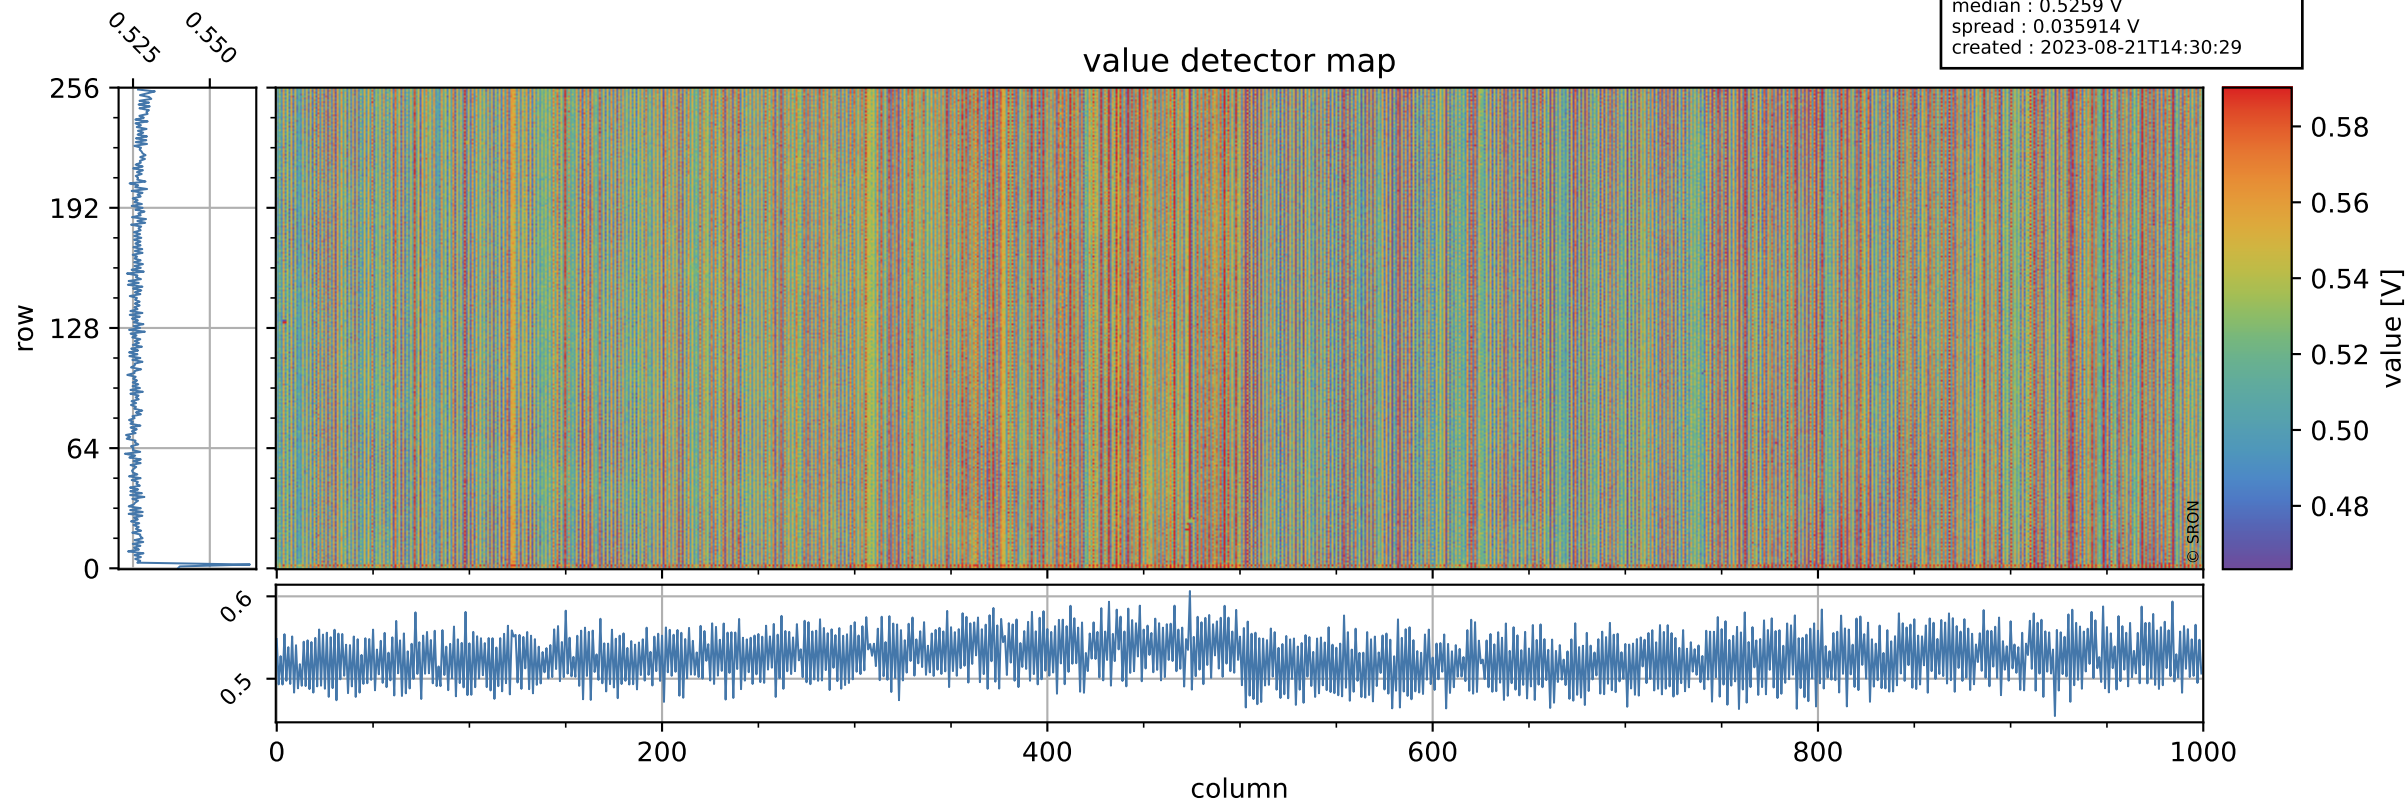

# Tropomi SWIR offset (official)

orbits : 19 in [9832, 9877]  
coverage : 2019-09-06 / 2019-09-09  
median : 0.5259 V  
spread : 0.035914 V  
created : 2023-08-21T14:30:29

## value detector map

# Tropomi SWIR offset (official)

orbits : 19 in [9832, 9877]  
coverage : 2019-09-06 / 2019-09-09  
median : 29.459  $\mu\text{V}$   
spread : 14.785  $\mu\text{V}$   
created : 2023-08-21T14:30:30

# Tropomi SWIR offset (official) ground-tracks of Sentinel-5P

orbits : 19 in [9832, 9877]  
coverage : 2019-09-06 / 2019-09-09  
created : 2023-08-21T14:30:31