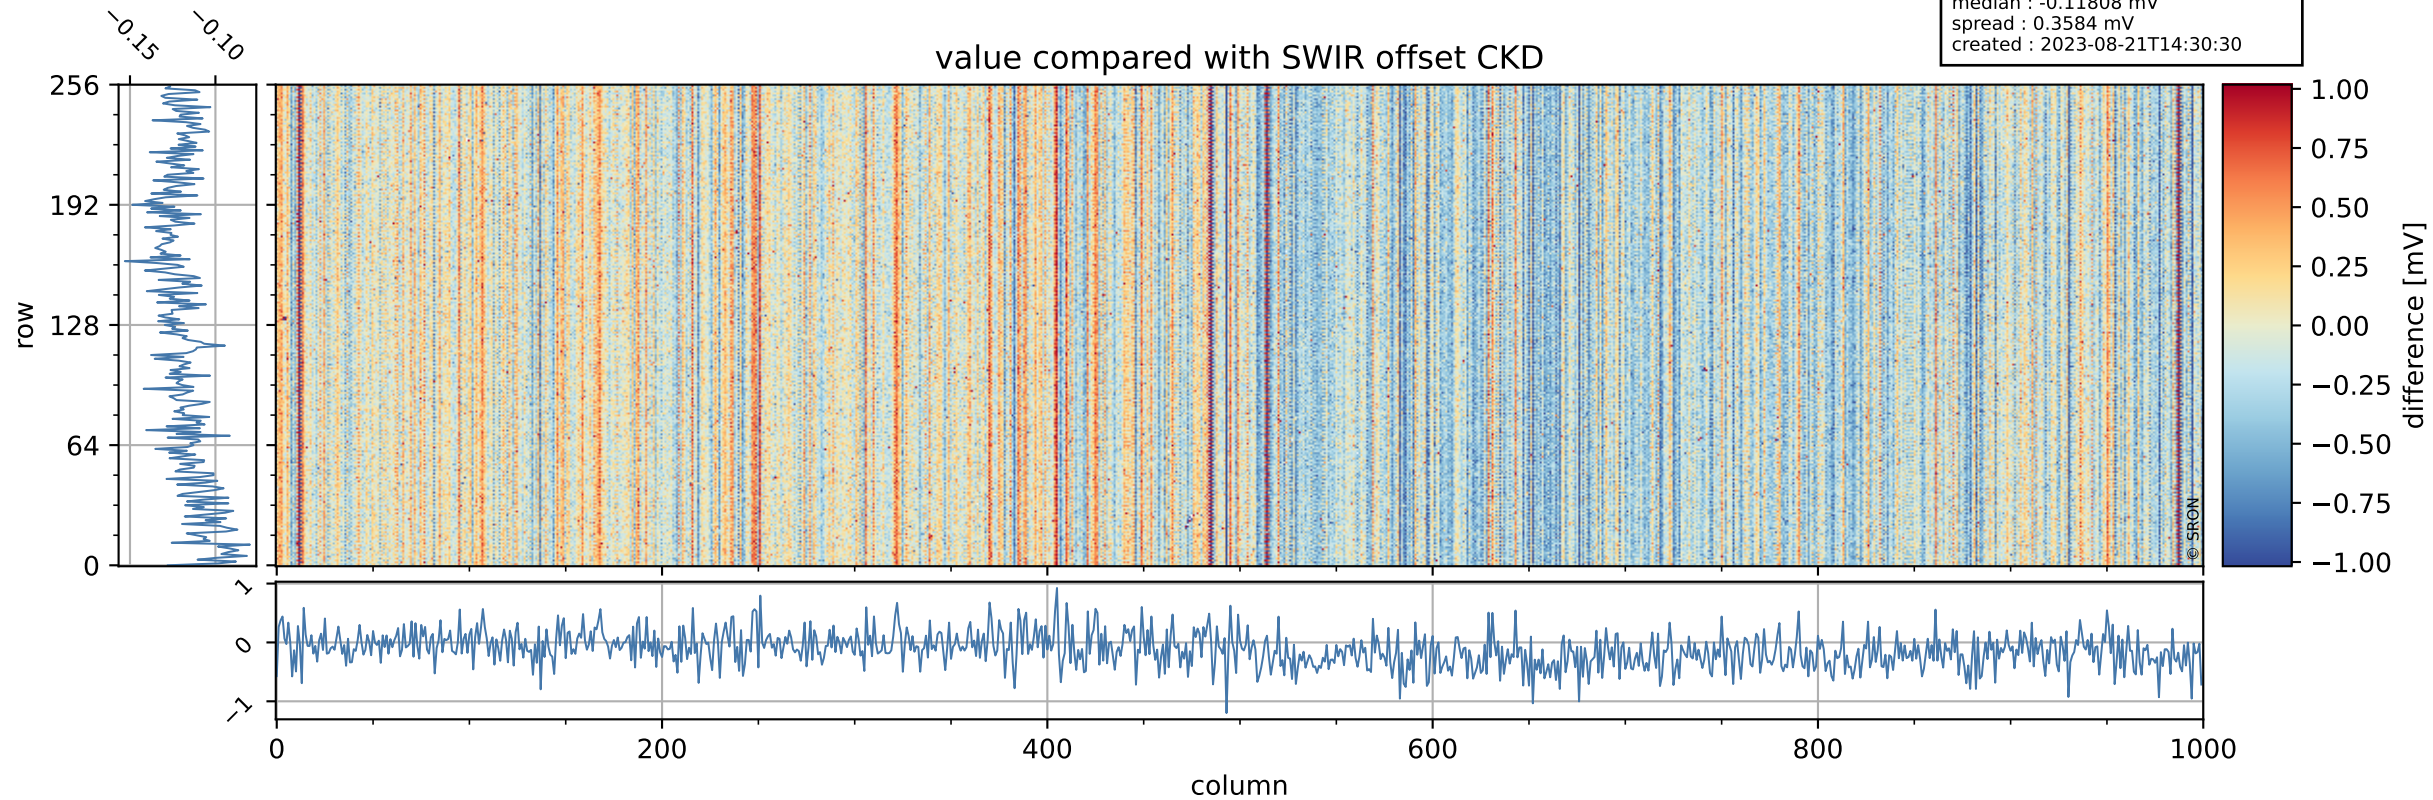

## value detector map

# Tropomi SWIR offset (official)

orbits : 19 in [9832, 9877]  
coverage : 2019-09-06 / 2019-09-09  
median : 29.459  $\mu\text{V}$   
spread : 14.785  $\mu\text{V}$   
created : 2023-08-21T14:30:30

# Tropomi SWIR offset (official) ground-tracks of Sentinel-5P

orbits : 19 in [9832, 9877]  
coverage : 2019-09-06 / 2019-09-09  
created : 2023-08-21T14:30:31

# Tropomi SWIR offset (official)

orbits : [2827, 9877]  
coverage : 2018-04-30 / 2019-09-09  
created : 2023-08-21T14:30:31