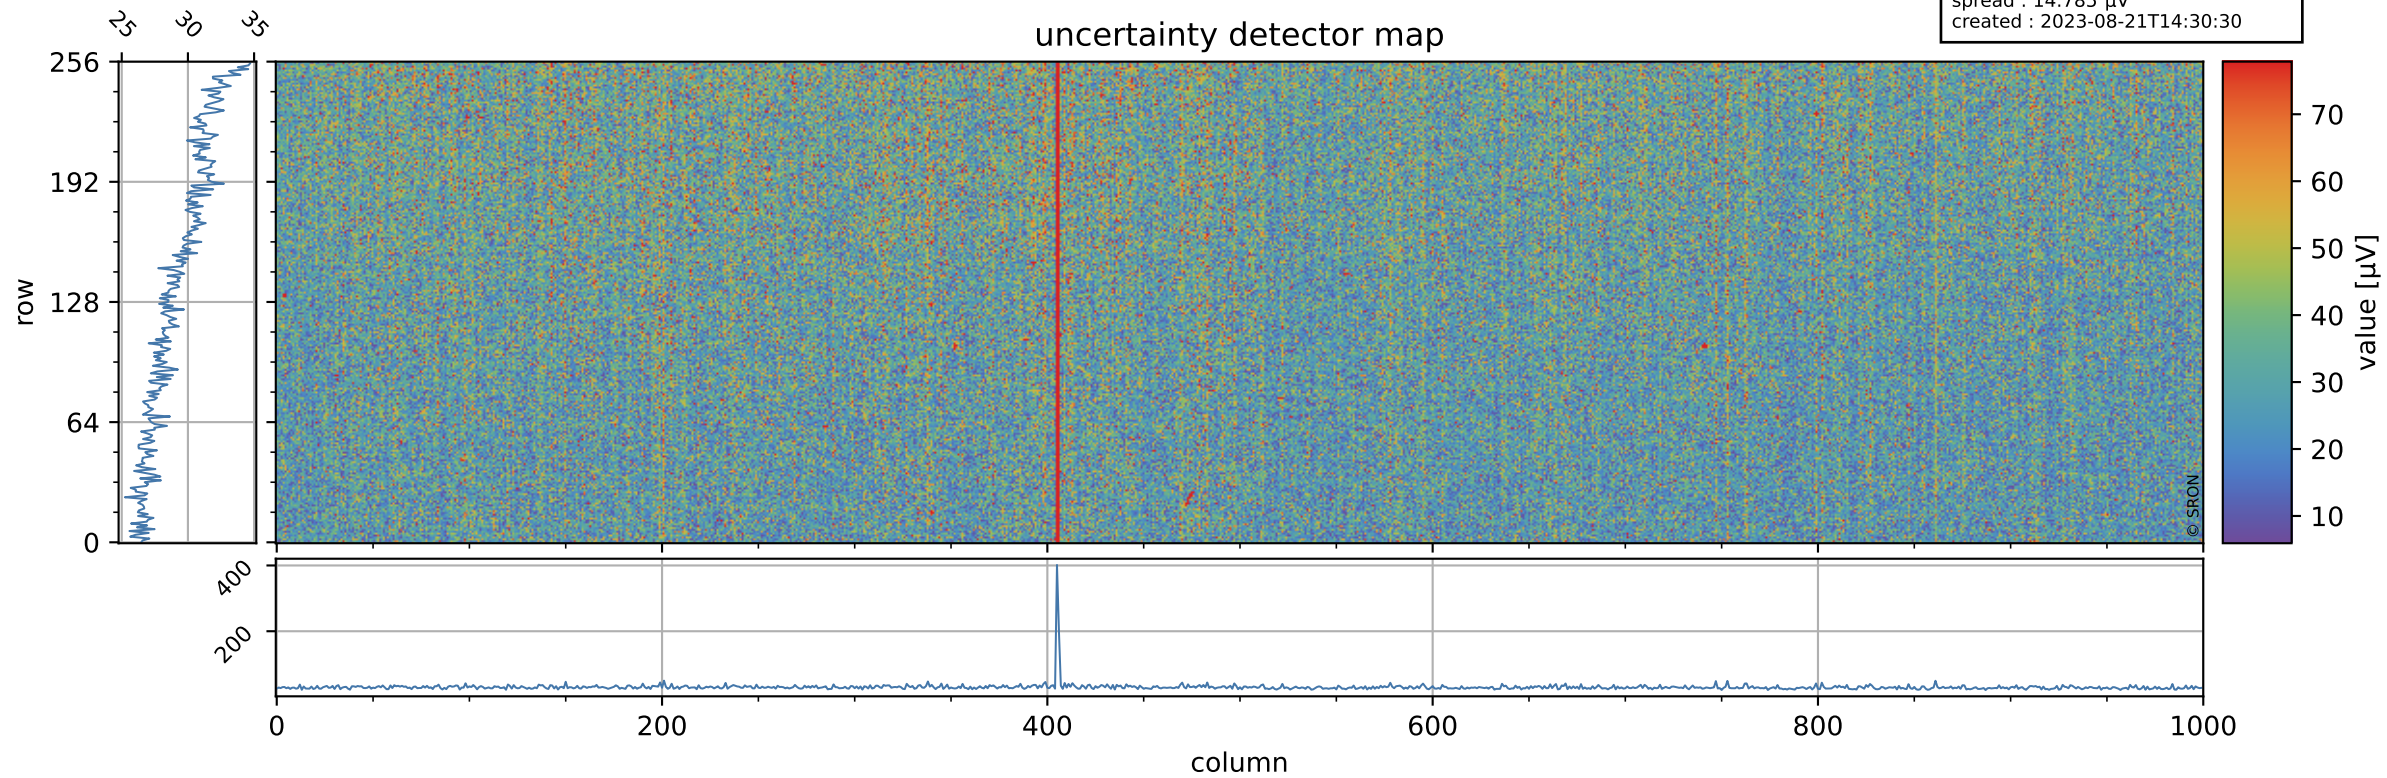

# Tropomi SWIR offset (official)

orbits : 19 in [9832, 9877]  
coverage : 2019-09-06 / 2019-09-09  
median : 0.5259 V  
spread : 0.035914 V  
created : 2023-08-21T14:30:29

## value detector map

# Tropomi SWIR offset (official)

orbits : 19 in [9832, 9877]  
coverage : 2019-09-06 / 2019-09-09  
median : 29.459  $\mu\text{V}$   
spread : 14.785  $\mu\text{V}$   
created : 2023-08-21T14:30:30

# Tropomi SWIR offset (official) ground-tracks of Sentinel-5P

orbits : 19 in [9832, 9877]  
coverage : 2019-09-06 / 2019-09-09  
created : 2023-08-21T14:30:31