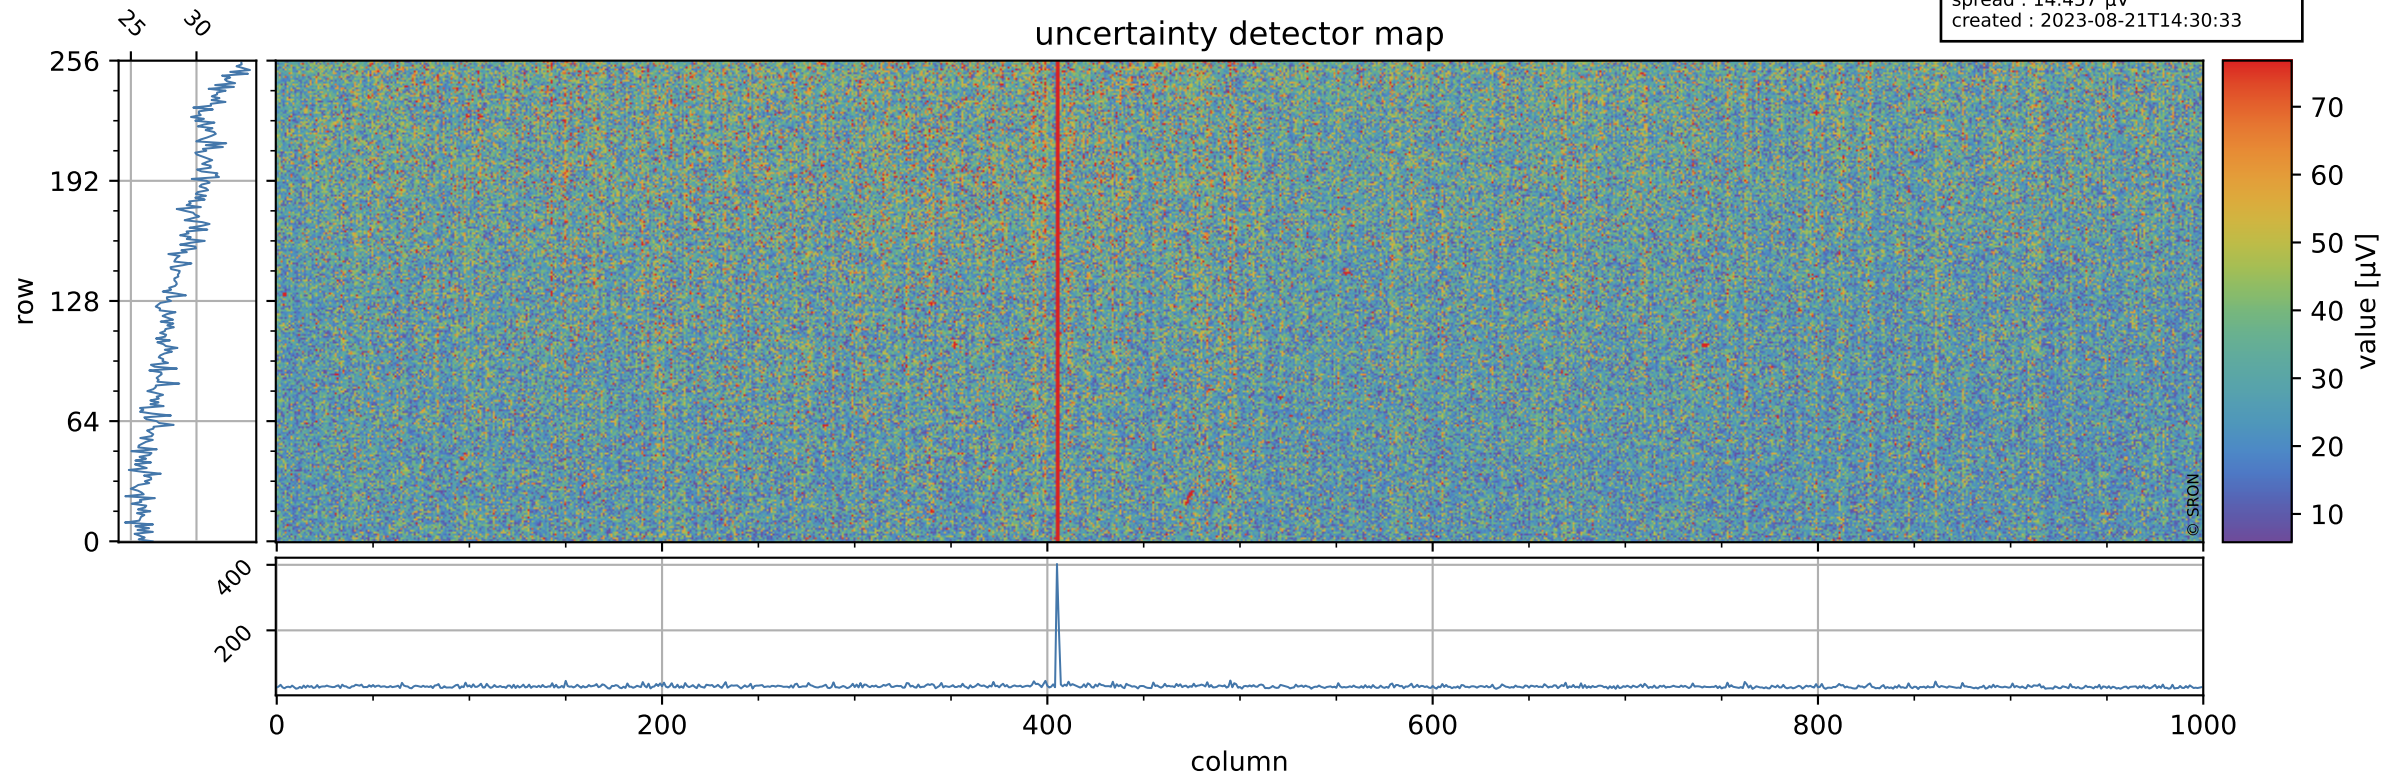

Tropomi SWIR offset (official)

orbits : 18 in [9847, 9892]
coverage : 2019-09-07 / 2019-09-10
median : 0.52589 V
spread : 0.035914 V
created : 2023-08-21T14:30:33

value detector map

Tropomi SWIR offset (official)

orbits : 18 in [9847, 9892]
coverage : 2019-09-07 / 2019-09-10
median : 28.809 μV
spread : 14.457 μV
created : 2023-08-21T14:30:33

Tropomi SWIR offset (official)

orbits : 18 in [9847, 9892]
coverage : 2019-09-07 / 2019-09-10
median : -0.12959 mV
spread : 0.35886 mV
created : 2023-08-21T14:30:33

value compared with SWIR offset CKD

Tropomi SWIR offset (official) ground-tracks of Sentinel-5P

orbits : 18 in [9847, 9892]
coverage : 2019-09-07 / 2019-09-10
created : 2023-08-21T14:30:34

Tropomi SWIR offset (official)

orbits : [2827, 9892]
coverage : 2018-04-30 / 2019-09-10
created : 2023-08-21T14:30:34

trend of detector median & temperatures