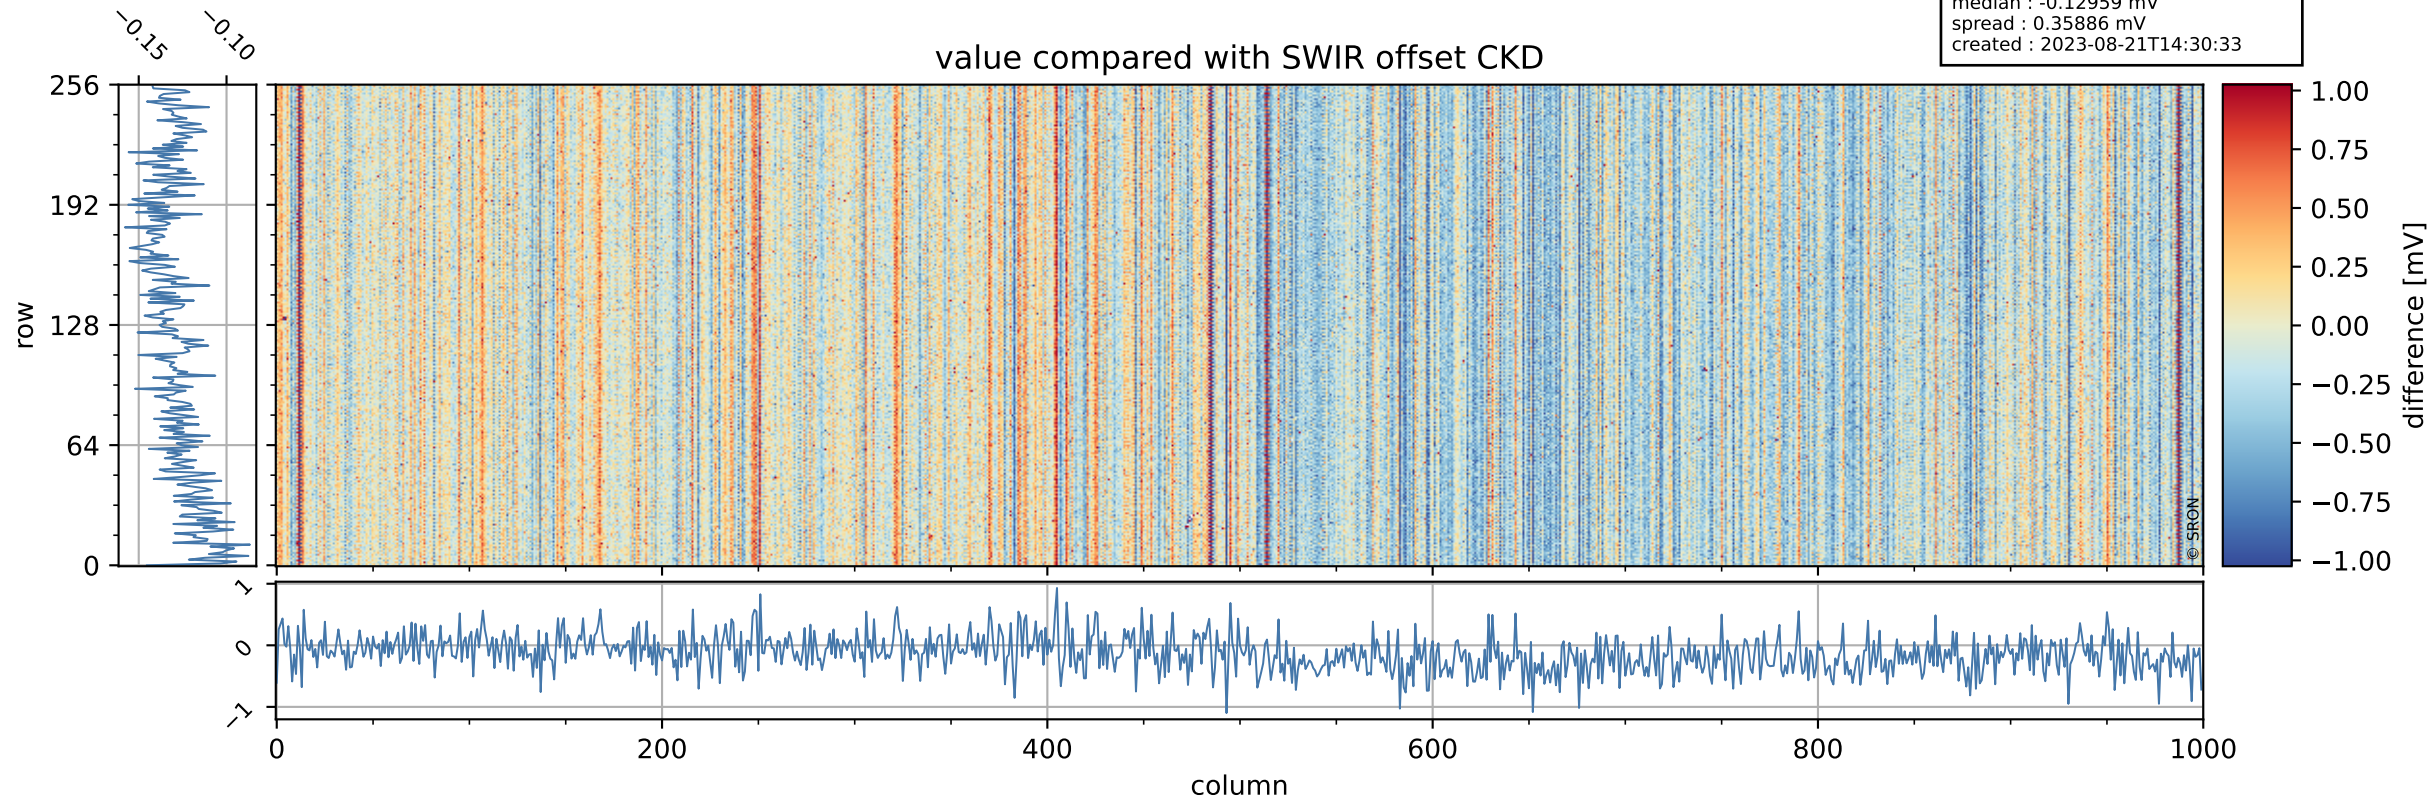

Tropomi SWIR offset (official)

orbits : 18 in [9847, 9892]
coverage : 2019-09-07 / 2019-09-10
median : 0.52589 V
spread : 0.035914 V
created : 2023-08-21T14:30:33

value detector map

Tropomi SWIR offset (official)

orbits : 18 in [9847, 9892]
coverage : 2019-09-07 / 2019-09-10
median : 28.809 μV
spread : 14.457 μV
created : 2023-08-21T14:30:33

Tropomi SWIR offset (official)

orbits : 18 in [9847, 9892]
coverage : 2019-09-07 / 2019-09-10
median : -0.12959 mV
spread : 0.35886 mV
created : 2023-08-21T14:30:33

value compared with SWIR offset CKD

Tropomi SWIR offset (official) ground-tracks of Sentinel-5P

orbits : 18 in [9847, 9892]
coverage : 2019-09-07 / 2019-09-10
created : 2023-08-21T14:30:34

Tropomi SWIR offset (official)

orbits : [2827, 9892]
coverage : 2018-04-30 / 2019-09-10
created : 2023-08-21T14:30:34

trend of detector median & temperatures