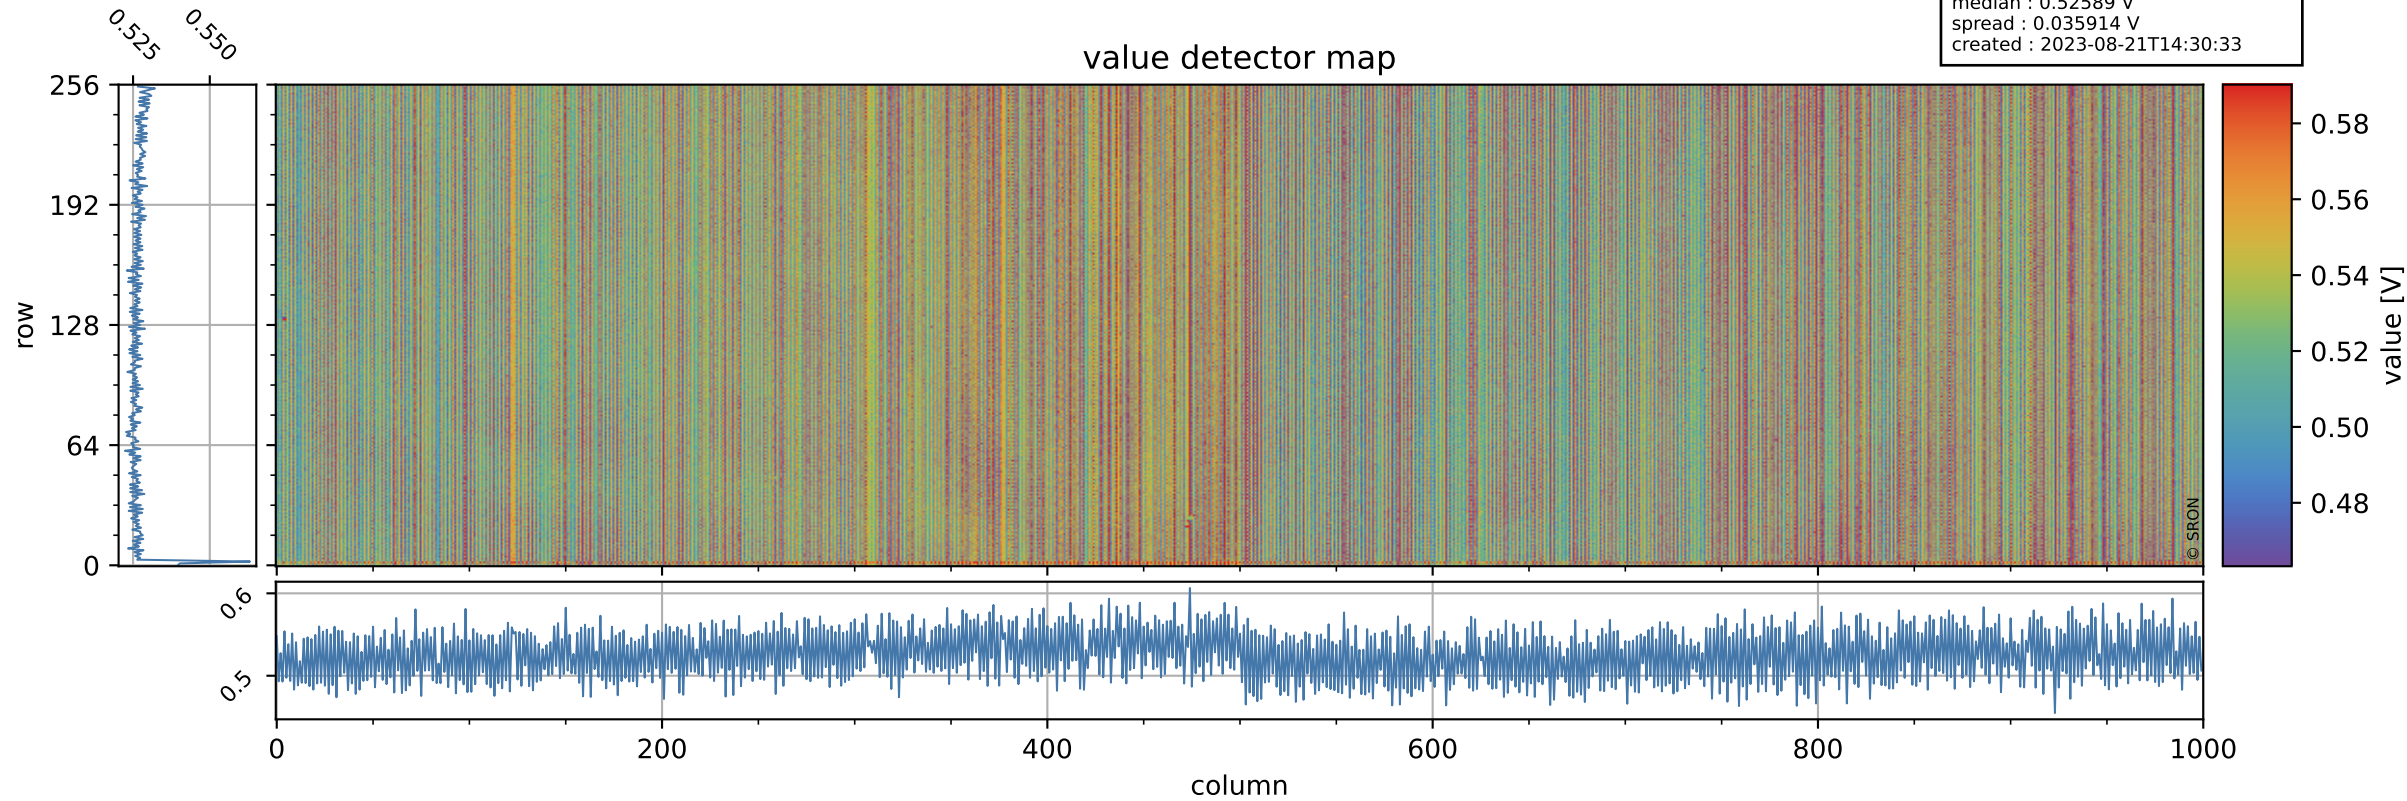

Tropomi SWIR offset (official)

orbits : 18 in [9847, 9892]
coverage : 2019-09-07 / 2019-09-10
median : 0.52589 V
spread : 0.035914 V
created : 2023-08-21T14:30:33

value detector map

Tropomi SWIR offset (official)

orbits : 18 in [9847, 9892]
coverage : 2019-09-07 / 2019-09-10
median : 28.809 μV
spread : 14.457 μV
created : 2023-08-21T14:30:33

Tropomi SWIR offset (official)

orbits : 18 in [9847, 9892]
coverage : 2019-09-07 / 2019-09-10
median : -0.12959 mV
spread : 0.35886 mV
created : 2023-08-21T14:30:33

value compared with SWIR offset CKD

Tropomi SWIR offset (official) ground-tracks of Sentinel-5P

orbits : 18 in [9847, 9892]
coverage : 2019-09-07 / 2019-09-10
created : 2023-08-21T14:30:34

Tropomi SWIR offset (official)

orbits : [2827, 9892]
coverage : 2018-04-30 / 2019-09-10
created : 2023-08-21T14:30:34

trend of detector median & temperatures