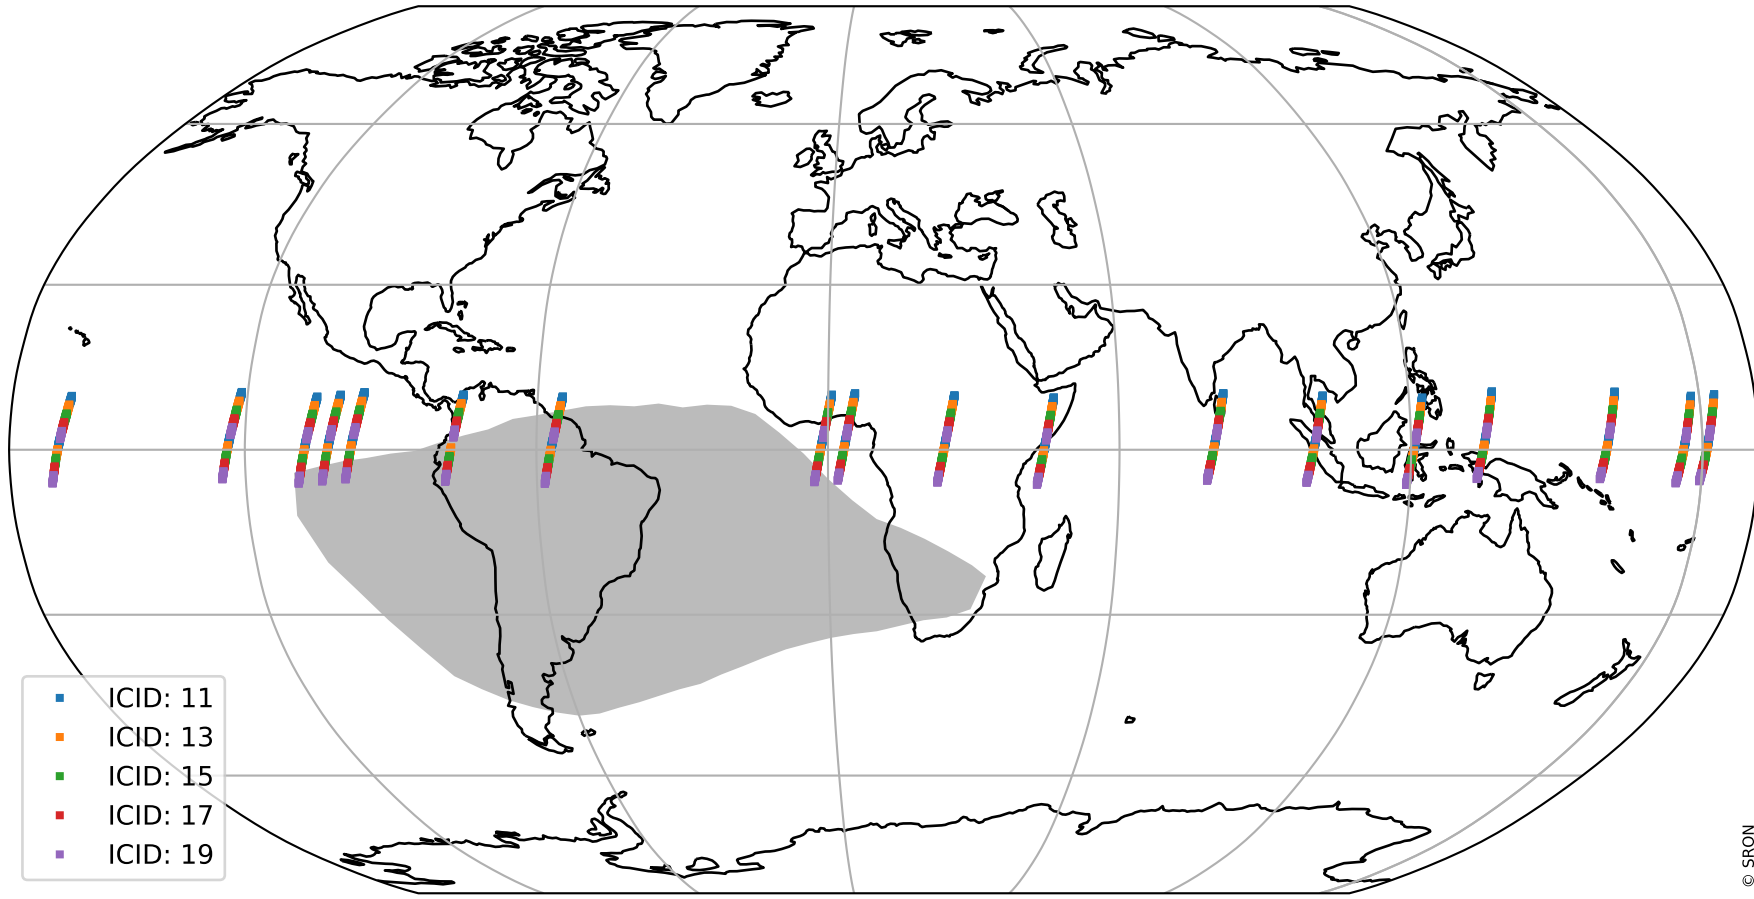

Tropomi SWIR offset (official)

orbits : 18 in [9847, 9892]
coverage : 2019-09-07 / 2019-09-10
median : 0.52589 V
spread : 0.035914 V
created : 2023-08-21T14:30:33

value detector map

Tropomi SWIR offset (official)

orbits : 18 in [9847, 9892]
coverage : 2019-09-07 / 2019-09-10
median : 28.809 μV
spread : 14.457 μV
created : 2023-08-21T14:30:33

Tropomi SWIR offset (official)

orbits : 18 in [9847, 9892]
coverage : 2019-09-07 / 2019-09-10
median : -0.12959 mV
spread : 0.35886 mV
created : 2023-08-21T14:30:33

value compared with SWIR offset CKD

Tropomi SWIR offset (official) ground-tracks of Sentinel-5P

orbits : 18 in [9847, 9892]
coverage : 2019-09-07 / 2019-09-10
created : 2023-08-21T14:30:34

Tropomi SWIR offset (official)

orbits : [2827, 9892]
coverage : 2018-04-30 / 2019-09-10
created : 2023-08-21T14:30:34

trend of detector median & temperatures