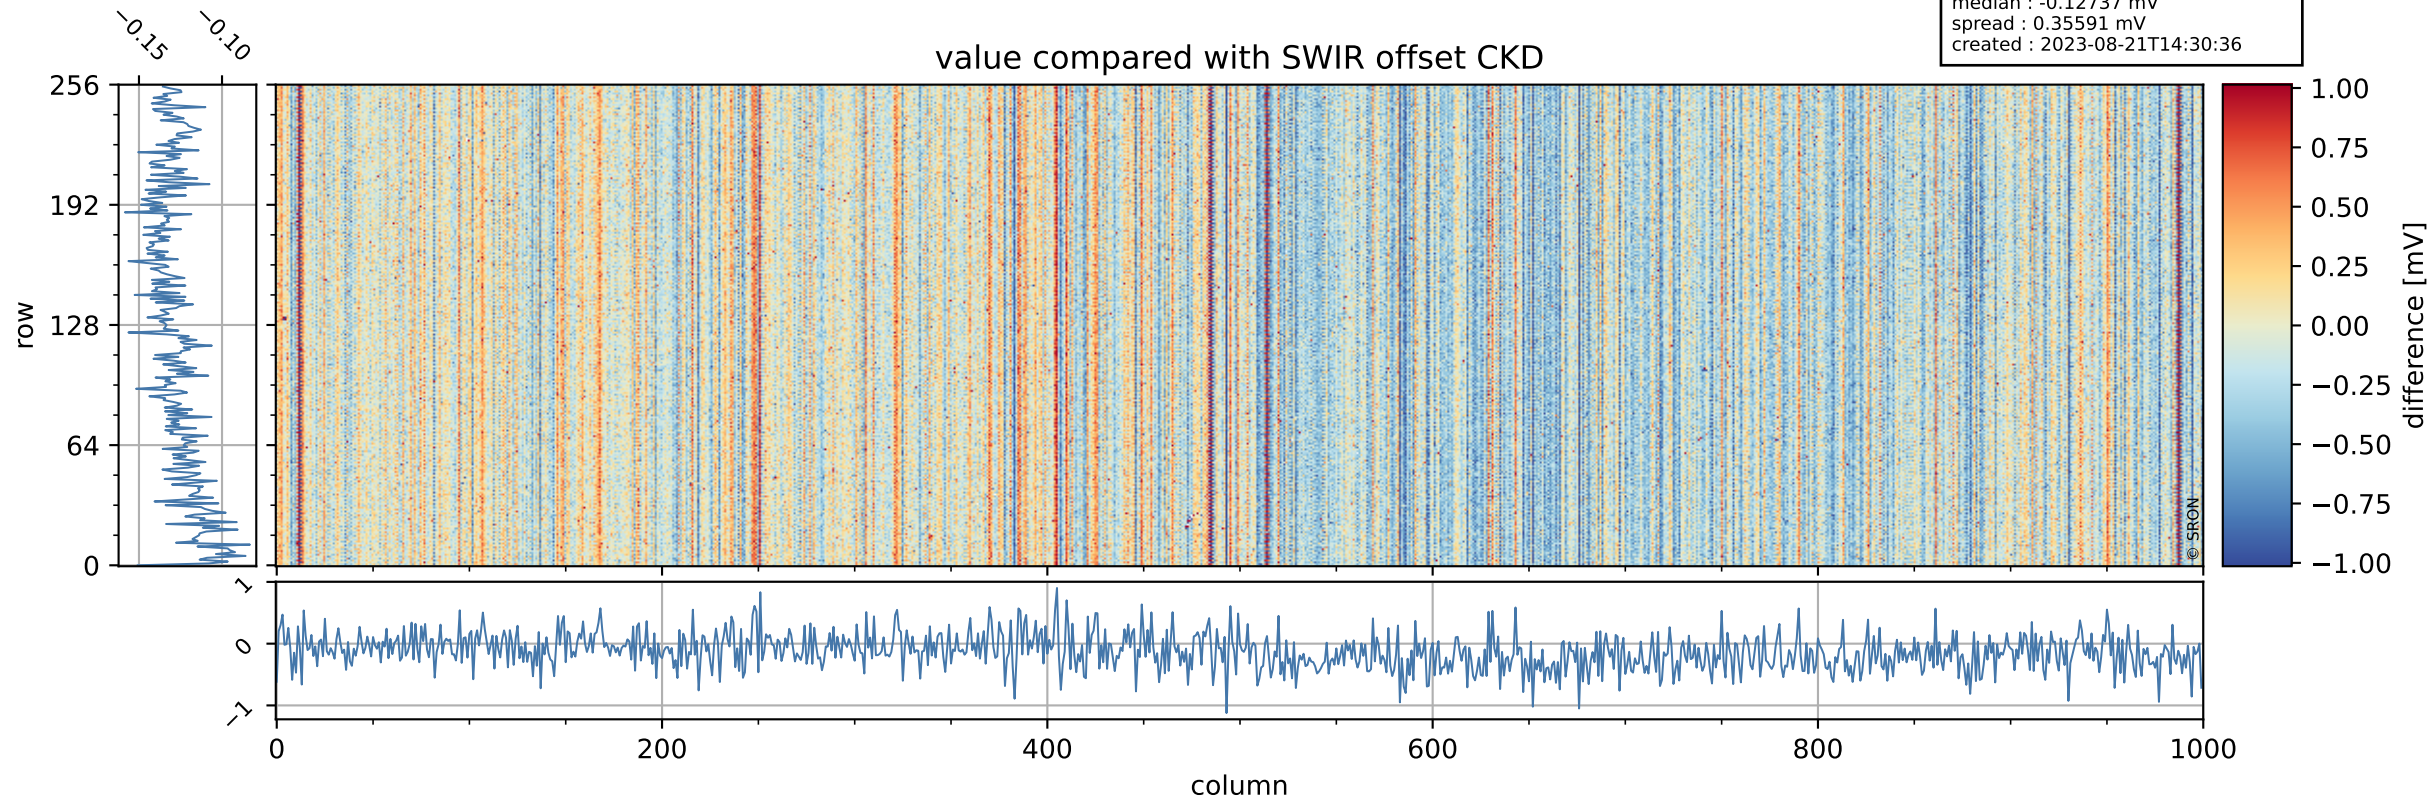

Tropomi SWIR offset (official)

orbits : 19 in [9862, 9907]
coverage : 2019-09-08 / 2019-09-11
median : 0.52589 V
spread : 0.035912 V
created : 2023-08-21T14:30:36

value detector map

Tropomi SWIR offset (official)

orbits : 19 in [9862, 9907]
coverage : 2019-09-08 / 2019-09-11
median : 29.469 μV
spread : 14.849 μV
created : 2023-08-21T14:30:36

Tropomi SWIR offset (official)

orbits : 19 in [9862, 9907]
coverage : 2019-09-08 / 2019-09-11
median : -0.12737 mV
spread : 0.35591 mV
created : 2023-08-21T14:30:36

value compared with SWIR offset CKD

Tropomi SWIR offset (official) ground-tracks of Sentinel-5P

orbits : 19 in [9862, 9907]
coverage : 2019-09-08 / 2019-09-11
created : 2023-08-21T14:30:37

Tropomi SWIR offset (official)

orbits : [2827, 9907]
coverage : 2018-04-30 / 2019-09-11
created : 2023-08-21T14:30:38

trend of detector median & temperatures