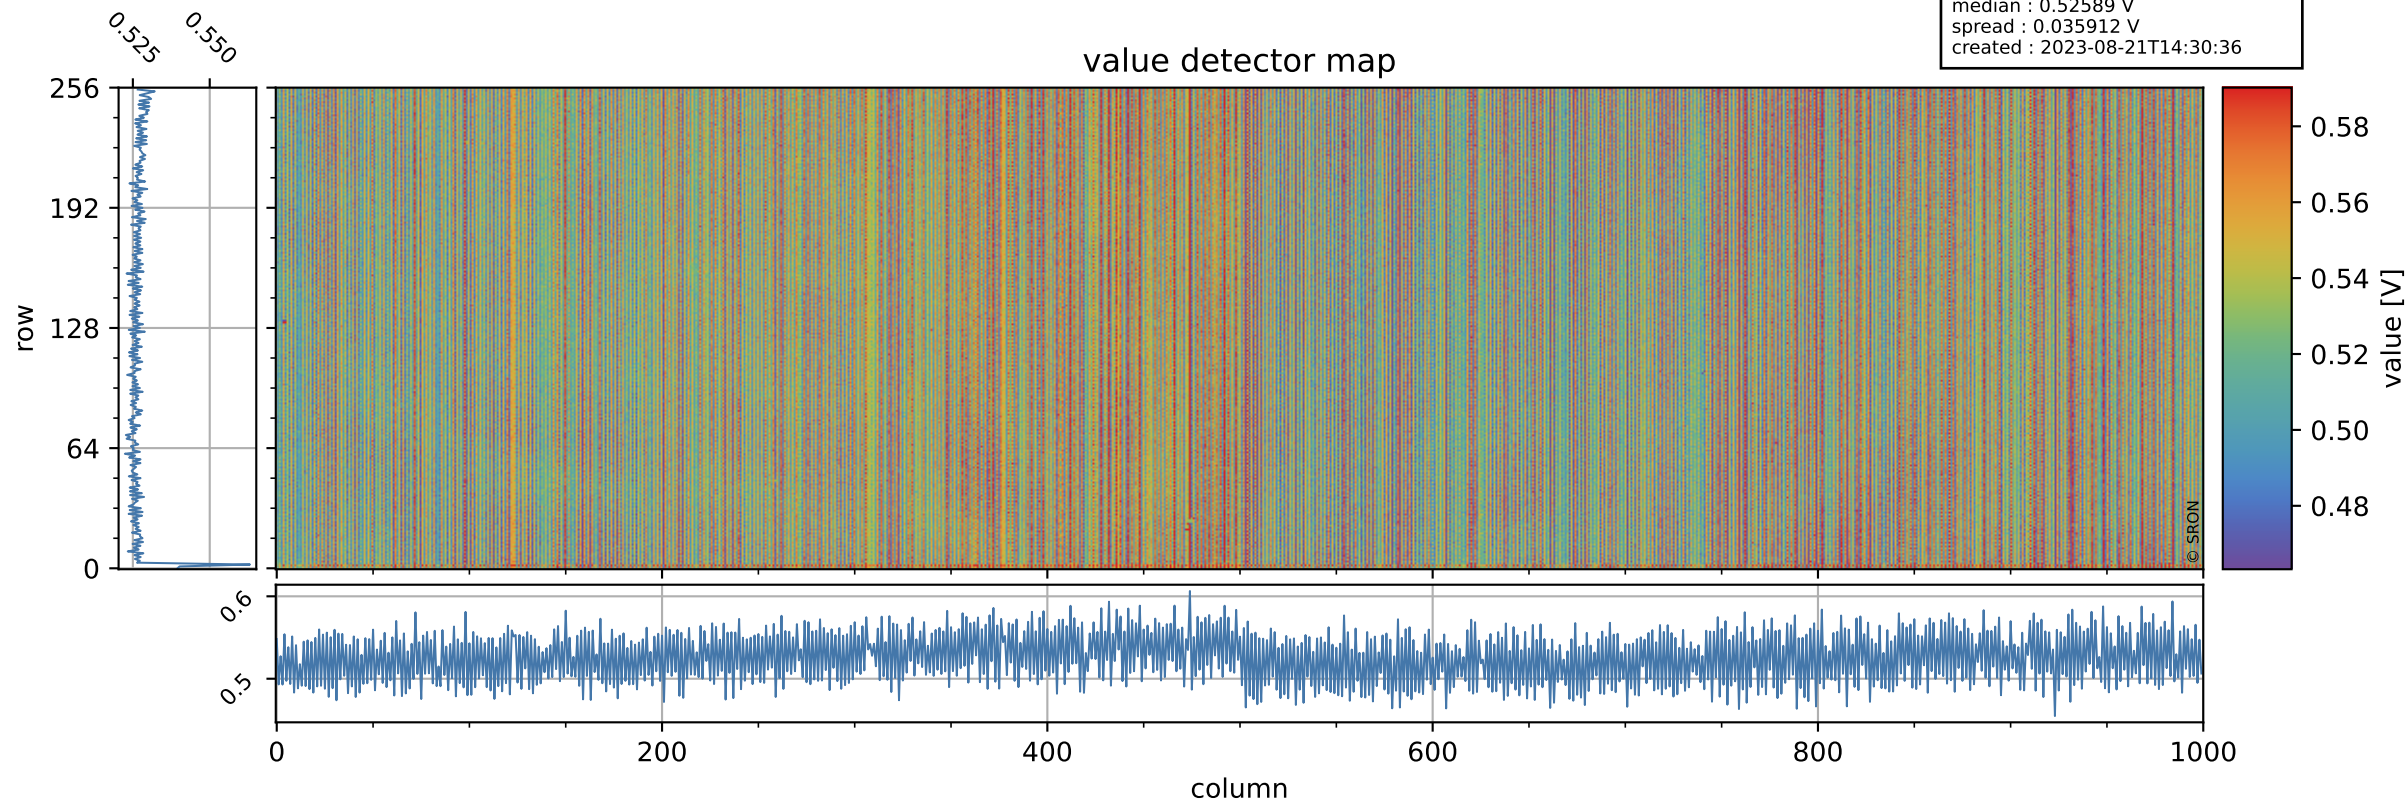

Tropomi SWIR offset (official)

orbits : 19 in [9862, 9907]
coverage : 2019-09-08 / 2019-09-11
median : 0.52589 V
spread : 0.035912 V
created : 2023-08-21T14:30:36

value detector map

Tropomi SWIR offset (official)

orbits : 19 in [9862, 9907]
coverage : 2019-09-08 / 2019-09-11
median : 29.469 μV
spread : 14.849 μV
created : 2023-08-21T14:30:36

Tropomi SWIR offset (official)

orbits : 19 in [9862, 9907]
coverage : 2019-09-08 / 2019-09-11
median : -0.12737 mV
spread : 0.35591 mV
created : 2023-08-21T14:30:36

value compared with SWIR offset CKD

Tropomi SWIR offset (official) ground-tracks of Sentinel-5P

orbits : 19 in [9862, 9907]
coverage : 2019-09-08 / 2019-09-11
created : 2023-08-21T14:30:37

Tropomi SWIR offset (official)

orbits : [2827, 9907]
coverage : 2018-04-30 / 2019-09-11
created : 2023-08-21T14:30:38

trend of detector median & temperatures