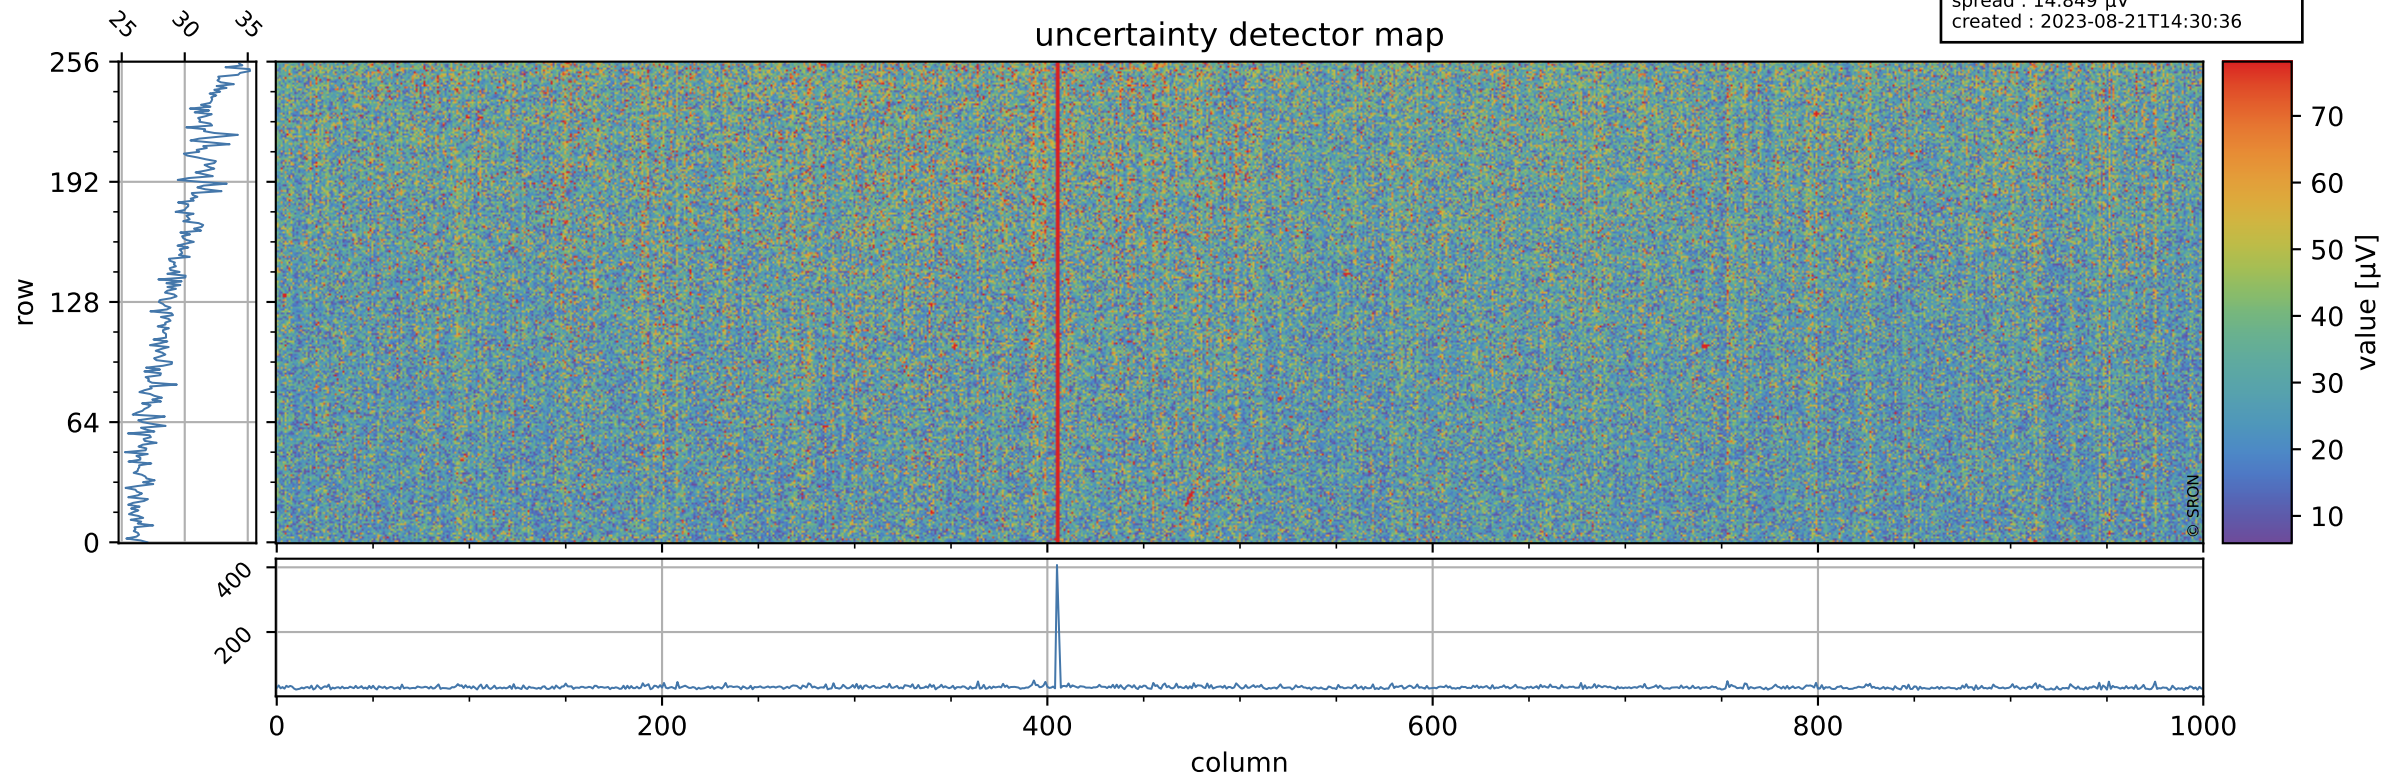

Tropomi SWIR offset (official)

orbits : 19 in [9862, 9907]
coverage : 2019-09-08 / 2019-09-11
median : 0.52589 V
spread : 0.035912 V
created : 2023-08-21T14:30:36

value detector map

Tropomi SWIR offset (official)

orbits : 19 in [9862, 9907]
coverage : 2019-09-08 / 2019-09-11
median : 29.469 μV
spread : 14.849 μV
created : 2023-08-21T14:30:36

Tropomi SWIR offset (official)

orbits : 19 in [9862, 9907]
coverage : 2019-09-08 / 2019-09-11
median : -0.12737 mV
spread : 0.35591 mV
created : 2023-08-21T14:30:36

value compared with SWIR offset CKD

Tropomi SWIR offset (official) ground-tracks of Sentinel-5P

orbits : 19 in [9862, 9907]
coverage : 2019-09-08 / 2019-09-11
created : 2023-08-21T14:30:37

Tropomi SWIR offset (official)

orbits : [2827, 9907]
coverage : 2018-04-30 / 2019-09-11
created : 2023-08-21T14:30:38

trend of detector median & temperatures