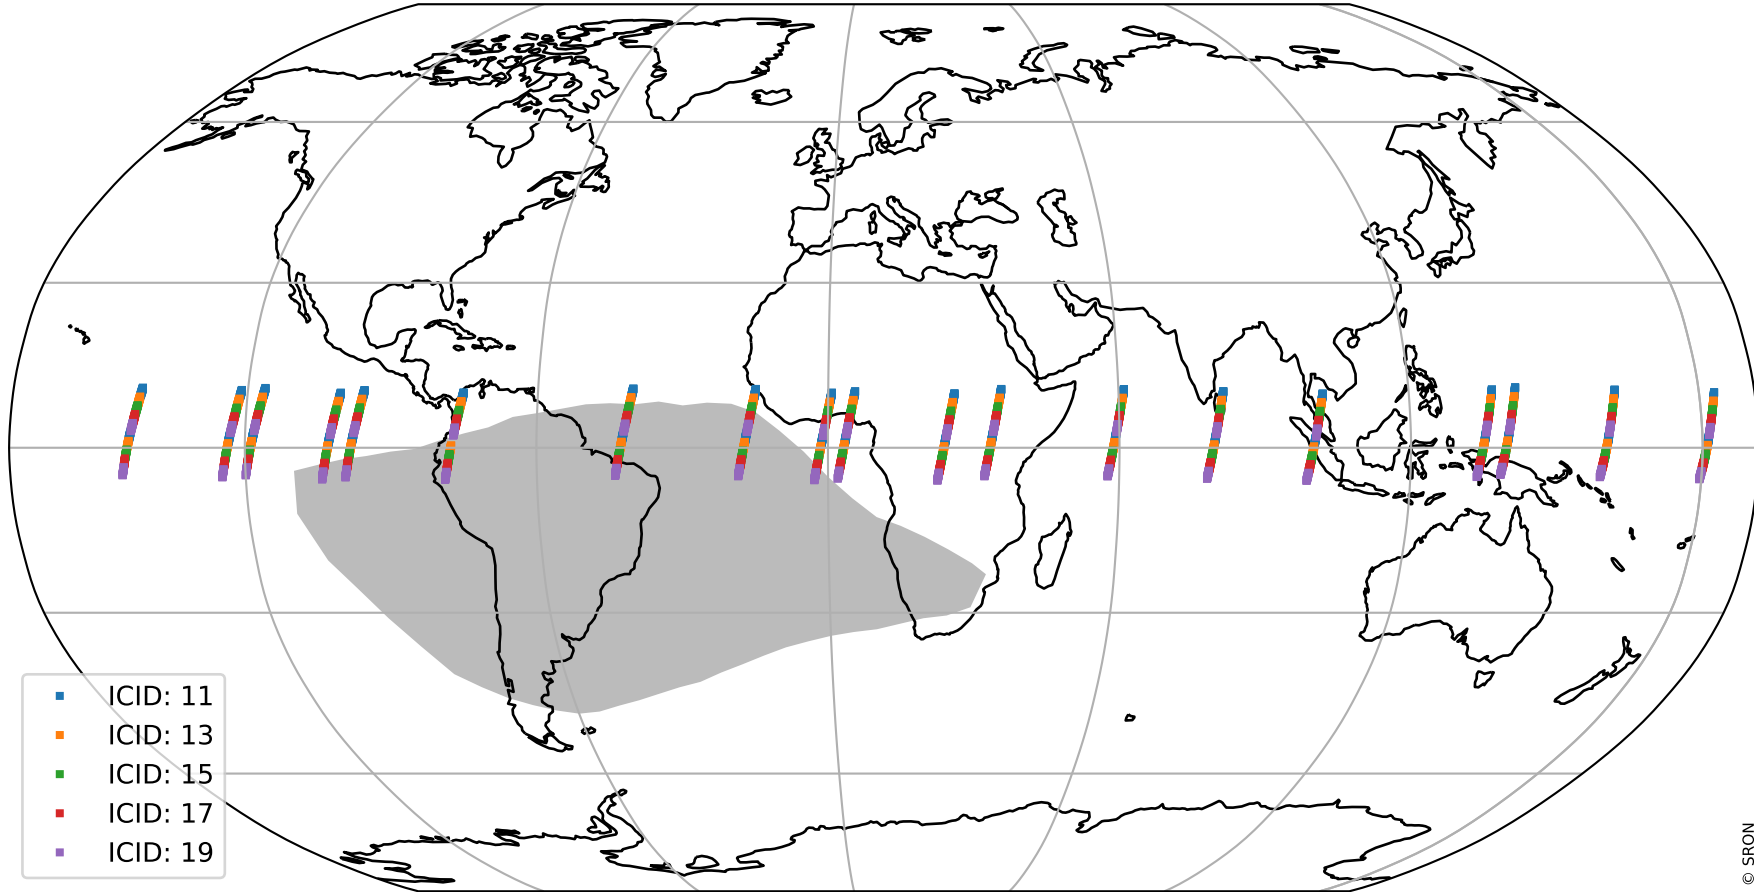

Tropomi SWIR offset (official)

orbits : 19 in [9862, 9907]
coverage : 2019-09-08 / 2019-09-11
median : 0.52589 V
spread : 0.035912 V
created : 2023-08-21T14:30:36

value detector map

Tropomi SWIR offset (official)

orbits : 19 in [9862, 9907]
coverage : 2019-09-08 / 2019-09-11
median : 29.469 μV
spread : 14.849 μV
created : 2023-08-21T14:30:36

Tropomi SWIR offset (official)

orbits : 19 in [9862, 9907]
coverage : 2019-09-08 / 2019-09-11
median : -0.12737 mV
spread : 0.35591 mV
created : 2023-08-21T14:30:36

value compared with SWIR offset CKD

Tropomi SWIR offset (official) ground-tracks of Sentinel-5P

orbits : 19 in [9862, 9907]
coverage : 2019-09-08 / 2019-09-11
created : 2023-08-21T14:30:37

Tropomi SWIR offset (official)

orbits : [2827, 9907]
coverage : 2018-04-30 / 2019-09-11
created : 2023-08-21T14:30:38

trend of detector median & temperatures