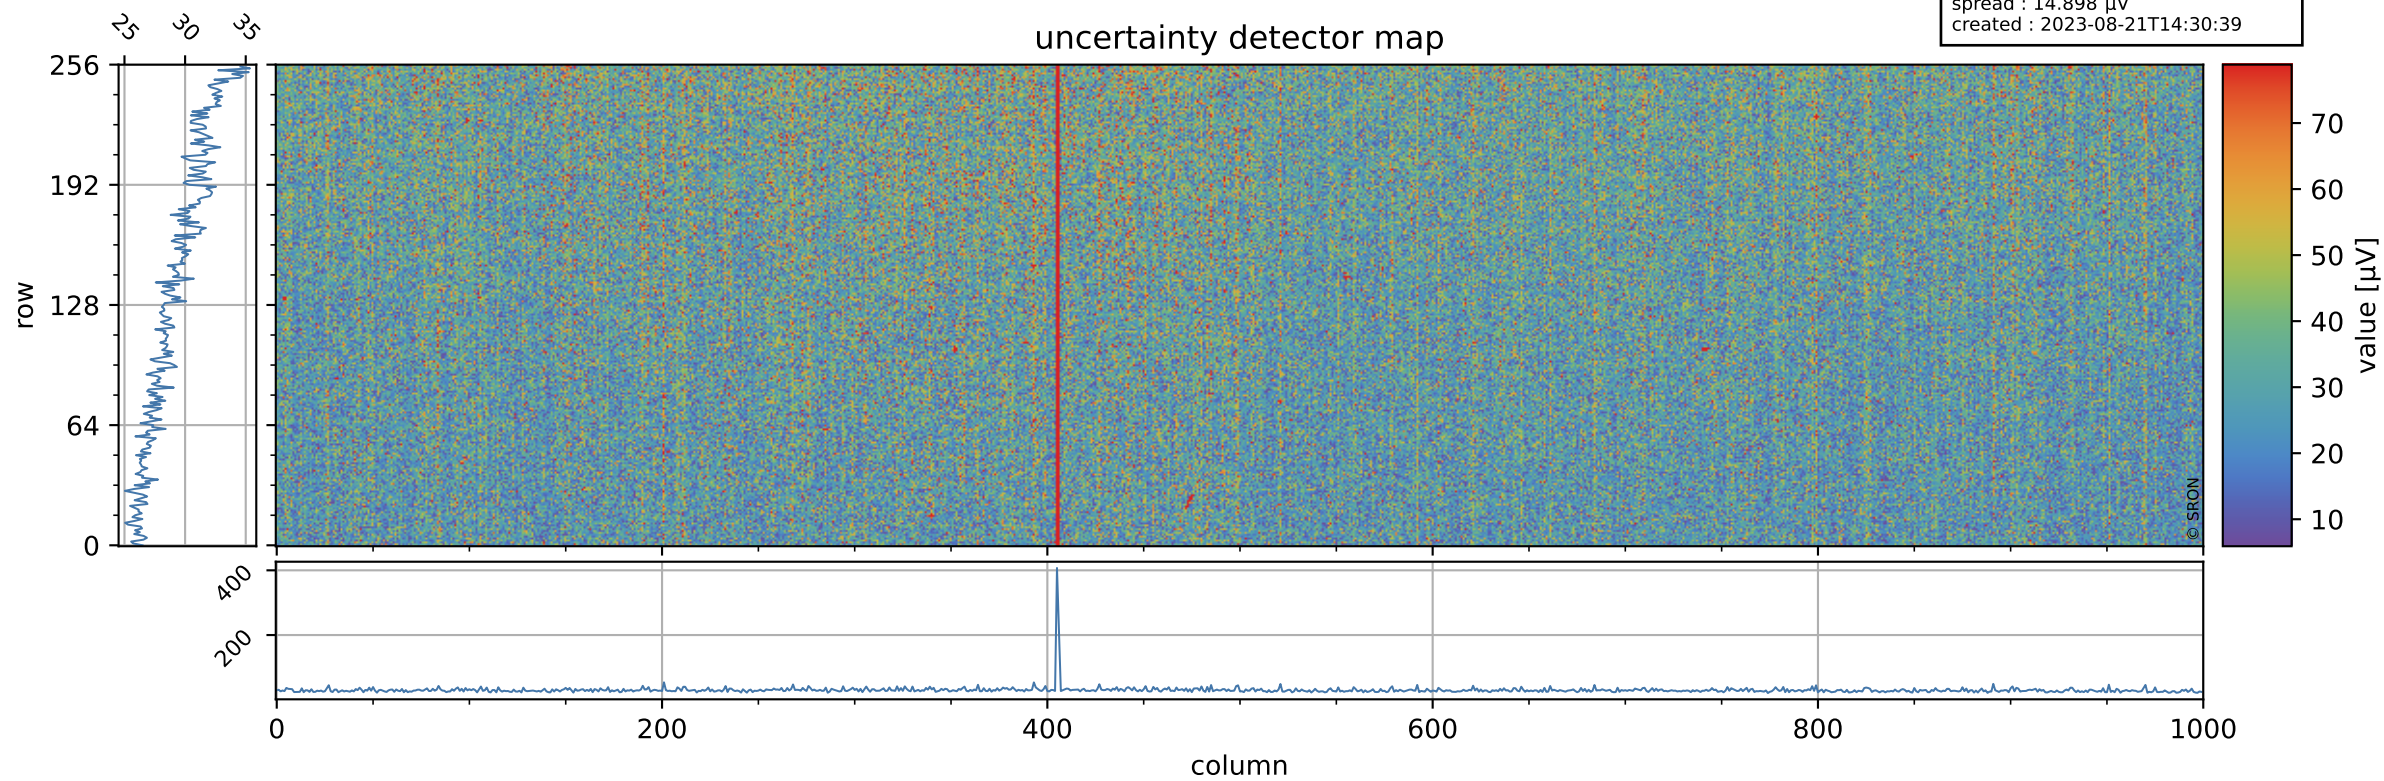

# Tropomi SWIR offset (official)

orbits : 19 in [9877, 9922]  
coverage : 2019-09-09 / 2019-09-12  
median : 0.52589 V  
spread : 0.035912 V  
created : 2023-08-21T14:30:38

## value detector map

# Tropomi SWIR offset (official)

orbits : 19 in [9877, 9922]  
coverage : 2019-09-09 / 2019-09-12  
median : 29.434  $\mu\text{V}$   
spread : 14.898  $\mu\text{V}$   
created : 2023-08-21T14:30:39

# Tropomi SWIR offset (official) ground-tracks of Sentinel-5P

orbits : 19 in [9877, 9922]  
coverage : 2019-09-09 / 2019-09-12  
created : 2023-08-21T14:30:40