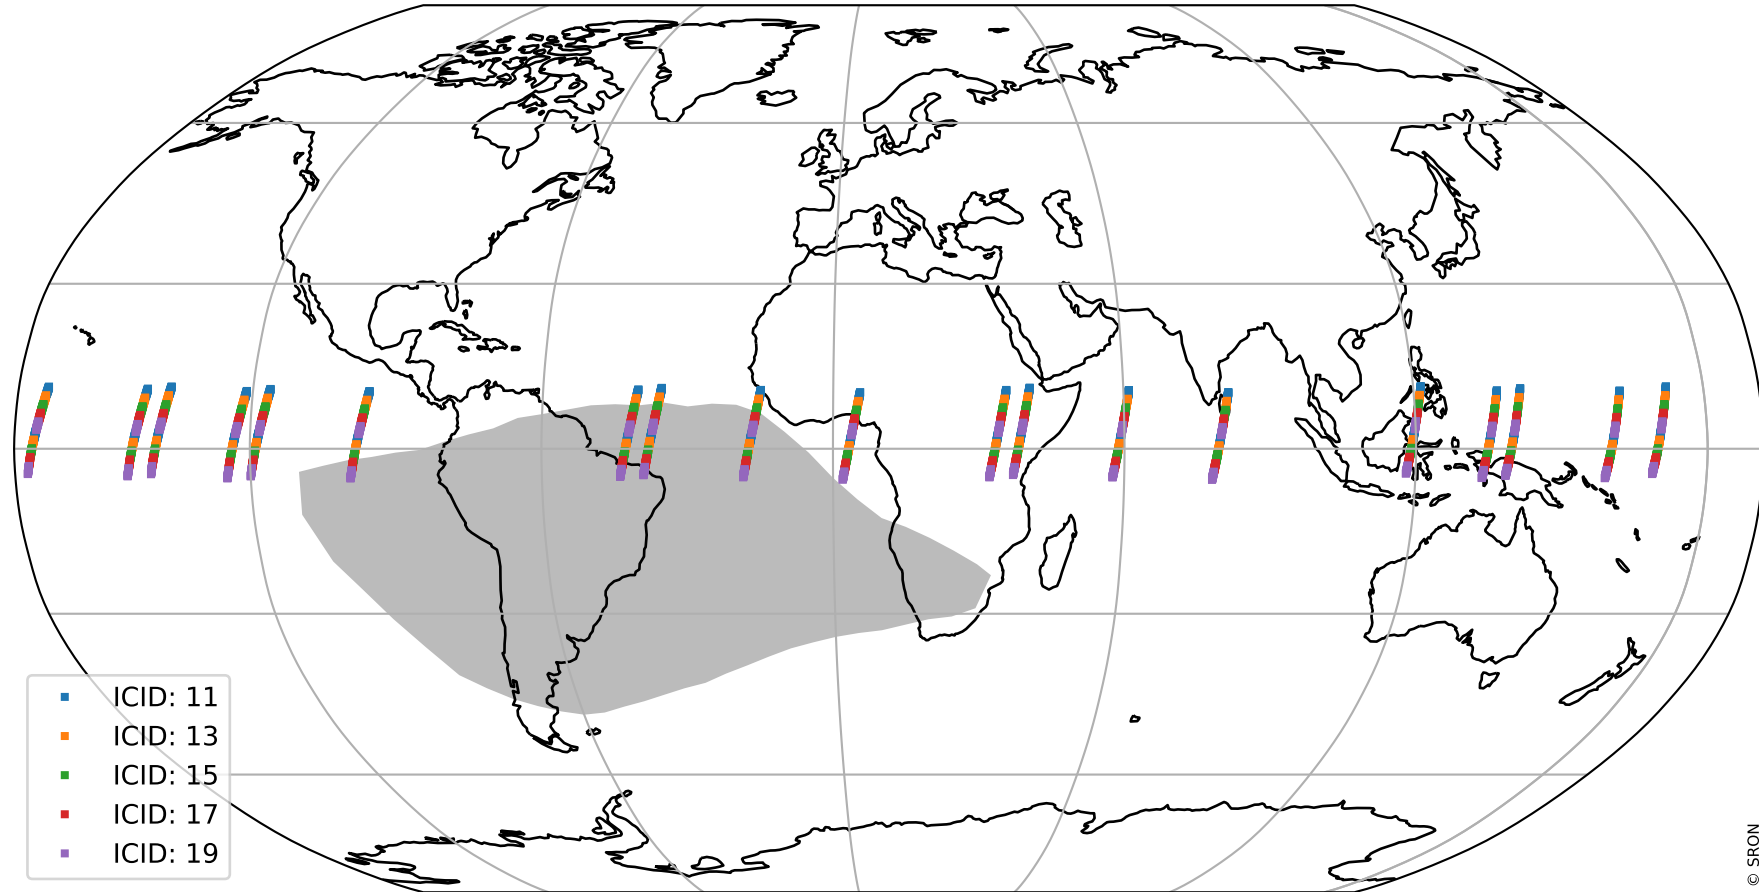

# Tropomi SWIR offset (official)

orbits : 19 in [9877, 9922]  
coverage : 2019-09-09 / 2019-09-12  
median : 29.434  $\mu\text{V}$   
spread : 14.898  $\mu\text{V}$   
created : 2023-08-21T14:30:39

# Tropomi SWIR offset (official)

value compared with SWIR offset CKD

orbits : 19 in [9877, 9922]  
coverage : 2019-09-09 / 2019-09-12  
median : -0.12853 mV  
spread : 0.35085 mV  
created : 2023-08-21T14:30:40

# Tropomi SWIR offset (official) ground-tracks of Sentinel-5P

orbits : 19 in [9877, 9922]  
coverage : 2019-09-09 / 2019-09-12  
created : 2023-08-21T14:30:40

# Tropomi SWIR offset (official)

orbits : [2827, 9922]  
coverage : 2018-04-30 / 2019-09-12  
created : 2023-08-21T14:30:40