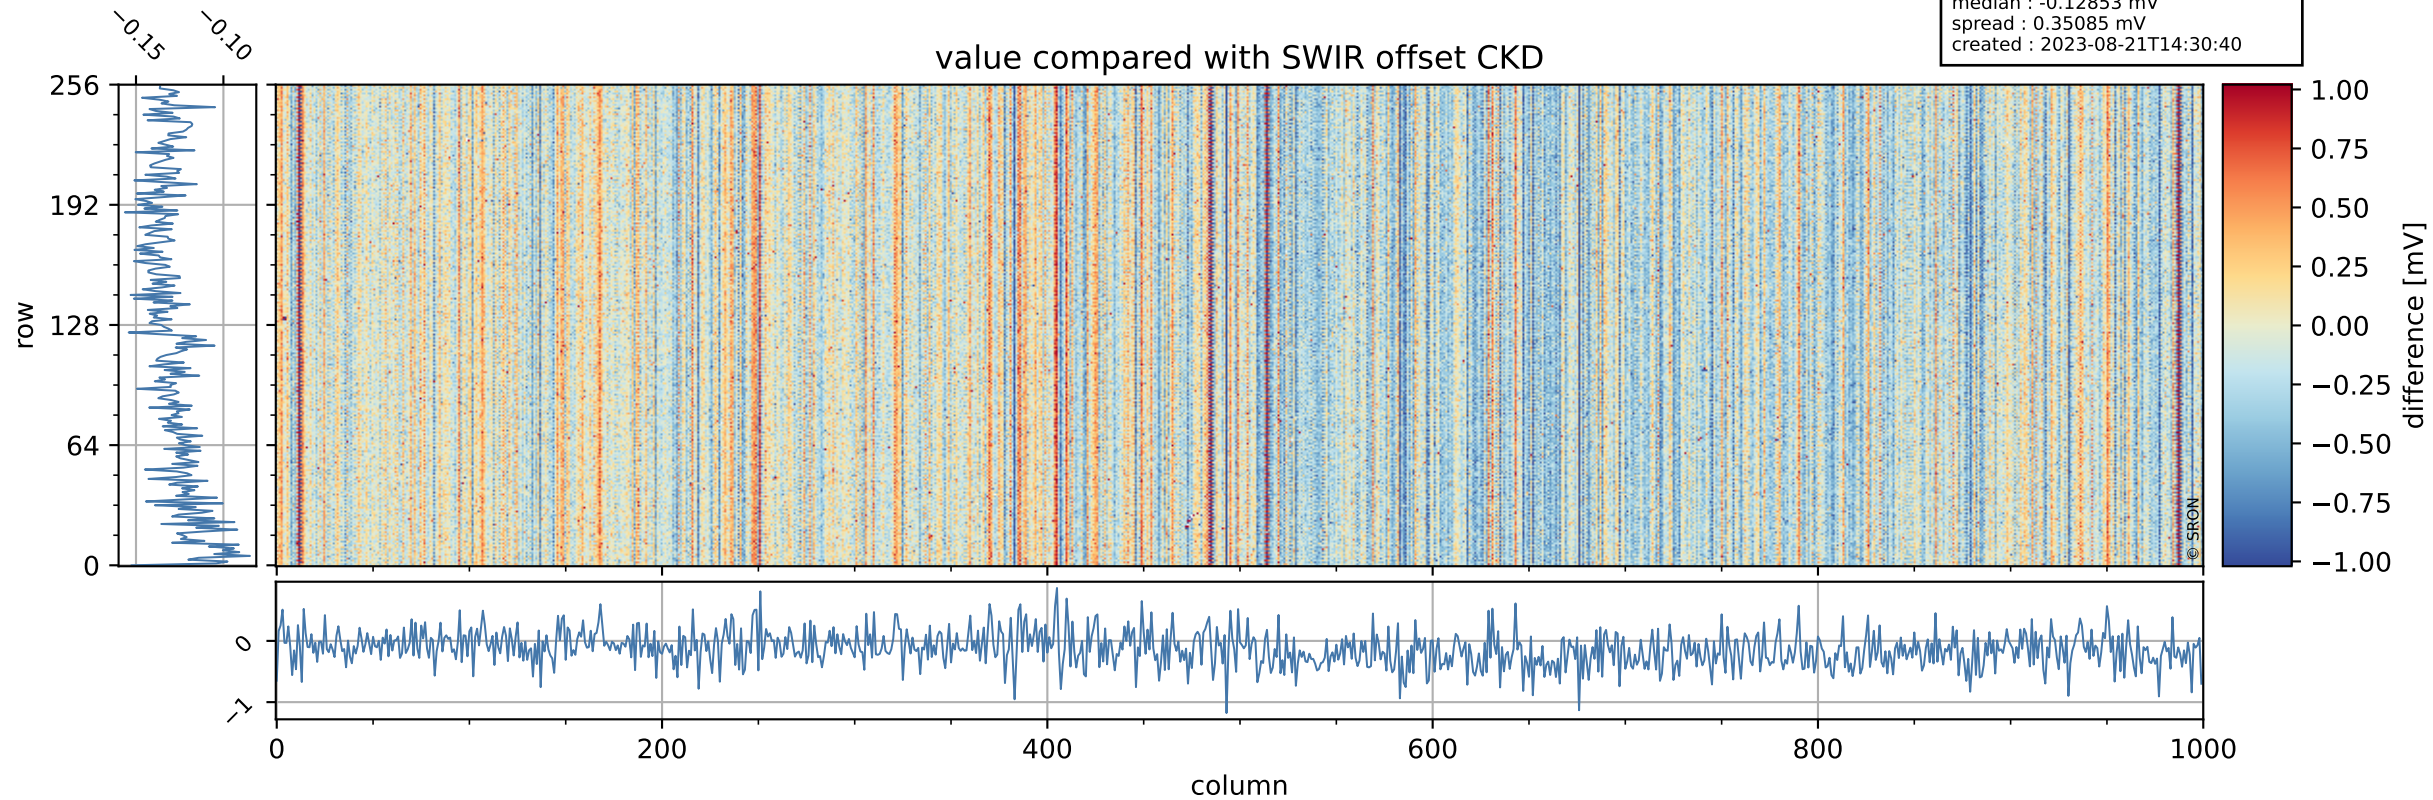

## value detector map

# Tropomi SWIR offset (official)

orbits : 19 in [9877, 9922]  
coverage : 2019-09-09 / 2019-09-12  
median : 29.434  $\mu\text{V}$   
spread : 14.898  $\mu\text{V}$   
created : 2023-08-21T14:30:39

# Tropomi SWIR offset (official)

value compared with SWIR offset CKD

orbits : 19 in [9877, 9922]  
coverage : 2019-09-09 / 2019-09-12  
median : -0.12853 mV  
spread : 0.35085 mV  
created : 2023-08-21T14:30:40

# Tropomi SWIR offset (official) ground-tracks of Sentinel-5P

orbits : 19 in [9877, 9922]  
coverage : 2019-09-09 / 2019-09-12  
created : 2023-08-21T14:30:40