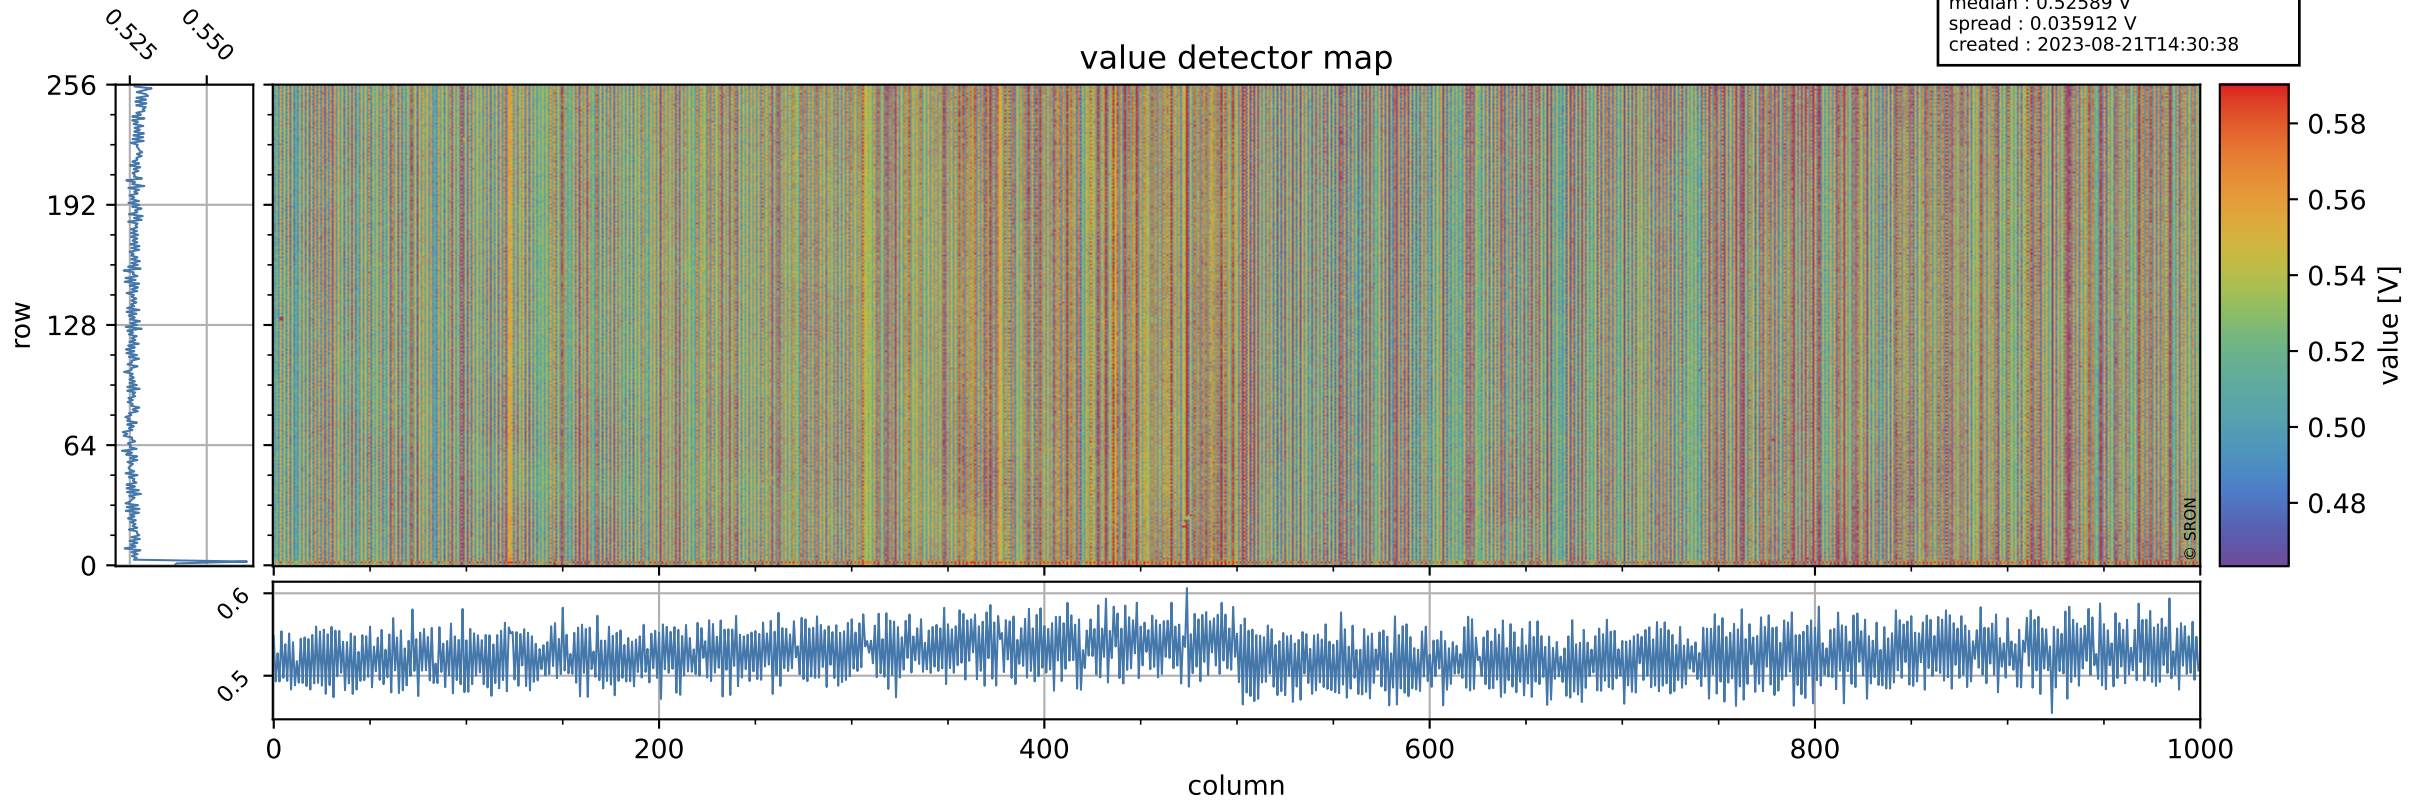

# Tropomi SWIR offset (official)

orbits : 19 in [9877, 9922]  
coverage : 2019-09-09 / 2019-09-12  
median : 0.52589 V  
spread : 0.035912 V  
created : 2023-08-21T14:30:38

## value detector map

# Tropomi SWIR offset (official)

orbits : 19 in [9877, 9922]  
coverage : 2019-09-09 / 2019-09-12  
median : 29.434  $\mu\text{V}$   
spread : 14.898  $\mu\text{V}$   
created : 2023-08-21T14:30:39

# Tropomi SWIR offset (official) ground-tracks of Sentinel-5P

orbits : 19 in [9877, 9922]  
coverage : 2019-09-09 / 2019-09-12  
created : 2023-08-21T14:30:40