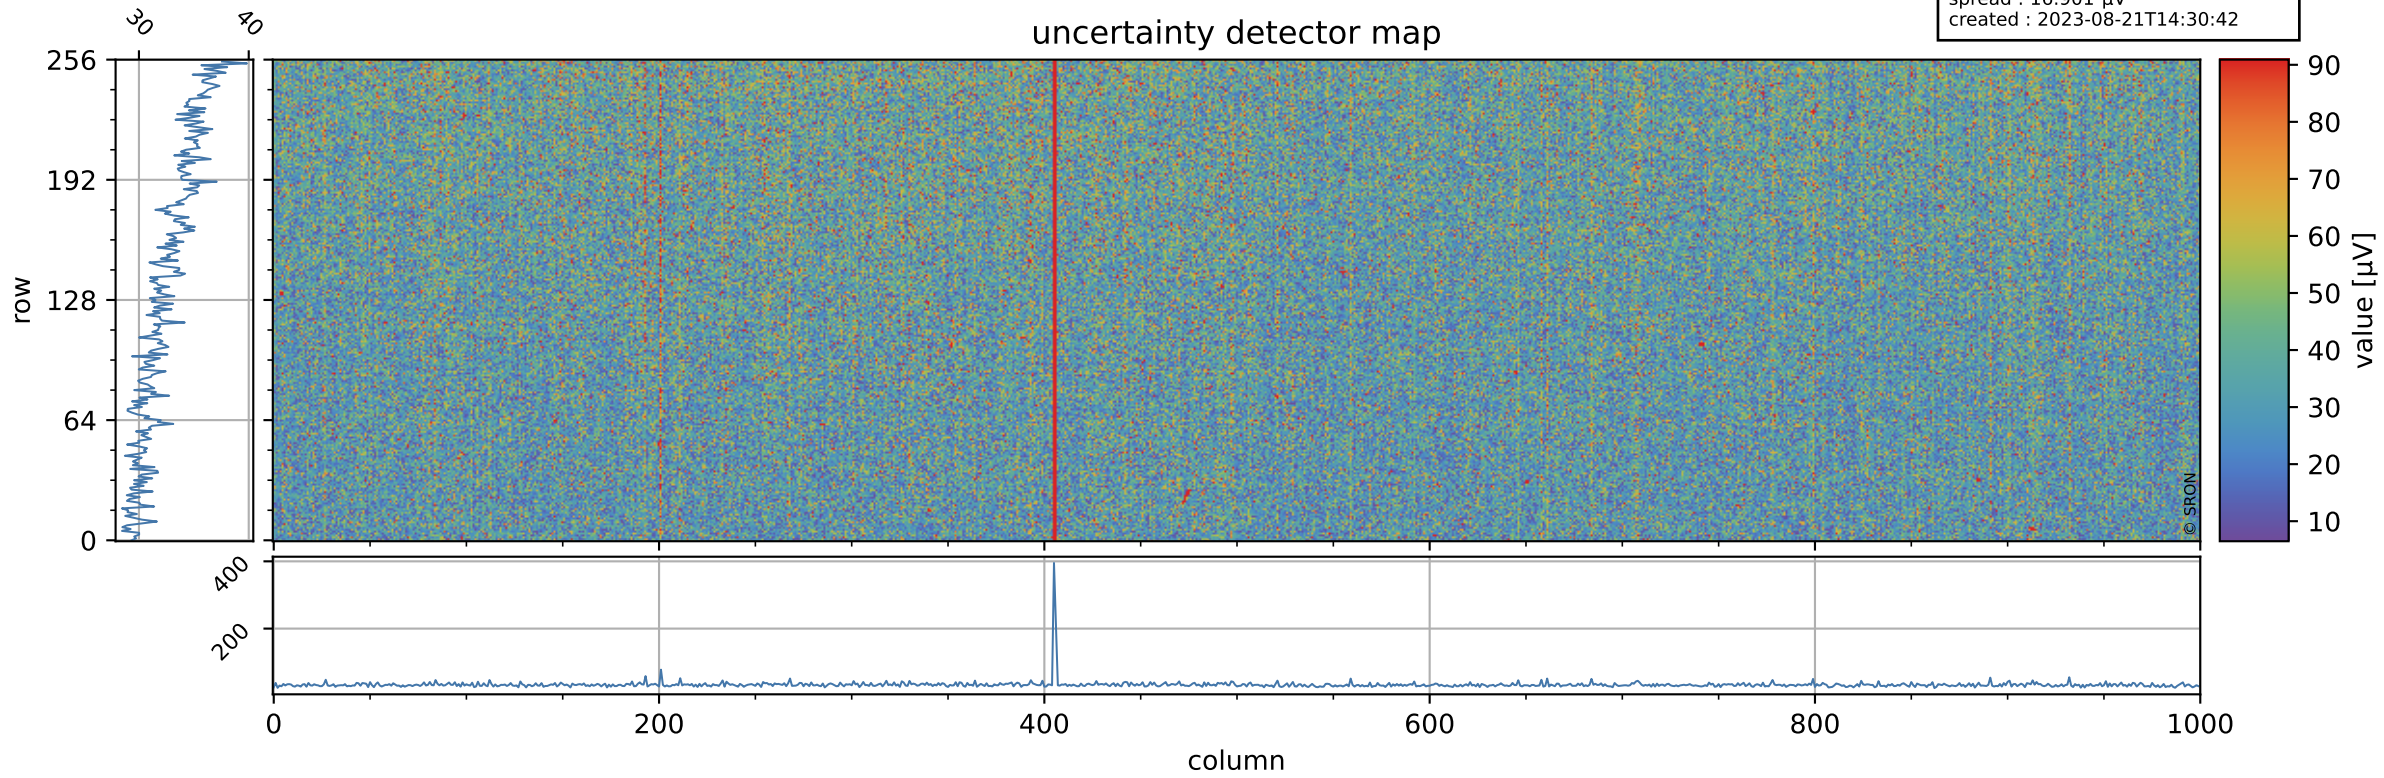

Tropomi SWIR offset (official)

orbits : 20 in [9892, 9937]
coverage : 2019-09-10 / 2019-09-13
median : 0.5259 V
spread : 0.035913 V
created : 2023-08-21T14:30:42

value detector map

Tropomi SWIR offset (official)

orbits : 20 in [9892, 9937]
coverage : 2019-09-10 / 2019-09-13
median : 32.898 μV
spread : 16.901 μV
created : 2023-08-21T14:30:42

Tropomi SWIR offset (official)

orbits : 20 in [9892, 9937]
coverage : 2019-09-10 / 2019-09-13
median : -0.12139 mV
spread : 0.34936 mV
created : 2023-08-21T14:30:42

value compared with SWIR offset CKD

Tropomi SWIR offset (official) ground-tracks of Sentinel-5P

orbits : 20 in [9892, 9937]
coverage : 2019-09-10 / 2019-09-13
created : 2023-08-21T14:30:43

Tropomi SWIR offset (official)

orbits : [2827, 9937]
coverage : 2018-04-30 / 2019-09-13
created : 2023-08-21T14:30:43

trend of detector median & temperatures