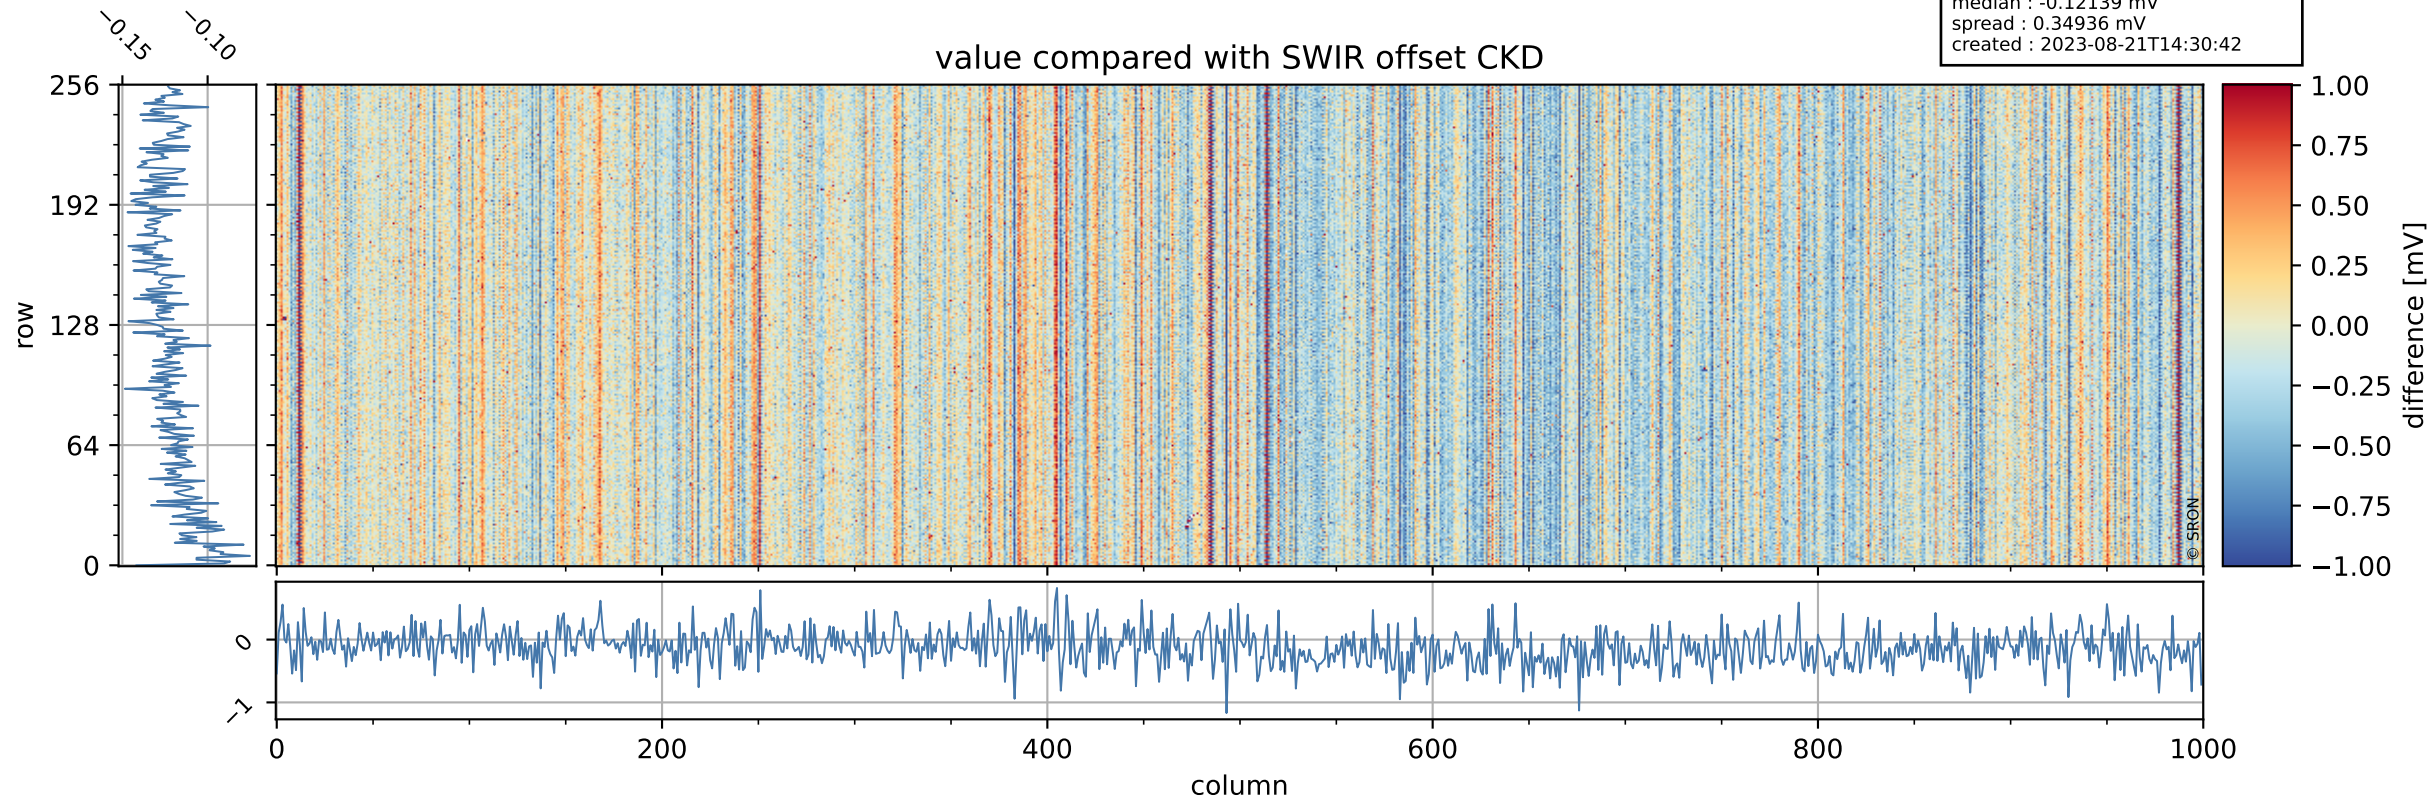

Tropomi SWIR offset (official)

orbits : 20 in [9892, 9937]
coverage : 2019-09-10 / 2019-09-13
median : 0.5259 V
spread : 0.035913 V
created : 2023-08-21T14:30:42

value detector map

Tropomi SWIR offset (official)

orbits : 20 in [9892, 9937]
coverage : 2019-09-10 / 2019-09-13
median : 32.898 μV
spread : 16.901 μV
created : 2023-08-21T14:30:42

Tropomi SWIR offset (official)

orbits : 20 in [9892, 9937]
coverage : 2019-09-10 / 2019-09-13
median : -0.12139 mV
spread : 0.34936 mV
created : 2023-08-21T14:30:42

value compared with SWIR offset CKD

Tropomi SWIR offset (official) ground-tracks of Sentinel-5P

orbits : 20 in [9892, 9937]
coverage : 2019-09-10 / 2019-09-13
created : 2023-08-21T14:30:43

Tropomi SWIR offset (official)

orbits : [2827, 9937]
coverage : 2018-04-30 / 2019-09-13
created : 2023-08-21T14:30:43

trend of detector median & temperatures