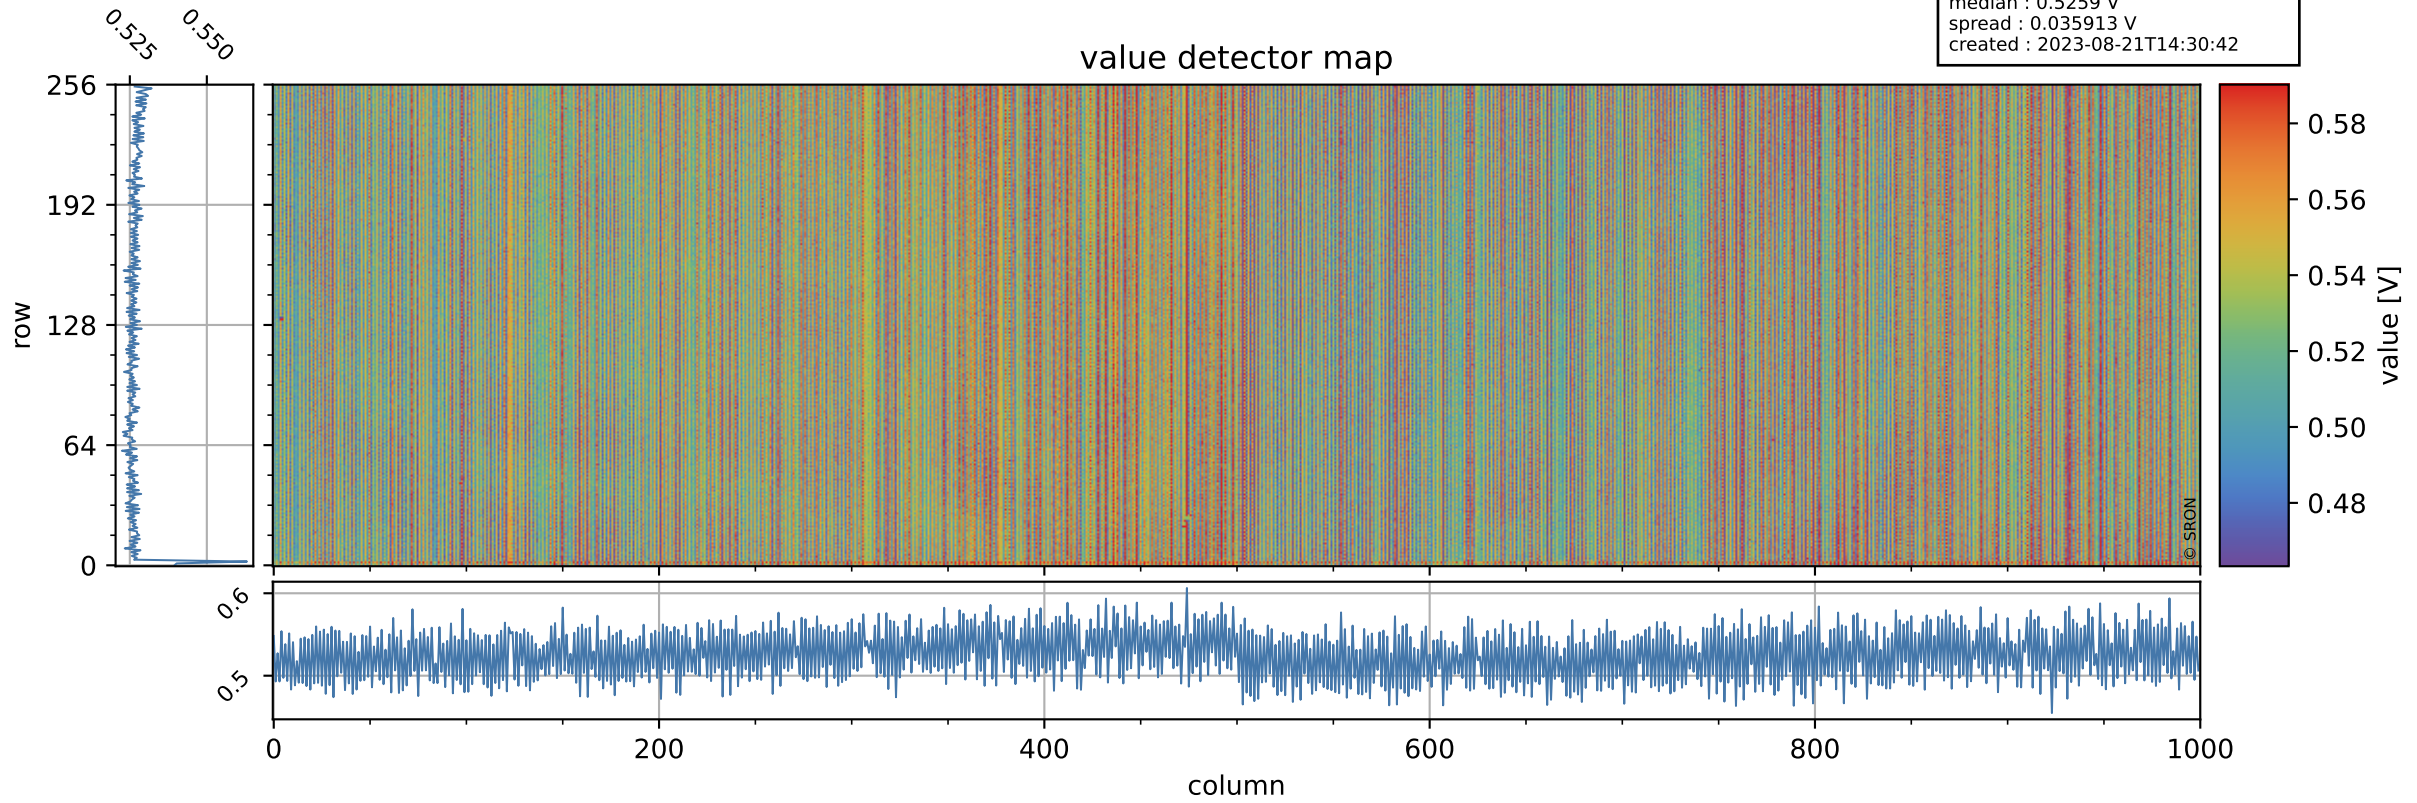

Tropomi SWIR offset (official)

orbits : 20 in [9892, 9937]
coverage : 2019-09-10 / 2019-09-13
median : 0.5259 V
spread : 0.035913 V
created : 2023-08-21T14:30:42

value detector map

Tropomi SWIR offset (official)

orbits : 20 in [9892, 9937]
coverage : 2019-09-10 / 2019-09-13
median : 32.898 μV
spread : 16.901 μV
created : 2023-08-21T14:30:42

Tropomi SWIR offset (official)

orbits : 20 in [9892, 9937]
coverage : 2019-09-10 / 2019-09-13
median : -0.12139 mV
spread : 0.34936 mV
created : 2023-08-21T14:30:42

value compared with SWIR offset CKD

Tropomi SWIR offset (official) ground-tracks of Sentinel-5P

orbits : 20 in [9892, 9937]
coverage : 2019-09-10 / 2019-09-13
created : 2023-08-21T14:30:43

Tropomi SWIR offset (official)

orbits : [2827, 9937]
coverage : 2018-04-30 / 2019-09-13
created : 2023-08-21T14:30:43

trend of detector median & temperatures