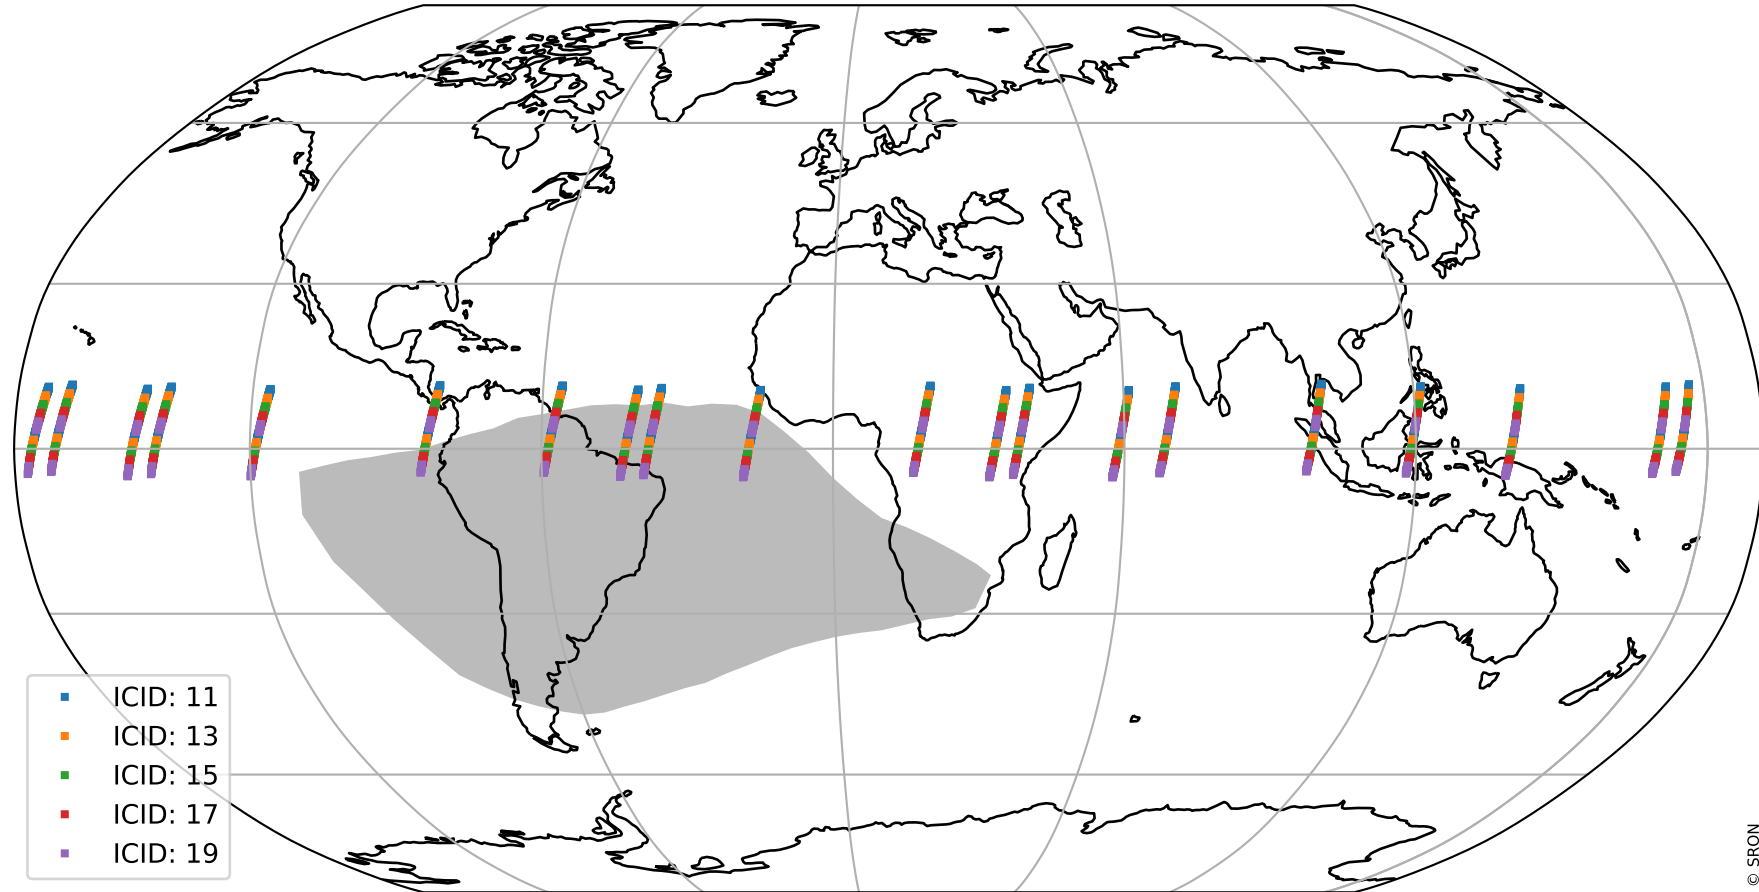

Tropomi SWIR offset (official)

orbits : 20 in [9892, 9937]
coverage : 2019-09-10 / 2019-09-13
median : 0.5259 V
spread : 0.035913 V
created : 2023-08-21T14:30:42

value detector map

Tropomi SWIR offset (official)

orbits : 20 in [9892, 9937]
coverage : 2019-09-10 / 2019-09-13
median : 32.898 μV
spread : 16.901 μV
created : 2023-08-21T14:30:42

Tropomi SWIR offset (official)

orbits : 20 in [9892, 9937]
coverage : 2019-09-10 / 2019-09-13
median : -0.12139 mV
spread : 0.34936 mV
created : 2023-08-21T14:30:42

value compared with SWIR offset CKD

Tropomi SWIR offset (official) ground-tracks of Sentinel-5P

orbits : 20 in [9892, 9937]
coverage : 2019-09-10 / 2019-09-13
created : 2023-08-21T14:30:43

Tropomi SWIR offset (official)

orbits : [2827, 9937]
coverage : 2018-04-30 / 2019-09-13
created : 2023-08-21T14:30:43

trend of detector median & temperatures