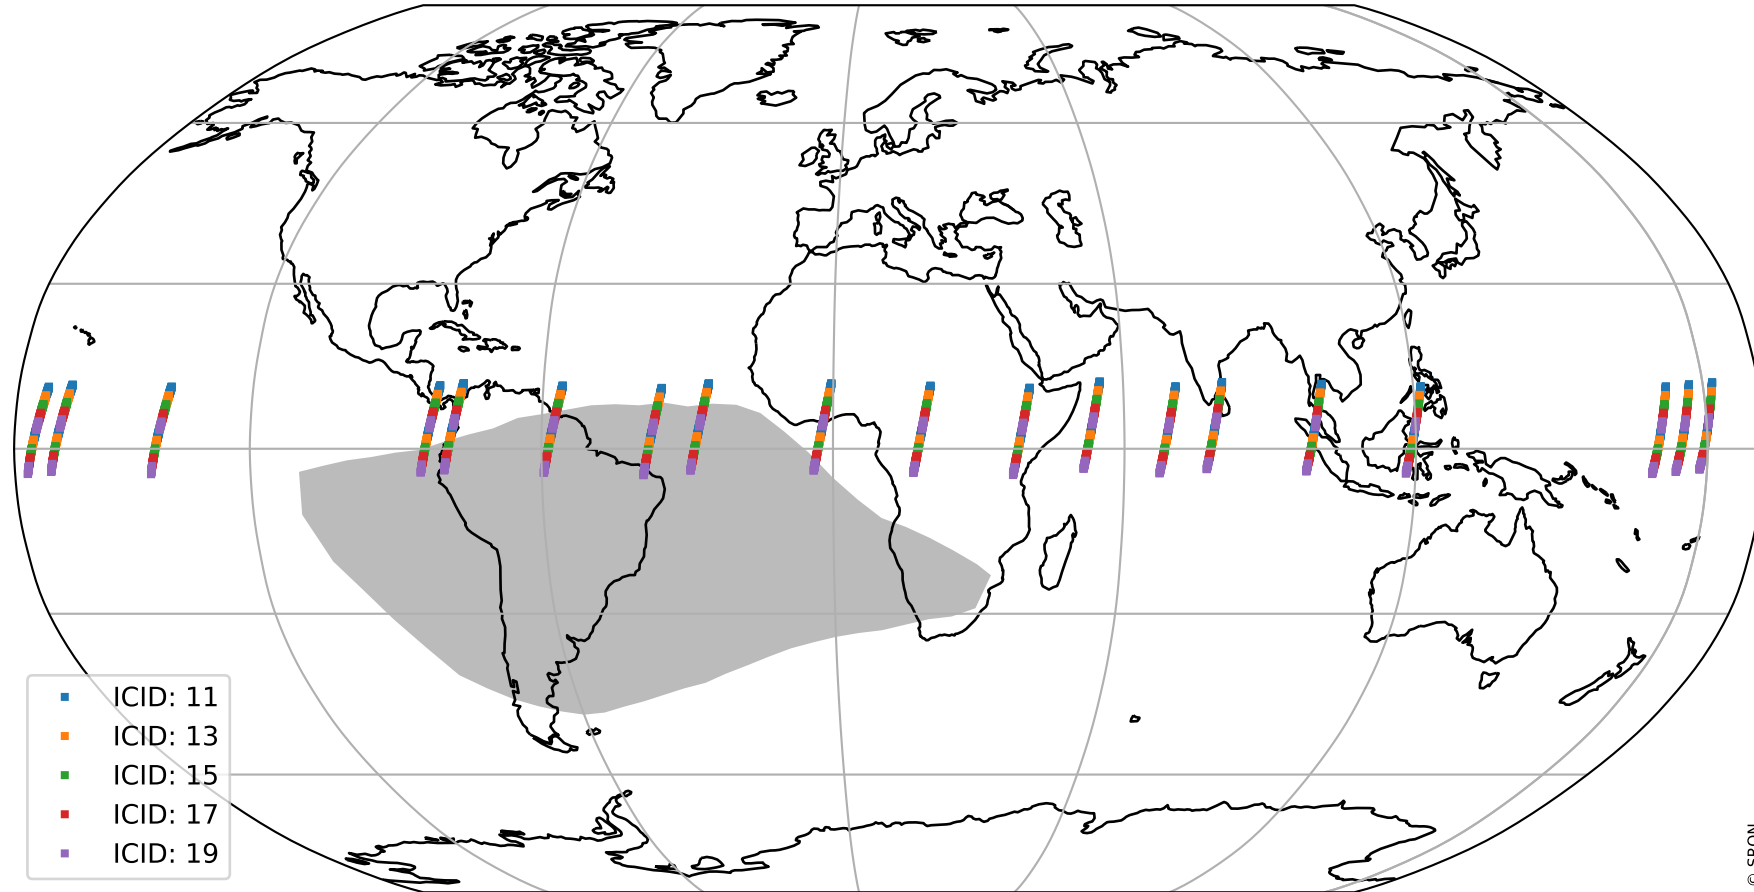

Tropomi SWIR offset (official)

orbits : 19 in [9907, 9952]
coverage : 2019-09-11 / 2019-09-14
median : 0.5259 V
spread : 0.035916 V
created : 2023-08-21T14:30:44

value detector map

Tropomi SWIR offset (official)

orbits : 19 in [9907, 9952]
coverage : 2019-09-11 / 2019-09-14
median : 32.667 μV
spread : 16.693 μV
created : 2023-08-21T14:30:45

Tropomi SWIR offset (official)

orbits : 19 in [9907, 9952]
coverage : 2019-09-11 / 2019-09-14
median : -0.11997 mV
spread : 0.34891 mV
created : 2023-08-21T14:30:45

value compared with SWIR offset CKD

Tropomi SWIR offset (official) ground-tracks of Sentinel-5P

orbits : 19 in [9907, 9952]
coverage : 2019-09-11 / 2019-09-14
created : 2023-08-21T14:30:45

Tropomi SWIR offset (official)

orbits : [2827, 9952]
coverage : 2018-04-30 / 2019-09-14
created : 2023-08-21T14:30:46

trend of detector median & temperatures