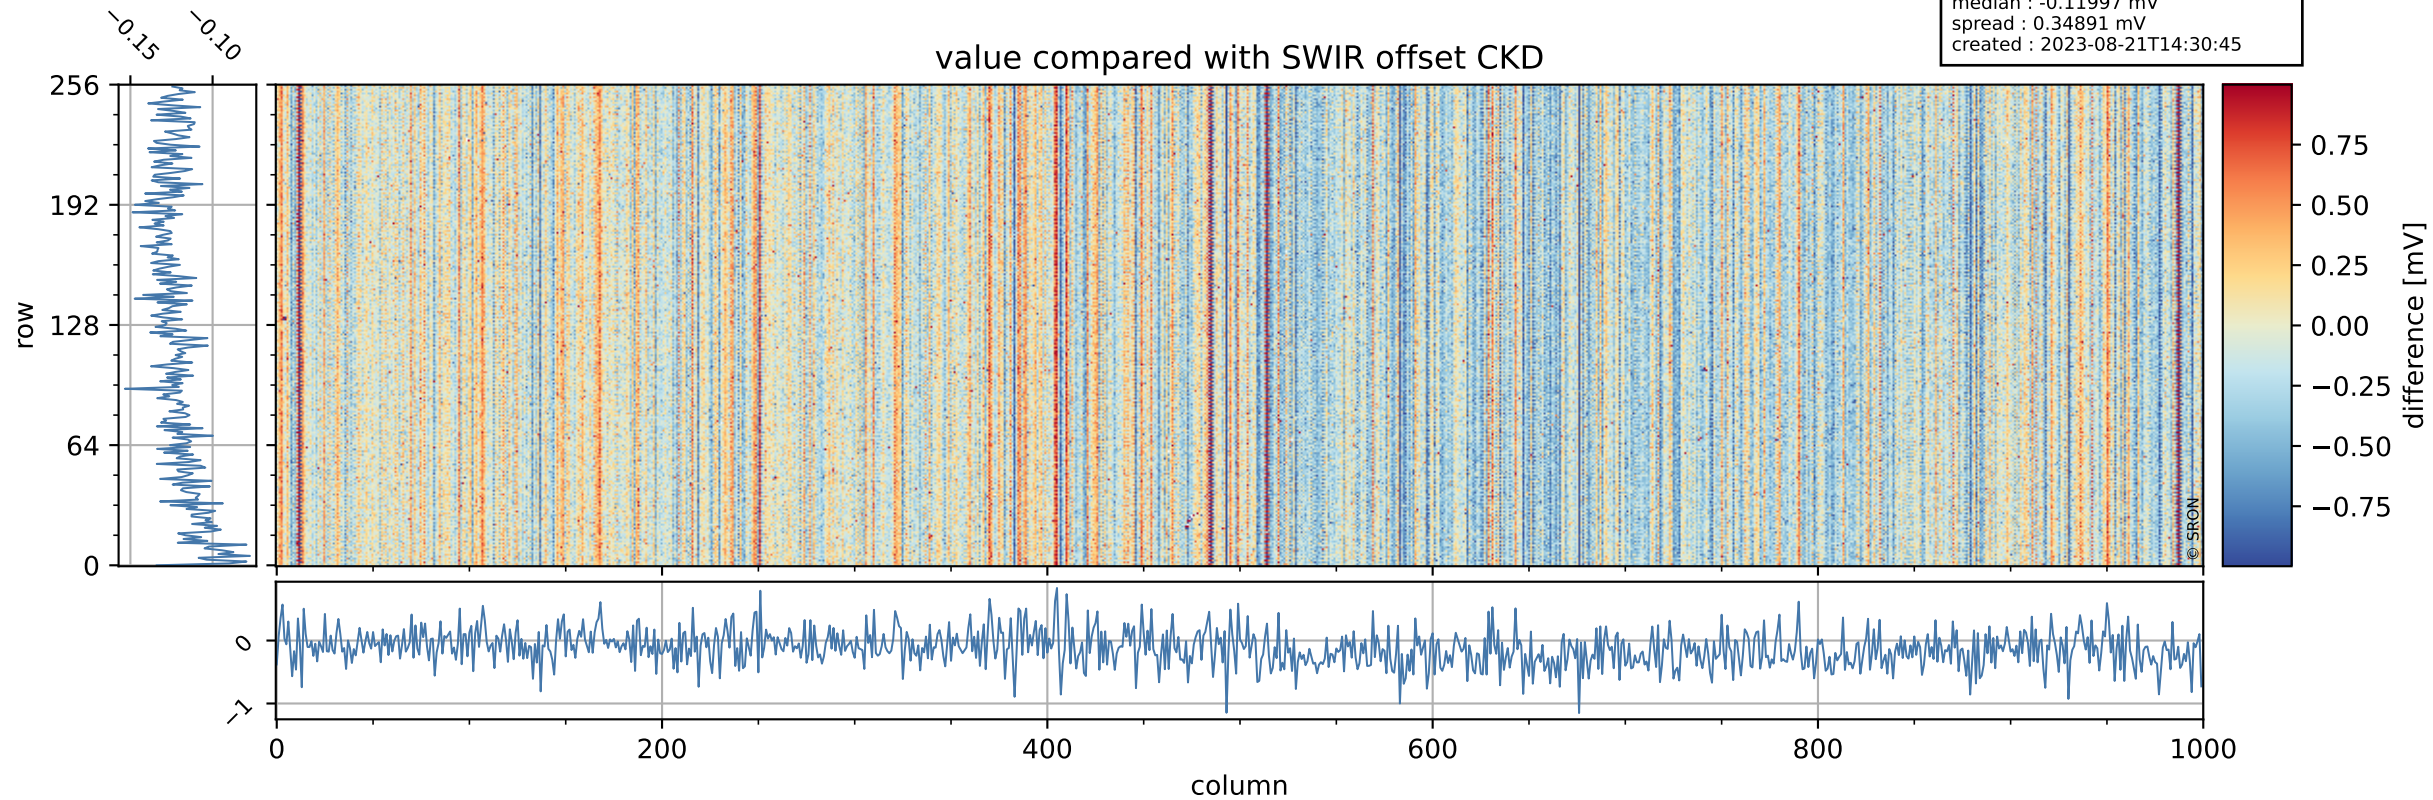

Tropomi SWIR offset (official)

orbits : 19 in [9907, 9952]
coverage : 2019-09-11 / 2019-09-14
median : 0.5259 V
spread : 0.035916 V
created : 2023-08-21T14:30:44

value detector map

Tropomi SWIR offset (official)

orbits : 19 in [9907, 9952]
coverage : 2019-09-11 / 2019-09-14
median : 32.667 μV
spread : 16.693 μV
created : 2023-08-21T14:30:45

Tropomi SWIR offset (official)

orbits : 19 in [9907, 9952]
coverage : 2019-09-11 / 2019-09-14
median : -0.11997 mV
spread : 0.34891 mV
created : 2023-08-21T14:30:45

value compared with SWIR offset CKD

Tropomi SWIR offset (official) ground-tracks of Sentinel-5P

orbits : 19 in [9907, 9952]
coverage : 2019-09-11 / 2019-09-14
created : 2023-08-21T14:30:45

Tropomi SWIR offset (official)

orbits : [2827, 9952]
coverage : 2018-04-30 / 2019-09-14
created : 2023-08-21T14:30:46

trend of detector median & temperatures