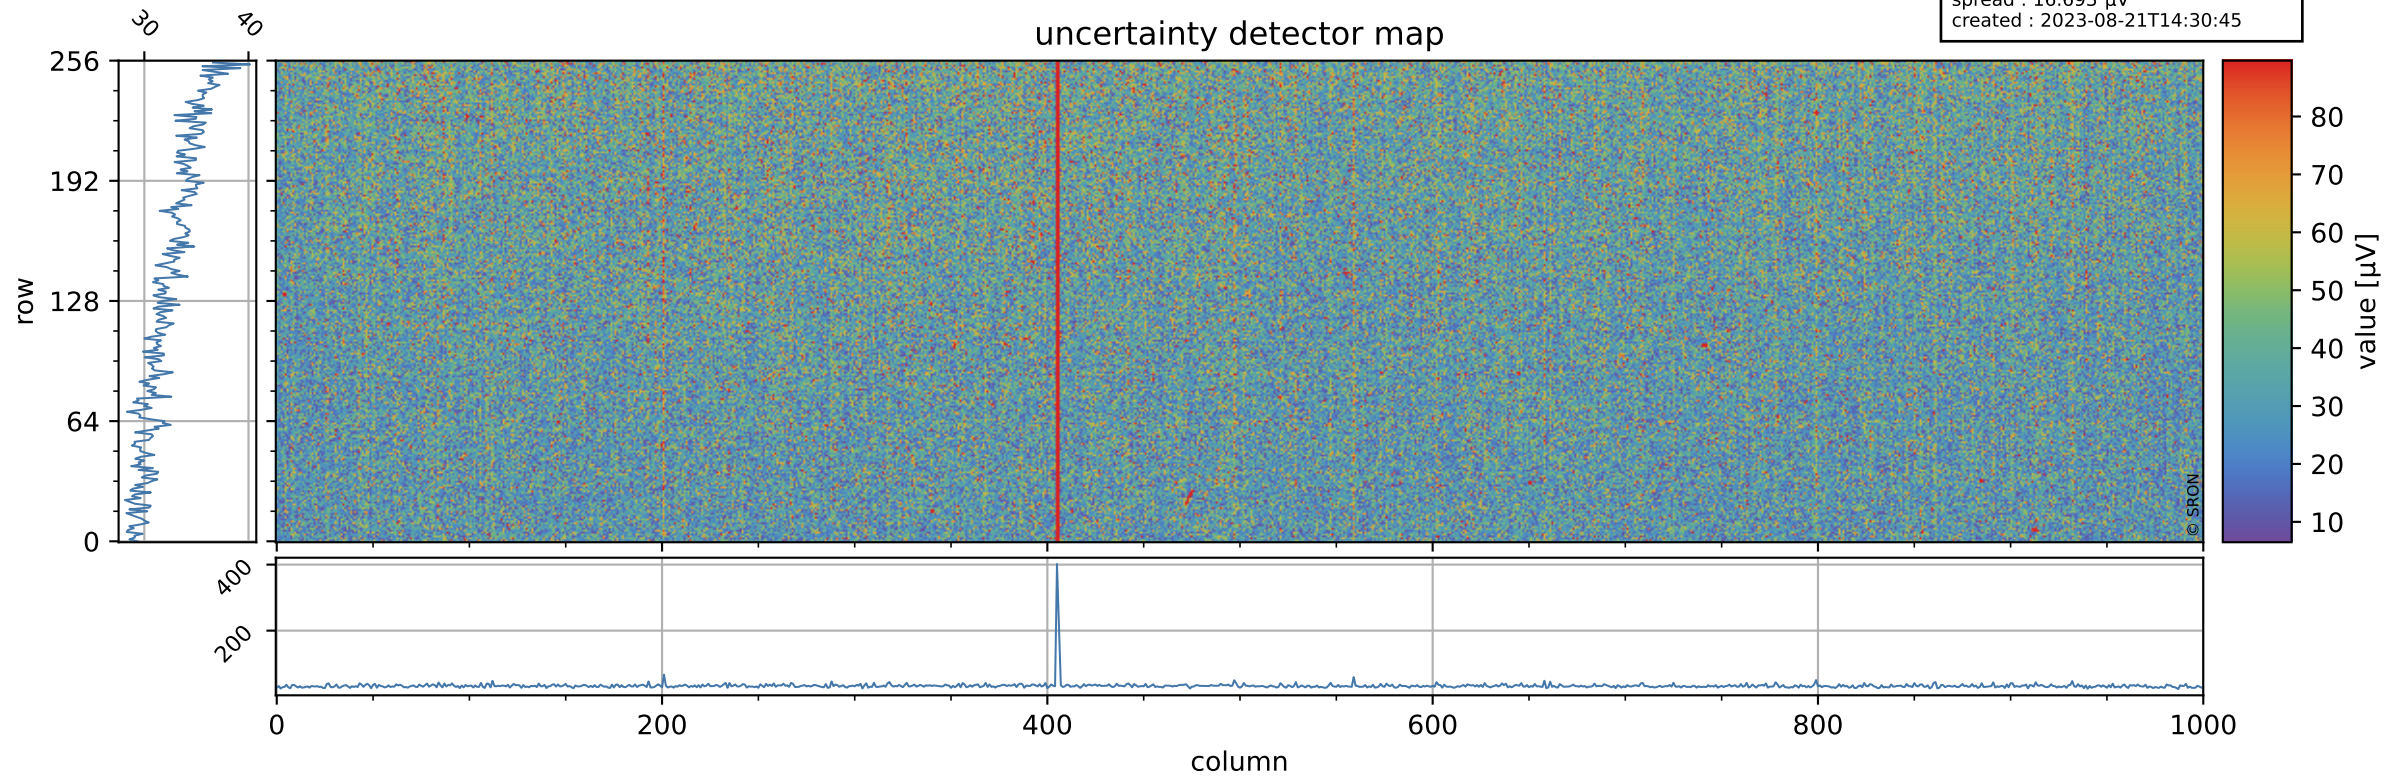

Tropomi SWIR offset (official)

orbits : 19 in [9907, 9952]
coverage : 2019-09-11 / 2019-09-14
median : 0.5259 V
spread : 0.035916 V
created : 2023-08-21T14:30:44

value detector map

Tropomi SWIR offset (official)

orbits : 19 in [9907, 9952]
coverage : 2019-09-11 / 2019-09-14
median : 32.667 μV
spread : 16.693 μV
created : 2023-08-21T14:30:45

Tropomi SWIR offset (official)

orbits : 19 in [9907, 9952]
coverage : 2019-09-11 / 2019-09-14
median : -0.11997 mV
spread : 0.34891 mV
created : 2023-08-21T14:30:45

value compared with SWIR offset CKD

Tropomi SWIR offset (official) ground-tracks of Sentinel-5P

orbits : 19 in [9907, 9952]
coverage : 2019-09-11 / 2019-09-14
created : 2023-08-21T14:30:45

Tropomi SWIR offset (official)

orbits : [2827, 9952]
coverage : 2018-04-30 / 2019-09-14
created : 2023-08-21T14:30:46

trend of detector median & temperatures