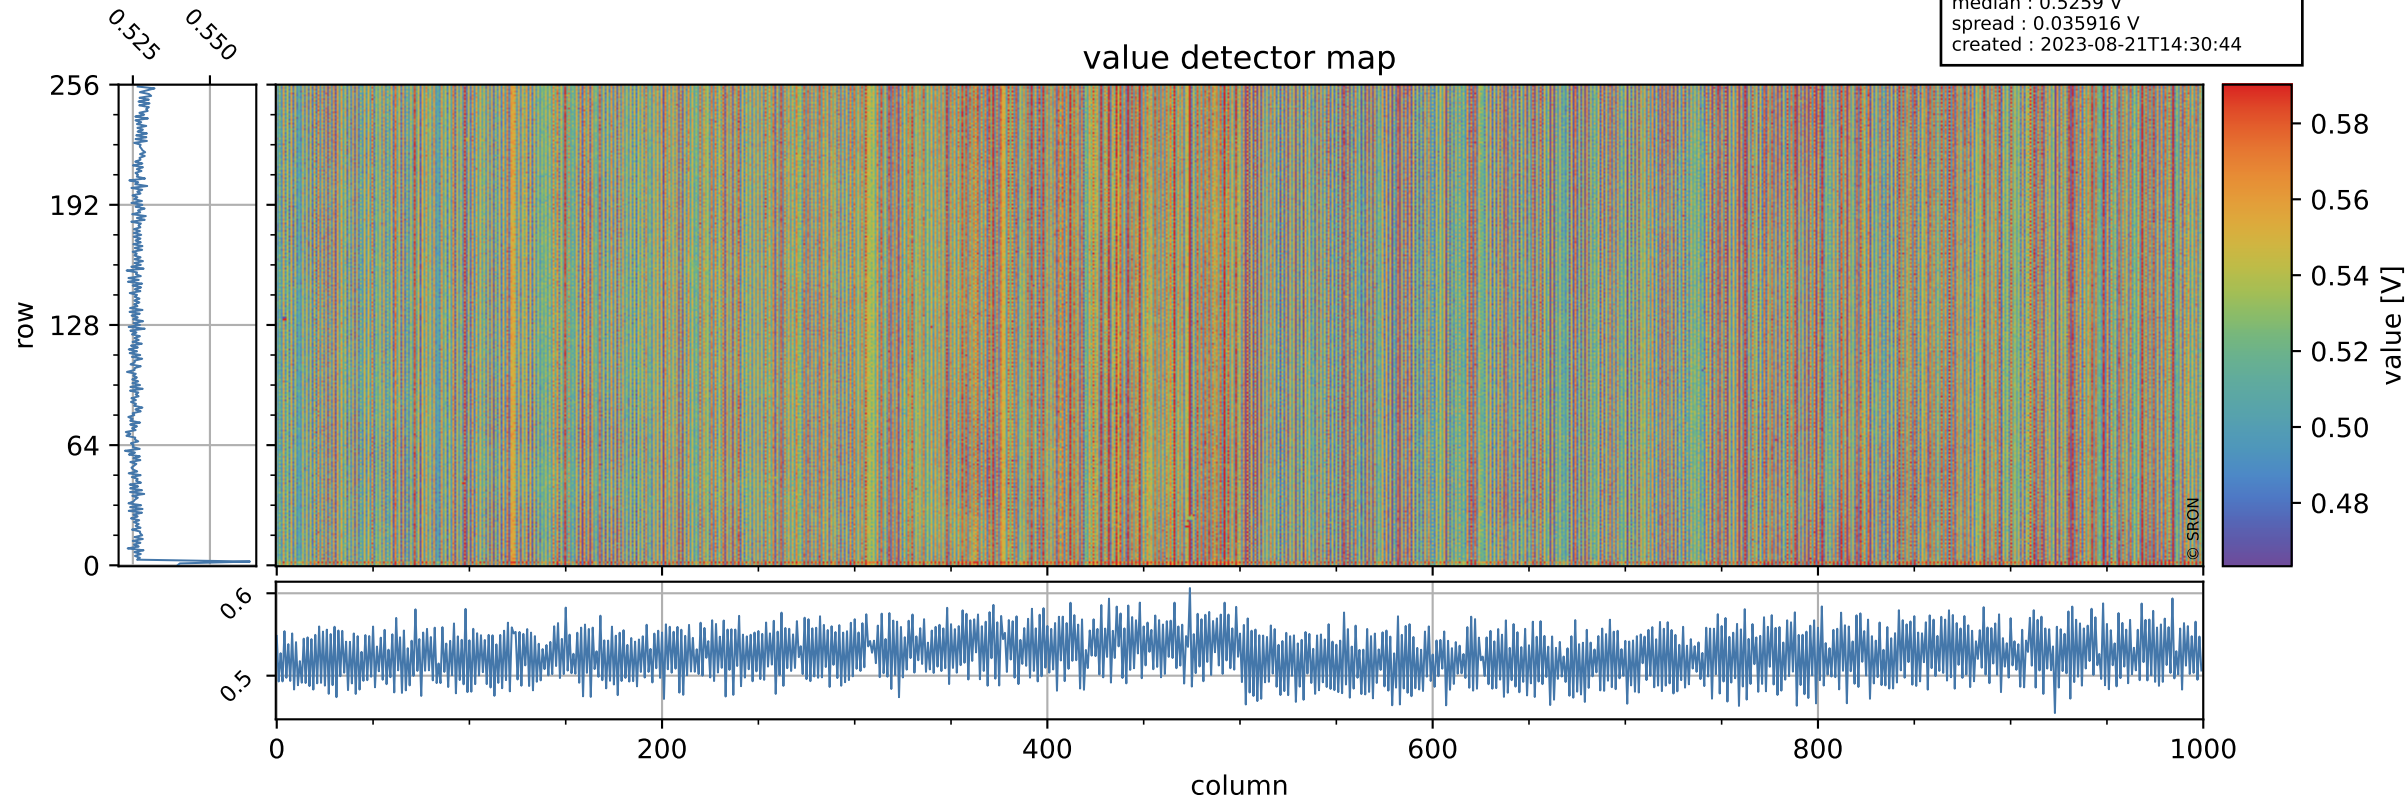

Tropomi SWIR offset (official)

orbits : 19 in [9907, 9952]
coverage : 2019-09-11 / 2019-09-14
median : 0.5259 V
spread : 0.035916 V
created : 2023-08-21T14:30:44

value detector map

Tropomi SWIR offset (official)

orbits : 19 in [9907, 9952]
coverage : 2019-09-11 / 2019-09-14
median : 32.667 μV
spread : 16.693 μV
created : 2023-08-21T14:30:45

Tropomi SWIR offset (official)

orbits : 19 in [9907, 9952]
coverage : 2019-09-11 / 2019-09-14
median : -0.11997 mV
spread : 0.34891 mV
created : 2023-08-21T14:30:45

value compared with SWIR offset CKD

Tropomi SWIR offset (official) ground-tracks of Sentinel-5P

orbits : 19 in [9907, 9952]
coverage : 2019-09-11 / 2019-09-14
created : 2023-08-21T14:30:45

Tropomi SWIR offset (official)

orbits : [2827, 9952]
coverage : 2018-04-30 / 2019-09-14
created : 2023-08-21T14:30:46

trend of detector median & temperatures