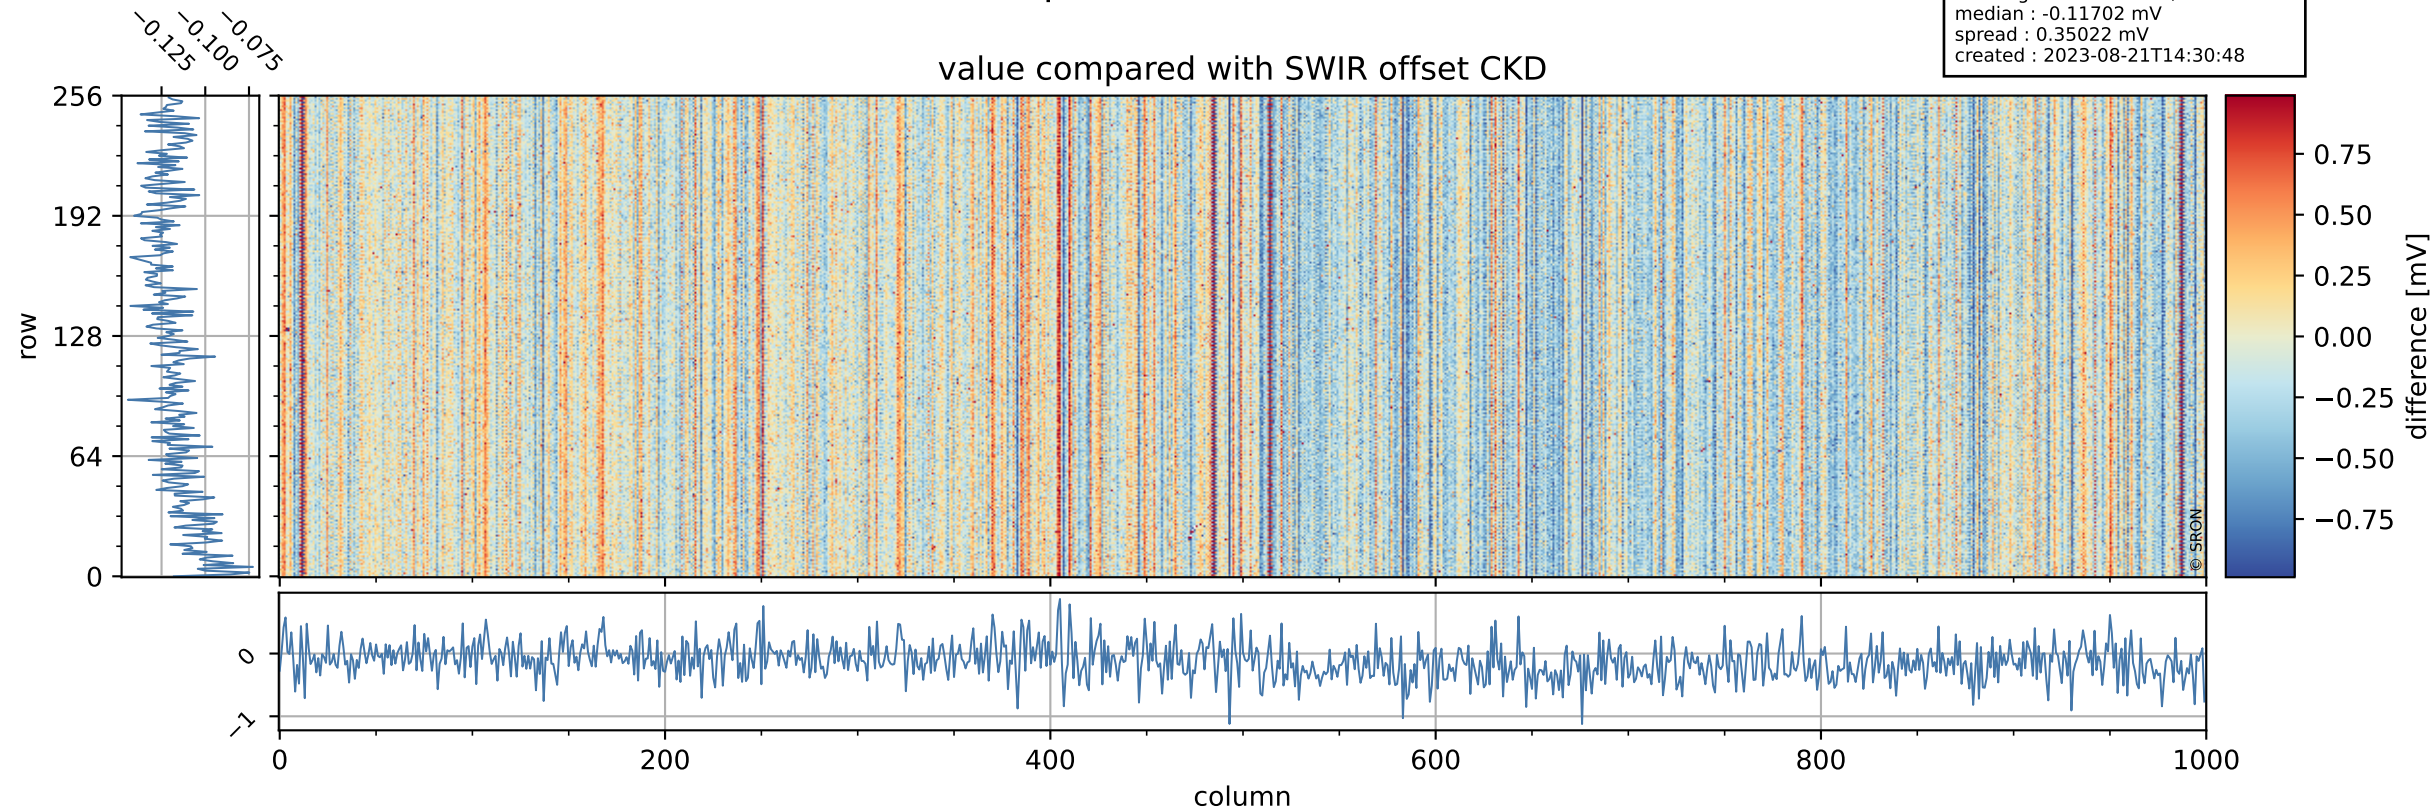

Tropomi SWIR offset (official)

orbits : 20 in [9922, 9967]
coverage : 2019-09-12 / 2019-09-15
median : 0.5259 V
spread : 0.035915 V
created : 2023-08-21T14:30:47

value detector map

Tropomi SWIR offset (official)

orbits : 20 in [9922, 9967]
coverage : 2019-09-12 / 2019-09-15
median : 32.638 μV
spread : 16.496 μV
created : 2023-08-21T14:30:47

Tropomi SWIR offset (official)

value compared with SWIR offset CKD

orbits : 20 in [9922, 9967]
coverage : 2019-09-12 / 2019-09-15
median : -0.11702 mV
spread : 0.35022 mV
created : 2023-08-21T14:30:48

Tropomi SWIR offset (official) ground-tracks of Sentinel-5P

orbits : 20 in [9922, 9967]
coverage : 2019-09-12 / 2019-09-15
created : 2023-08-21T14:30:48

Tropomi SWIR offset (official)

orbits : [2827, 9967]
coverage : 2018-04-30 / 2019-09-15
created : 2023-08-21T14:30:49

trend of detector median & temperatures