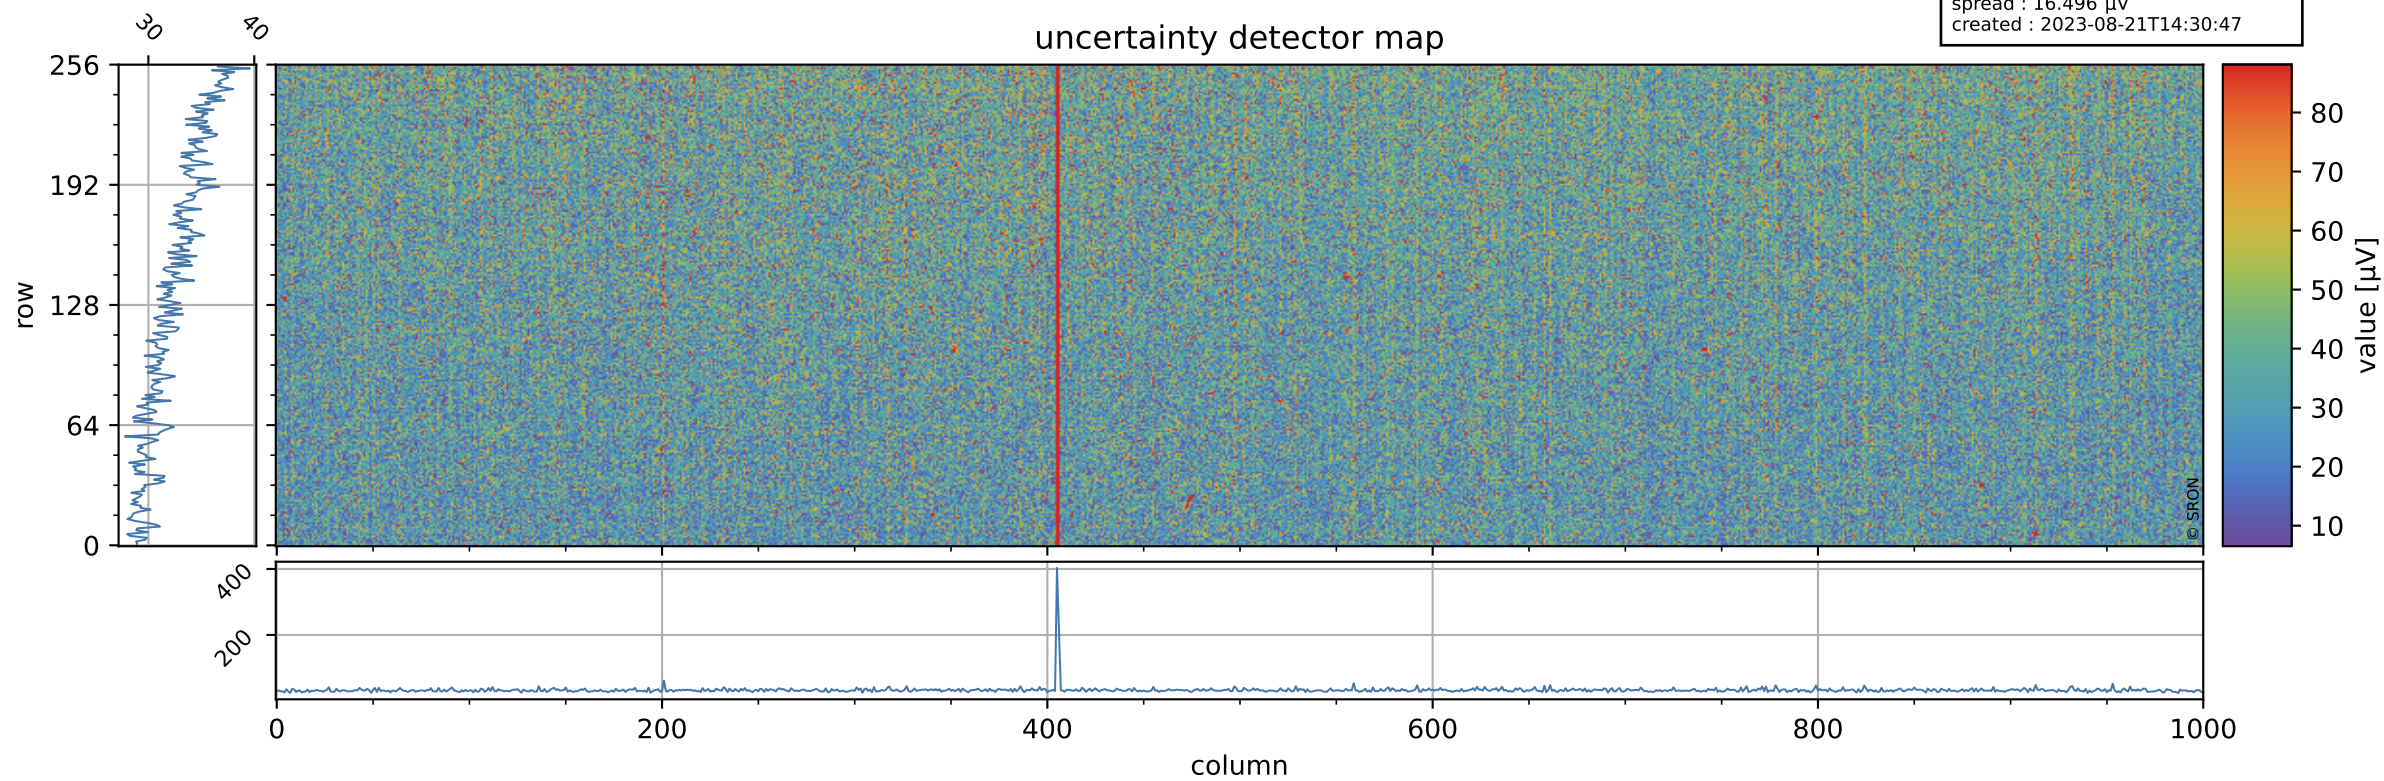

Tropomi SWIR offset (official)

orbits : 20 in [9922, 9967]
coverage : 2019-09-12 / 2019-09-15
median : 0.5259 V
spread : 0.035915 V
created : 2023-08-21T14:30:47

value detector map

Tropomi SWIR offset (official)

orbits : 20 in [9922, 9967]
coverage : 2019-09-12 / 2019-09-15
median : 32.638 μV
spread : 16.496 μV
created : 2023-08-21T14:30:47

Tropomi SWIR offset (official)

value compared with SWIR offset CKD

orbits : 20 in [9922, 9967]
coverage : 2019-09-12 / 2019-09-15
median : -0.11702 mV
spread : 0.35022 mV
created : 2023-08-21T14:30:48

Tropomi SWIR offset (official) ground-tracks of Sentinel-5P

orbits : 20 in [9922, 9967]
coverage : 2019-09-12 / 2019-09-15
created : 2023-08-21T14:30:48

Tropomi SWIR offset (official)

orbits : [2827, 9967]
coverage : 2018-04-30 / 2019-09-15
created : 2023-08-21T14:30:49

trend of detector median & temperatures