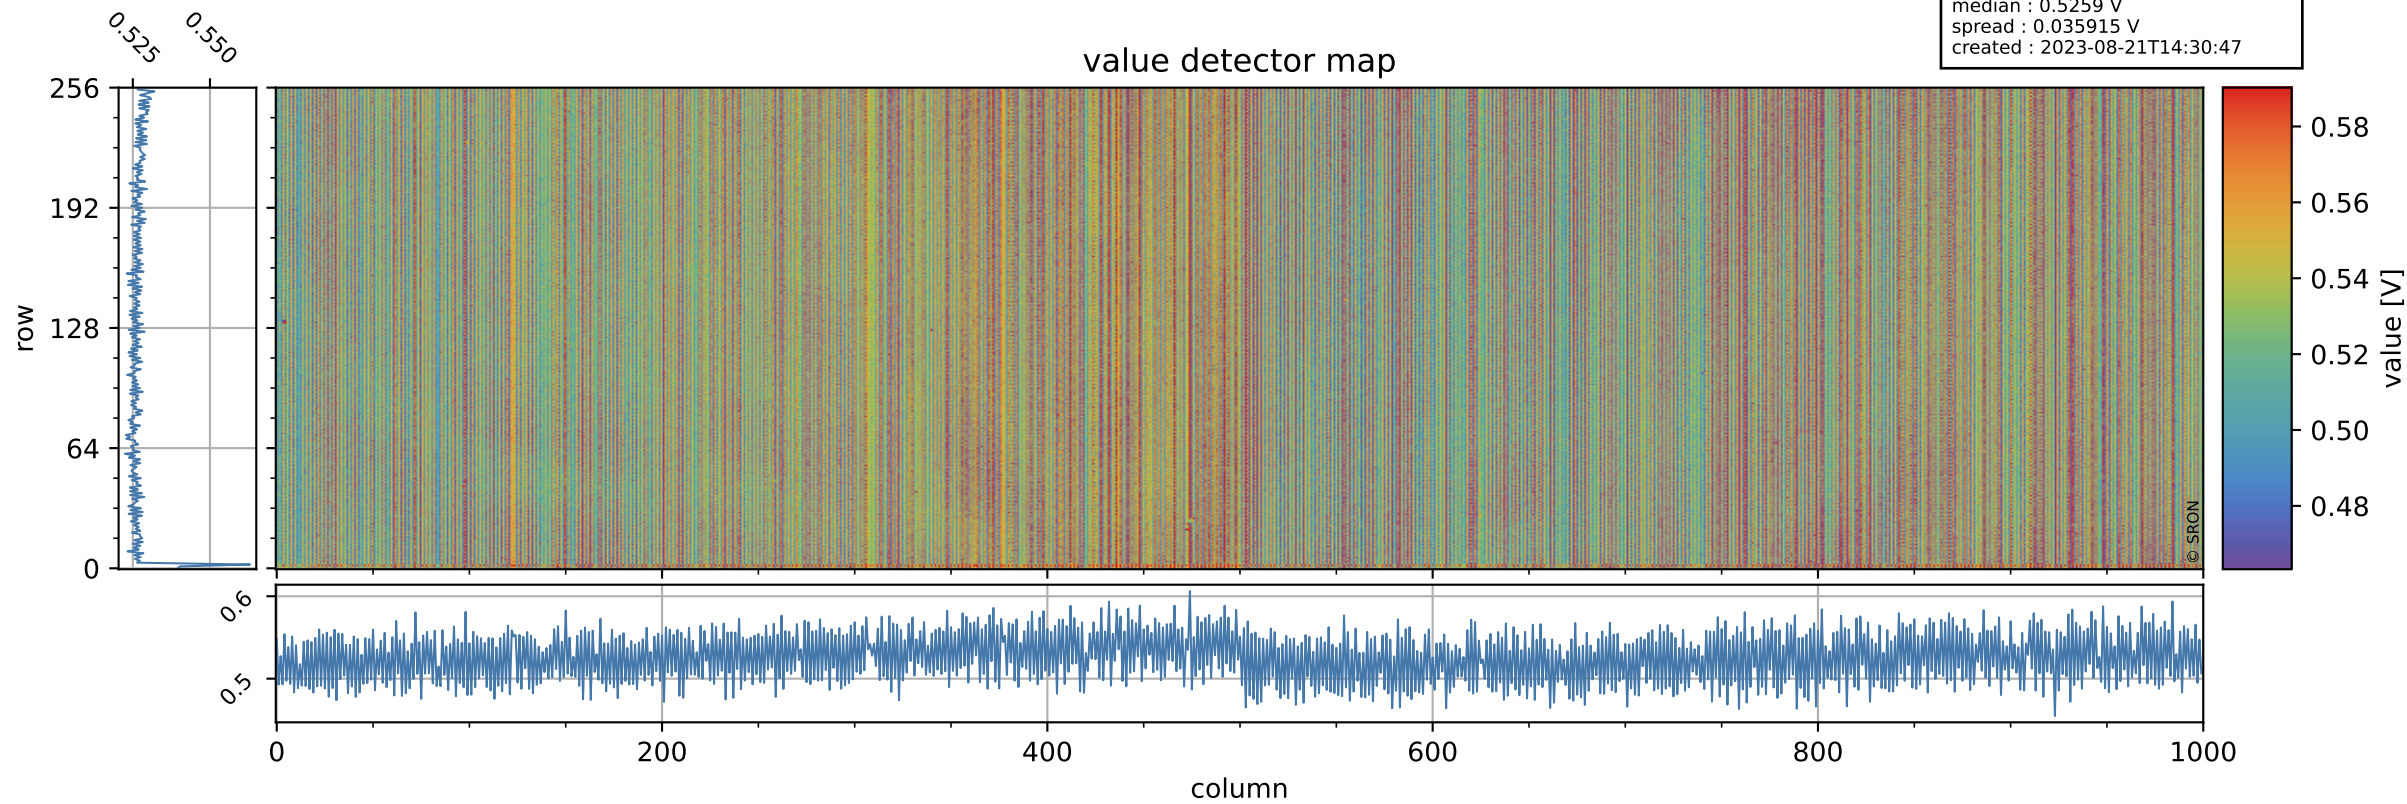

Tropomi SWIR offset (official)

orbits : 20 in [9922, 9967]
coverage : 2019-09-12 / 2019-09-15
median : 0.5259 V
spread : 0.035915 V
created : 2023-08-21T14:30:47

value detector map

Tropomi SWIR offset (official)

orbits : 20 in [9922, 9967]
coverage : 2019-09-12 / 2019-09-15
median : 32.638 μV
spread : 16.496 μV
created : 2023-08-21T14:30:47

Tropomi SWIR offset (official)

value compared with SWIR offset CKD

orbits : 20 in [9922, 9967]
coverage : 2019-09-12 / 2019-09-15
median : -0.11702 mV
spread : 0.35022 mV
created : 2023-08-21T14:30:48

Tropomi SWIR offset (official) ground-tracks of Sentinel-5P

orbits : 20 in [9922, 9967]
coverage : 2019-09-12 / 2019-09-15
created : 2023-08-21T14:30:48

Tropomi SWIR offset (official)

orbits : [2827, 9967]
coverage : 2018-04-30 / 2019-09-15
created : 2023-08-21T14:30:49

trend of detector median & temperatures