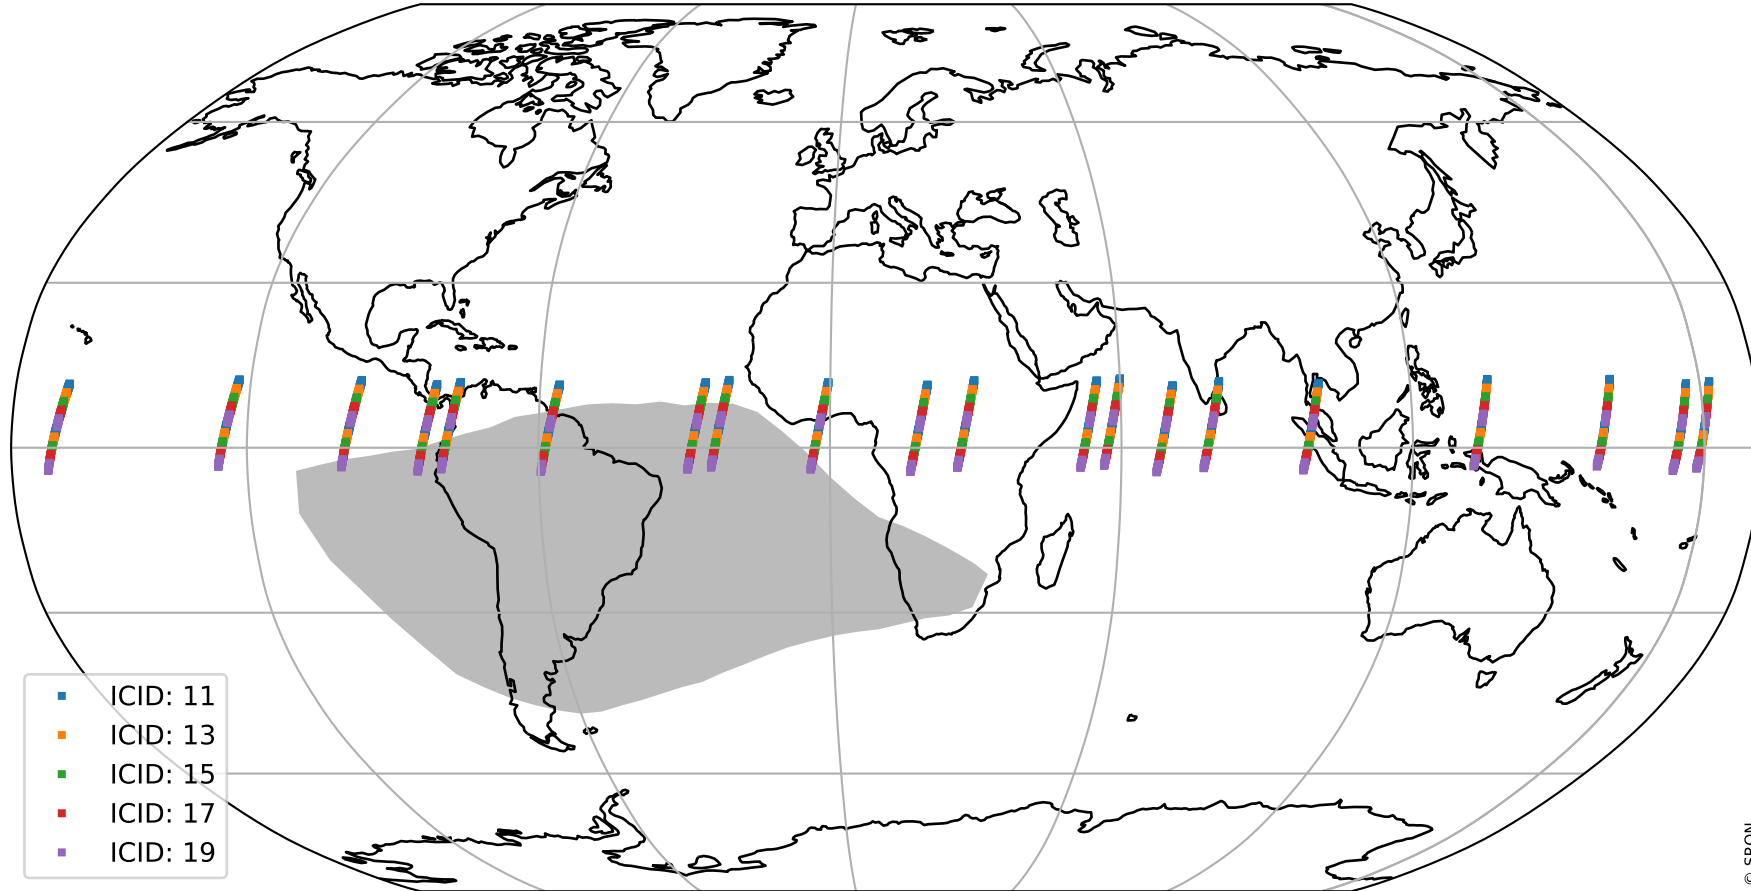

Tropomi SWIR offset (official)

orbits : 20 in [9922, 9967]
coverage : 2019-09-12 / 2019-09-15
median : 0.5259 V
spread : 0.035915 V
created : 2023-08-21T14:30:47

value detector map

Tropomi SWIR offset (official)

orbits : 20 in [9922, 9967]
coverage : 2019-09-12 / 2019-09-15
median : 32.638 μV
spread : 16.496 μV
created : 2023-08-21T14:30:47

Tropomi SWIR offset (official)

value compared with SWIR offset CKD

orbits : 20 in [9922, 9967]
coverage : 2019-09-12 / 2019-09-15
median : -0.11702 mV
spread : 0.35022 mV
created : 2023-08-21T14:30:48

Tropomi SWIR offset (official) ground-tracks of Sentinel-5P

orbits : 20 in [9922, 9967]
coverage : 2019-09-12 / 2019-09-15
created : 2023-08-21T14:30:48

Tropomi SWIR offset (official)

orbits : [2827, 9967]
coverage : 2018-04-30 / 2019-09-15
created : 2023-08-21T14:30:49

trend of detector median & temperatures