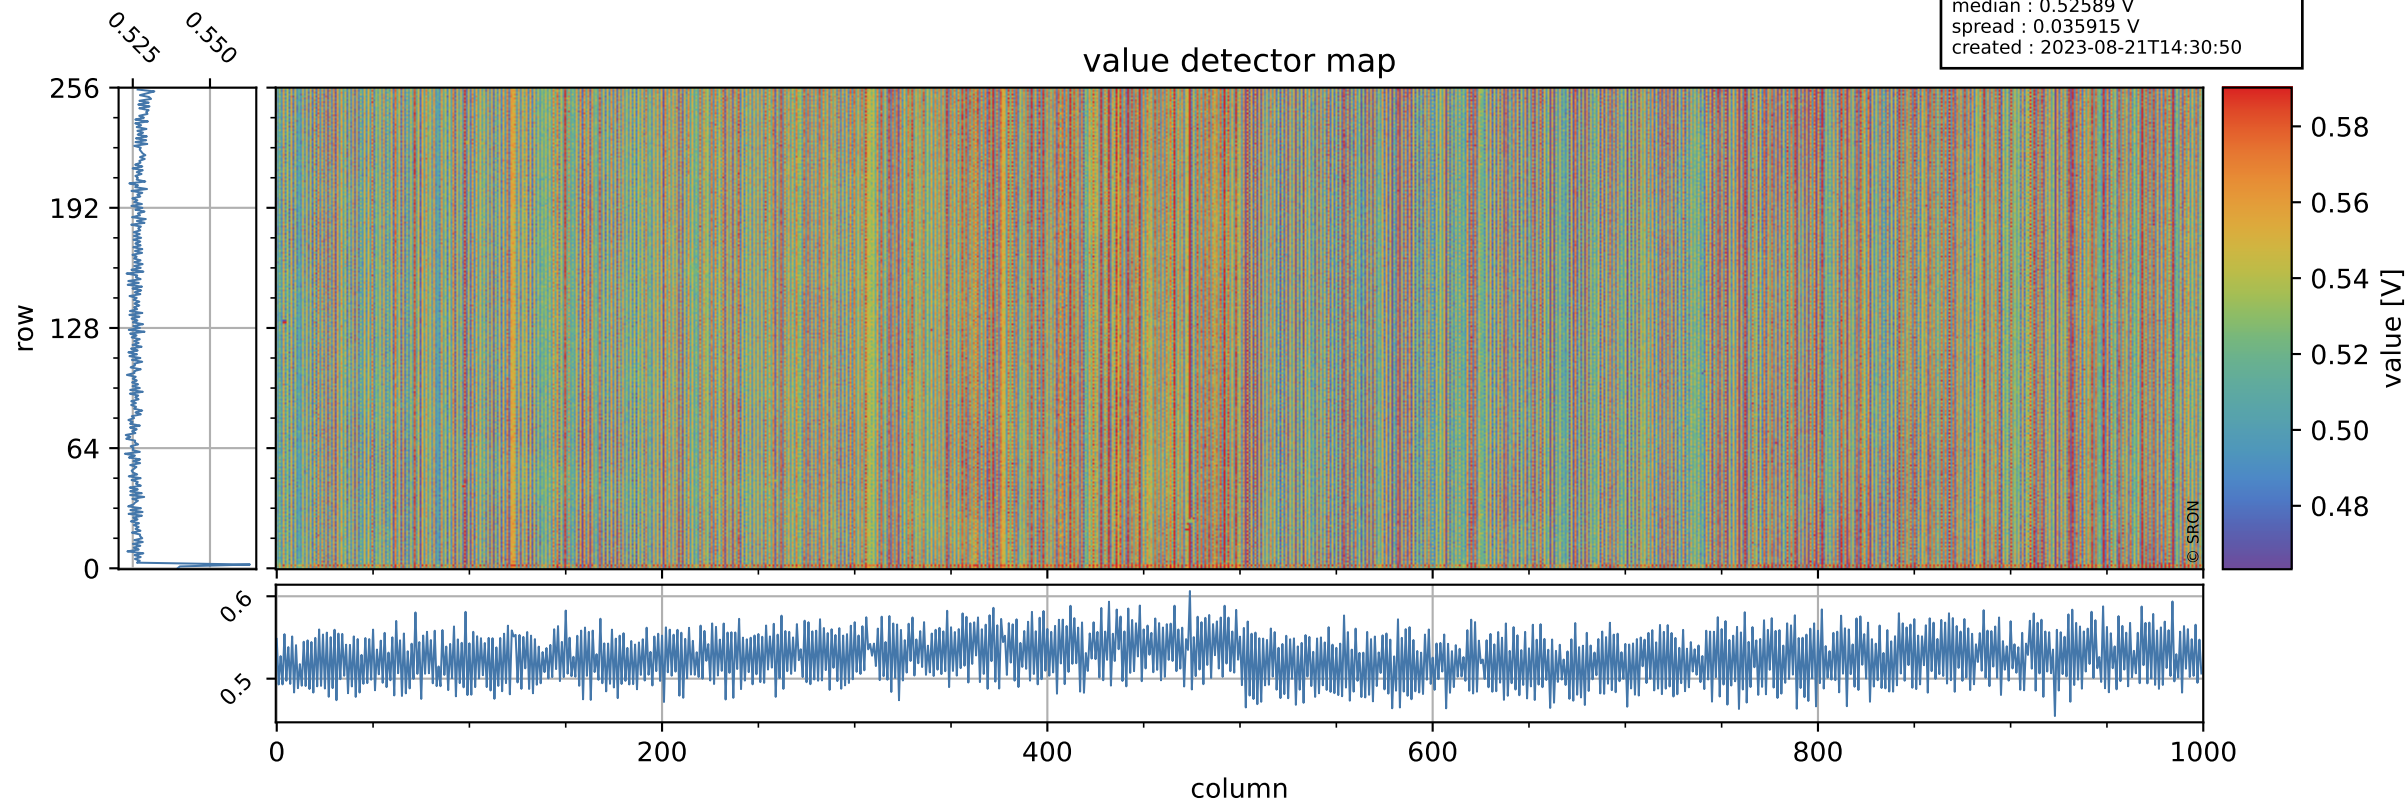

# Tropomi SWIR offset (official)

orbits : 19 in [9937, 9982]  
coverage : 2019-09-14 / 2019-09-17  
median : 0.52589 V  
spread : 0.035915 V  
created : 2023-08-21T14:30:50

## value detector map

# Tropomi SWIR offset (official)

orbits : 19 in [9937, 9982]  
coverage : 2019-09-14 / 2019-09-17  
median : 29.885  $\mu\text{V}$   
spread : 14.777  $\mu\text{V}$   
created : 2023-08-21T14:30:51

# Tropomi SWIR offset (official) ground-tracks of Sentinel-5P

orbits : 19 in [9937, 9982]  
coverage : 2019-09-14 / 2019-09-17  
created : 2023-08-21T14:30:51