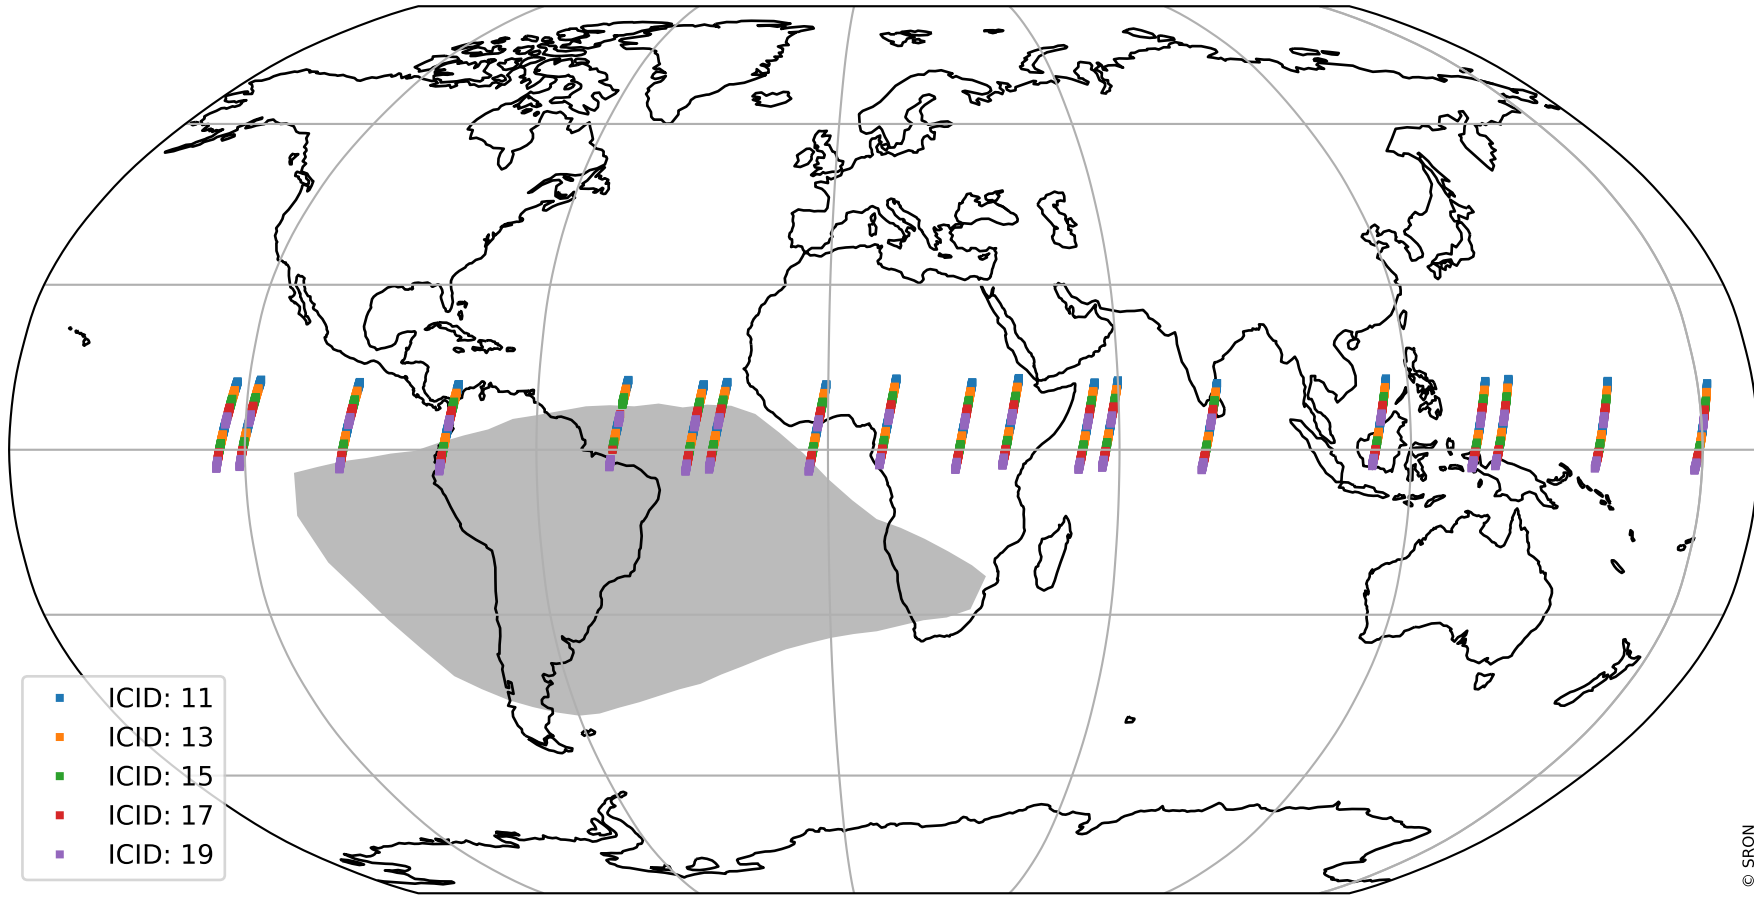

# Tropomi SWIR offset (official)

orbits : 19 in [9937, 9982]  
coverage : 2019-09-14 / 2019-09-17  
median : 29.885  $\mu\text{V}$   
spread : 14.777  $\mu\text{V}$   
created : 2023-08-21T14:30:51

# Tropomi SWIR offset (official)

orbits : 19 in [9937, 9982]  
coverage : 2019-09-14 / 2019-09-17  
median : -0.13044 mV  
spread : 0.35352 mV  
created : 2023-08-21T14:30:51

value compared with SWIR offset CKD

# Tropomi SWIR offset (official) ground-tracks of Sentinel-5P

orbits : 19 in [9937, 9982]  
coverage : 2019-09-14 / 2019-09-17  
created : 2023-08-21T14:30:51

# Tropomi SWIR offset (official)

orbits : [2827, 9982]  
coverage : 2018-04-30 / 2019-09-17  
created : 2023-08-21T14:30:52