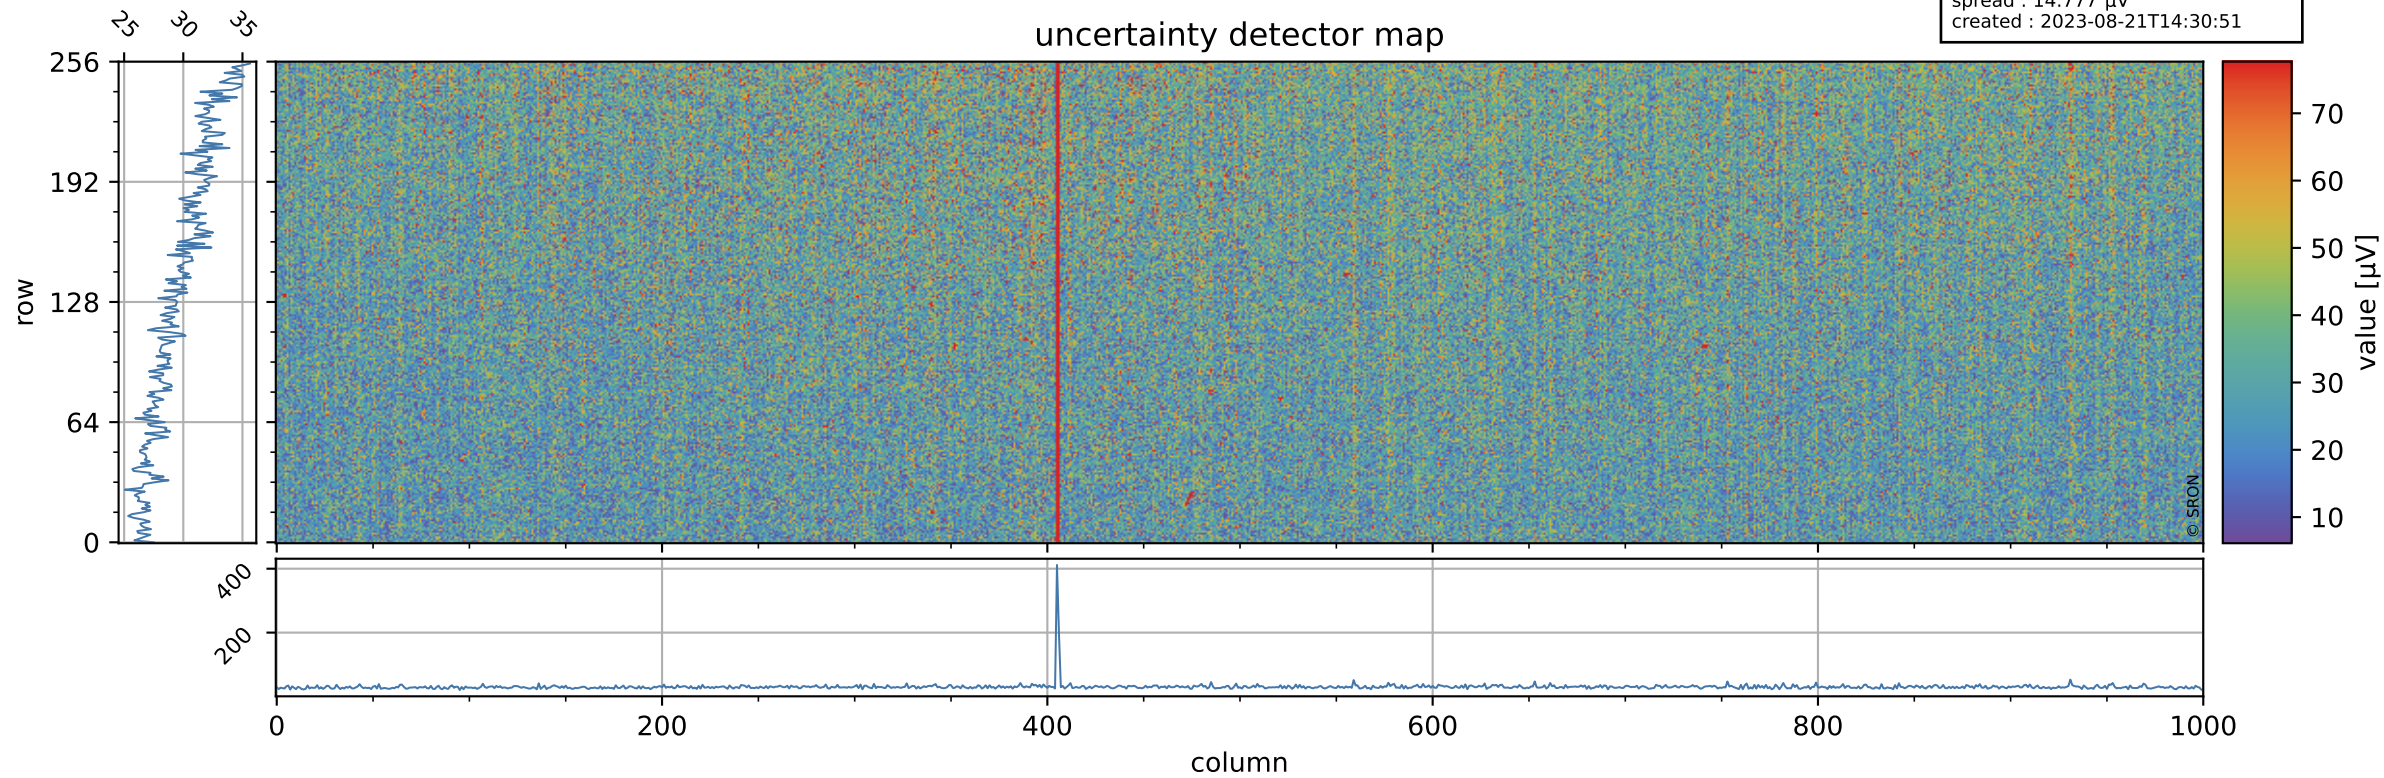

# Tropomi SWIR offset (official)

orbits : 19 in [9937, 9982]  
coverage : 2019-09-14 / 2019-09-17  
median : 0.52589 V  
spread : 0.035915 V  
created : 2023-08-21T14:30:50

## value detector map

# Tropomi SWIR offset (official)

orbits : 19 in [9937, 9982]  
coverage : 2019-09-14 / 2019-09-17  
median : 29.885  $\mu\text{V}$   
spread : 14.777  $\mu\text{V}$   
created : 2023-08-21T14:30:51

# Tropomi SWIR offset (official) ground-tracks of Sentinel-5P

orbits : 19 in [9937, 9982]  
coverage : 2019-09-14 / 2019-09-17  
created : 2023-08-21T14:30:51