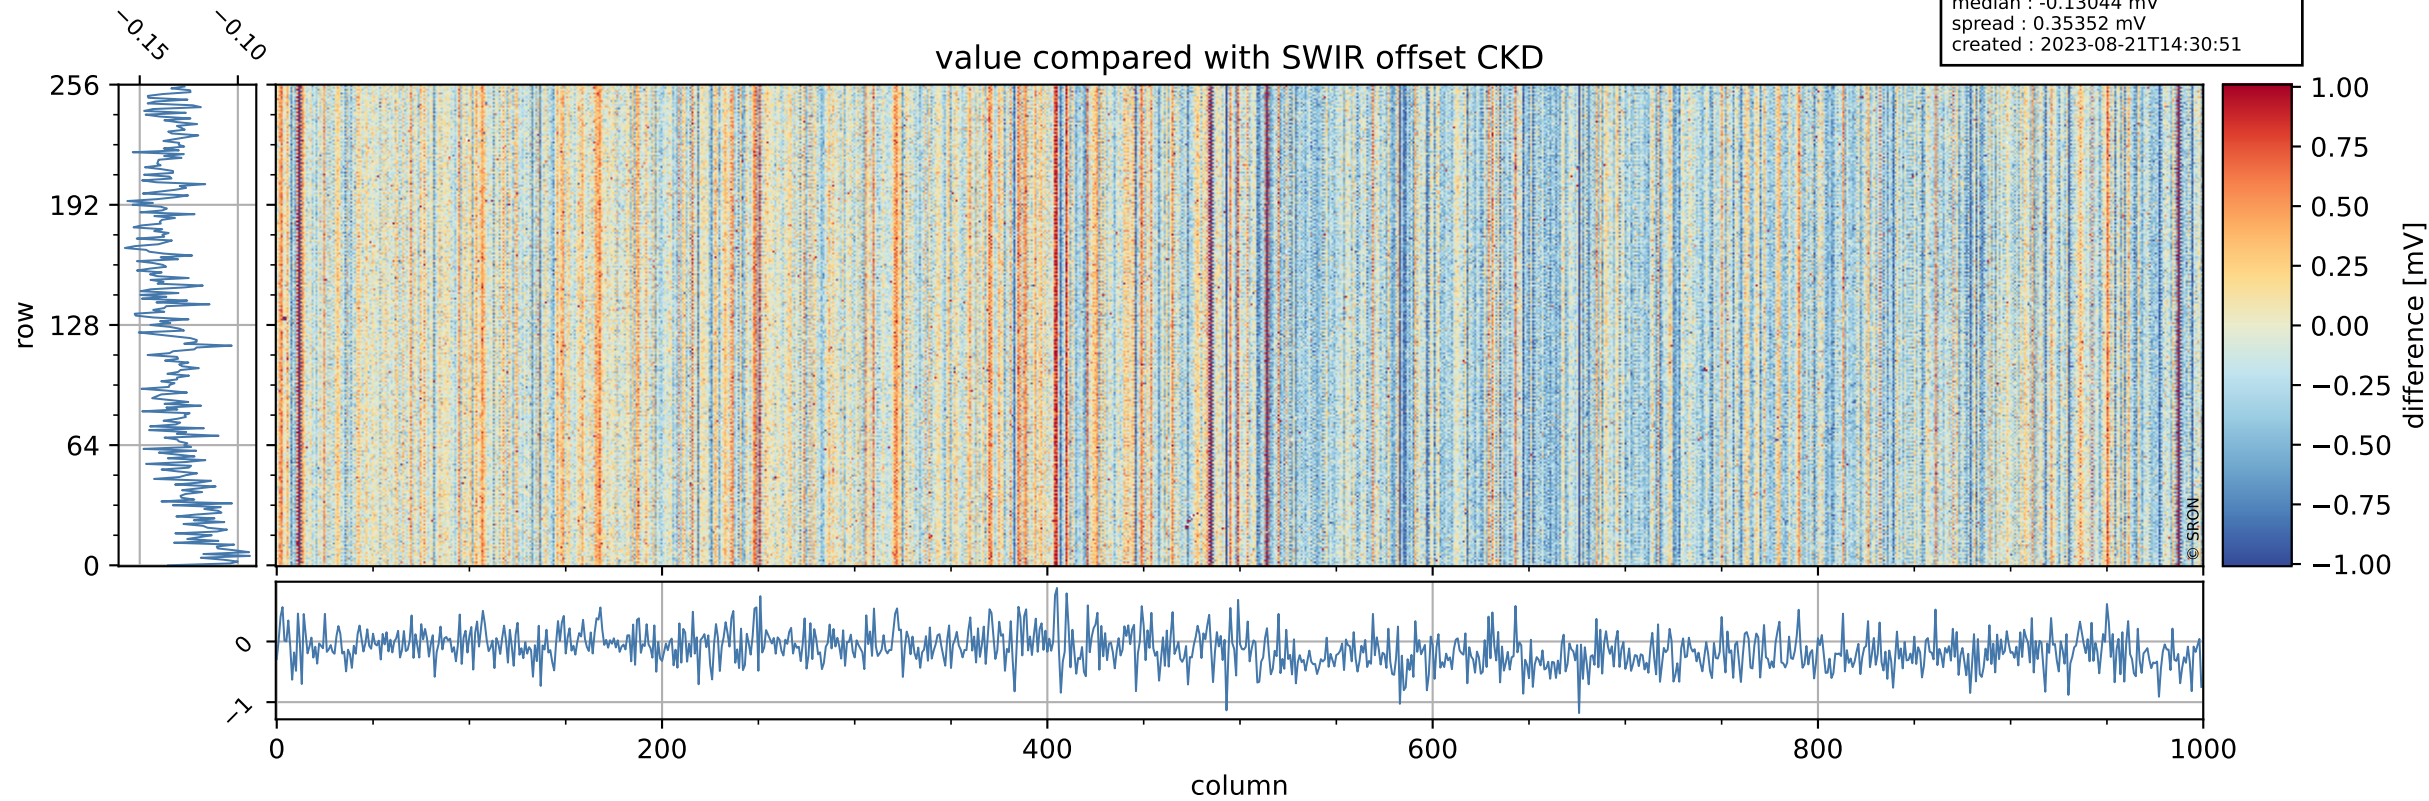

## value detector map

# Tropomi SWIR offset (official)

orbits : 19 in [9937, 9982]  
coverage : 2019-09-14 / 2019-09-17  
median : 29.885  $\mu\text{V}$   
spread : 14.777  $\mu\text{V}$   
created : 2023-08-21T14:30:51

# Tropomi SWIR offset (official)

orbits : 19 in [9937, 9982]  
coverage : 2019-09-14 / 2019-09-17  
median : -0.13044 mV  
spread : 0.35352 mV  
created : 2023-08-21T14:30:51

value compared with SWIR offset CKD

# Tropomi SWIR offset (official) ground-tracks of Sentinel-5P

orbits : 19 in [9937, 9982]  
coverage : 2019-09-14 / 2019-09-17  
created : 2023-08-21T14:30:51