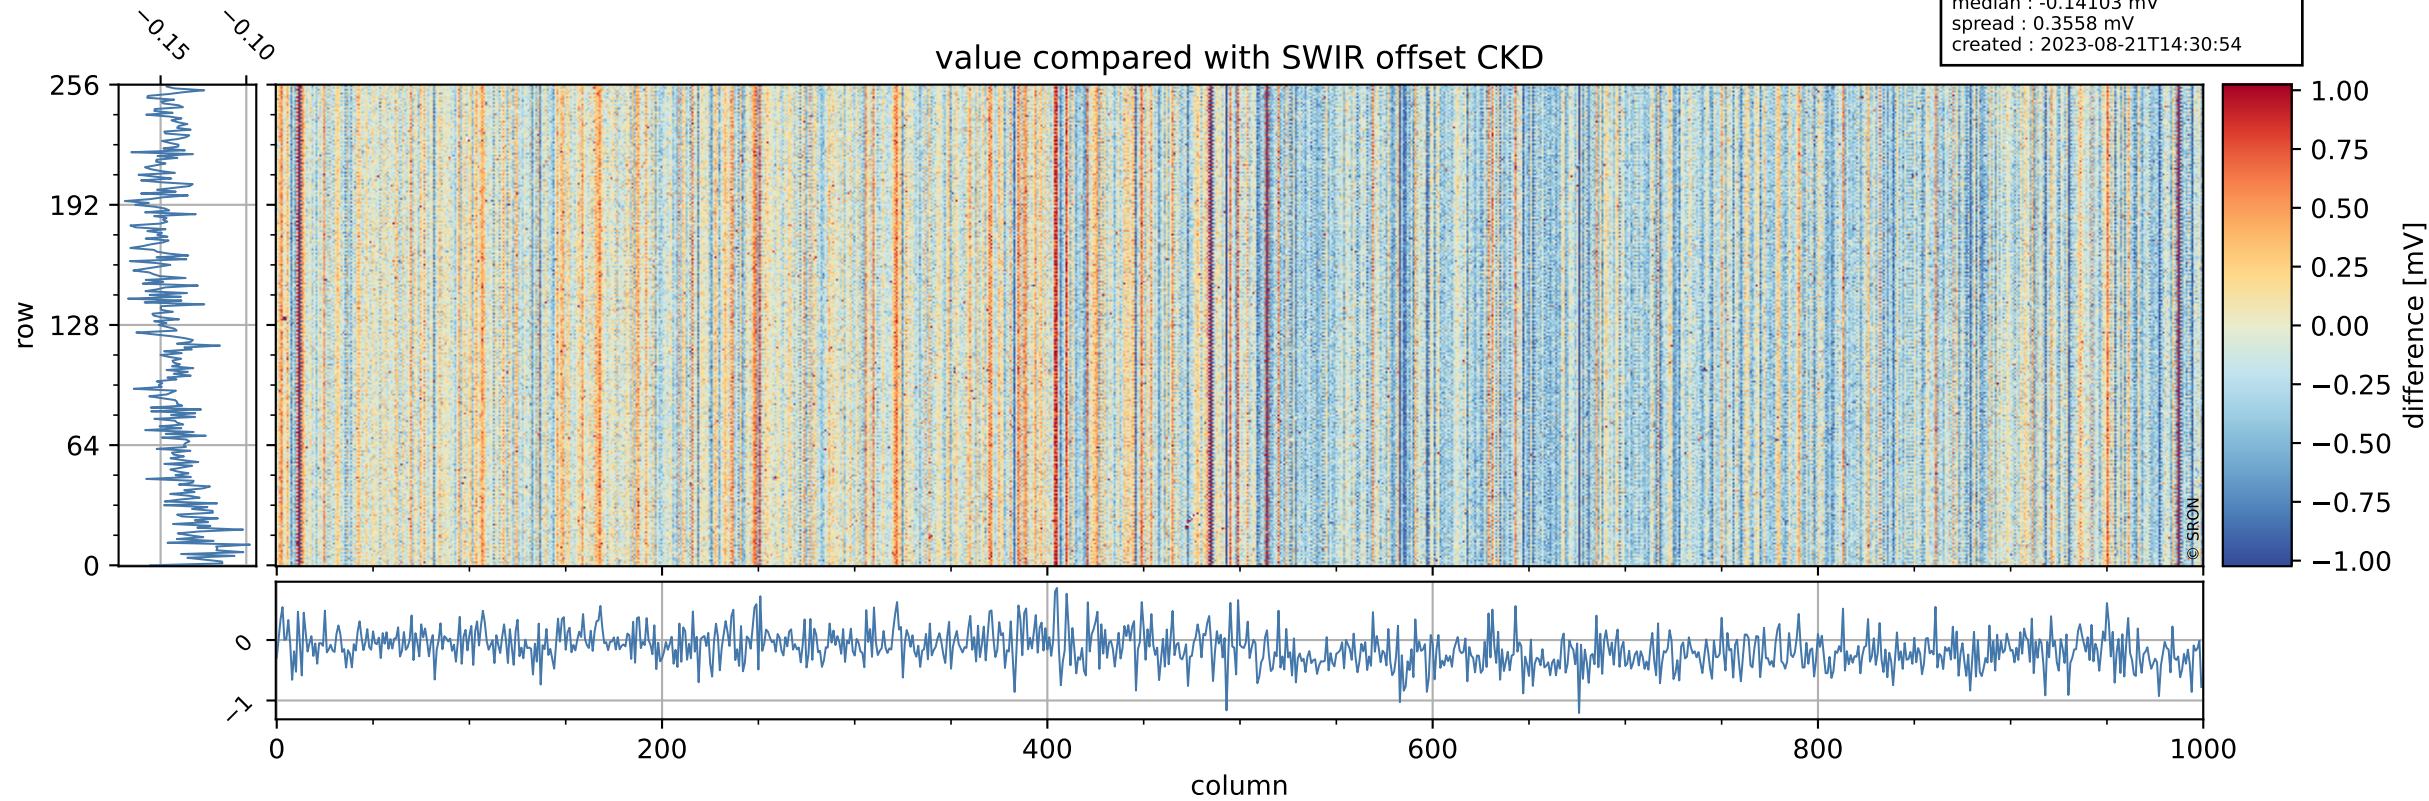

Tropomi SWIR offset (official)

orbits : 20 in [9952, 9997]
coverage : 2019-09-14 / 2019-09-18
median : 0.52588 V
spread : 0.035914 V
created : 2023-08-21T14:30:53

value detector map

Tropomi SWIR offset (official)

orbits : 20 in [9952, 9997]
coverage : 2019-09-14 / 2019-09-18
median : 29.23 μV
spread : 14.681 μV
created : 2023-08-21T14:30:54

Tropomi SWIR offset (official)

orbits : 20 in [9952, 9997]
coverage : 2019-09-14 / 2019-09-18
median : -0.14103 mV
spread : 0.3558 mV
created : 2023-08-21T14:30:54

value compared with SWIR offset CKD

Tropomi SWIR offset (official) ground-tracks of Sentinel-5P

orbits : 20 in [9952, 9997]
coverage : 2019-09-14 / 2019-09-18
created : 2023-08-21T14:30:54

Tropomi SWIR offset (official)

orbits : [2827, 9997]
coverage : 2018-04-30 / 2019-09-18
created : 2023-08-21T14:30:55

trend of detector median & temperatures