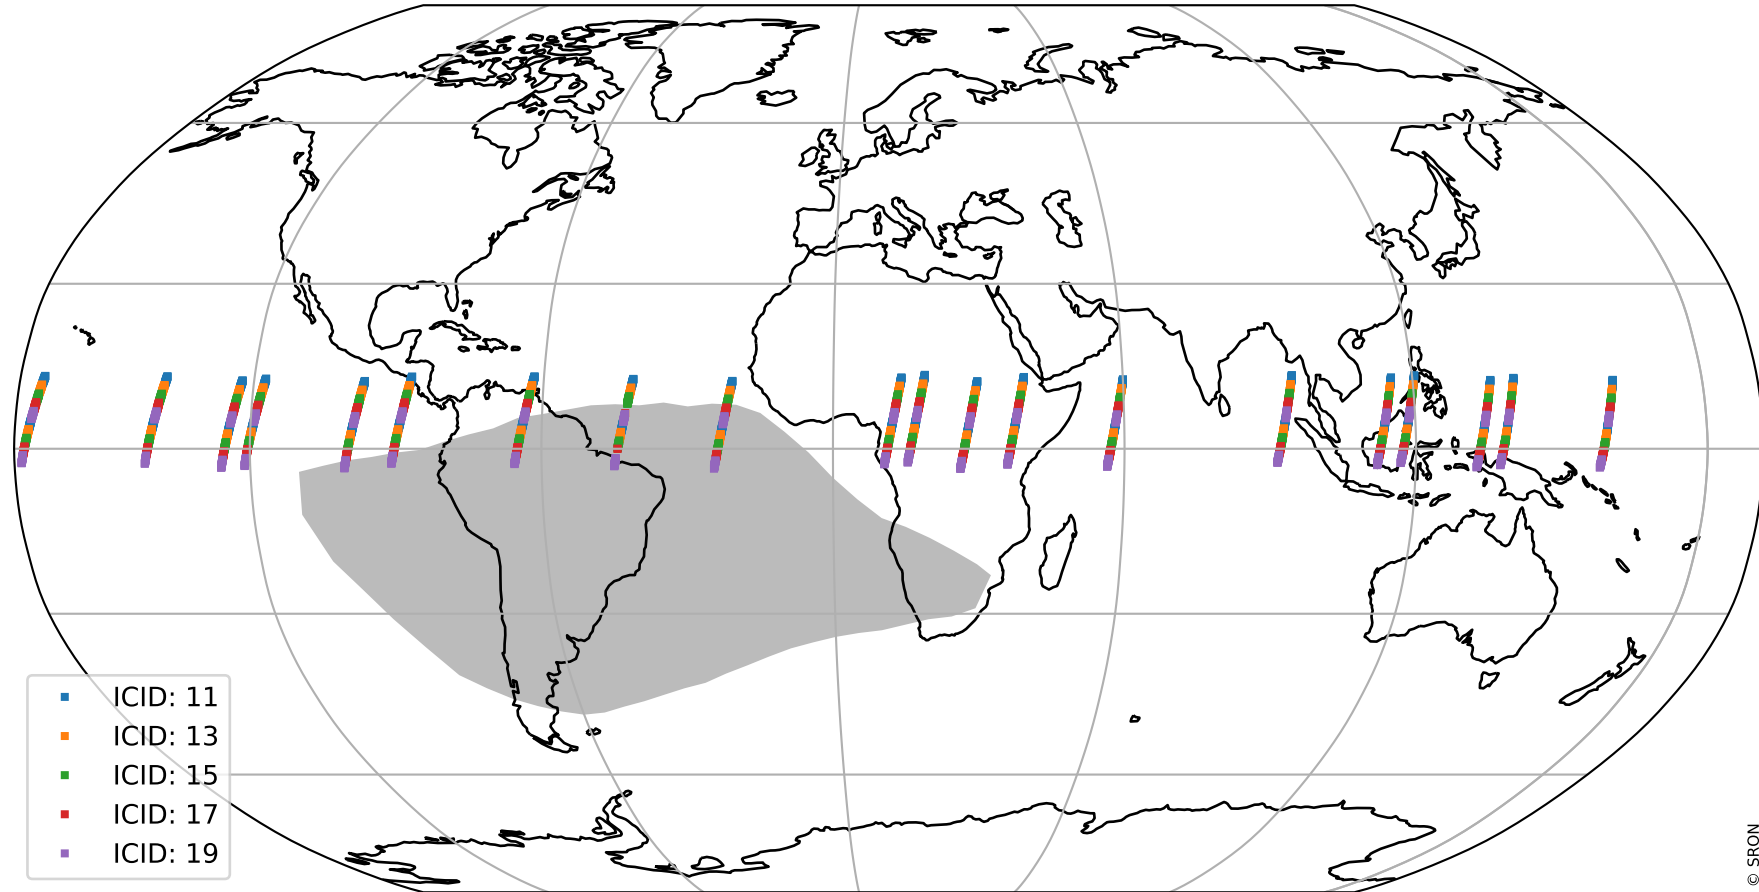

Tropomi SWIR offset (official)

orbits : 20 in [9952, 9997]
coverage : 2019-09-14 / 2019-09-18
median : 0.52588 V
spread : 0.035914 V
created : 2023-08-21T14:30:53

value detector map

Tropomi SWIR offset (official)

orbits : 20 in [9952, 9997]
coverage : 2019-09-14 / 2019-09-18
median : 29.23 μV
spread : 14.681 μV
created : 2023-08-21T14:30:54

Tropomi SWIR offset (official)

orbits : 20 in [9952, 9997]
coverage : 2019-09-14 / 2019-09-18
median : -0.14103 mV
spread : 0.3558 mV
created : 2023-08-21T14:30:54

value compared with SWIR offset CKD

Tropomi SWIR offset (official) ground-tracks of Sentinel-5P

orbits : 20 in [9952, 9997]
coverage : 2019-09-14 / 2019-09-18
created : 2023-08-21T14:30:54

Tropomi SWIR offset (official)

orbits : [2827, 9997]
coverage : 2018-04-30 / 2019-09-18
created : 2023-08-21T14:30:55

trend of detector median & temperatures