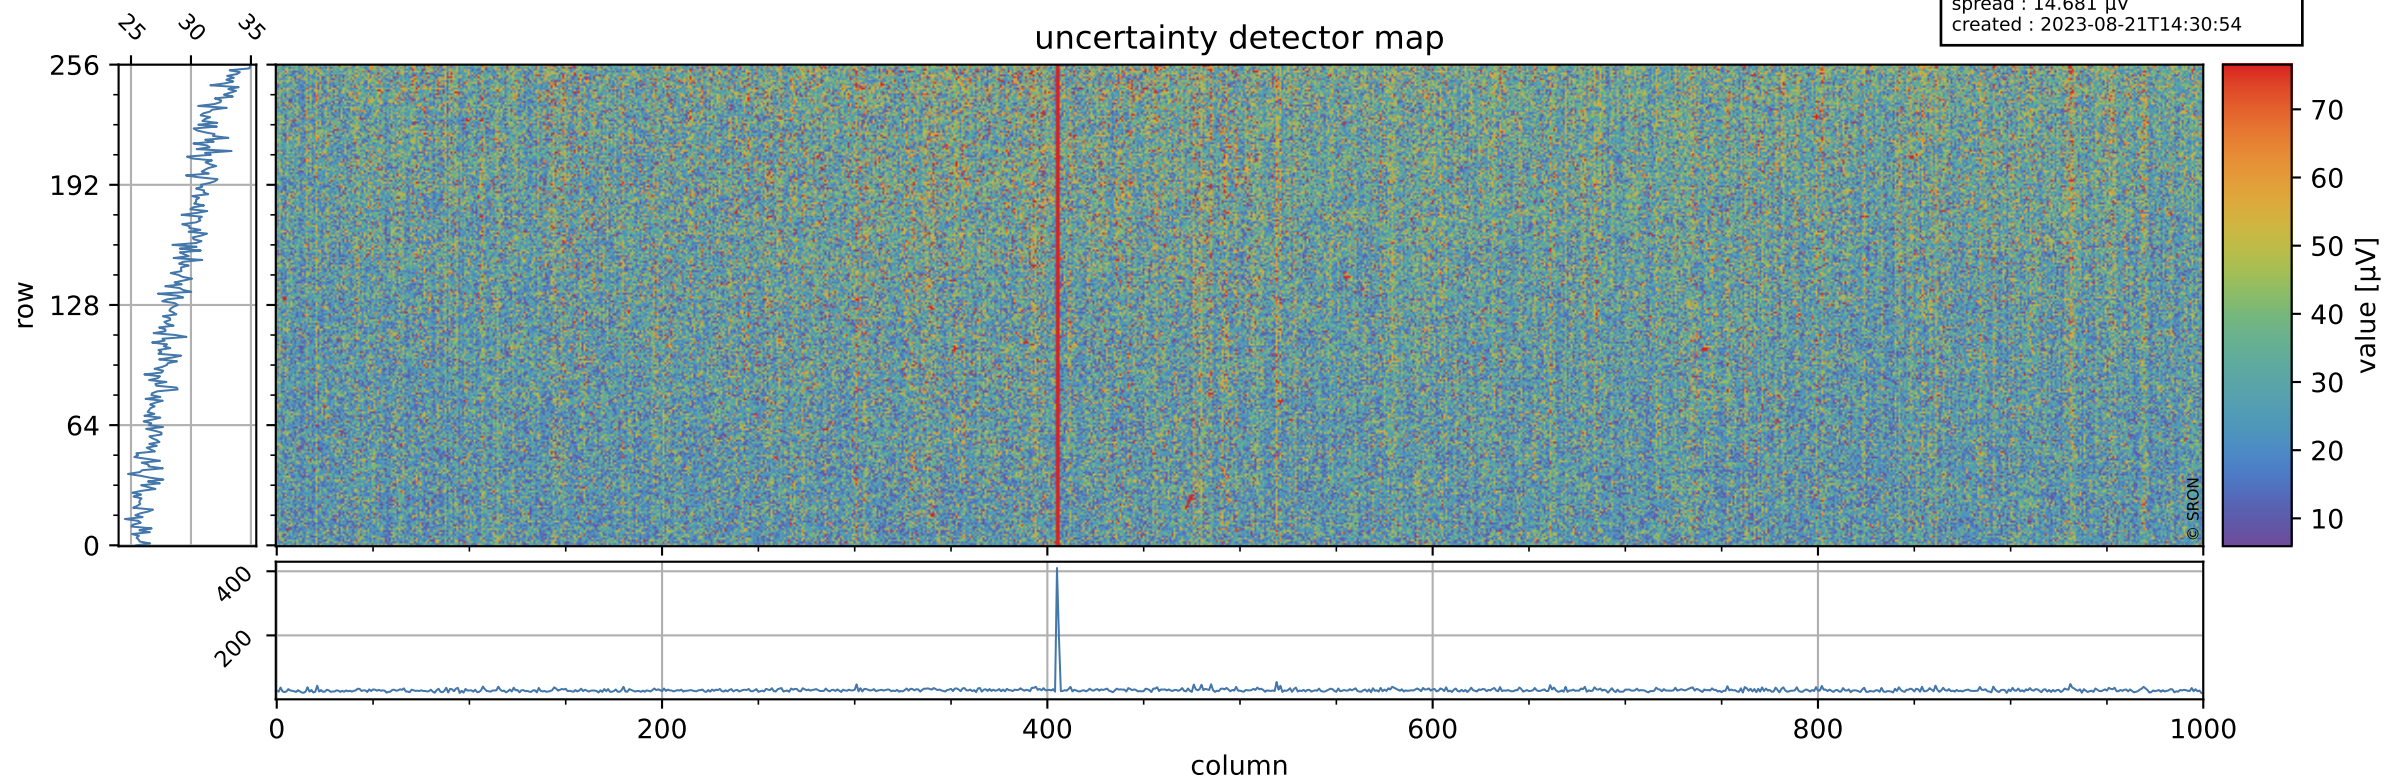

Tropomi SWIR offset (official)

orbits : 20 in [9952, 9997]
coverage : 2019-09-14 / 2019-09-18
median : 0.52588 V
spread : 0.035914 V
created : 2023-08-21T14:30:53

value detector map

Tropomi SWIR offset (official)

orbits : 20 in [9952, 9997]
coverage : 2019-09-14 / 2019-09-18
median : 29.23 μV
spread : 14.681 μV
created : 2023-08-21T14:30:54

Tropomi SWIR offset (official)

orbits : 20 in [9952, 9997]
coverage : 2019-09-14 / 2019-09-18
median : -0.14103 mV
spread : 0.3558 mV
created : 2023-08-21T14:30:54

value compared with SWIR offset CKD

Tropomi SWIR offset (official) ground-tracks of Sentinel-5P

orbits : 20 in [9952, 9997]
coverage : 2019-09-14 / 2019-09-18
created : 2023-08-21T14:30:54

Tropomi SWIR offset (official)

orbits : [2827, 9997]
coverage : 2018-04-30 / 2019-09-18
created : 2023-08-21T14:30:55

trend of detector median & temperatures