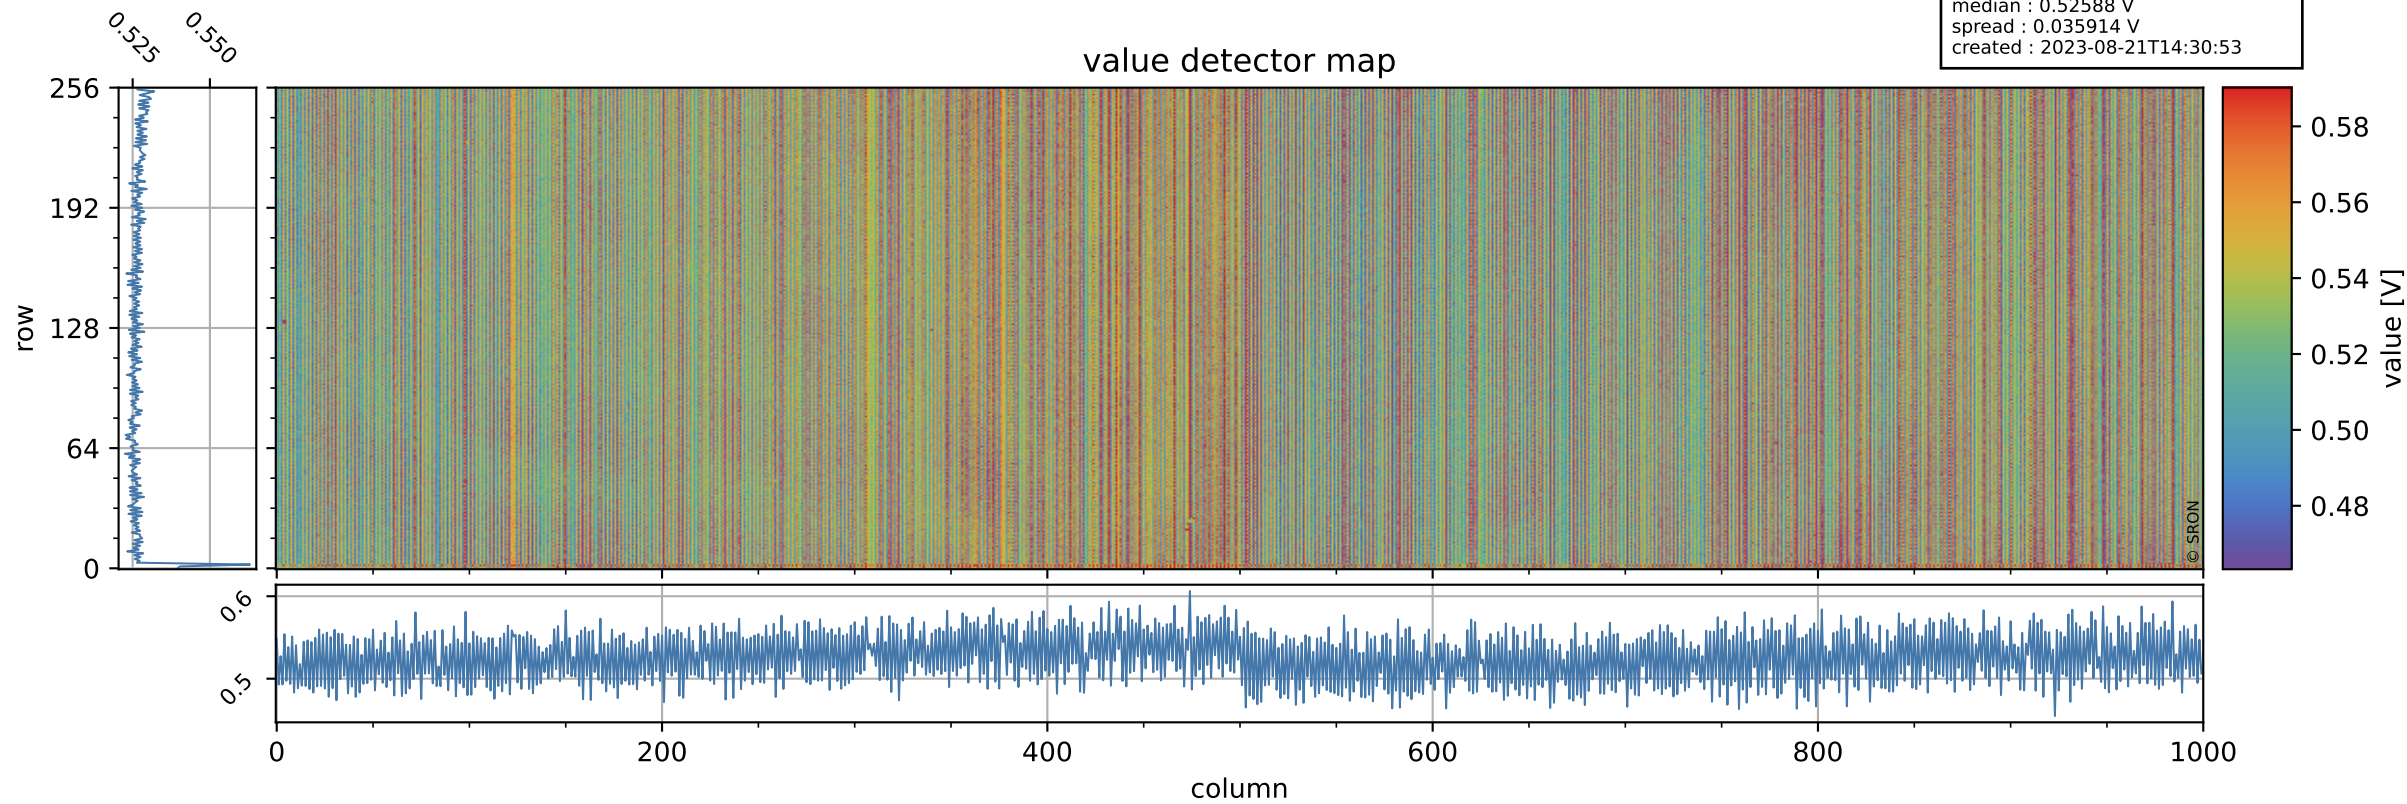

Tropomi SWIR offset (official)

orbits : 20 in [9952, 9997]
coverage : 2019-09-14 / 2019-09-18
median : 0.52588 V
spread : 0.035914 V
created : 2023-08-21T14:30:53

value detector map

Tropomi SWIR offset (official)

orbits : 20 in [9952, 9997]
coverage : 2019-09-14 / 2019-09-18
median : 29.23 μV
spread : 14.681 μV
created : 2023-08-21T14:30:54

Tropomi SWIR offset (official)

orbits : 20 in [9952, 9997]
coverage : 2019-09-14 / 2019-09-18
median : -0.14103 mV
spread : 0.3558 mV
created : 2023-08-21T14:30:54

value compared with SWIR offset CKD

Tropomi SWIR offset (official) ground-tracks of Sentinel-5P

orbits : 20 in [9952, 9997]
coverage : 2019-09-14 / 2019-09-18
created : 2023-08-21T14:30:54

Tropomi SWIR offset (official)

orbits : [2827, 9997]
coverage : 2018-04-30 / 2019-09-18
created : 2023-08-21T14:30:55

trend of detector median & temperatures