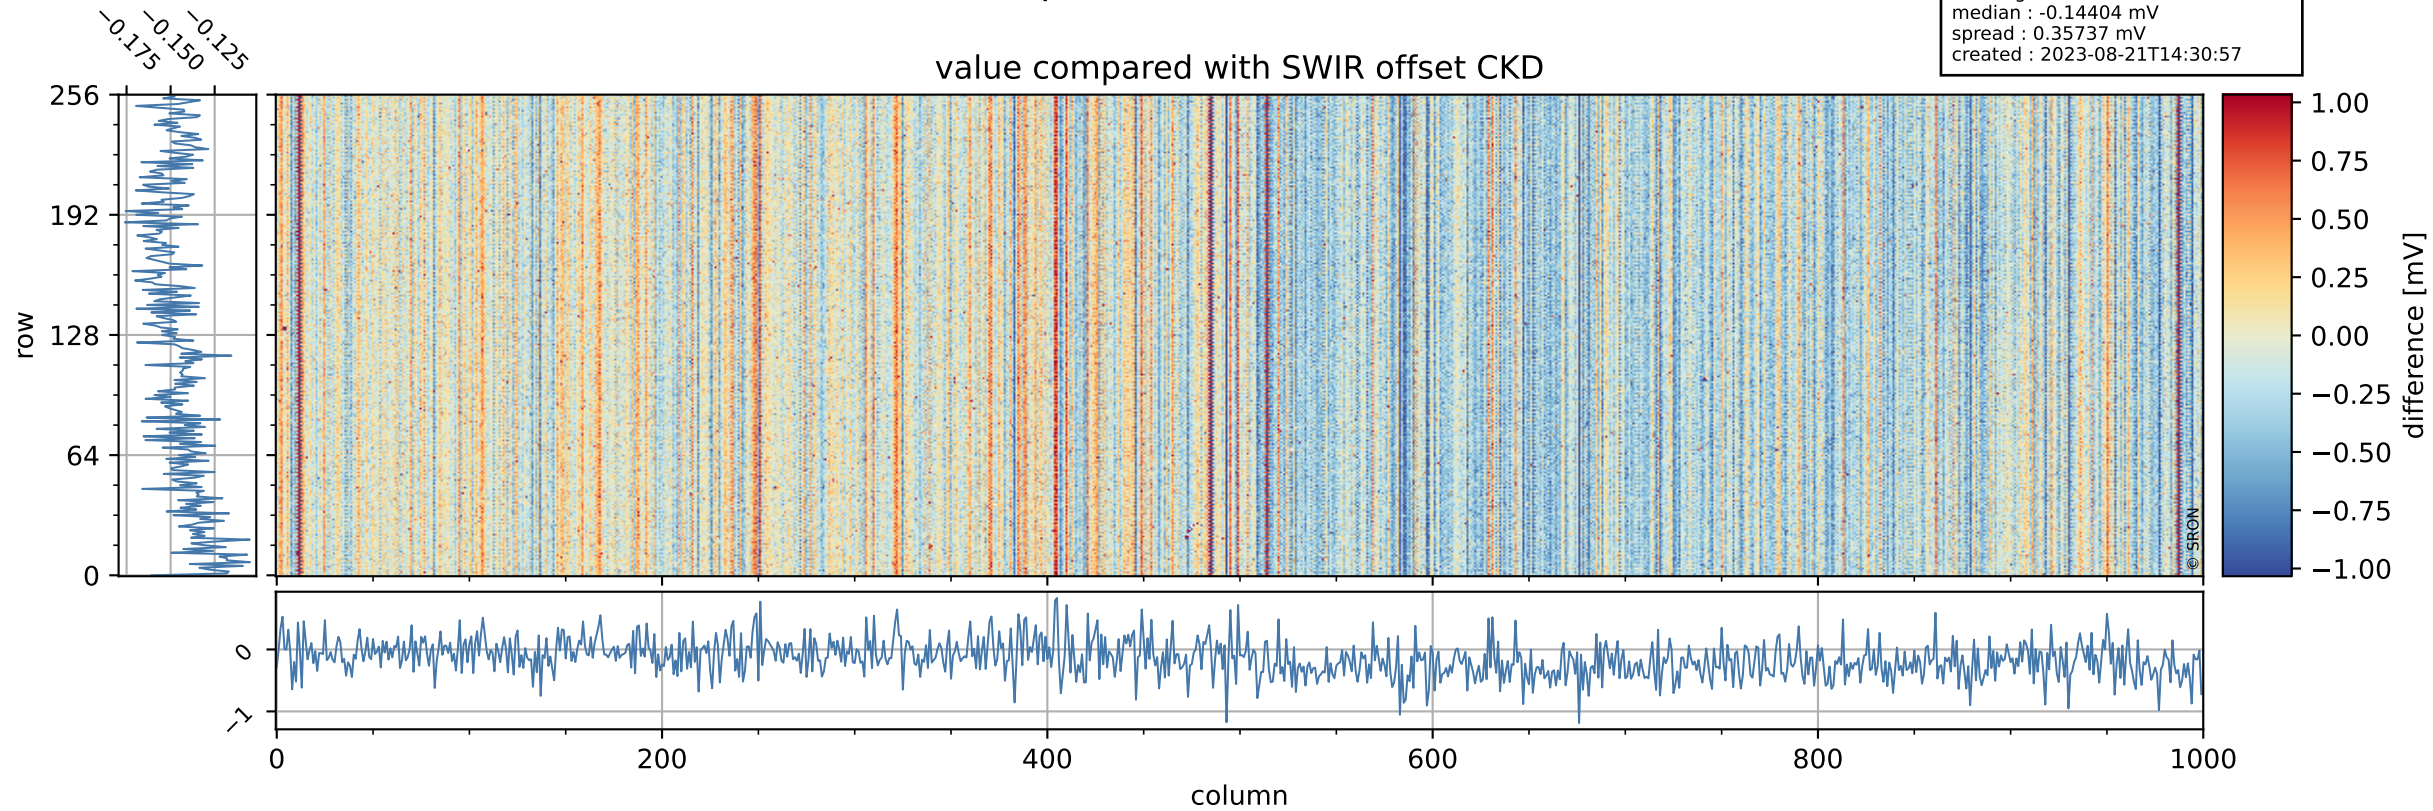

Tropomi SWIR offset (official)

orbits : 19 in [9967, 10012]
coverage : 2019-09-16 / 2019-09-19
median : 0.52588 V
spread : 0.035918 V
created : 2023-08-21T14:30:56

value detector map

Tropomi SWIR offset (official)

orbits : 19 in [9967, 10012]
coverage : 2019-09-16 / 2019-09-19
median : 28.599 μV
spread : 14.401 μV
created : 2023-08-21T14:30:56

Tropomi SWIR offset (official)

value compared with SWIR offset CKD

orbits : 19 in [9967, 10012]
coverage : 2019-09-16 / 2019-09-19
median : -0.14404 mV
spread : 0.35737 mV
created : 2023-08-21T14:30:57

Tropomi SWIR offset (official) ground-tracks of Sentinel-5P

orbits : 19 in [9967, 10012]
coverage : 2019-09-16 / 2019-09-19
created : 2023-08-21T14:30:57

Tropomi SWIR offset (official)

orbits : [2827, 10012]
coverage : 2018-04-30 / 2019-09-19
created : 2023-08-21T14:30:58

trend of detector median & temperatures