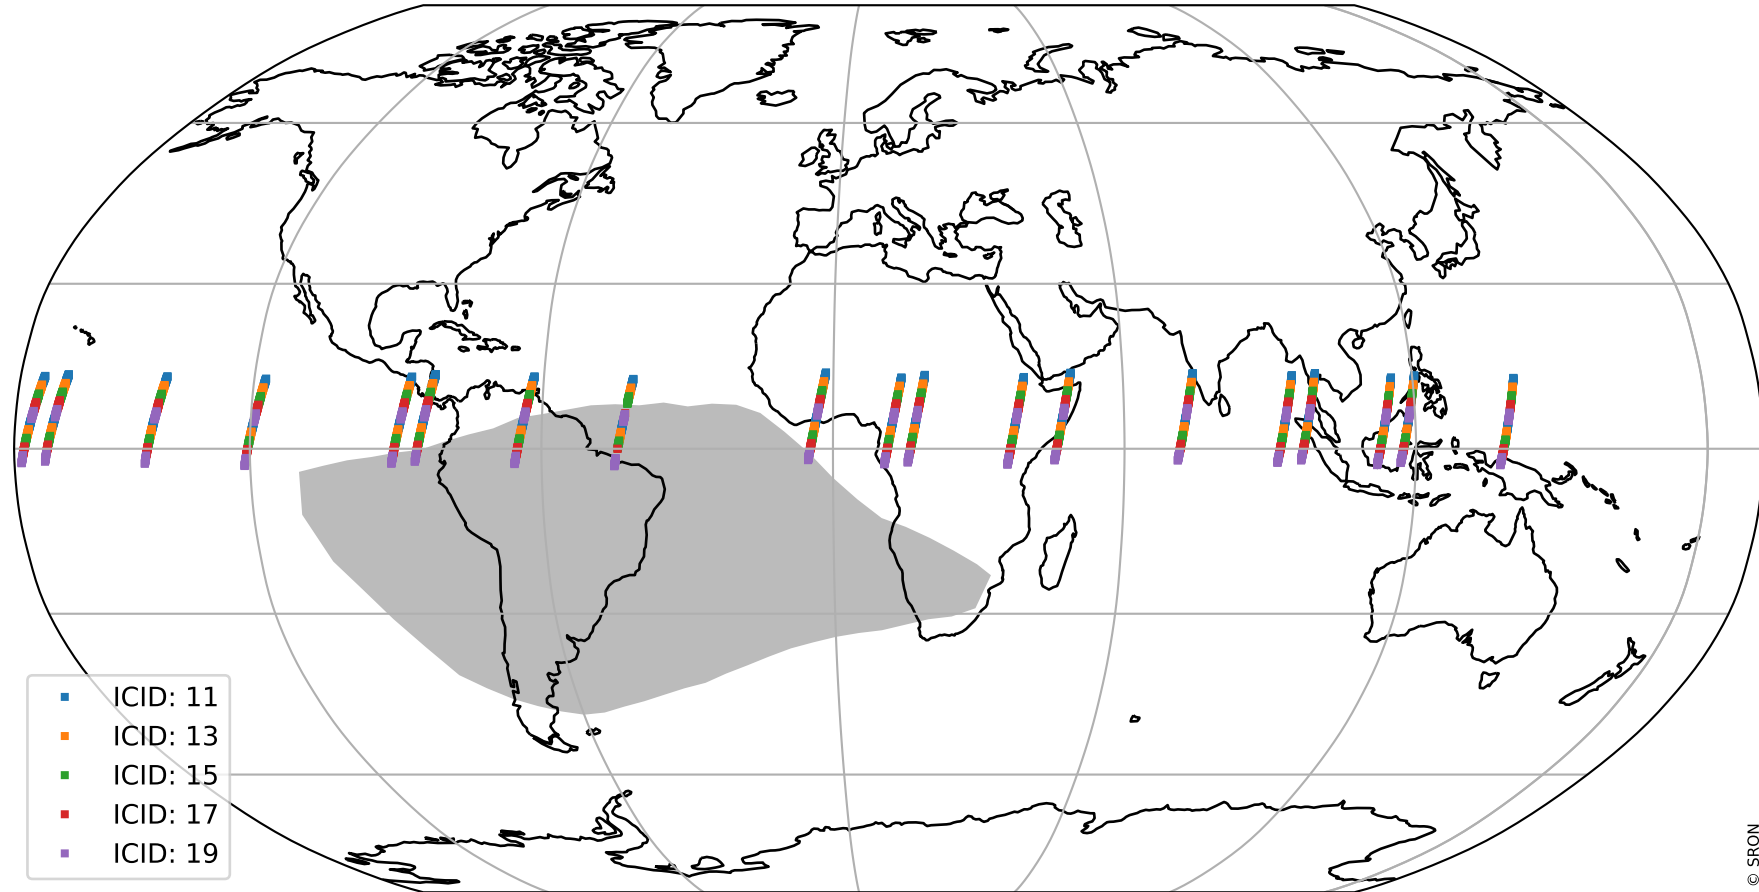

Tropomi SWIR offset (official)

orbits : 19 in [9967, 10012]
coverage : 2019-09-16 / 2019-09-19
median : 0.52588 V
spread : 0.035918 V
created : 2023-08-21T14:30:56

value detector map

Tropomi SWIR offset (official)

orbits : 19 in [9967, 10012]
coverage : 2019-09-16 / 2019-09-19
median : 28.599 μV
spread : 14.401 μV
created : 2023-08-21T14:30:56

Tropomi SWIR offset (official)

value compared with SWIR offset CKD

orbits : 19 in [9967, 10012]
coverage : 2019-09-16 / 2019-09-19
median : -0.14404 mV
spread : 0.35737 mV
created : 2023-08-21T14:30:57

Tropomi SWIR offset (official) ground-tracks of Sentinel-5P

orbits : 19 in [9967, 10012]
coverage : 2019-09-16 / 2019-09-19
created : 2023-08-21T14:30:57

Tropomi SWIR offset (official)

orbits : [2827, 10012]
coverage : 2018-04-30 / 2019-09-19
created : 2023-08-21T14:30:58

trend of detector median & temperatures