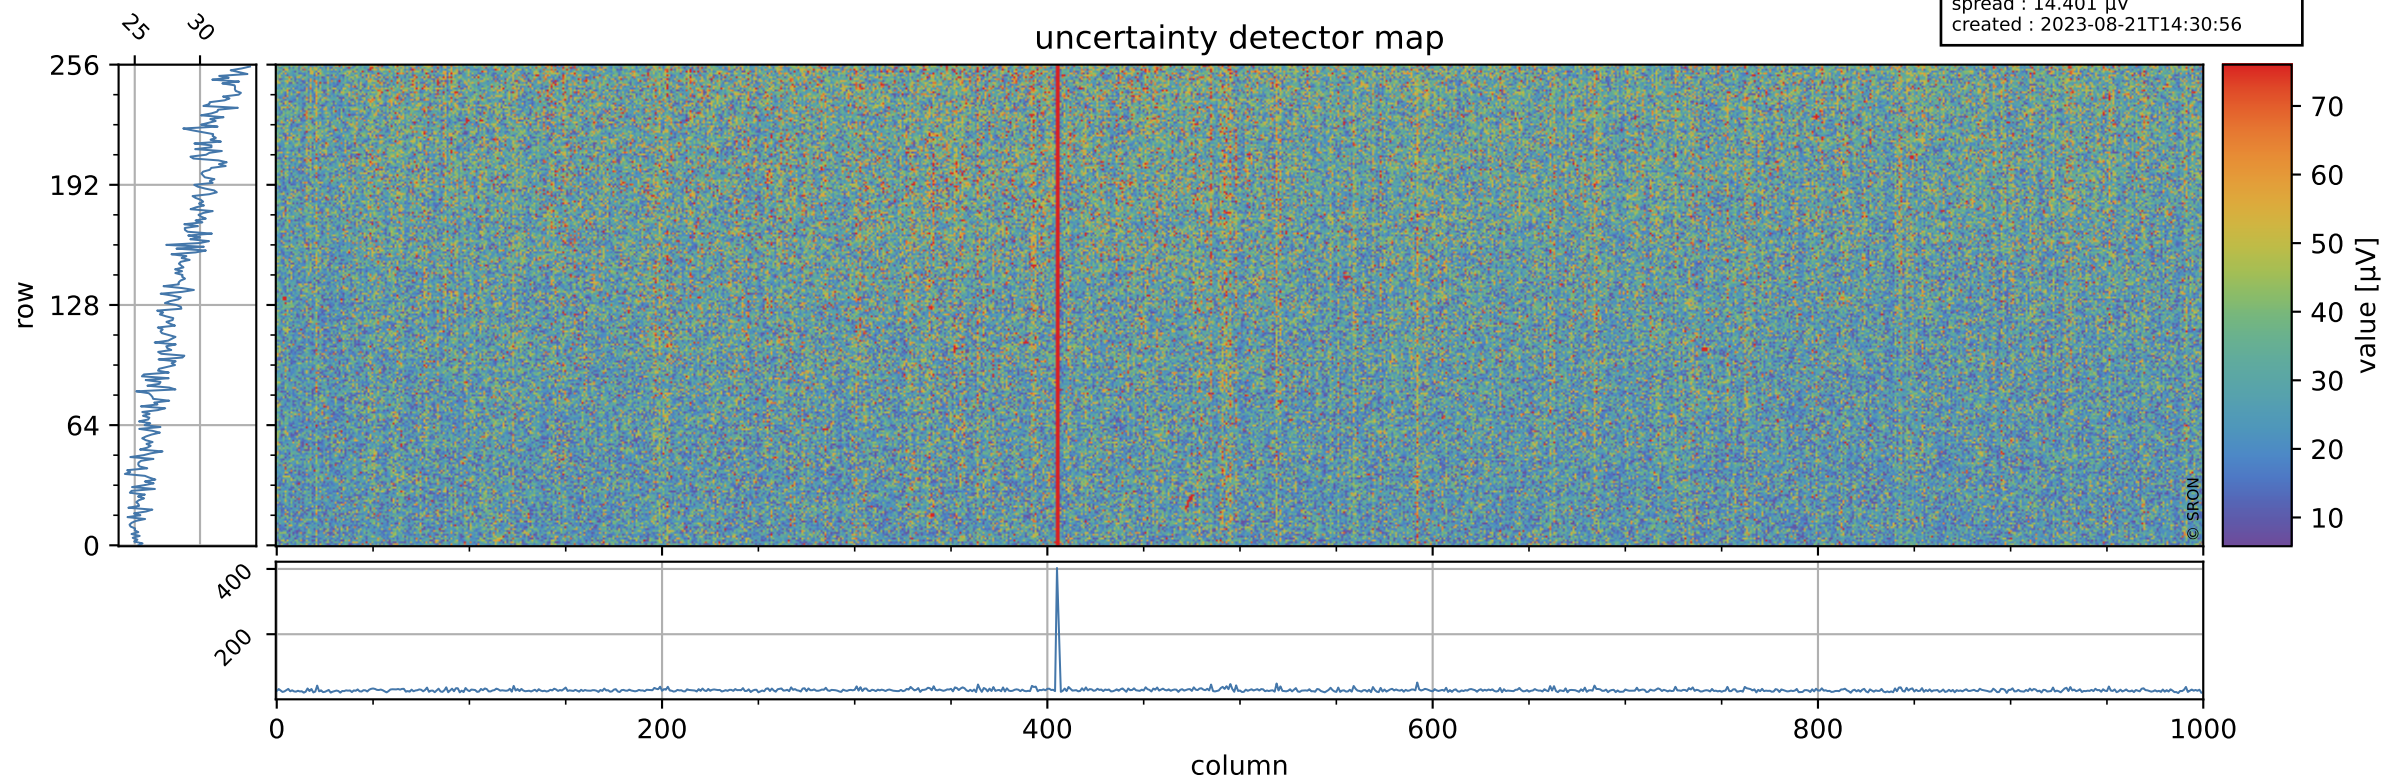

Tropomi SWIR offset (official)

orbits : 19 in [9967, 10012]
coverage : 2019-09-16 / 2019-09-19
median : 0.52588 V
spread : 0.035918 V
created : 2023-08-21T14:30:56

value detector map

Tropomi SWIR offset (official)

orbits : 19 in [9967, 10012]
coverage : 2019-09-16 / 2019-09-19
median : 28.599 μV
spread : 14.401 μV
created : 2023-08-21T14:30:56

Tropomi SWIR offset (official)

value compared with SWIR offset CKD

orbits : 19 in [9967, 10012]
coverage : 2019-09-16 / 2019-09-19
median : -0.14404 mV
spread : 0.35737 mV
created : 2023-08-21T14:30:57

Tropomi SWIR offset (official) ground-tracks of Sentinel-5P

orbits : 19 in [9967, 10012]
coverage : 2019-09-16 / 2019-09-19
created : 2023-08-21T14:30:57

Tropomi SWIR offset (official)

orbits : [2827, 10012]
coverage : 2018-04-30 / 2019-09-19
created : 2023-08-21T14:30:58

trend of detector median & temperatures