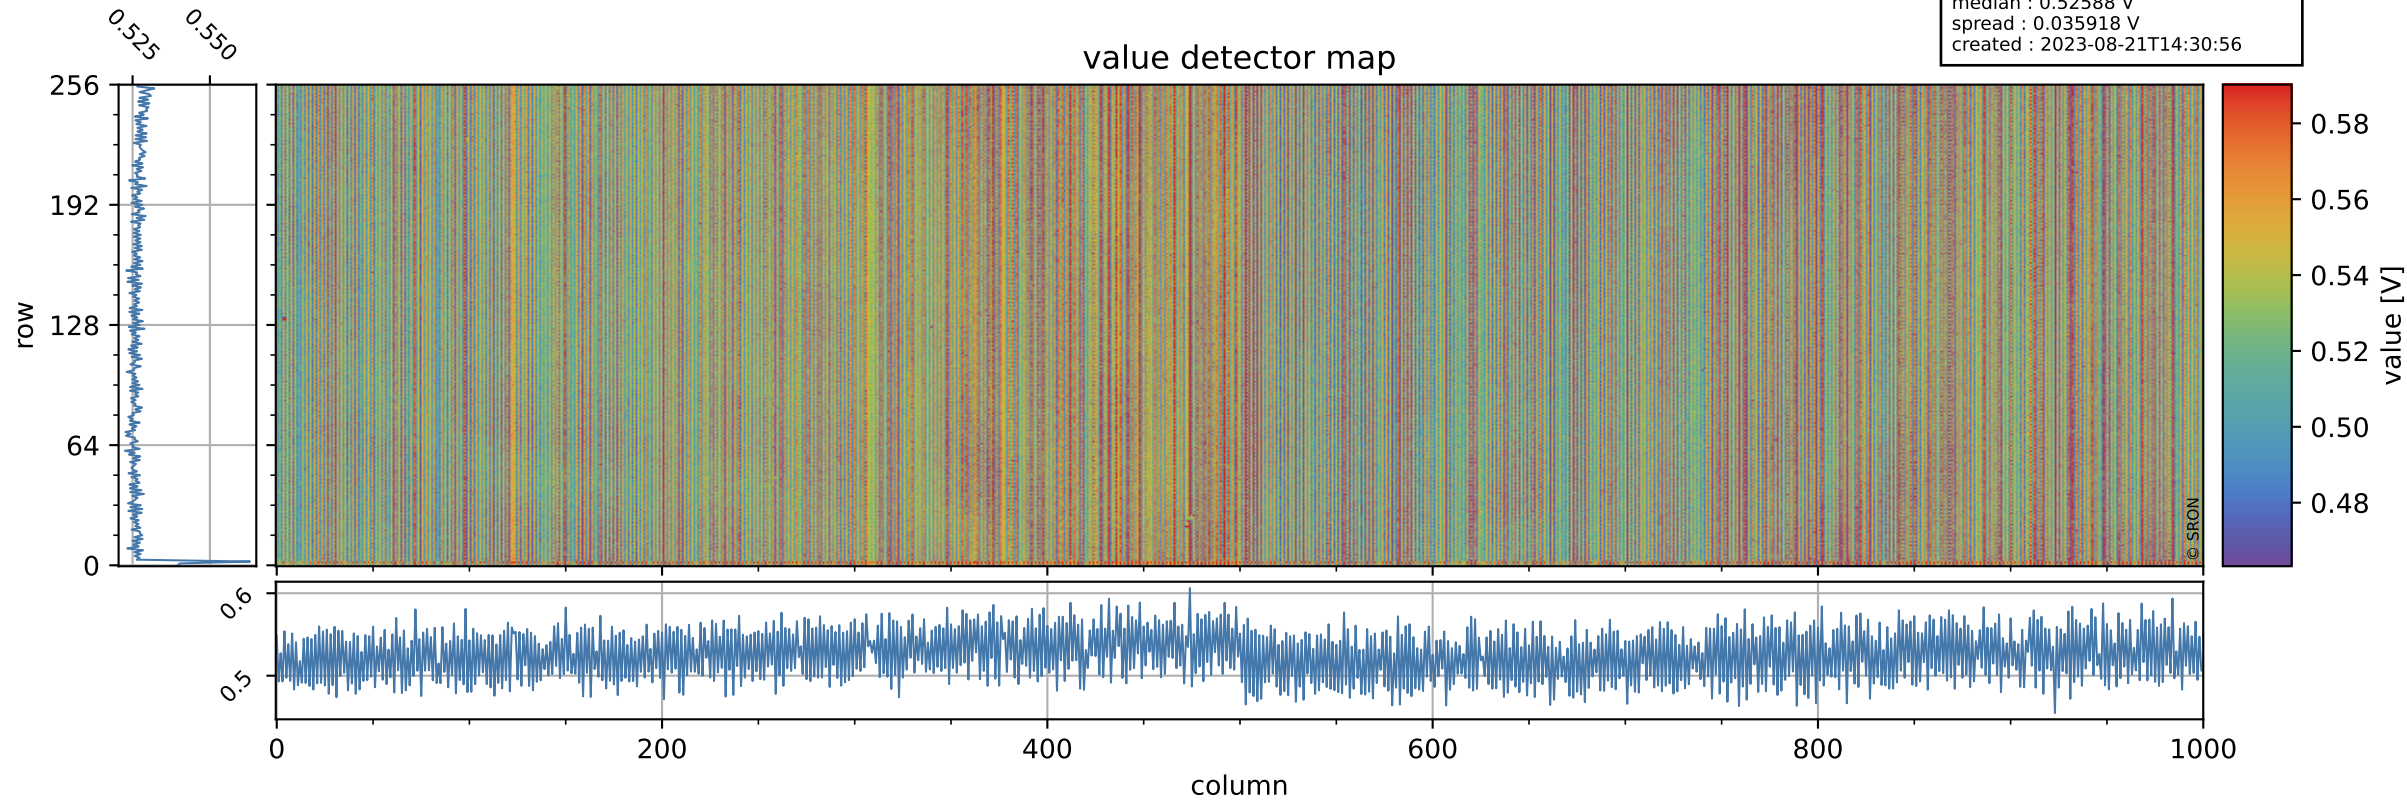

Tropomi SWIR offset (official)

orbits : 19 in [9967, 10012]
coverage : 2019-09-16 / 2019-09-19
median : 0.52588 V
spread : 0.035918 V
created : 2023-08-21T14:30:56

value detector map

Tropomi SWIR offset (official)

orbits : 19 in [9967, 10012]
coverage : 2019-09-16 / 2019-09-19
median : 28.599 μV
spread : 14.401 μV
created : 2023-08-21T14:30:56

Tropomi SWIR offset (official)

value compared with SWIR offset CKD

orbits : 19 in [9967, 10012]
coverage : 2019-09-16 / 2019-09-19
median : -0.14404 mV
spread : 0.35737 mV
created : 2023-08-21T14:30:57

Tropomi SWIR offset (official) ground-tracks of Sentinel-5P

orbits : 19 in [9967, 10012]
coverage : 2019-09-16 / 2019-09-19
created : 2023-08-21T14:30:57

Tropomi SWIR offset (official)

orbits : [2827, 10012]
coverage : 2018-04-30 / 2019-09-19
created : 2023-08-21T14:30:58

trend of detector median & temperatures