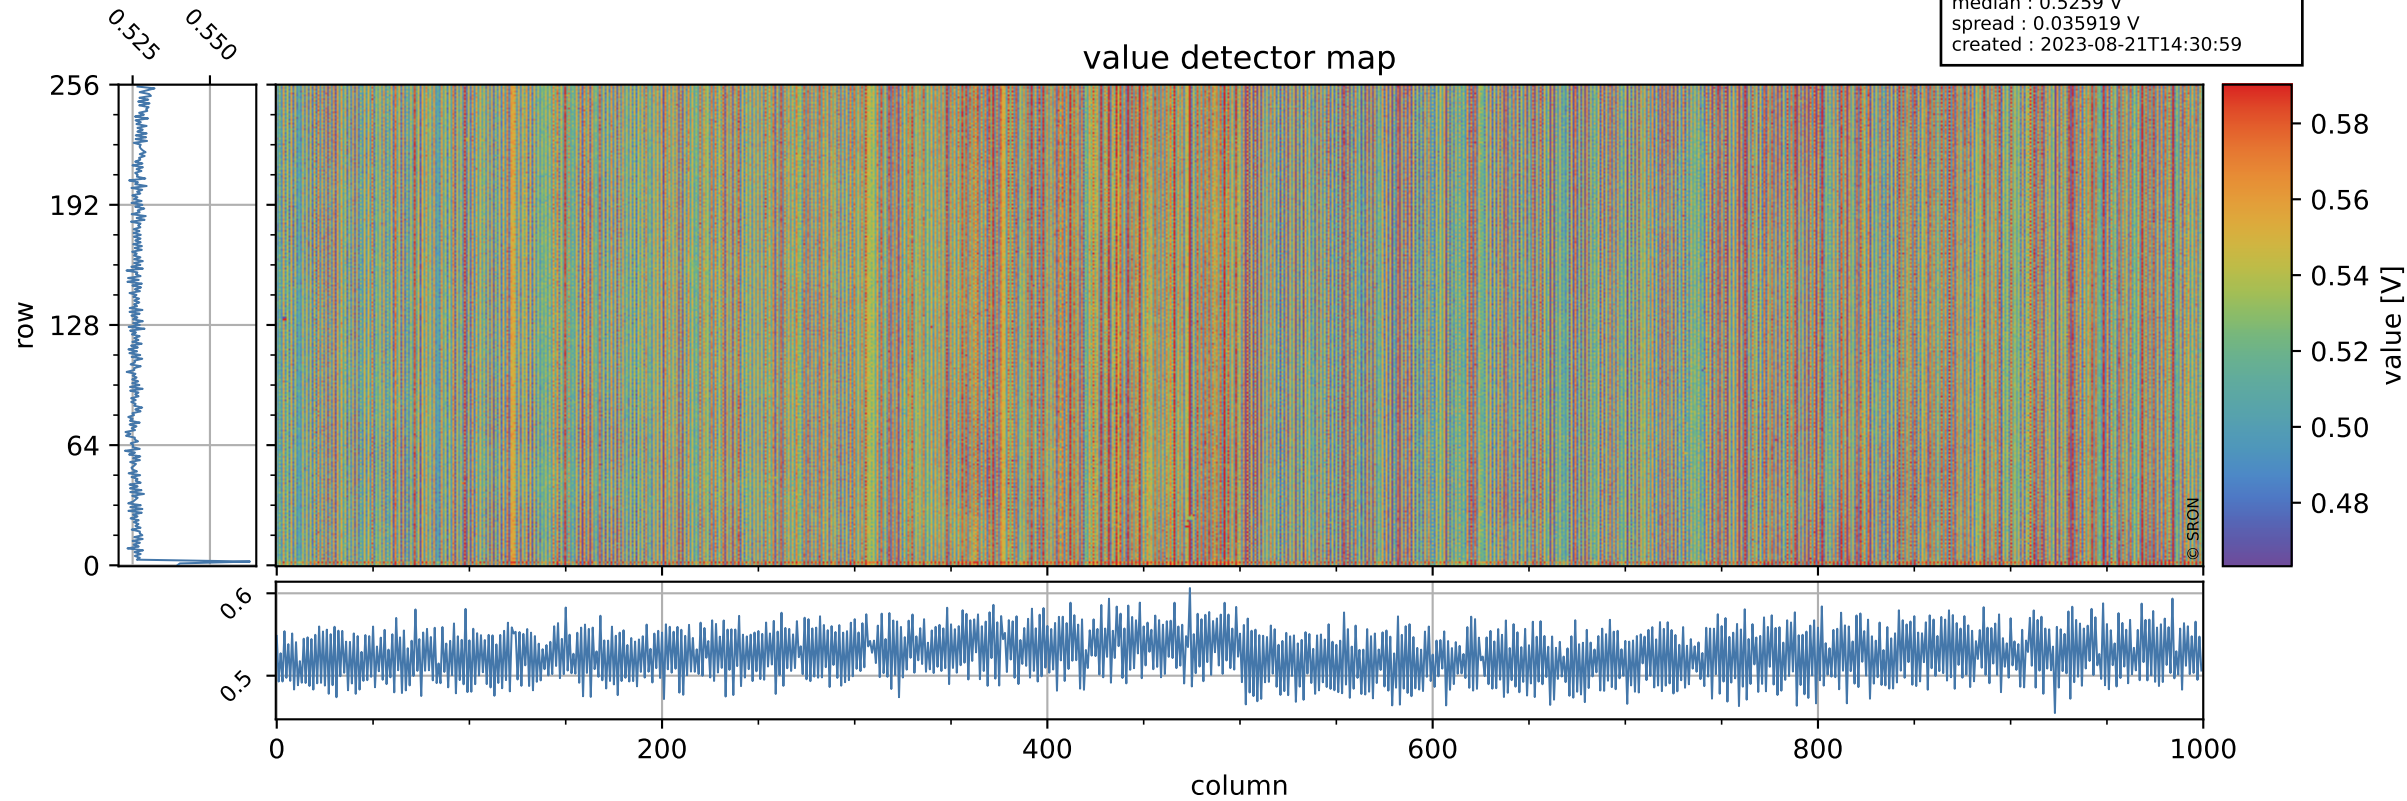

Tropomi SWIR offset (official)

orbits : 20 in [9982, 10027]
coverage : 2019-09-17 / 2019-09-20
median : 0.5259 V
spread : 0.035919 V
created : 2023-08-21T14:30:59

value detector map

Tropomi SWIR offset (official)

orbits : 20 in [9982, 10027]
coverage : 2019-09-17 / 2019-09-20
median : 28.099 μV
spread : 14.347 μV
created : 2023-08-21T14:31:00

Tropomi SWIR offset (official)

orbits : 20 in [9982, 10027]
coverage : 2019-09-17 / 2019-09-20
median : -0.13065 mV
spread : 0.35478 mV
created : 2023-08-21T14:31:00

value compared with SWIR offset CKD

Tropomi SWIR offset (official) ground-tracks of Sentinel-5P

orbits : 20 in [9982, 10027]
coverage : 2019-09-17 / 2019-09-20
created : 2023-08-21T14:31:00

Tropomi SWIR offset (official)

orbits : [2827, 10027]
coverage : 2018-04-30 / 2019-09-20
created : 2023-08-21T14:31:01

trend of detector median & temperatures