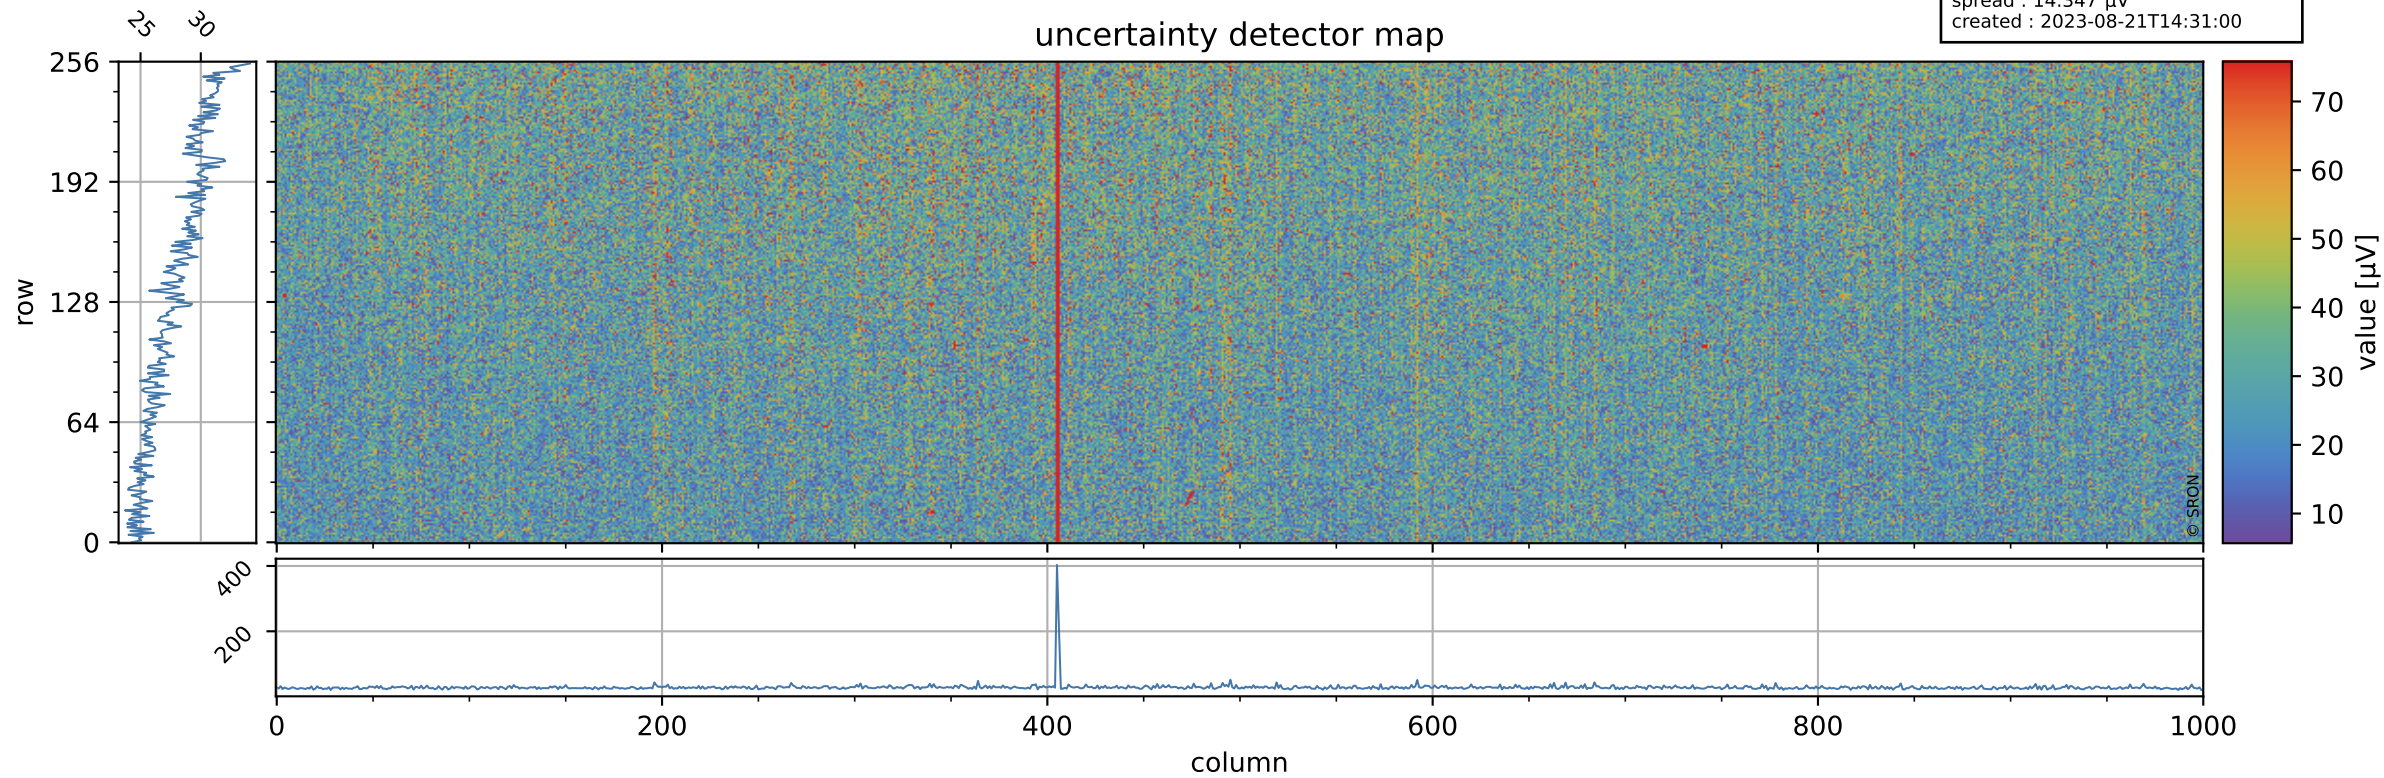

Tropomi SWIR offset (official)

orbits : 20 in [9982, 10027]
coverage : 2019-09-17 / 2019-09-20
median : 0.5259 V
spread : 0.035919 V
created : 2023-08-21T14:30:59

value detector map

Tropomi SWIR offset (official)

orbits : 20 in [9982, 10027]
coverage : 2019-09-17 / 2019-09-20
median : 28.099 μV
spread : 14.347 μV
created : 2023-08-21T14:31:00

Tropomi SWIR offset (official)

orbits : 20 in [9982, 10027]
coverage : 2019-09-17 / 2019-09-20
median : -0.13065 mV
spread : 0.35478 mV
created : 2023-08-21T14:31:00

value compared with SWIR offset CKD

Tropomi SWIR offset (official) ground-tracks of Sentinel-5P

orbits : 20 in [9982, 10027]
coverage : 2019-09-17 / 2019-09-20
created : 2023-08-21T14:31:00

Tropomi SWIR offset (official)

orbits : [2827, 10027]
coverage : 2018-04-30 / 2019-09-20
created : 2023-08-21T14:31:01

trend of detector median & temperatures