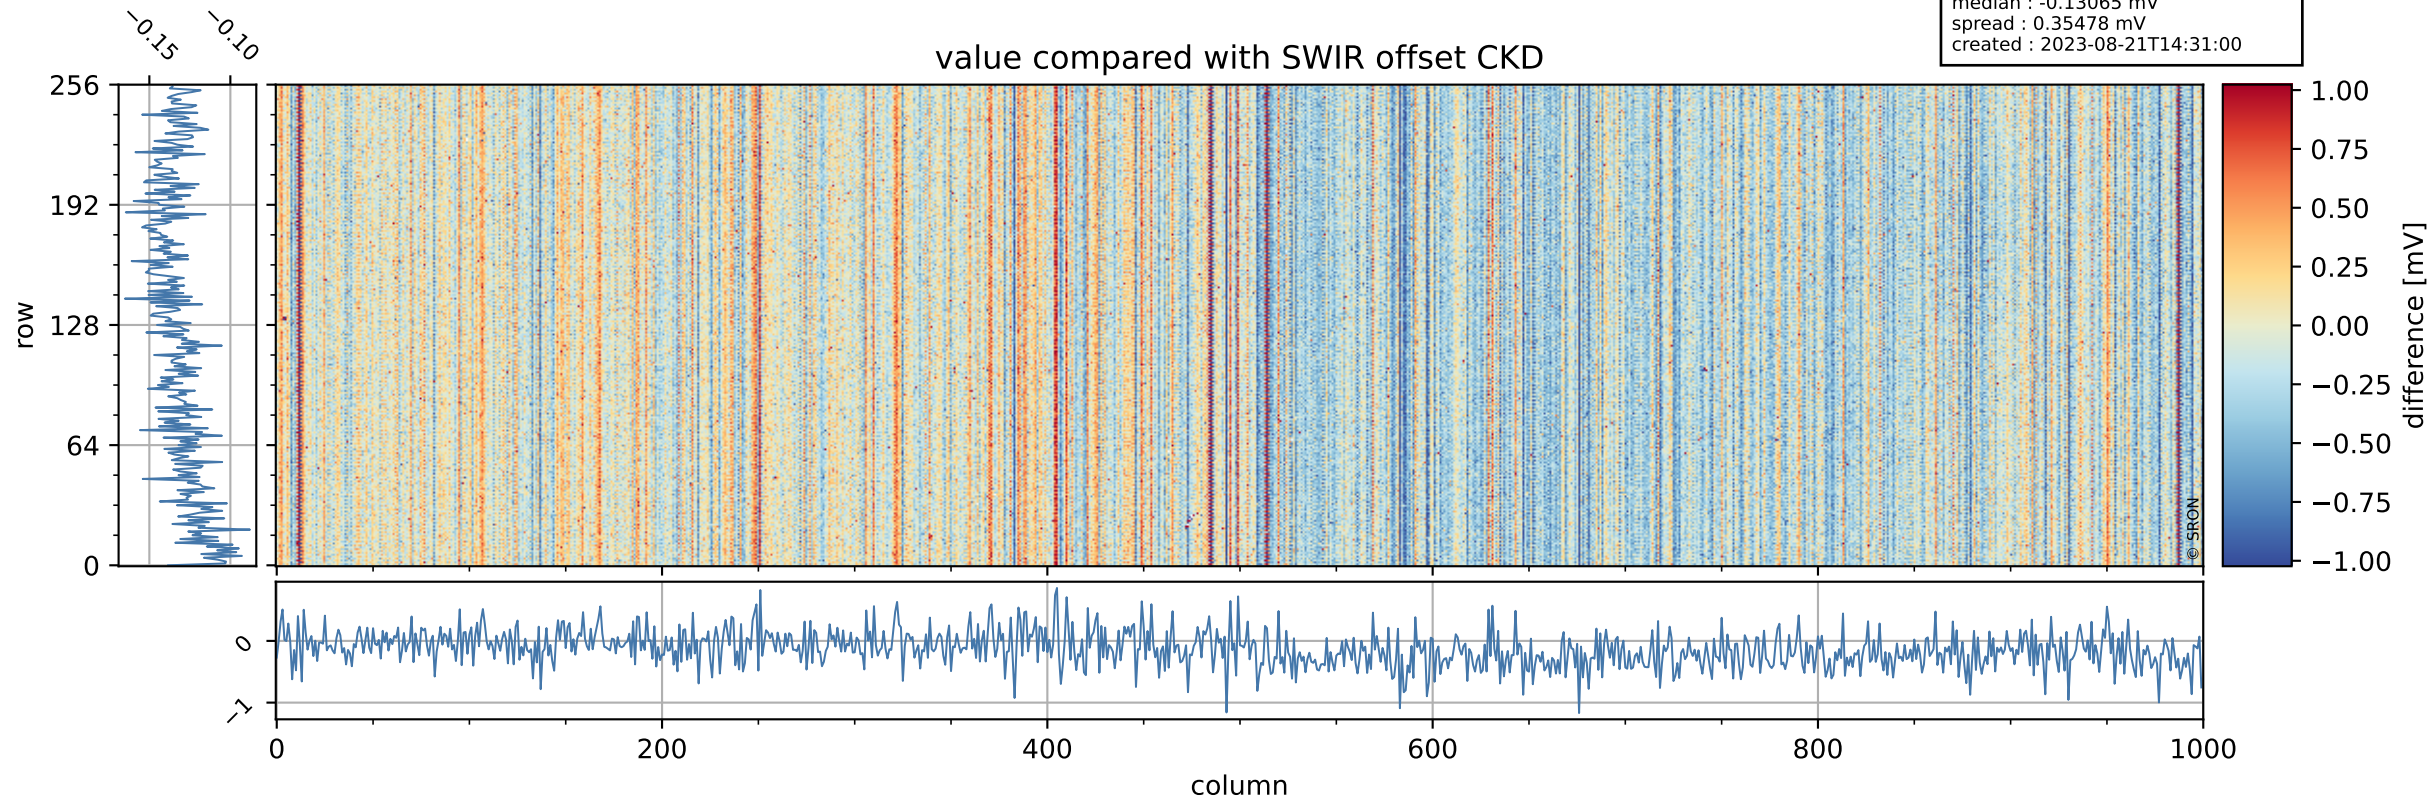

Tropomi SWIR offset (official)

orbits : 20 in [9982, 10027]
coverage : 2019-09-17 / 2019-09-20
median : 0.5259 V
spread : 0.035919 V
created : 2023-08-21T14:30:59

value detector map

Tropomi SWIR offset (official)

orbits : 20 in [9982, 10027]
coverage : 2019-09-17 / 2019-09-20
median : 28.099 μV
spread : 14.347 μV
created : 2023-08-21T14:31:00

Tropomi SWIR offset (official)

orbits : 20 in [9982, 10027]
coverage : 2019-09-17 / 2019-09-20
median : -0.13065 mV
spread : 0.35478 mV
created : 2023-08-21T14:31:00

value compared with SWIR offset CKD

Tropomi SWIR offset (official) ground-tracks of Sentinel-5P

orbits : 20 in [9982, 10027]
coverage : 2019-09-17 / 2019-09-20
created : 2023-08-21T14:31:00

Tropomi SWIR offset (official)

orbits : [2827, 10027]
coverage : 2018-04-30 / 2019-09-20
created : 2023-08-21T14:31:01

trend of detector median & temperatures