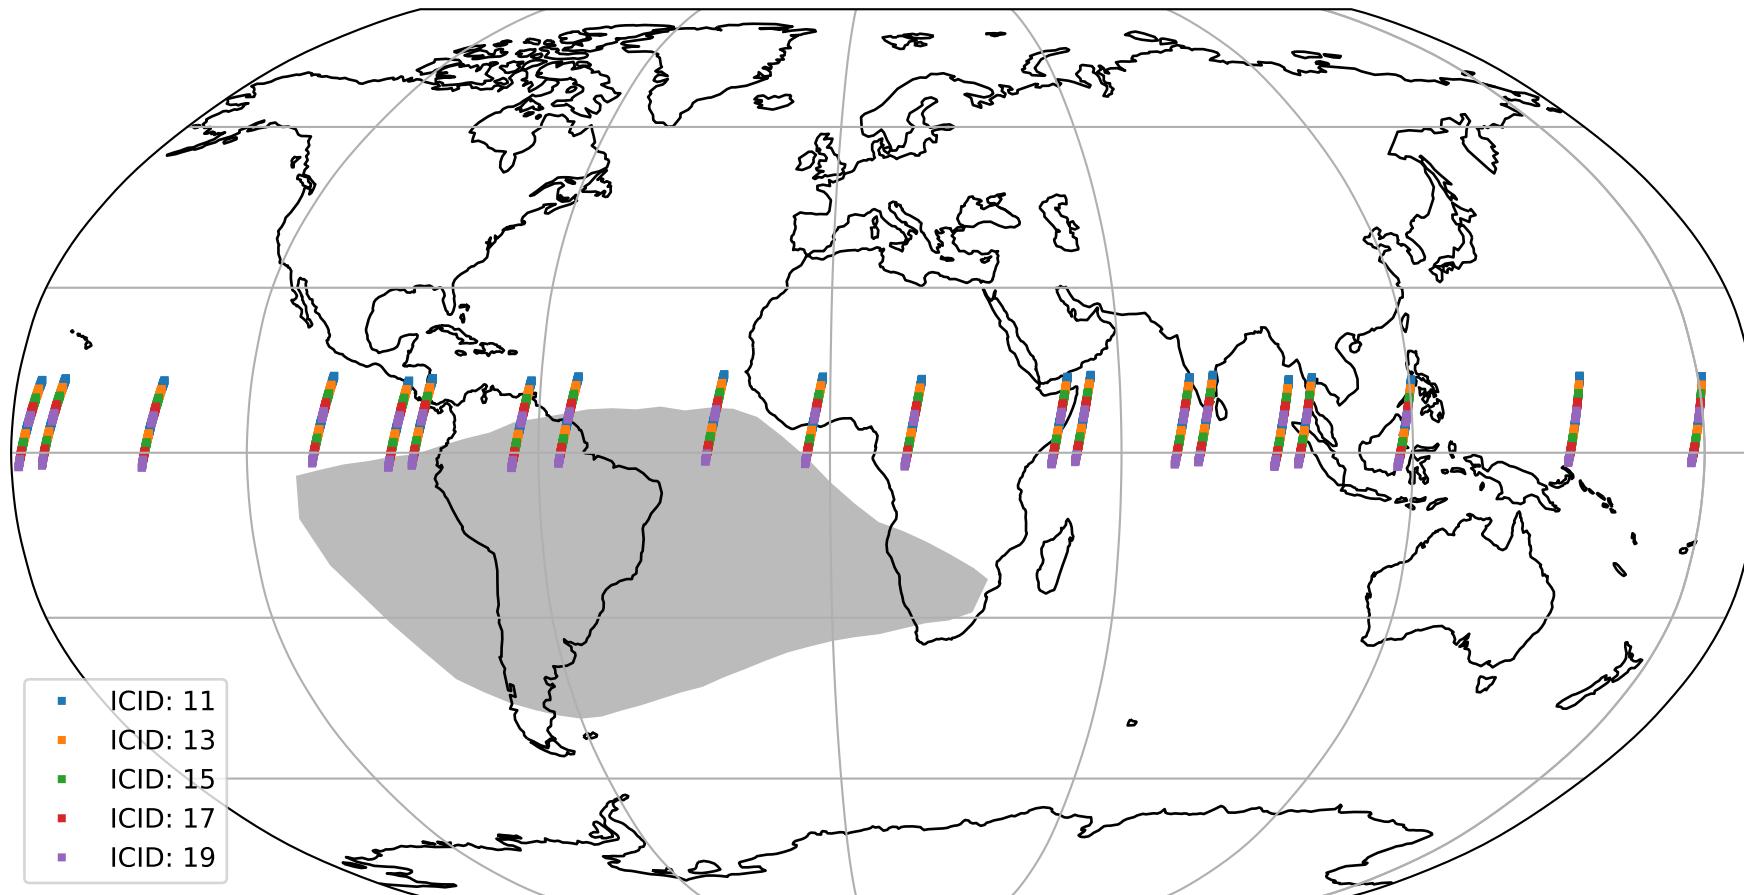

Tropomi SWIR offset (official)

orbits : 20 in [9982, 10027]
coverage : 2019-09-17 / 2019-09-20
median : 0.5259 V
spread : 0.035919 V
created : 2023-08-21T14:30:59

value detector map

Tropomi SWIR offset (official)

orbits : 20 in [9982, 10027]
coverage : 2019-09-17 / 2019-09-20
median : 28.099 μV
spread : 14.347 μV
created : 2023-08-21T14:31:00

Tropomi SWIR offset (official)

orbits : 20 in [9982, 10027]
coverage : 2019-09-17 / 2019-09-20
median : -0.13065 mV
spread : 0.35478 mV
created : 2023-08-21T14:31:00

value compared with SWIR offset CKD

Tropomi SWIR offset (official) ground-tracks of Sentinel-5P

orbits : 20 in [9982, 10027]
coverage : 2019-09-17 / 2019-09-20
created : 2023-08-21T14:31:00

Tropomi SWIR offset (official)

orbits : [2827, 10027]
coverage : 2018-04-30 / 2019-09-20
created : 2023-08-21T14:31:01

trend of detector median & temperatures