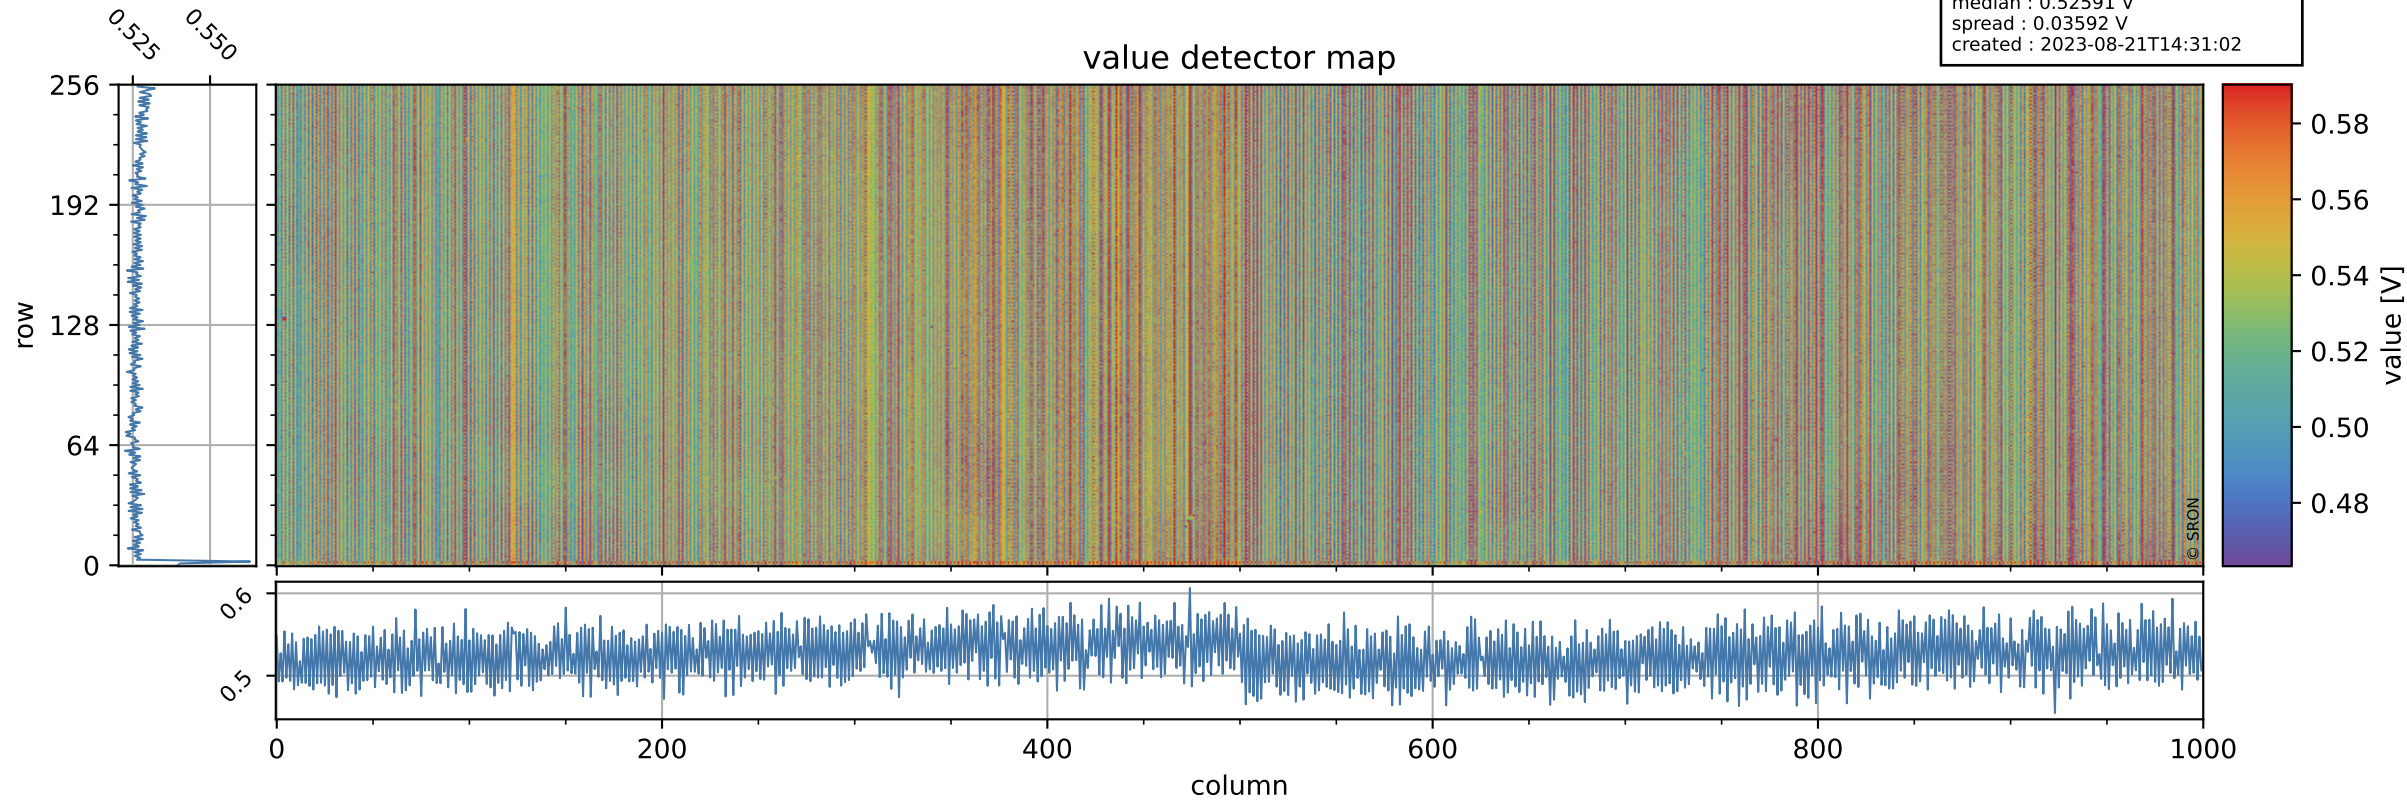

Tropomi SWIR offset (official)

orbits : 19 in [9997, 10042]
coverage : 2019-09-18 / 2019-09-21
median : 0.52591 V
spread : 0.03592 V
created : 2023-08-21T14:31:02

value detector map

Tropomi SWIR offset (official)

orbits : 19 in [9997, 10042]
coverage : 2019-09-18 / 2019-09-21
median : 28.328 μV
spread : 14.378 μV
created : 2023-08-21T14:31:02

Tropomi SWIR offset (official)

orbits : 19 in [9997, 10042]
coverage : 2019-09-18 / 2019-09-21
median : -0.11724 mV
spread : 0.34968 mV
created : 2023-08-21T14:31:03

value compared with SWIR offset CKD

Tropomi SWIR offset (official) ground-tracks of Sentinel-5P

orbits : 19 in [9997, 10042]
coverage : 2019-09-18 / 2019-09-21
created : 2023-08-21T14:31:03

Tropomi SWIR offset (official)

orbits : [2827, 10042]
coverage : 2018-04-30 / 2019-09-21
created : 2023-08-21T14:31:04

trend of detector median & temperatures