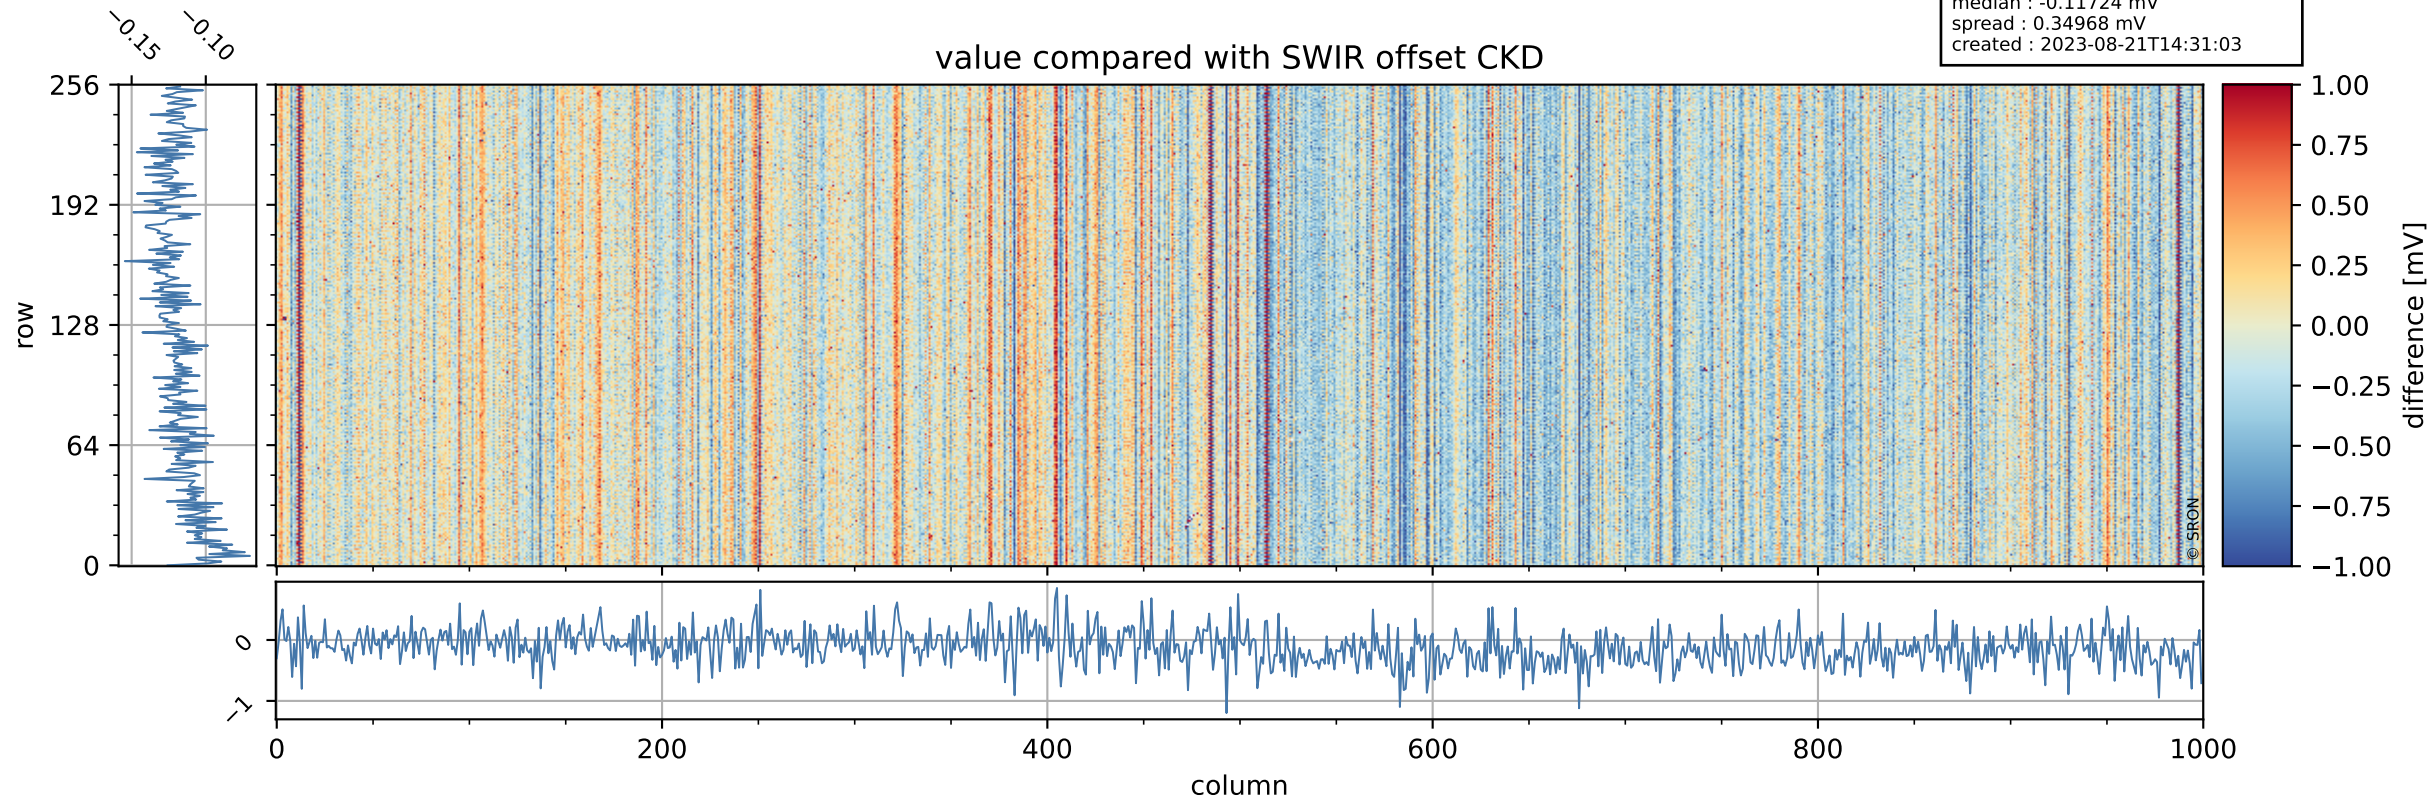

Tropomi SWIR offset (official)

orbits : 19 in [9997, 10042]
coverage : 2019-09-18 / 2019-09-21
median : 0.52591 V
spread : 0.03592 V
created : 2023-08-21T14:31:02

value detector map

Tropomi SWIR offset (official)

orbits : 19 in [9997, 10042]
coverage : 2019-09-18 / 2019-09-21
median : 28.328 μV
spread : 14.378 μV
created : 2023-08-21T14:31:02

Tropomi SWIR offset (official)

orbits : 19 in [9997, 10042]
coverage : 2019-09-18 / 2019-09-21
median : -0.11724 mV
spread : 0.34968 mV
created : 2023-08-21T14:31:03

value compared with SWIR offset CKD

Tropomi SWIR offset (official) ground-tracks of Sentinel-5P

orbits : 19 in [9997, 10042]
coverage : 2019-09-18 / 2019-09-21
created : 2023-08-21T14:31:03

Tropomi SWIR offset (official)

orbits : [2827, 10042]
coverage : 2018-04-30 / 2019-09-21
created : 2023-08-21T14:31:04

trend of detector median & temperatures