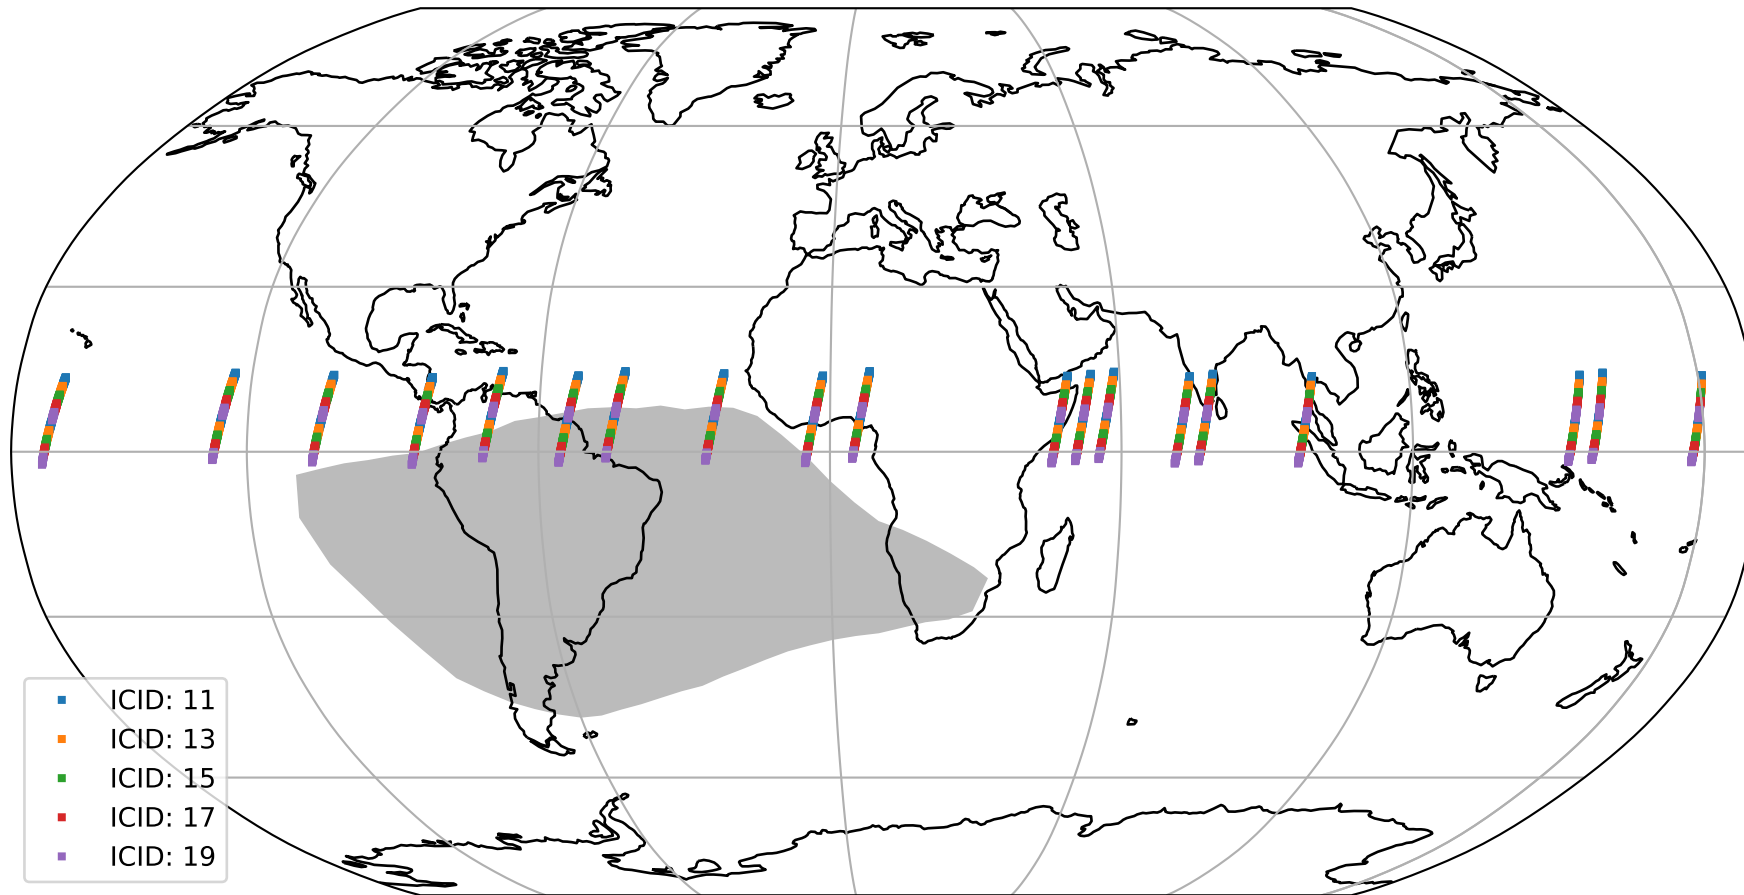

Tropomi SWIR offset (official)

orbits : 19 in [9997, 10042]
coverage : 2019-09-18 / 2019-09-21
median : 0.52591 V
spread : 0.03592 V
created : 2023-08-21T14:31:02

value detector map

Tropomi SWIR offset (official)

orbits : 19 in [9997, 10042]
coverage : 2019-09-18 / 2019-09-21
median : 28.328 μV
spread : 14.378 μV
created : 2023-08-21T14:31:02

Tropomi SWIR offset (official)

orbits : 19 in [9997, 10042]
coverage : 2019-09-18 / 2019-09-21
median : -0.11724 mV
spread : 0.34968 mV
created : 2023-08-21T14:31:03

value compared with SWIR offset CKD

Tropomi SWIR offset (official) ground-tracks of Sentinel-5P

orbits : 19 in [9997, 10042]
coverage : 2019-09-18 / 2019-09-21
created : 2023-08-21T14:31:03

Tropomi SWIR offset (official)

orbits : [2827, 10042]
coverage : 2018-04-30 / 2019-09-21
created : 2023-08-21T14:31:04

trend of detector median & temperatures