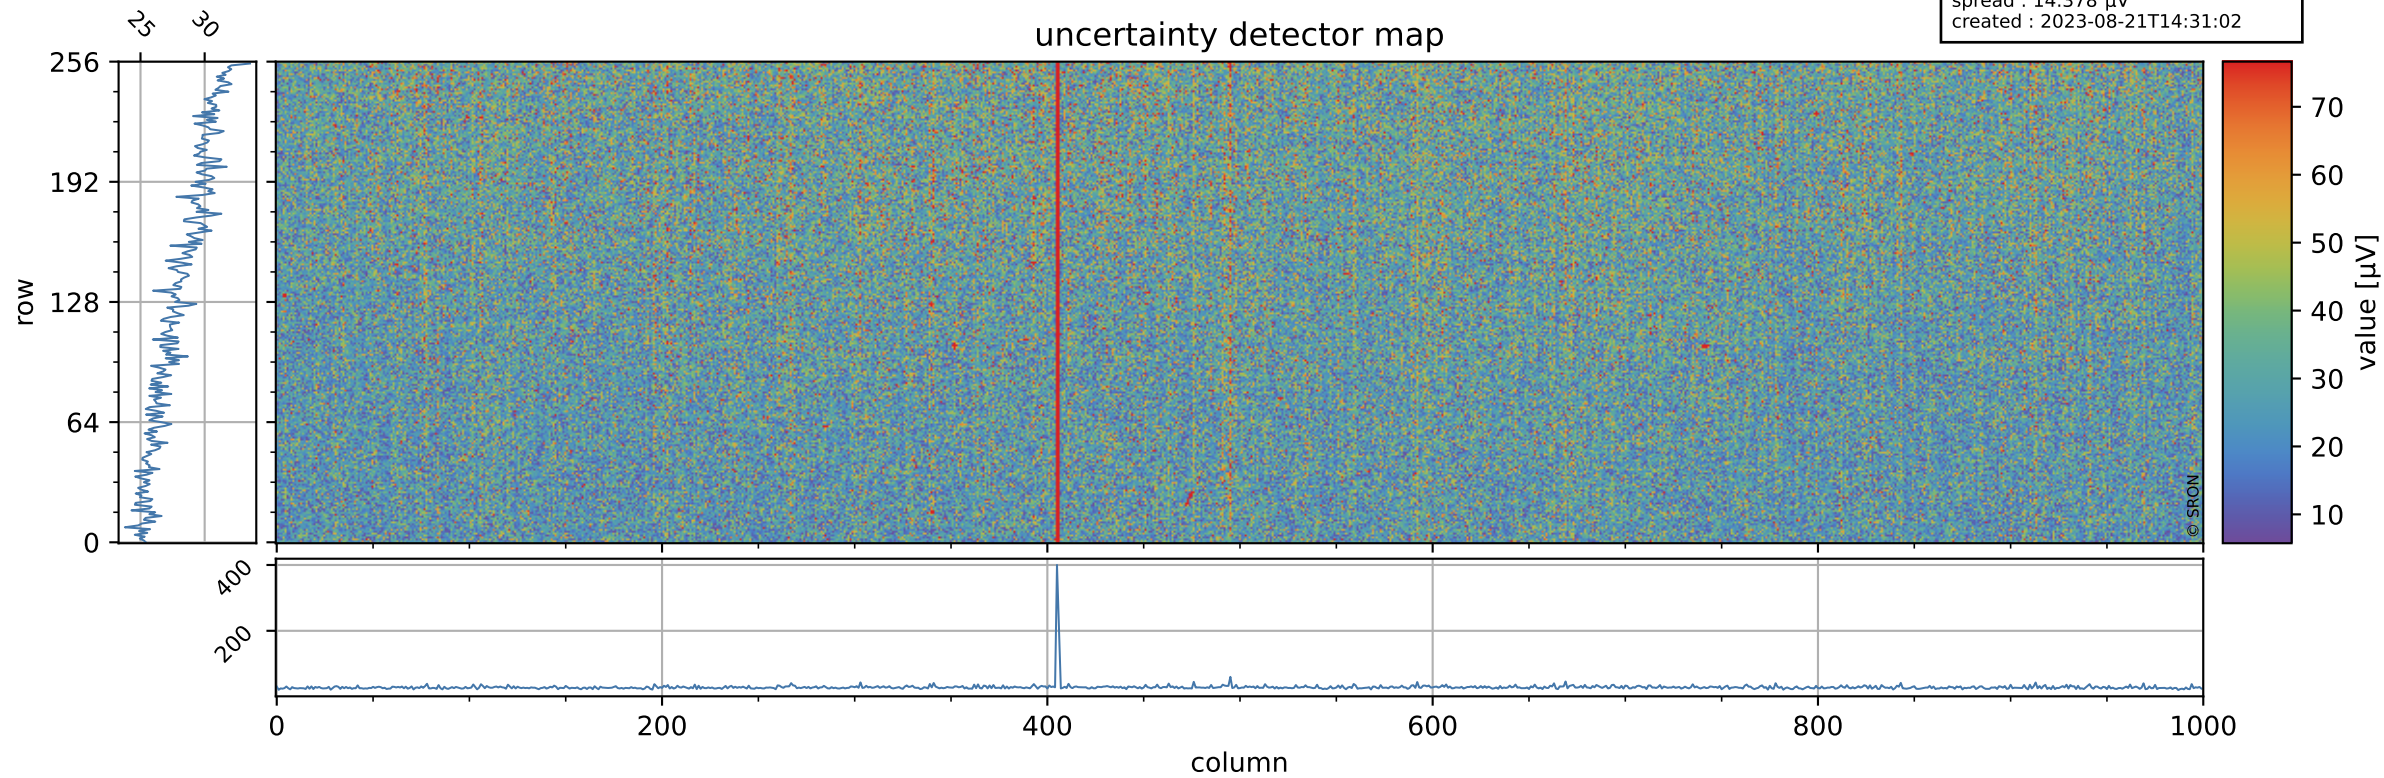

Tropomi SWIR offset (official)

orbits : 19 in [9997, 10042]
coverage : 2019-09-18 / 2019-09-21
median : 0.52591 V
spread : 0.03592 V
created : 2023-08-21T14:31:02

value detector map

Tropomi SWIR offset (official)

orbits : 19 in [9997, 10042]
coverage : 2019-09-18 / 2019-09-21
median : 28.328 μV
spread : 14.378 μV
created : 2023-08-21T14:31:02

Tropomi SWIR offset (official)

orbits : 19 in [9997, 10042]
coverage : 2019-09-18 / 2019-09-21
median : -0.11724 mV
spread : 0.34968 mV
created : 2023-08-21T14:31:03

value compared with SWIR offset CKD

Tropomi SWIR offset (official) ground-tracks of Sentinel-5P

orbits : 19 in [9997, 10042]
coverage : 2019-09-18 / 2019-09-21
created : 2023-08-21T14:31:03

Tropomi SWIR offset (official)

orbits : [2827, 10042]
coverage : 2018-04-30 / 2019-09-21
created : 2023-08-21T14:31:04

trend of detector median & temperatures