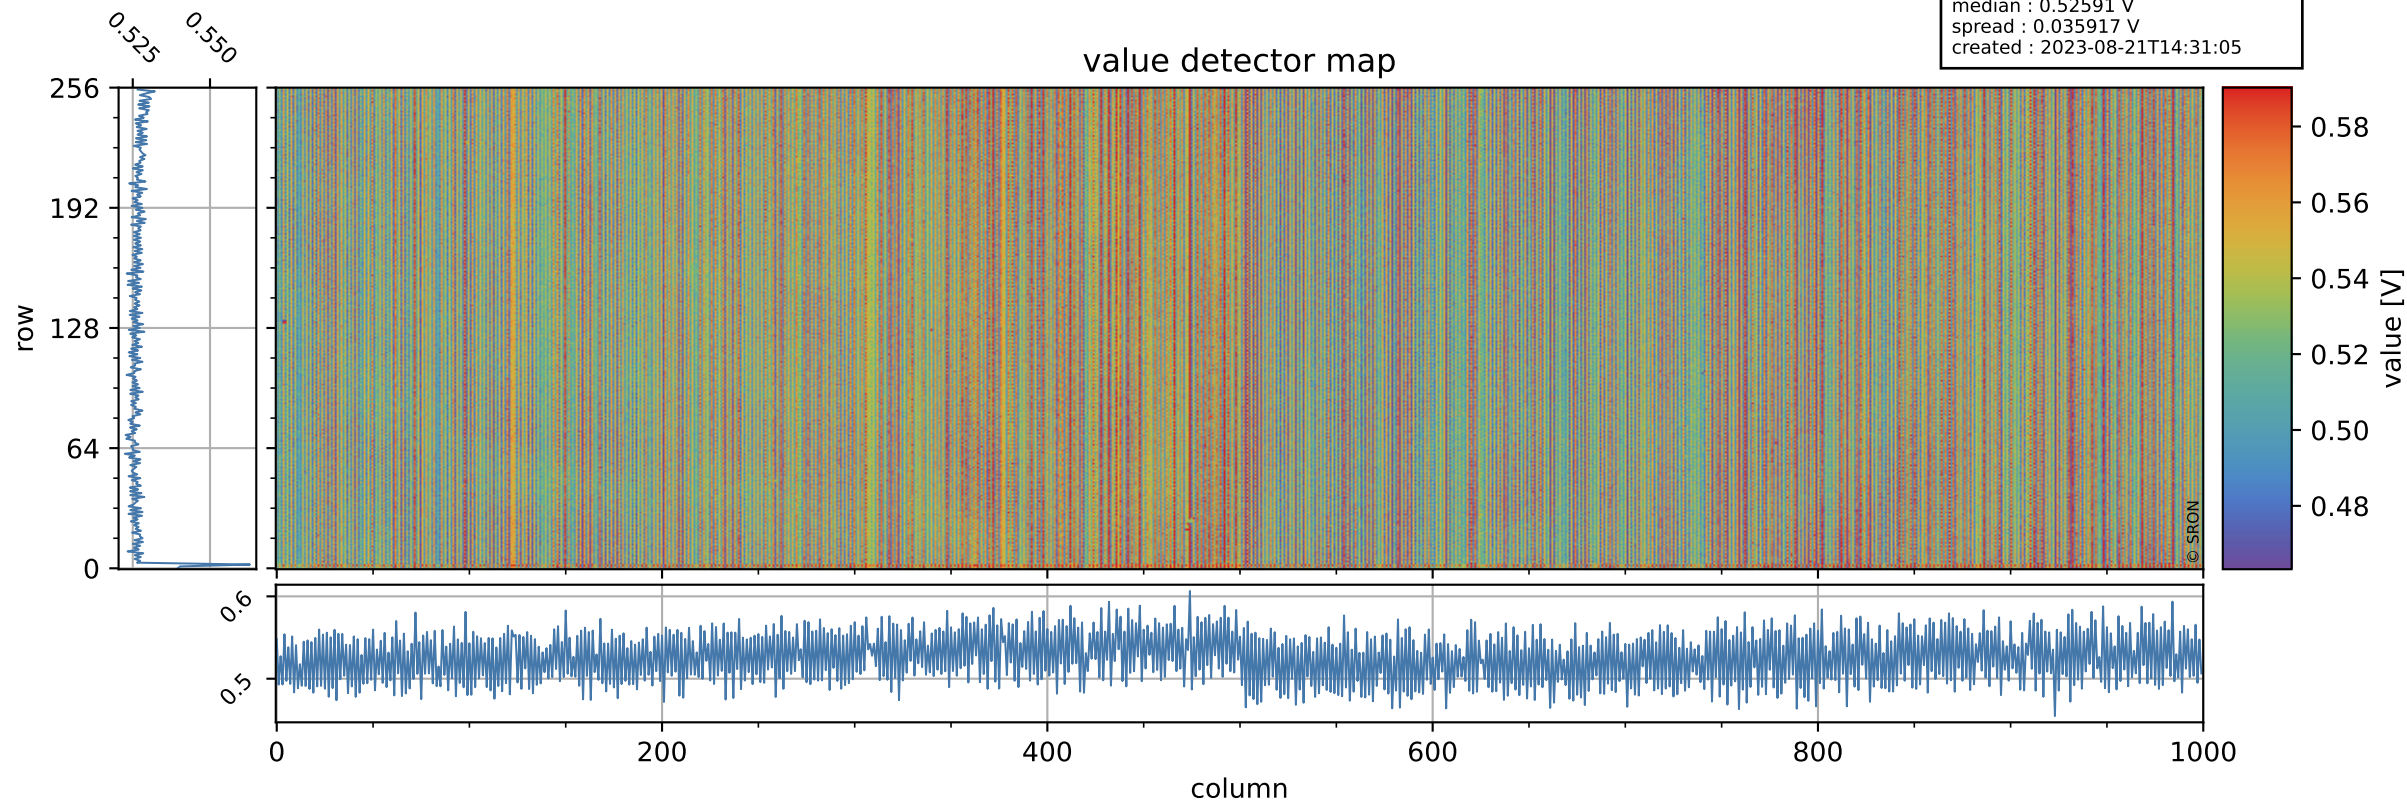

# Tropomi SWIR offset (official)

orbits : 19 in [10012, 10057]  
coverage : 2019-09-19 / 2019-09-22  
median : 0.52591 V  
spread : 0.035917 V  
created : 2023-08-21T14:31:05

## value detector map

# Tropomi SWIR offset (official)

orbits : 19 in [10012, 10057]  
coverage : 2019-09-19 / 2019-09-22  
median : 29.044  $\mu\text{V}$   
spread : 14.713  $\mu\text{V}$   
created : 2023-08-21T14:31:05

# Tropomi SWIR offset (official) ground-tracks of Sentinel-5P

orbits : 19 in [10012, 10057]  
coverage : 2019-09-19 / 2019-09-22  
created : 2023-08-21T14:31:06