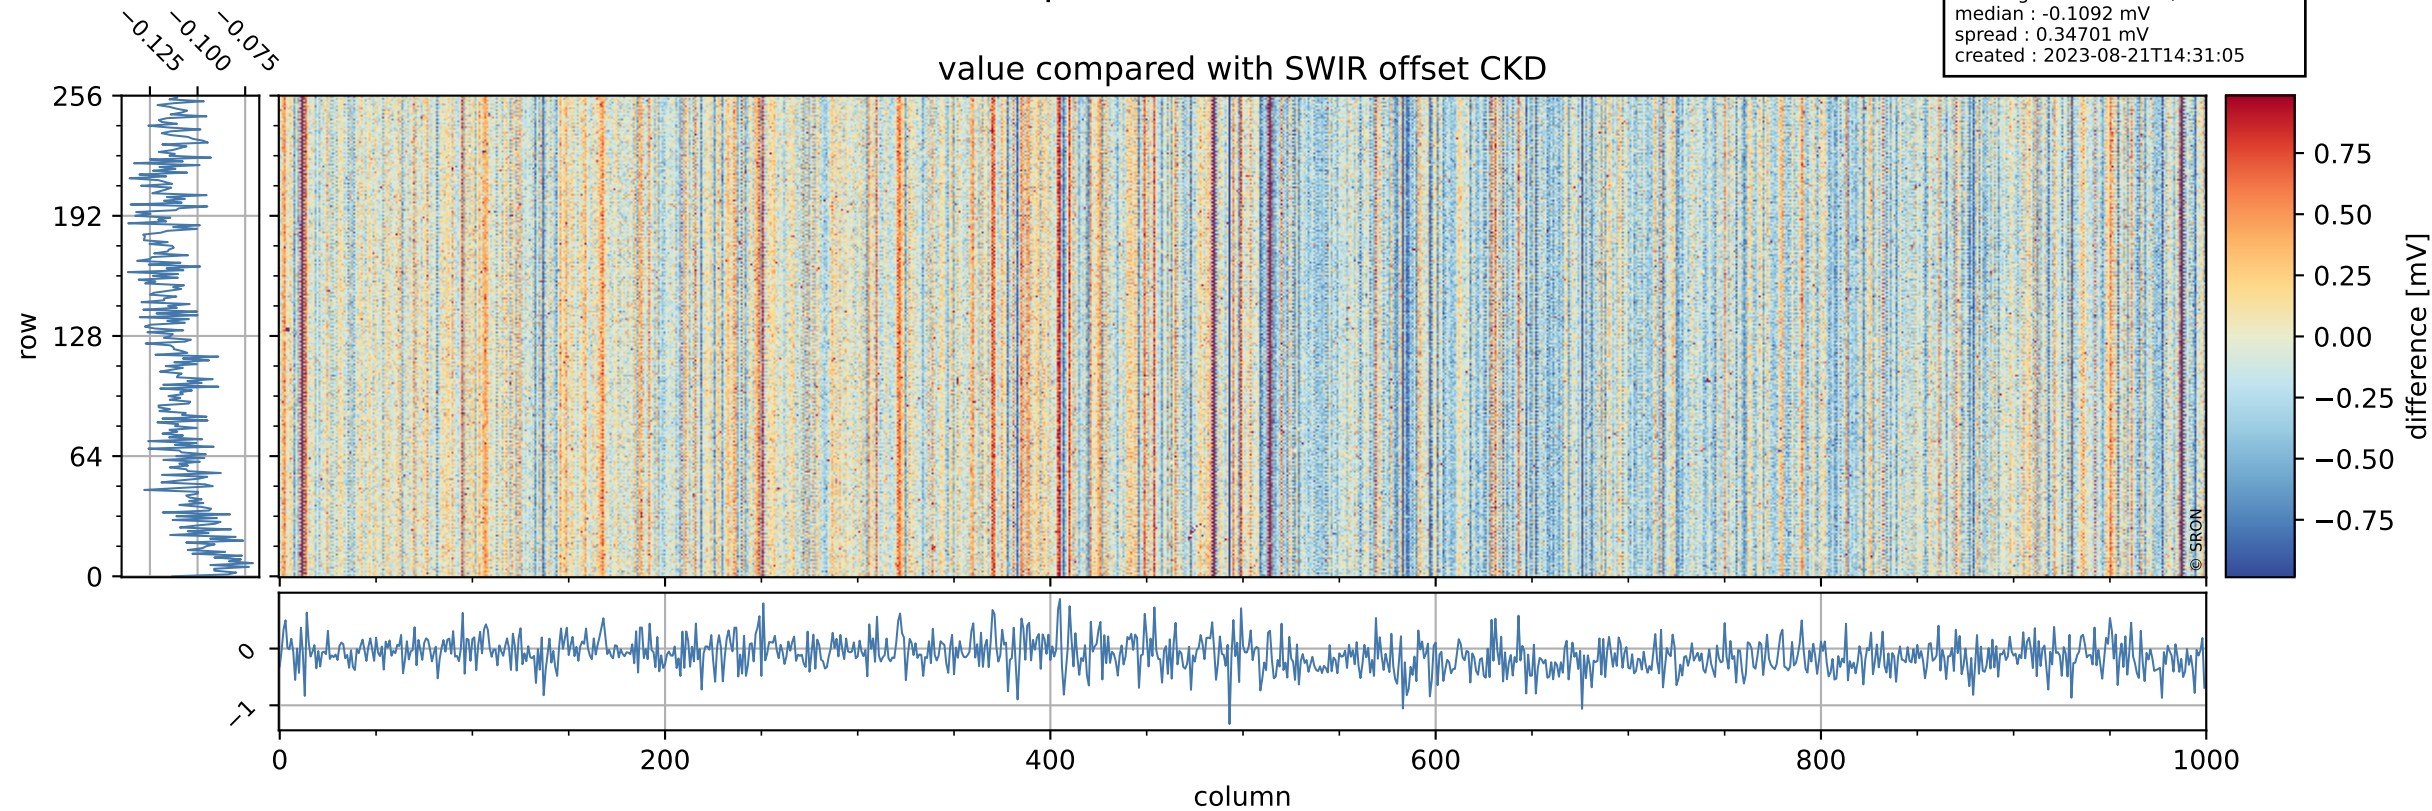

## value detector map

# Tropomi SWIR offset (official)

orbits : 19 in [10012, 10057]  
coverage : 2019-09-19 / 2019-09-22  
median : 29.044  $\mu\text{V}$   
spread : 14.713  $\mu\text{V}$   
created : 2023-08-21T14:31:05

# Tropomi SWIR offset (official) ground-tracks of Sentinel-5P

orbits : 19 in [10012, 10057]  
coverage : 2019-09-19 / 2019-09-22  
created : 2023-08-21T14:31:06

# Tropomi SWIR offset (official)

orbits : [2827, 10057]  
coverage : 2018-04-30 / 2019-09-22  
created : 2023-08-21T14:31:06