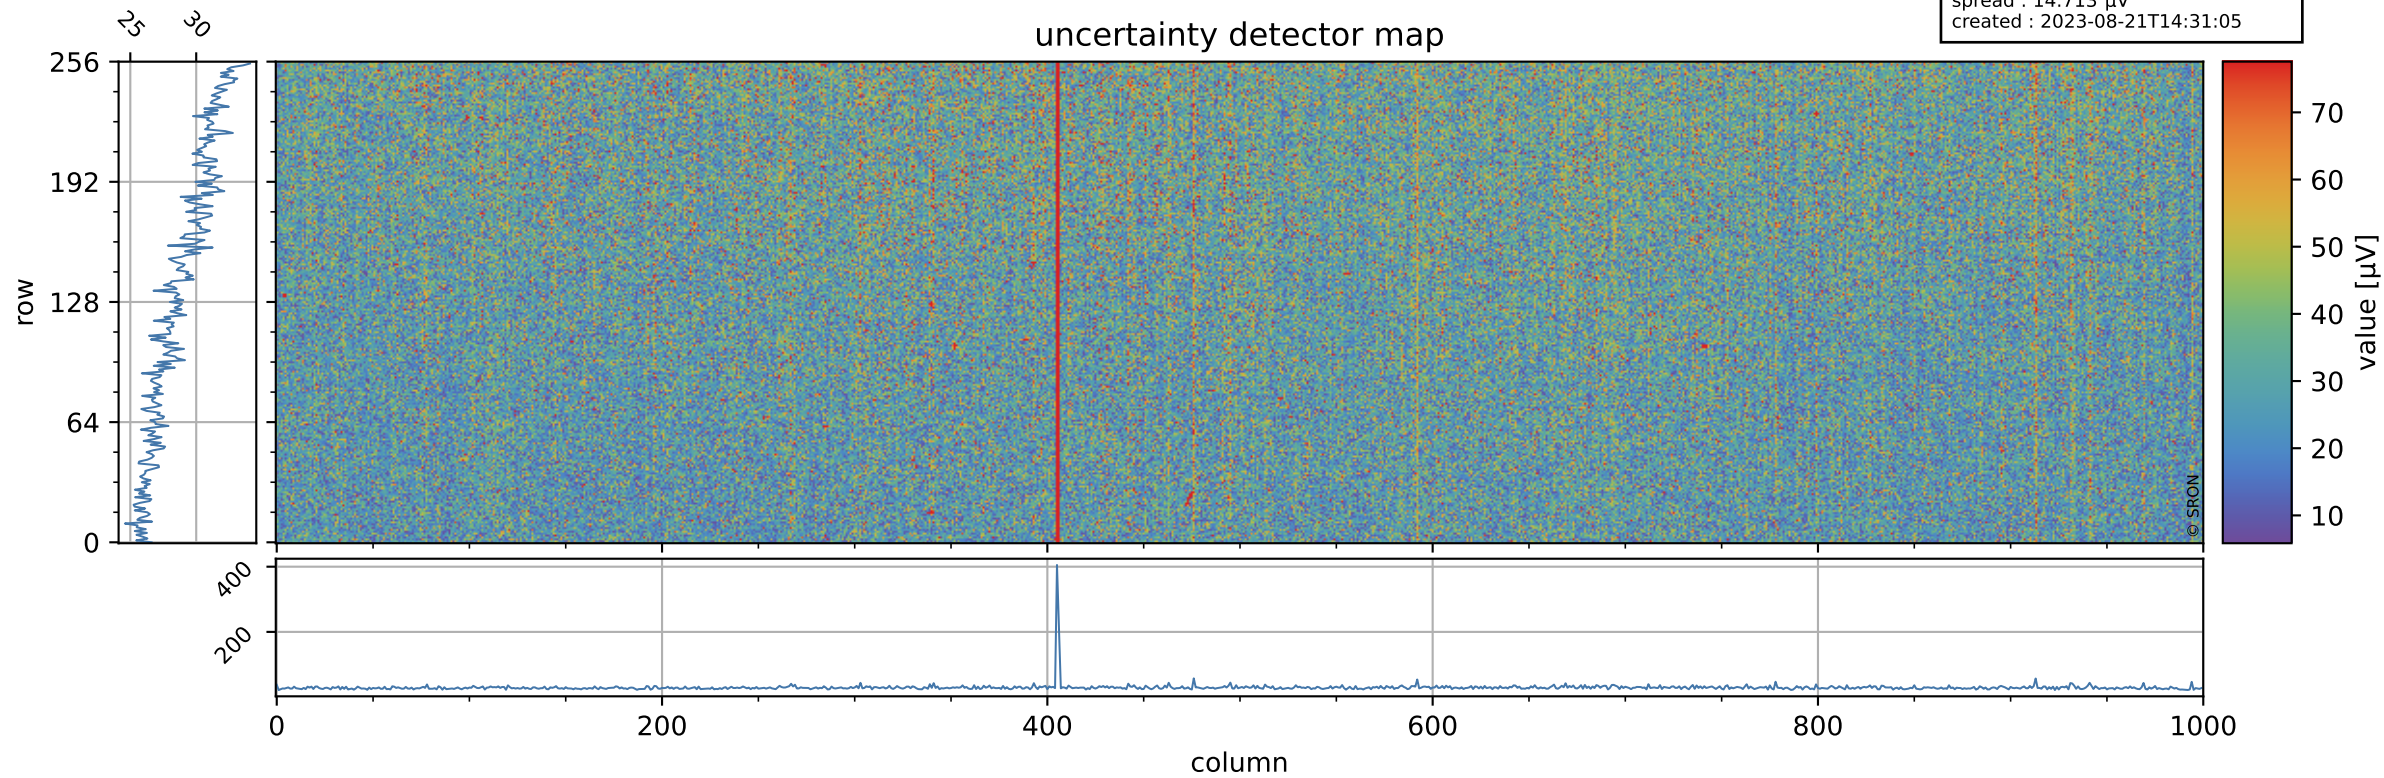

# Tropomi SWIR offset (official)

orbits : 19 in [10012, 10057]  
coverage : 2019-09-19 / 2019-09-22  
median : 0.52591 V  
spread : 0.035917 V  
created : 2023-08-21T14:31:05

## value detector map

# Tropomi SWIR offset (official)

orbits : 19 in [10012, 10057]  
coverage : 2019-09-19 / 2019-09-22  
median : 29.044  $\mu\text{V}$   
spread : 14.713  $\mu\text{V}$   
created : 2023-08-21T14:31:05

# Tropomi SWIR offset (official) ground-tracks of Sentinel-5P

orbits : 19 in [10012, 10057]  
coverage : 2019-09-19 / 2019-09-22  
created : 2023-08-21T14:31:06