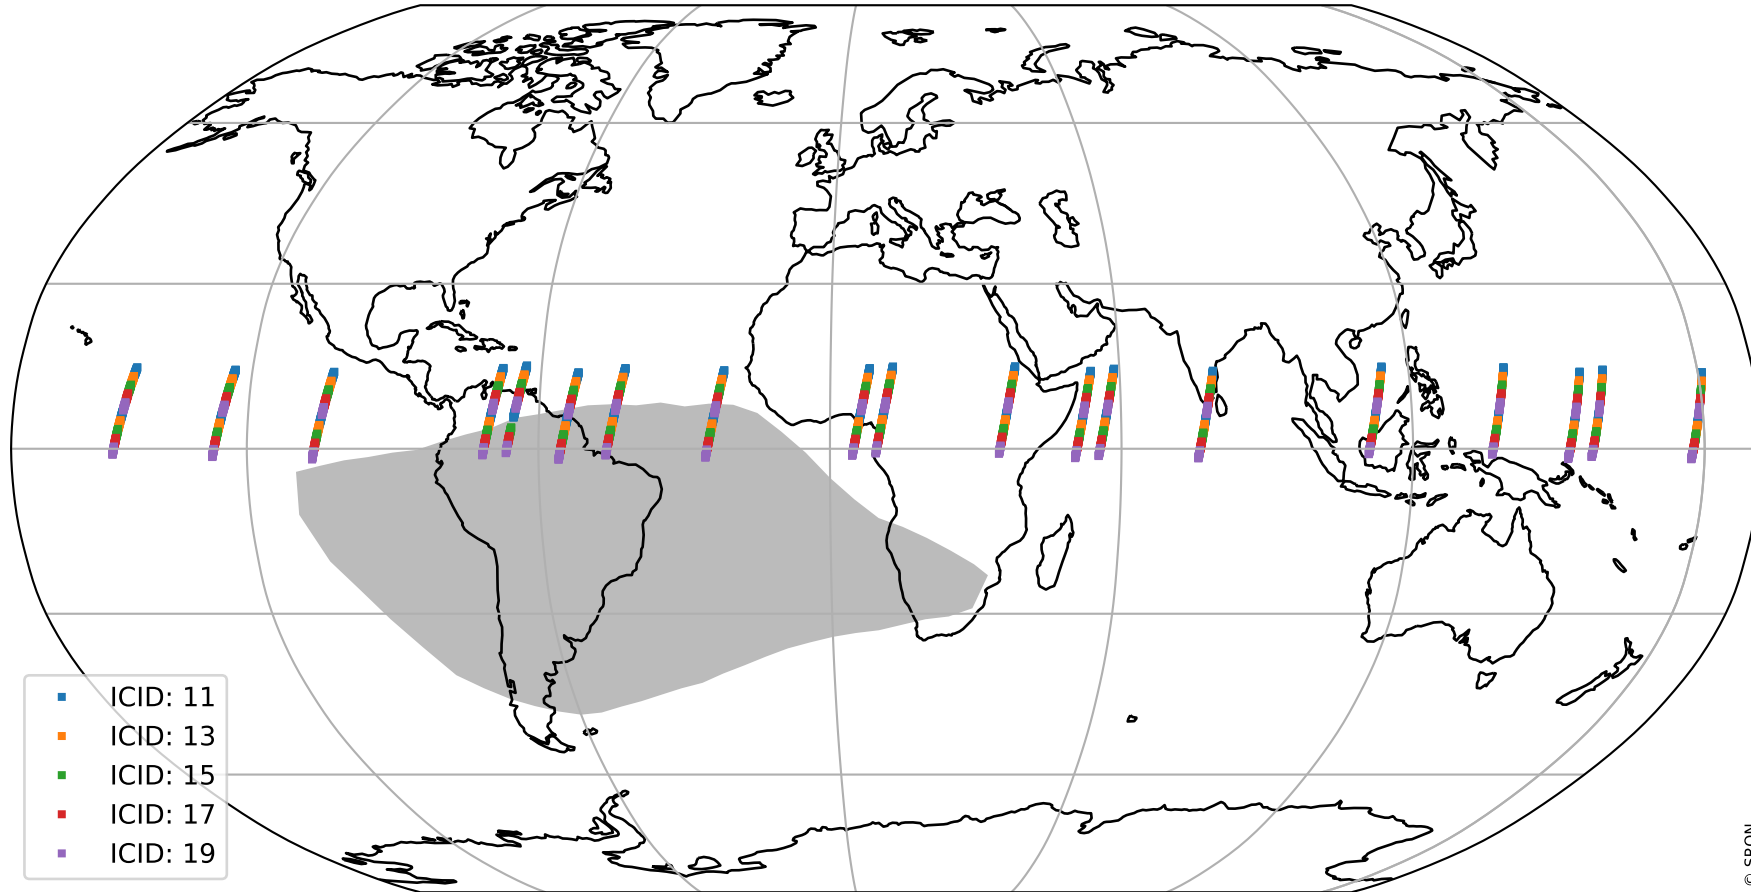

# Tropomi SWIR offset (official)

orbits : 19 in [10012, 10057]  
coverage : 2019-09-19 / 2019-09-22  
median : 29.044  $\mu\text{V}$   
spread : 14.713  $\mu\text{V}$   
created : 2023-08-21T14:31:05

# Tropomi SWIR offset (official)

value compared with SWIR offset CKD

orbits : 19 in [10012, 10057]  
coverage : 2019-09-19 / 2019-09-22  
median : -0.1092 mV  
spread : 0.34701 mV  
created : 2023-08-21T14:31:05

# Tropomi SWIR offset (official) ground-tracks of Sentinel-5P

orbits : 19 in [10012, 10057]  
coverage : 2019-09-19 / 2019-09-22  
created : 2023-08-21T14:31:06

# Tropomi SWIR offset (official)

orbits : [2827, 10057]  
coverage : 2018-04-30 / 2019-09-22  
created : 2023-08-21T14:31:06