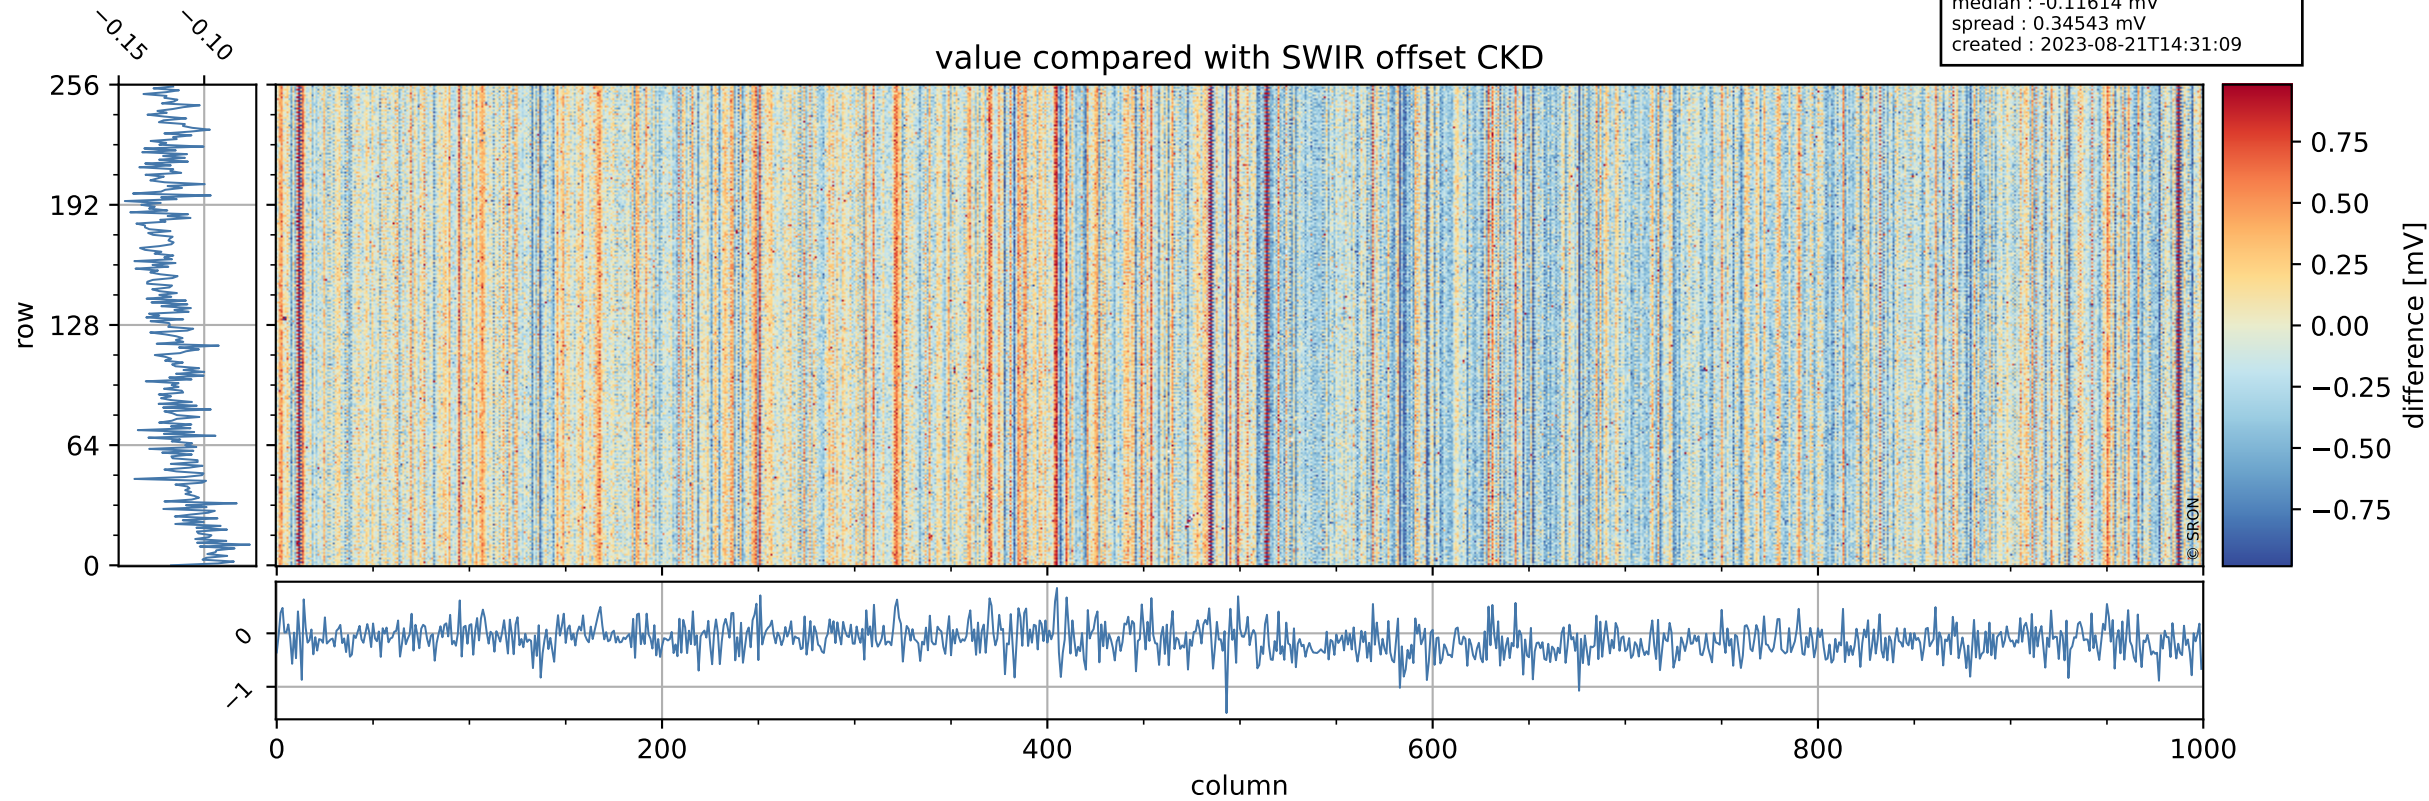

Tropomi SWIR offset (official)

orbits : 18 in [10027, 10072]
coverage : 2019-09-20 / 2019-09-23
median : 0.5259 V
spread : 0.035915 V
created : 2023-08-21T14:31:08

value detector map

Tropomi SWIR offset (official)

orbits : 18 in [10027, 10072]
coverage : 2019-09-20 / 2019-09-23
median : 29.469 μV
spread : 14.775 μV
created : 2023-08-21T14:31:08

Tropomi SWIR offset (official)

orbits : 18 in [10027, 10072]
coverage : 2019-09-20 / 2019-09-23
median : -0.11614 mV
spread : 0.34543 mV
created : 2023-08-21T14:31:09

value compared with SWIR offset CKD

Tropomi SWIR offset (official) ground-tracks of Sentinel-5P

orbits : 18 in [10027, 10072]
coverage : 2019-09-20 / 2019-09-23
created : 2023-08-21T14:31:09

Tropomi SWIR offset (official)

orbits : [2827, 10072]
coverage : 2018-04-30 / 2019-09-23
created : 2023-08-21T14:31:10

trend of detector median & temperatures