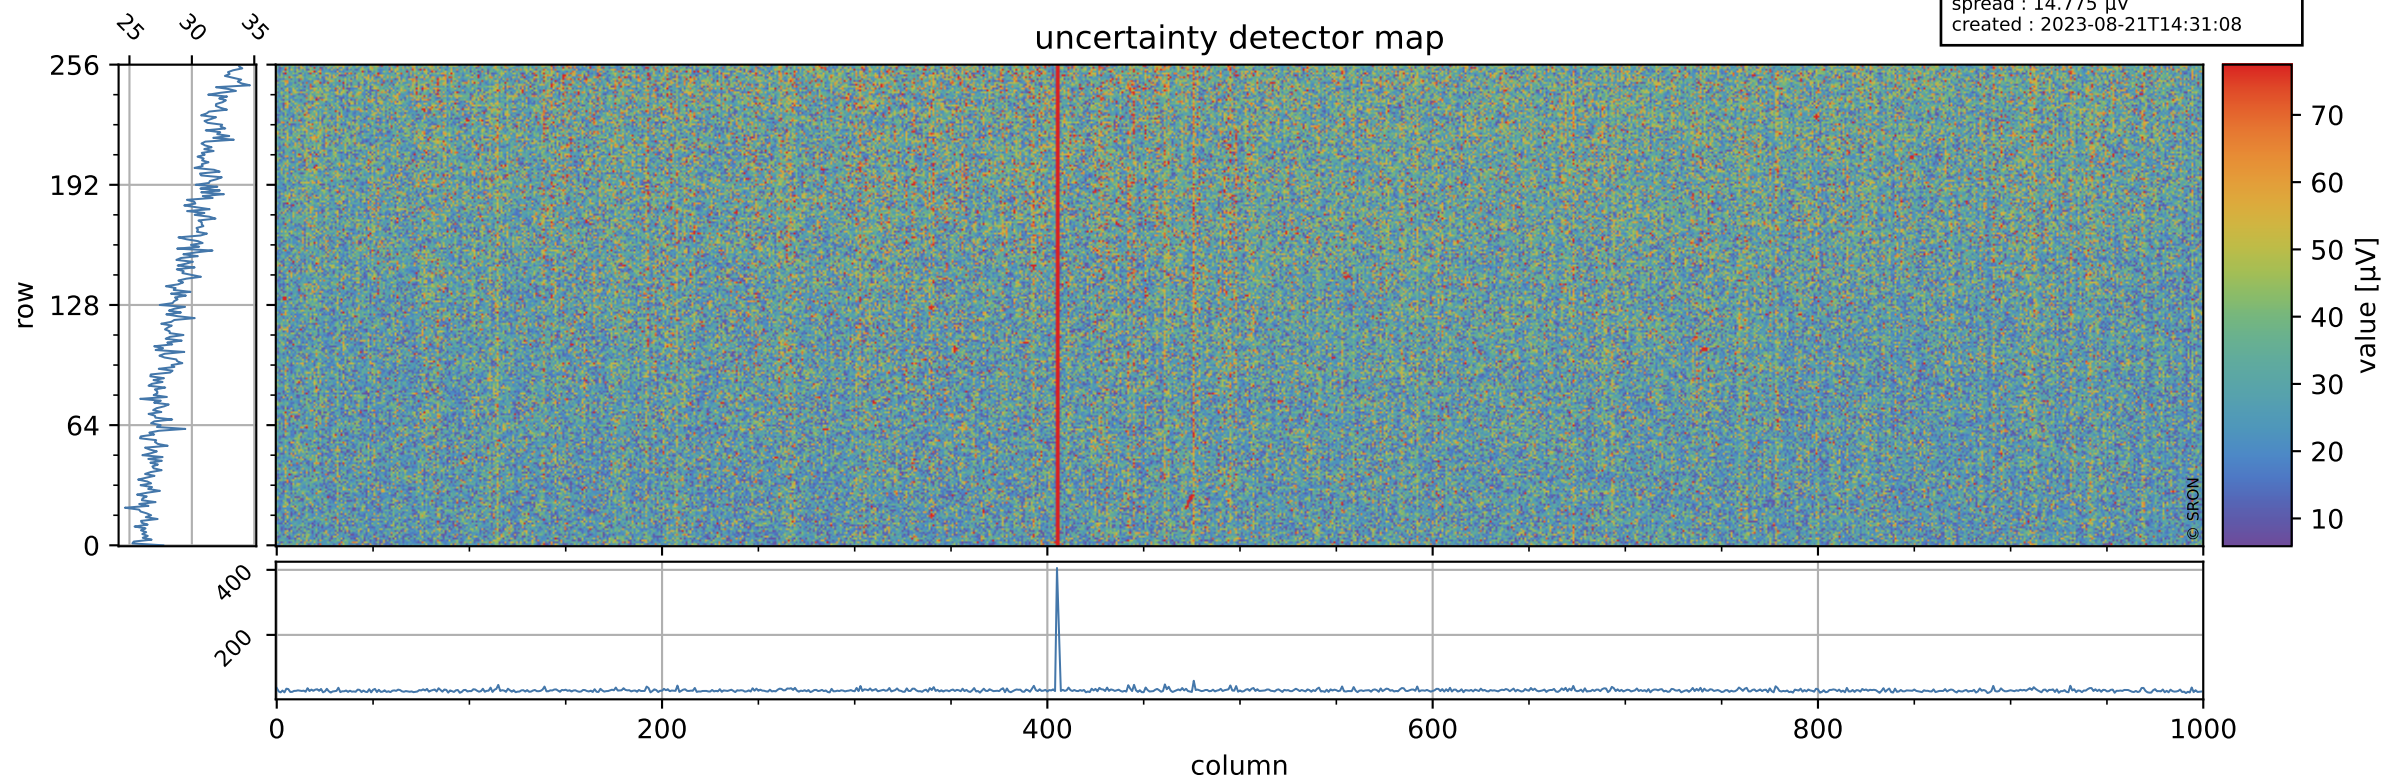

Tropomi SWIR offset (official)

orbits : 18 in [10027, 10072]
coverage : 2019-09-20 / 2019-09-23
median : 0.5259 V
spread : 0.035915 V
created : 2023-08-21T14:31:08

value detector map

Tropomi SWIR offset (official)

orbits : 18 in [10027, 10072]
coverage : 2019-09-20 / 2019-09-23
median : 29.469 μV
spread : 14.775 μV
created : 2023-08-21T14:31:08

Tropomi SWIR offset (official)

orbits : 18 in [10027, 10072]
coverage : 2019-09-20 / 2019-09-23
median : -0.11614 mV
spread : 0.34543 mV
created : 2023-08-21T14:31:09

value compared with SWIR offset CKD

Tropomi SWIR offset (official) ground-tracks of Sentinel-5P

orbits : 18 in [10027, 10072]
coverage : 2019-09-20 / 2019-09-23
created : 2023-08-21T14:31:09

Tropomi SWIR offset (official)

orbits : [2827, 10072]
coverage : 2018-04-30 / 2019-09-23
created : 2023-08-21T14:31:10

trend of detector median & temperatures