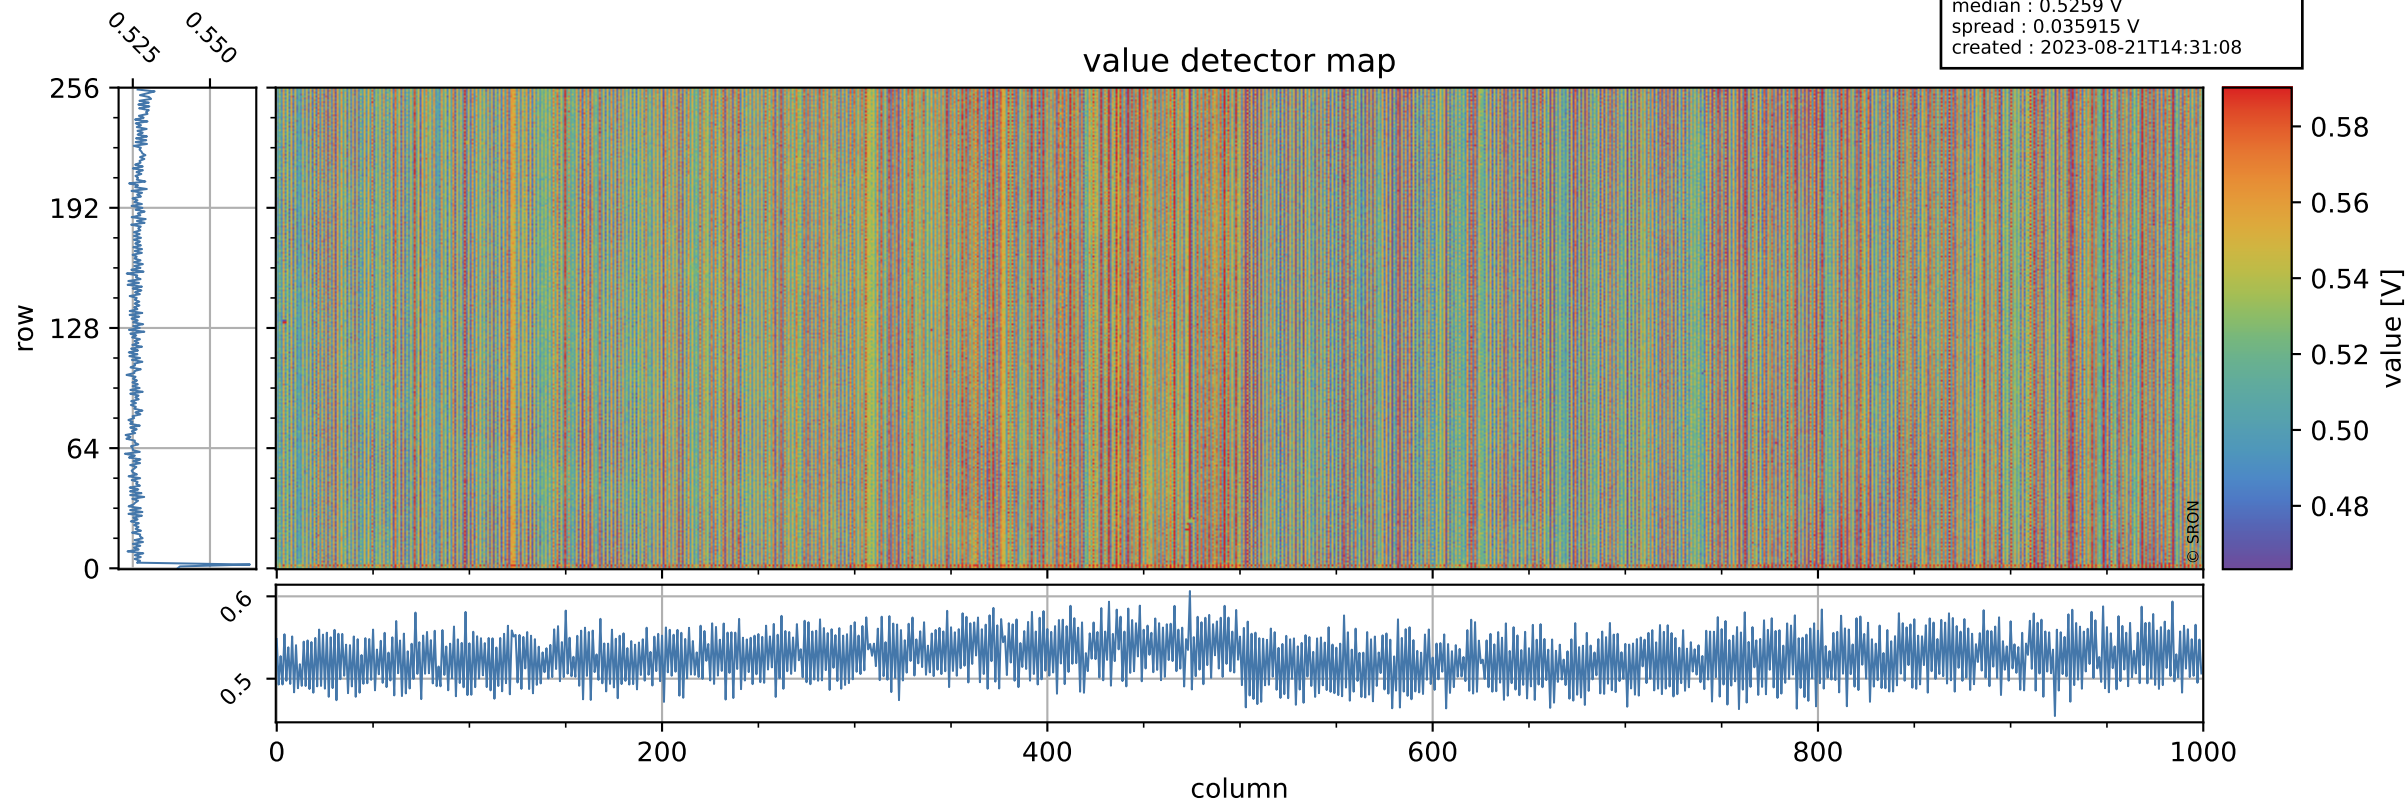

Tropomi SWIR offset (official)

orbits : 18 in [10027, 10072]
coverage : 2019-09-20 / 2019-09-23
median : 0.5259 V
spread : 0.035915 V
created : 2023-08-21T14:31:08

value detector map

Tropomi SWIR offset (official)

orbits : 18 in [10027, 10072]
coverage : 2019-09-20 / 2019-09-23
median : 29.469 μV
spread : 14.775 μV
created : 2023-08-21T14:31:08

Tropomi SWIR offset (official)

orbits : 18 in [10027, 10072]
coverage : 2019-09-20 / 2019-09-23
median : -0.11614 mV
spread : 0.34543 mV
created : 2023-08-21T14:31:09

value compared with SWIR offset CKD

Tropomi SWIR offset (official) ground-tracks of Sentinel-5P

orbits : 18 in [10027, 10072]
coverage : 2019-09-20 / 2019-09-23
created : 2023-08-21T14:31:09

Tropomi SWIR offset (official)

orbits : [2827, 10072]
coverage : 2018-04-30 / 2019-09-23
created : 2023-08-21T14:31:10

trend of detector median & temperatures