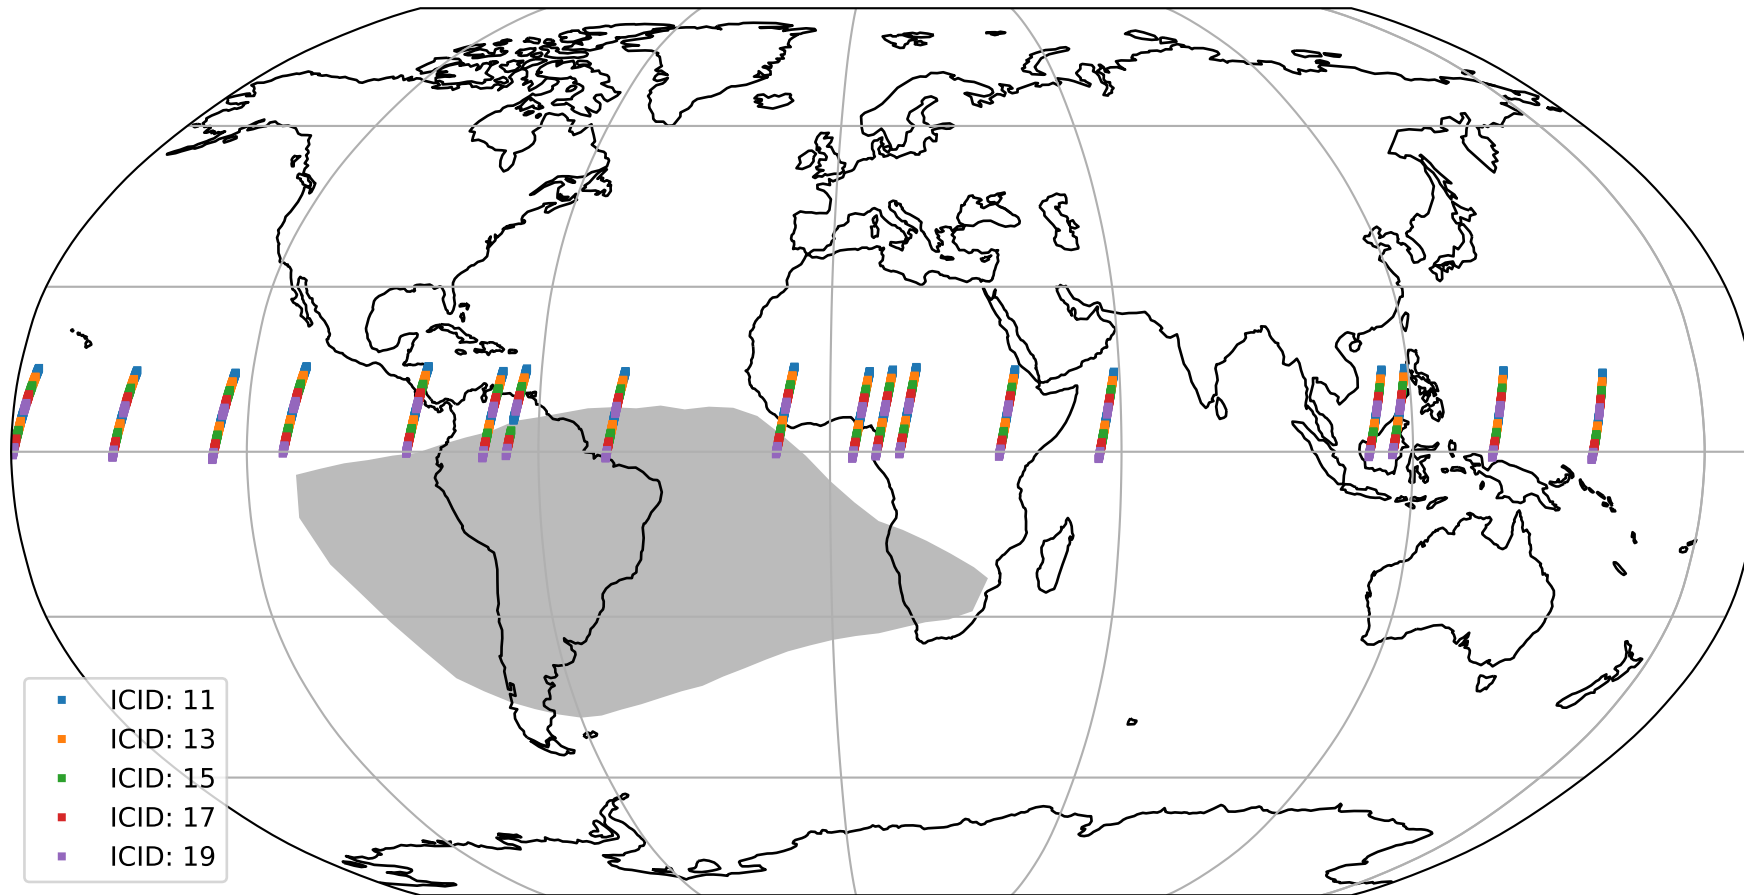

Tropomi SWIR offset (official)

orbits : 18 in [10027, 10072]
coverage : 2019-09-20 / 2019-09-23
median : 0.5259 V
spread : 0.035915 V
created : 2023-08-21T14:31:08

value detector map

Tropomi SWIR offset (official)

orbits : 18 in [10027, 10072]
coverage : 2019-09-20 / 2019-09-23
median : 29.469 μV
spread : 14.775 μV
created : 2023-08-21T14:31:08

Tropomi SWIR offset (official)

orbits : 18 in [10027, 10072]
coverage : 2019-09-20 / 2019-09-23
median : -0.11614 mV
spread : 0.34543 mV
created : 2023-08-21T14:31:09

value compared with SWIR offset CKD

Tropomi SWIR offset (official) ground-tracks of Sentinel-5P

orbits : 18 in [10027, 10072]
coverage : 2019-09-20 / 2019-09-23
created : 2023-08-21T14:31:09

Tropomi SWIR offset (official)

orbits : [2827, 10072]
coverage : 2018-04-30 / 2019-09-23
created : 2023-08-21T14:31:10

trend of detector median & temperatures