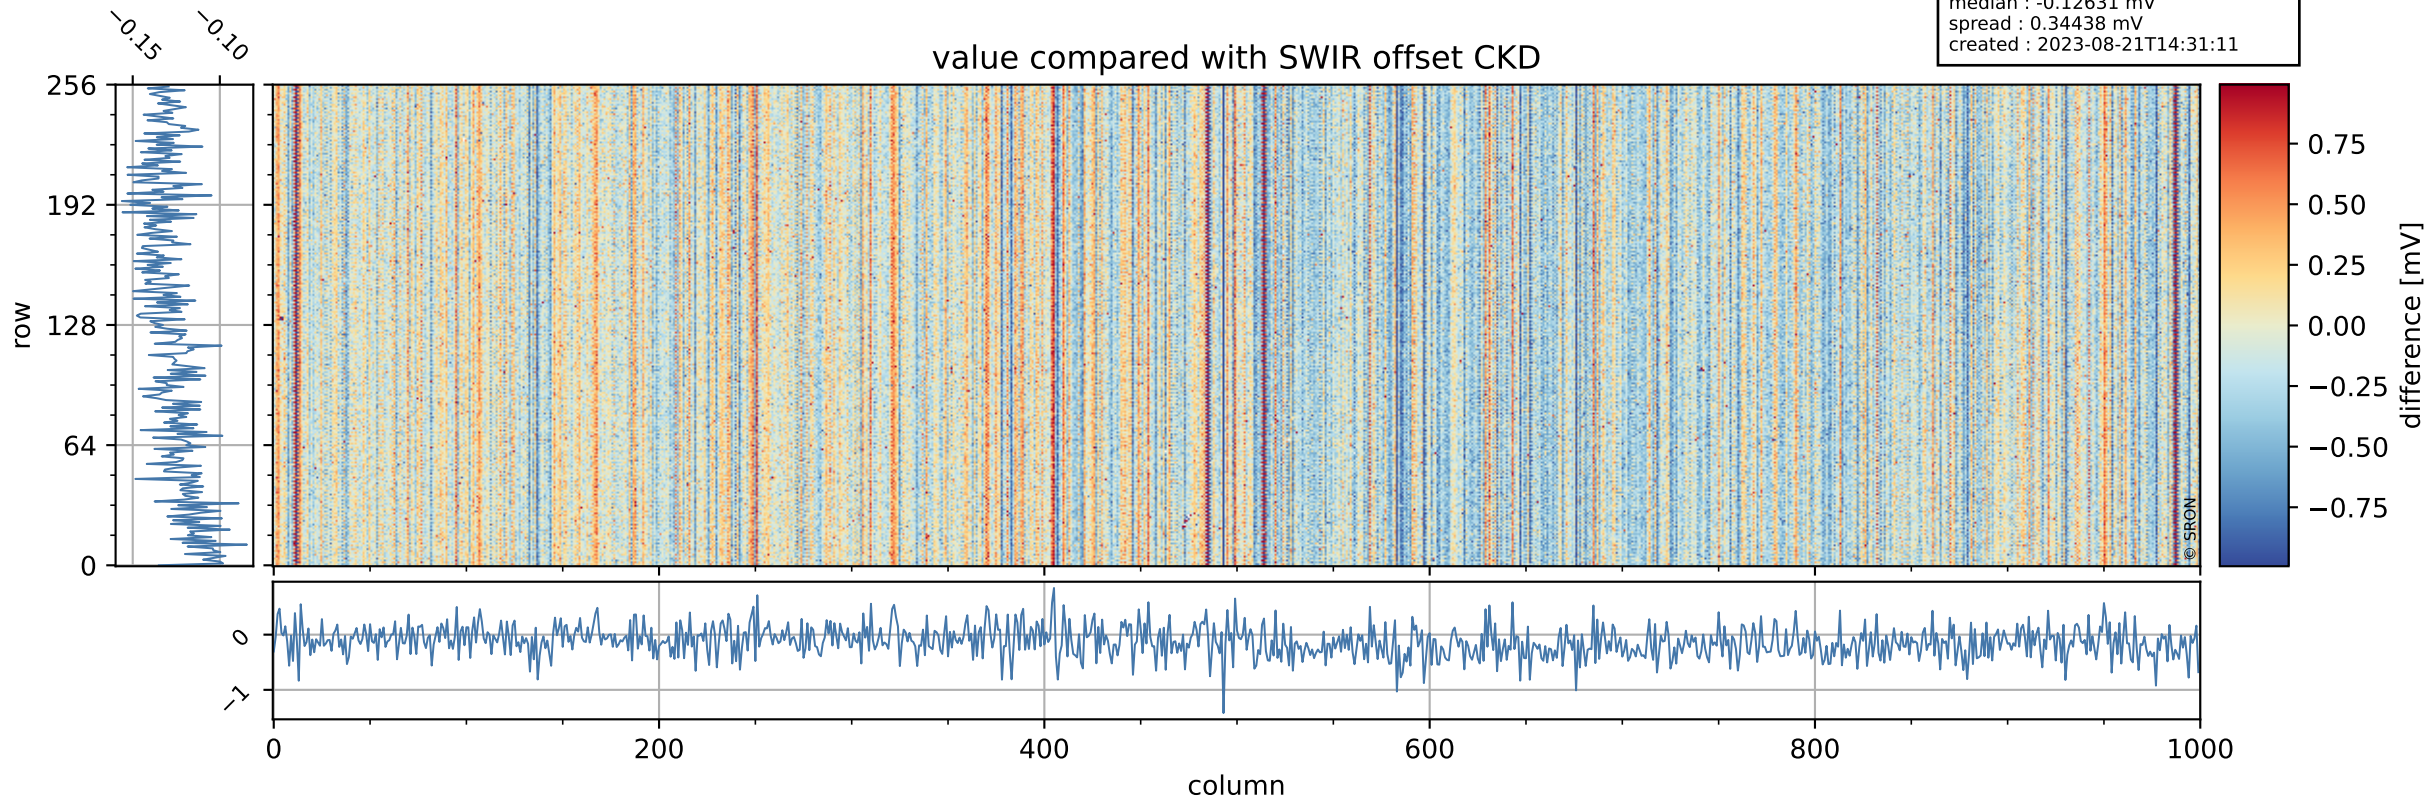

Tropomi SWIR offset (official)

orbits : 19 in [10042, 10087]
coverage : 2019-09-21 / 2019-09-24
median : 0.52589 V
spread : 0.035913 V
created : 2023-08-21T14:31:11

value detector map

Tropomi SWIR offset (official)

orbits : 19 in [10042, 10087]
coverage : 2019-09-21 / 2019-09-24
median : 28.77 μV
spread : 14.462 μV
created : 2023-08-21T14:31:11

Tropomi SWIR offset (official)

orbits : 19 in [10042, 10087]
coverage : 2019-09-21 / 2019-09-24
median : -0.12631 mV
spread : 0.34438 mV
created : 2023-08-21T14:31:11

value compared with SWIR offset CKD

Tropomi SWIR offset (official) ground-tracks of Sentinel-5P

orbits : 19 in [10042, 10087]
coverage : 2019-09-21 / 2019-09-24
created : 2023-08-21T14:31:12

Tropomi SWIR offset (official)

orbits : [2827, 10087]
coverage : 2018-04-30 / 2019-09-24
created : 2023-08-21T14:31:12

trend of detector median & temperatures