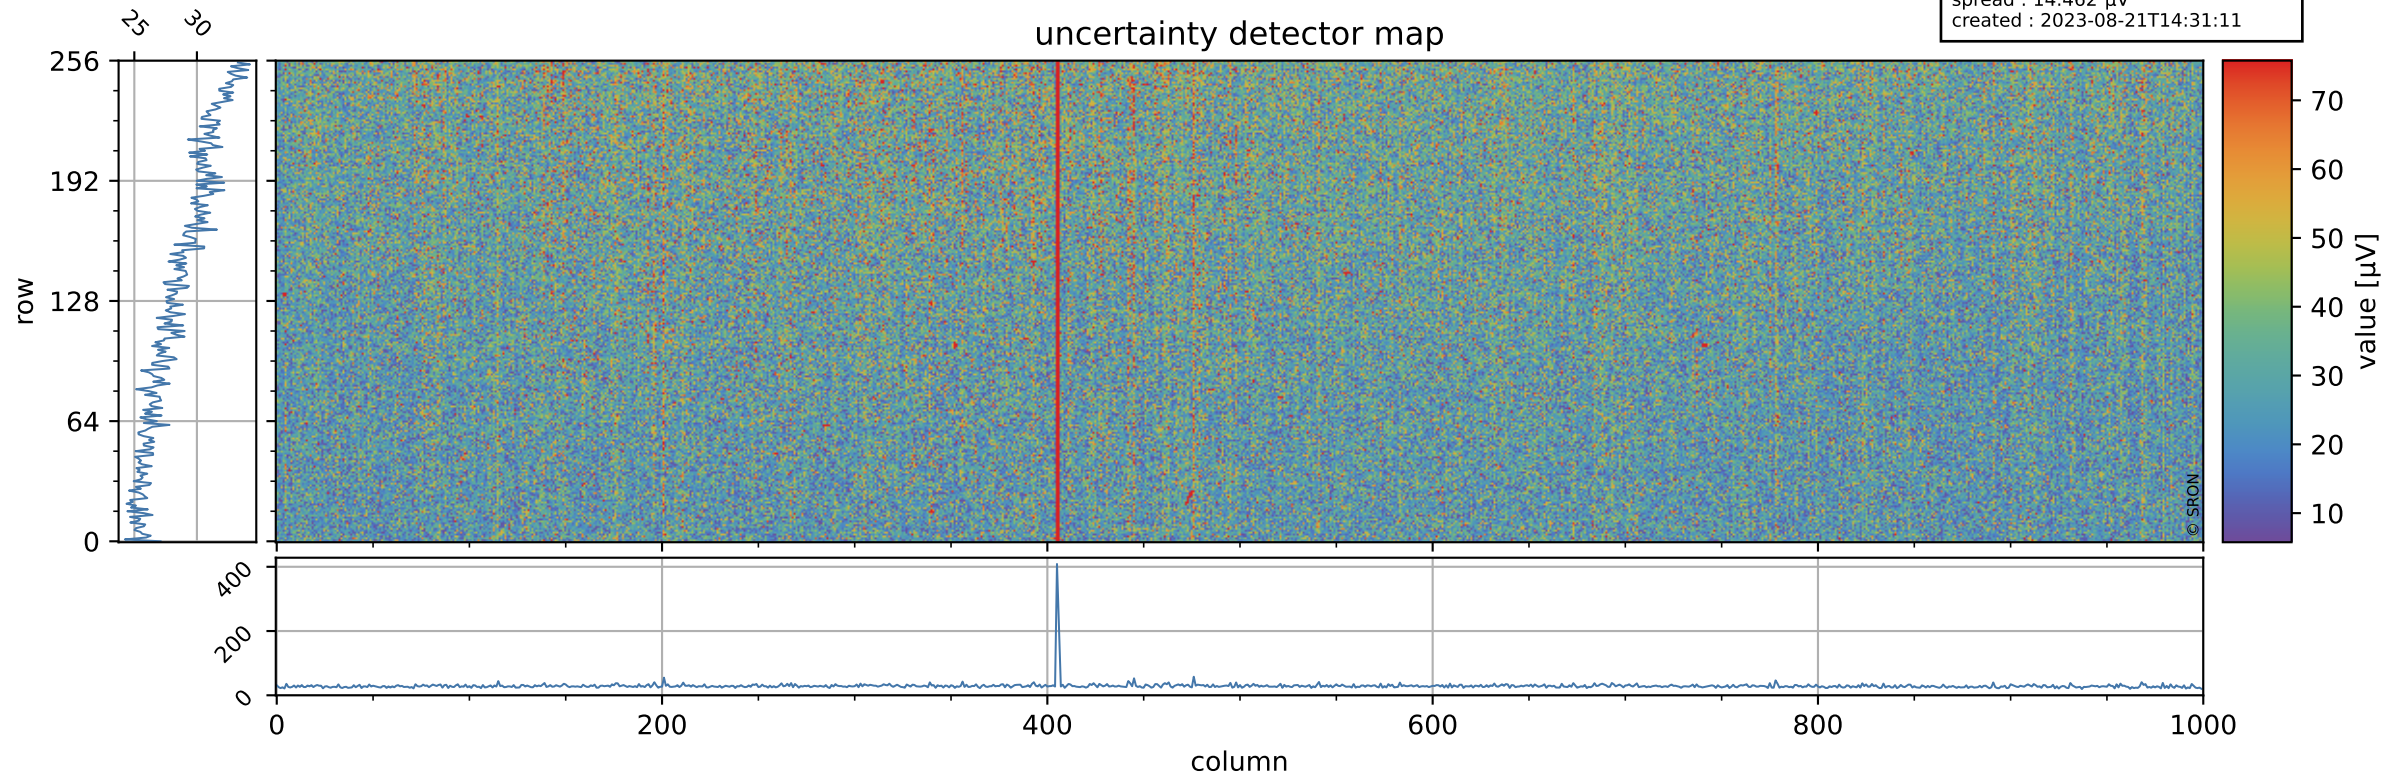

Tropomi SWIR offset (official)

orbits : 19 in [10042, 10087]
coverage : 2019-09-21 / 2019-09-24
median : 0.52589 V
spread : 0.035913 V
created : 2023-08-21T14:31:11

value detector map

Tropomi SWIR offset (official)

orbits : 19 in [10042, 10087]
coverage : 2019-09-21 / 2019-09-24
median : 28.77 μV
spread : 14.462 μV
created : 2023-08-21T14:31:11

Tropomi SWIR offset (official)

orbits : 19 in [10042, 10087]
coverage : 2019-09-21 / 2019-09-24
median : -0.12631 mV
spread : 0.34438 mV
created : 2023-08-21T14:31:11

value compared with SWIR offset CKD

Tropomi SWIR offset (official) ground-tracks of Sentinel-5P

orbits : 19 in [10042, 10087]
coverage : 2019-09-21 / 2019-09-24
created : 2023-08-21T14:31:12

Tropomi SWIR offset (official)

orbits : [2827, 10087]
coverage : 2018-04-30 / 2019-09-24
created : 2023-08-21T14:31:12

trend of detector median & temperatures