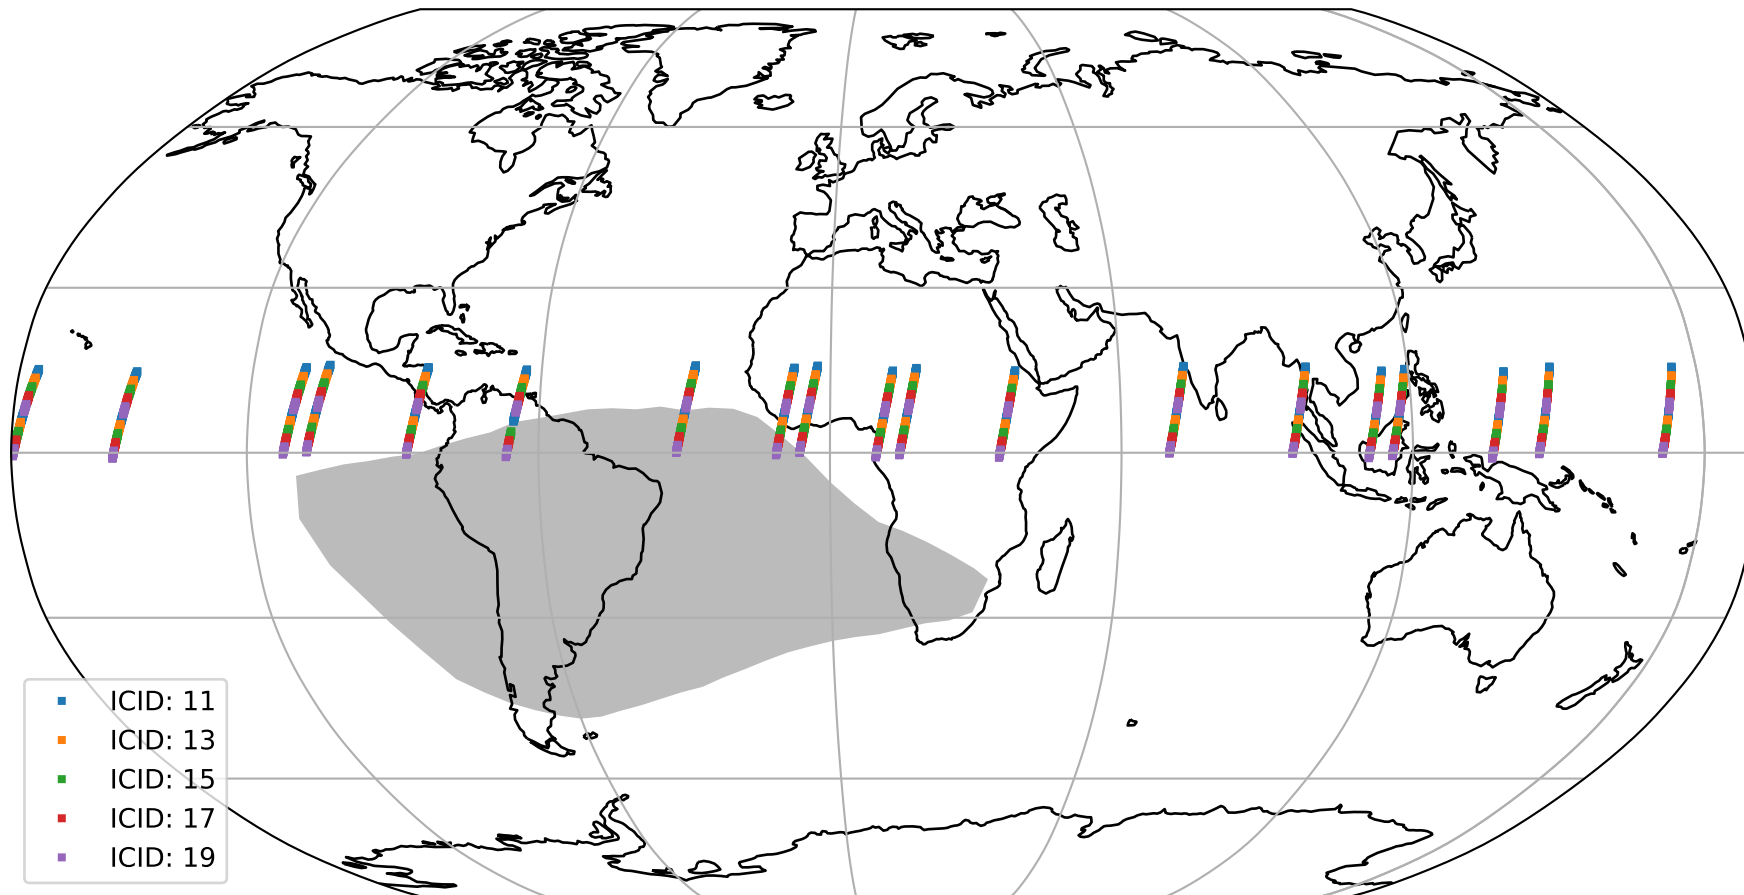

Tropomi SWIR offset (official)

orbits : 19 in [10042, 10087]
coverage : 2019-09-21 / 2019-09-24
median : 0.52589 V
spread : 0.035913 V
created : 2023-08-21T14:31:11

value detector map

Tropomi SWIR offset (official)

orbits : 19 in [10042, 10087]
coverage : 2019-09-21 / 2019-09-24
median : 28.77 μV
spread : 14.462 μV
created : 2023-08-21T14:31:11

Tropomi SWIR offset (official)

orbits : 19 in [10042, 10087]
coverage : 2019-09-21 / 2019-09-24
median : -0.12631 mV
spread : 0.34438 mV
created : 2023-08-21T14:31:11

value compared with SWIR offset CKD

Tropomi SWIR offset (official) ground-tracks of Sentinel-5P

orbits : 19 in [10042, 10087]
coverage : 2019-09-21 / 2019-09-24
created : 2023-08-21T14:31:12

Tropomi SWIR offset (official)

orbits : [2827, 10087]
coverage : 2018-04-30 / 2019-09-24
created : 2023-08-21T14:31:12

trend of detector median & temperatures