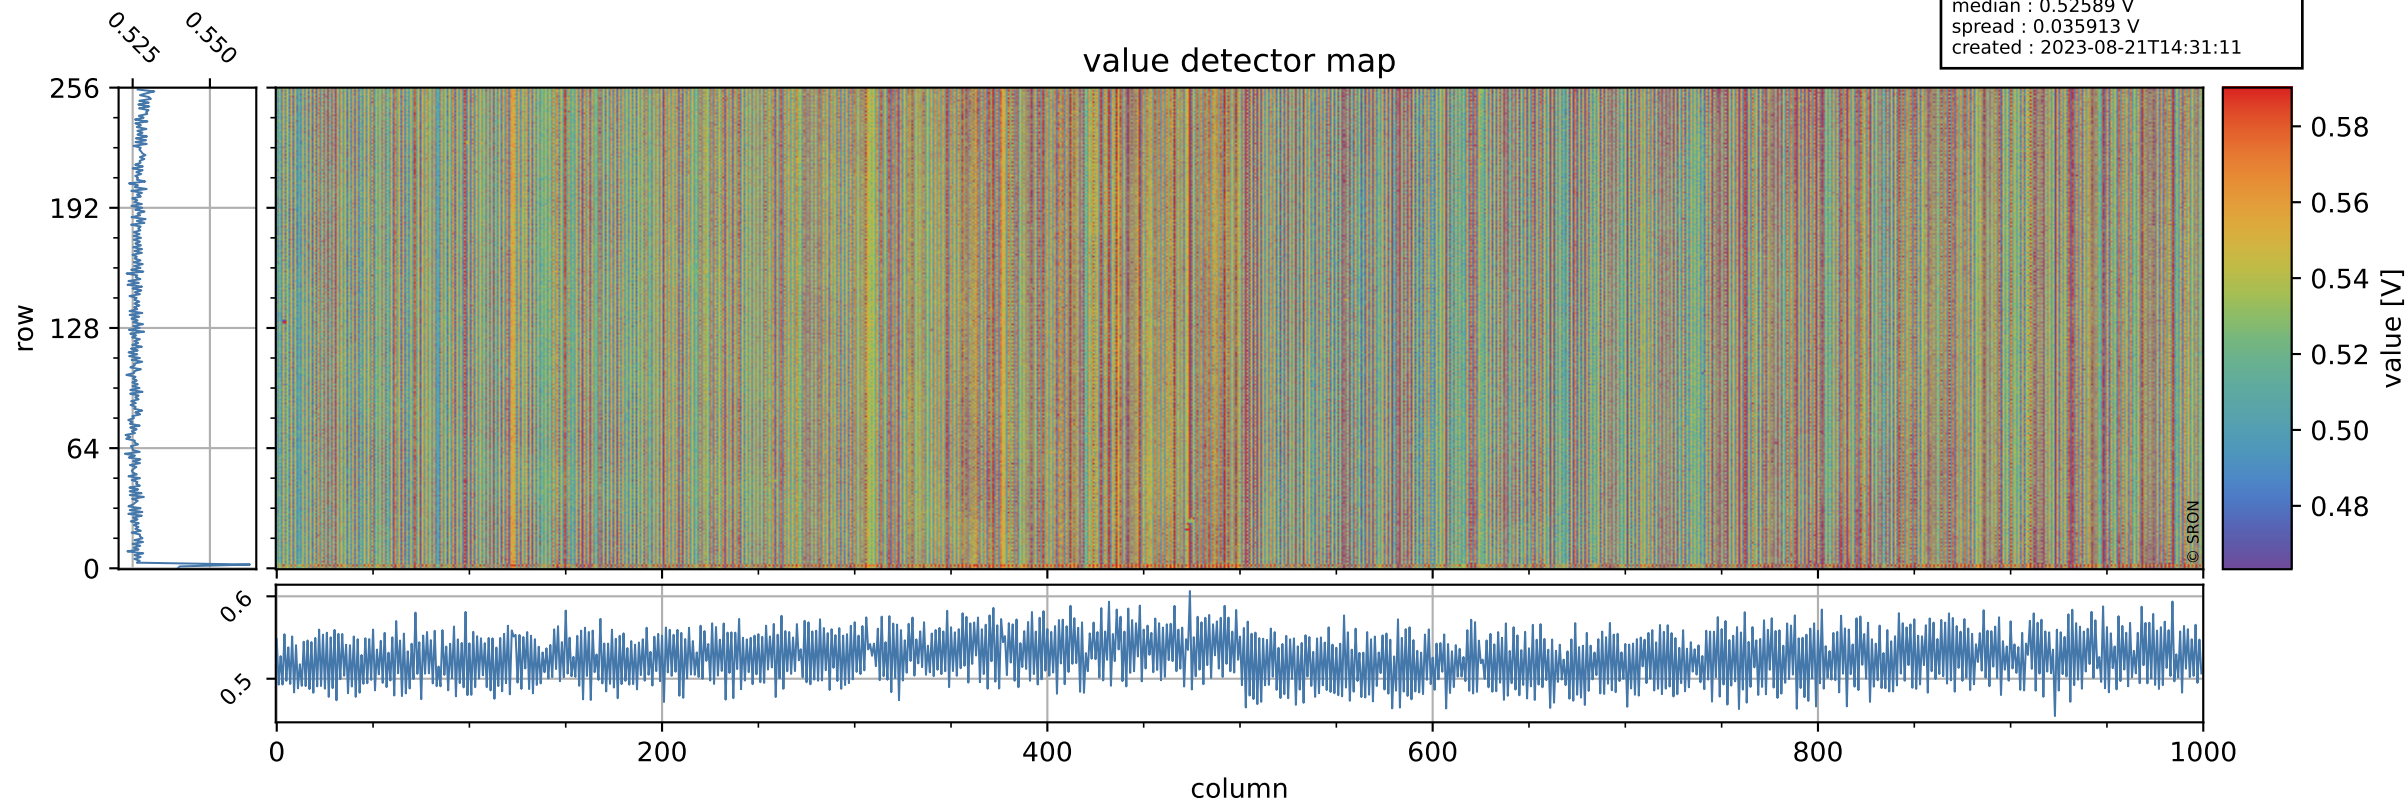

Tropomi SWIR offset (official)

orbits : 19 in [10042, 10087]
coverage : 2019-09-21 / 2019-09-24
median : 0.52589 V
spread : 0.035913 V
created : 2023-08-21T14:31:11

value detector map

Tropomi SWIR offset (official)

orbits : 19 in [10042, 10087]
coverage : 2019-09-21 / 2019-09-24
median : 28.77 μV
spread : 14.462 μV
created : 2023-08-21T14:31:11

Tropomi SWIR offset (official)

orbits : 19 in [10042, 10087]
coverage : 2019-09-21 / 2019-09-24
median : -0.12631 mV
spread : 0.34438 mV
created : 2023-08-21T14:31:11

value compared with SWIR offset CKD

Tropomi SWIR offset (official) ground-tracks of Sentinel-5P

orbits : 19 in [10042, 10087]
coverage : 2019-09-21 / 2019-09-24
created : 2023-08-21T14:31:12

Tropomi SWIR offset (official)

orbits : [2827, 10087]
coverage : 2018-04-30 / 2019-09-24
created : 2023-08-21T14:31:12

trend of detector median & temperatures