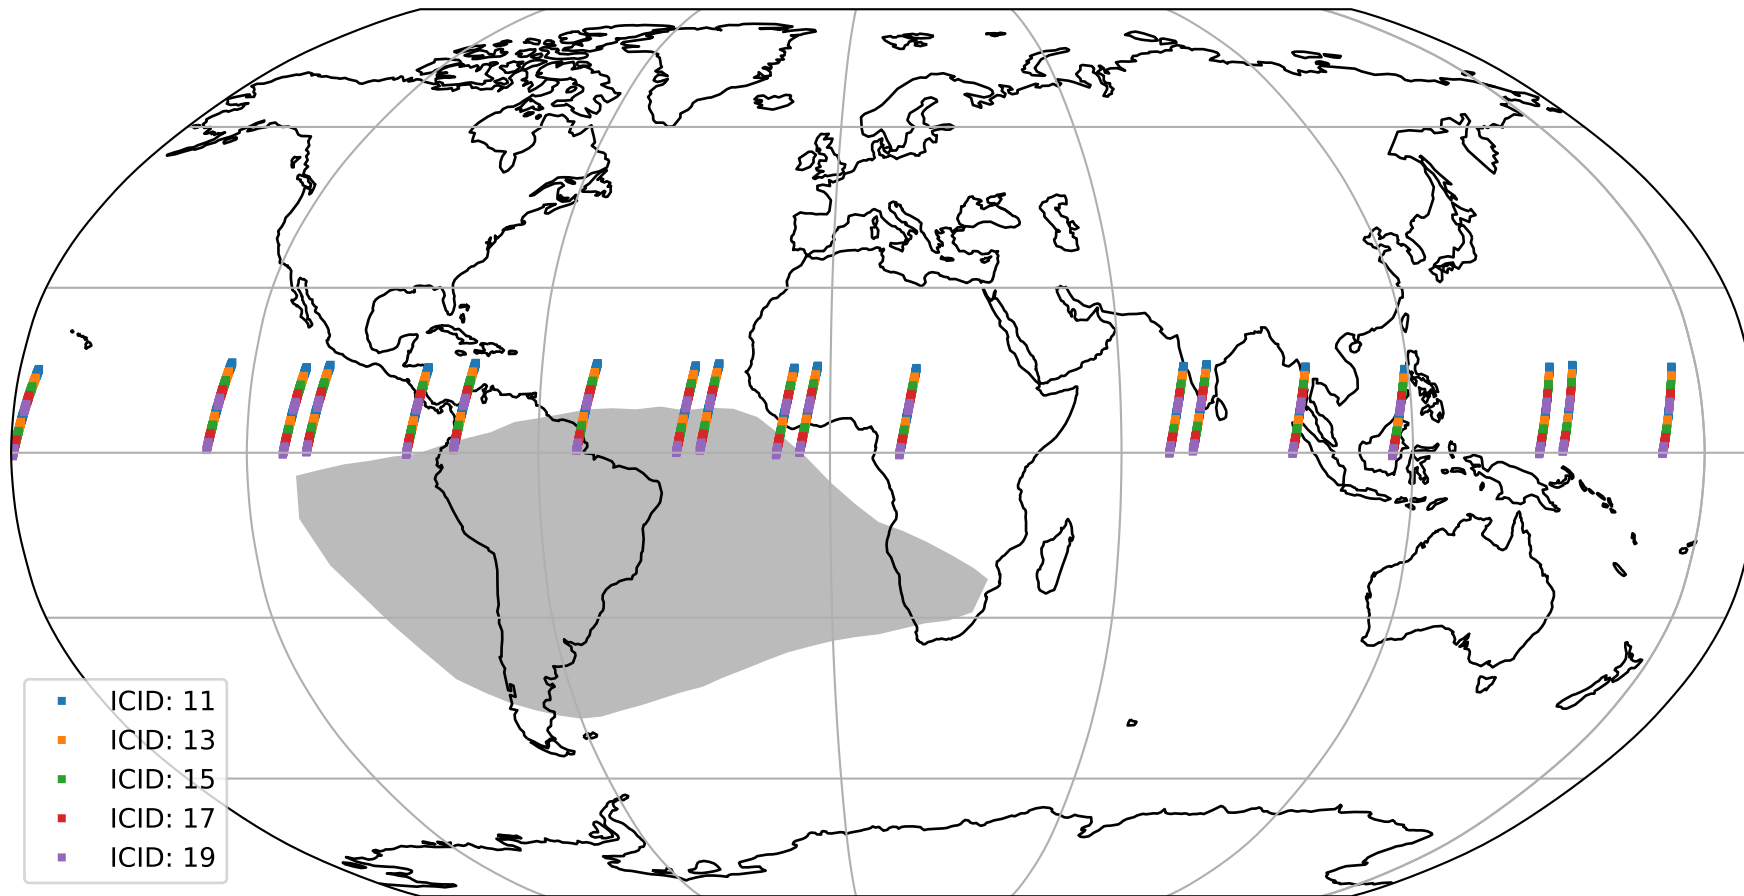

# Tropomi SWIR offset (official)

orbits : 19 in [10057, 10102]  
coverage : 2019-09-22 / 2019-09-25  
median : 29.155  $\mu\text{V}$   
spread : 14.614  $\mu\text{V}$   
created : 2023-08-21T14:31:14

# Tropomi SWIR offset (official)

orbits : 19 in [10057, 10102]  
coverage : 2019-09-22 / 2019-09-25  
median : -0.13265 mV  
spread : 0.34427 mV  
created : 2023-08-21T14:31:14

value compared with SWIR offset CKD

# Tropomi SWIR offset (official) ground-tracks of Sentinel-5P

orbits : 19 in [10057, 10102]  
coverage : 2019-09-22 / 2019-09-25  
created : 2023-08-21T14:31:15

# Tropomi SWIR offset (official)

orbits : [2827, 10102]  
coverage : 2018-04-30 / 2019-09-25  
created : 2023-08-21T14:31:15