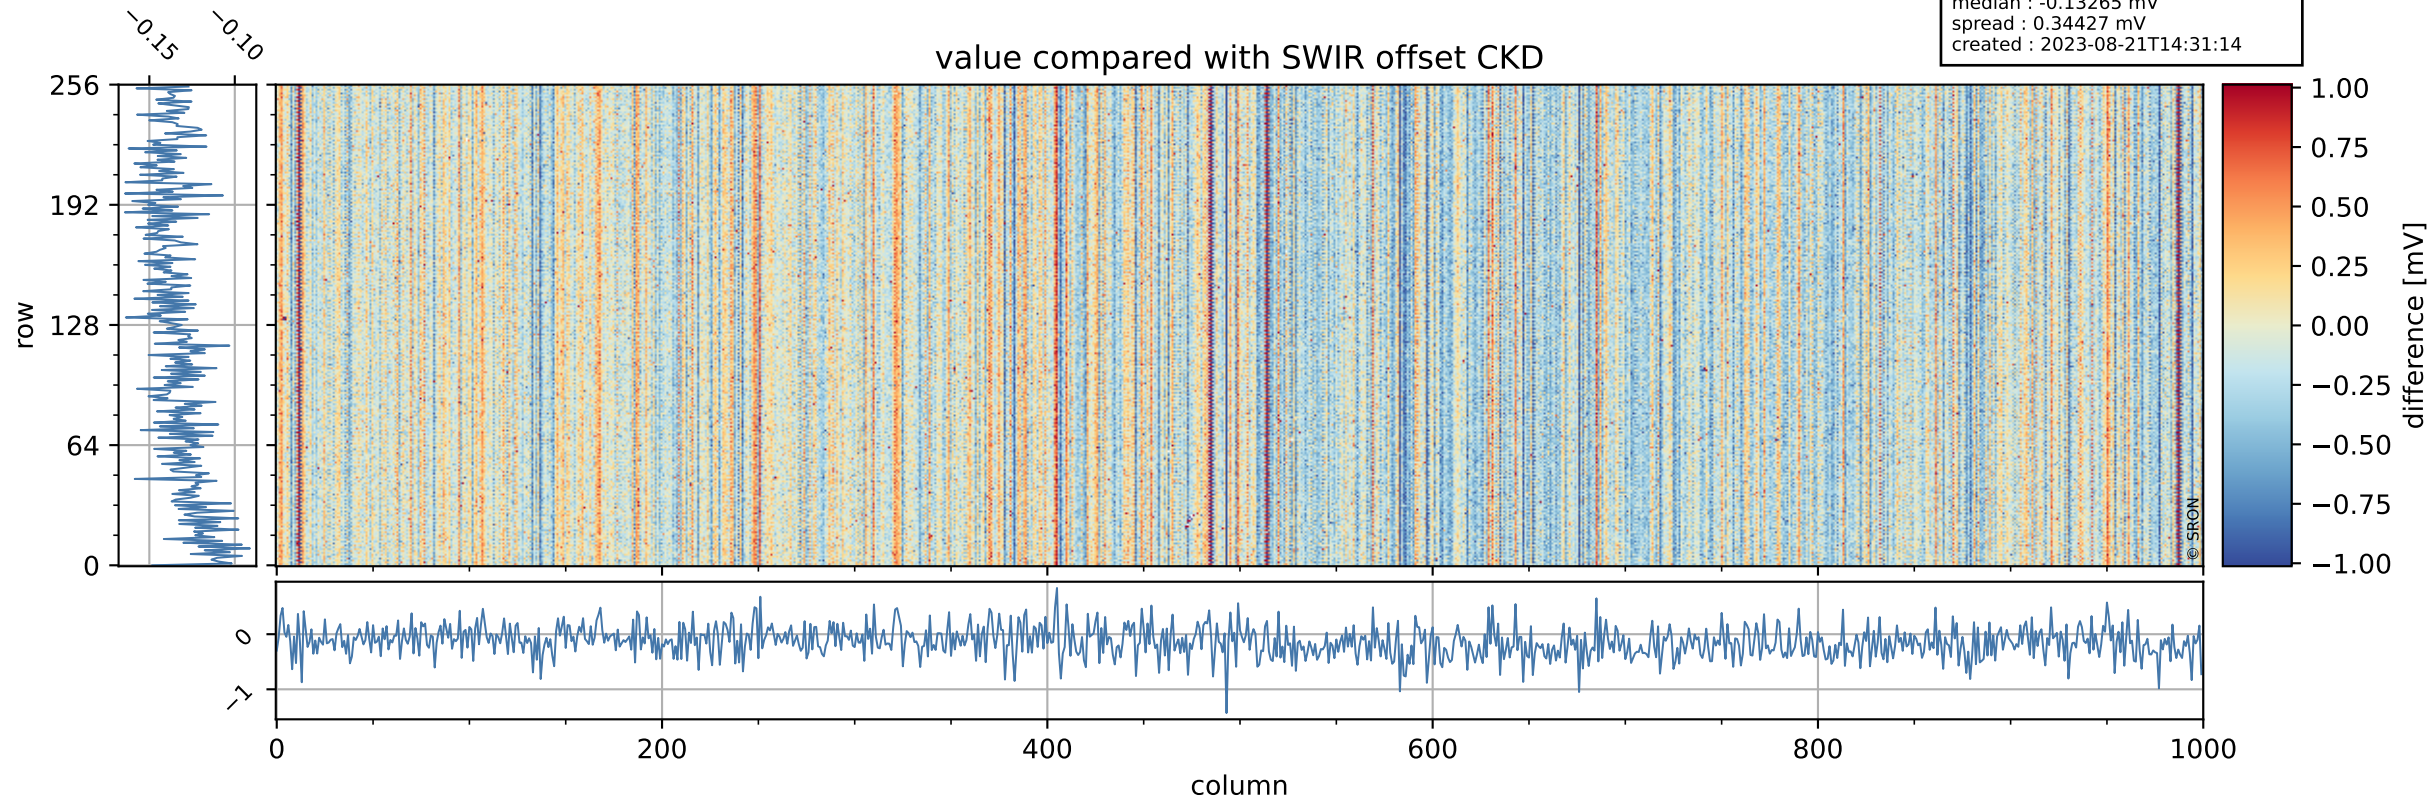

## value detector map

# Tropomi SWIR offset (official)

orbits : 19 in [10057, 10102]  
coverage : 2019-09-22 / 2019-09-25  
median : 29.155  $\mu\text{V}$   
spread : 14.614  $\mu\text{V}$   
created : 2023-08-21T14:31:14

# Tropomi SWIR offset (official)

orbits : 19 in [10057, 10102]  
coverage : 2019-09-22 / 2019-09-25  
median : -0.13265 mV  
spread : 0.34427 mV  
created : 2023-08-21T14:31:14

value compared with SWIR offset CKD

# Tropomi SWIR offset (official) ground-tracks of Sentinel-5P

orbits : 19 in [10057, 10102]  
coverage : 2019-09-22 / 2019-09-25  
created : 2023-08-21T14:31:15