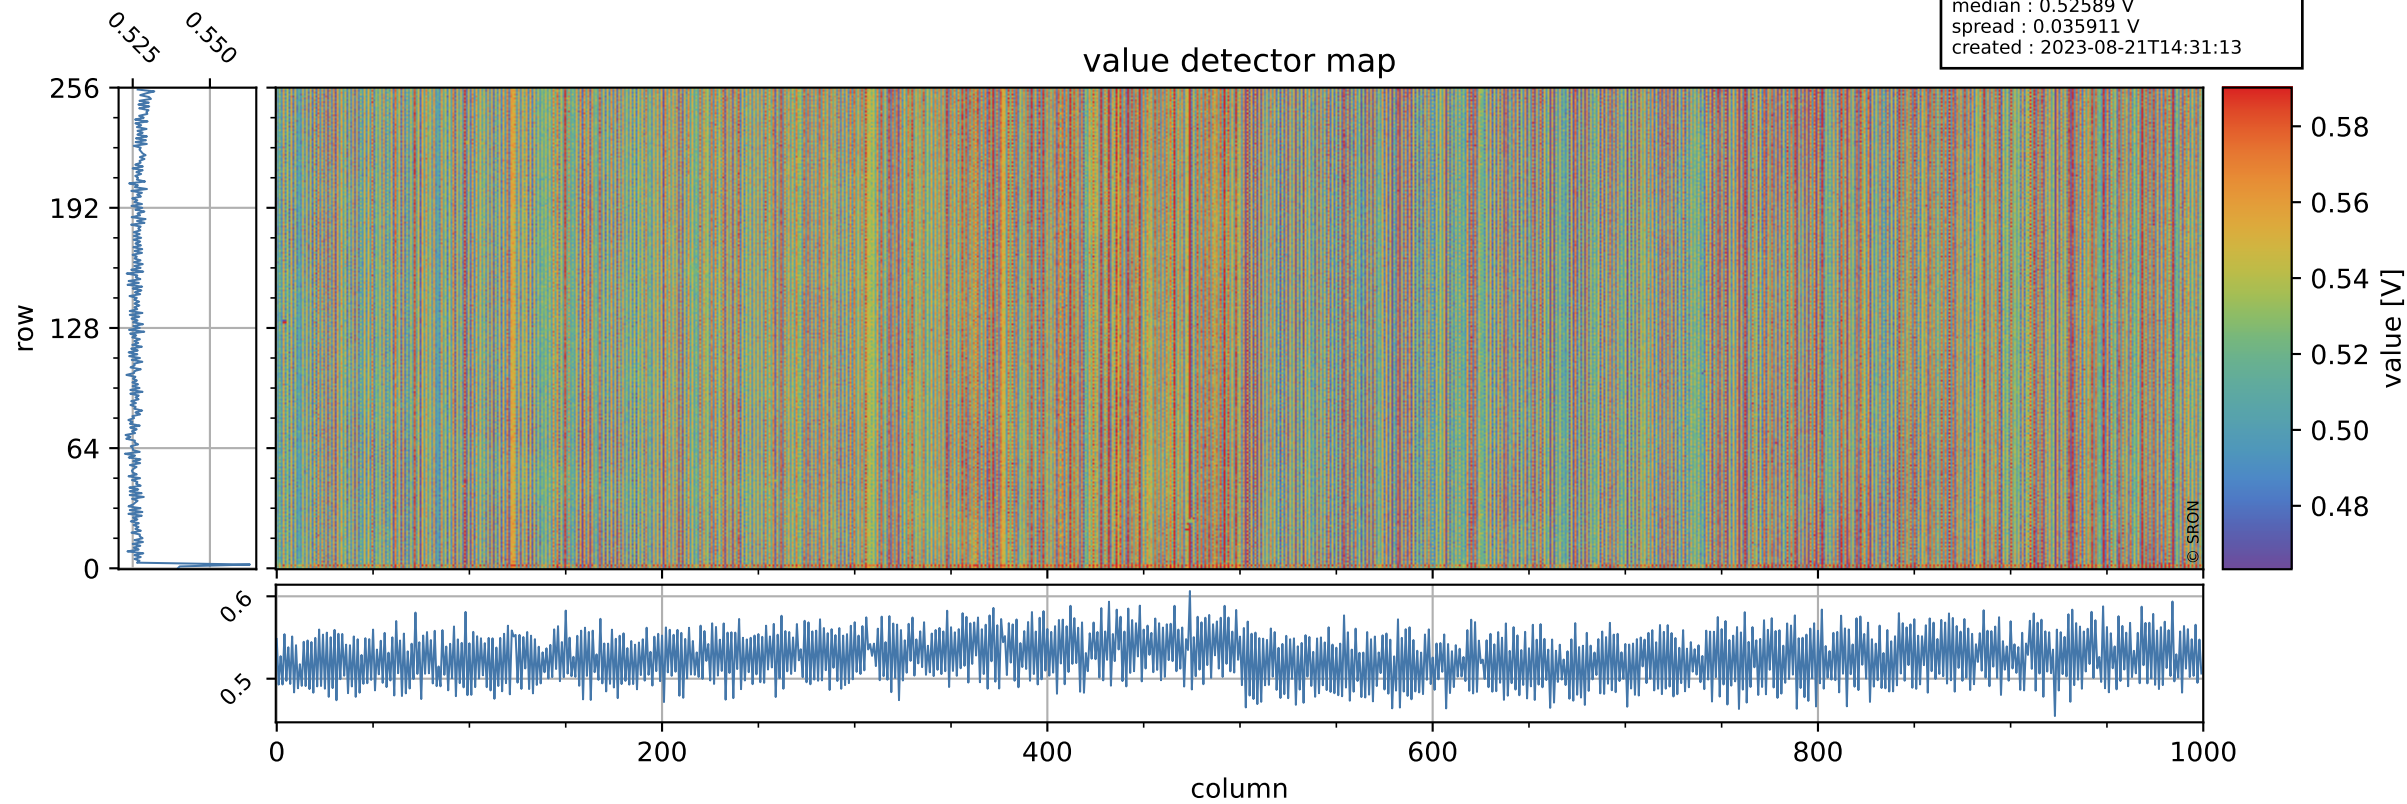

# Tropomi SWIR offset (official)

orbits : 19 in [10057, 10102]  
coverage : 2019-09-22 / 2019-09-25  
median : 0.52589 V  
spread : 0.035911 V  
created : 2023-08-21T14:31:13

## value detector map

# Tropomi SWIR offset (official)

orbits : 19 in [10057, 10102]  
coverage : 2019-09-22 / 2019-09-25  
median : 29.155  $\mu\text{V}$   
spread : 14.614  $\mu\text{V}$   
created : 2023-08-21T14:31:14

# Tropomi SWIR offset (official) ground-tracks of Sentinel-5P

orbits : 19 in [10057, 10102]  
coverage : 2019-09-22 / 2019-09-25  
created : 2023-08-21T14:31:15