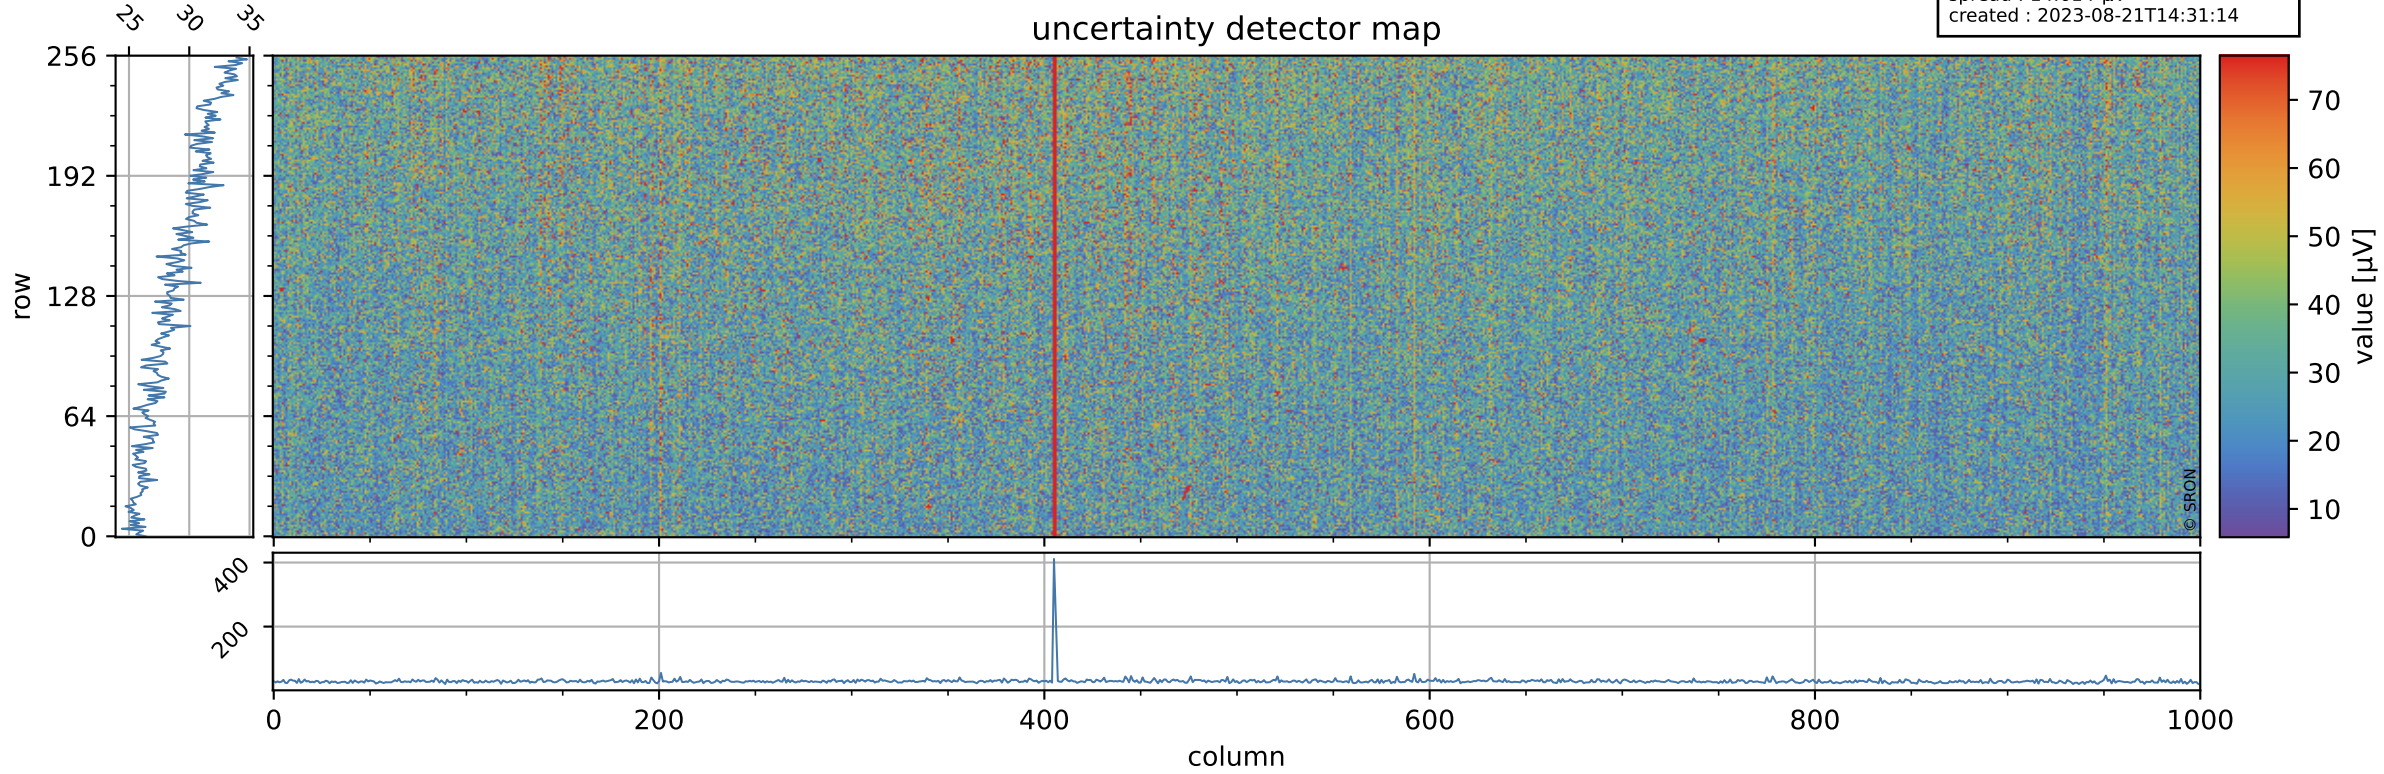

# Tropomi SWIR offset (official)

orbits : 19 in [10057, 10102]  
coverage : 2019-09-22 / 2019-09-25  
median : 0.52589 V  
spread : 0.035911 V  
created : 2023-08-21T14:31:13

## value detector map

# Tropomi SWIR offset (official)

orbits : 19 in [10057, 10102]  
coverage : 2019-09-22 / 2019-09-25  
median : 29.155  $\mu\text{V}$   
spread : 14.614  $\mu\text{V}$   
created : 2023-08-21T14:31:14

# Tropomi SWIR offset (official) ground-tracks of Sentinel-5P

orbits : 19 in [10057, 10102]  
coverage : 2019-09-22 / 2019-09-25  
created : 2023-08-21T14:31:15